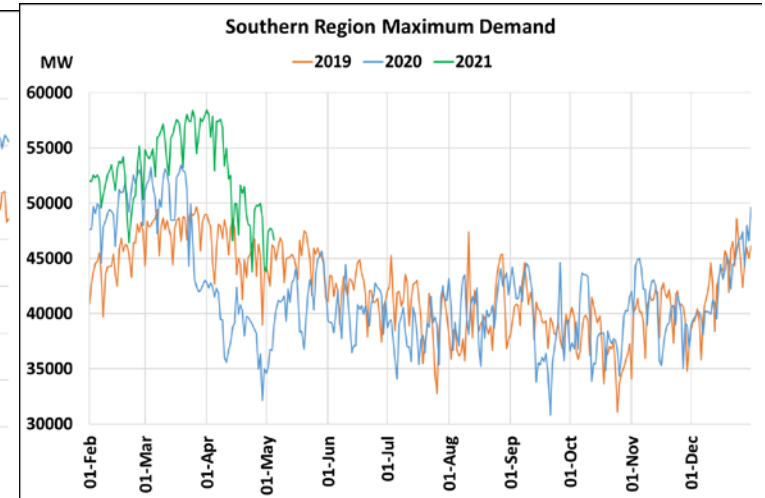

Energy Met during Management of COVID -19 in comparison to 2019

22 March 2020: Janta Curfew, 25 March – 14 April 2020: All-India containment measures, 5 April 2020: Lighting switch off event at 21:00 hrs for 9 minutes, 14 April – 31 May 2020: Extension of all-India containment measures
2021: Local lock down and containment zone in different part of the country.

Maximum Demand during Management of COVID -19 in comparison to 2019

22 March 2020: Janta Curfew, 25 March – 14 April 2020: All-India containment measures, 5 April 2020: Lighting switch off event at 21:00 hrs for 9 minutes, 14 April – 31 May 2020: Extension of all-India containment measures
2021: Local lock down and containment zone in different part of the country.