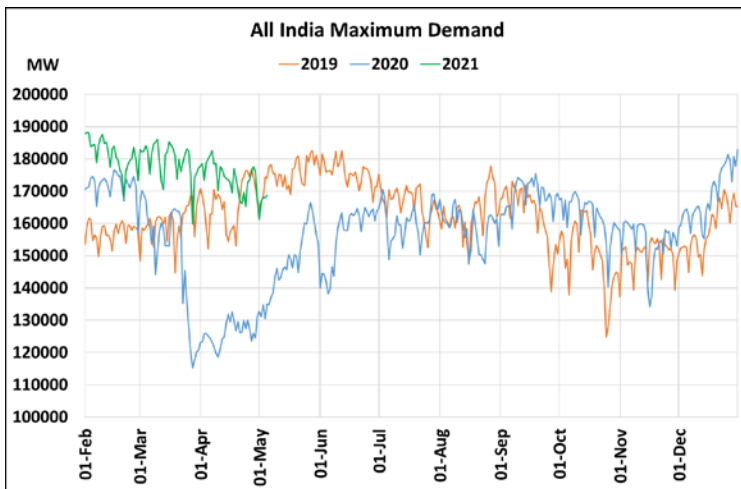

Energy Met during Management of COVID -19 in comparison to 2019

22 March 2020: Janta Curfew, 25 March – 14 April 2020: All-India containment measures, 5 April 2020: Lighting switch off event at 21:00 hrs for 9 minutes, 14 April – 31 May 2020: Extension of all-India containment measures
2021: Local lock down and containment zone in different part of the country.

Maximum Demand during Management of COVID -19 in comparison to 2019

22 March 2020: Janta Curfew, 25 March – 14 April 2020: All-India containment measures, 5 April 2020: Lighting switch off event at 21:00 hrs for 9 minutes, 14 April – 31 May 2020: Extension of all-India containment measures
2021: Local lock down and containment zone in different part of the country.