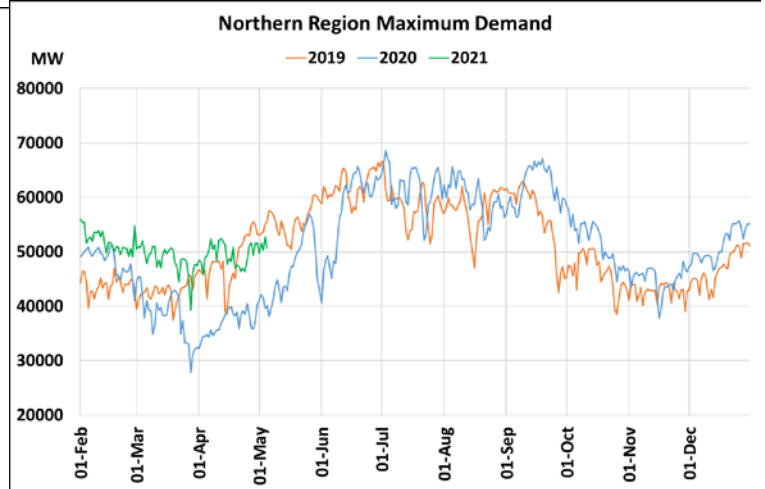

Energy Met during Management of COVID -19 in comparison to 2019

22 March 2020: Janta Curfew, 25 March – 14 April 2020: All-India containment measures, 5 April 2020: Lighting switch off event at 21:00 hrs for 9 minutes, 14 April – 31 May 2020: Extension of all-India containment measures
2021: Local lock down and containment zone in different part of the country.

Maximum Demand during Management of COVID -19 in comparison to 2019

22 March 2020: Janta Curfew, 25 March – 14 April 2020: All-India containment measures, 5 April 2020: Lighting switch off event at 21:00 hrs for 9 minutes, 14 April – 31 May 2020: Extension of all-India containment measures
2021: Local lock down and containment zone in different part of the country.