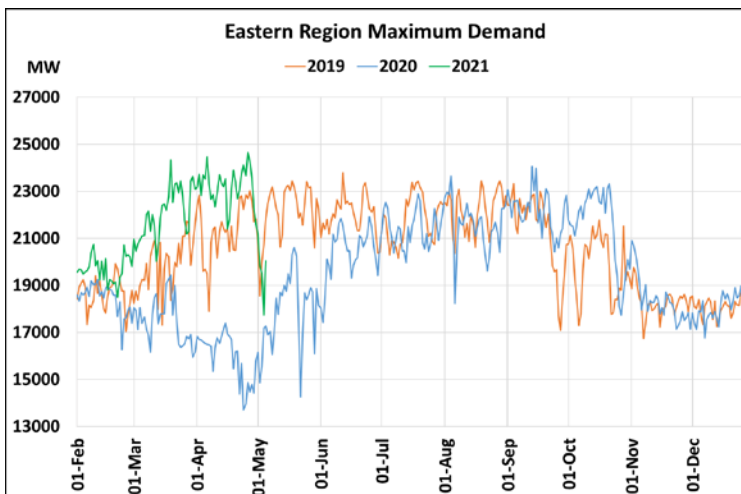

Energy Met during Management of COVID -19 in comparison to 2019

22 March 2020: Janta Curfew, 25 March – 14 April 2020: All-India containment measures, 5 April 2020: Lighting switch off event at 21:00 hrs for 9 minutes, 14 April – 31 May 2020: Extension of all-India containment measures
2021: Local lock down and containment zone in different part of the country.

Maximum Demand during Management of COVID -19 in comparison to 2019

22 March 2020: Janta Curfew, 25 March – 14 April 2020: All-India containment measures, 5 April 2020: Lighting switch off event at 21:00 hrs for 9 minutes, 14 April – 31 May 2020: Extension of all-India containment measures
2021: Local lock down and containment zone in different part of the country.