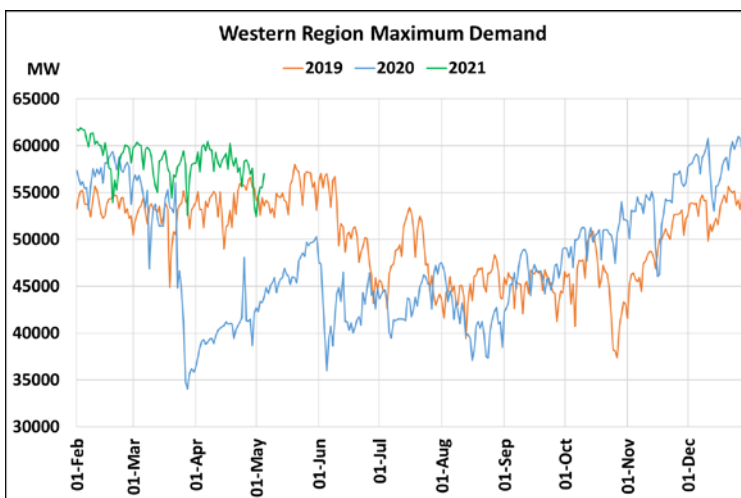

Energy Met during Management of COVID -19 in comparison to 2019

22 March 2020: Janta Curfew, 25 March – 14 April 2020: All-India containment measures, 5 April 2020: Lighting switch off event at 21:00 hrs for 9 minutes, 14 April – 31 May 2020: Extension of all-India containment measures
2021: Local lock down and containment zone in different part of the country.

Maximum Demand during Management of COVID -19 in comparison to 2019

22 March 2020: Janta Curfew, 25 March – 14 April 2020: All-India containment measures, 5 April 2020: Lighting switch off event at 21:00 hrs for 9 minutes, 14 April – 31 May 2020: Extension of all-India containment measures
2021: Local lock down and containment zone in different part of the country.