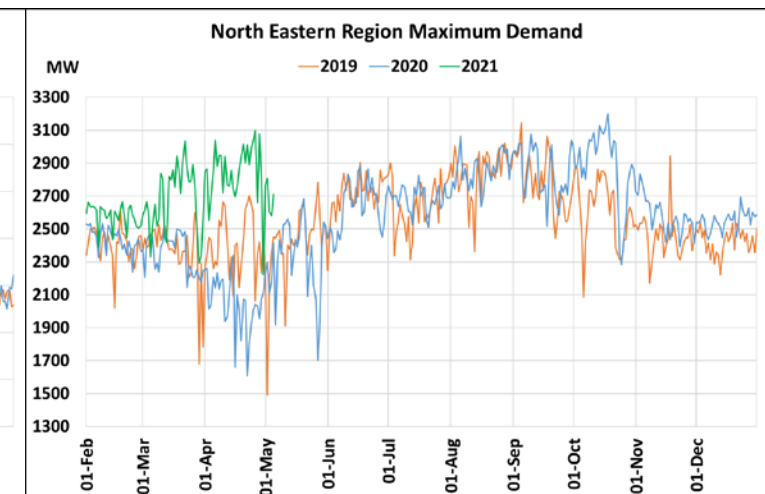

Energy Met during Management of COVID -19 in comparison to 2019

22 March 2020: Janta Curfew, 25 March – 14 April 2020: All-India containment measures, 5 April 2020: Lighting switch off event at 21:00 hrs for 9 minutes, 14 April – 31 May 2020: Extension of all-India containment measures
2021: Local lock down and containment zone in different part of the country.

Maximum Demand during Management of COVID -19 in comparison to 2019

22 March 2020: Janta Curfew, 25 March – 14 April 2020: All-India containment measures, 5 April 2020: Lighting switch off event at 21:00 hrs for 9 minutes, 14 April – 31 May 2020: Extension of all-India containment measures
2021: Local lock down and containment zone in different part of the country.