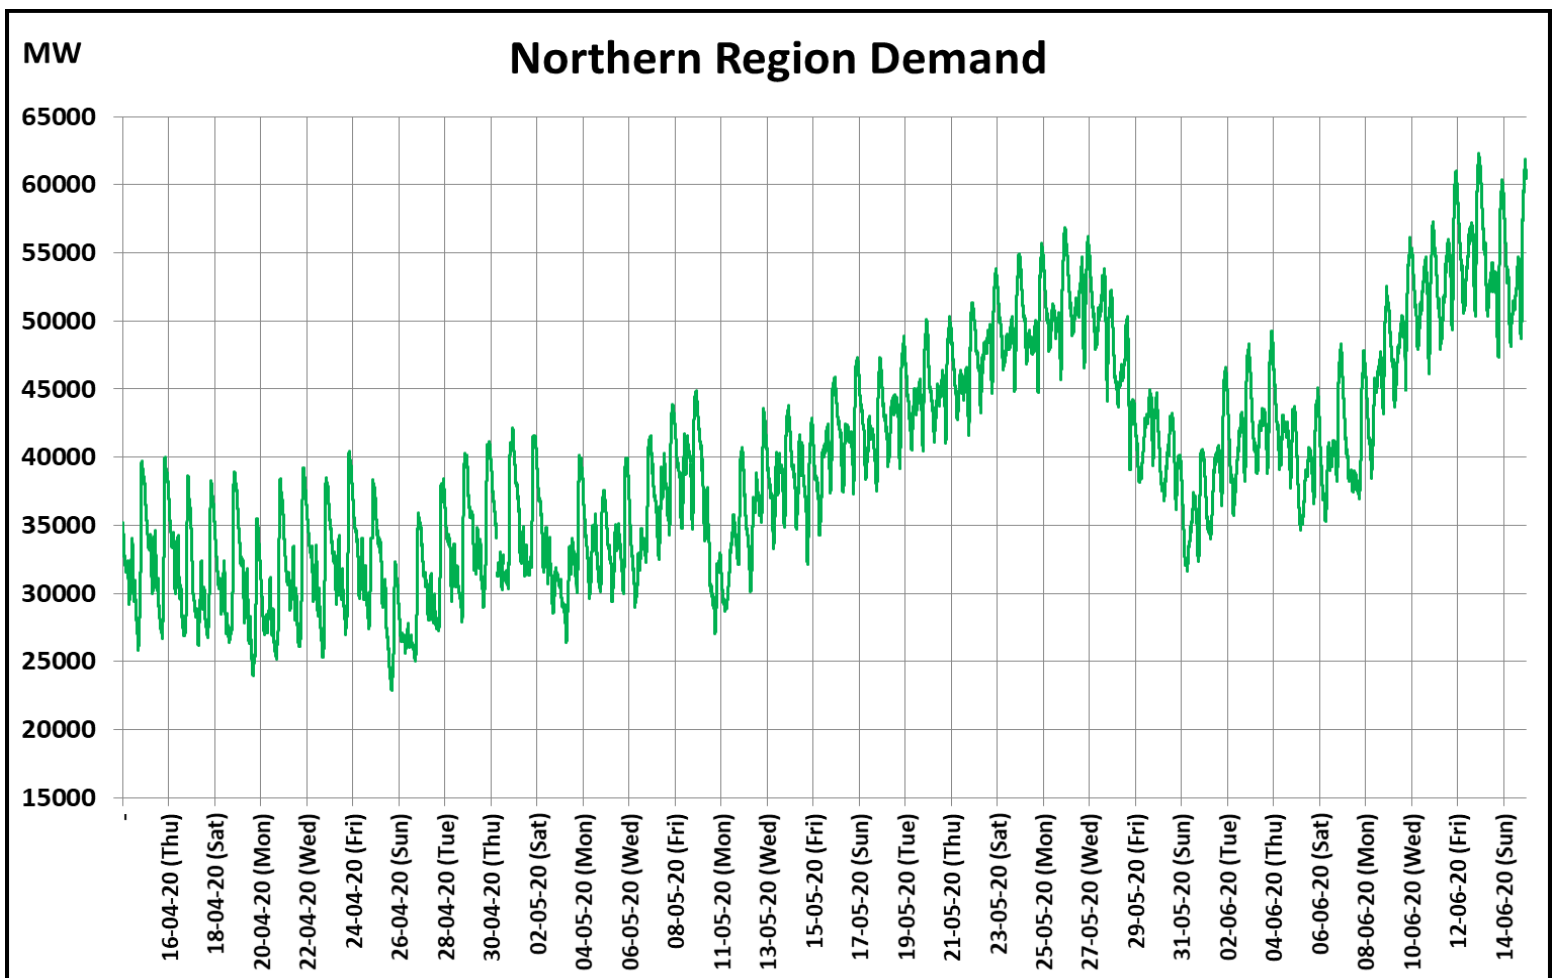

All-India and Region-wise Continuous Demand Patterns during Management of COVID -19

22 March 2020: *Janta Curfew*

25 March – 14 April 2020: *All-India containment measures vide MHA order no. 40-3/2020-DM-I(A)*

5 April 2020: *Lighting switch off event at 21:00 hrs for 9 minutes*

14 April – 3 May 2020: *Extension of all-India containment measures*

posoco.in/covid-19