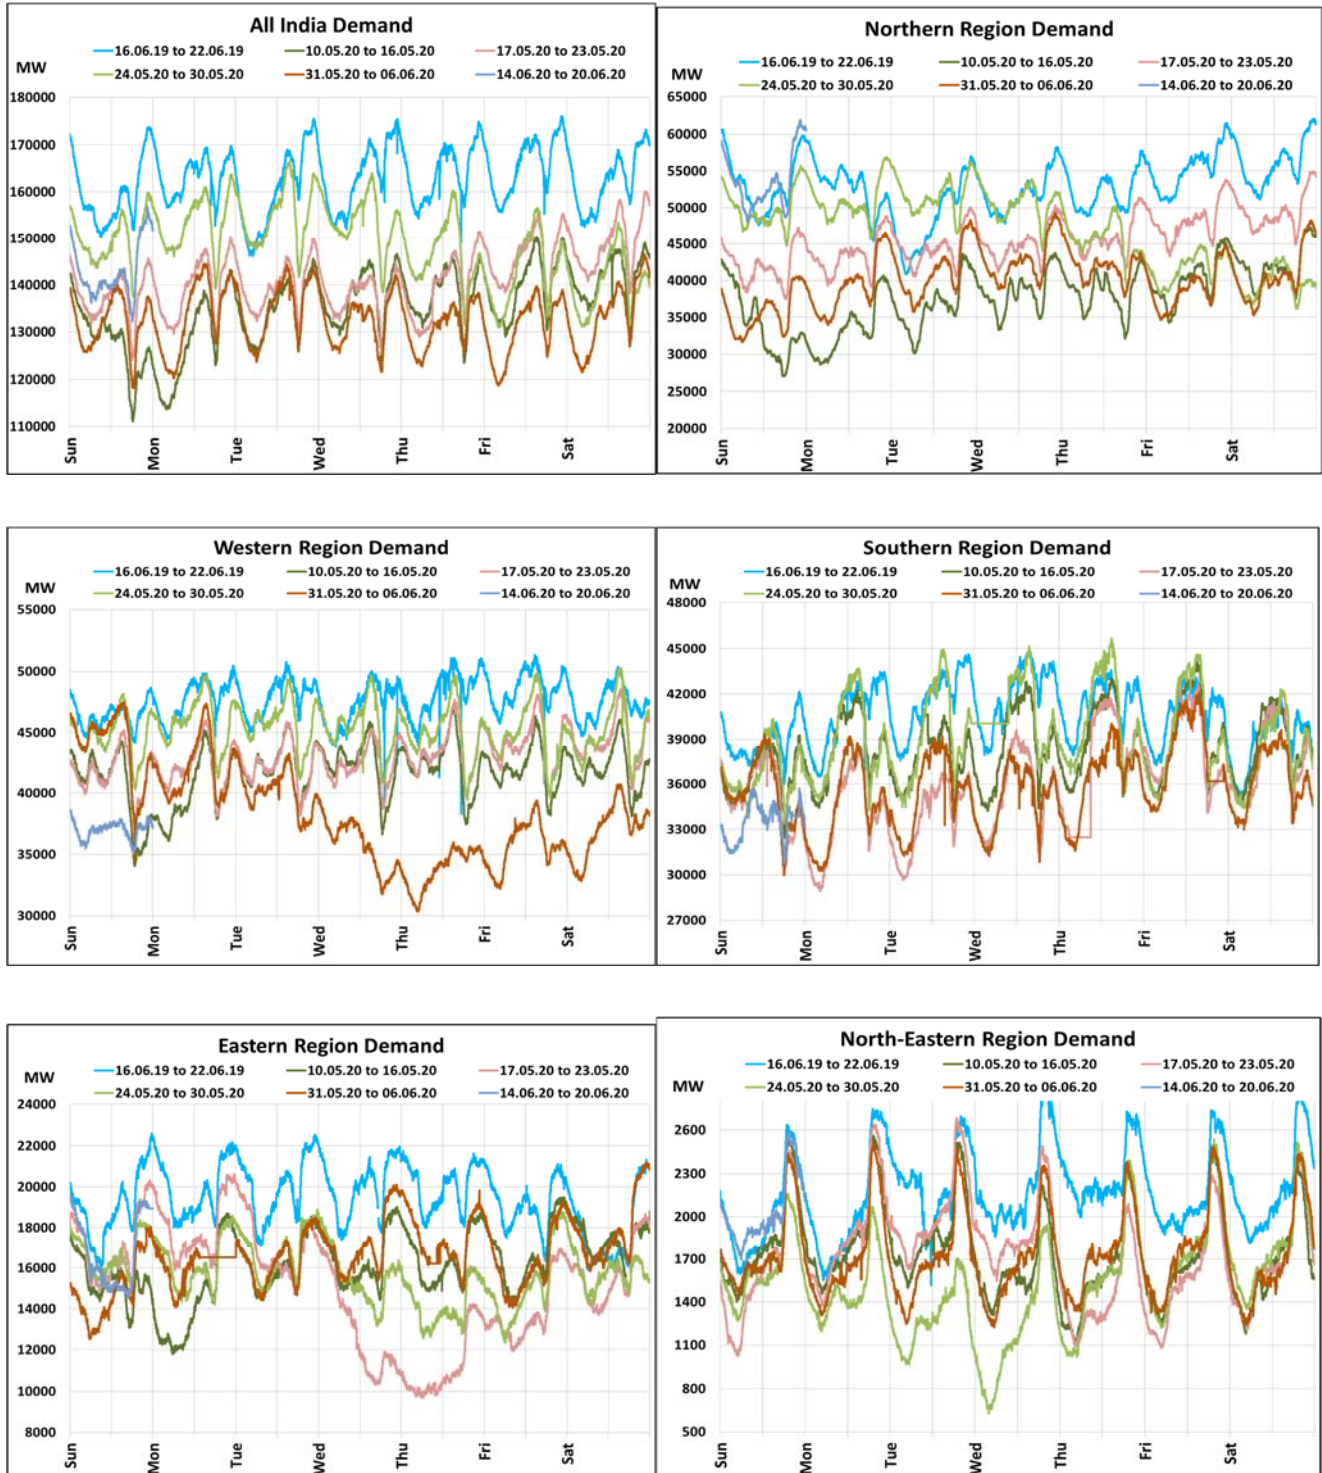

All-India and Region-wise Weekly Demand Patterns during Management of COVID -19

Date	Energy Consumption (GWh)					
	Northern Region	Western Region	Southern Region	Eastern Region	North-Eastern Region	All India
08-Jun-20	1095	957	906	437	47	3441
09-Jun-20	1188	997	931	452	51	3618
10-Jun-20	1260	1011	899	461	52	3683
11-Jun-20	1291	983	821	451	51	3597
12-Jun-20	1322	968	804	429	49	3572
13-Jun-20	1304	940	835	420	50	3548
14-Jun-20	1285	909	823	408	49	3474

22 March 2020: Janta Curfew

25 March – 14 April 2020: All-India containment measures vide MHA order no. 40-3/2020-DM-I(A)

5 April 2020: Lighting switch off event at 21:00 hrs for 9 minutes

14 April – 31 May 2020: Extension of all-India containment measures

posoco.in/covid-19

All-India Maximum Demand and Energy Met during Management of COVID -19 in comparison to 2019

22 March 2020: Janta Curfew

25 March – 14 April 2020: All-India containment measures vide MHA order no. 40-3/2020-DM-I(A)