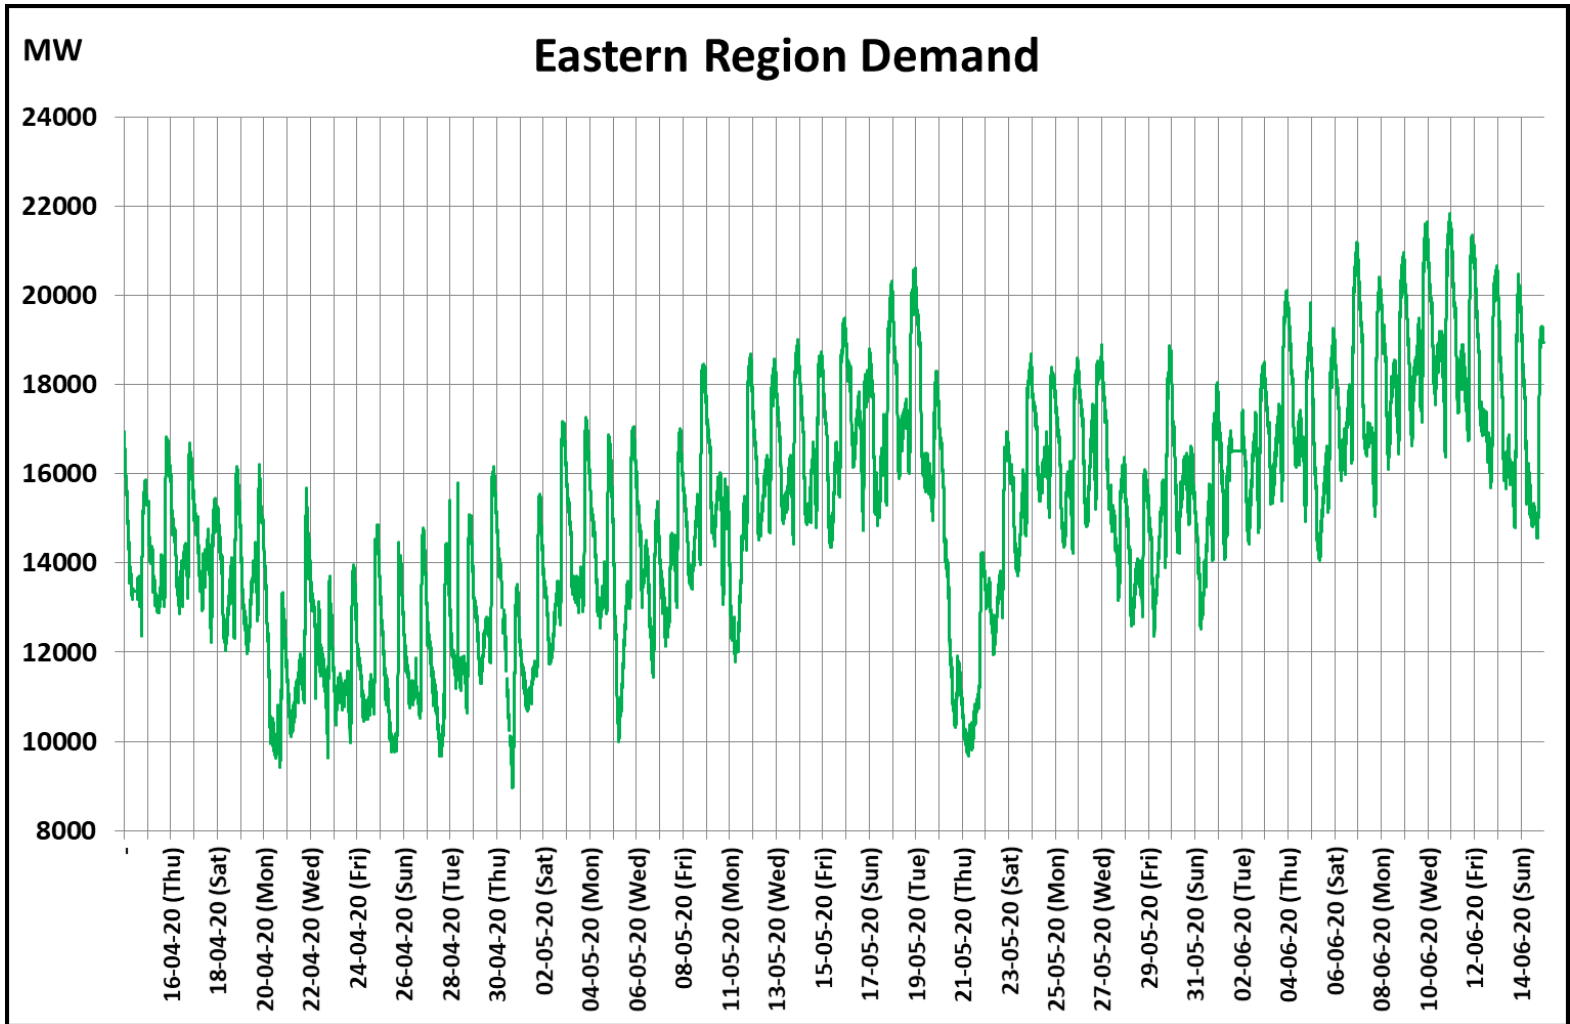

Power System Operation Corporation Limited
National Load Despatch Centre, New Delhi

22 March 2020: Janta Curfew

25 March – 14 April 2020: All-India containment measures vide MHA order no. 40-3/2020-DM-I(A)

5 April 2020: Lighting switch off event at 21:00 hrs for 9 minutes

14 April – 3 May 2020: Extension of all-India containment measures

posoco.in/covid-19