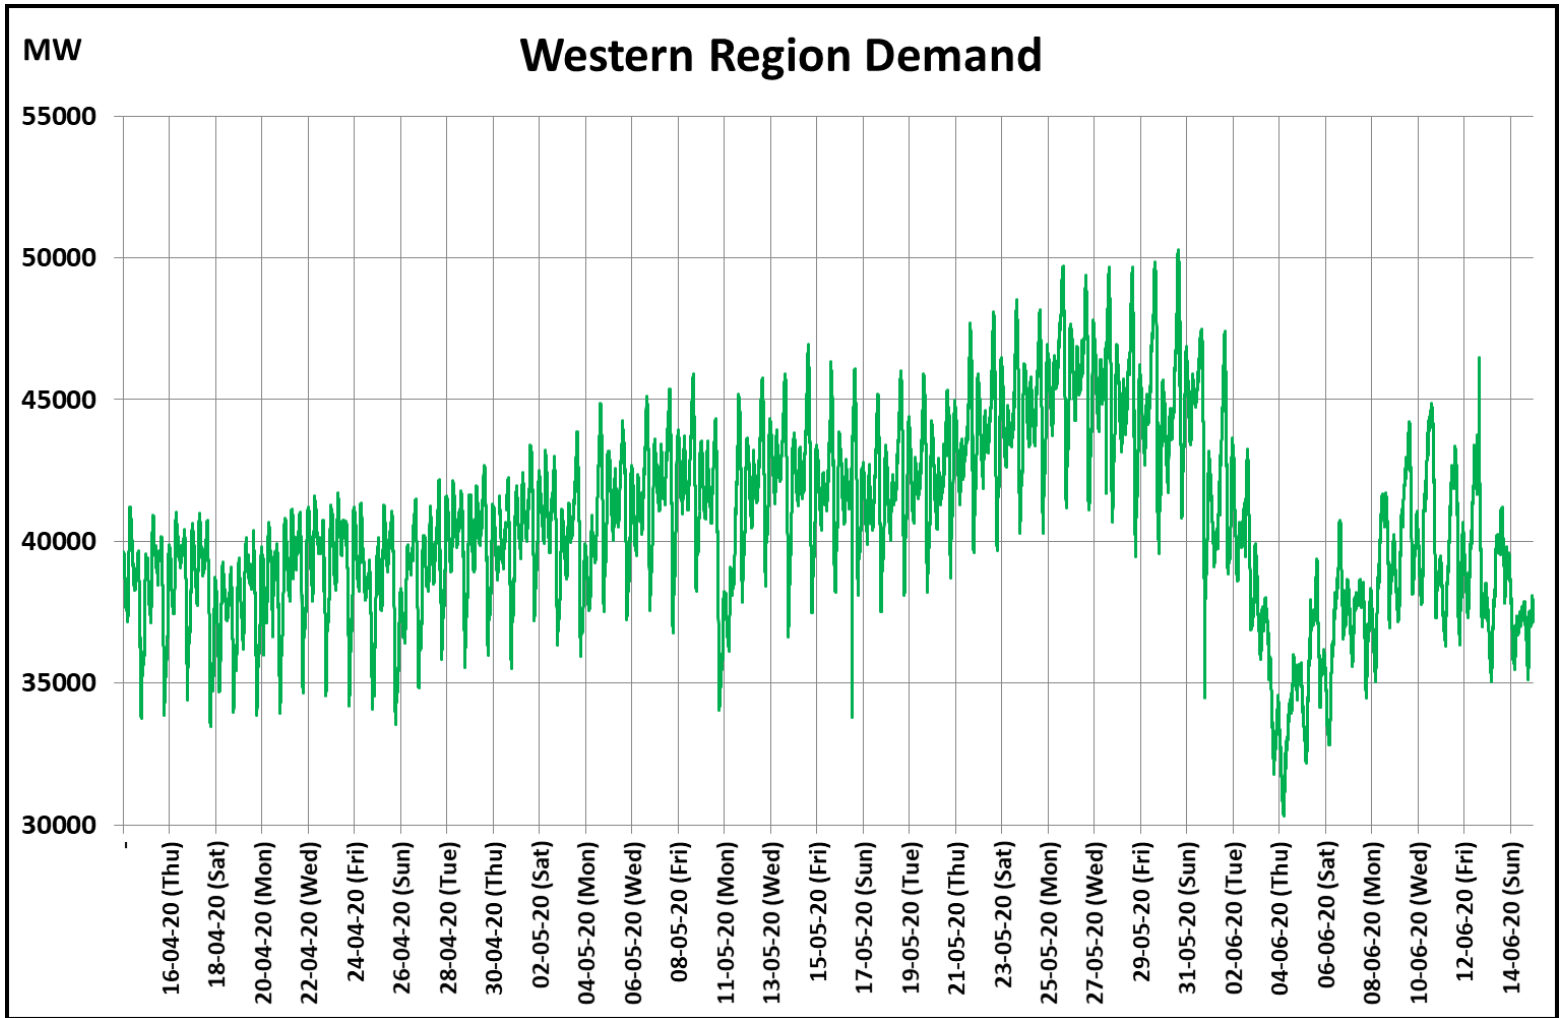

Power System Operation Corporation Limited
National Load Despatch Centre, New Delhi

22 March 2020: Janta Curfew

25 March – 14 April 2020: All-India containment measures vide MHA order no. 40-3/2020-DM-I(A)

5 April 2020: Lighting switch off event at 21:00 hrs for 9 minutes

14 April – 3 May 2020: Extension of all-India containment measures

posoco.in/covid-19