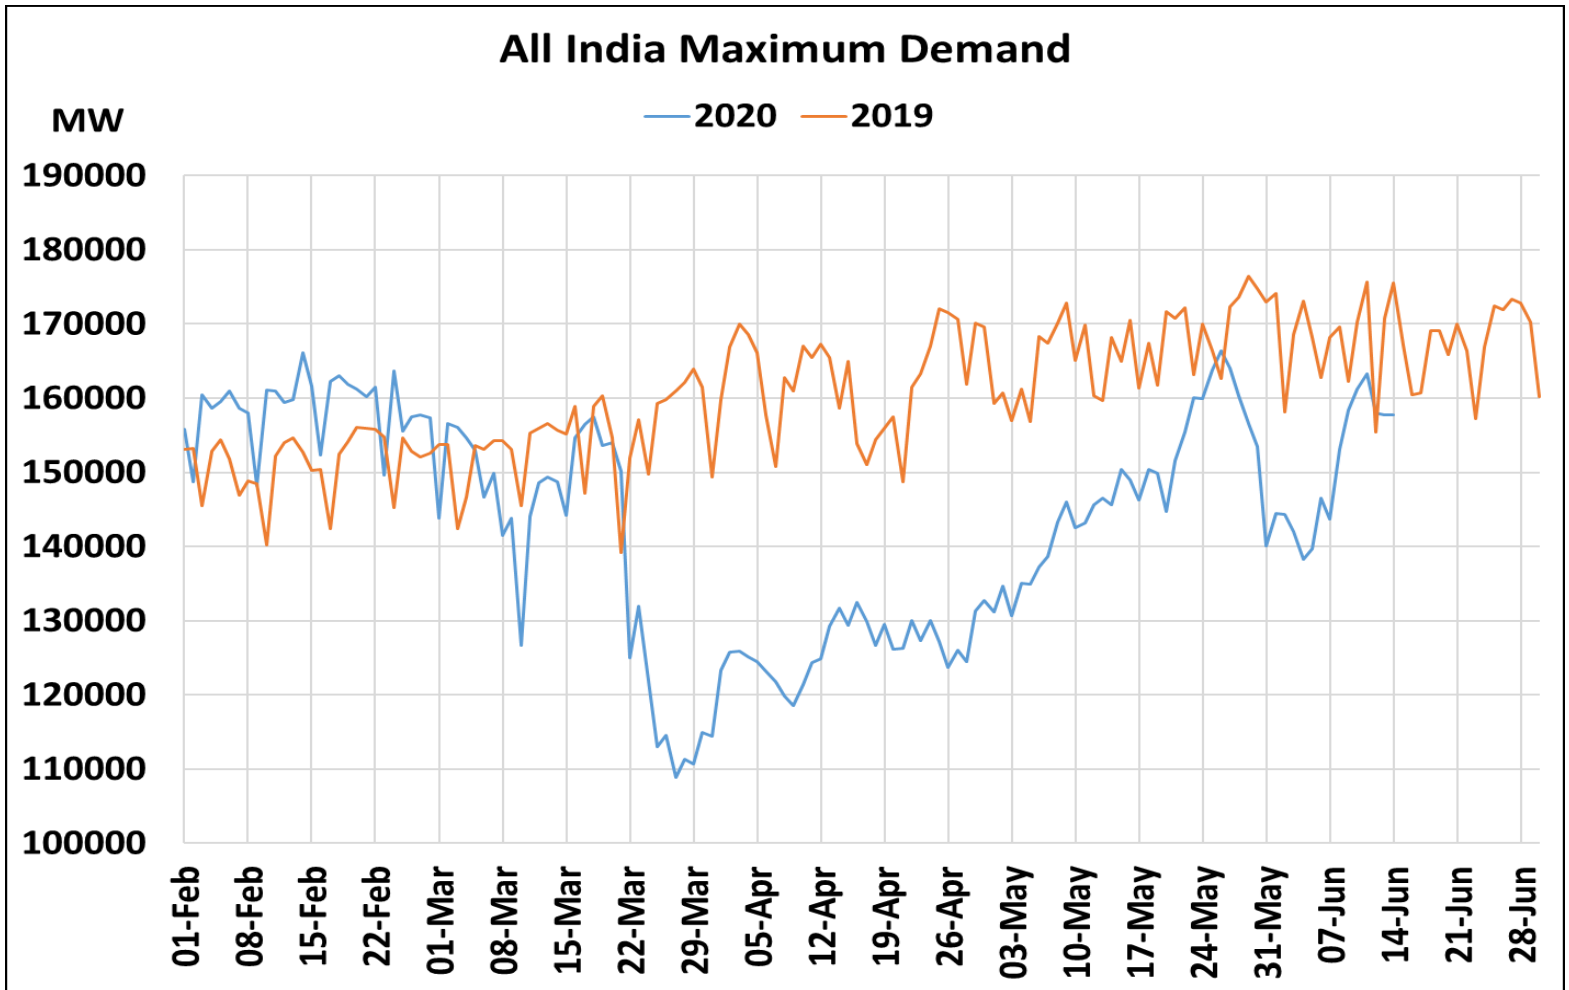

All-India and Region-wise Weekly Demand Patterns during Management of COVID -19

Date	Energy Consumption (GWh)					
	Northern Region	Western Region	Southern Region	Eastern Region	North-Eastern Region	All India
08-Jun-20	1095	957	906	437	47	3441
09-Jun-20	1188	997	931	452	51	3618
10-Jun-20	1260	1011	899	461	52	3683
11-Jun-20	1291	983	821	451	51	3597
12-Jun-20	1322	968	804	429	49	3572
13-Jun-20	1304	940	835	420	50	3548
14-Jun-20	1285	909	823	408	49	3474

22 March 2020: Janta Curfew

25 March – 14 April 2020: All-India containment measures vide MHA order no. 40-3/2020-DM-I(A)

5 April 2020: Lighting switch off event at 21:00 hrs for 9 minutes

14 April – 31 May 2020: Extension of all-India containment measures

posoco.in/covid-19

All-India Maximum Demand and Energy Met during Management of COVID -19 in comparison to 2019

22 March 2020: Janta Curfew

25 March – 14 April 2020: All-India containment measures vide MHA order no. 40-3/2020-DM-I(A)