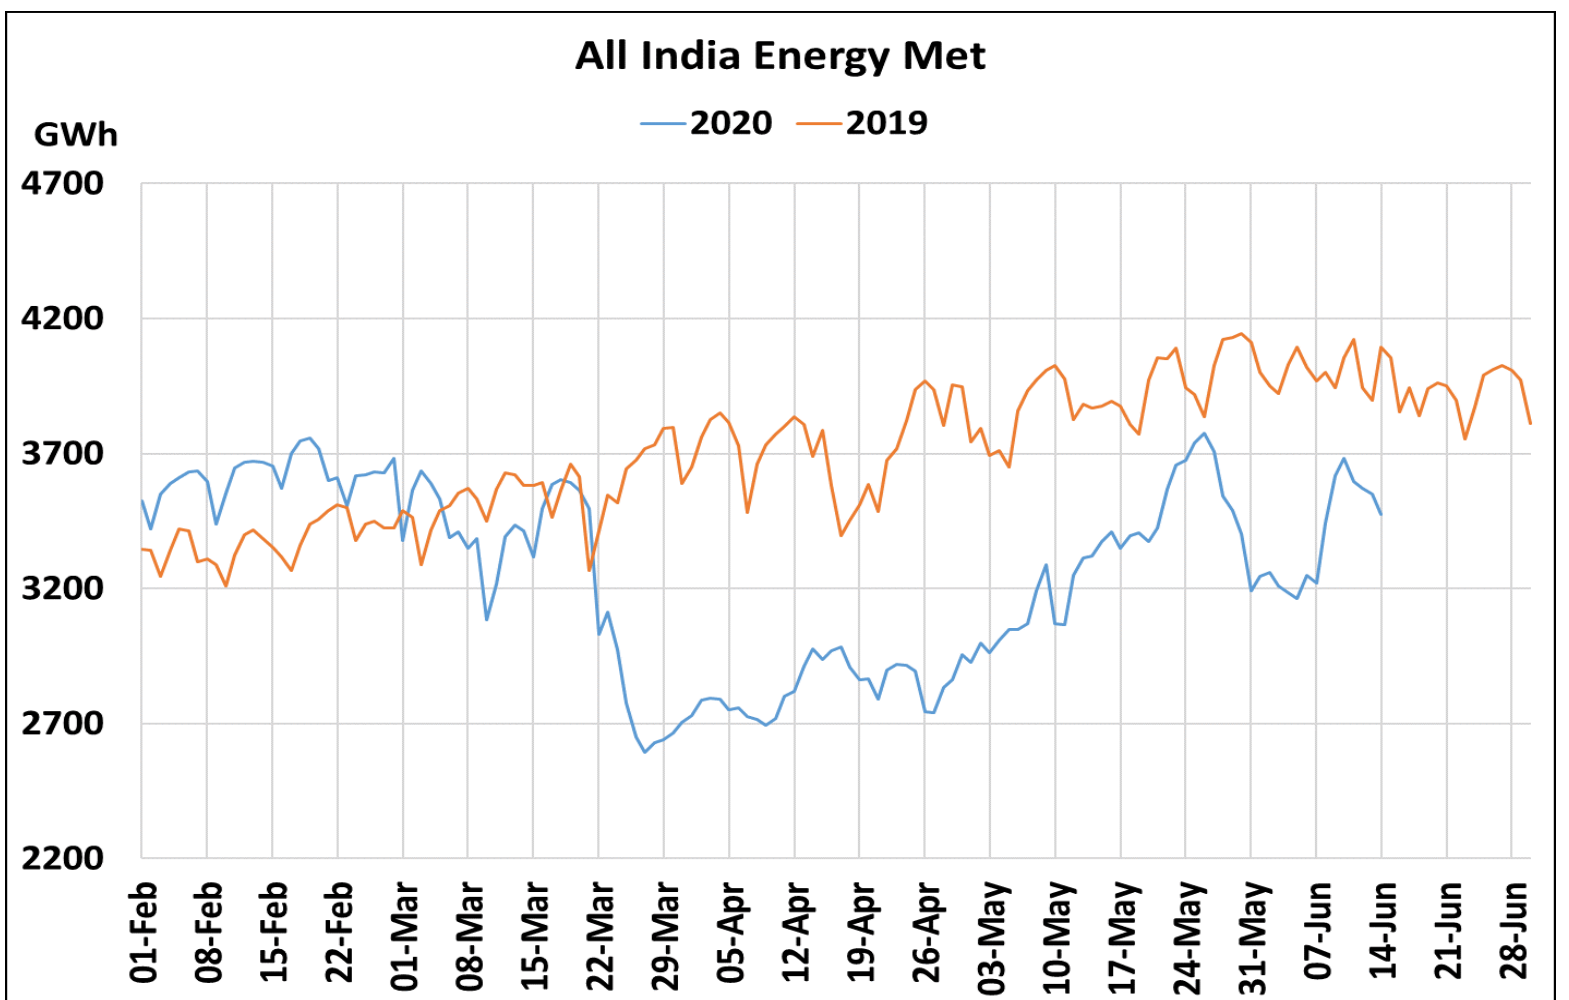

All-India and Region-wise Weekly Demand Patterns during Management of COVID -19

Date	Energy Consumption (GWh)					
	Northern Region	Western Region	Southern Region	Eastern Region	North-Eastern Region	All India
08-Jun-20	1095	957	906	437	47	3441
09-Jun-20	1188	997	931	452	51	3618
10-Jun-20	1260	1011	899	461	52	3683
11-Jun-20	1291	983	821	451	51	3597
12-Jun-20	1322	968	804	429	49	3572
13-Jun-20	1304	940	835	420	50	3548
14-Jun-20	1285	909	823	408	49	3474

22 March 2020: Janta Curfew

25 March – 14 April 2020: All-India containment measures vide MHA order no. 40-3/2020-DM-I(A)

5 April 2020: Lighting switch off event at 21:00 hrs for 9 minutes

14 April – 31 May 2020: Extension of all-India containment measures

posoco.in/covid-19

All-India Maximum Demand and Energy Met during Management of COVID -19 in comparison to 2019

22 March 2020: Janta Curfew

25 March – 14 April 2020: All-India containment measures vide MHA order no. 40-3/2020-DM-I(A)