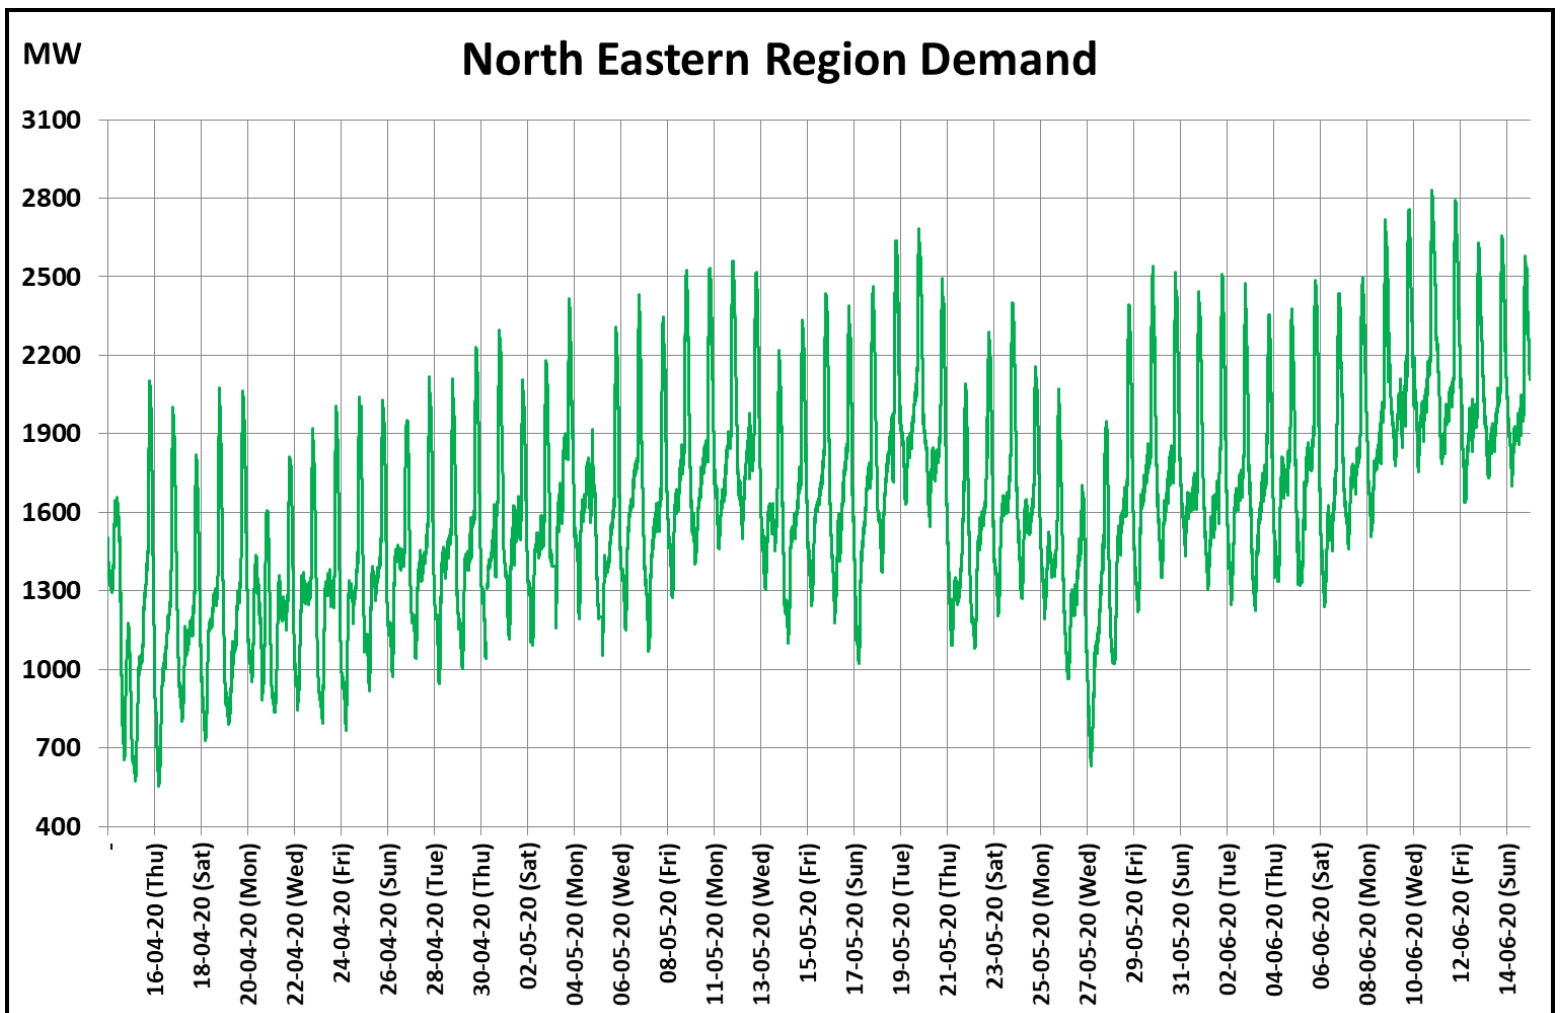

Power System Operation Corporation Limited
National Load Despatch Centre, New Delhi

22 March 2020: Janta Curfew

25 March – 14 April 2020: All-India containment measures vide MHA order no. 40-3/2020-DM-I(A)

5 April 2020: Lighting switch off event at 21:00 hrs for 9 minutes

14 April – 3 May 2020: Extension of all-India containment measures

posoco.in/covid-19