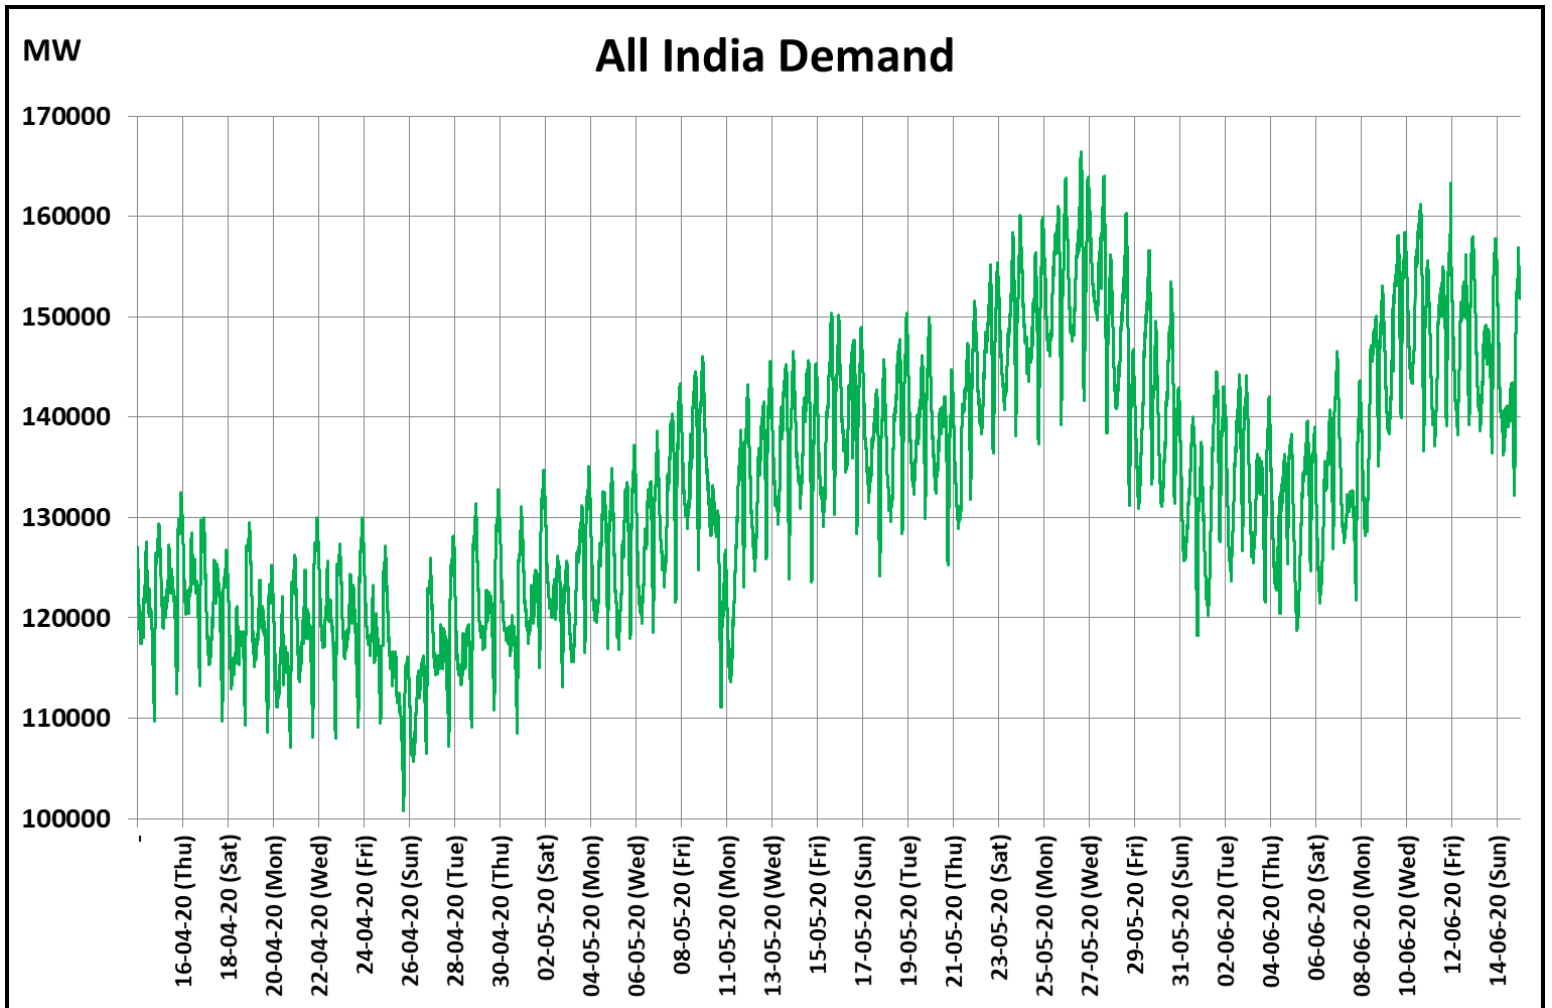

All-India and Region-wise Continuous Demand Patterns during Management of COVID -19

22 March 2020: *Janta Curfew*

25 March – 14 April 2020: *All-India containment measures vide MHA order no. 40-3/2020-DM-I(A)*

5 April 2020: *Lighting switch off event at 21:00 hrs for 9 minutes*

14 April – 3 May 2020: *Extension of all-India containment measures*

posoco.in/covid-19