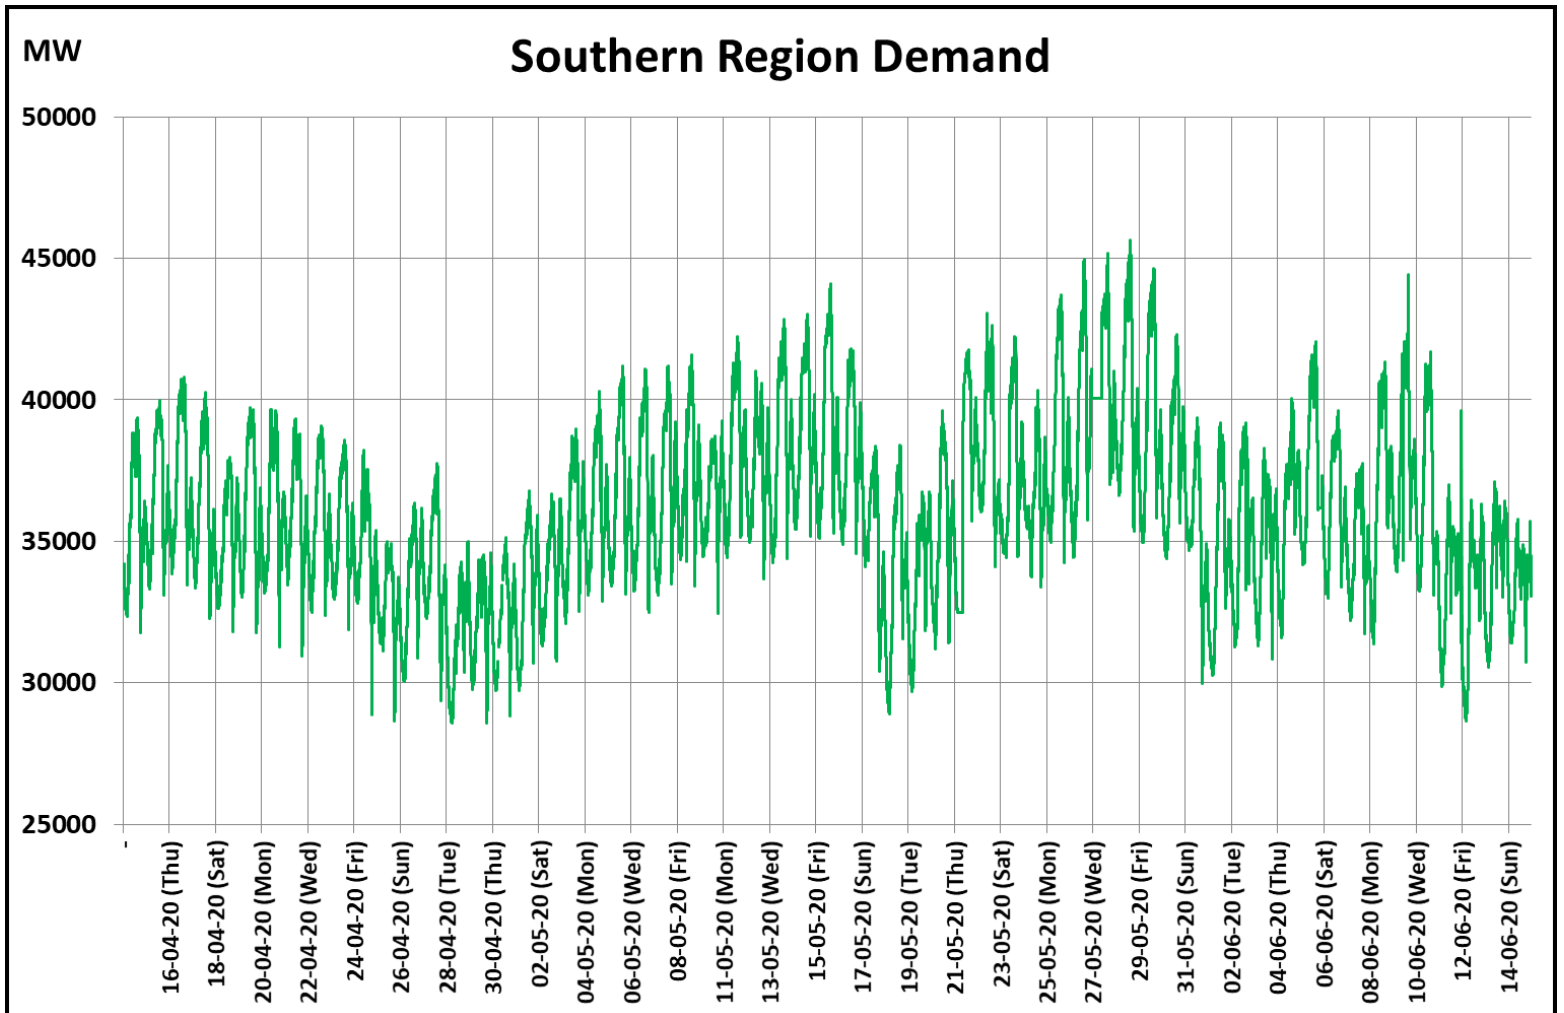

Power System Operation Corporation Limited
National Load Despatch Centre, New Delhi

22 March 2020: Janta Curfew

25 March – 14 April 2020: All-India containment measures vide MHA order no. 40-3/2020-DM-I(A)

5 April 2020: Lighting switch off event at 21:00 hrs for 9 minutes

14 April – 3 May 2020: Extension of all-India containment measures

posoco.in/covid-19