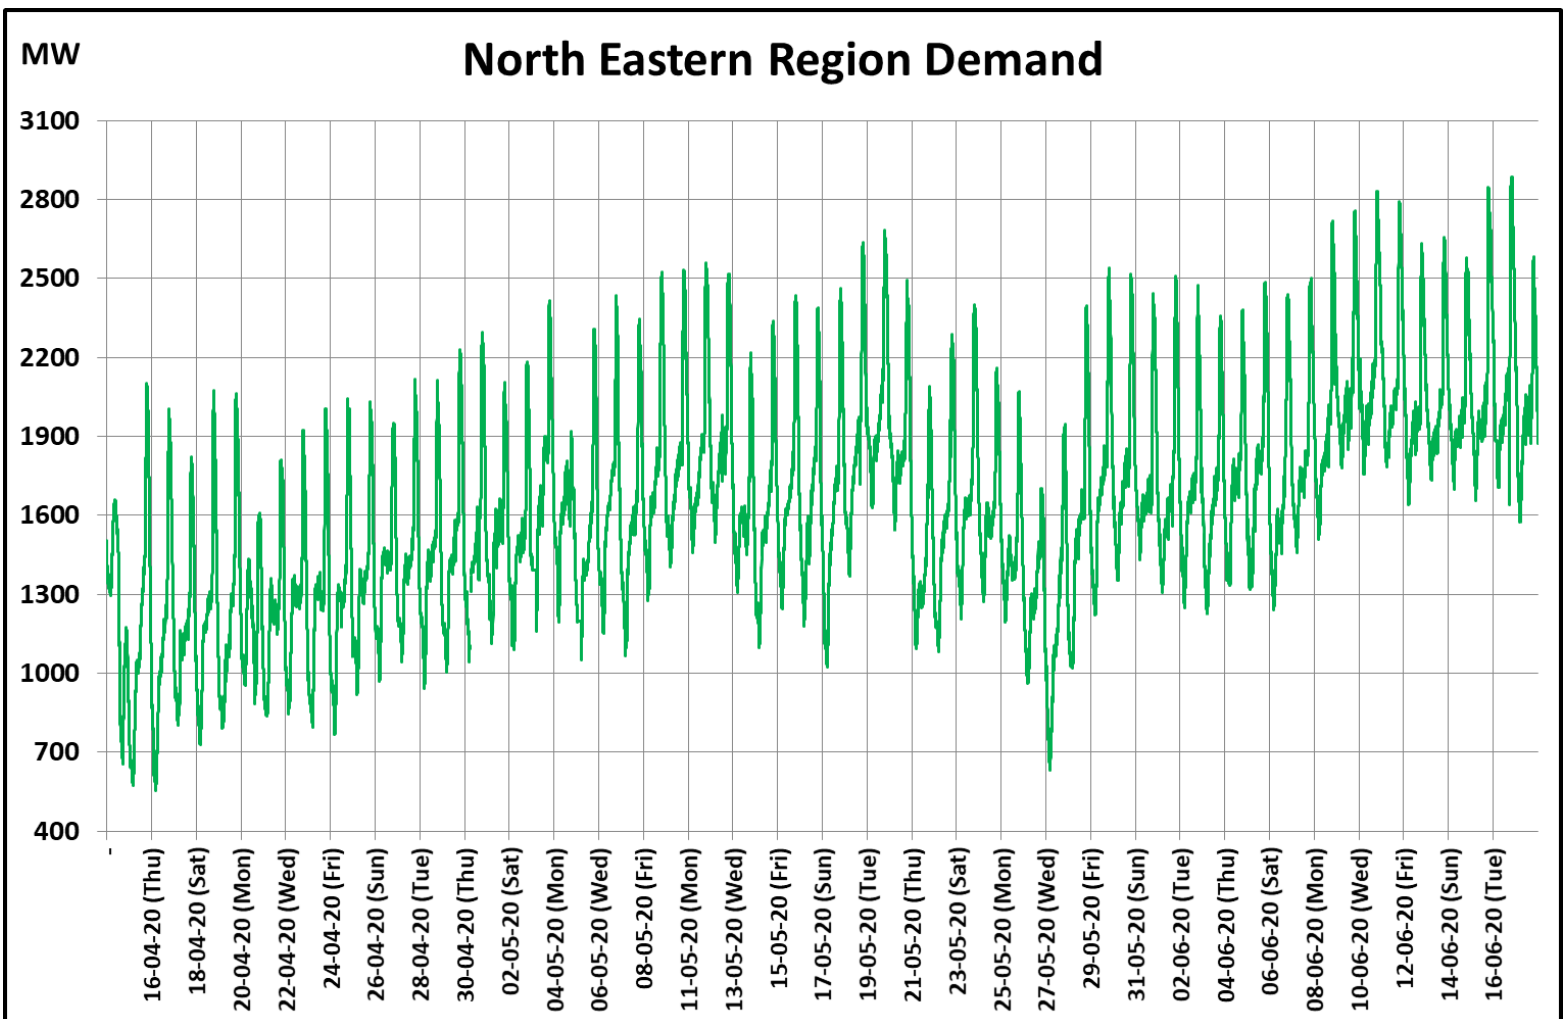

Power System Operation Corporation Limited
National Load Despatch Centre, New Delhi

22 March 2020: Janta Curfew

25 March – 14 April 2020: All-India containment measures vide MHA order no. 40-3/2020-DM-I(A)

5 April 2020: Lighting switch off event at 21:00 hrs for 9 minutes

14 April – 3 May 2020: Extension of all-India containment measures

posoco.in/covid-19