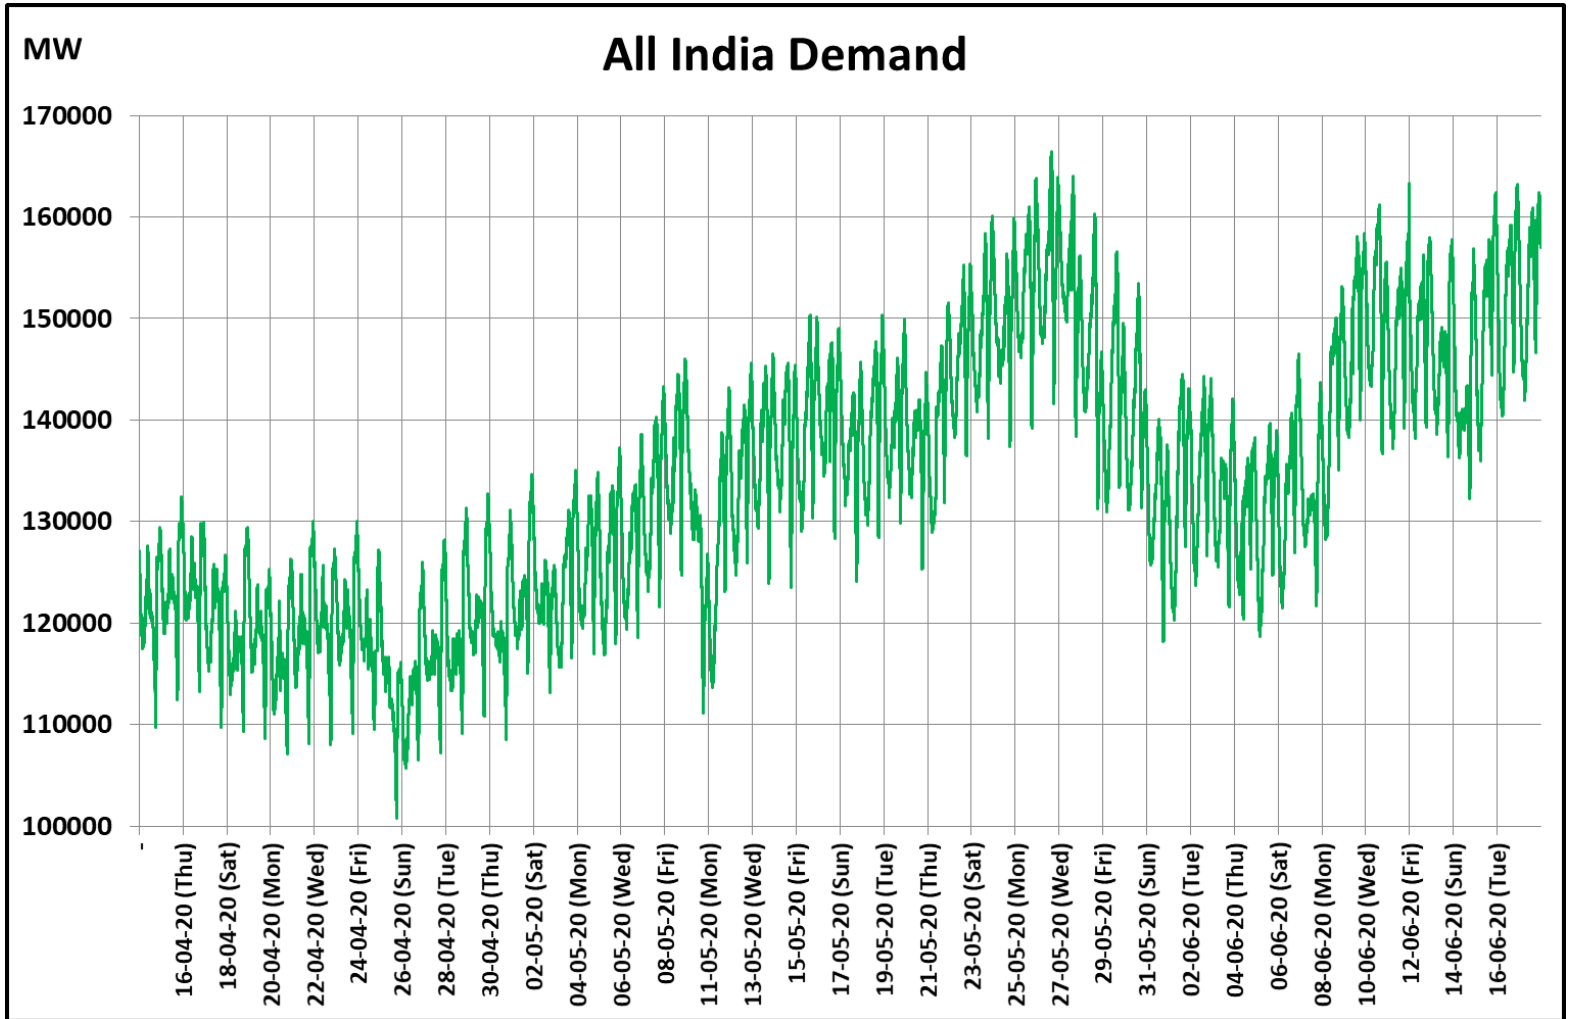

All-India and Region-wise Continuous Demand Patterns during Management of COVID -19

22 March 2020: *Janta Curfew*

25 March – 14 April 2020: *All-India containment measures vide MHA order no. 40-3/2020-DM-I(A)*

5 April 2020: *Lighting switch off event at 21:00 hrs for 9 minutes*

14 April – 3 May 2020: *Extension of all-India containment measures*

posoco.in/covid-19