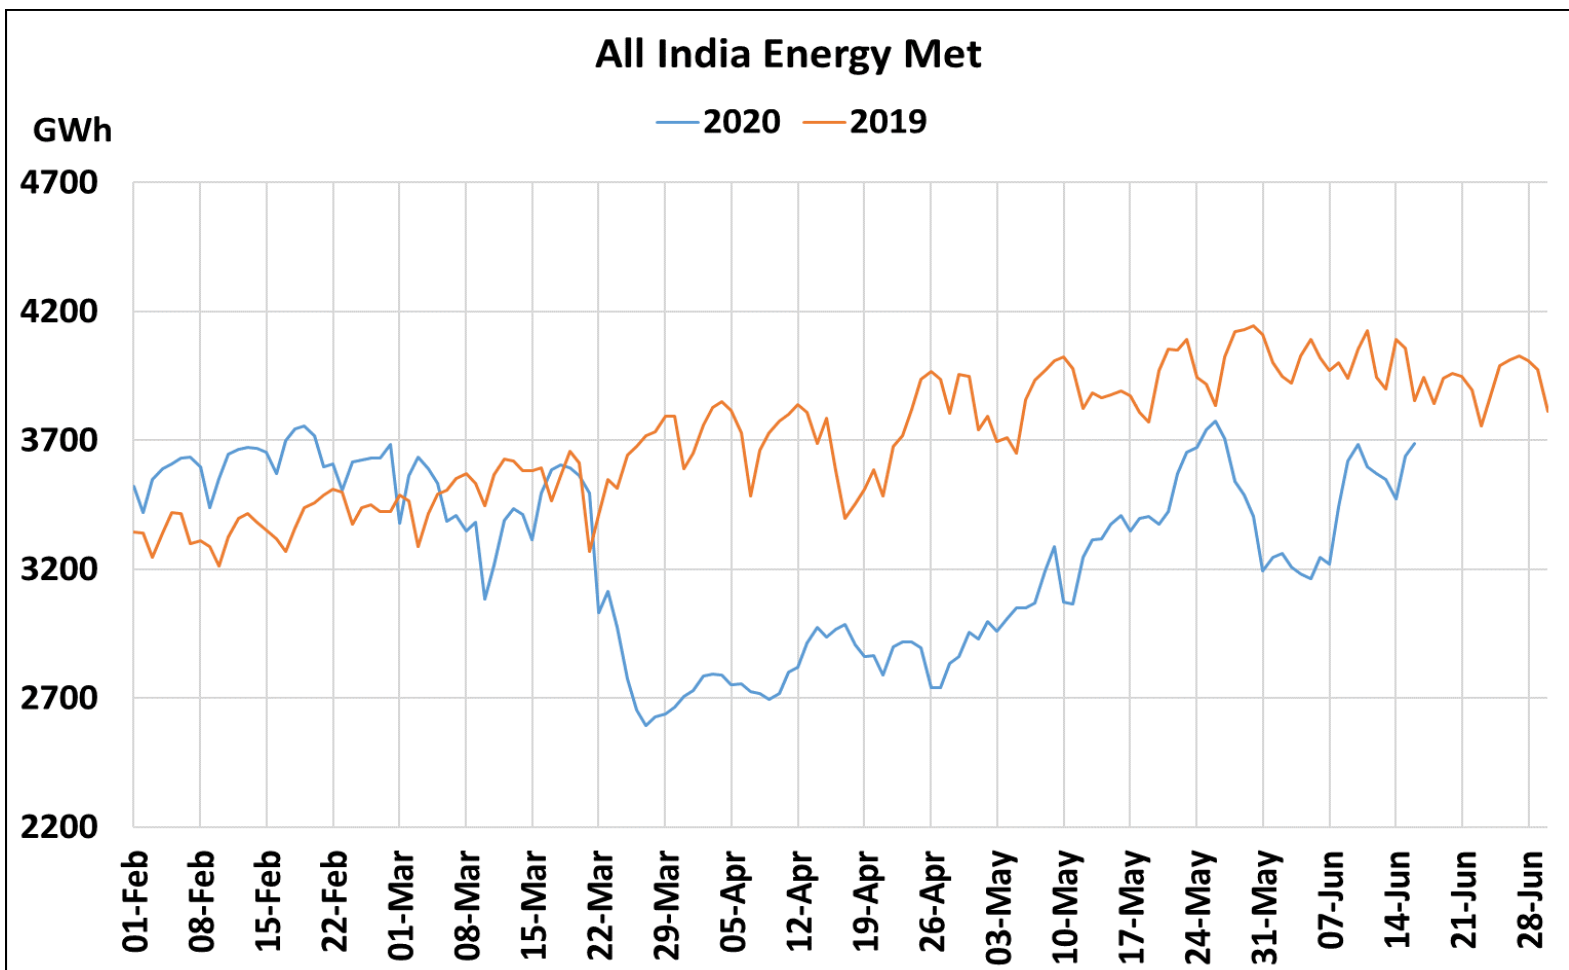

All-India and Region-wise Weekly Demand Patterns during Management of COVID -19

Date	Energy Consumption (GWh)					
	Northern Region	Western Region	Southern Region	Eastern Region	North-Eastern Region	All India
11-Jun-20	1291	983	821	451	51	3597
12-Jun-20	1322	968	804	429	49	3572
13-Jun-20	1304	940	835	420	50	3548
14-Jun-20	1285	909	823	408	49	3474
15-Jun-20	1359	931	891	408	50	3640
16-Jun-20	1388	951	891	406	52	3687
17-Jun-20	1412	936	882	413	50	3694

22 March 2020: Janta Curfew

25 March – 14 April 2020: All-India containment measures vide MHA order no. 40-3/2020-DM-I(A)

5 April 2020: Lighting switch off event at 21:00 hrs for 9 minutes

14 April – 31 May 2020: Extension of all-India containment measures

posoco.in/covid-19

All-India Maximum Demand and Energy Met during Management of COVID -19 in comparison to 2019

22 March 2020: Janta Curfew

25 March – 14 April 2020: All-India containment measures vide MHA order no. 40-3/2020-DM-I(A)