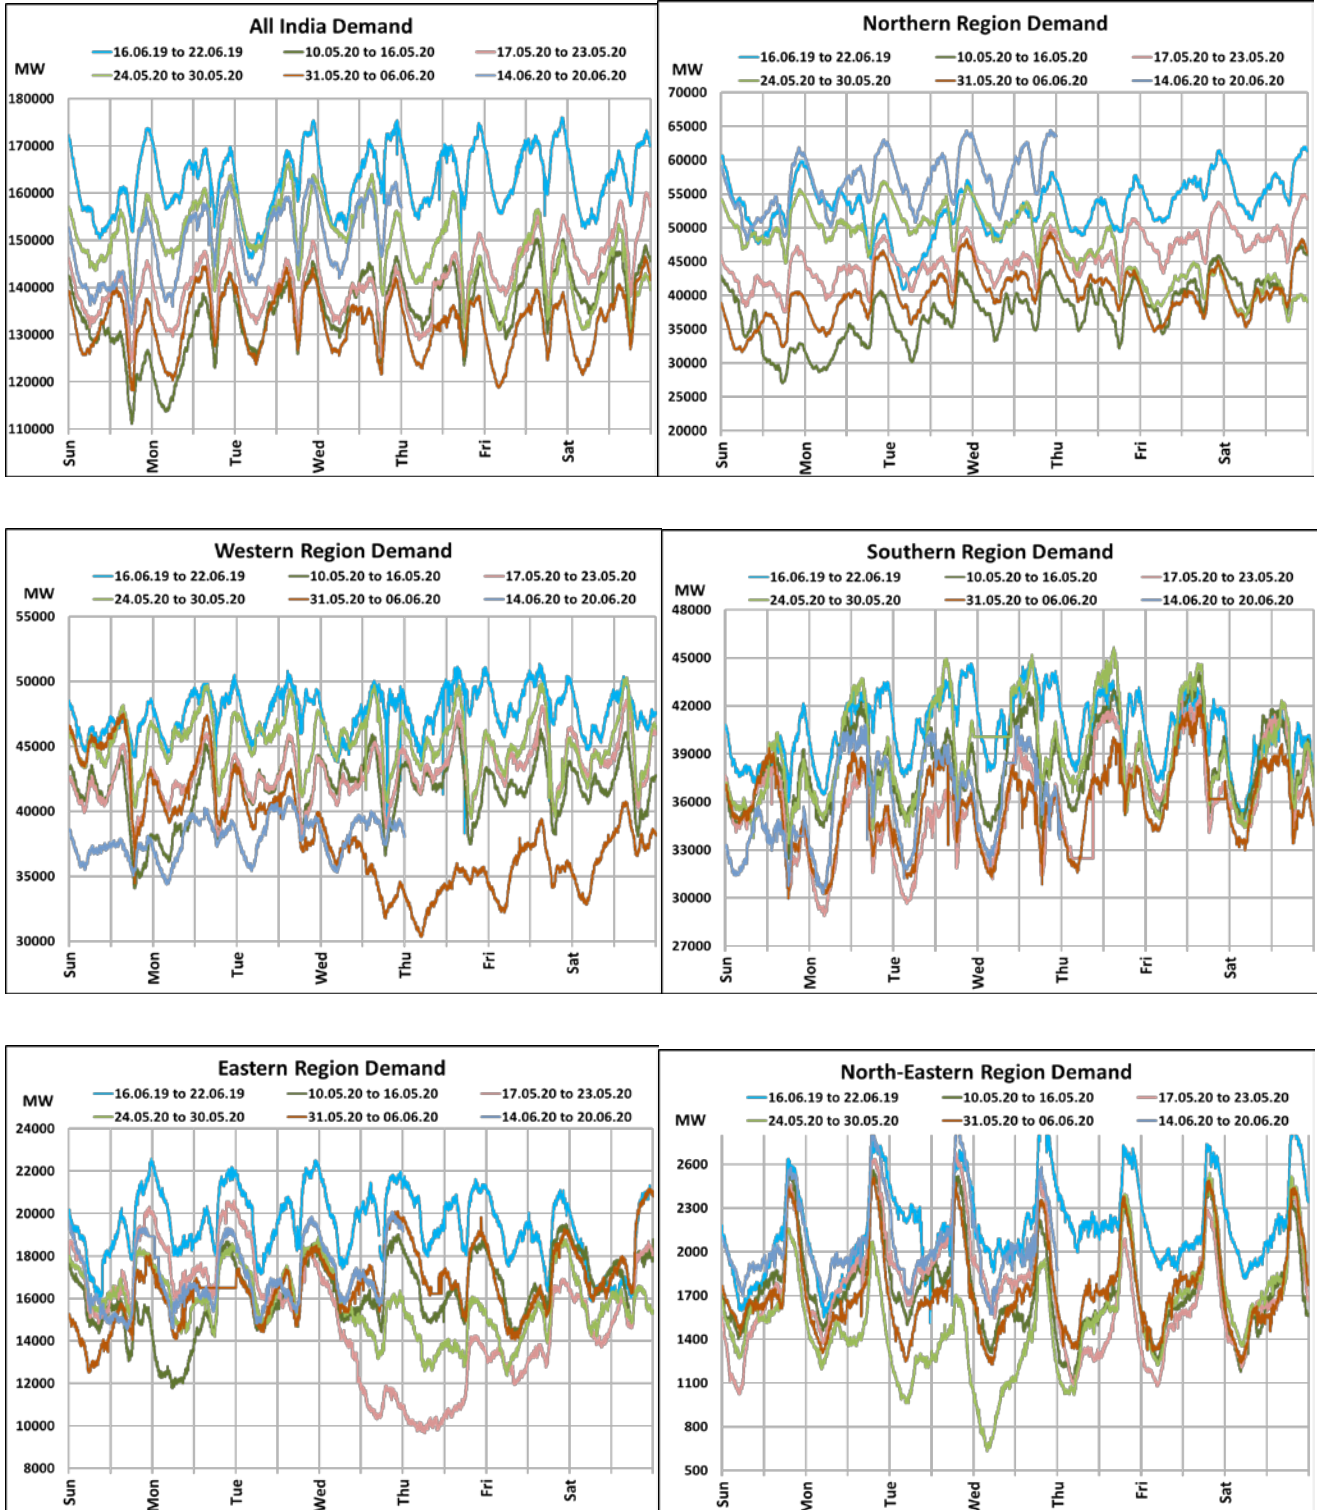

All-India and Region-wise Weekly Demand Patterns during Management of COVID -19

Date	Energy Consumption (GWh)					
	Northern Region	Western Region	Southern Region	Eastern Region	North-Eastern Region	All India
11-Jun-20	1291	983	821	451	51	3597
12-Jun-20	1322	968	804	429	49	3572
13-Jun-20	1304	940	835	420	50	3548
14-Jun-20	1285	909	823	408	49	3474
15-Jun-20	1359	931	891	408	50	3640
16-Jun-20	1388	951	891	406	52	3687
17-Jun-20	1412	936	882	413	50	3694

22 March 2020: Janta Curfew

25 March – 14 April 2020: All-India containment measures vide MHA order no. 40-3/2020-DM-I(A)

5 April 2020: Lighting switch off event at 21:00 hrs for 9 minutes

14 April – 31 May 2020: Extension of all-India containment measures

posoco.in/covid-19

All-India Maximum Demand and Energy Met during Management of COVID -19 in comparison to 2019

22 March 2020: Janta Curfew

25 March – 14 April 2020: All-India containment measures vide MHA order no. 40-3/2020-DM-I(A)