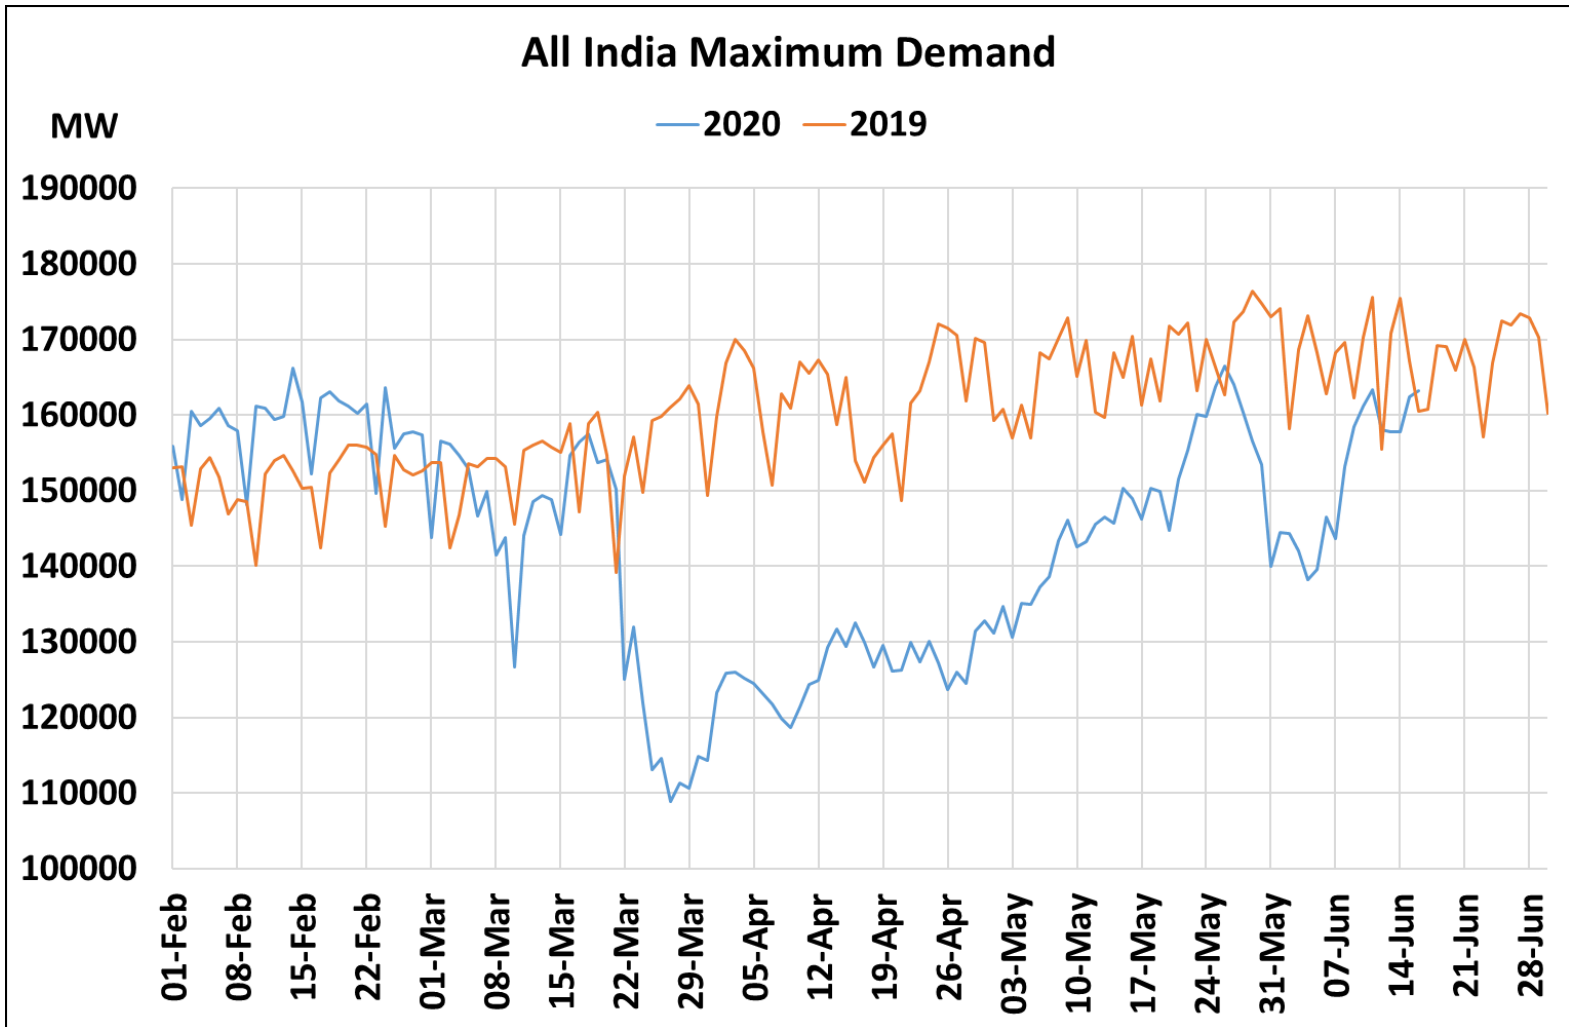

All-India and Region-wise Weekly Demand Patterns during Management of COVID -19

Date	Energy Consumption (GWh)					
	Northern Region	Western Region	Southern Region	Eastern Region	North-Eastern Region	All India
11-Jun-20	1291	983	821	451	51	3597
12-Jun-20	1322	968	804	429	49	3572
13-Jun-20	1304	940	835	420	50	3548
14-Jun-20	1285	909	823	408	49	3474
15-Jun-20	1359	931	891	408	50	3640
16-Jun-20	1388	951	891	406	52	3687
17-Jun-20	1412	936	882	413	50	3694

22 March 2020: Janta Curfew

25 March – 14 April 2020: All-India containment measures vide MHA order no. 40-3/2020-DM-I(A)

5 April 2020: Lighting switch off event at 21:00 hrs for 9 minutes

14 April – 31 May 2020: Extension of all-India containment measures

posoco.in/covid-19

All-India Maximum Demand and Energy Met during Management of COVID -19 in comparison to 2019

22 March 2020: Janta Curfew

25 March – 14 April 2020: All-India containment measures vide MHA order no. 40-3/2020-DM-I(A)