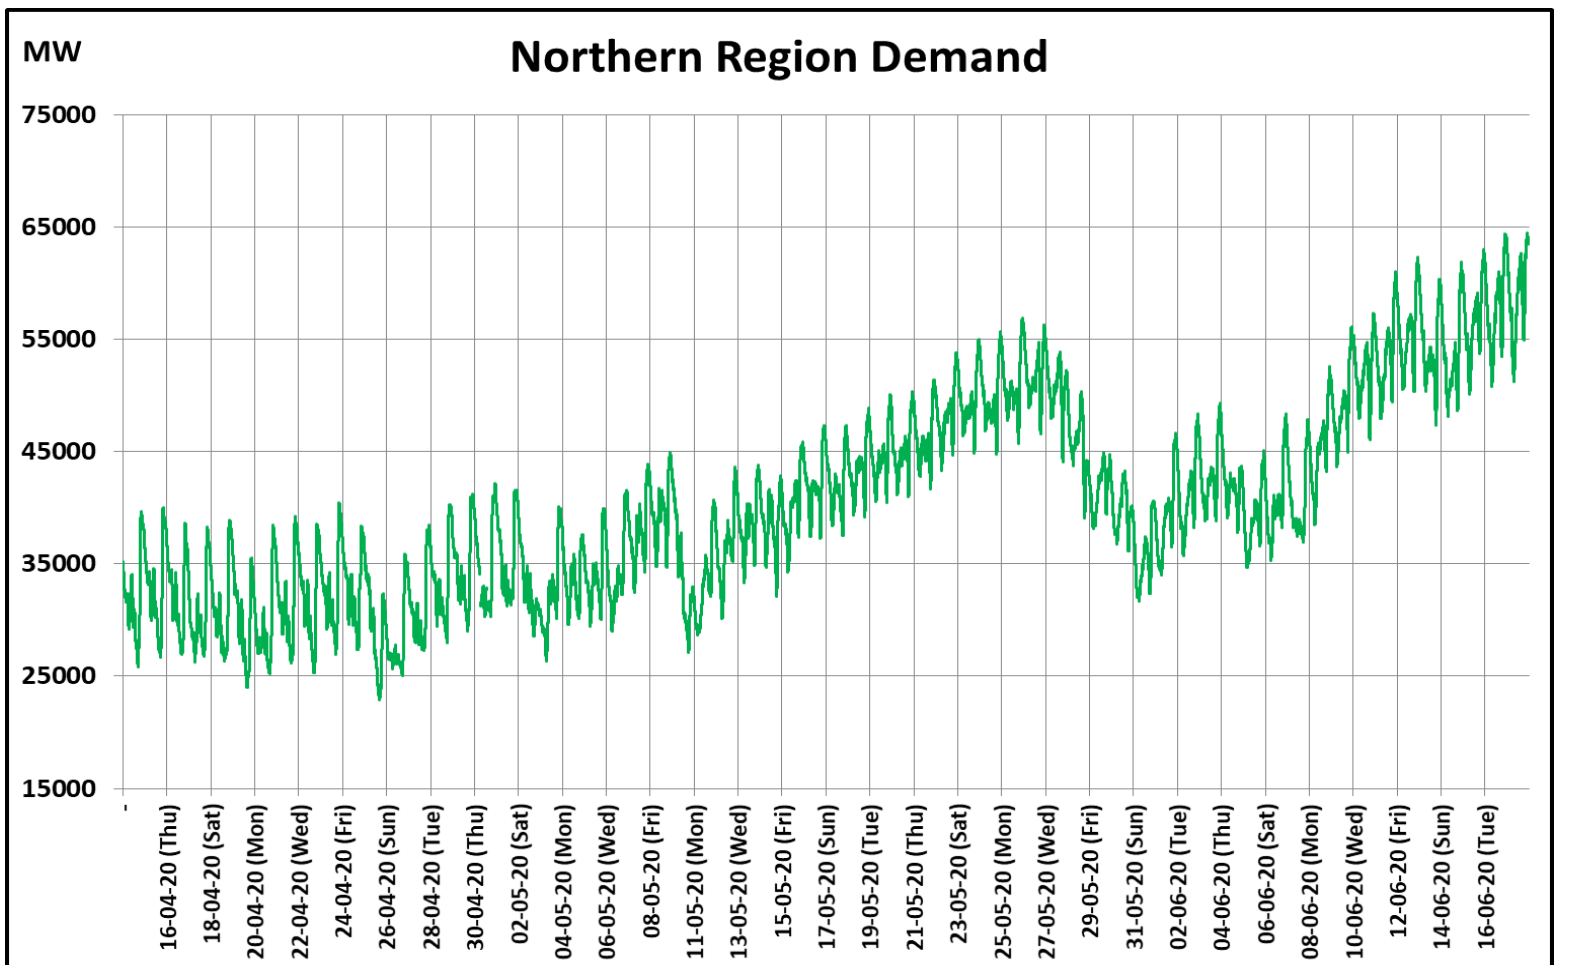

All-India and Region-wise Continuous Demand Patterns during Management of COVID -19

22 March 2020: *Janta Curfew*

25 March – 14 April 2020: *All-India containment measures vide MHA order no. 40-3/2020-DM-I(A)*

5 April 2020: *Lighting switch off event at 21:00 hrs for 9 minutes*

14 April – 3 May 2020: *Extension of all-India containment measures*

posoco.in/covid-19