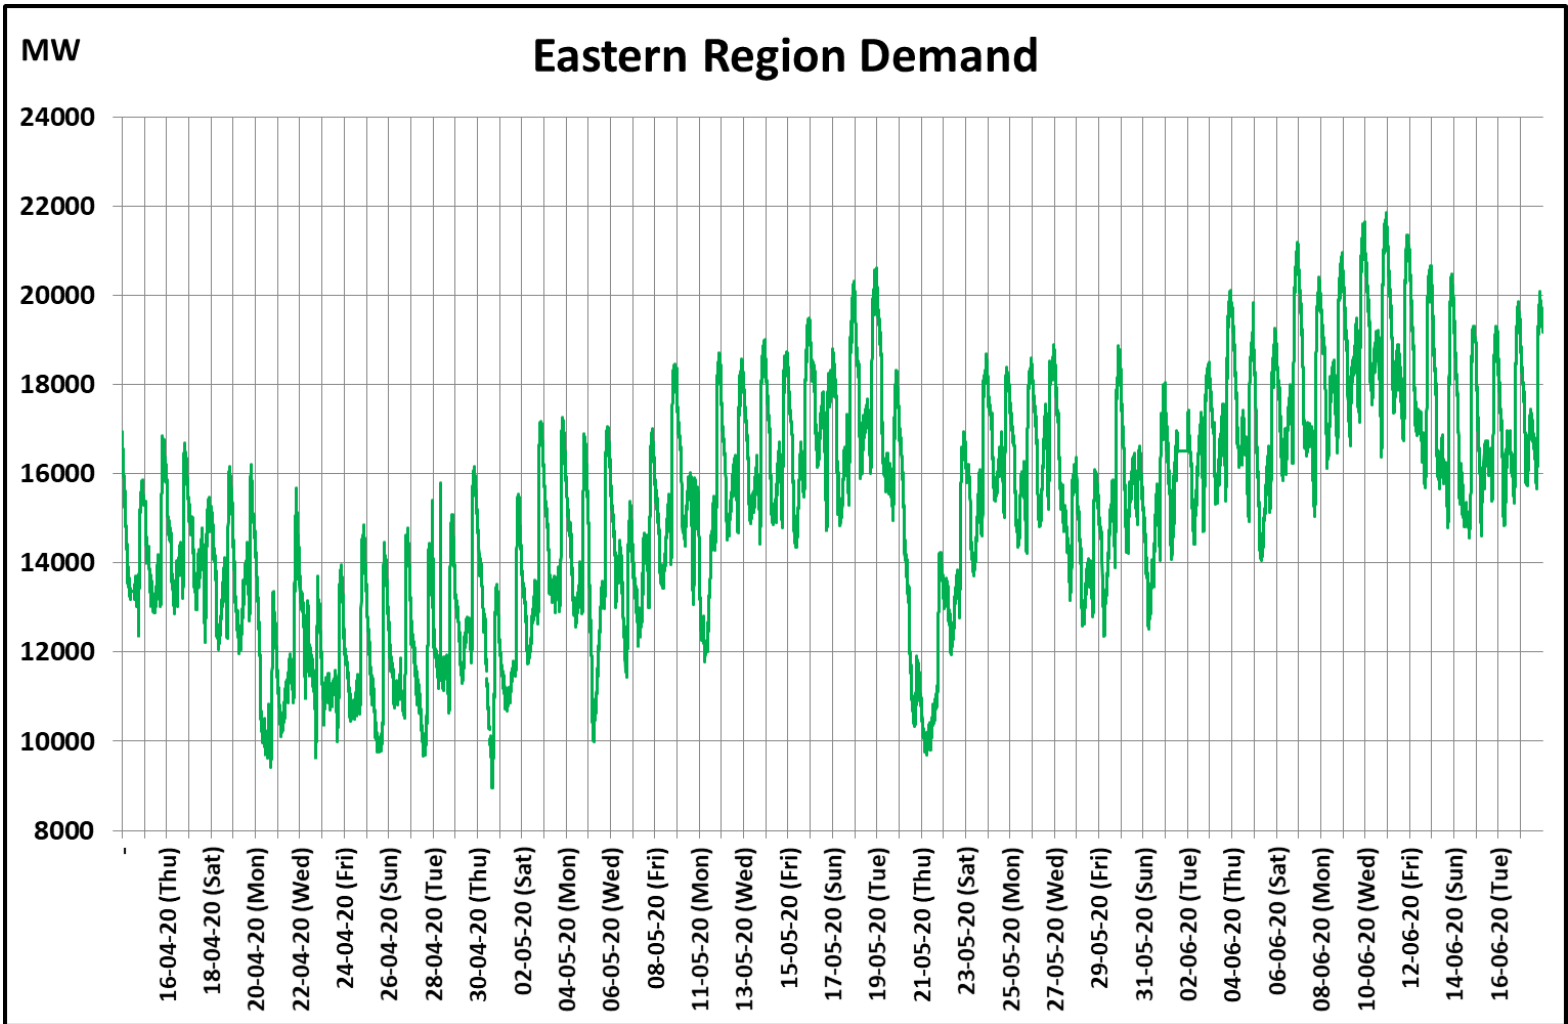

Power System Operation Corporation Limited
National Load Despatch Centre, New Delhi

22 March 2020: Janta Curfew

25 March – 14 April 2020: All-India containment measures vide MHA order no. 40-3/2020-DM-I(A)

5 April 2020: Lighting switch off event at 21:00 hrs for 9 minutes

14 April – 3 May 2020: Extension of all-India containment measures

posoco.in/covid-19