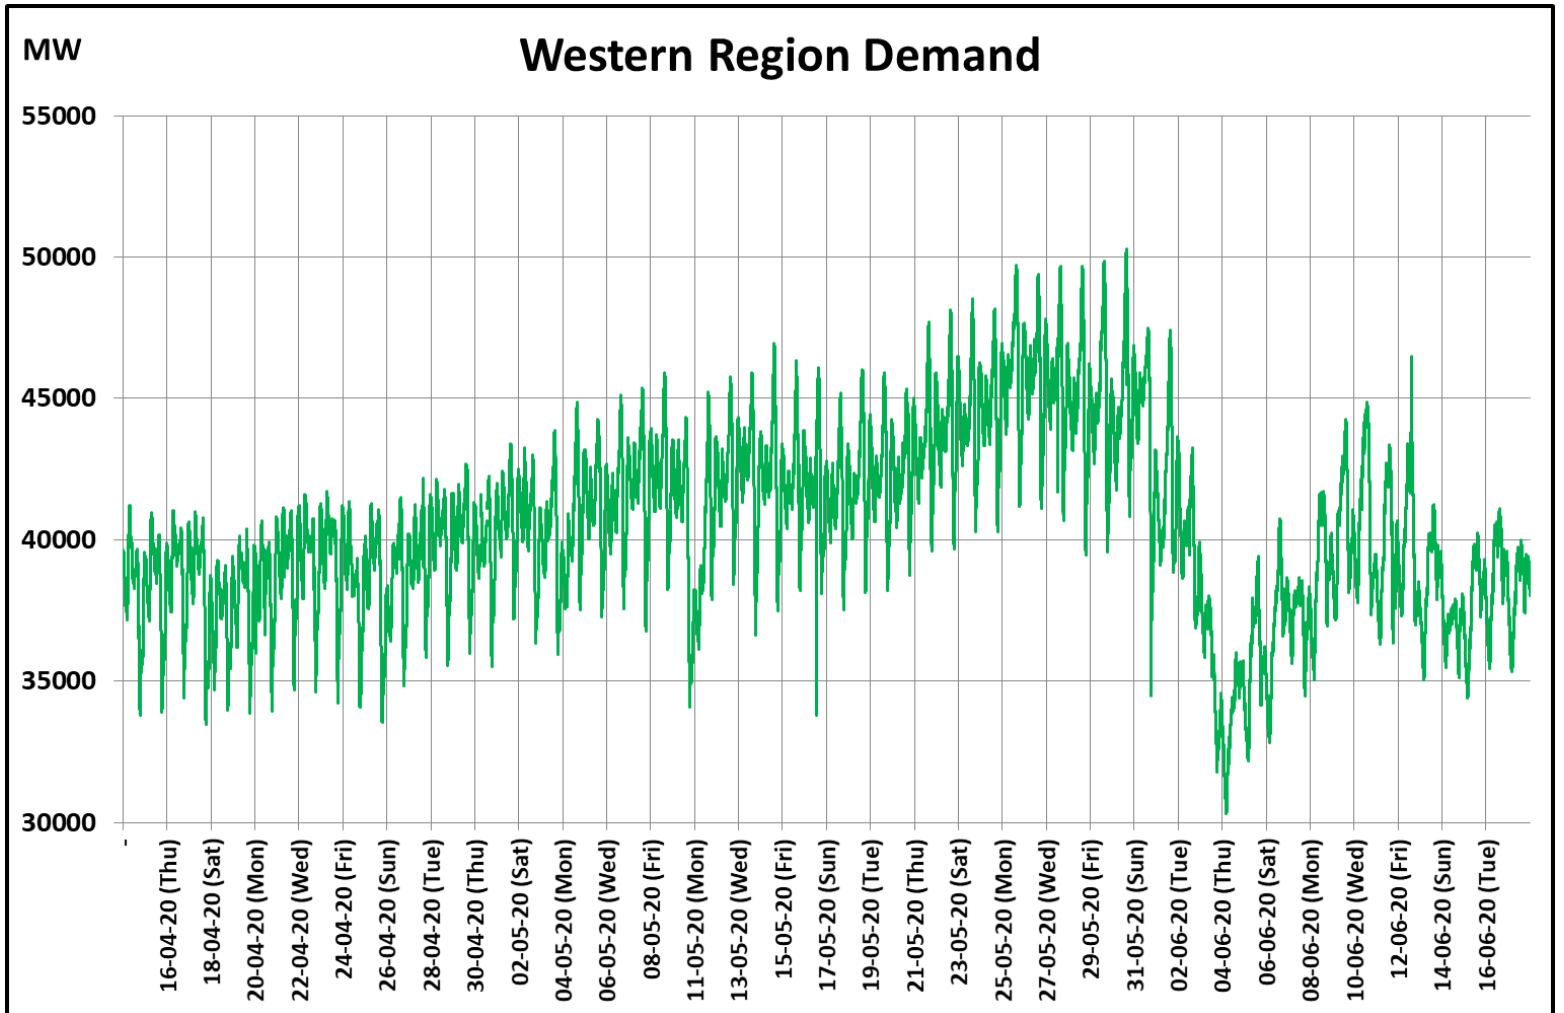

Power System Operation Corporation Limited
National Load Despatch Centre, New Delhi

22 March 2020: Janta Curfew

25 March – 14 April 2020: All-India containment measures vide MHA order no. 40-3/2020-DM-I(A)

5 April 2020: Lighting switch off event at 21:00 hrs for 9 minutes

14 April – 3 May 2020: Extension of all-India containment measures

posoco.in/covid-19