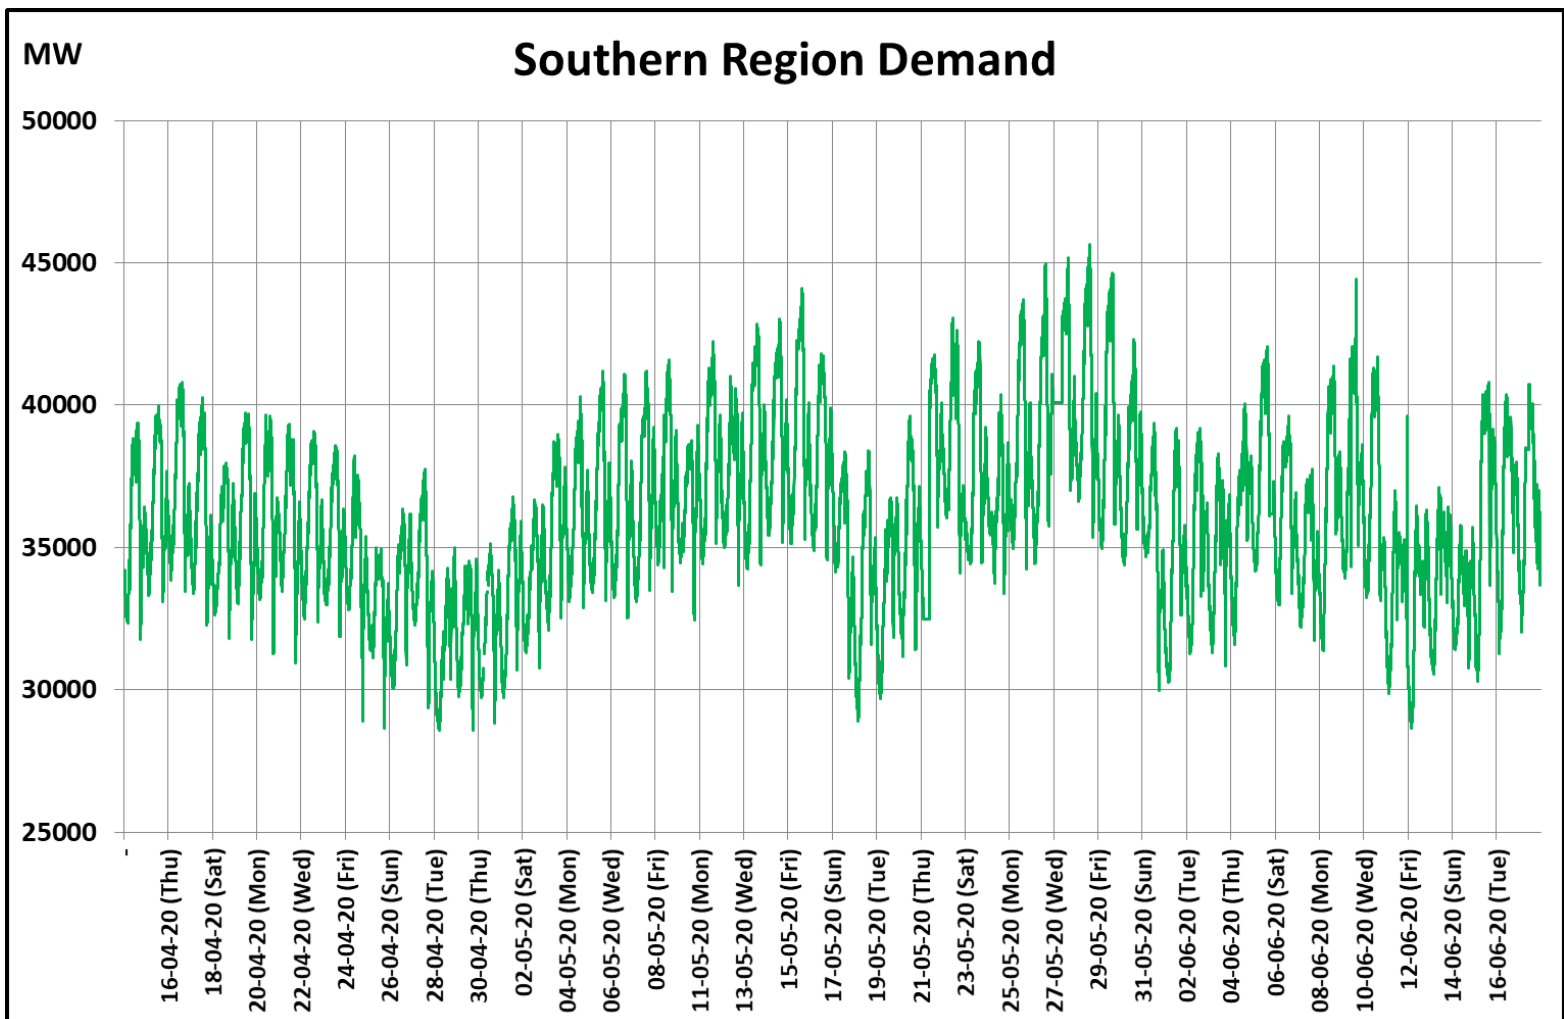

Power System Operation Corporation Limited
National Load Despatch Centre, New Delhi

22 March 2020: Janta Curfew

25 March – 14 April 2020: All-India containment measures vide MHA order no. 40-3/2020-DM-I(A)

5 April 2020: Lighting switch off event at 21:00 hrs for 9 minutes

14 April – 3 May 2020: Extension of all-India containment measures

posoco.in/covid-19