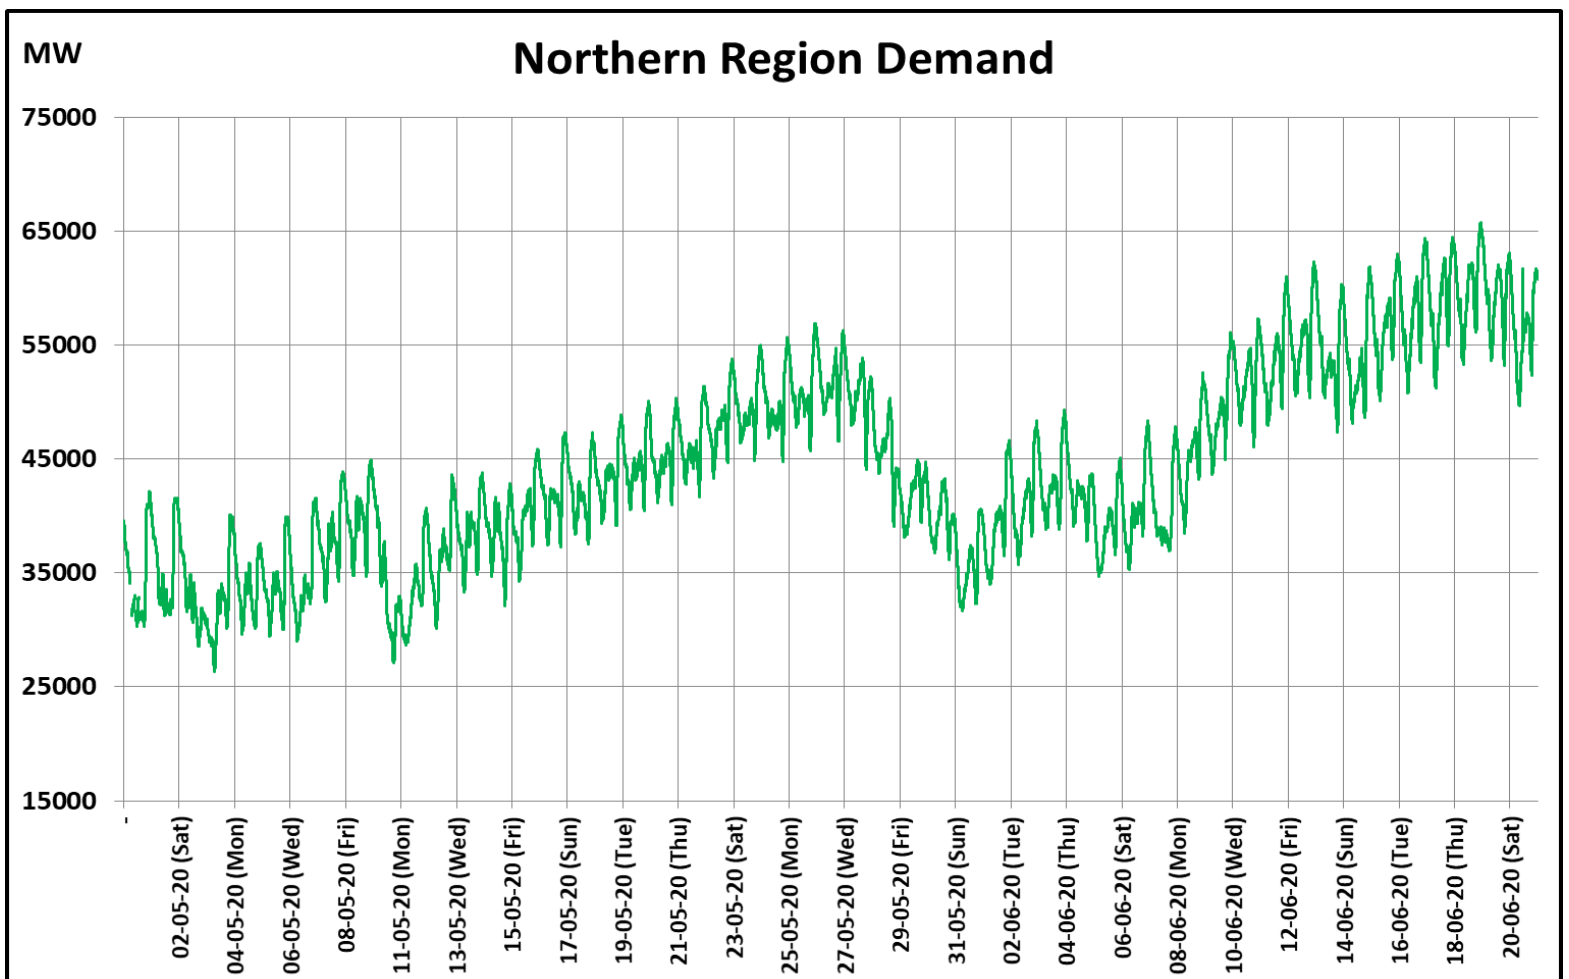

All-India and Region-wise Continuous Demand Patterns during Management of COVID -19

22 March 2020: Janta Curfew

25 March – 14 April 2020: All-India containment measures vide MHA order no. 40-3/2020-DM-I(A)

5 April 2020: Lighting switch off event at 21:00 hrs for 9 minutes

14 April – 3 May 2020: Extension of all-India containment measures

posoco.in/covid-19