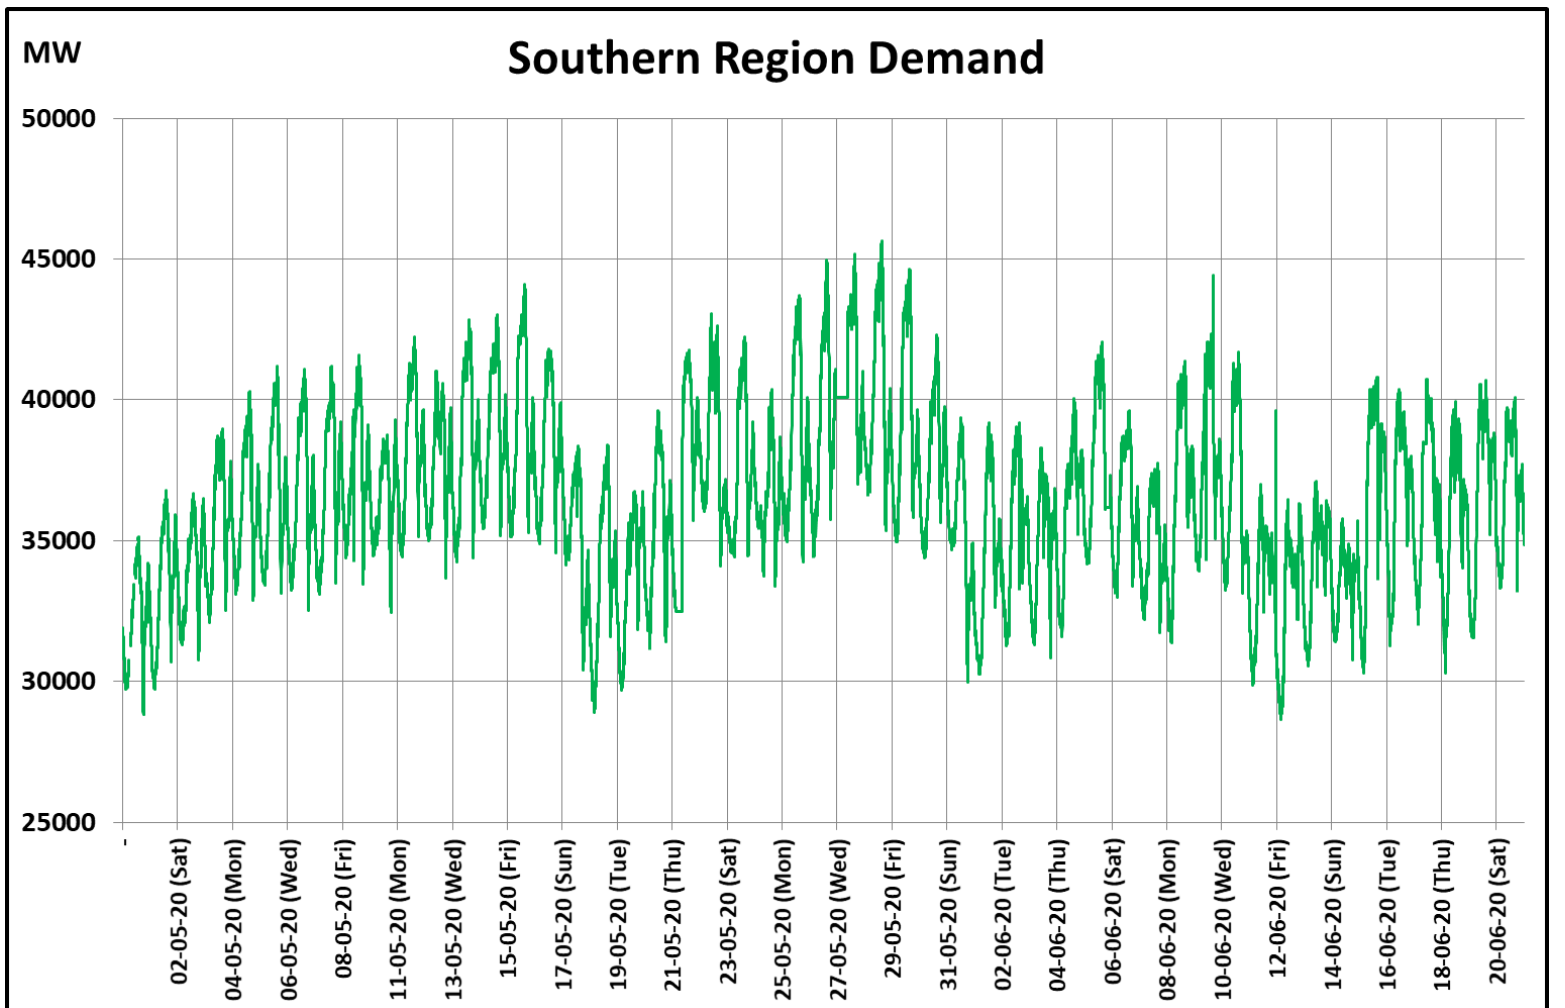

Power System Operation Corporation Limited
National Load Despatch Centre, New Delhi

22 March 2020: Janta Curfew

25 March – 14 April 2020: All-India containment measures vide MHA order no. 40-3/2020-DM-I(A)

5 April 2020: Lighting switch off event at 21:00 hrs for 9 minutes

14 April – 3 May 2020: Extension of all-India containment measures

posoco.in/covid-19