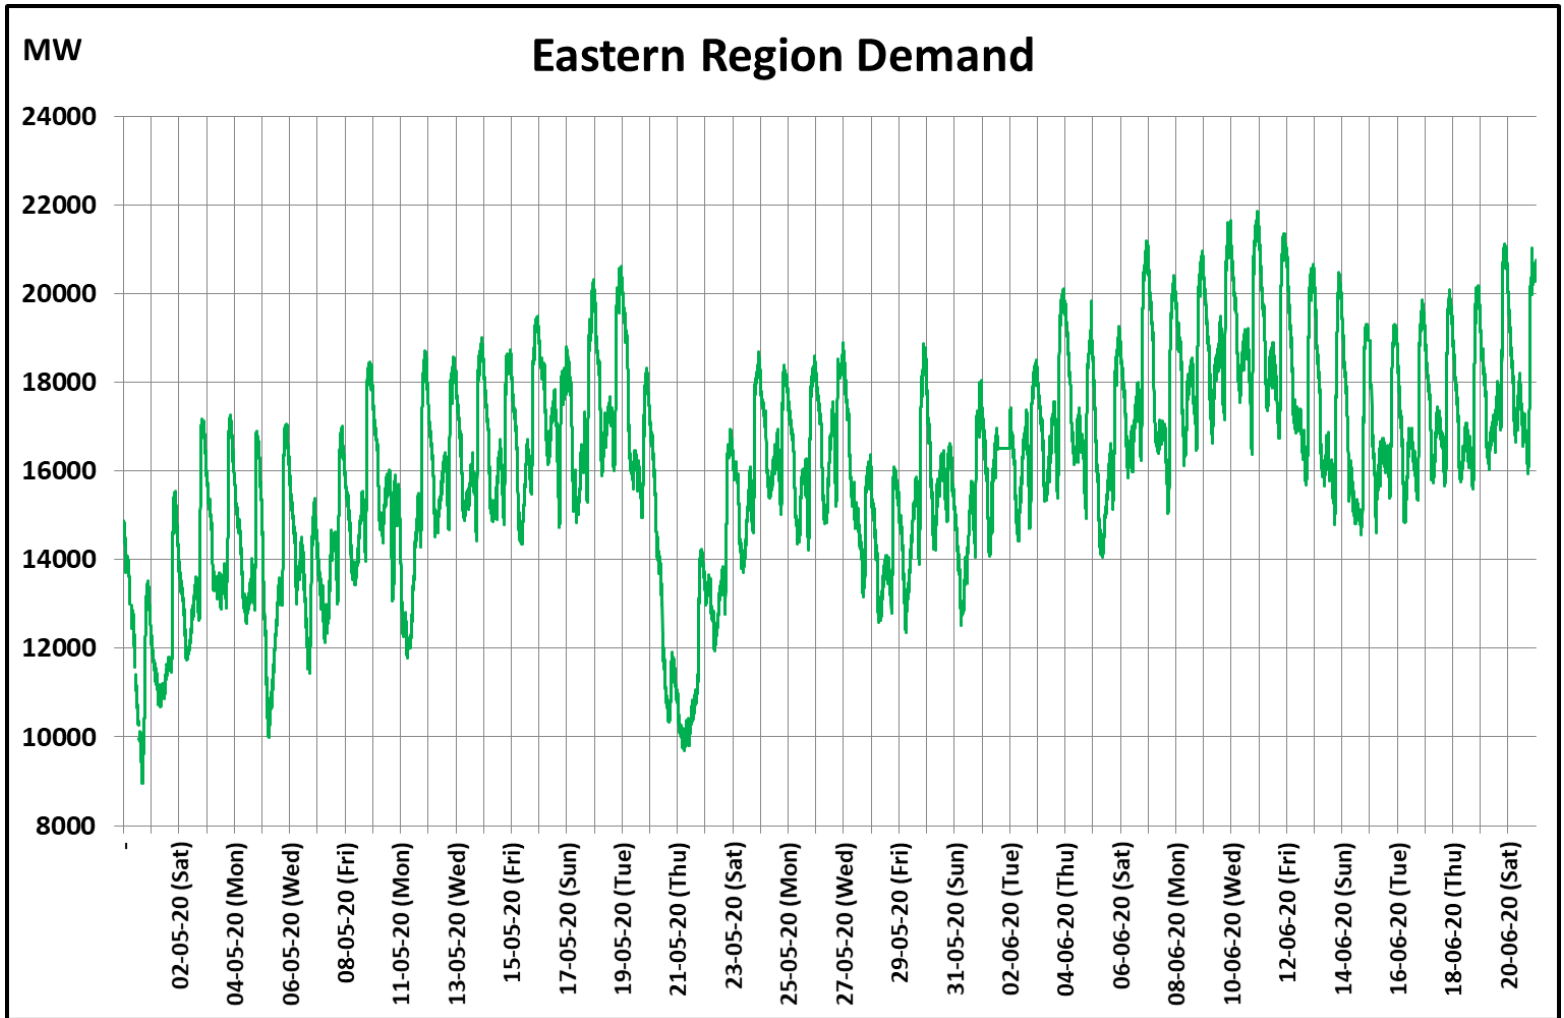

Power System Operation Corporation Limited
National Load Despatch Centre, New Delhi

22 March 2020: Janta Curfew

25 March – 14 April 2020: All-India containment measures vide MHA order no. 40-3/2020-DM-I(A)

5 April 2020: Lighting switch off event at 21:00 hrs for 9 minutes

14 April – 3 May 2020: Extension of all-India containment measures

posoco.in/covid-19