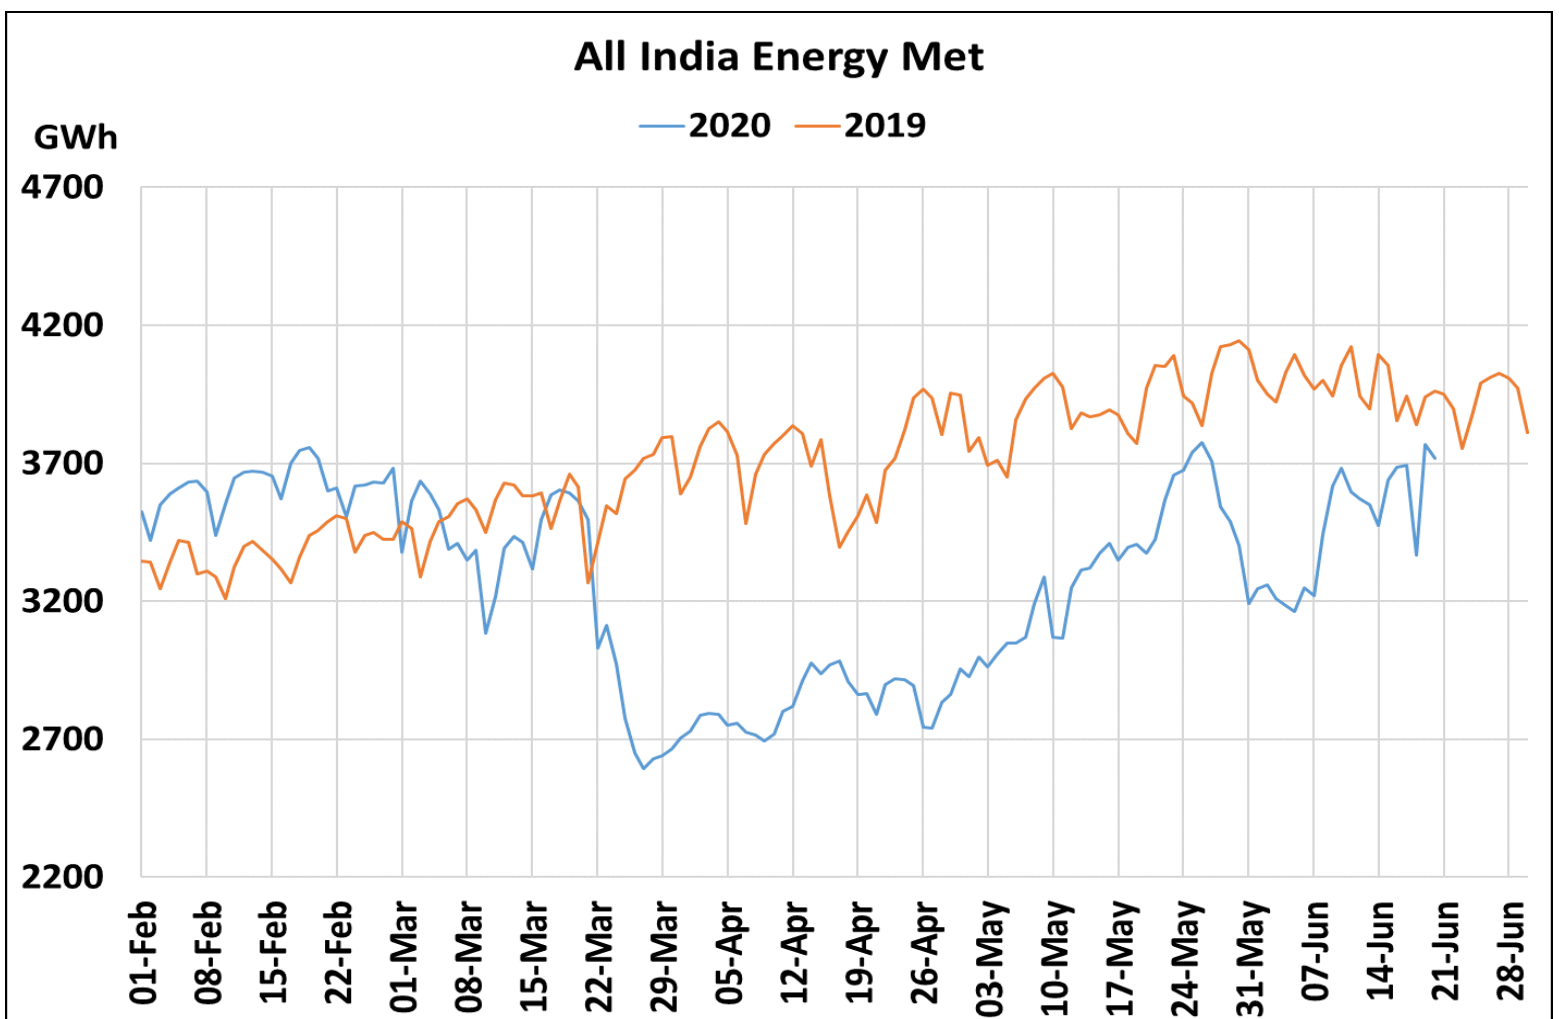

All-India Maximum Demand and Energy Met during Management of COVID -19 in comparison to 2019

22 March 2020: Janta Curfew

25 March – 14 April 2020: All-India containment measures vide MHA order no. 40-3/2020-DM-I(A)

5 April 2020: Lighting switch off event at 21:00 hrs for 9 minutes

14 April – 31 May 2020: Extension of all-India containment measures

posoco.in/covid-19