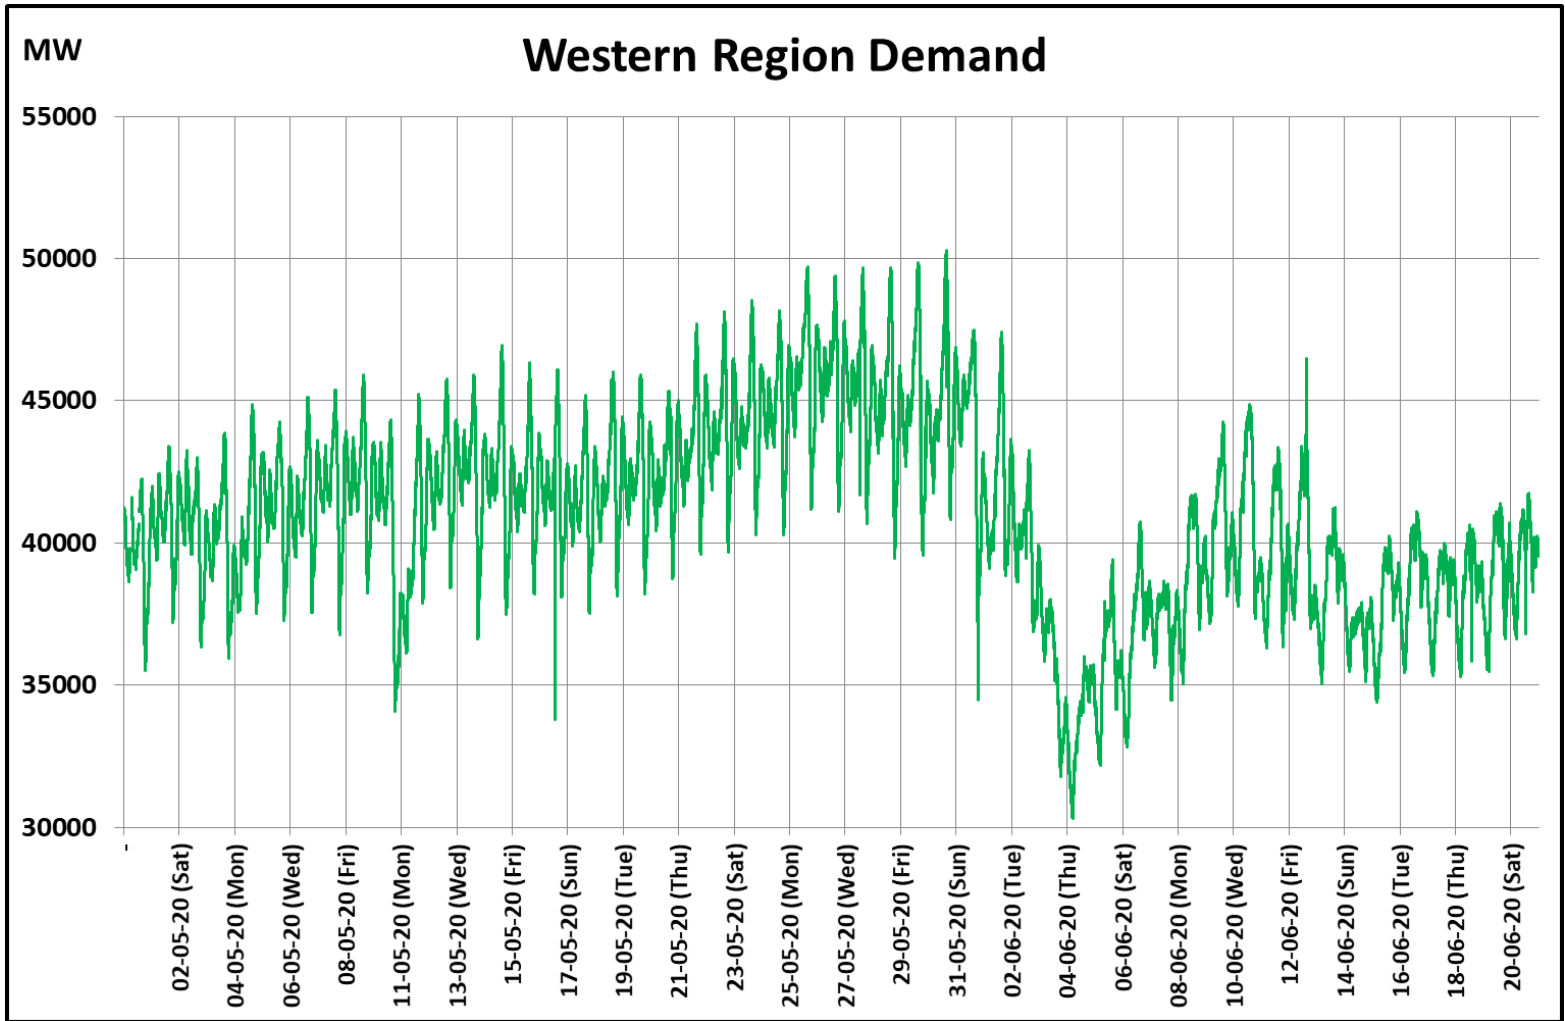

Power System Operation Corporation Limited
National Load Despatch Centre, New Delhi

22 March 2020: Janta Curfew

25 March – 14 April 2020: All-India containment measures vide MHA order no. 40-3/2020-DM-I(A)

5 April 2020: Lighting switch off event at 21:00 hrs for 9 minutes

14 April – 3 May 2020: Extension of all-India containment measures

posoco.in/covid-19