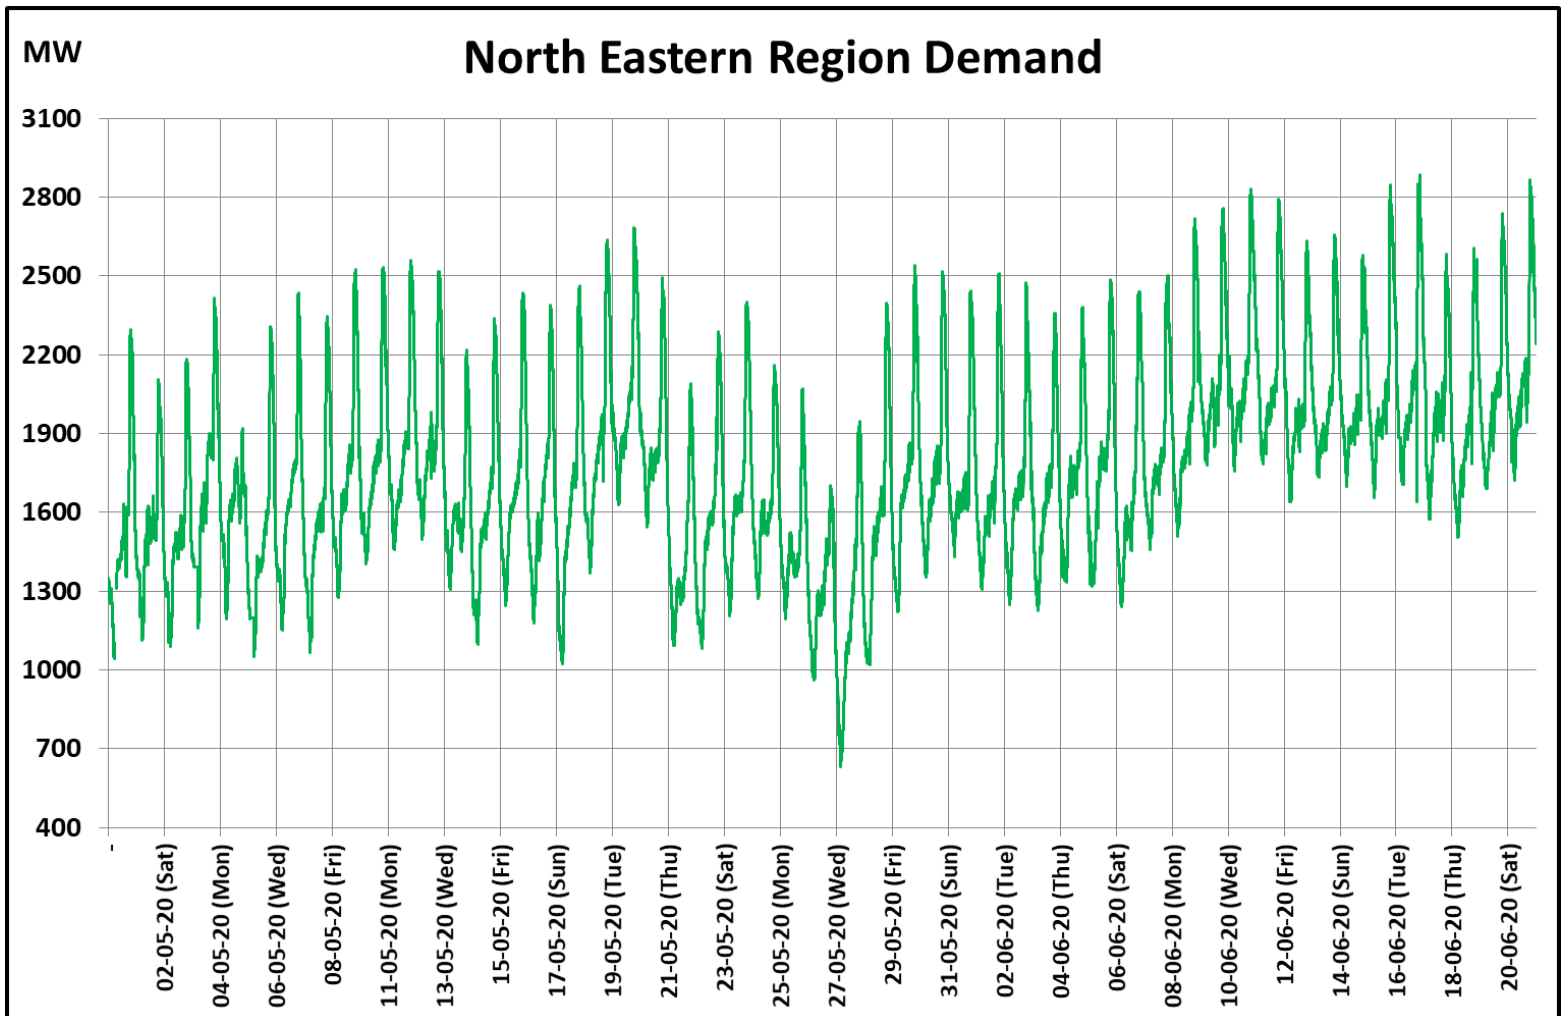

Power System Operation Corporation Limited
National Load Despatch Centre, New Delhi

22 March 2020: Janta Curfew

25 March – 14 April 2020: All-India containment measures vide MHA order no. 40-3/2020-DM-I(A)

5 April 2020: Lighting switch off event at 21:00 hrs for 9 minutes

14 April – 3 May 2020: Extension of all-India containment measures

posoco.in/covid-19