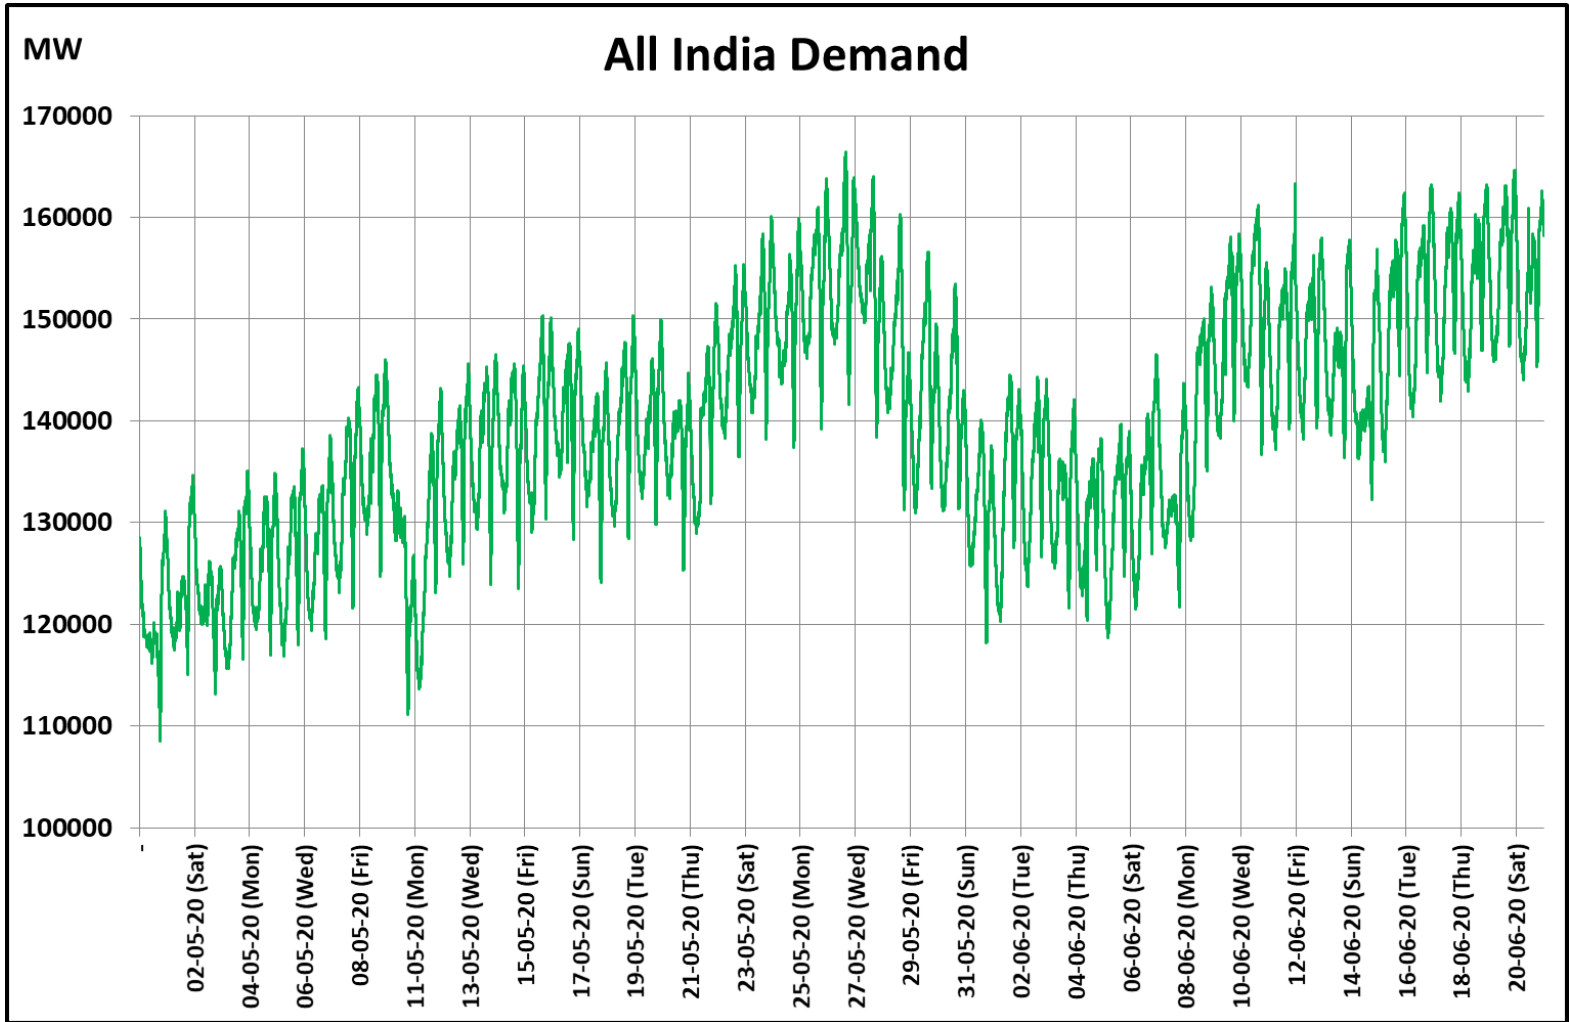

All-India and Region-wise Continuous Demand Patterns during Management of COVID -19

22 March 2020: Janta Curfew

25 March – 14 April 2020: All-India containment measures vide MHA order no. 40-3/2020-DM-I(A)

5 April 2020: Lighting switch off event at 21:00 hrs for 9 minutes

14 April – 3 May 2020: Extension of all-India containment measures

posoco.in/covid-19