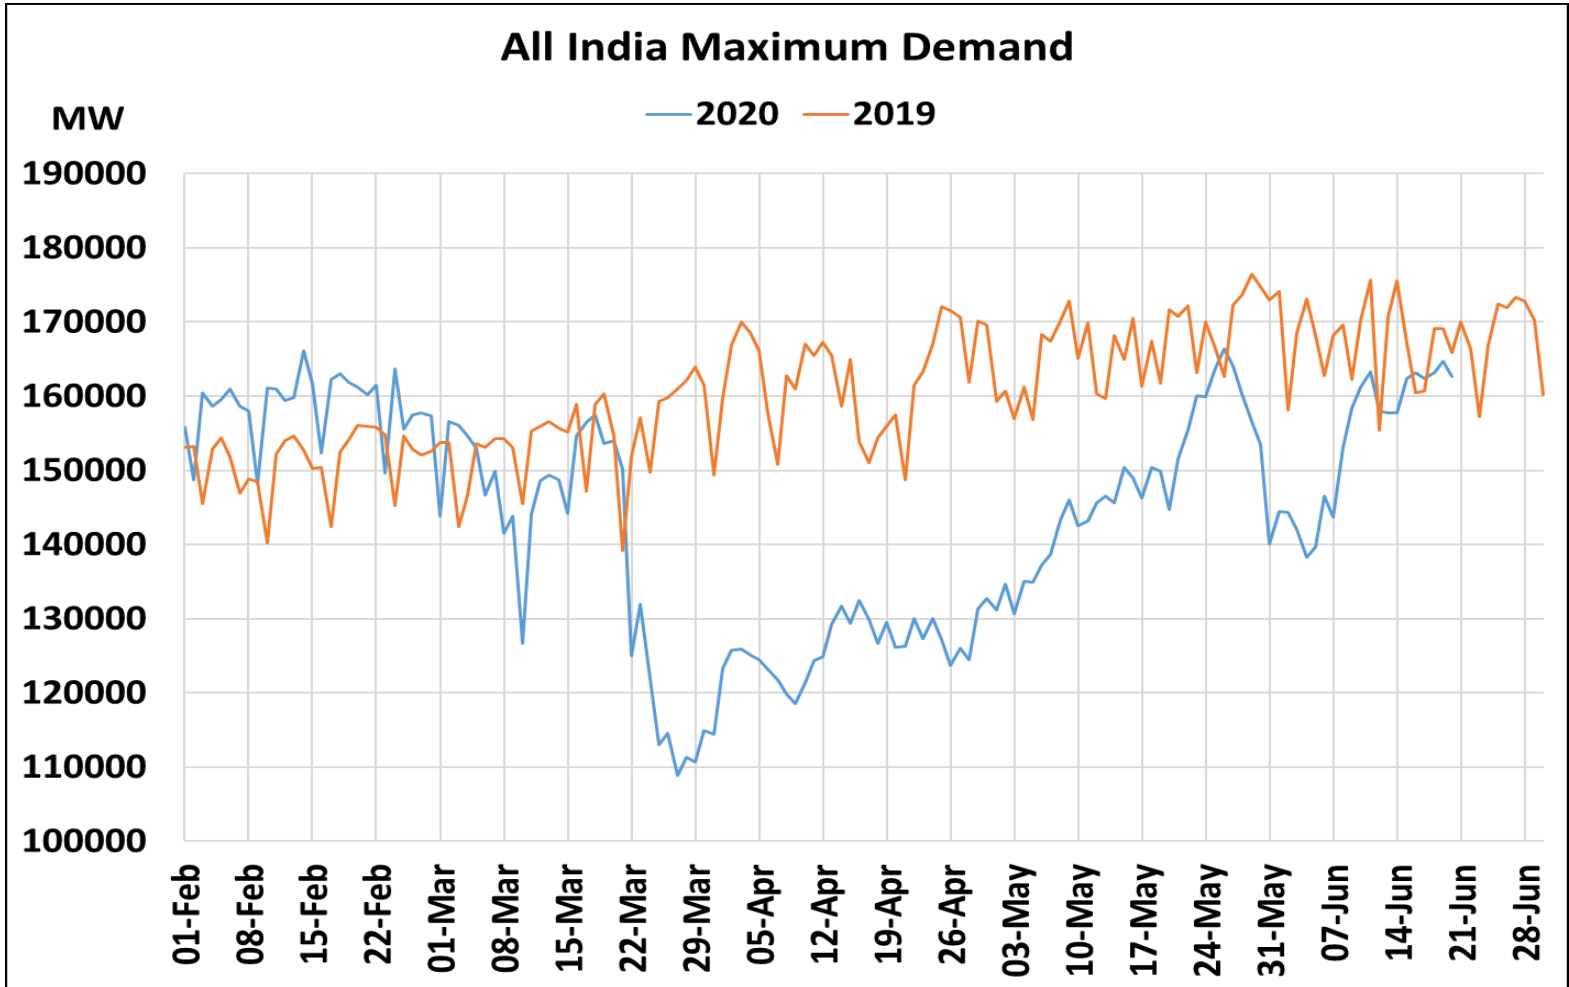

All-India and Region-wise Weekly Demand Patterns during Management of COVID -19

Date	Energy Consumption (GWh)					
	Northern Region	Western Region	Southern Region	Eastern Region	North-Eastern Region	All India
14-Jun-20	1285	909	823	408	49	3474
15-Jun-20	1359	931	891	408	50	3640
16-Jun-20	1388	951	891	406	52	3687
17-Jun-20	1412	936	882	413	50	3694
18-Jun-20	1438	950	881	415	47	3731
19-Jun-20	1425	964	895	432	51	3767
20-Jun-20	1358	977	901	432	52	3719

22 March 2020: Janta Curfew

25 March – 14 April 2020: All-India containment measures vide MHA order no. 40-3/2020-DM-I(A)

5 April 2020: Lighting switch off event at 21:00 hrs for 9 minutes

14 April – 31 May 2020: Extension of all-India containment measures

All-India Maximum Demand and Energy Met during Management of COVID -19 in comparison to 2019

22 March 2020: Janta Curfew

25 March – 14 April 2020: All-India containment measures vide MHA order no. 40-3/2020-DM-I(A)