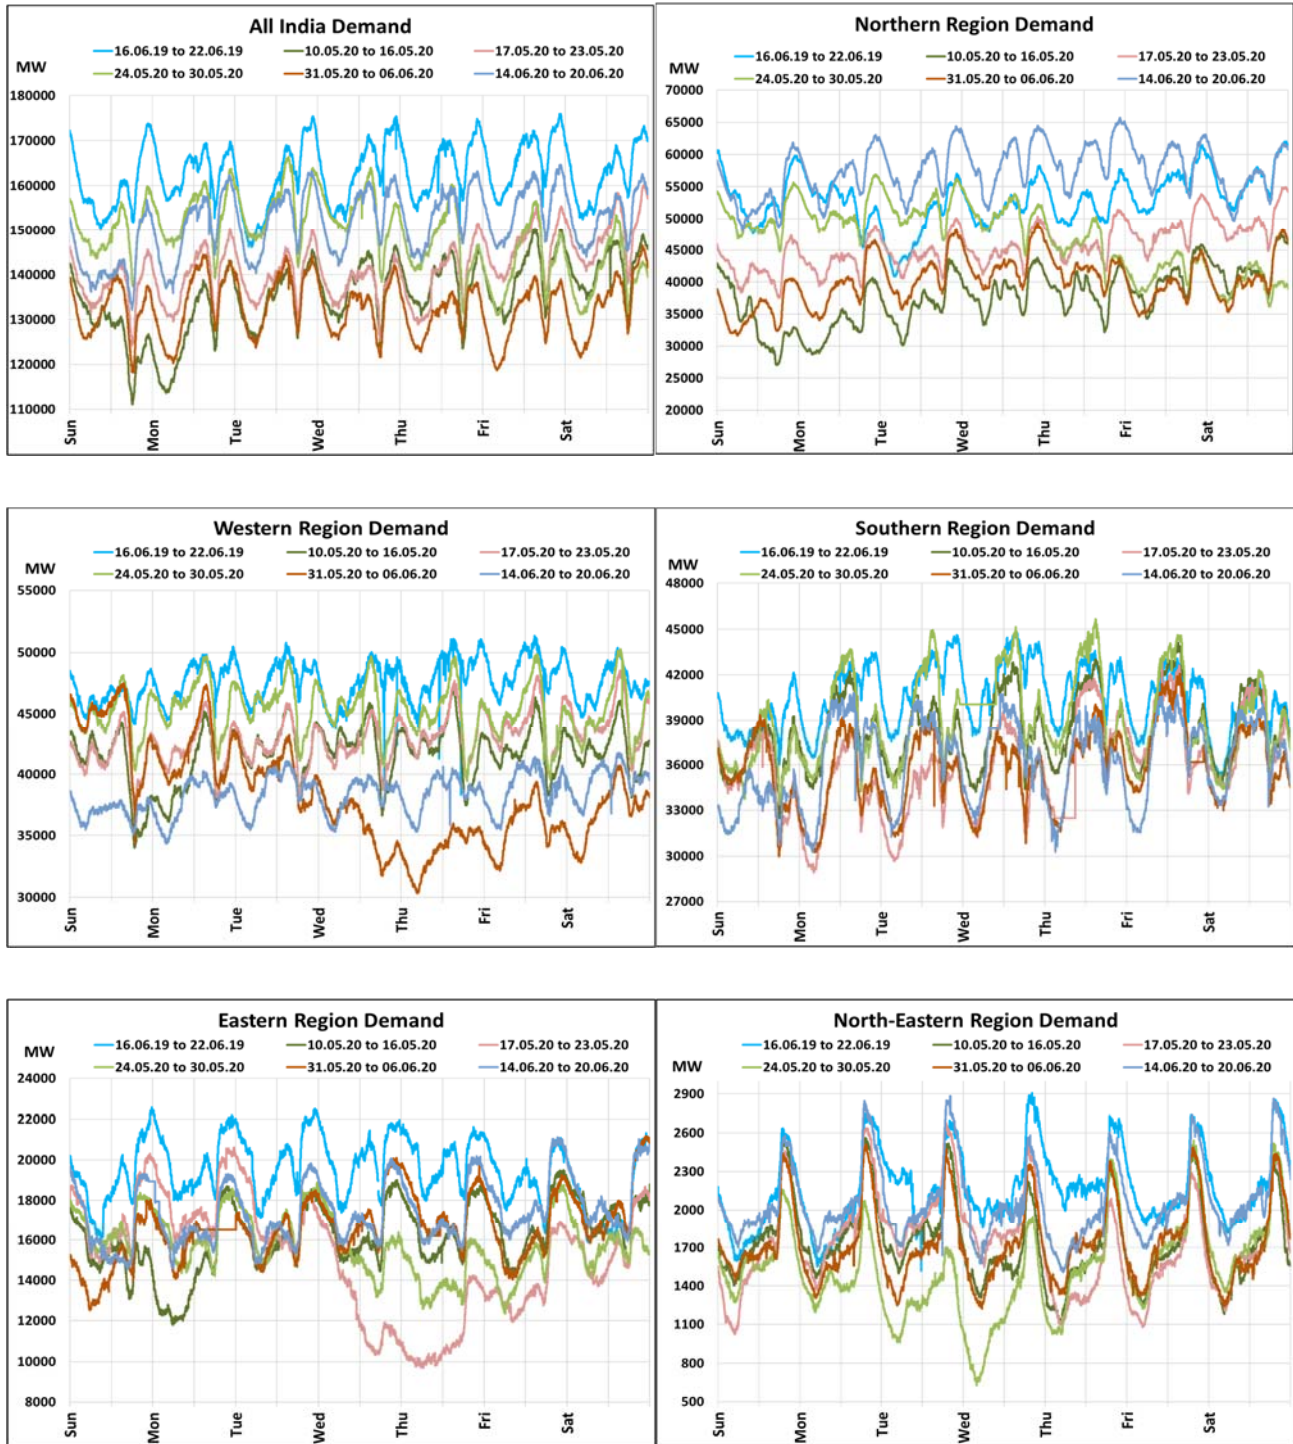

All-India and Region-wise Weekly Demand Patterns during Management of COVID -19

Date	Energy Consumption (GWh)					
	Northern Region	Western Region	Southern Region	Eastern Region	North-Eastern Region	All India
14-Jun-20	1285	909	823	408	49	3474
15-Jun-20	1359	931	891	408	50	3640
16-Jun-20	1388	951	891	406	52	3687
17-Jun-20	1412	936	882	413	50	3694
18-Jun-20	1438	950	881	415	47	3731
19-Jun-20	1425	964	895	432	51	3767
20-Jun-20	1358	977	901	432	52	3719

22 March 2020: Janta Curfew

25 March – 14 April 2020: All-India containment measures vide MHA order no. 40-3/2020-DM-I(A)

5 April 2020: Lighting switch off event at 21:00 hrs for 9 minutes

14 April – 31 May 2020: Extension of all-India containment measures

All-India Maximum Demand and Energy Met during Management of COVID -19 in comparison to 2019

22 March 2020: Janta Curfew

25 March – 14 April 2020: All-India containment measures vide MHA order no. 40-3/2020-DM-I(A)