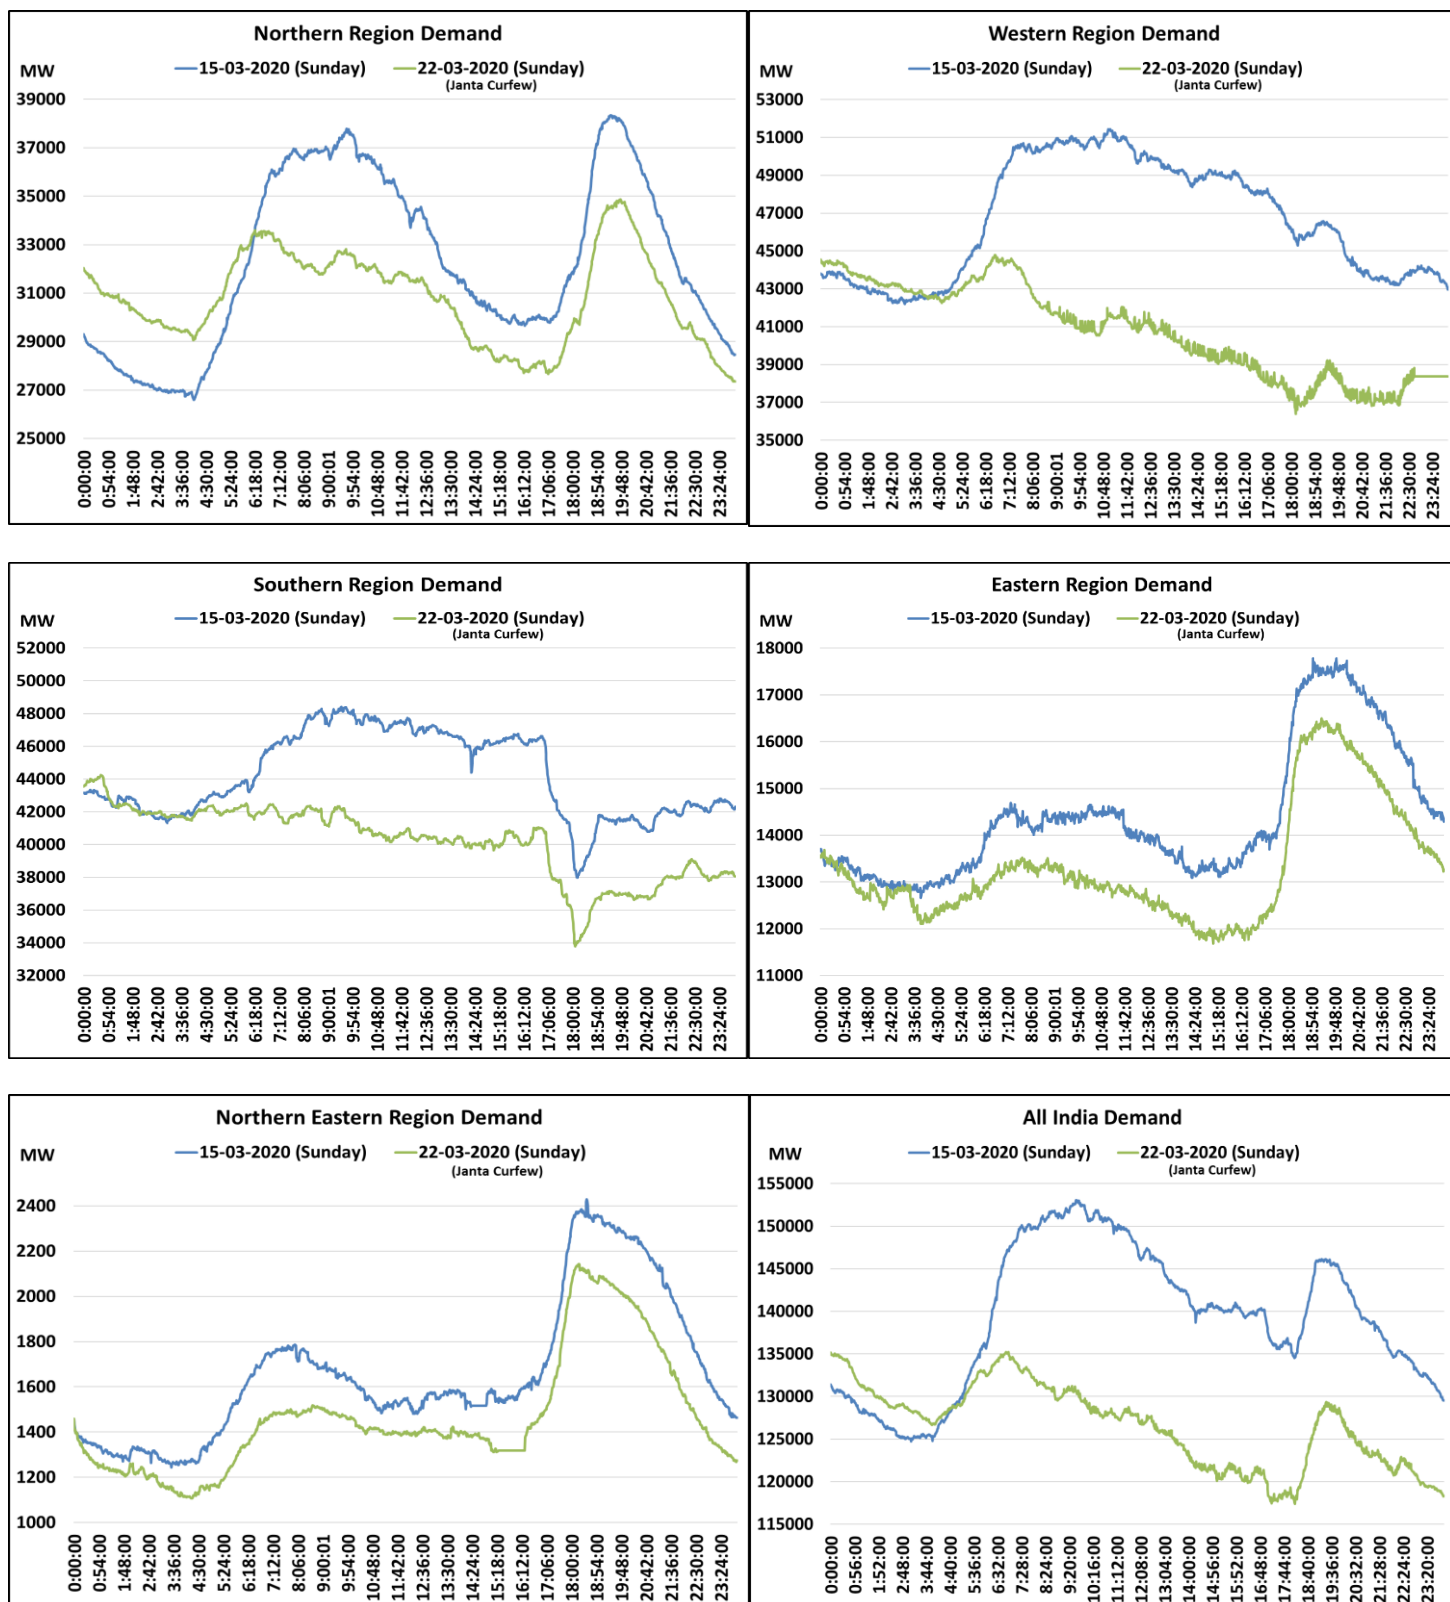

All India and region wise load curve for 22nd March 2020 (Janta curfew day) as compared with last Sunday (15th March 2020)

Date	Energy Consumption (GWh)					
	Northern Region	Western Region	Southern Region	Eastern Region	North Eastern Region	All India
15-March-2020	774	1119	1061	345	39.82	3339
22-March-2020	739	977	965	319	35.10	3035