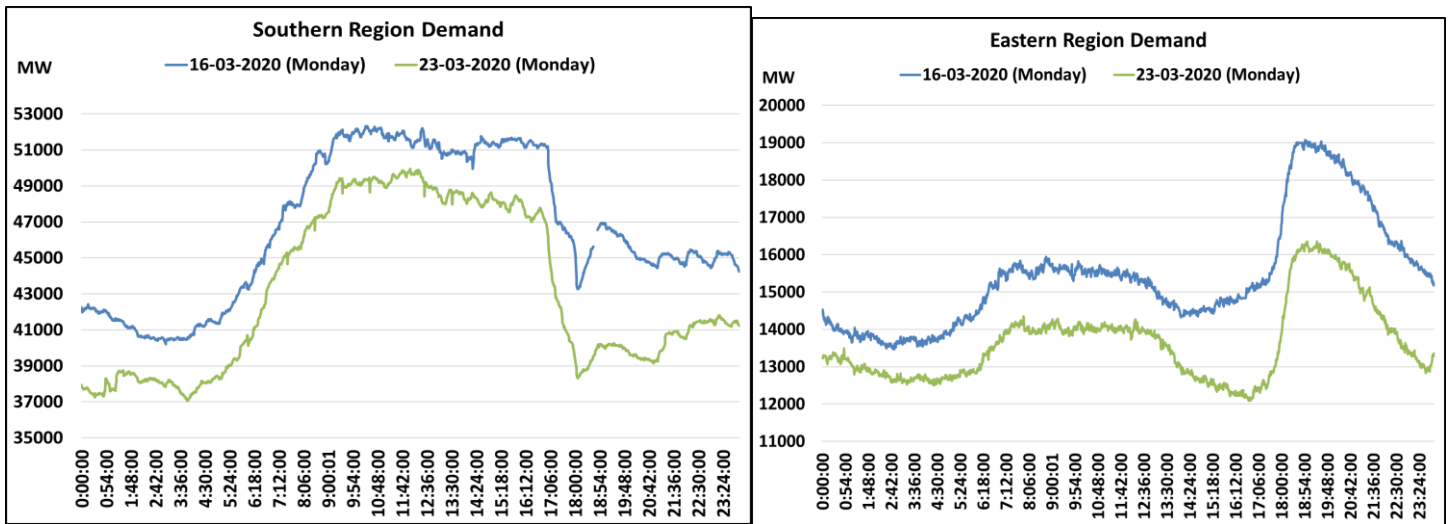

## All India and region wise load curve for 23<sup>rd</sup> March 2020 as compared with 16<sup>th</sup> March 2020 (Monday)

Date	Energy Consumption ( GWh )					
	Northern Region	Western Region	Southern Region	Eastern Region	North Eastern Region	All India
<b>16-March-2020</b>	812	1165	1120	370	40.32	3507
<b>23-March-2020</b>	737	995	1036	327	38.47	3133