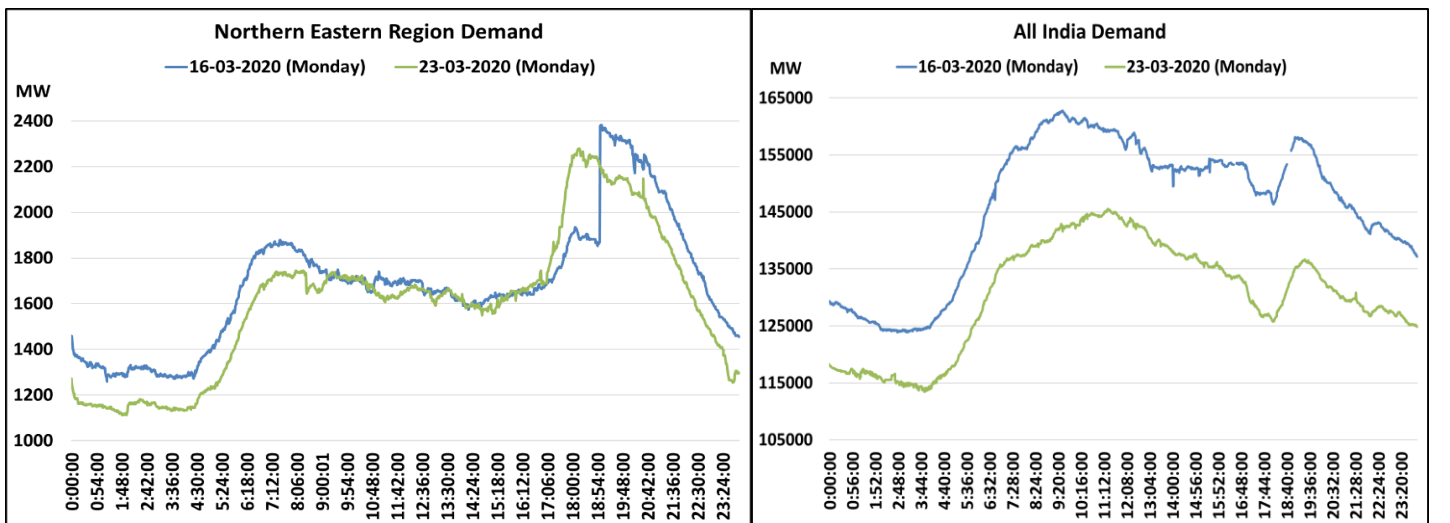

## All India and region wise load curve for 23<sup>rd</sup> March 2020 as compared with 16<sup>th</sup> March 2020 (Monday)

Date	Energy Consumption ( GWh )					
	Northern Region	Western Region	Southern Region	Eastern Region	North Eastern Region	All India
<b>16-March-2020</b>	812	1165	1120	370	40.32	3507
<b>23-March-2020</b>	737	995	1036	327	38.47	3133