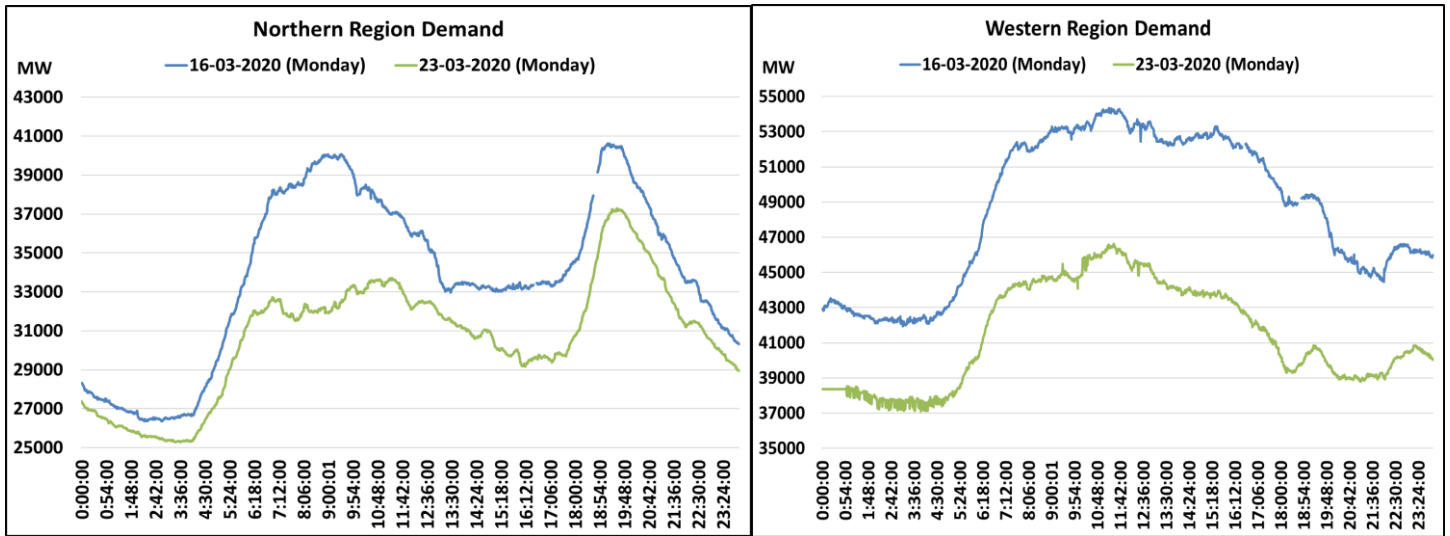

## All India and region wise load curve for 23<sup>rd</sup> March 2020 as compared with 16<sup>th</sup> March 2020 (Monday)

Date	Energy Consumption ( GWh )					
	Northern Region	Western Region	Southern Region	Eastern Region	North Eastern Region	All India
<b>16-March-2020</b>	812	1165	1120	370	40.32	3507
<b>23-March-2020</b>	737	995	1036	327	38.47	3133