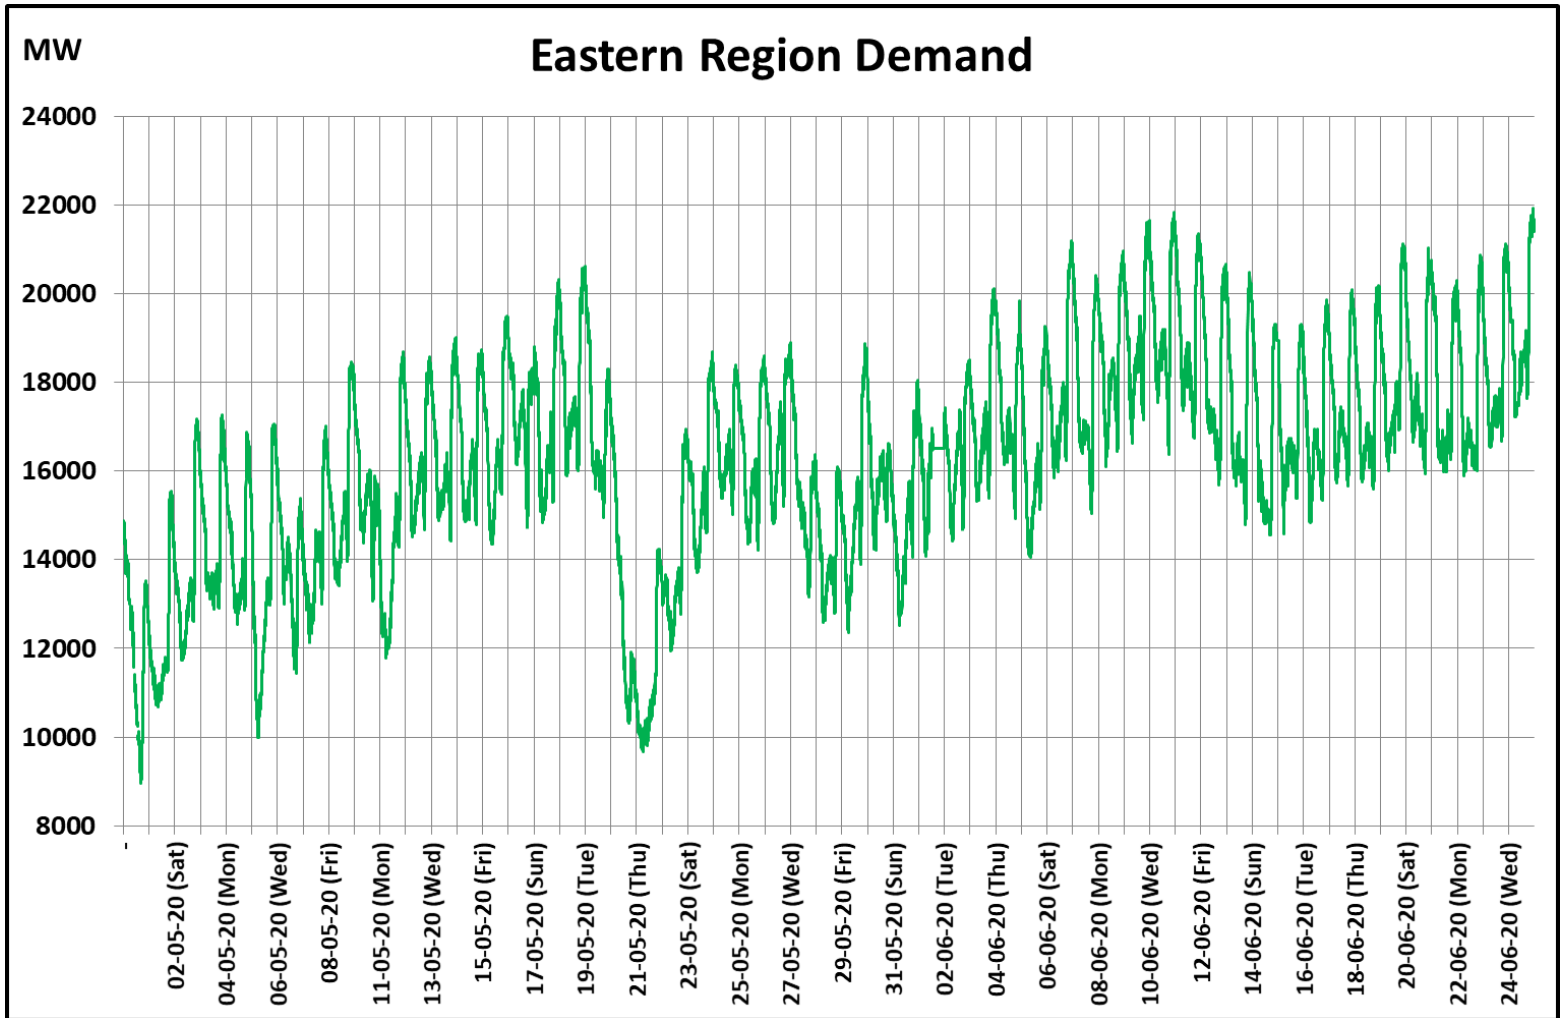

Power System Operation Corporation Limited
National Load Despatch Centre, New Delhi

22 March 2020: Janta Curfew

25 March – 14 April 2020: All-India containment measures vide MHA order no. 40-3/2020-DM-I(A)

5 April 2020: Lighting switch off event at 21:00 hrs for 9 minutes

14 April – 3 May 2020: Extension of all-India containment measures

posoco.in/covid-19