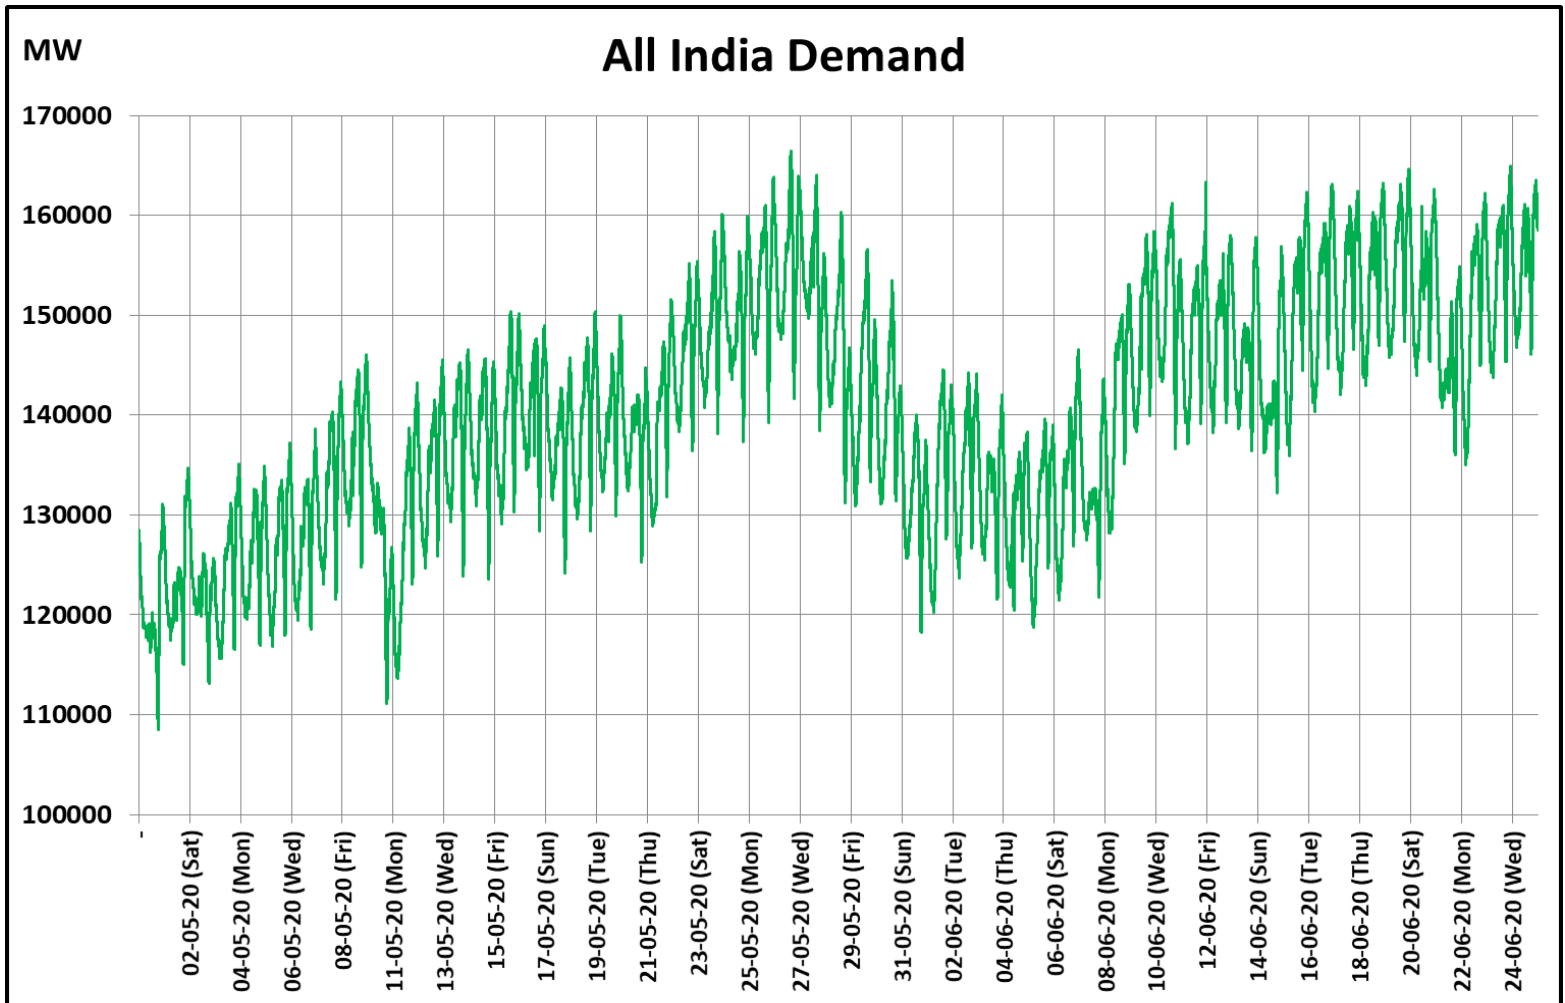

All-India and Region-wise Continuous Demand Patterns during Management of COVID -19

22 March 2020: Janta Curfew

25 March – 14 April 2020: All-India containment measures vide MHA order no. 40-3/2020-DM-I(A)

5 April 2020: Lighting switch off event at 21:00 hrs for 9 minutes

14 April – 3 May 2020: Extension of all-India containment measures

posoco.in/covid-19