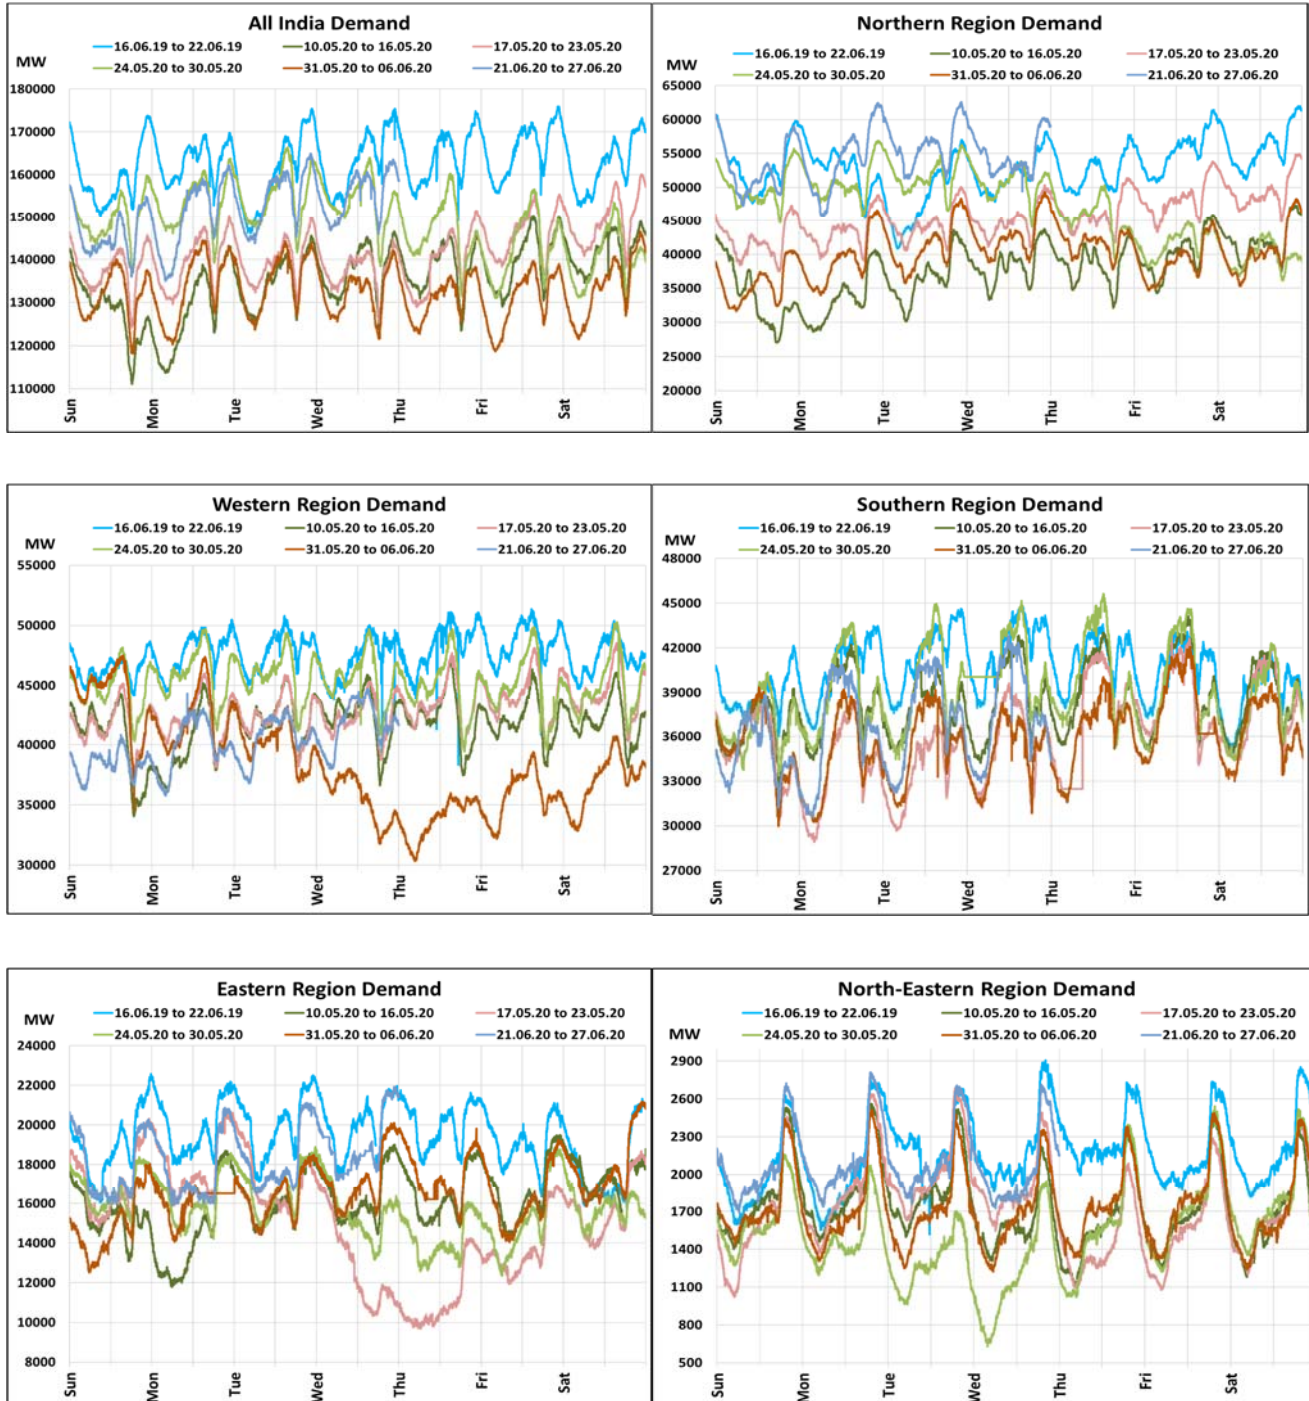

All-India and Region-wise Weekly Demand Patterns during Management of COVID -19

Date	Energy Consumption (GWh)					
	Northern Region	Western Region	Southern Region	Eastern Region	North-Eastern Region	All India
18-Jun-20	1438	950	881	415	47	3731
19-Jun-20	1425	964	895	432	51	3767
20-Jun-20	1358	977	901	432	52	3719
21-Jun-20	1270	949	861	418	50	3549
22-Jun-20	1294	980	881	419	52	3625
23-Jun-20	1351	995	901	436	51	3734
24-Jun-20	1314	1015	907	455	50	3740

22 March 2020: Janta Curfew

25 March – 14 April 2020: All-India containment measures vide MHA order no. 40-3/2020-DM-I(A)

5 April 2020: Lighting switch off event at 21:00 hrs for 9 minutes

14 April – 31 May 2020: Extension of all-India containment measures

All-India Maximum Demand and Energy Met during Management of COVID -19 in comparison to 2019

22 March 2020: Janta Curfew

25 March – 14 April 2020: All-India containment measures vide MHA order no. 40-3/2020-DM-I(A)

22 March 2020: Janta Curfew

25 March – 14 April 2020: All-India containment measures vide MHA order no. 40-3/2020-DM-I(A)

5 April 2020: Lighting switch off event at 21:00 hrs for 9 minutes

14 April – 3 May 2020: Extension of all-India containment measures