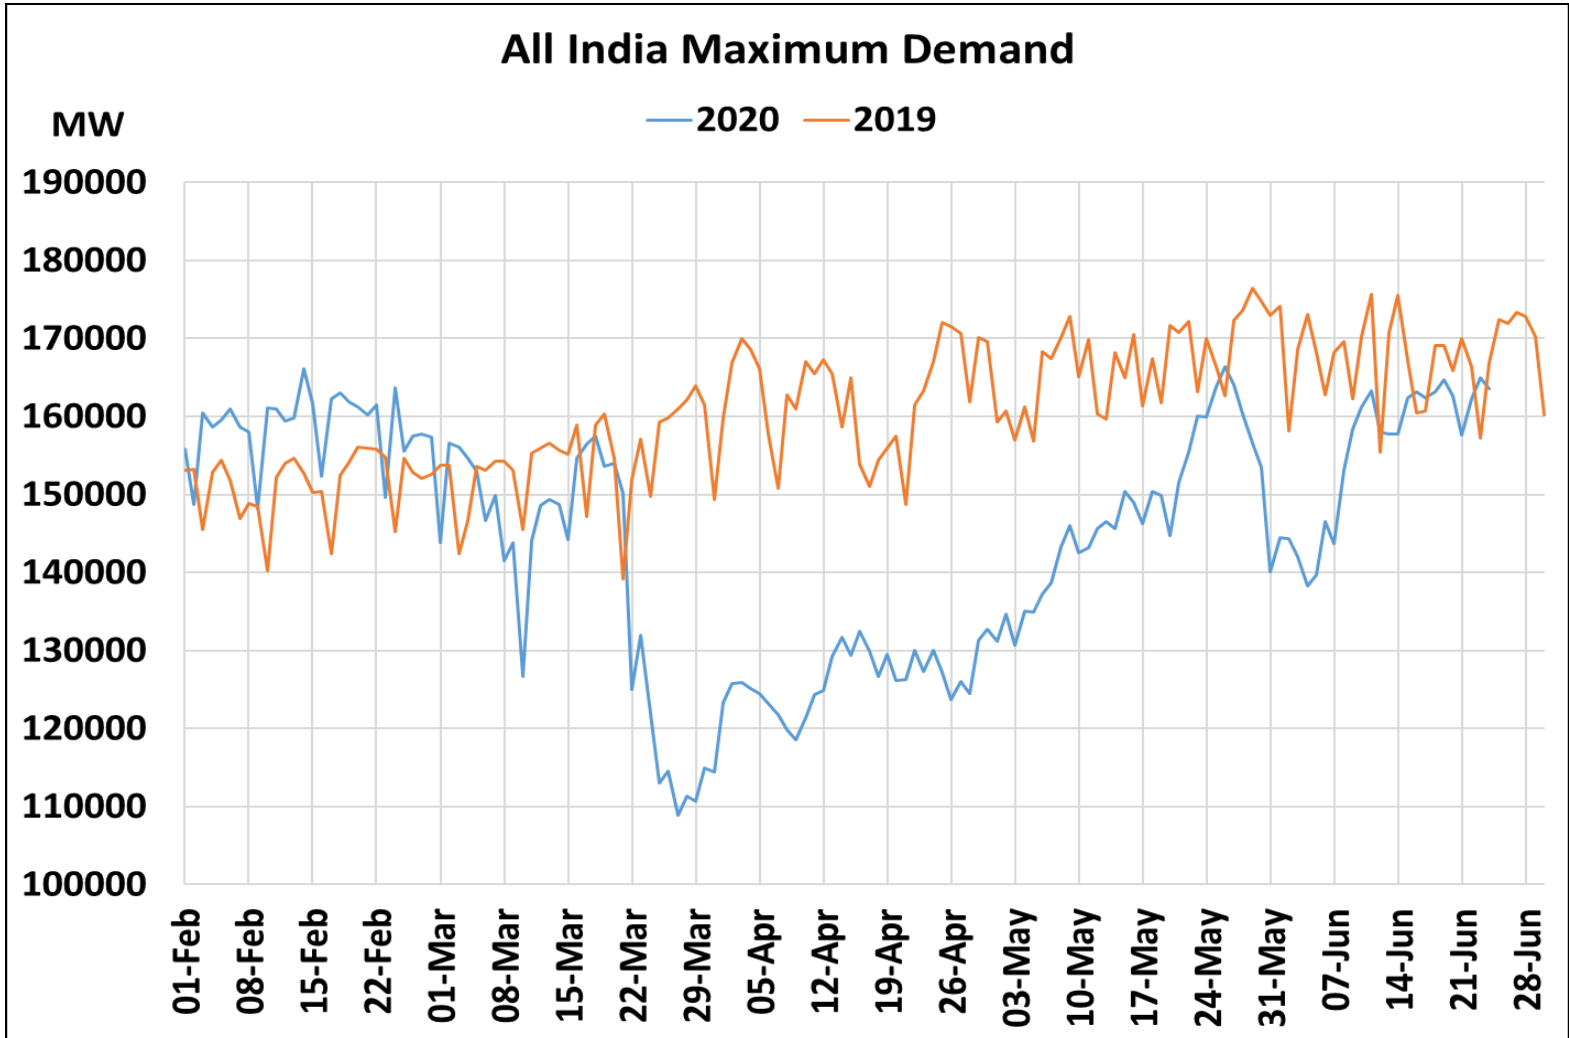

All-India Maximum Demand and Energy Met during Management of COVID -19 in comparison to 2019

22 March 2020: Janta Curfew

25 March – 14 April 2020: All-India containment measures vide MHA order no. 40-3/2020-DM-I(A)

5 April 2020: Lighting switch off event at 21:00 hrs for 9 minutes

14 April – 31 May 2020: Extension of all-India containment measures

posoco.in/covid-19