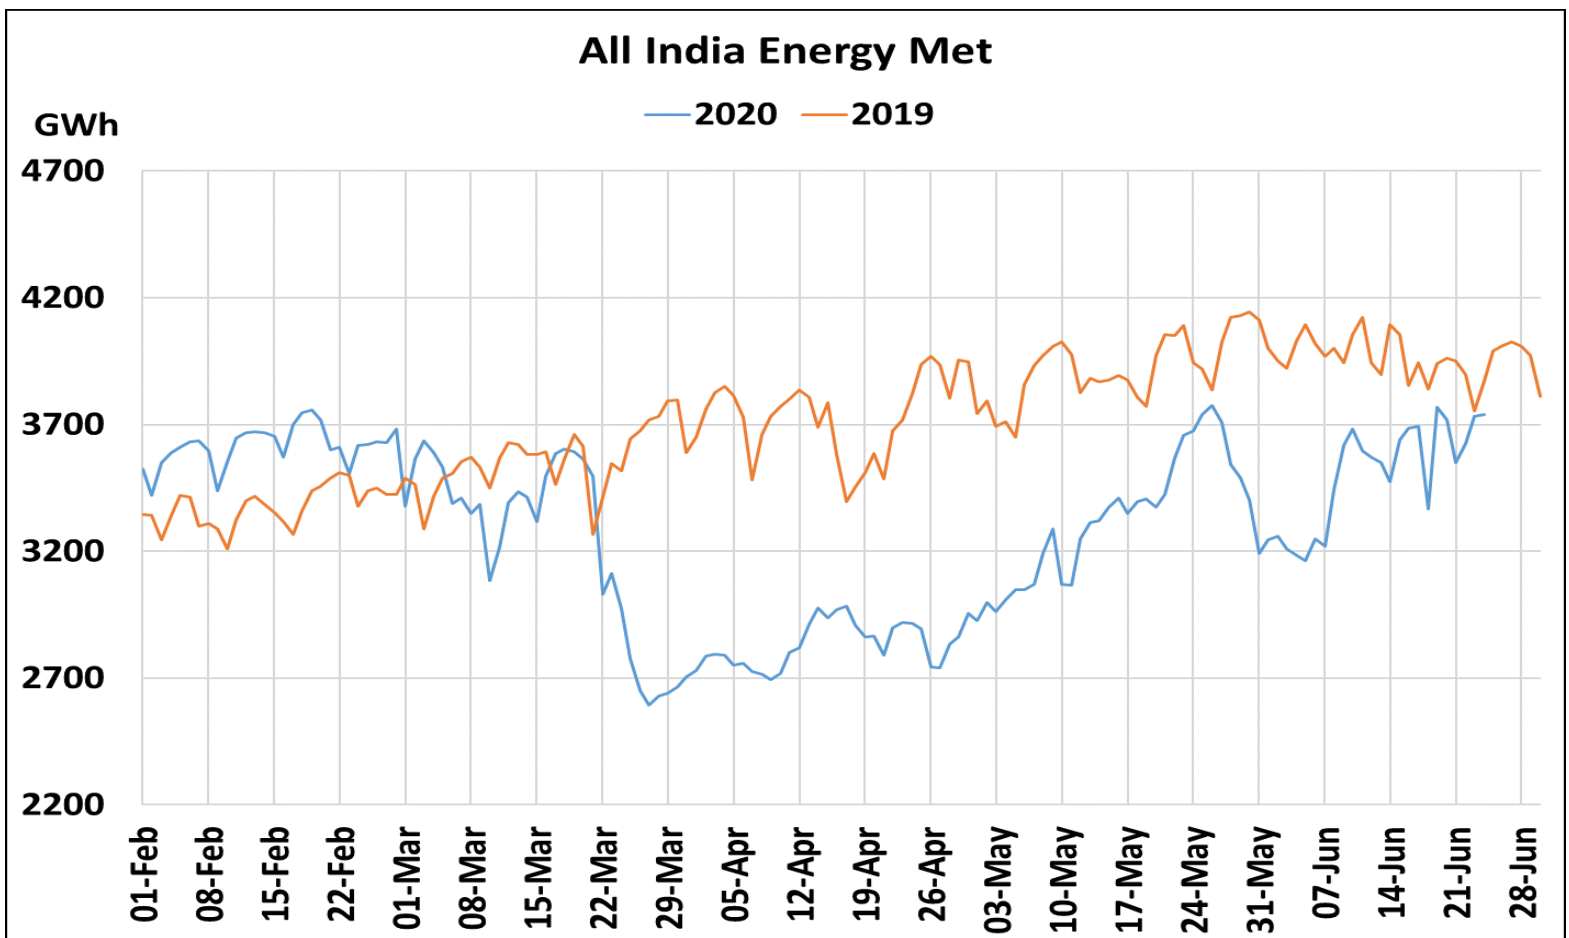

All-India Maximum Demand and Energy Met during Management of COVID -19 in comparison to 2019

22 March 2020: Janta Curfew

25 March – 14 April 2020: All-India containment measures vide MHA order no. 40-3/2020-DM-I(A)

5 April 2020: Lighting switch off event at 21:00 hrs for 9 minutes

14 April – 31 May 2020: Extension of all-India containment measures

posoco.in/covid-19