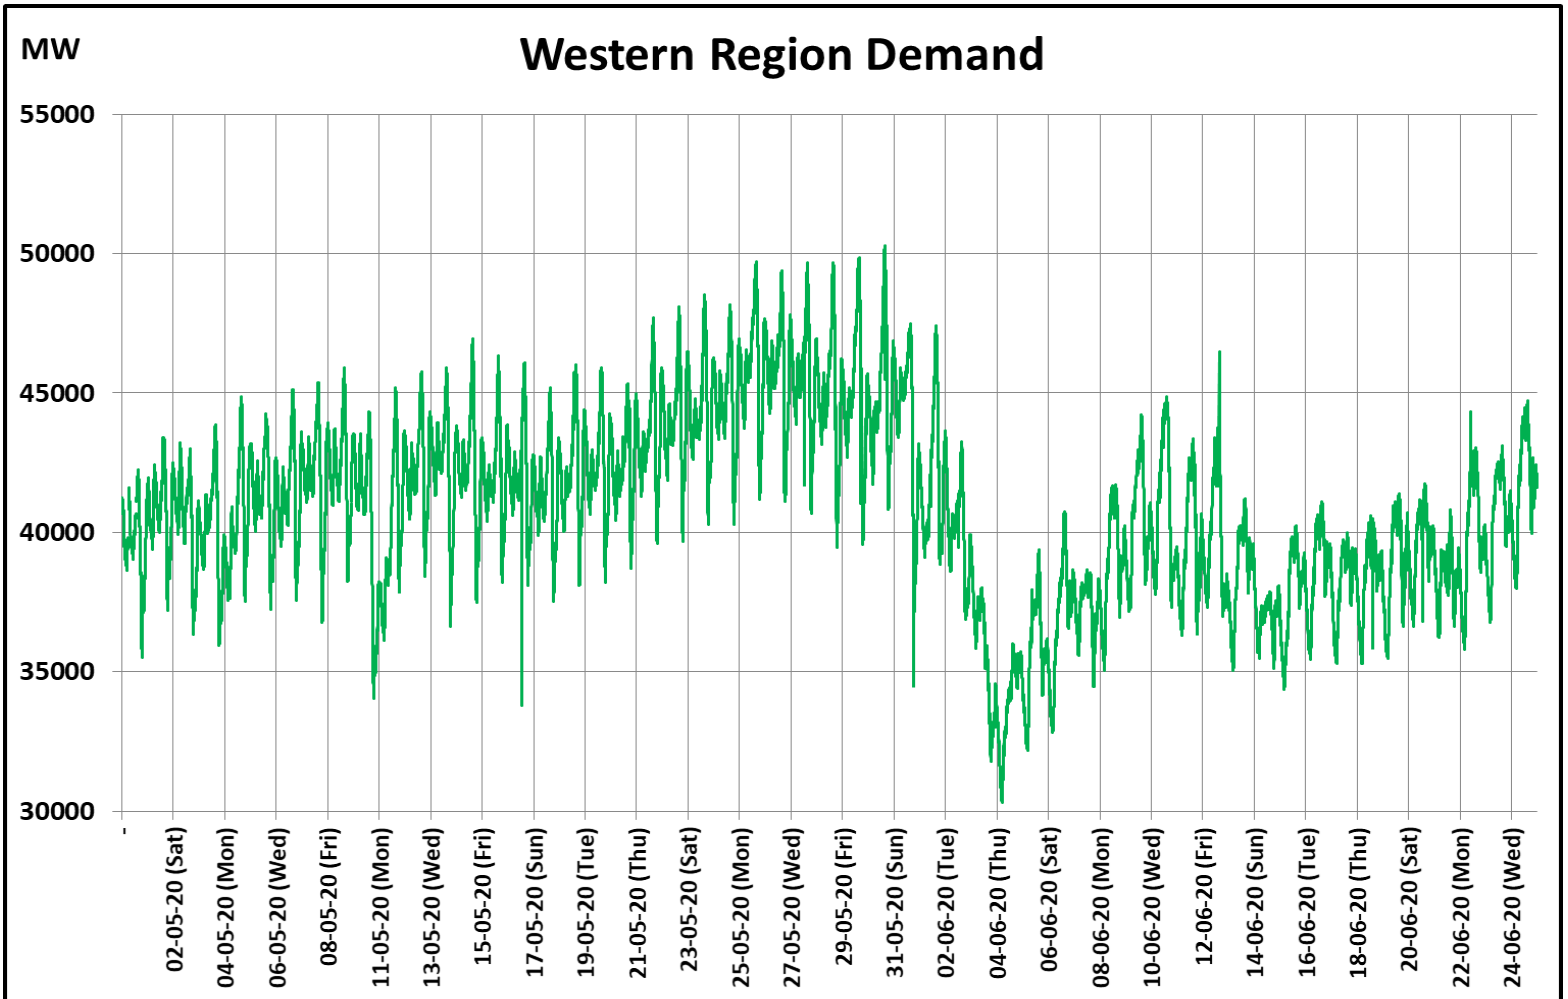

Power System Operation Corporation Limited
National Load Despatch Centre, New Delhi

22 March 2020: Janta Curfew

25 March – 14 April 2020: All-India containment measures vide MHA order no. 40-3/2020-DM-I(A)

5 April 2020: Lighting switch off event at 21:00 hrs for 9 minutes

14 April – 3 May 2020: Extension of all-India containment measures

posoco.in/covid-19