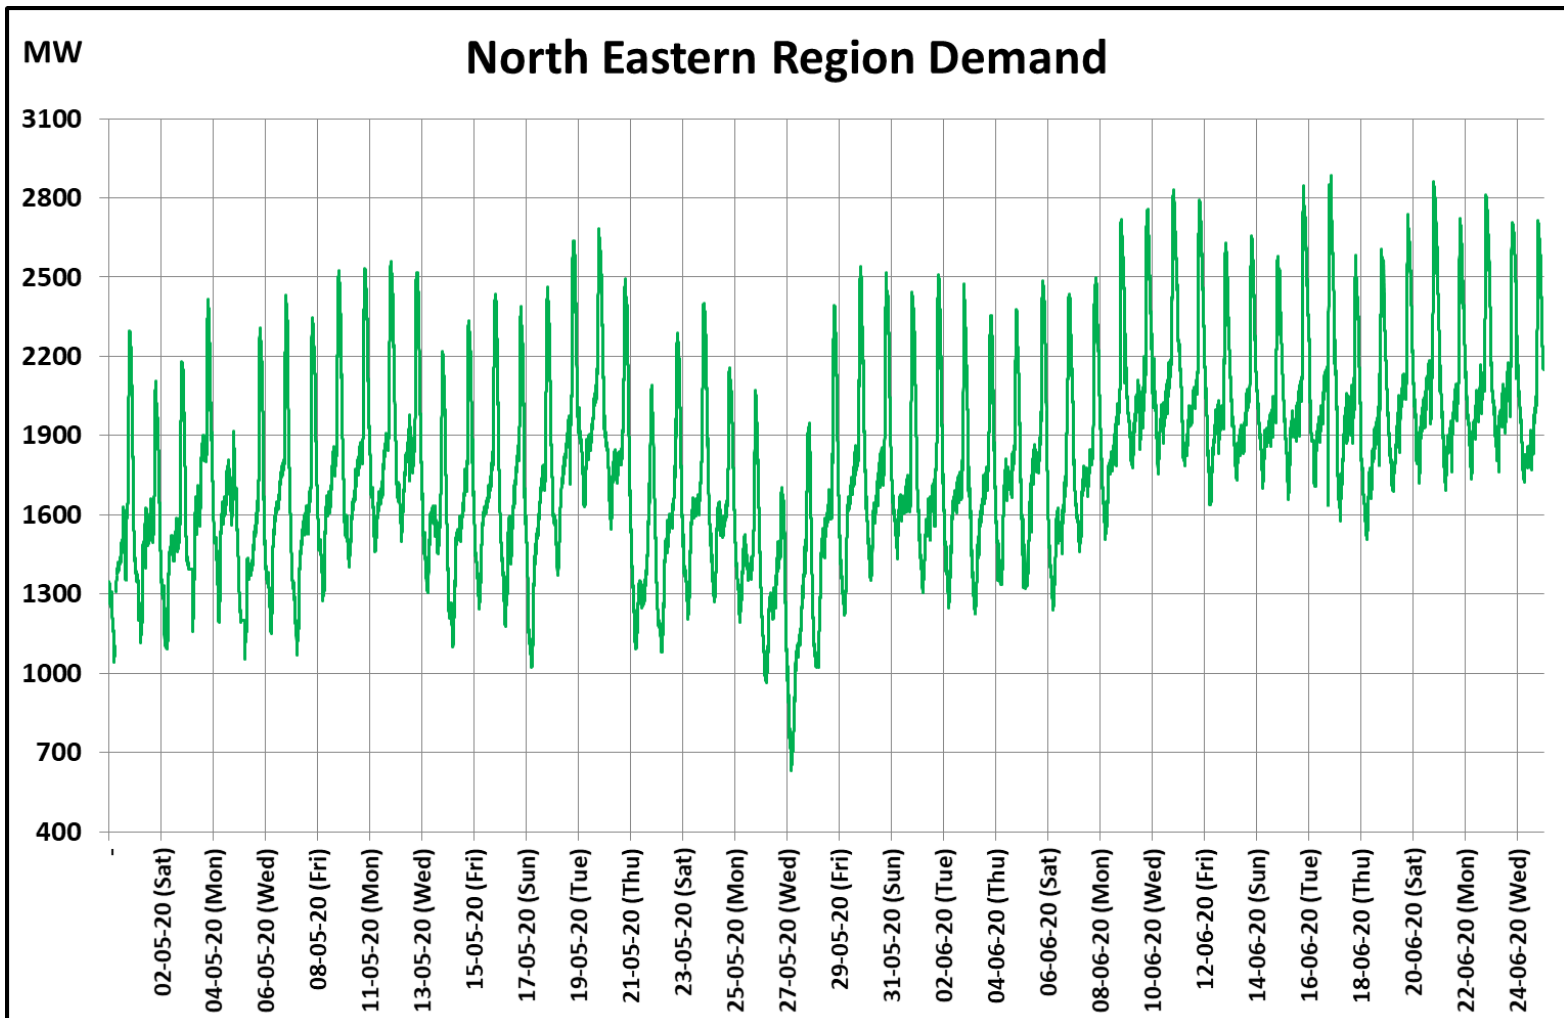

Power System Operation Corporation Limited
National Load Despatch Centre, New Delhi

22 March 2020: Janta Curfew

25 March – 14 April 2020: All-India containment measures vide MHA order no. 40-3/2020-DM-I(A)

5 April 2020: Lighting switch off event at 21:00 hrs for 9 minutes

14 April – 3 May 2020: Extension of all-India containment measures

posoco.in/covid-19