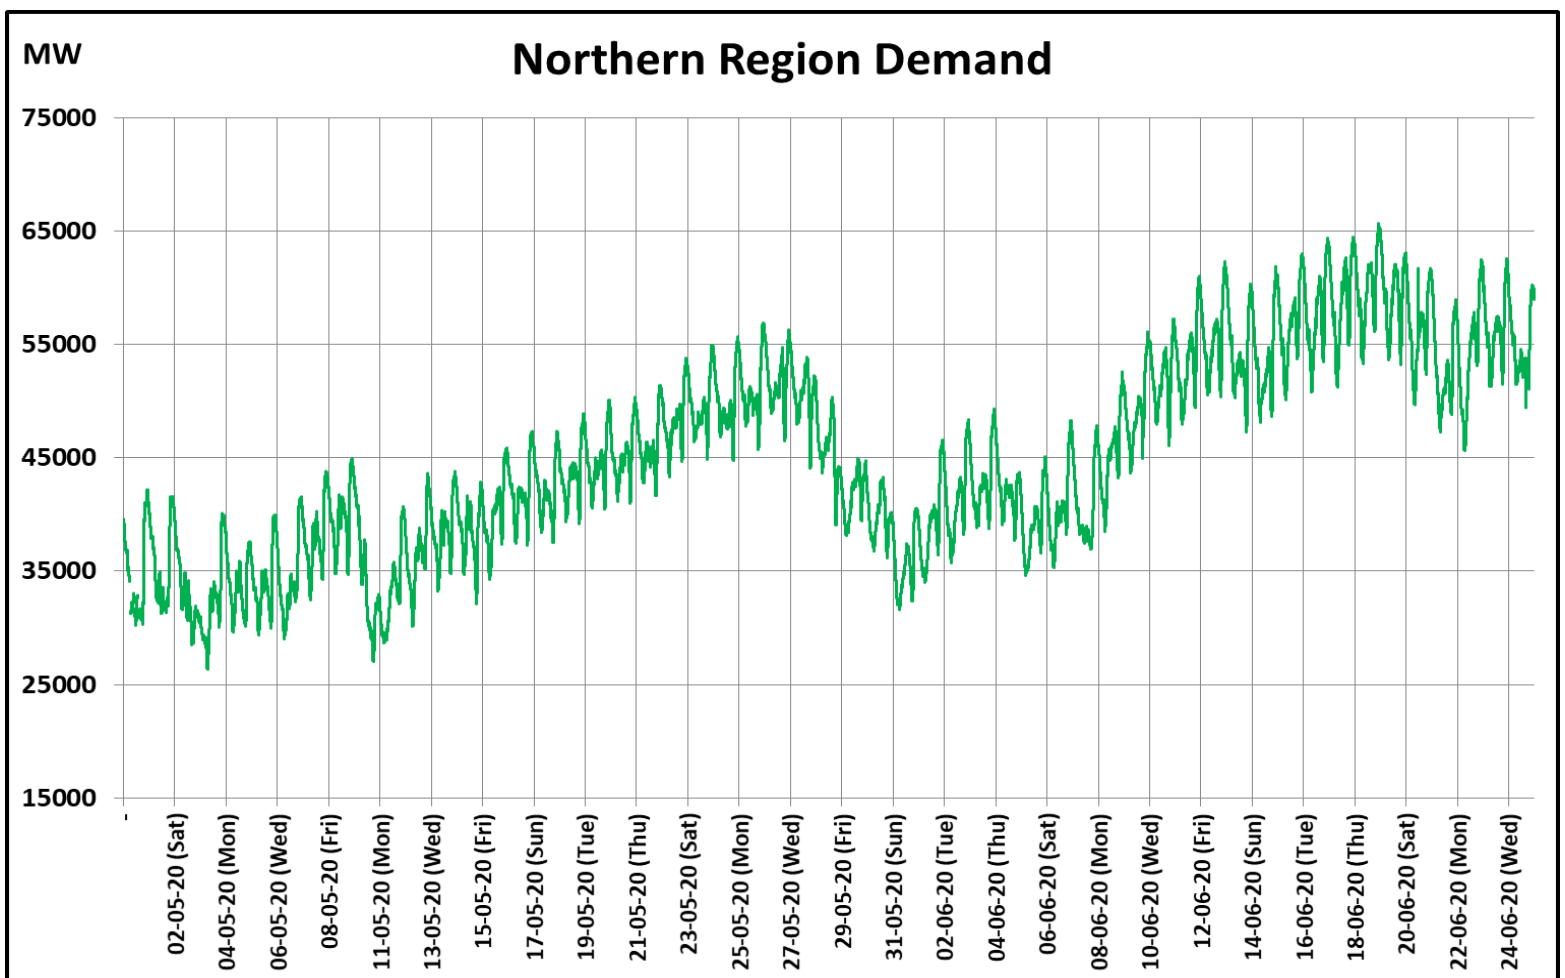

All-India and Region-wise Continuous Demand Patterns during Management of COVID -19

22 March 2020: Janta Curfew

25 March – 14 April 2020: All-India containment measures vide MHA order no. 40-3/2020-DM-I(A)

5 April 2020: Lighting switch off event at 21:00 hrs for 9 minutes

14 April – 3 May 2020: Extension of all-India containment measures

posoco.in/covid-19