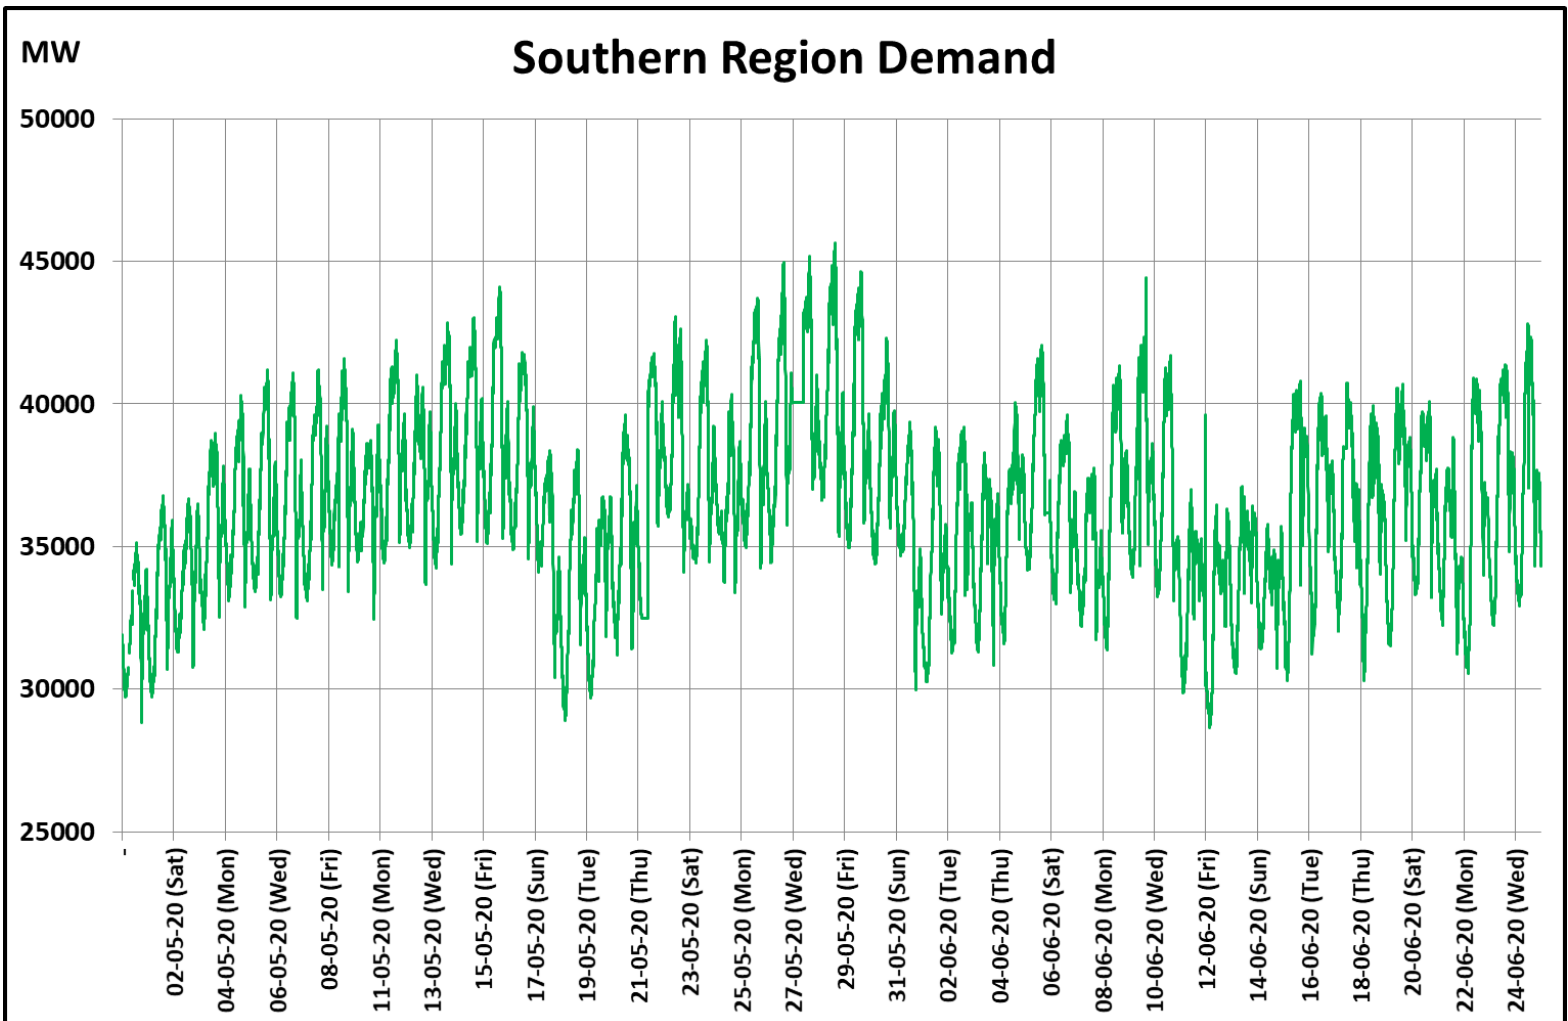

Power System Operation Corporation Limited
National Load Despatch Centre, New Delhi

22 March 2020: Janta Curfew

25 March – 14 April 2020: All-India containment measures vide MHA order no. 40-3/2020-DM-I(A)

5 April 2020: Lighting switch off event at 21:00 hrs for 9 minutes

14 April – 3 May 2020: Extension of all-India containment measures

posoco.in/covid-19