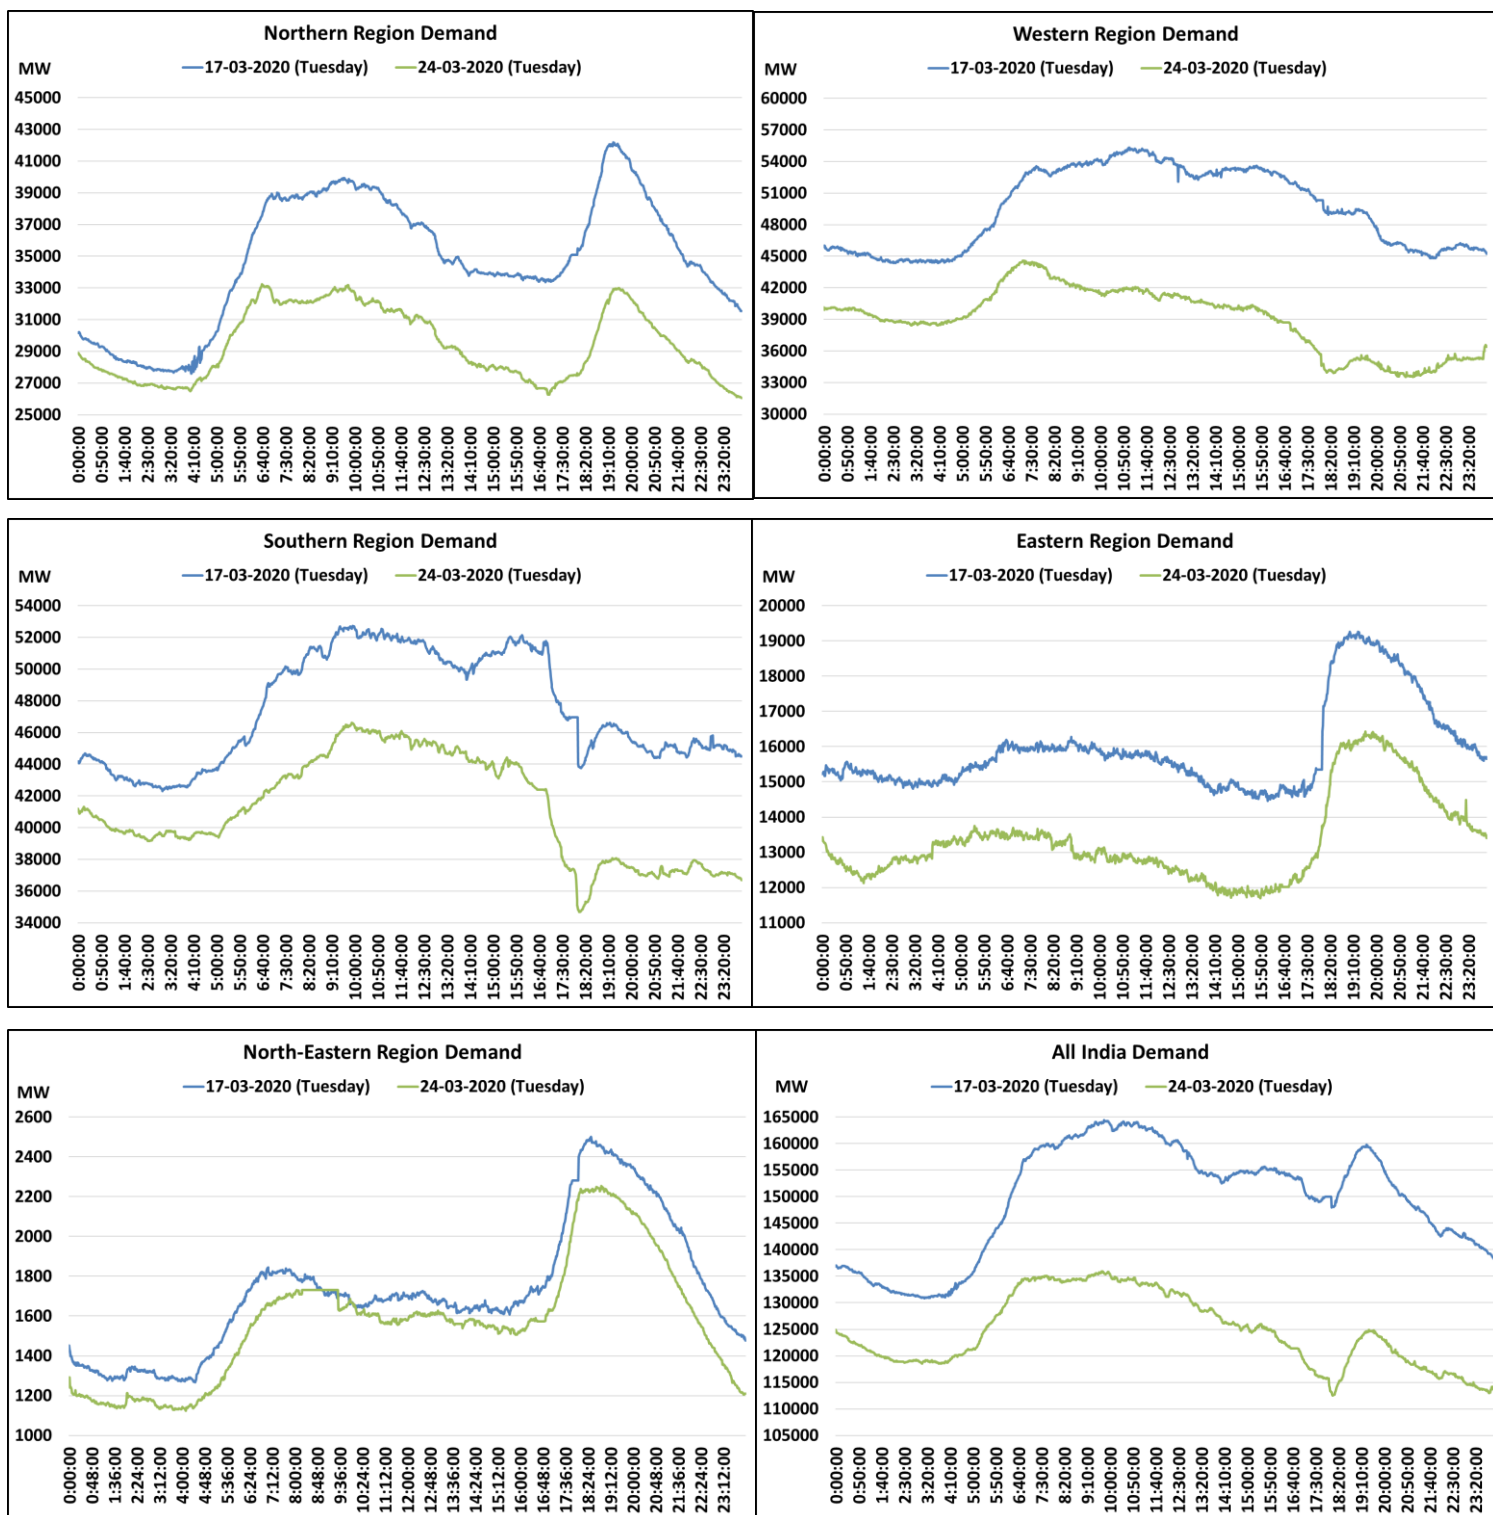

All India and region wise load curve for 24th March 2020 as compared with 17th March 2020 (Tuesday)

Date	Energy Consumption (GWh)					
	Northern Region	Western Region	Southern Region	Eastern Region	North-Eastern Region	All India
17-March-2020	827	1187	1148	383	41.52	3586
24-March-2020	695	944	983	314	38.54	2975