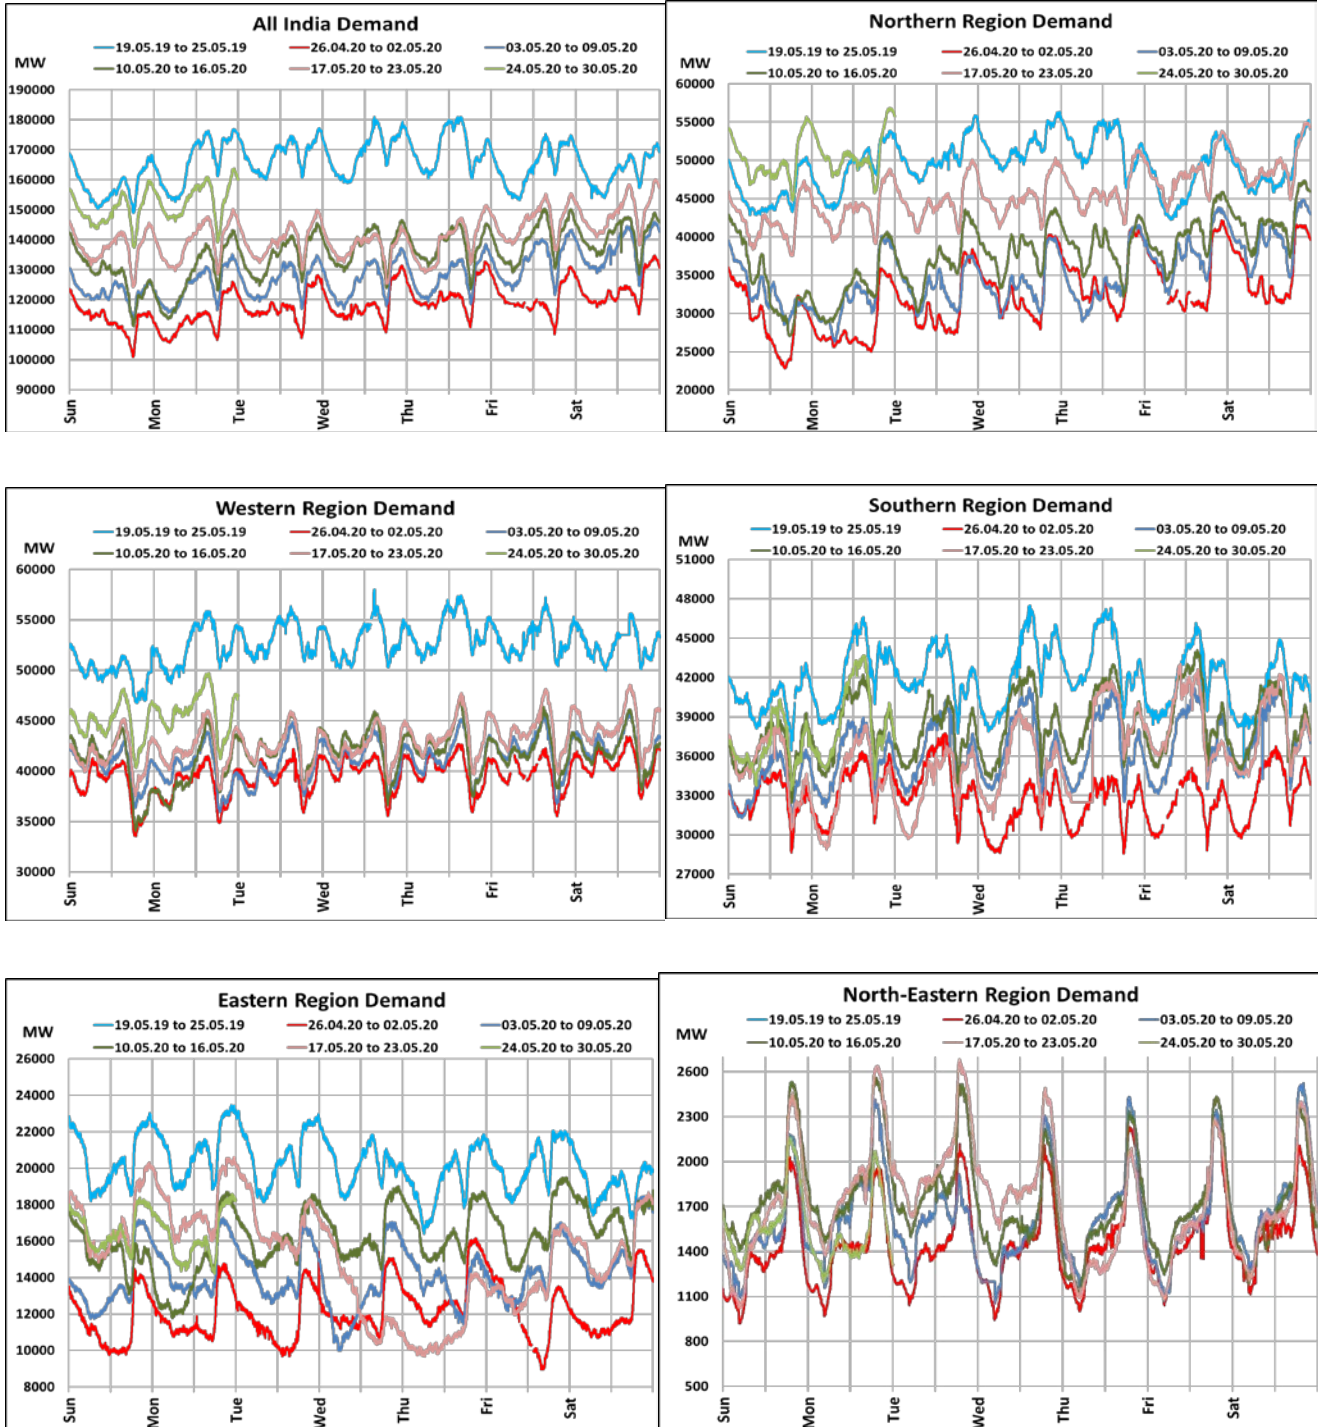

All-India and Region-wise Weekly Demand Patterns during Management of COVID -19

Date	Energy Consumption (GWh)					
	Northern Region	Western Region	Southern Region	Eastern Region	North-Eastern Region	All India
19-May-20	1065	1050	837	405	48	3405
20-May-20	1087	1052	898	294	45	3375
21-May-20	1109	1076	932	269	37	3423
22-May-20	1164	1087	954	325	39	3569
23-May-20	1192	1095	959	369	41	3656
24-May-20	1201	1100	938	396	39	3675
25-May-20	1229	1125	960	390	37	3740

22 March 2020: Janta Curfew

25 March – 14 April 2020: All-India containment measures vide MHA order no. 40-3/2020-DM-I(A)

5 April 2020: Lighting switch off event at 21:00 hrs for 9 minutes

14 April – 31 May 2020: Extension of all-India containment measures

All-India Maximum Demand and Energy Met during Management of COVID -19 in comparison to 2019

22 March 2020: Janta Curfew

25 March – 14 April 2020: All-India containment measures vide MHA order no. 40-3/2020-DM-I(A)