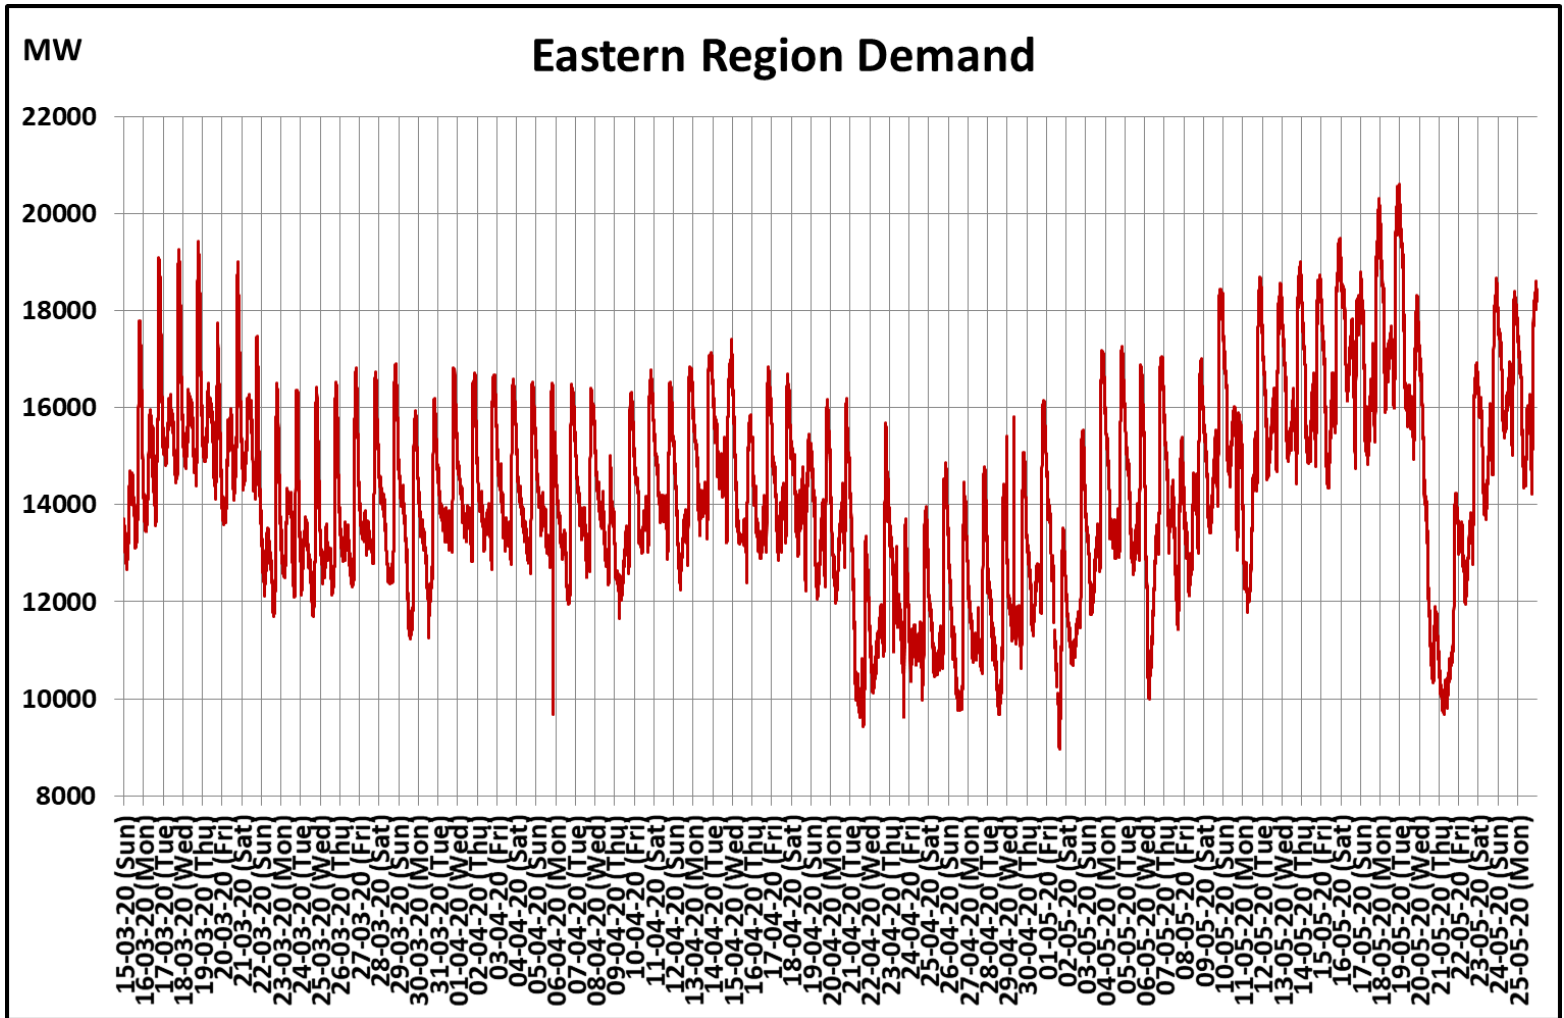

**Power System Operation Corporation Limited
National Load Despatch Centre, New Delhi**

22 March 2020: *Janta Curfew*

25 March – 14 April 2020: *All-India containment measures vide MHA order no. 40-3/2020-DM-I(A)*

5 April 2020: *Lighting switch off event at 21:00 hrs for 9 minutes*

14 April – 3 May 2020: *Extension of all-India containment measures*

posoco.in/covid-19