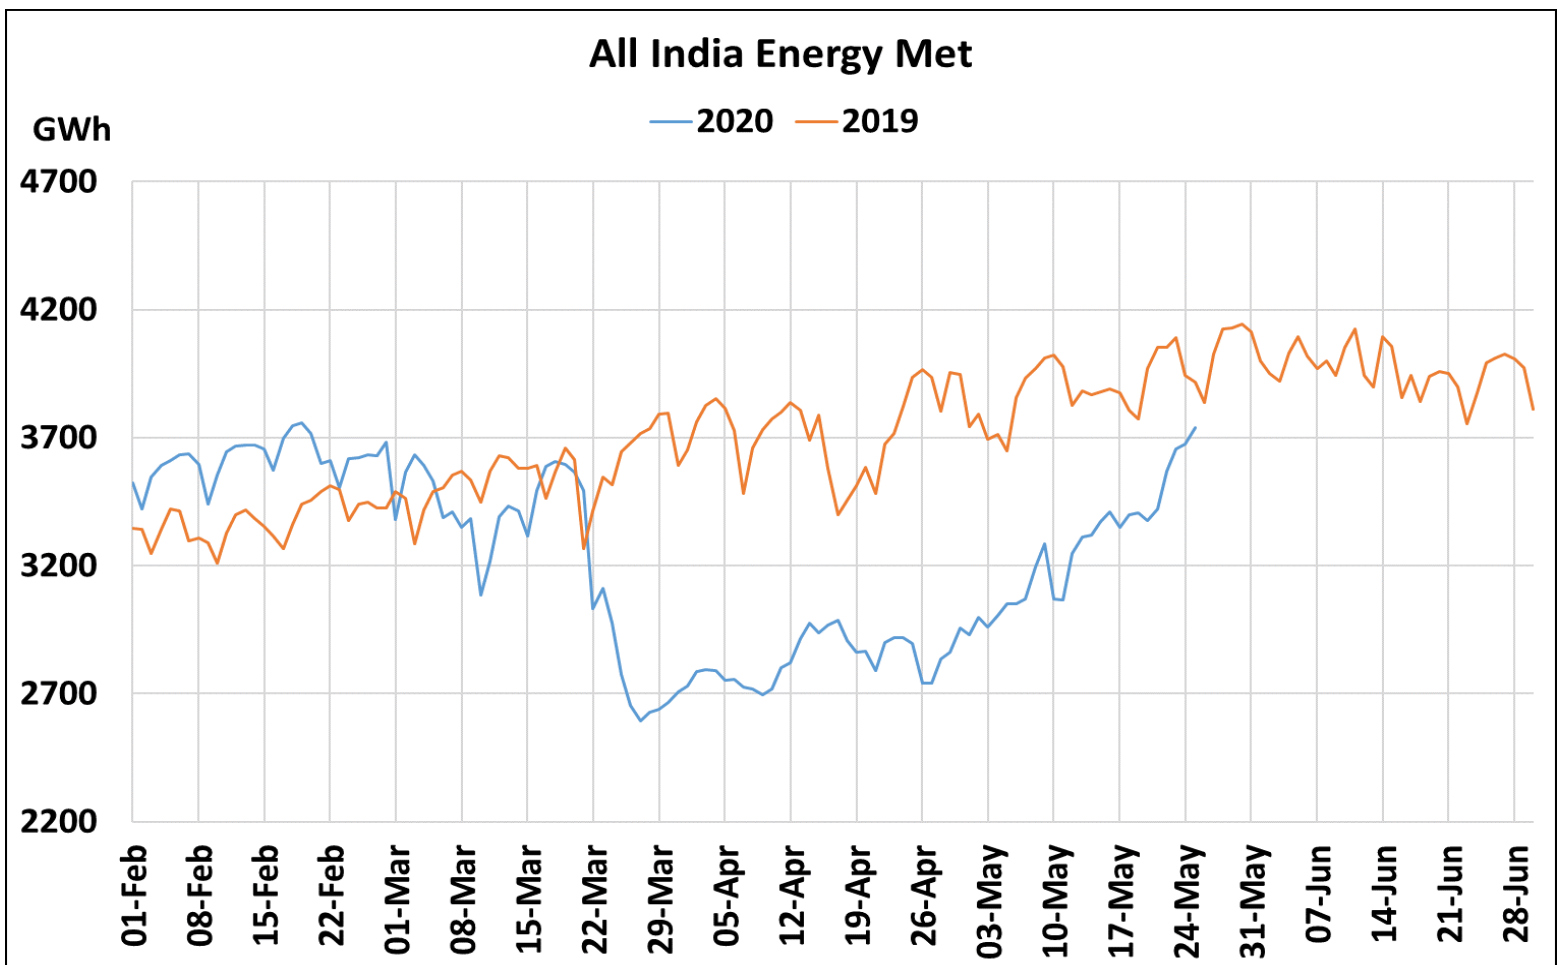

All-India Maximum Demand and Energy Met during Management of COVID -19 in comparison to 2019

22 March 2020: Janta Curfew

25 March – 14 April 2020: All-India containment measures vide MHA order no. 40-3/2020-DM-I(A)

5 April 2020: Lighting switch off event at 21:00 hrs for 9 minutes

14 April – 3 May 2020: Extension of all-India containment measures

posoco.in/covid-19