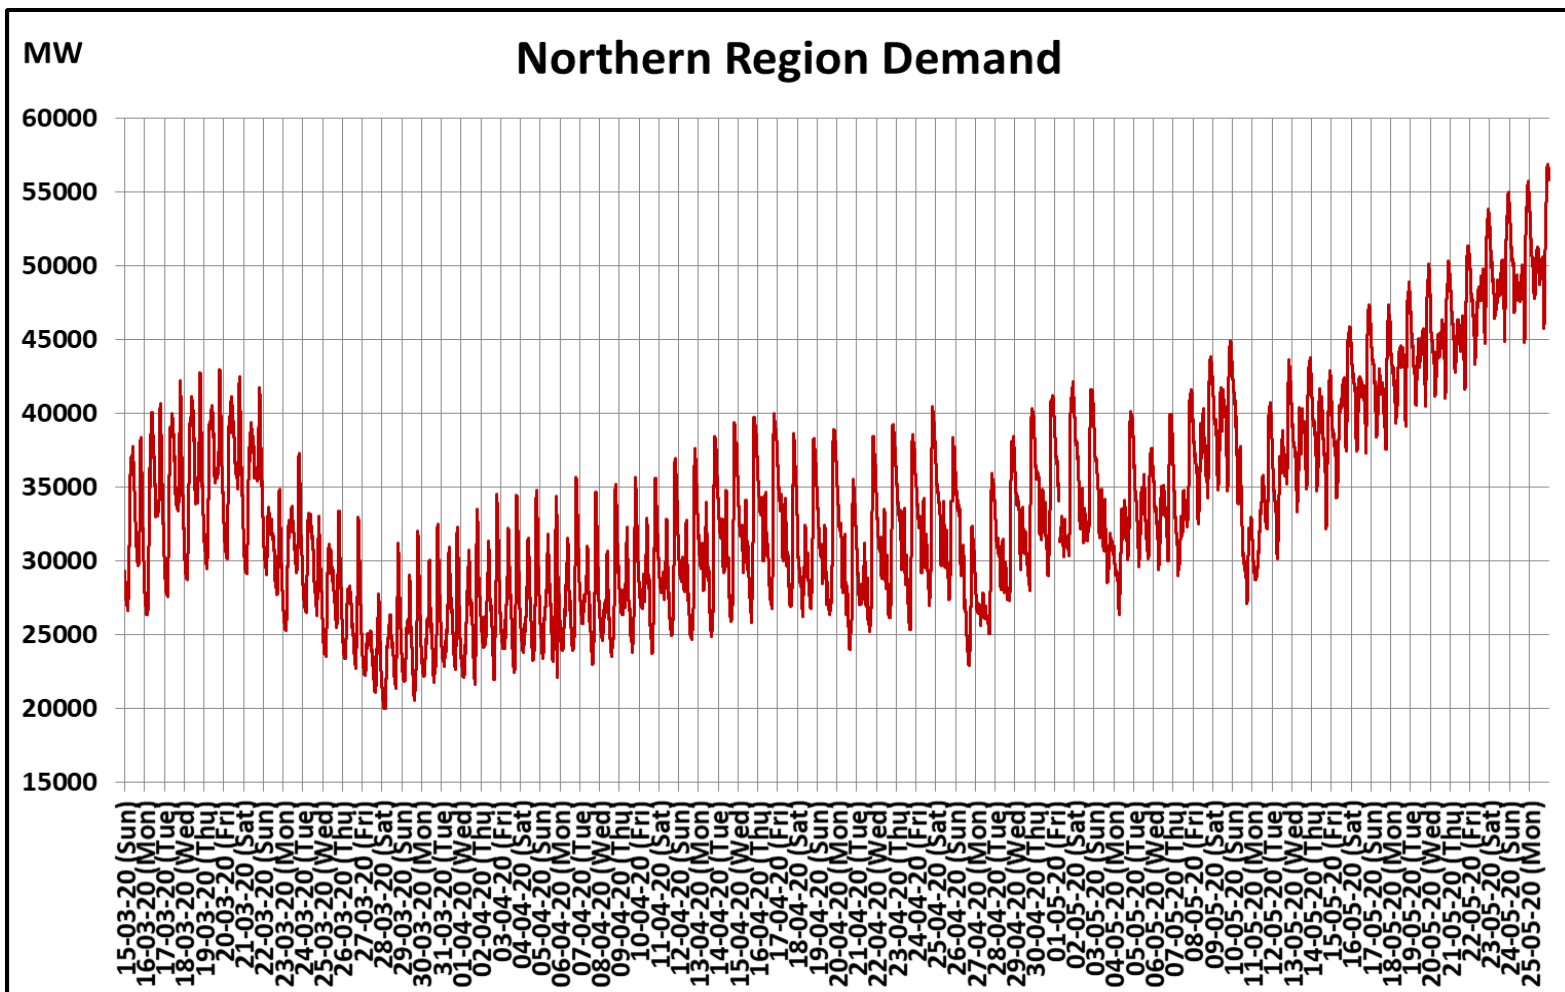

All-India and Region-wise Continuous Demand Patterns during Management of COVID -19

22 March 2020: Janta Curfew

25 March – 14 April 2020: All-India containment measures vide MHA order no. 40-3/2020-DM-I(A)

5 April 2020: Lighting switch off event at 21:00 hrs for 9 minutes

14 April – 3 May 2020: Extension of all-India containment measures