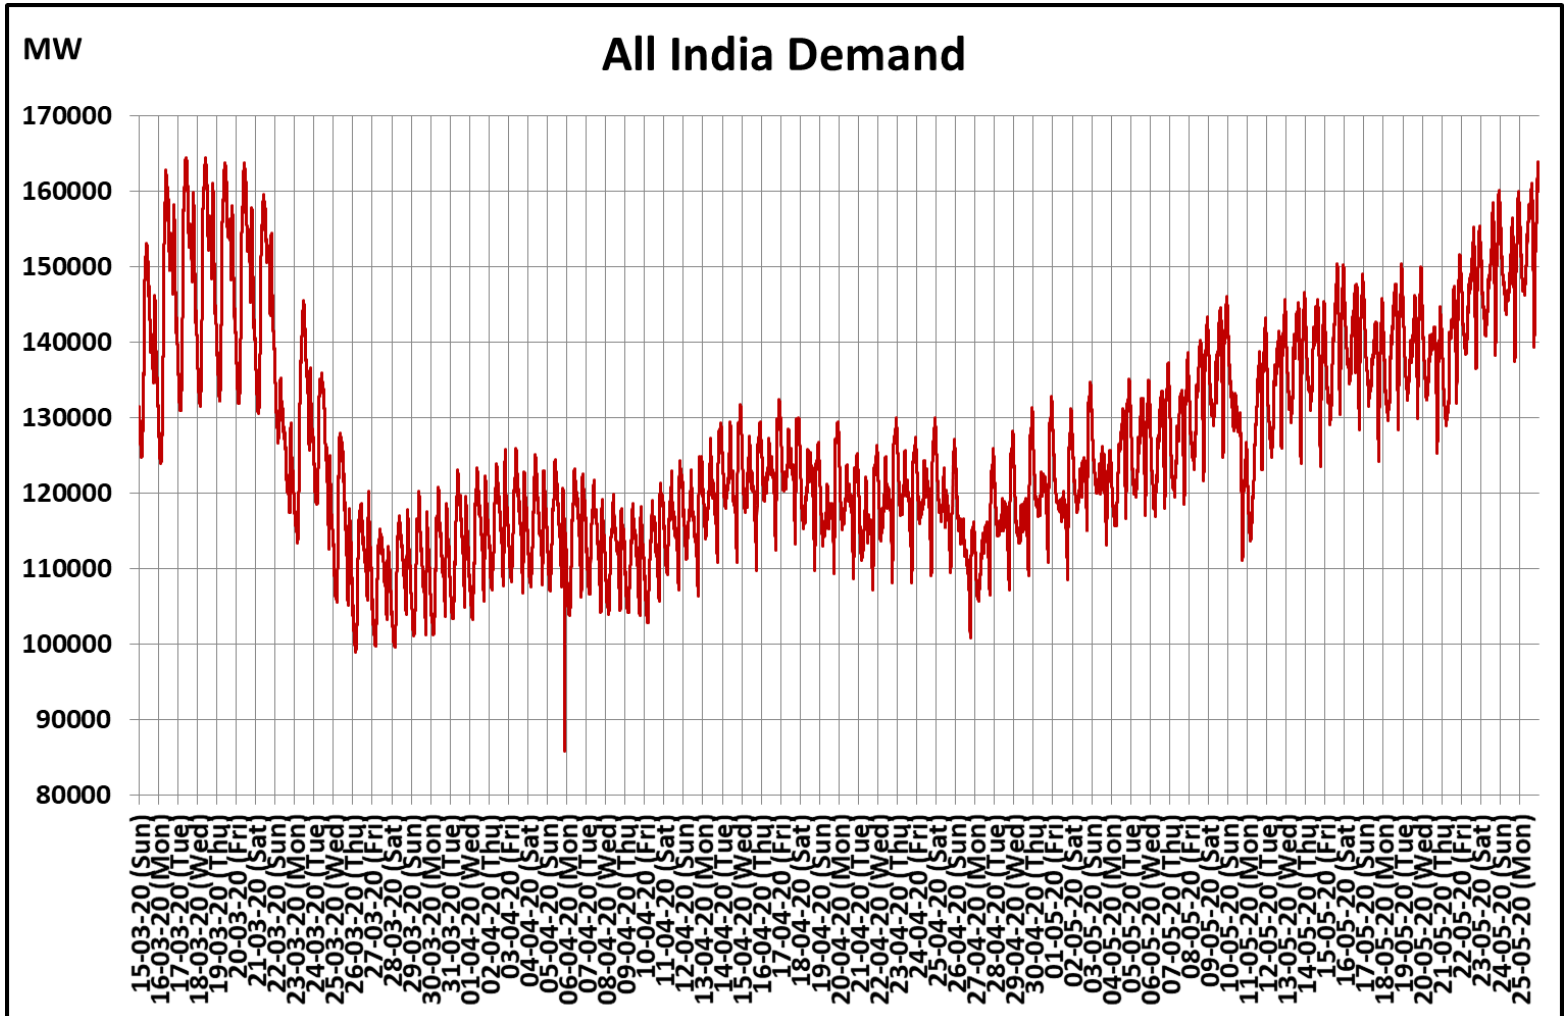

All-India and Region-wise Continuous Demand Patterns during Management of COVID -19

22 March 2020: Janta Curfew

25 March – 14 April 2020: All-India containment measures vide MHA order no. 40-3/2020-DM-I(A)

5 April 2020: Lighting switch off event at 21:00 hrs for 9 minutes

14 April – 3 May 2020: Extension of all-India containment measures