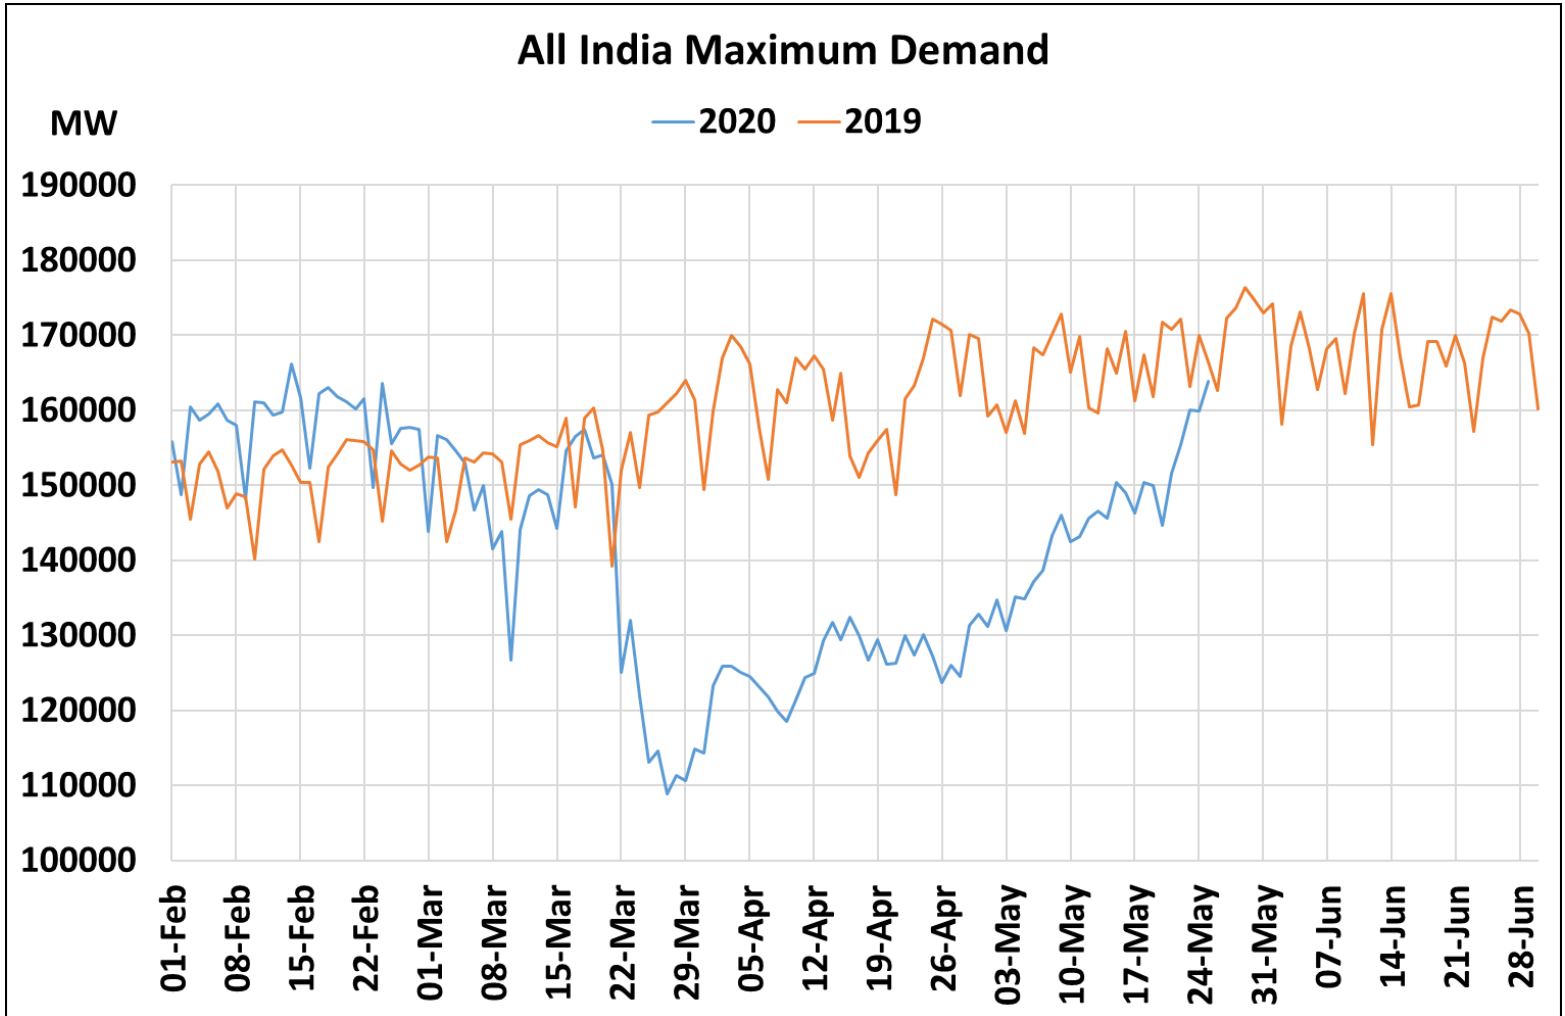

All-India Maximum Demand and Energy Met during Management of COVID -19 in comparison to 2019

22 March 2020: Janta Curfew

25 March – 14 April 2020: All-India containment measures vide MHA order no. 40-3/2020-DM-I(A)

5 April 2020: Lighting switch off event at 21:00 hrs for 9 minutes

14 April – 3 May 2020: Extension of all-India containment measures

posoco.in/covid-19