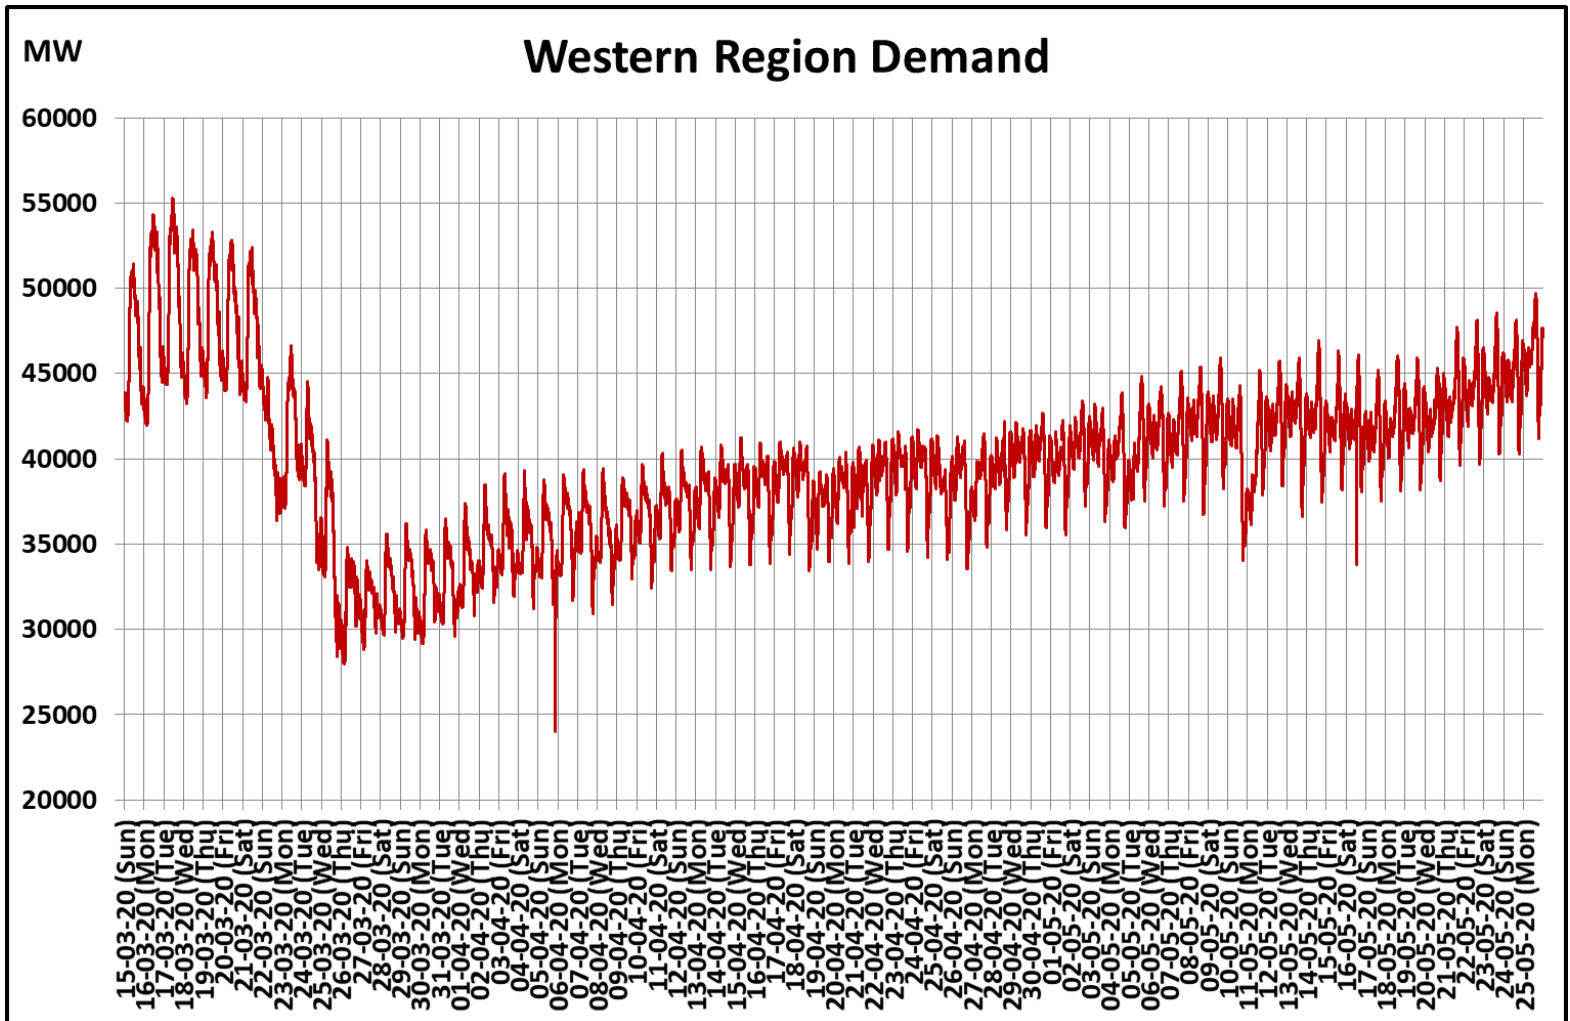

Power System Operation Corporation Limited
National Load Despatch Centre, New Delhi

22 March 2020: Janta Curfew

25 March – 14 April 2020: All-India containment measures vide MHA order no. 40-3/2020-DM-I(A)

5 April 2020: Lighting switch off event at 21:00 hrs for 9 minutes

14 April – 3 May 2020: Extension of all-India containment measures

posoco.in/covid-19