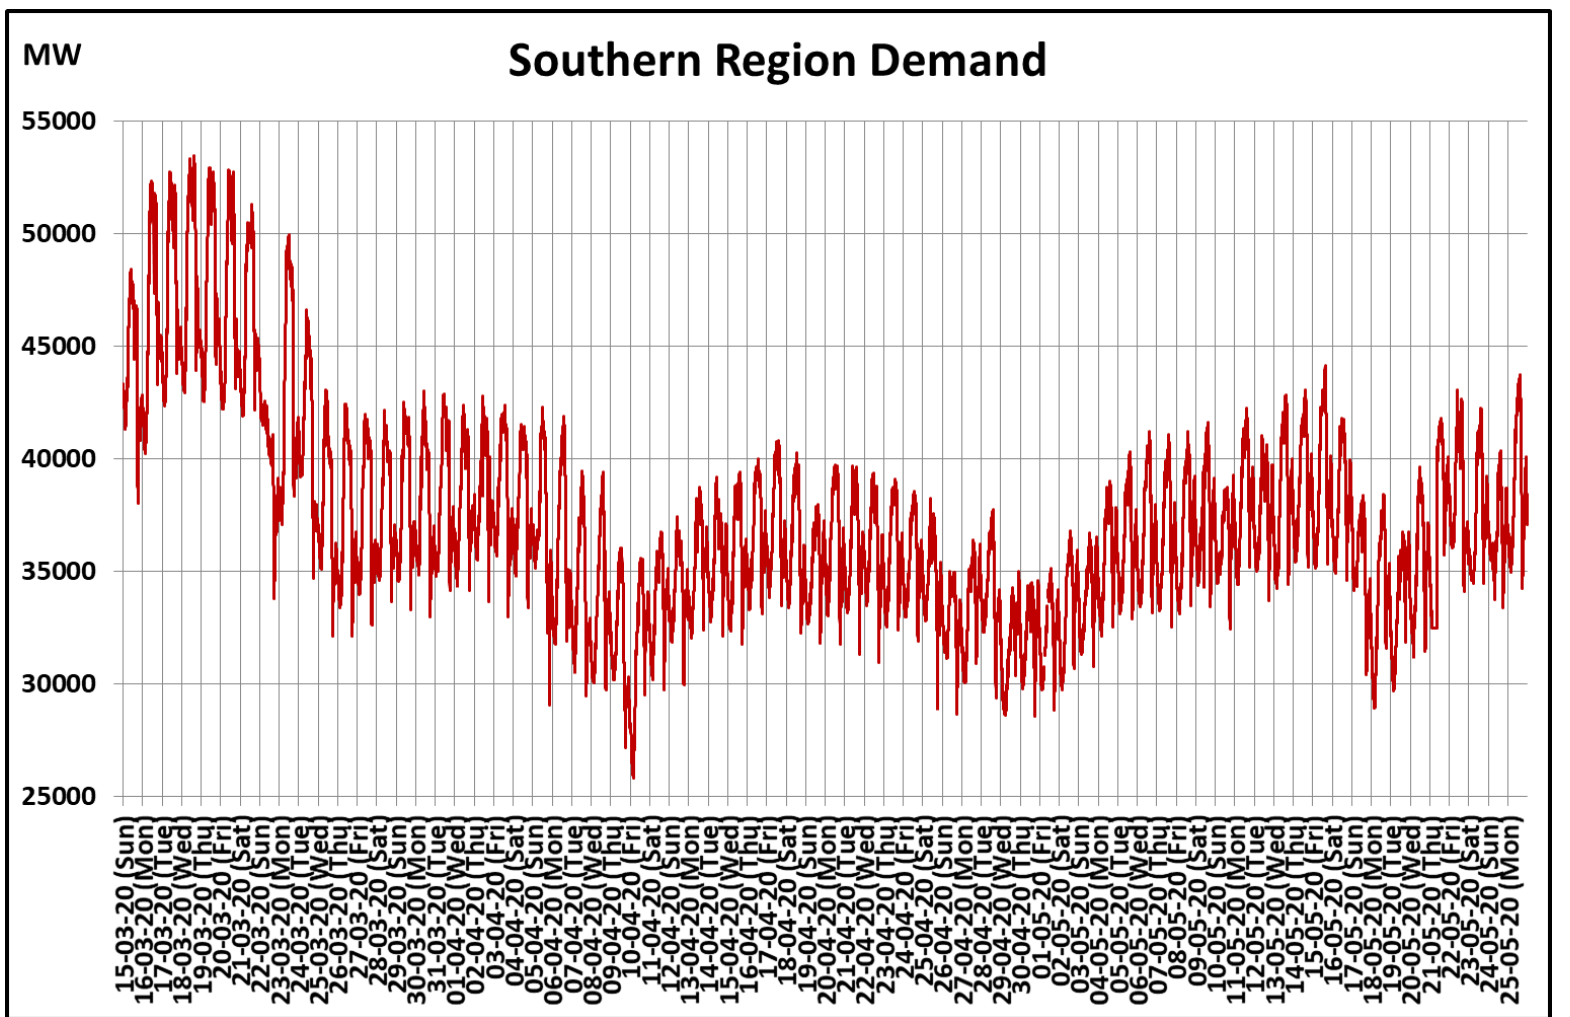

Power System Operation Corporation Limited
National Load Despatch Centre, New Delhi

22 March 2020: Janta Curfew

25 March – 14 April 2020: All-India containment measures vide MHA order no. 40-3/2020-DM-I(A)

5 April 2020: Lighting switch off event at 21:00 hrs for 9 minutes

14 April – 3 May 2020: Extension of all-India containment measures

posoco.in/covid-19