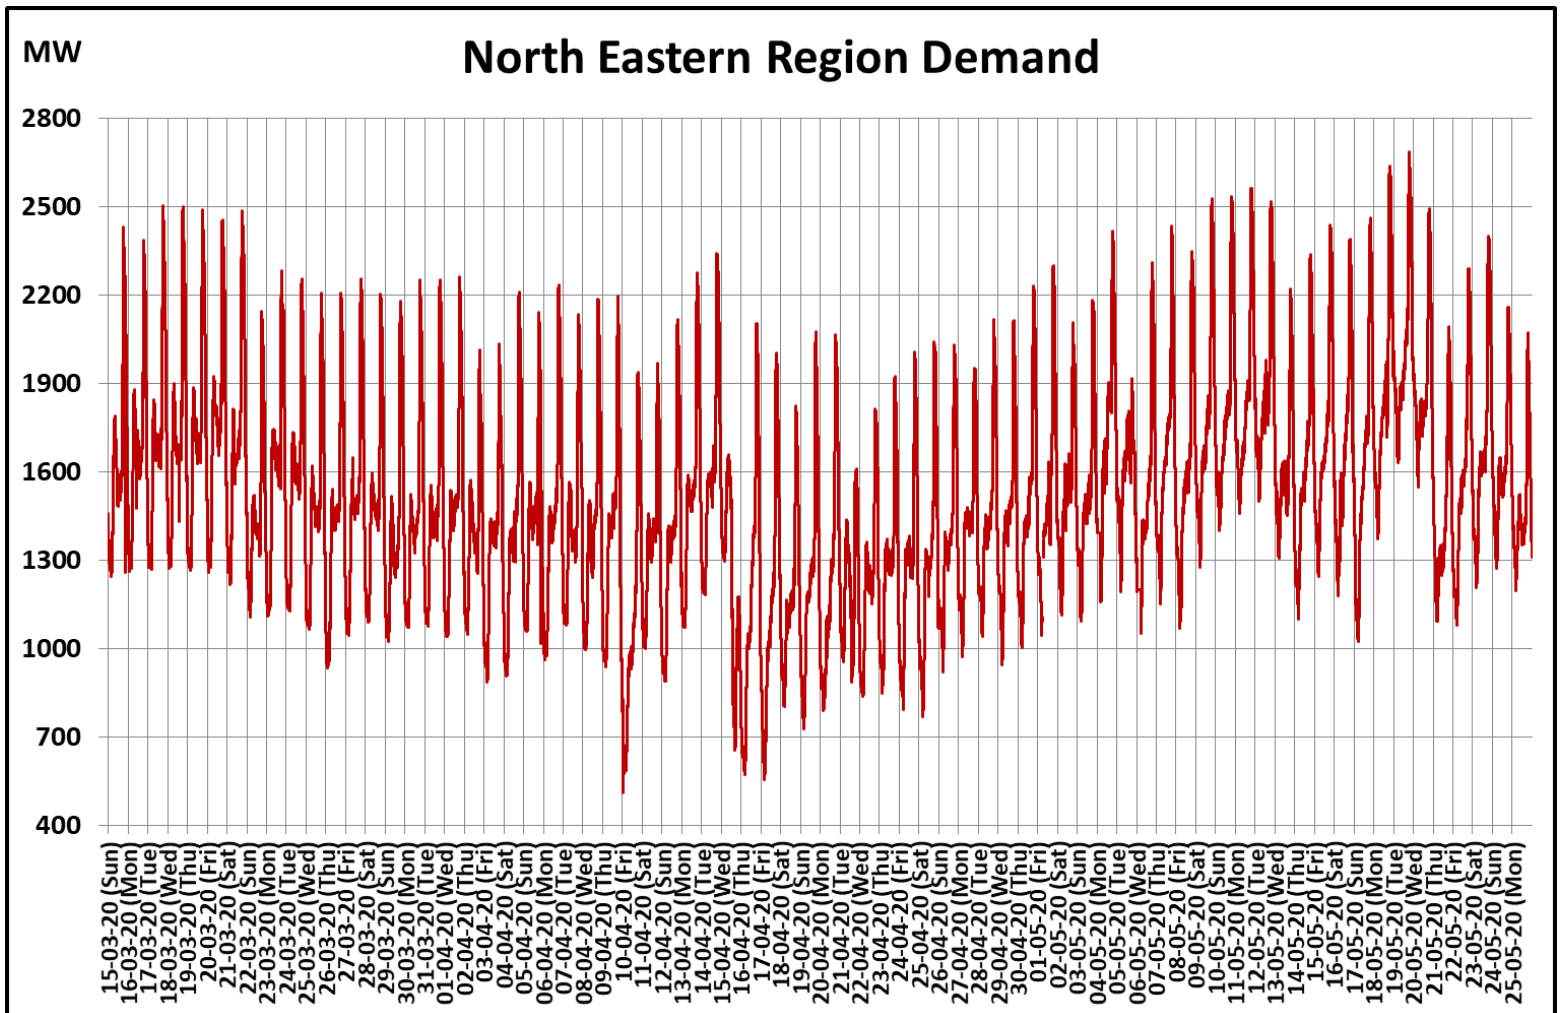

**Power System Operation Corporation Limited
National Load Despatch Centre, New Delhi**

22 March 2020: *Janta Curfew*

25 March – 14 April 2020: *All-India containment measures vide MHA order no. 40-3/2020-DM-I(A)*

5 April 2020: *Lighting switch off event at 21:00 hrs for 9 minutes*

14 April – 3 May 2020: *Extension of all-India containment measures*

posoco.in/covid-19