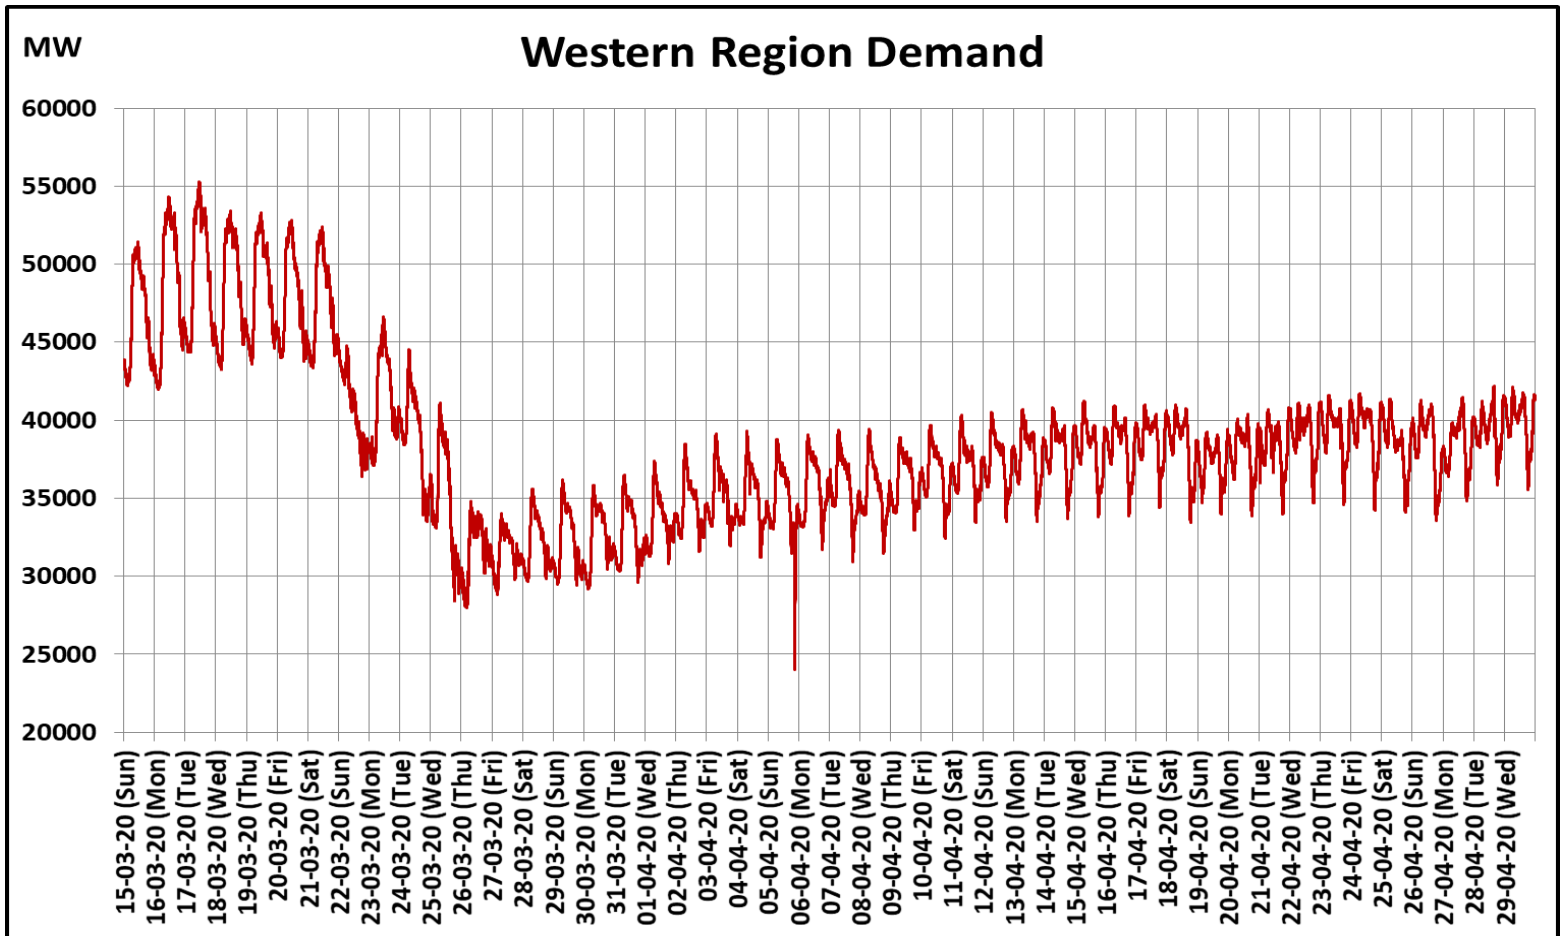

Power System Operation Corporation Limited
National Load Despatch Centre, New Delhi

22 March 2020: Janta Curfew

25 March – 14 April 2020: All-India containment measures vide MHA order no. 40-3/2020-DM-I(A)

5 April 2020: Lighting switch off event at 21:00 hrs for 9 minutes

14 April – 3 May 2020: Extension of all-India containment measures