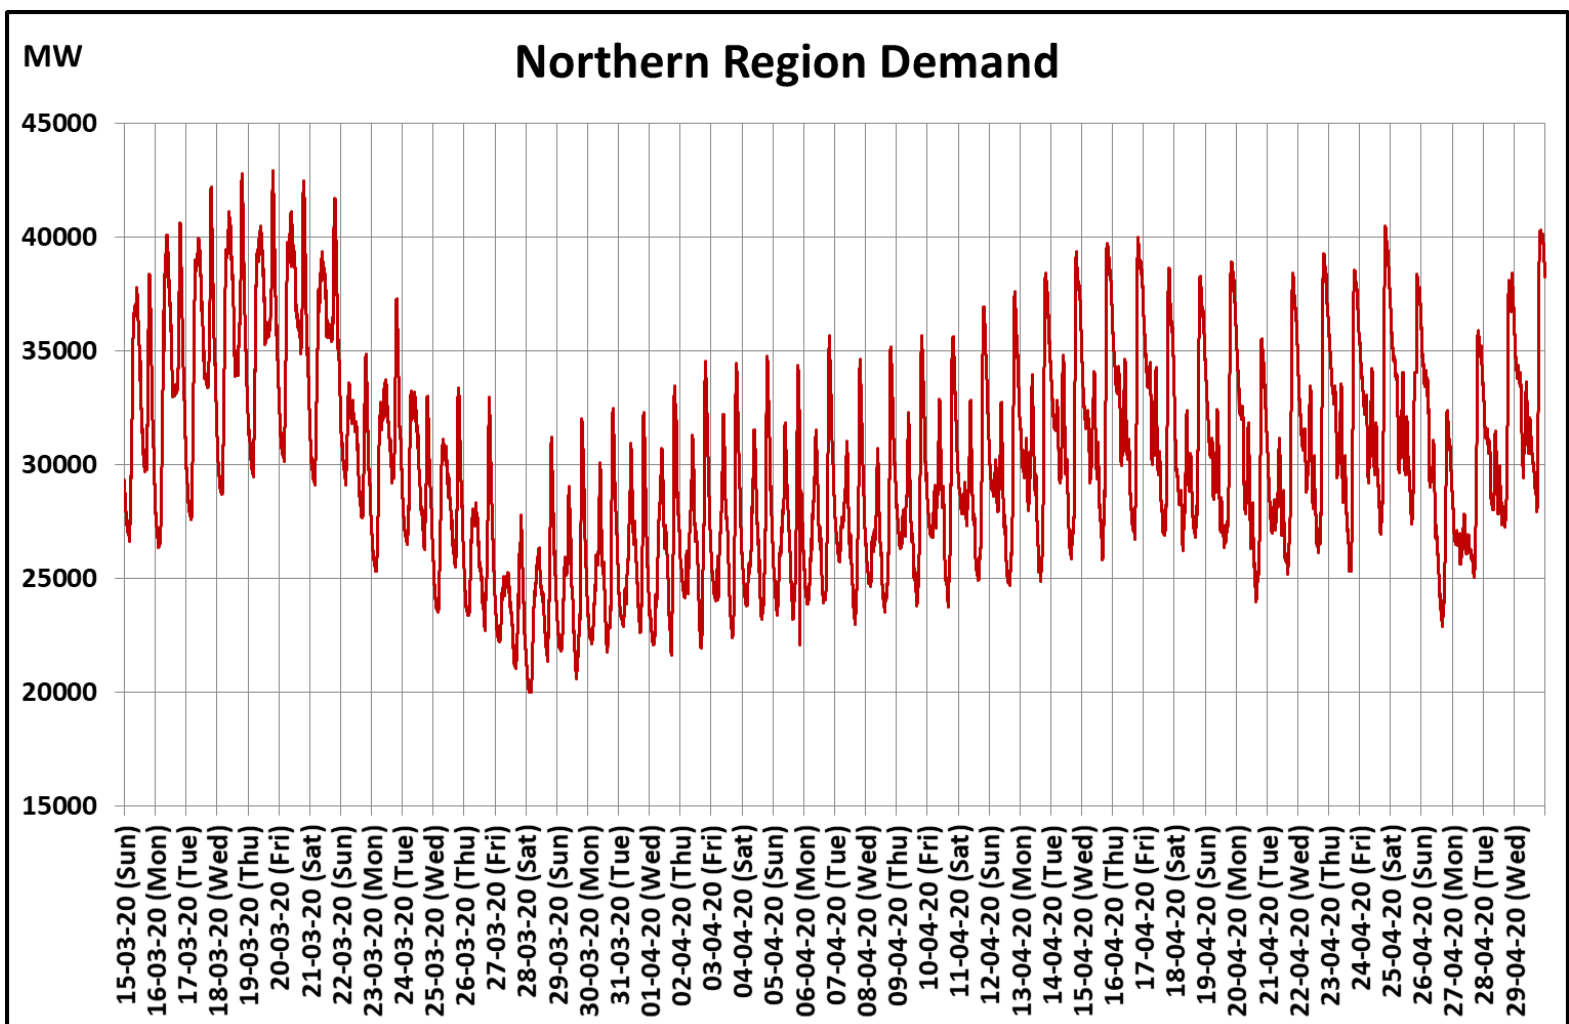

All-India and Region-wise Continuous Demand Patterns during Management of COVID -19

22 March 2020: Janta Curfew

25 March – 14 April 2020: All-India containment measures vide MHA order no. 40-3/2020-DM-I(A)

5 April 2020: Lighting switch off event at 21:00 hrs for 9 minutes

14 April – 3 May 2020: Extension of all-India containment measures