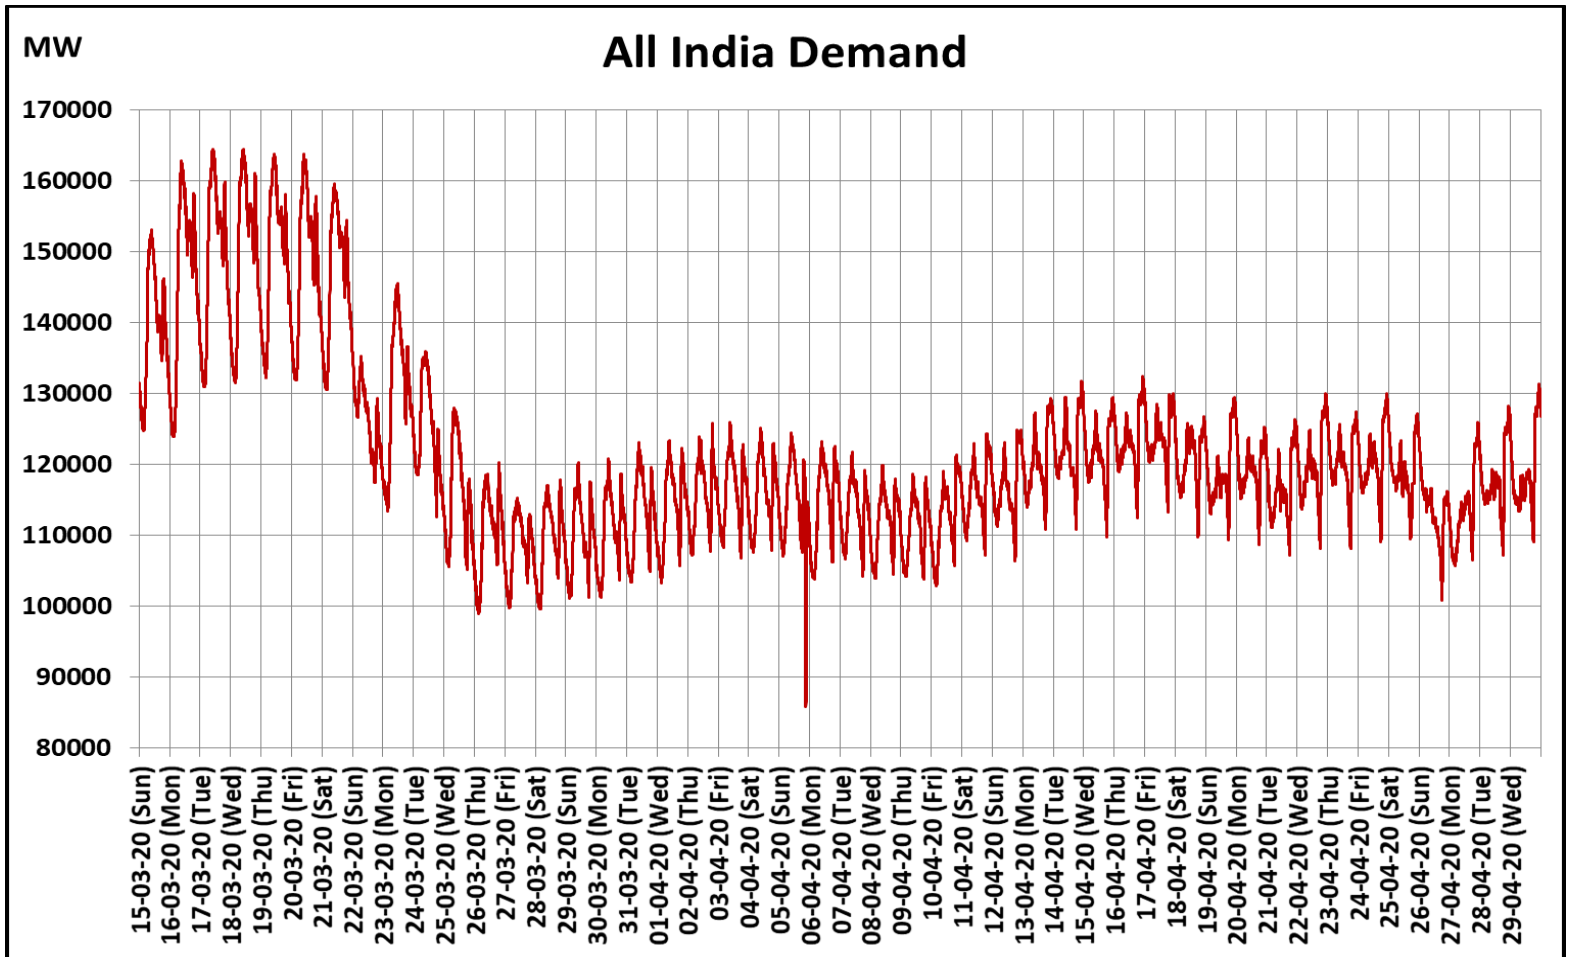

All-India and Region-wise Continuous Demand Patterns during Management of COVID -19

22 March 2020: Janta Curfew

25 March – 14 April 2020: All-India containment measures vide MHA order no. 40-3/2020-DM-I(A)

5 April 2020: Lighting switch off event at 21:00 hrs for 9 minutes

14 April – 3 May 2020: Extension of all-India containment measures