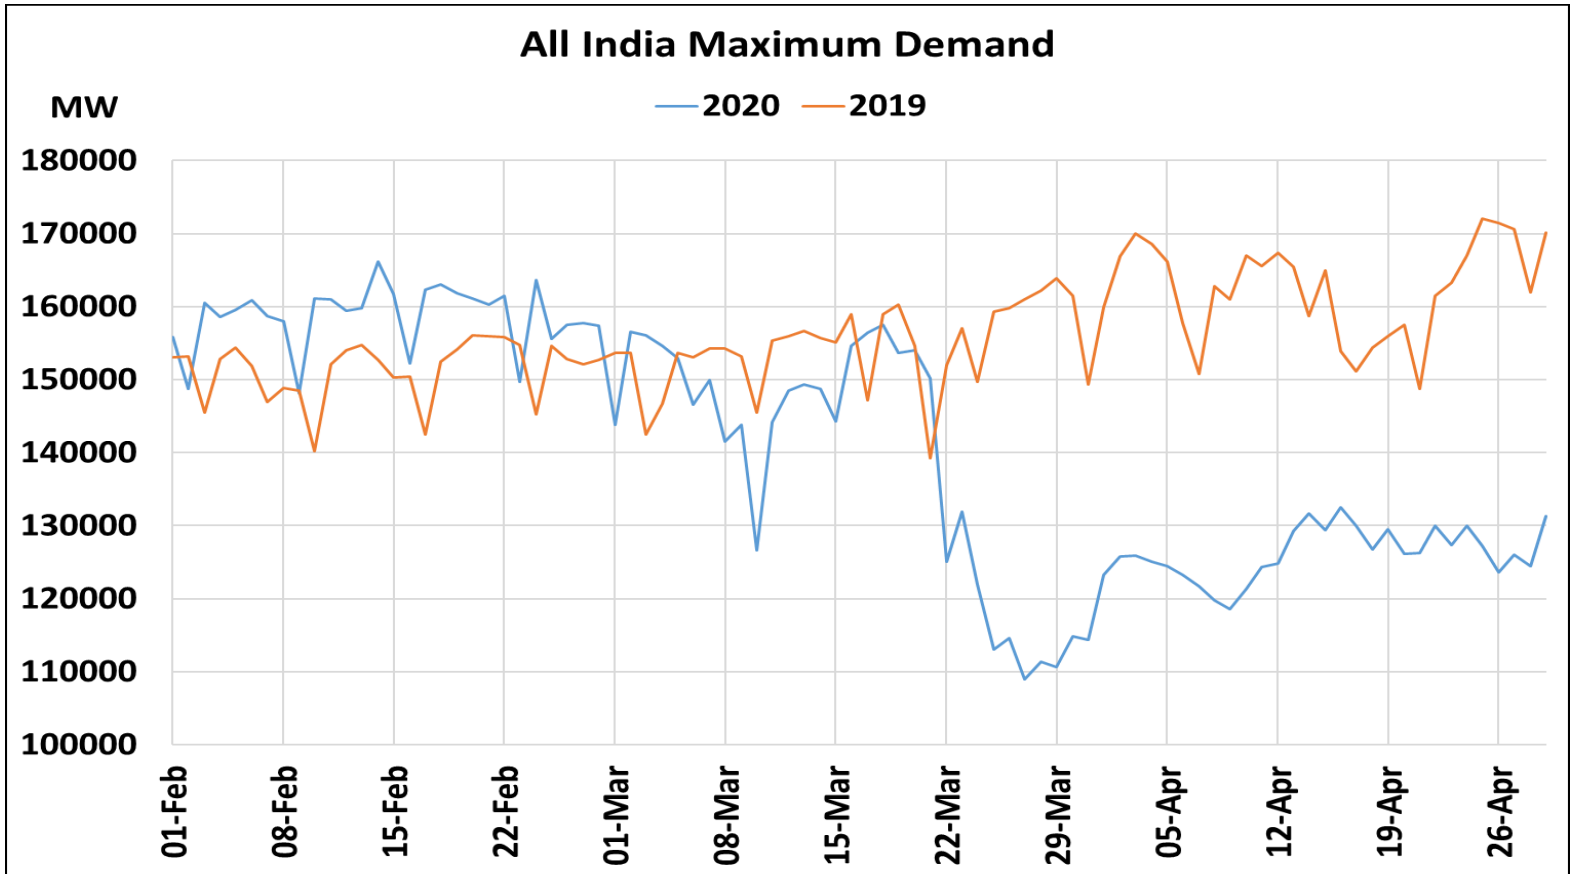

All-India Maximum Demand and Energy Met during Management of COVID -19 in comparison to 2019

22 March 2020: Janta Curfew

25 March – 14 April 2020: All-India containment measures vide MHA order no. 40-3/2020-DM-I(A)

5 April 2020: Lighting switch off event at 21:00 hrs for 9 minutes

14 April – 3 May 2020: Extension of all-India containment measures

posoco.in/covid-19