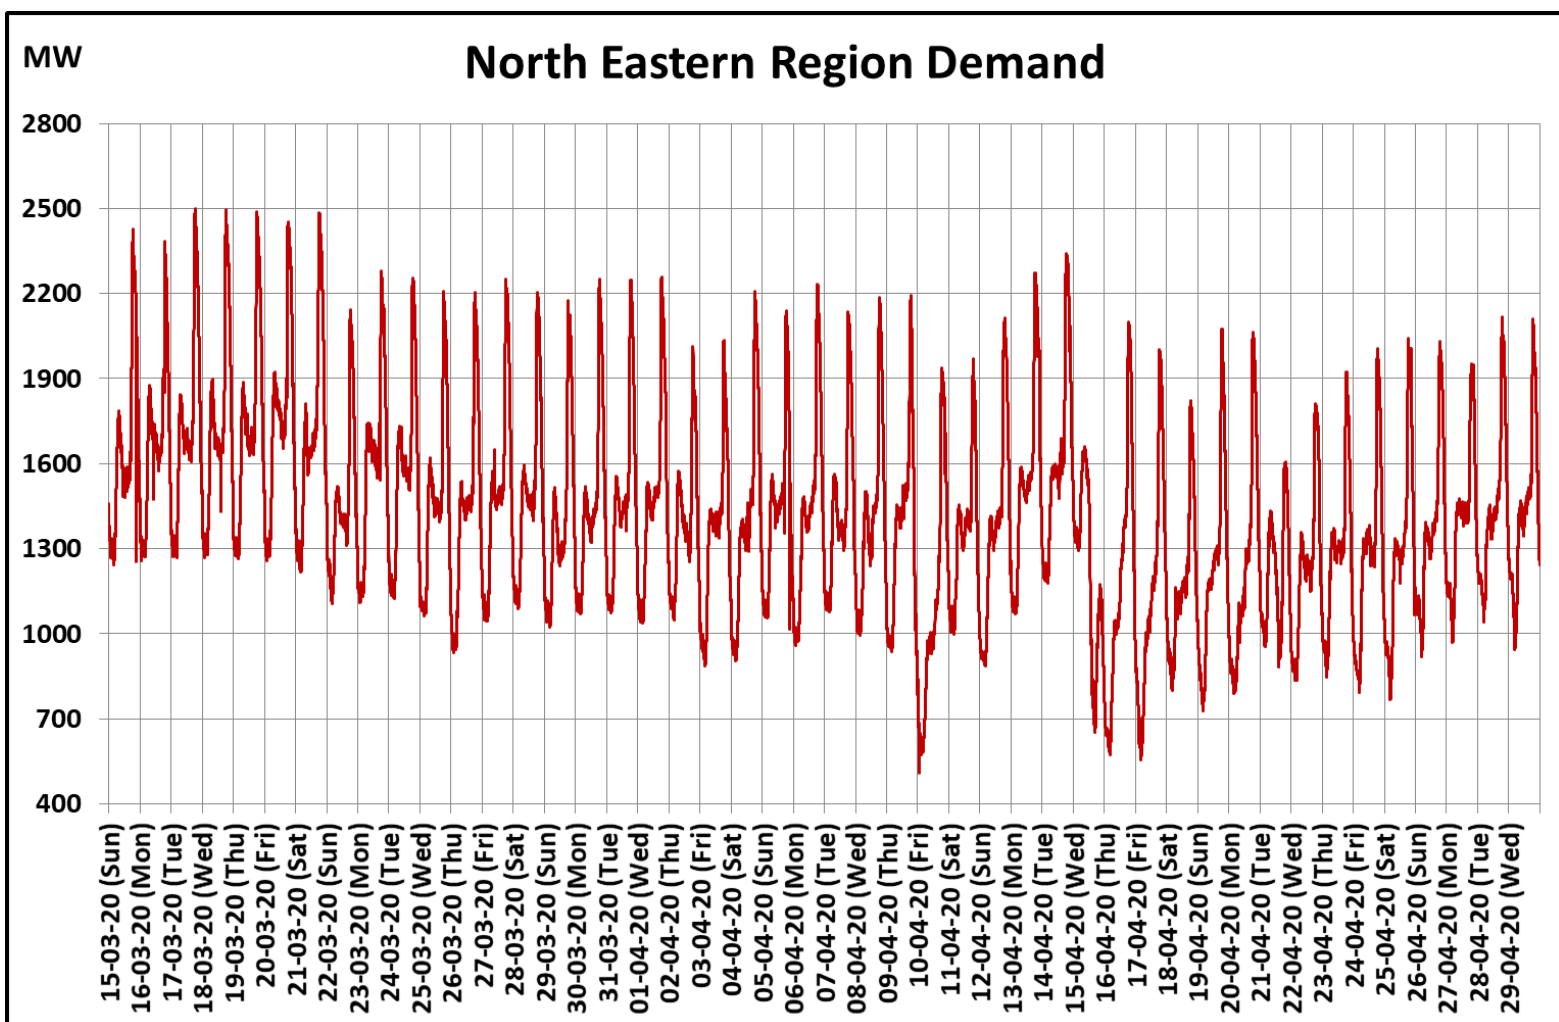

22 March 2020: Janta Curfew

25 March – 14 April 2020: All-India containment measures vide MHA order no. 40-3/2020-DM-I(A)

5 April 2020: Lighting switch off event at 21:00 hrs for 9 minutes

14 April – 3 May 2020: Extension of all-India containment measures