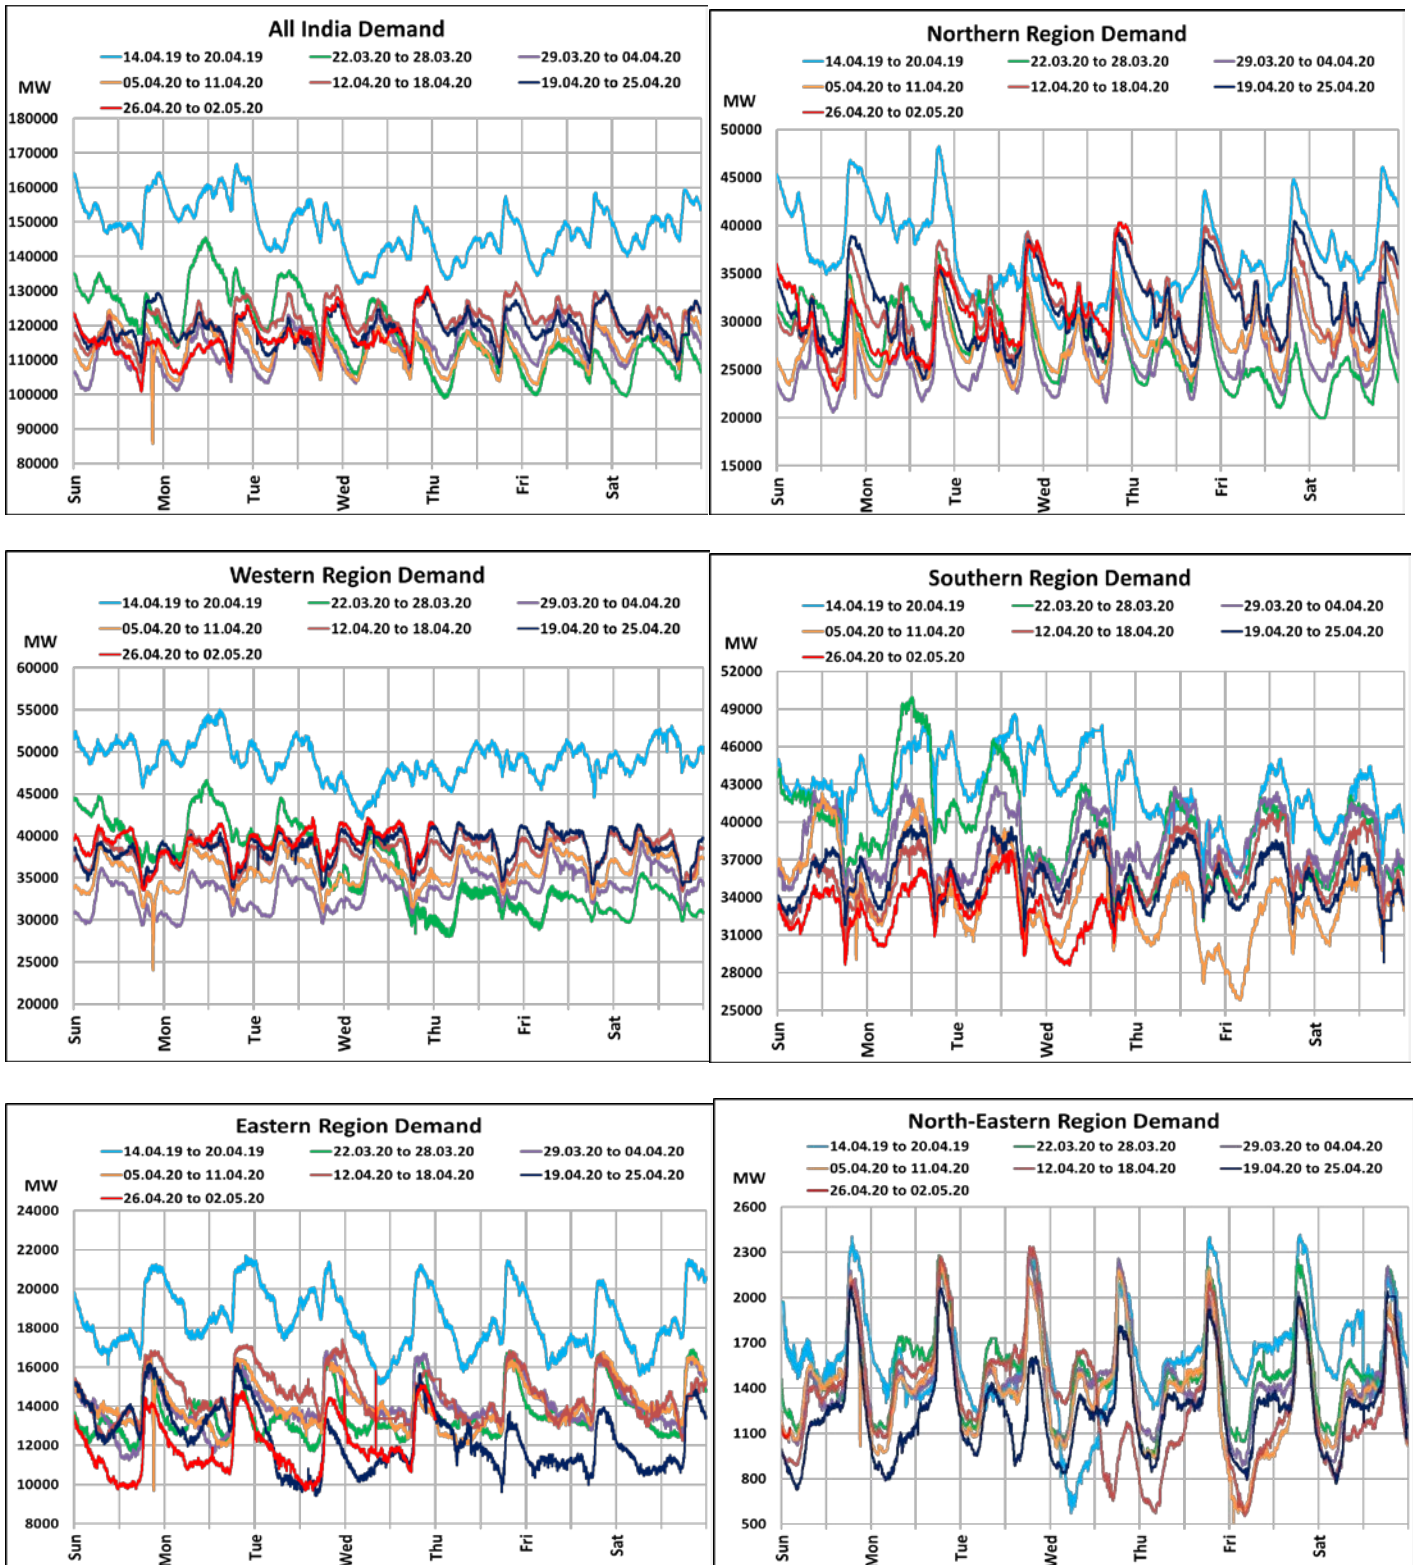

All-India and Region-wise Weekly Demand Patterns during Management of COVID -19

Date	Energy Consumption (GWh)					
	Northern Region	Western Region	Southern Region	Eastern Region	North-Eastern Region	All India
23-Apr-20	772	967	859	292	31	2919
24-Apr-20	793	973	845	276	30	2917
25-Apr-20	798	953	833	280	31	2896
26-Apr-20	709	943	782	275	33	2742
27-Apr-20	684	944	792	285	35	2740
28-Apr-20	751	968	804	276	35	2834
29-Apr-20	810	978	749	290	34	2861

22 March 2020: Janta Curfew

25 March – 14 April 2020: All-India containment measures vide MHA order no. 40-3/2020-DM-I(A)

5 April 2020: Lighting switch off event at 21:00 hrs for 9 minutes

14 April – 3 May 2020: Extension of all-India containment measures

All-India Maximum Demand and Energy Met during Management of COVID -19 in comparison to 2019

22 March 2020: Janta Curfew

25 March – 14 April 2020: All-India containment measures vide MHA order no. 40-3/2020-DM-I(A)