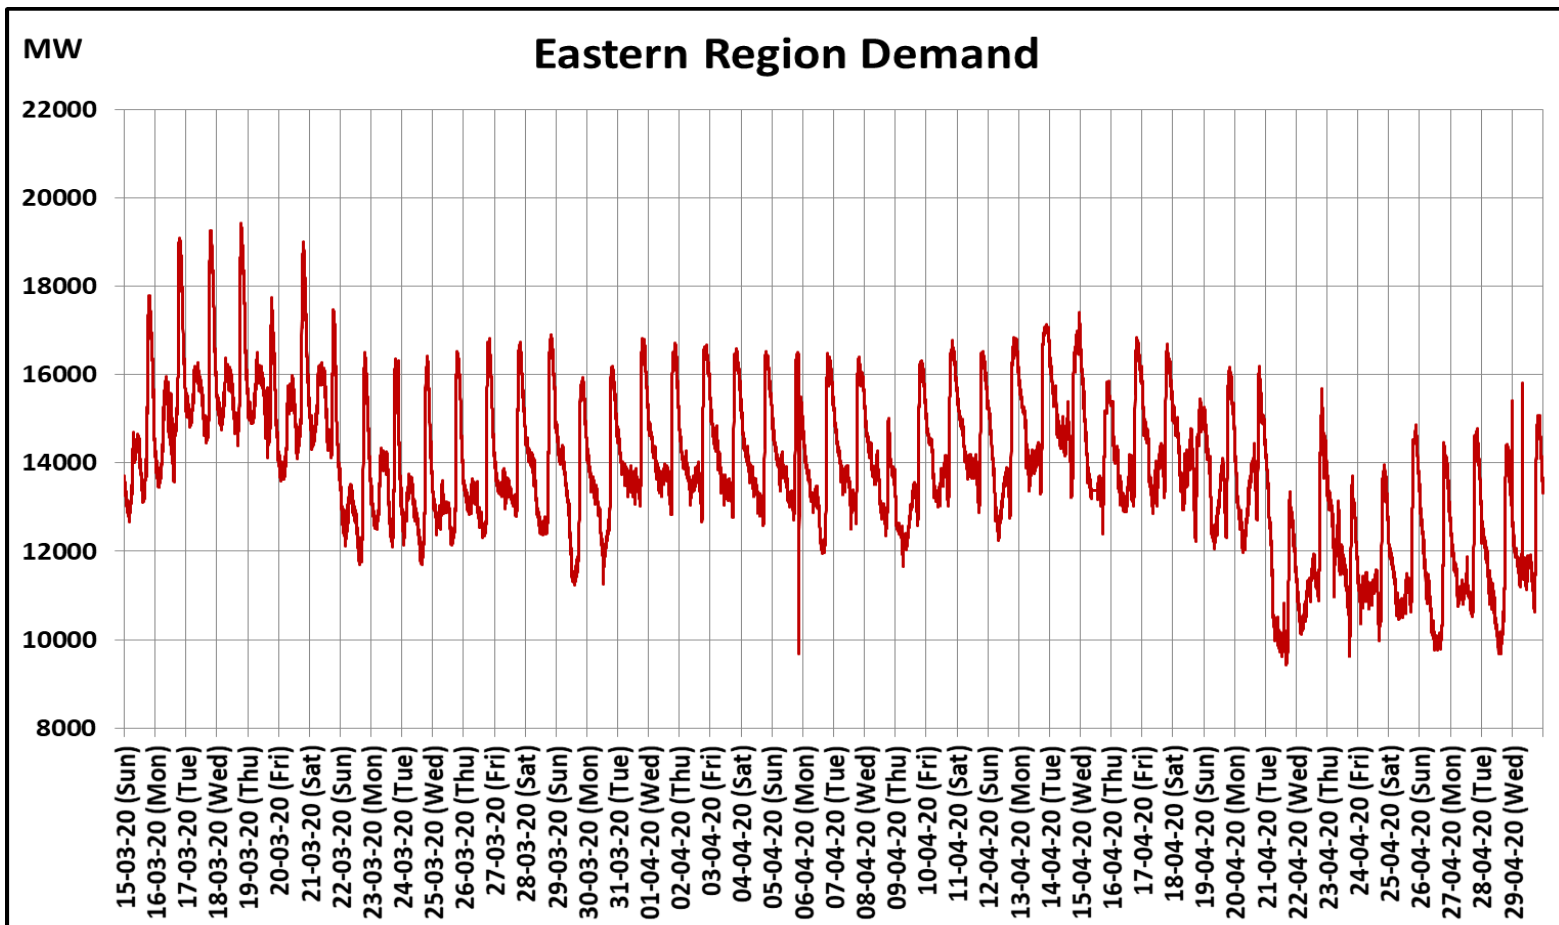

22 March 2020: Janta Curfew

25 March – 14 April 2020: All-India containment measures vide MHA order no. 40-3/2020-DM-I(A)

5 April 2020: Lighting switch off event at 21:00 hrs for 9 minutes

14 April – 3 May 2020: Extension of all-India containment measures