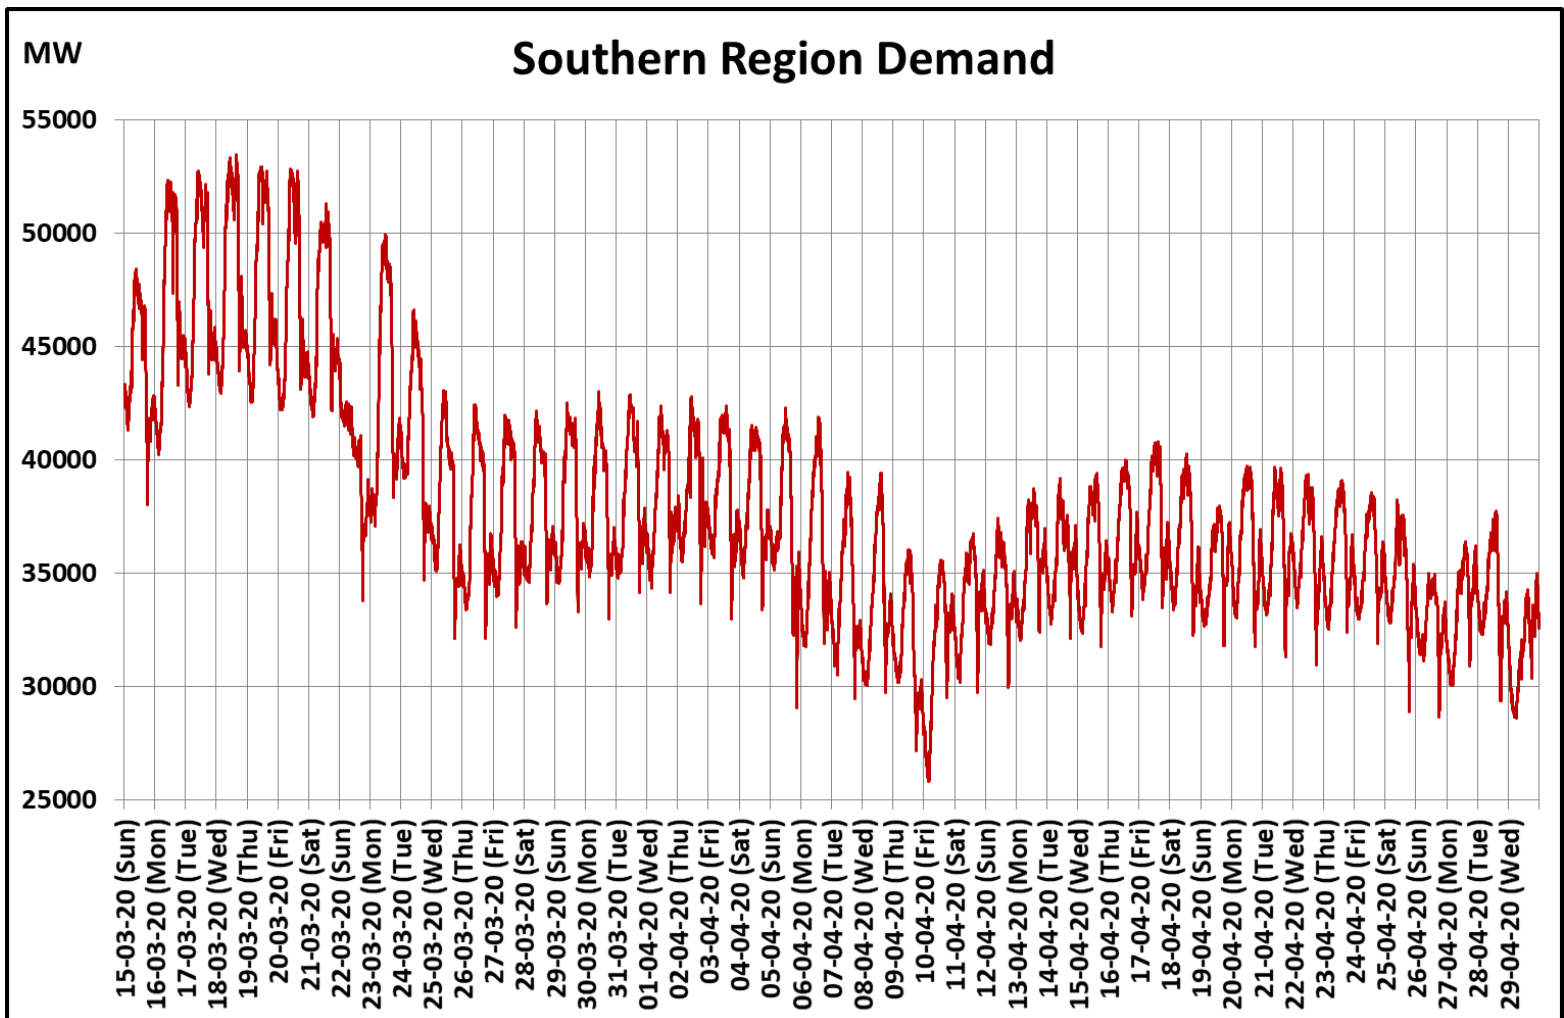

Power System Operation Corporation Limited
National Load Despatch Centre, New Delhi

22 March 2020: Janta Curfew

25 March – 14 April 2020: All-India containment measures vide MHA order no. 40-3/2020-DM-I(A)

5 April 2020: Lighting switch off event at 21:00 hrs for 9 minutes

14 April – 3 May 2020: Extension of all-India containment measures