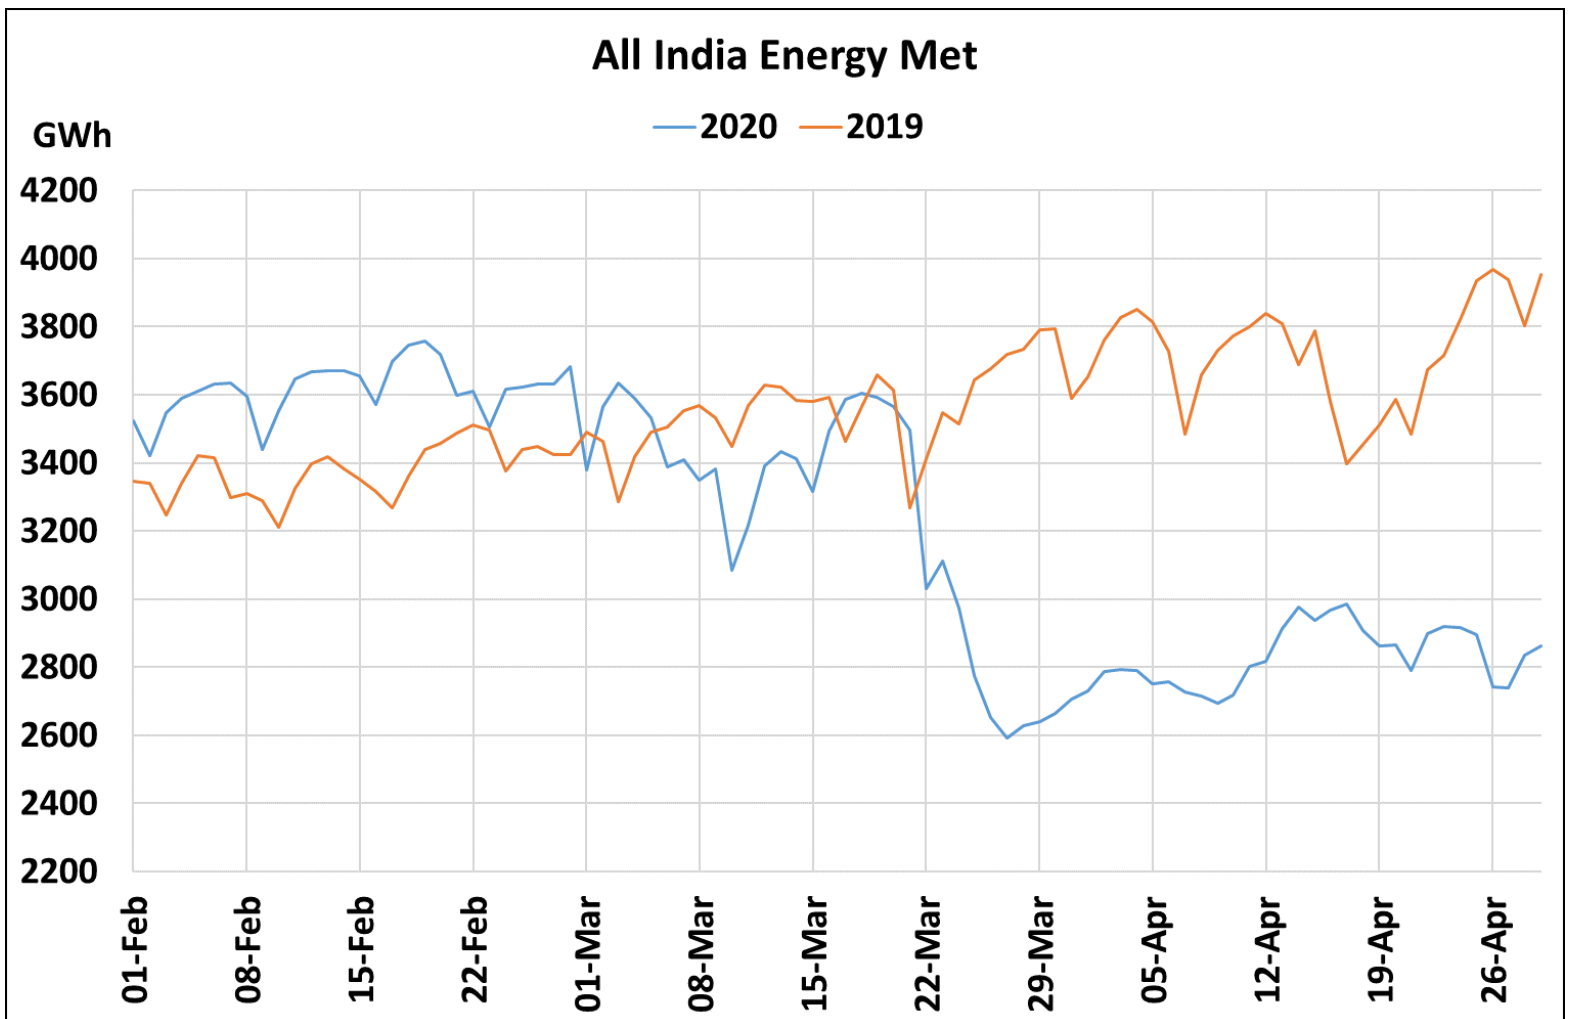

All-India Maximum Demand and Energy Met during Management of COVID -19 in comparison to 2019

22 March 2020: Janta Curfew

25 March – 14 April 2020: All-India containment measures vide MHA order no. 40-3/2020-DM-I(A)

5 April 2020: Lighting switch off event at 21:00 hrs for 9 minutes

14 April – 3 May 2020: Extension of all-India containment measures

posoco.in/covid-19