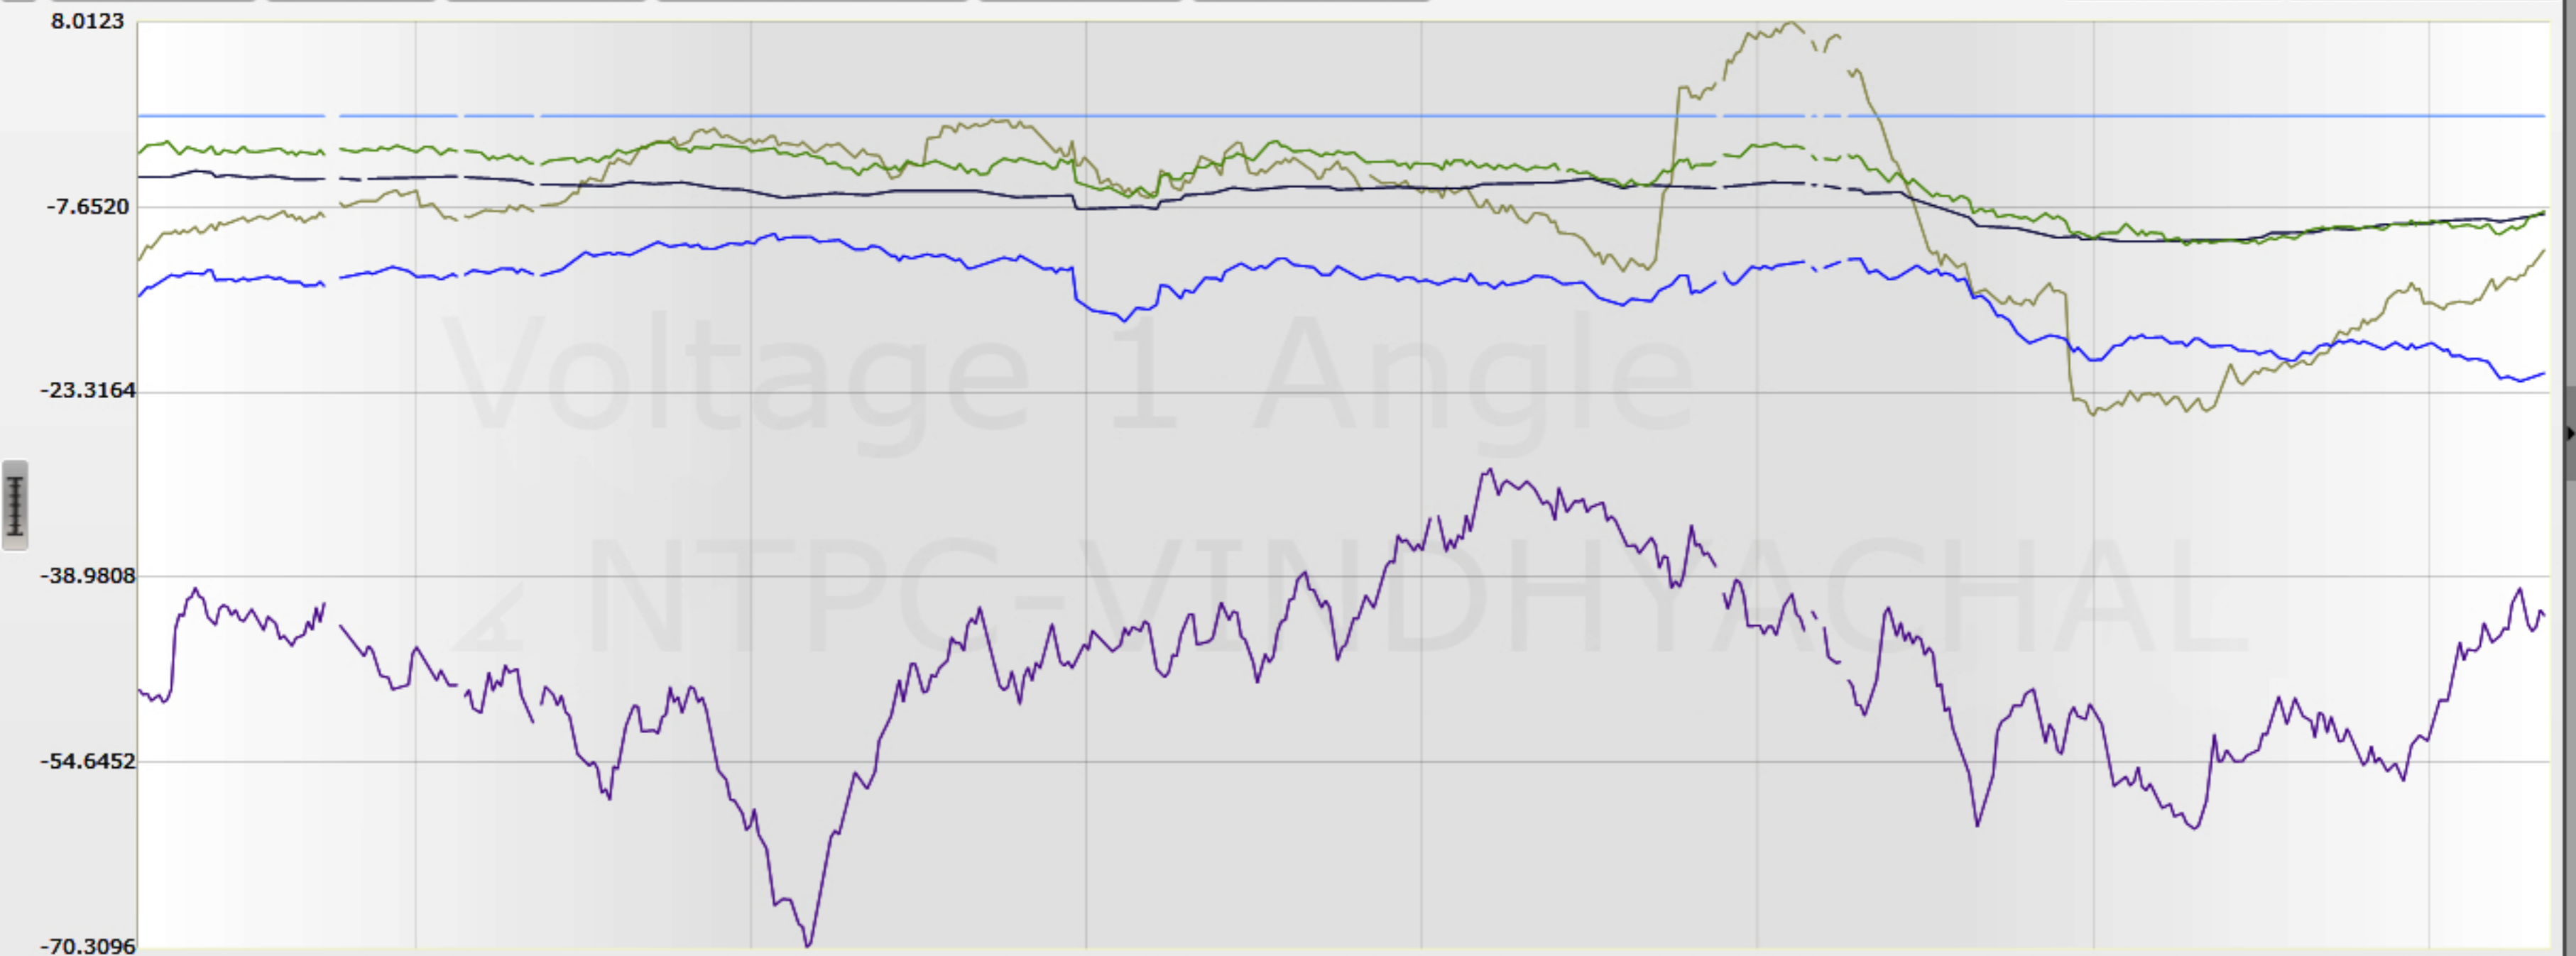

Standard Chart

AGARTALA BALLIA JABALPUR NTPC-VINDHYACHAL THRISSUR JAMSHEDPUR Voltage 1 Angle NTPC-VINDHYACHAL

08-08-2016 03:30 08-08-2016 06:50 08-08-2016 10:10 08-08-2016 13:30 08-08-2016 16:50 08-08-2016 20:10 08-08-2016 23:30