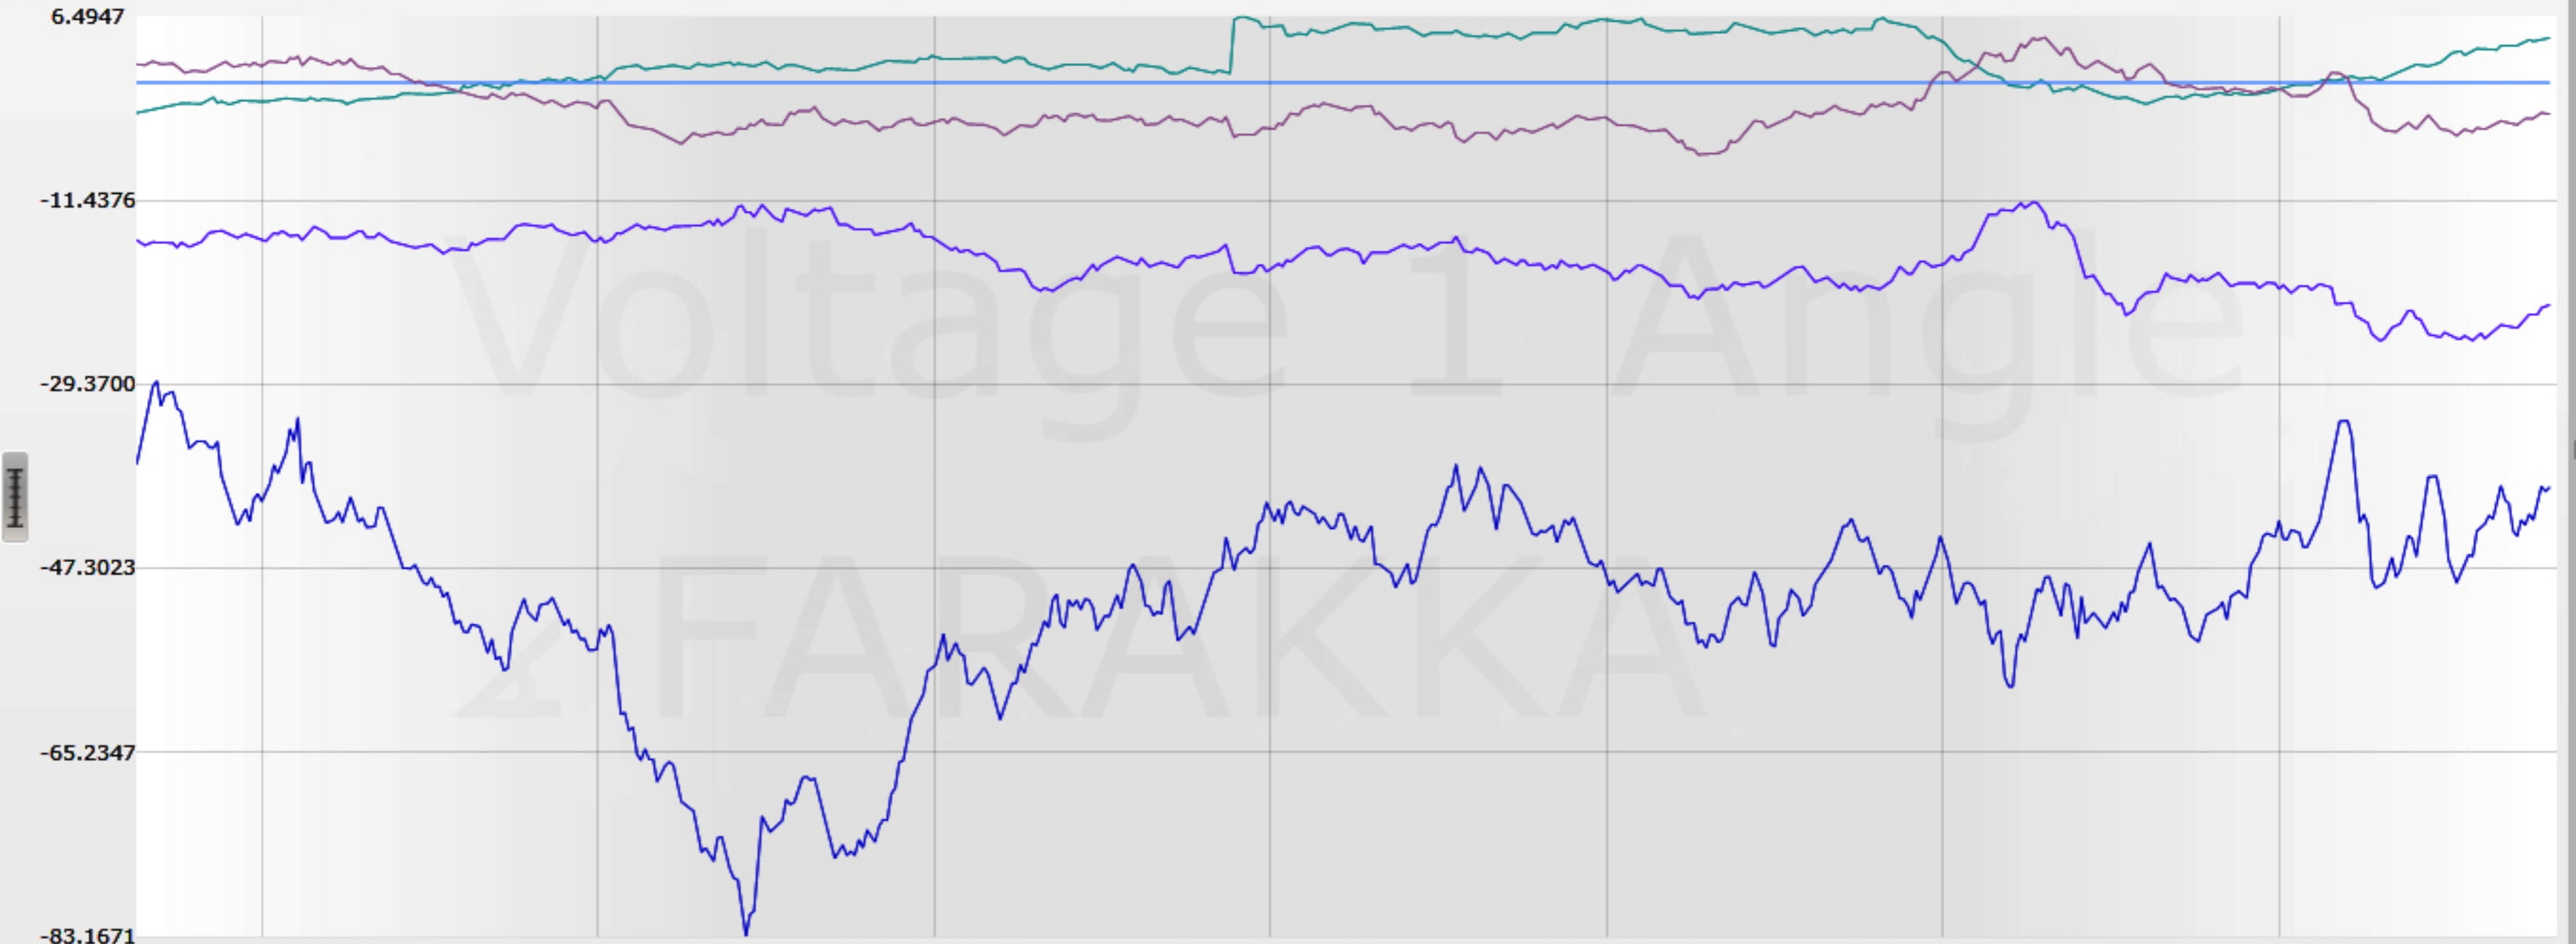

Standard Chart

Legend: BONGAIGAON FARAKKA HISSAR JABALPUR THRISSUR

Dropdowns: Voltage 1 Angle, FARAKKA

22-06-2016 01:30 22-06-2016 04:50 22-06-2016 08:10 22-06-2016 11:30 22-06-2016 14:50 22-06-2016 18:10 22-06-2016 21:30