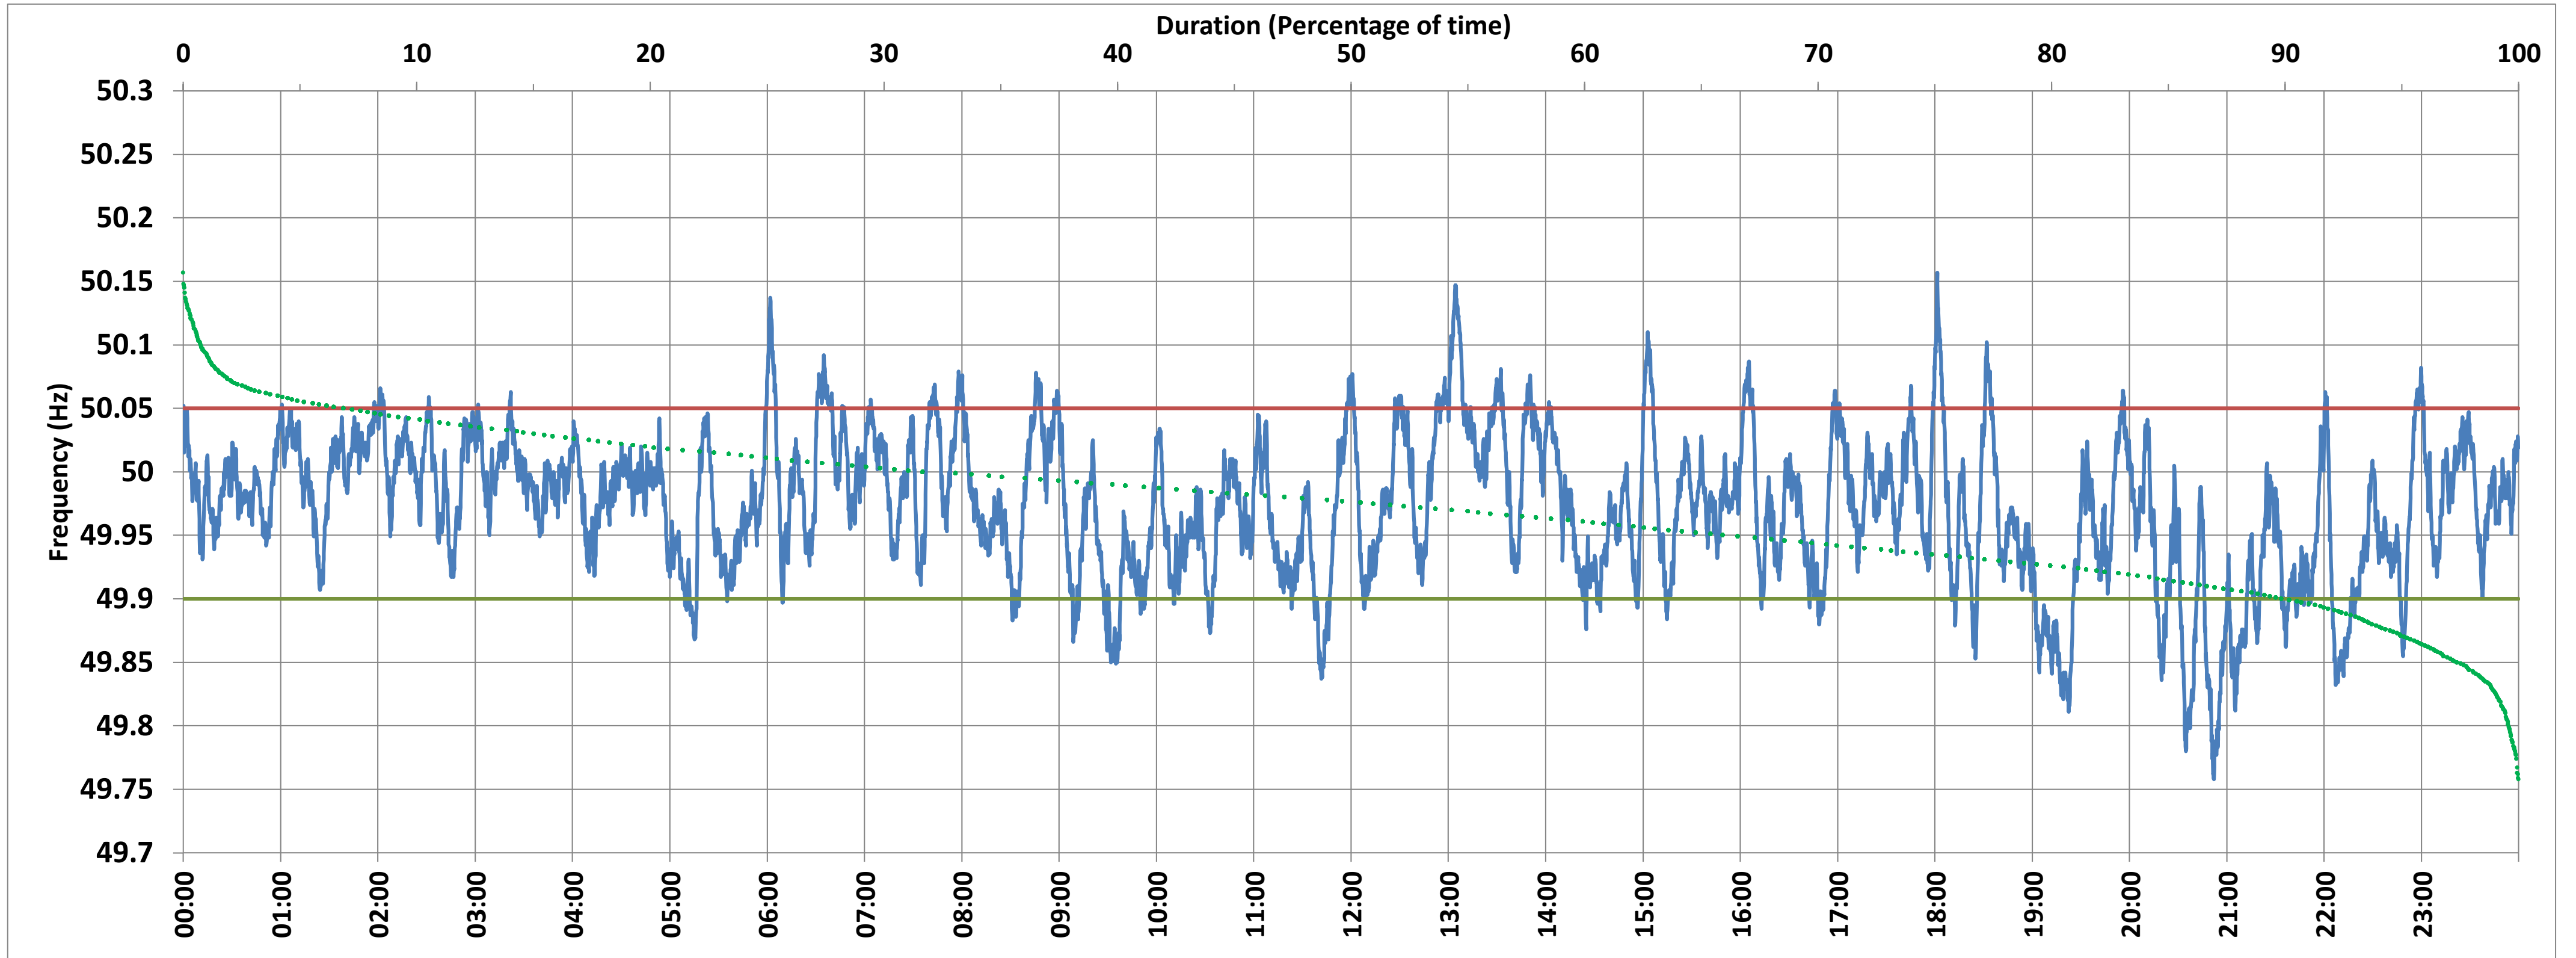

SRIPERUMBUDUR:Frequency

National Grid Frequency Profile for 2-Apr-2018

<49.7	<49.90	<49.97	49.7-49.8	49.8-49.9	49.9-50.0	50.0-50.1	50.1-50.2	49.90-50.05	49.7-50.2	49.97-50.03	50.05-50.1	>50	>50.03	>50.05	>50.2
0.00	9.83	45.00	0.43	9.40	57.12	32.29	0.76	83.32	100.00	39.99	6.48	31.66	15.01	6.85	0.00

Average Frequency :	49.972	Frequency Variation Index :	0.040	Standard Deviation :	0.056	Mileage	45.83
---------------------	--------	-----------------------------	-------	----------------------	-------	---------	-------

Instantaneous Frequency		
Max	50.157	18:01:20
Min	49.758	20:52:00

15 minute Average Frequency		
Max	50.078	13:15:00
Min	49.834	21:00:00

No. of excursions above 50.03 Hz	90
No. of excursions below 49.97 Hz	125
No. of excursions above 50.00 Hz	106
No. of excursions below 50.00 Hz	104

% time <49.95	33.44
% time between 49.95 to 50.05	59.71

Average time freq remains below 49.97 per excursion	0:05:11	Average time frequency remains above 50.03 per excursion	0:02:24
---	---------	--	---------