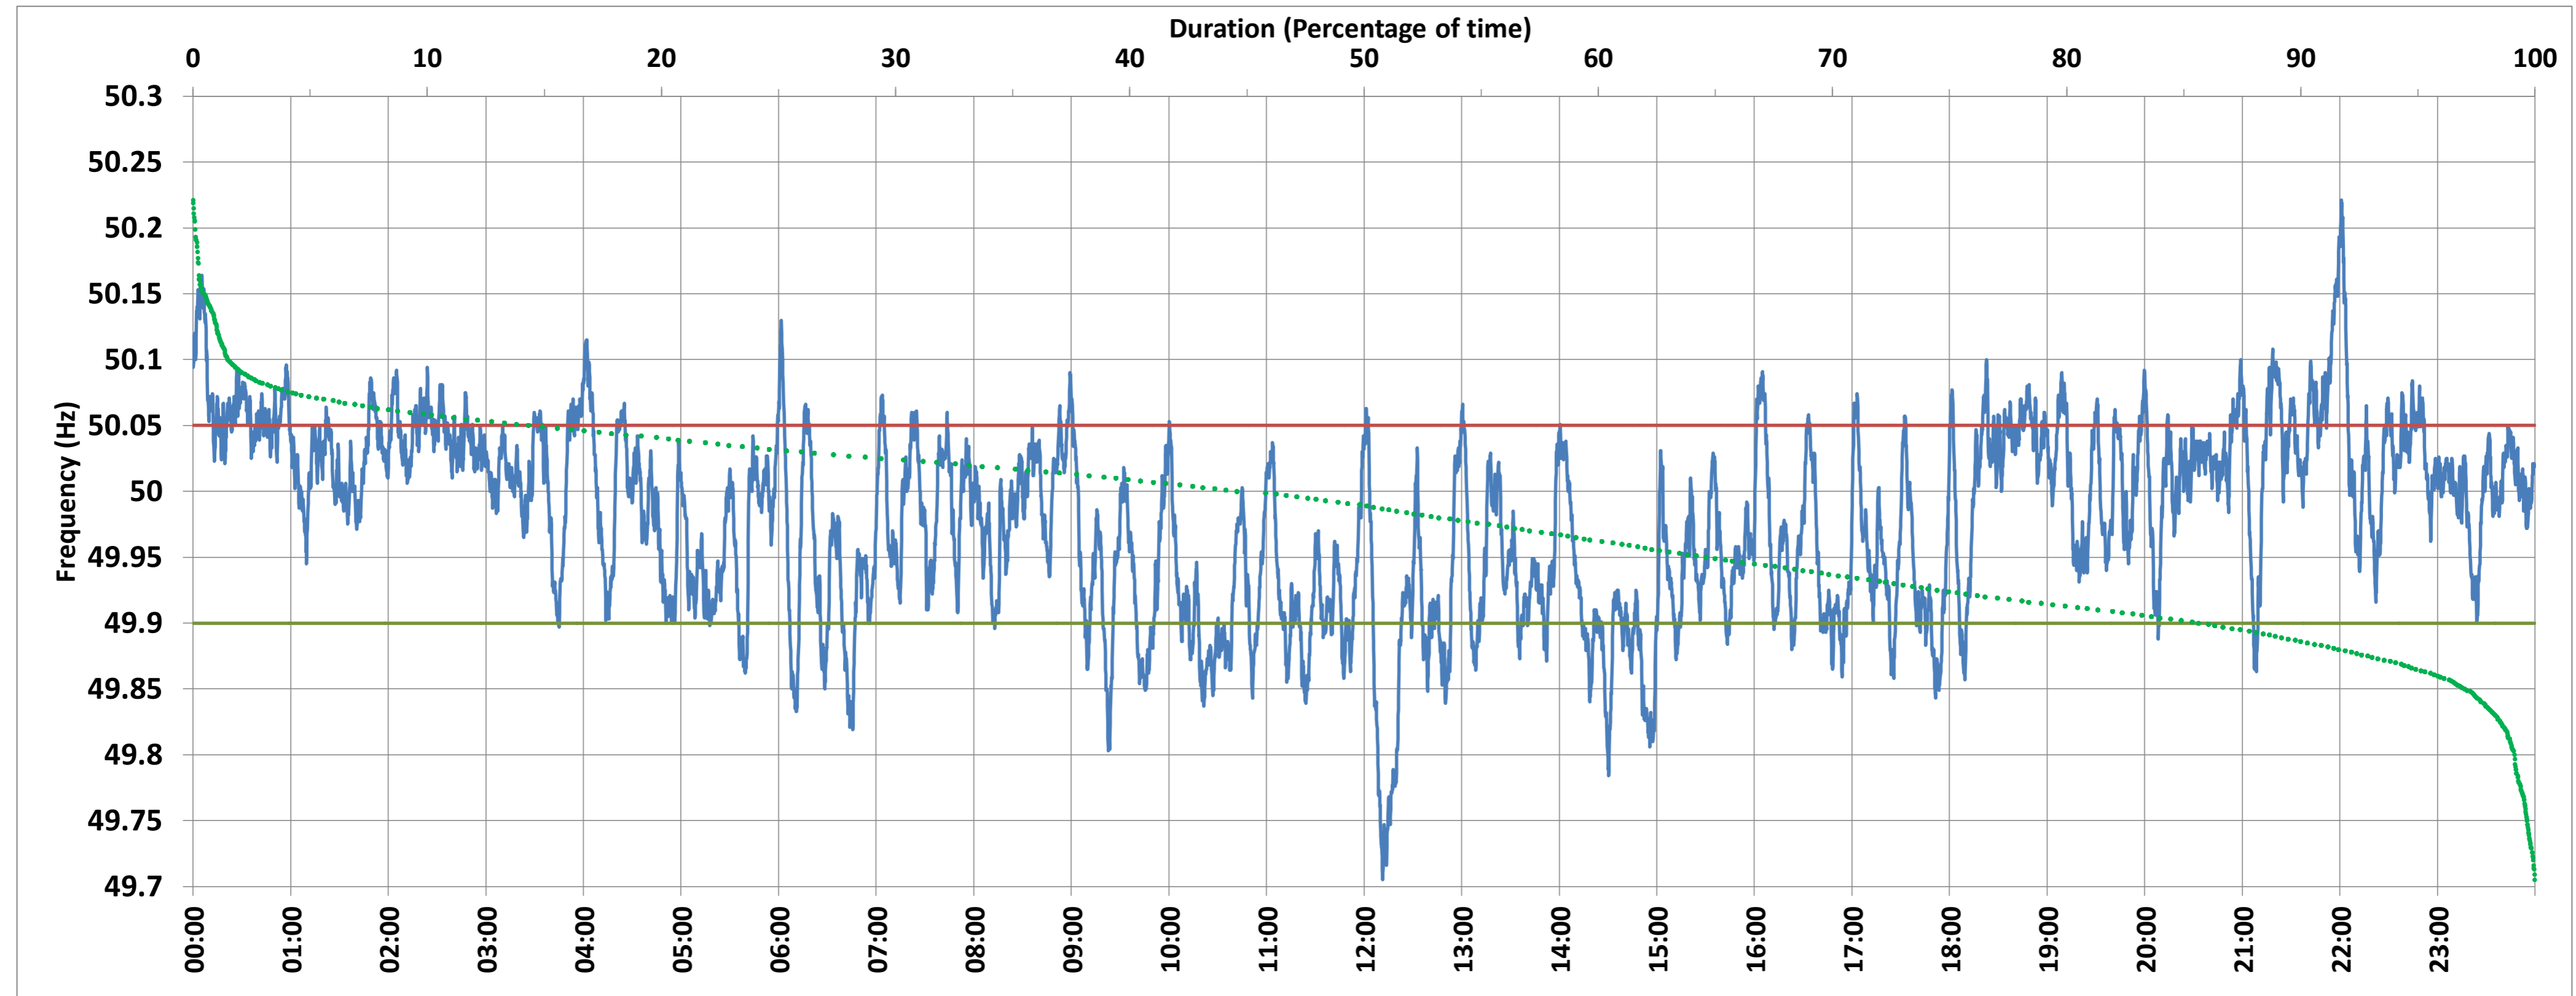

BAWANA:Frequency

National Grid Frequency Profile for 4-Dec-2017

<49.7	<49.90	<49.97	49.7-49.8	49.8-49.9	49.9-50.0	50.0-50.1	50.1-50.2	49.90-50.05	49.7-50.2	49.97-50.03	50.05-50.1	>50	>50.03	>50.05	>50.2
0.00	13.94	42.43	0.86	13.08	40.28	44.24	1.46	71.75	99.91	31.60	13.43	44.56	25.97	14.32	0.09

Average Frequency :	49.979	Frequency Variation Index :	0.053	Standard Deviation :	0.070
---------------------	--------	-----------------------------	-------	----------------------	-------

Instantaneous Frequency		
Max	50.221	22:00:50
Min	49.705	12:11:20

15 minute Average Frequency		
Max	50.101	0:15:00
Min	49.856	12:30:00

No. of excursions above 50.03 Hz	119
No. of excursions below 49.97 Hz	74
No. of excursions above 50.00 Hz	80
No. of excursions below 50.00 Hz	79

Average time freq remains below 49.97 per excursion	0:08:15	Average time frequency remains above 50.03 per excursion	0:03:09
---	---------	--	---------