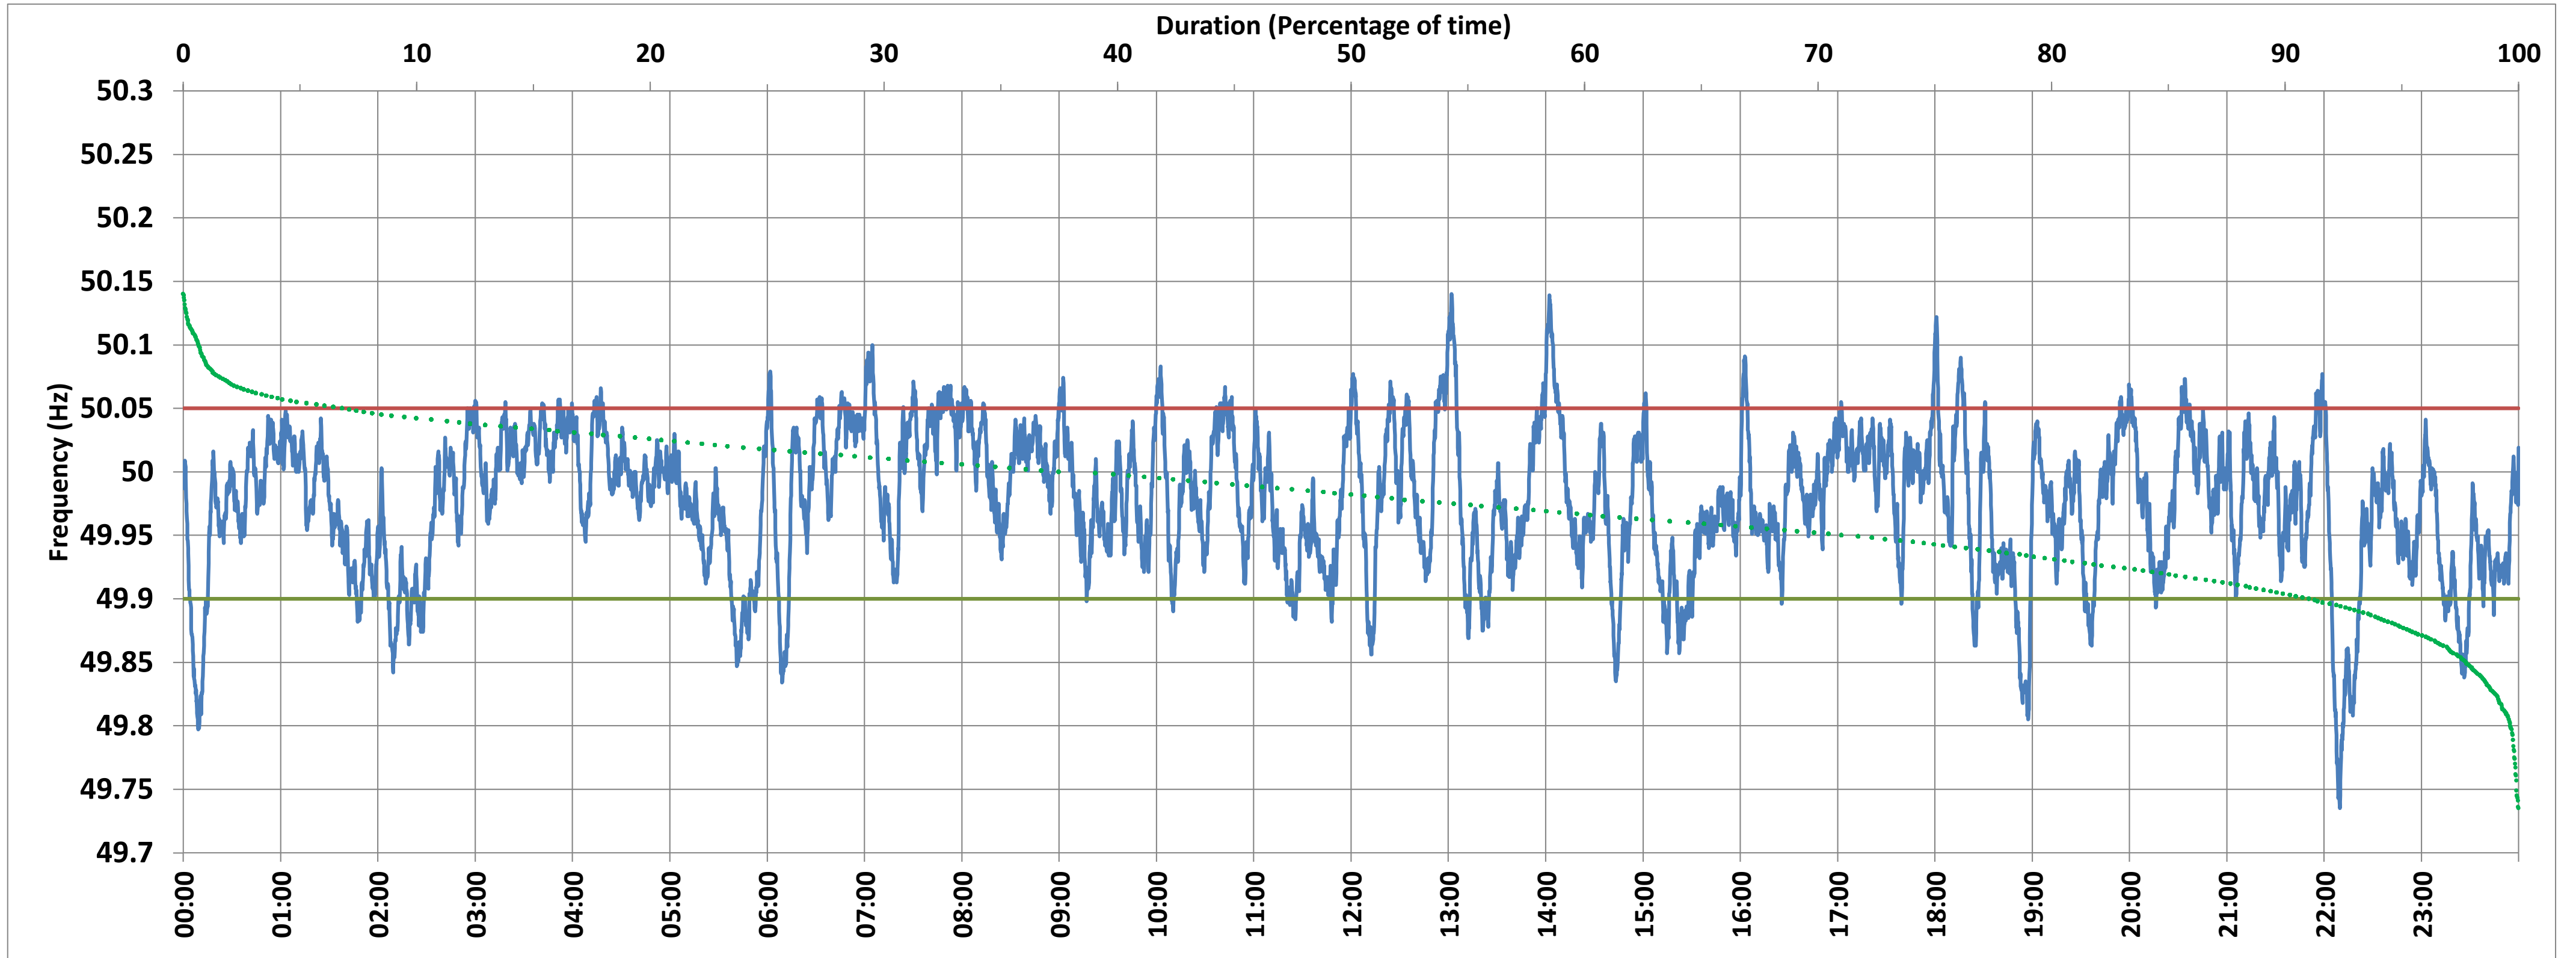

VIJAYAWADA:Frequency

National Grid Frequency Profile for 5-Apr-2018

<49.7	<49.90	<49.97	49.7-49.8	49.8-49.9	49.9-50.0	50.0-50.1	50.1-50.2	49.90-50.05	49.7-50.2	49.97-50.03	50.05-50.1	>50	>50.03	>50.05	>50.2
0.00	8.74	41.64	0.35	8.39	52.22	38.37	0.67	84.46	100.00	40.87	6.46	37.47	17.49	6.81	0.00

Average Frequency :	49.977	Frequency Variation Index :	0.036	Standard Deviation :	0.056	Mileage	44.91
---------------------	--------	-----------------------------	-------	----------------------	-------	---------	-------

Instantaneous Frequency		
Max	50.140	13:01:50
Min	49.735	22:09:30

15 minute Average Frequency		
Max	50.055	14:15:00
Min	49.865	22:15:00

No. of excursions above 50.03 Hz	124
No. of excursions below 49.97 Hz	124
No. of excursions above 50.00 Hz	111
No. of excursions below 50.00 Hz	99

% time <49.95	28.29
% time between 49.95 to 50.05	64.91

Average time freq remains below 49.97 per excursion	0:04:50	Average time frequency remains above 50.03 per excursion	0:02:02
---	---------	--	---------