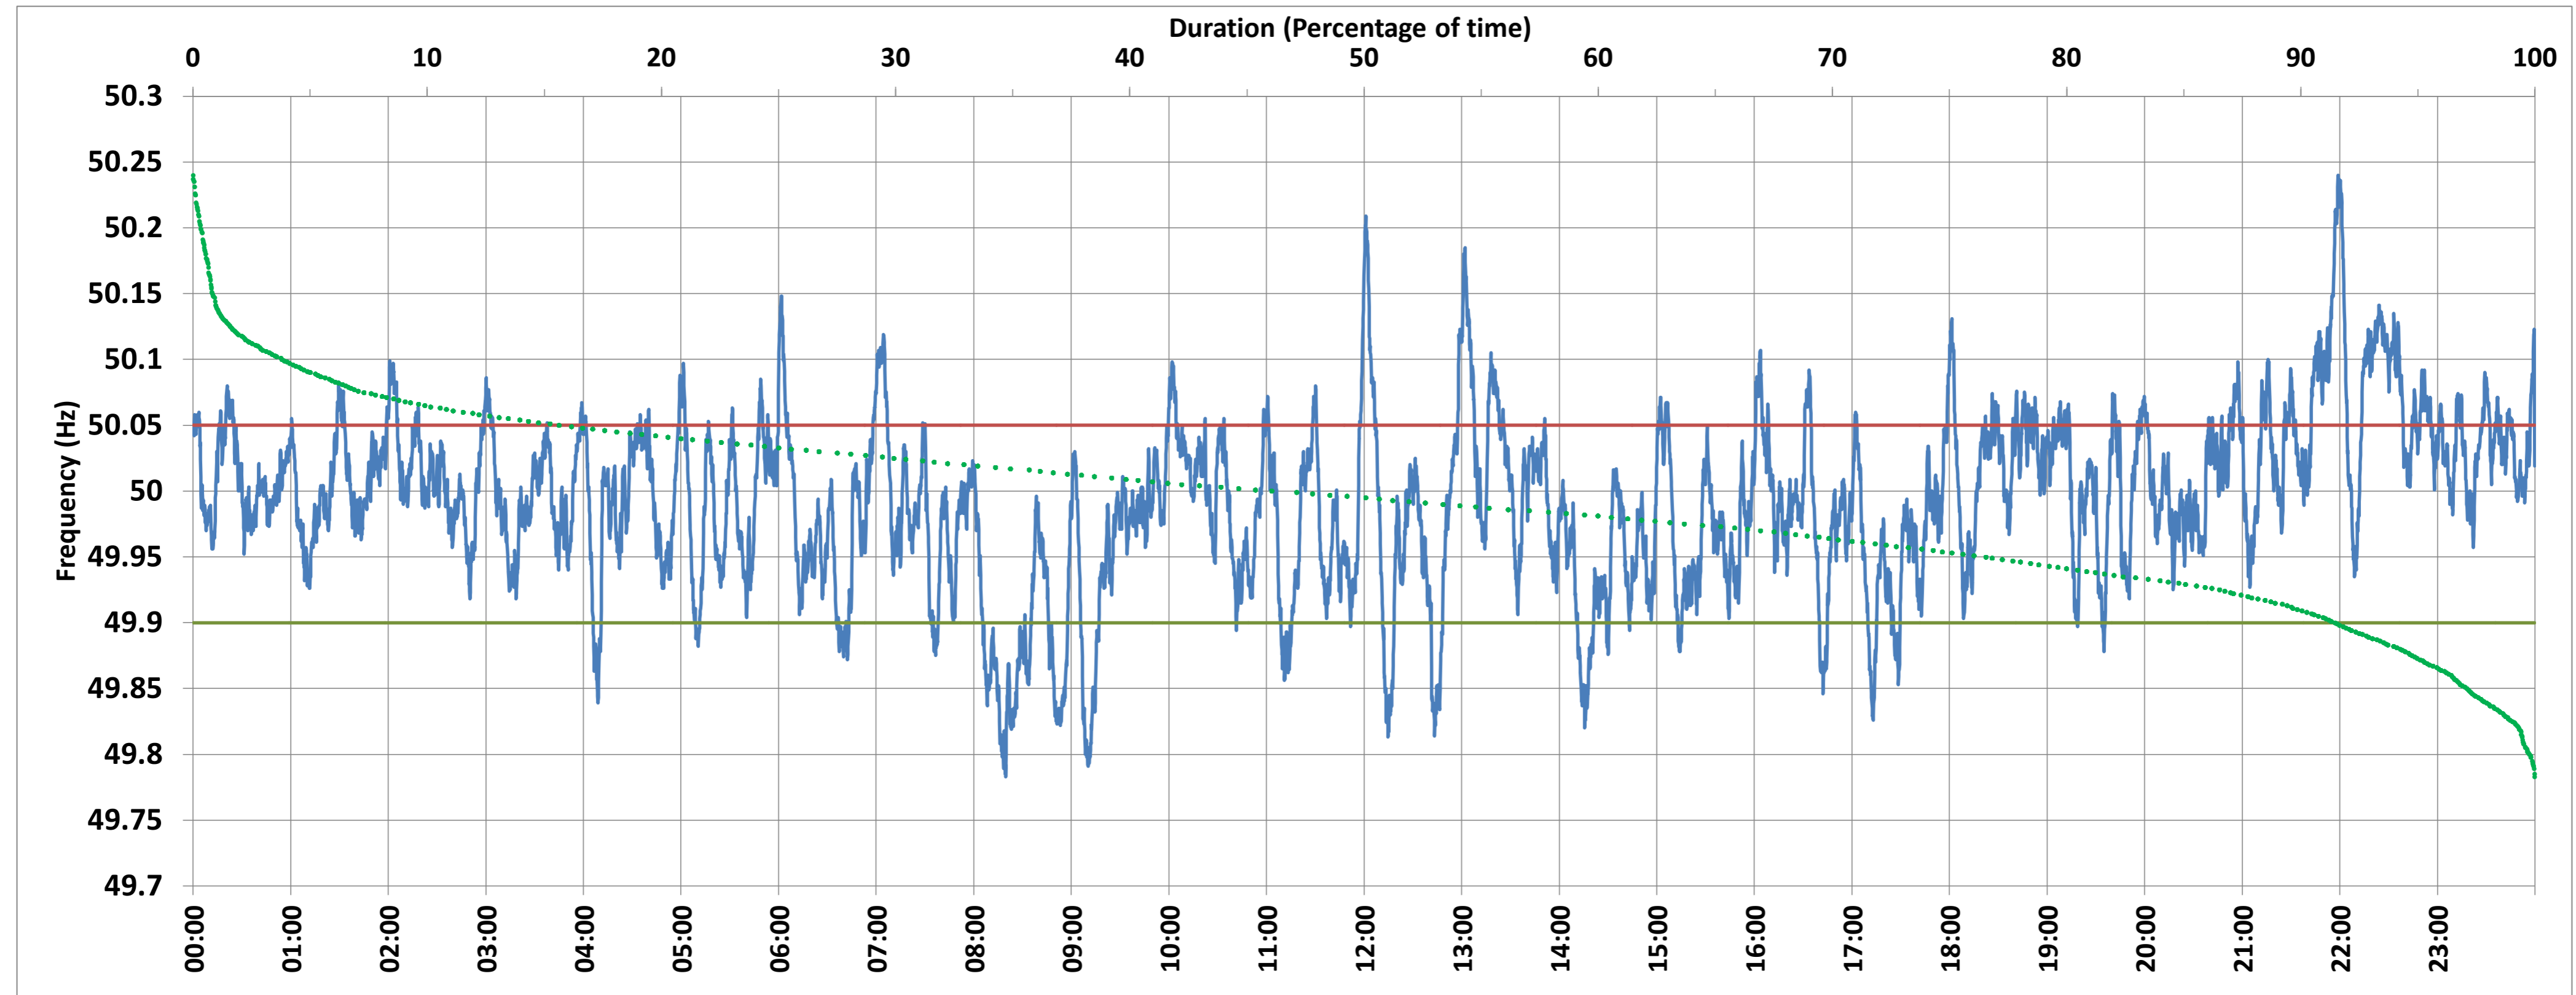

BAWANA:Frequency

National Grid Frequency Profile for 5-Dec-2017

<49.7	<49.90	<49.97	49.7-49.8	49.8-49.9	49.9-50.0	50.0-50.1	50.1-50.2	49.90-50.05	49.7-50.2	49.97-50.03	50.05-50.1	>50	>50.03	>50.05	>50.2
0.00	8.45	32.49	0.19	8.26	44.42	43.23	3.56	75.93	99.66	40.78	12.37	46.05	26.74	15.63	0.34

Average Frequency :	49.992	Frequency Variation Index :	0.042	Standard Deviation :	0.065
---------------------	--------	-----------------------------	-------	----------------------	-------

Instantaneous Frequency		
Max	50.240	21:58:50
Min	49.783	8:19:40

15 minute Average Frequency		
Max	50.133	22:00:00
Min	49.837	8:30:00

No. of excursions above 50.03 Hz	127
No. of excursions below 49.97 Hz	112
No. of excursions above 50.00 Hz	131
No. of excursions below 50.00 Hz	117

Average time freq remains below 49.97 per excursion	0:04:11	Average time frequency remains above 50.03 per excursion	0:03:02
---	---------	--	---------