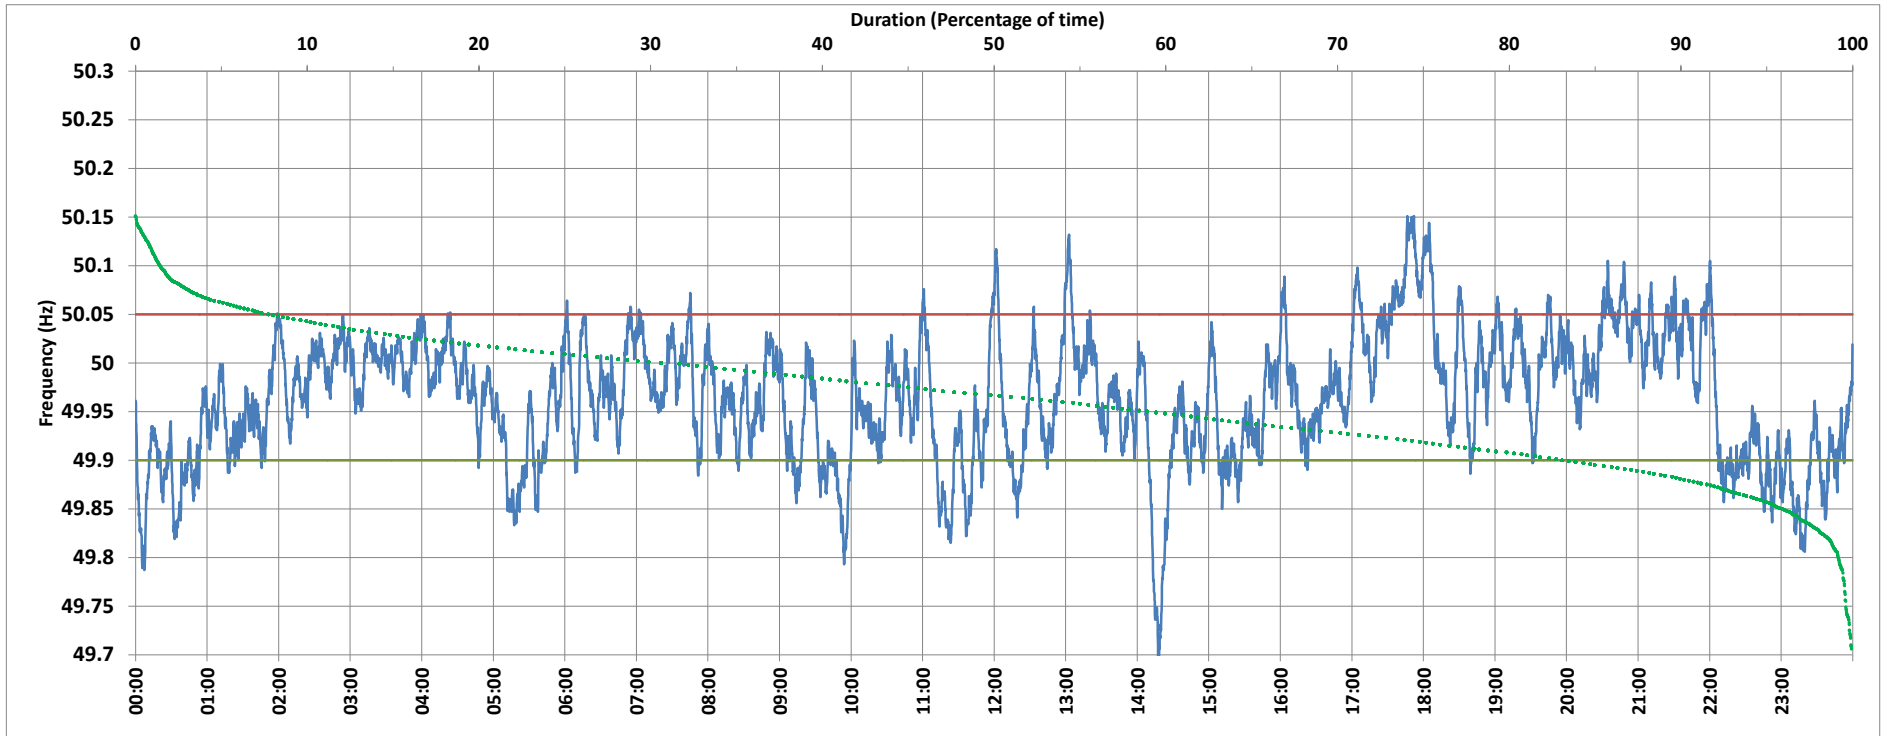

VIJAYAWADA:Frequency

National Grid Frequency Profile for 6/Apr/2018

<49.7	<49.90	<49.97	49.7-49.8	49.8-49.9	49.9-50.0	50.0-50.1	50.1-50.2	49.90-50.05	49.7-50.2	49.97-50.03	50.05-50.1	>50	>50.03	>50.05	>50.2
0.06	16.54	51.72	0.76	15.72	51.79	30.20	1.47	75.72	99.94	33.76	6.59	30.60	14.51	7.74	0.00

Average Frequency :	49.964	Frequency Variation Index :	0.055	Standard Deviation :	0.065	Mileage	44.88
---------------------	--------	-----------------------------	-------	----------------------	-------	---------	-------

Instantaneous Frequency		
Max	50.151	17:46:20
Min	49.687	14:17:40

15 minute Average Frequency		
Max	50.113	18:00:00
Min	49.803	14:30:00

No. of excursions above 50.03 Hz	75
No. of excursions below 49.97 Hz	106
No. of excursions above 50.00 Hz	79
No. of excursions below 50.00 Hz	84

% time <49.95	40.58
% time between 49.95 to 50.05	51.68

Average time freq remains below 49.97 per excursion	0:07:02	Average time frequency remains above 50.03 per excursion	0:02:47
---	---------	--	---------