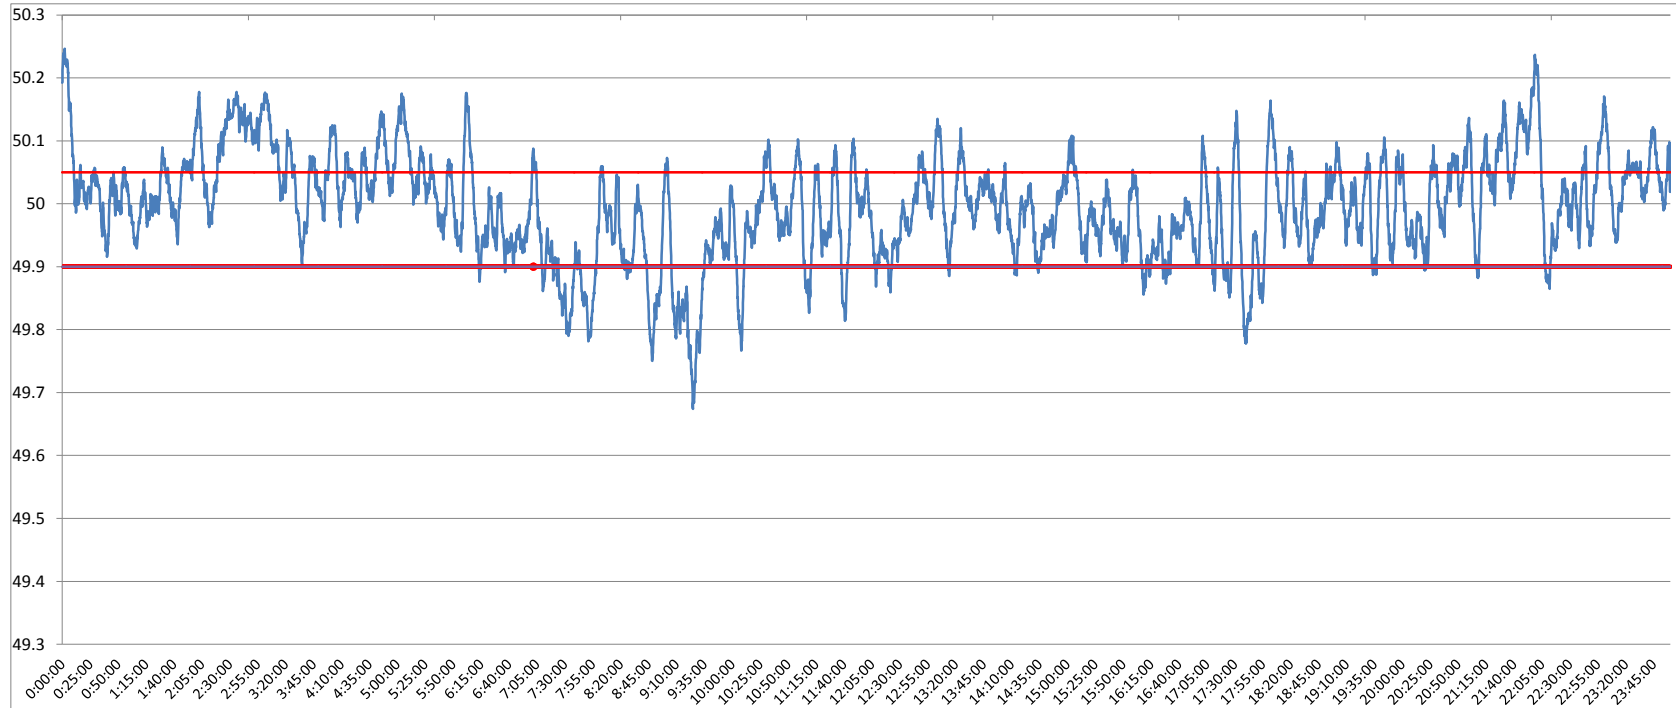

**POWER SYSTEM OPERATION CORPORATION LIMITED**  
NATIONAL LOAD DESPATCH CENTRE NEW DELHI

SLPR4:Frequency

National Grid Frequency Profile for

12-Dec-16

| <49.2 | <49.7 | <49.90 | <49.97 | 49.7-49.8 | 49.8-49.9 | 49.9-50.0 | 50.0-50.1 | 50.1-50.2 | 49.90-50.05 | 49.7-50.2 | 49.97-50.03 | 50.05-50.1 | >50   | >50.03 | >50.05 | >50.2 |
|-------|-------|--------|--------|-----------|-----------|-----------|-----------|-----------|-------------|-----------|-------------|------------|-------|--------|--------|-------|
| 0     | 0.12  | 10.58  | 37.78  | 1.66      | 8.81      | 40.30     | 39.44     | 9.07      | 64.44       | 99.28     | 28.24       | 15.32      | 49.03 | 33.98  | 24.98  | 0.60  |

| Instantaneous Frequency |       | 15 minute average Frequency |     | No. of excursion above 50.03 Hz |          |                                 |     |
|-------------------------|-------|-----------------------------|-----|---------------------------------|----------|---------------------------------|-----|
| Max                     | 50.25 | 0:02:10                     | Max | 50.146                          | 22:00:00 | No. of excursion below 49.97 Hz | 116 |
| Min                     | 49.67 | 9:24:40                     | Min | 49.780                          | 9:30:00  | No. of excursion above 50.00 Hz | 117 |
|                         |       |                             |     |                                 |          | No. of excursion below 50.00 Hz | 116 |