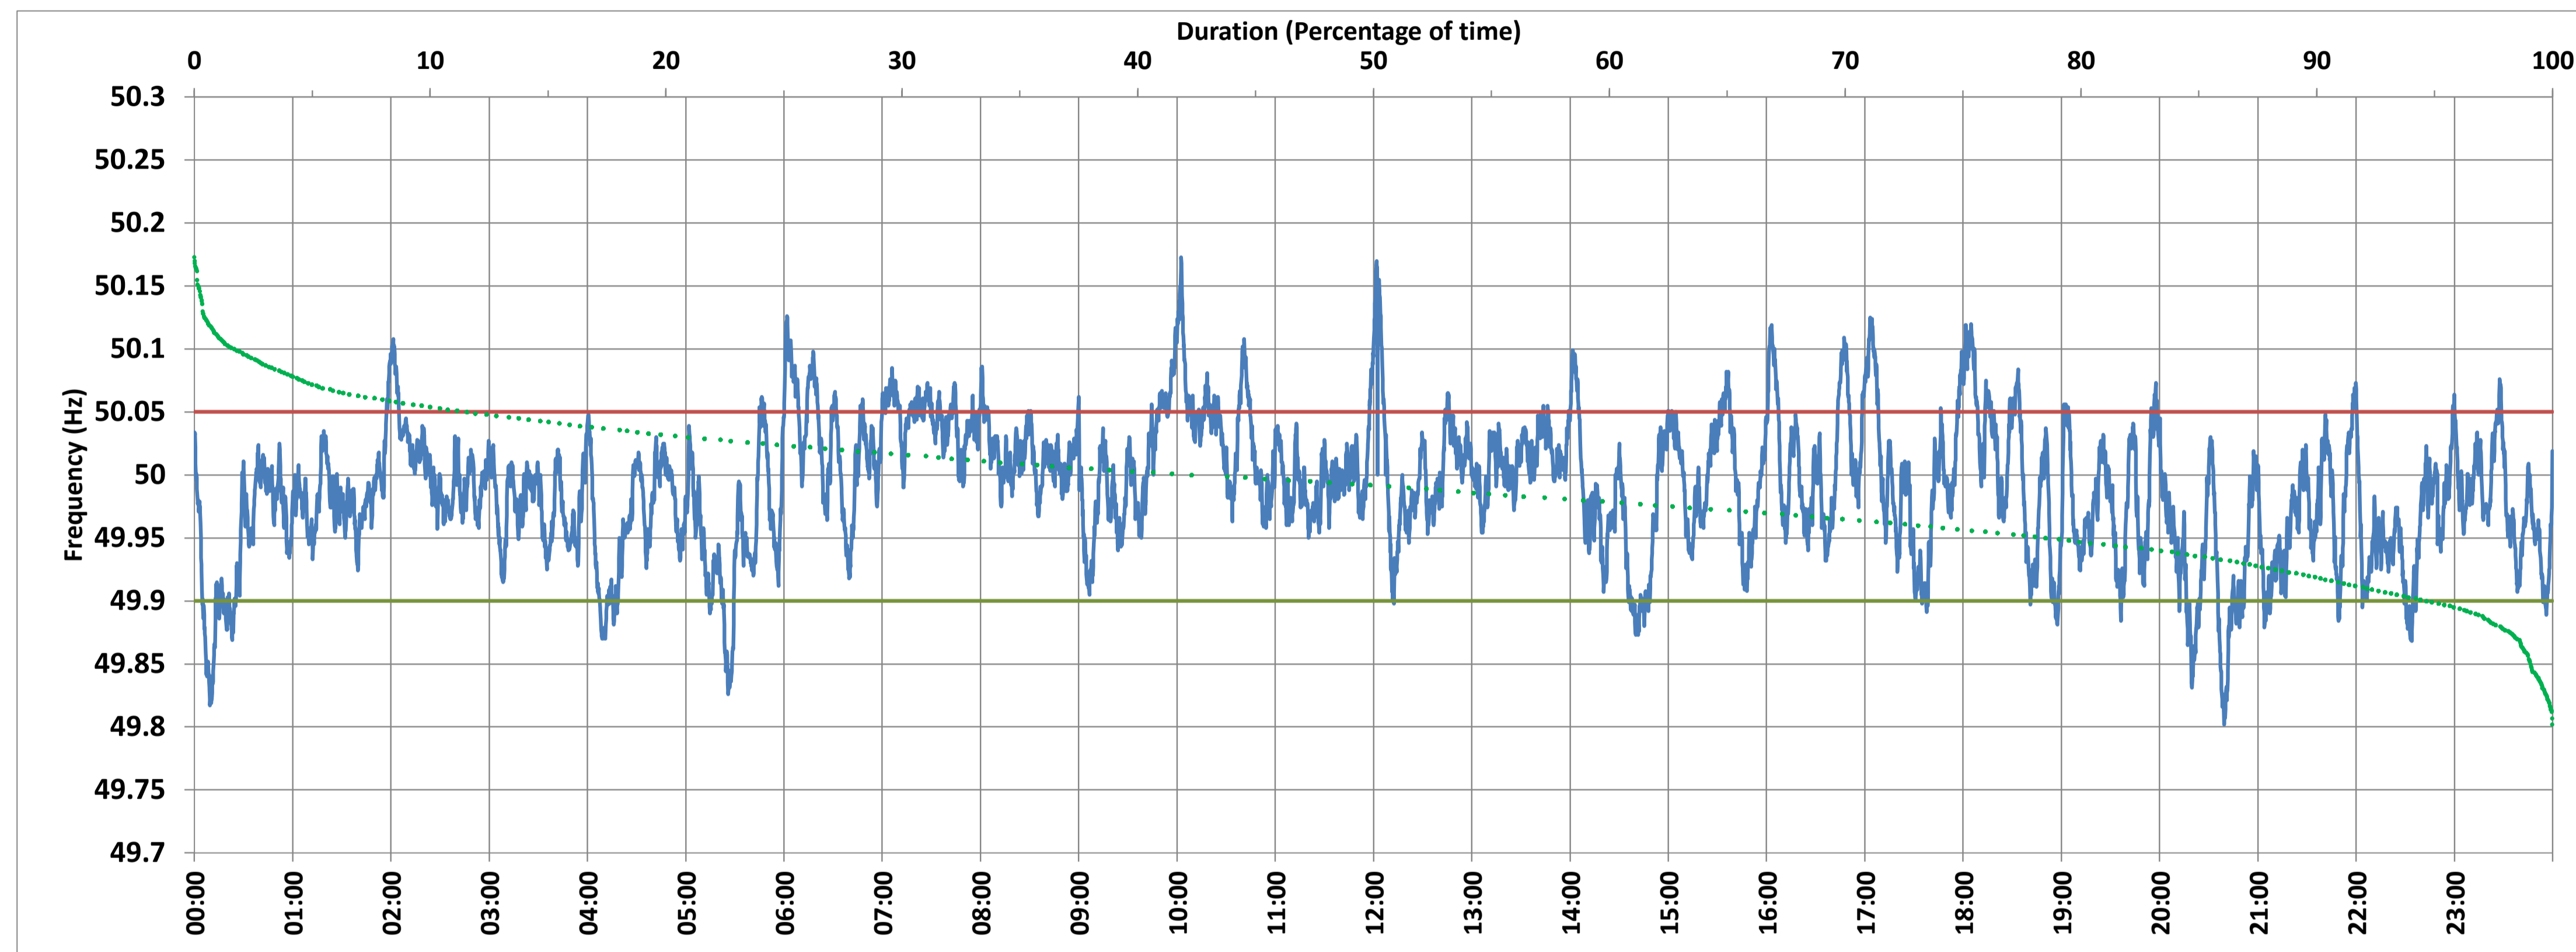

BAWANA:Frequency

National Grid Frequency Profile for 25-Mar-2018

<49.7	<49.90	<49.97	49.7-49.8	49.8-49.9	49.9-50.0	50.0-50.1	50.1-50.2	49.90-50.05	49.7-50.2	49.97-50.03	50.05-50.1	>50	>50.03	>50.05	>50.2
0.00	5.13	32.67	0.00	5.13	51.09	41.99	1.79	83.32	100.00	46.38	10.21	42.28	20.95	11.55	0.00

Average Frequency :	49.990	Frequency Variation Index :	0.029	Standard Deviation :	0.053	Mileage	46.23
---------------------	--------	-----------------------------	-------	----------------------	-------	---------	-------

Instantaneous Frequency		
Max	50.173	10:02:30
Min	49.802	20:39:20

15 minute Average Frequency		
Max	50.074	10:15:00
Min	49.891	5:30:00

No. of excursions above 50.03 Hz	102
No. of excursions below 49.97 Hz	126
No. of excursions above 50.00 Hz	147
No. of excursions below 50.00 Hz	142

% time <49.95	20.93
% time between 49.95 to 50.05	67.52

Average time freq remains below 49.97 per excursion	0:03:44	Average time frequency remains above 50.03 per excursion	0:02:57
---	---------	--	---------