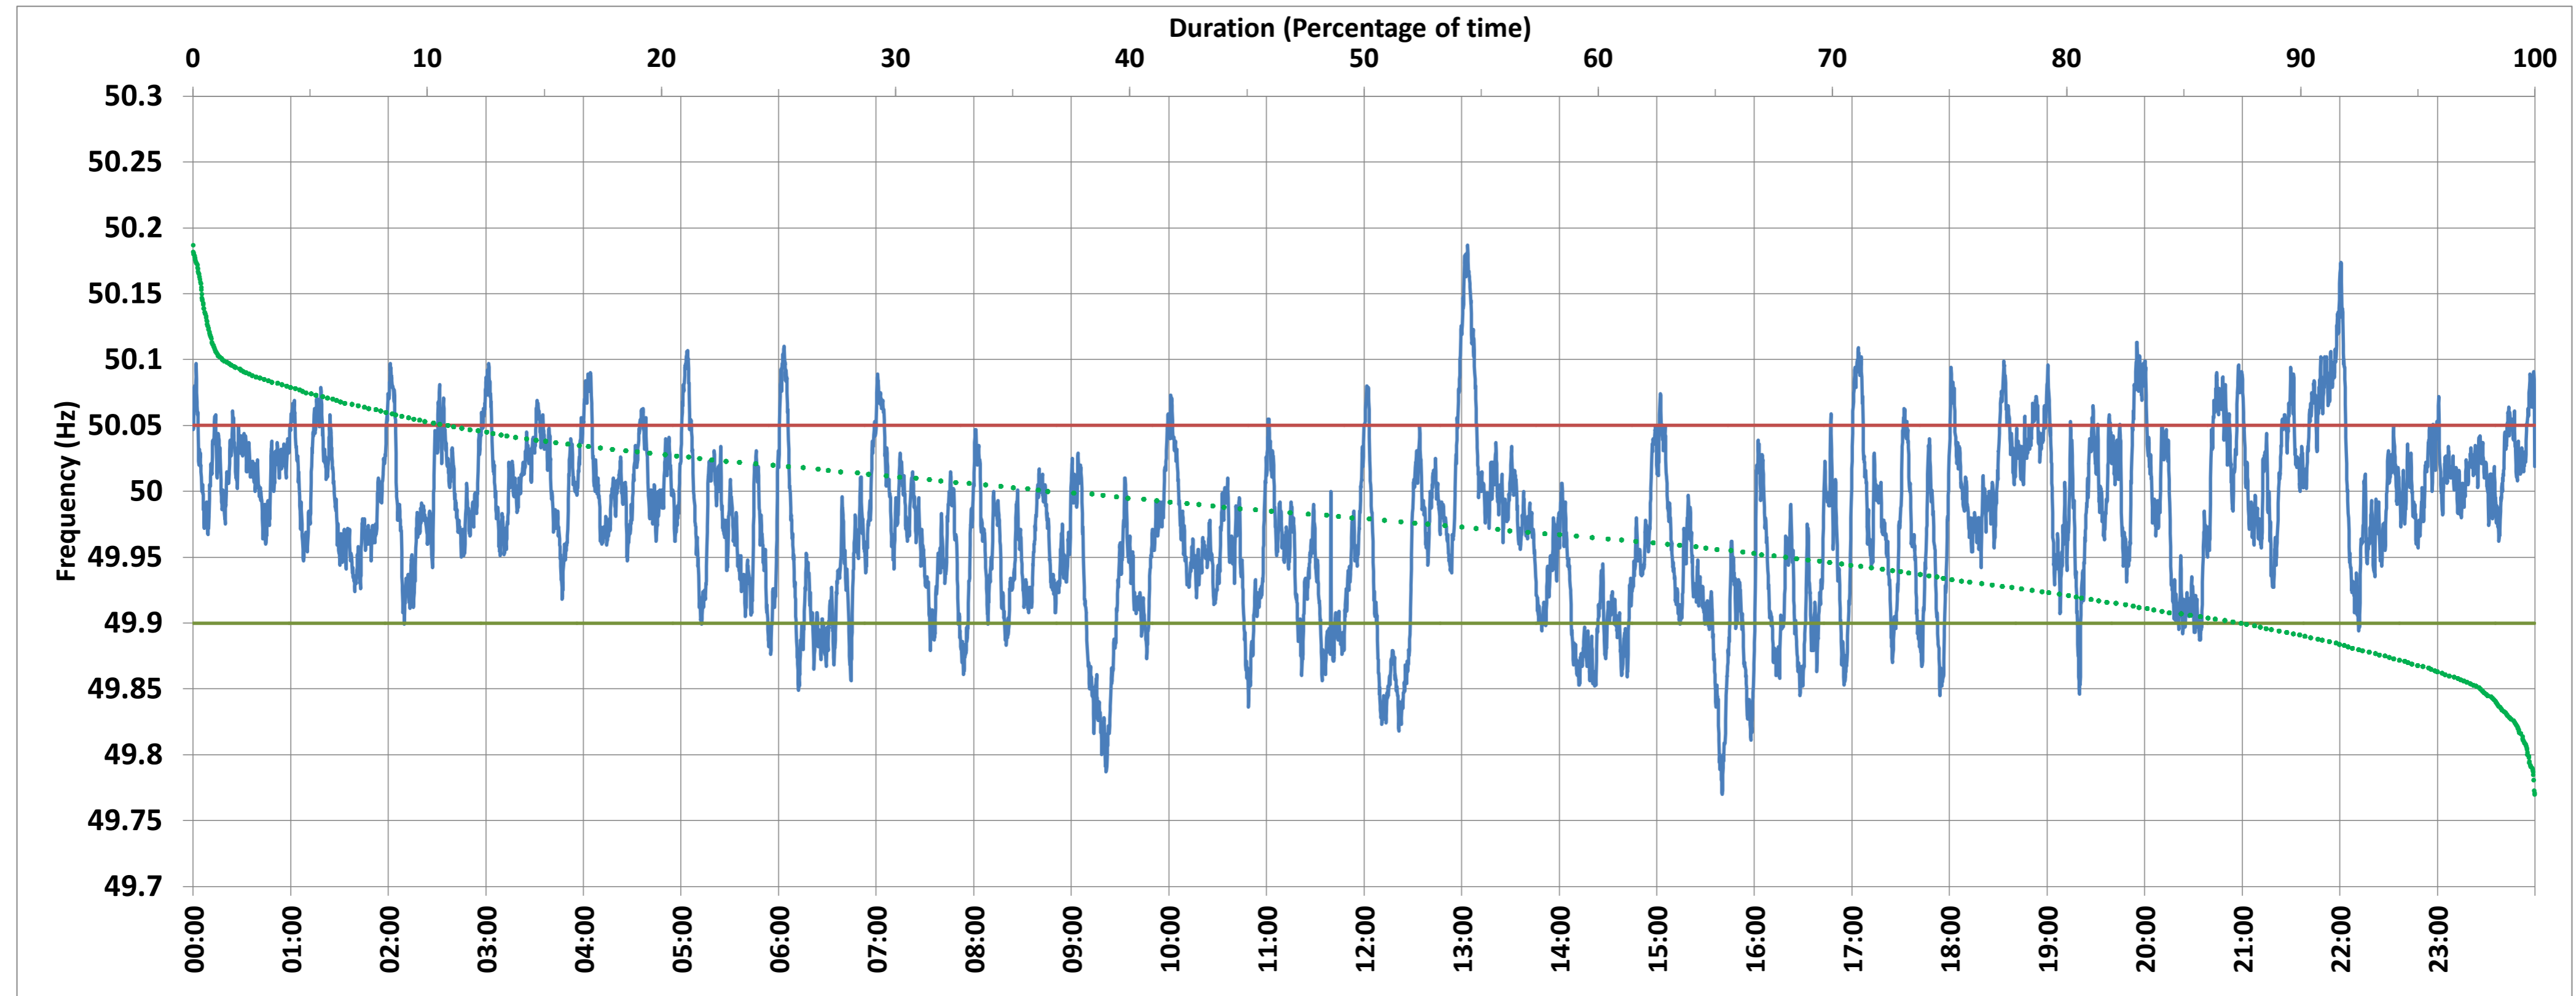

BAWANA:Frequency

National Grid Frequency Profile for 25-Nov-2017

<49.7	<49.90	<49.97	49.7-49.8	49.8-49.9	49.9-50.0	50.0-50.1	50.1-50.2	49.90-50.05	49.7-50.2	49.97-50.03	50.05-50.1	>50	>50.03	>50.05	>50.2
0.00	12.33	43.01	0.27	12.06	50.07	36.26	1.34	76.79	100.00	38.02	9.88	36.49	18.97	10.88	0.00

Average Frequency :	49.976	Frequency Variation Index :	0.045	Standard Deviation :	0.063
---------------------	--------	-----------------------------	-------	----------------------	-------

Instantaneous Frequency		
Max	50.187	13:03:40
Min	49.770	15:40:10

15 minute Average Frequency		
Max	50.088	22:00:00
Min	49.849	9:30:00

No. of excursions above 50.03 Hz	117
No. of excursions below 49.97 Hz	136
No. of excursions above 50.00 Hz	96
No. of excursions below 50.00 Hz	96

Average time freq remains below 49.97 per excursion	0:04:33	Average time frequency remains above 50.03 per excursion	0:02:20
---	---------	--	---------