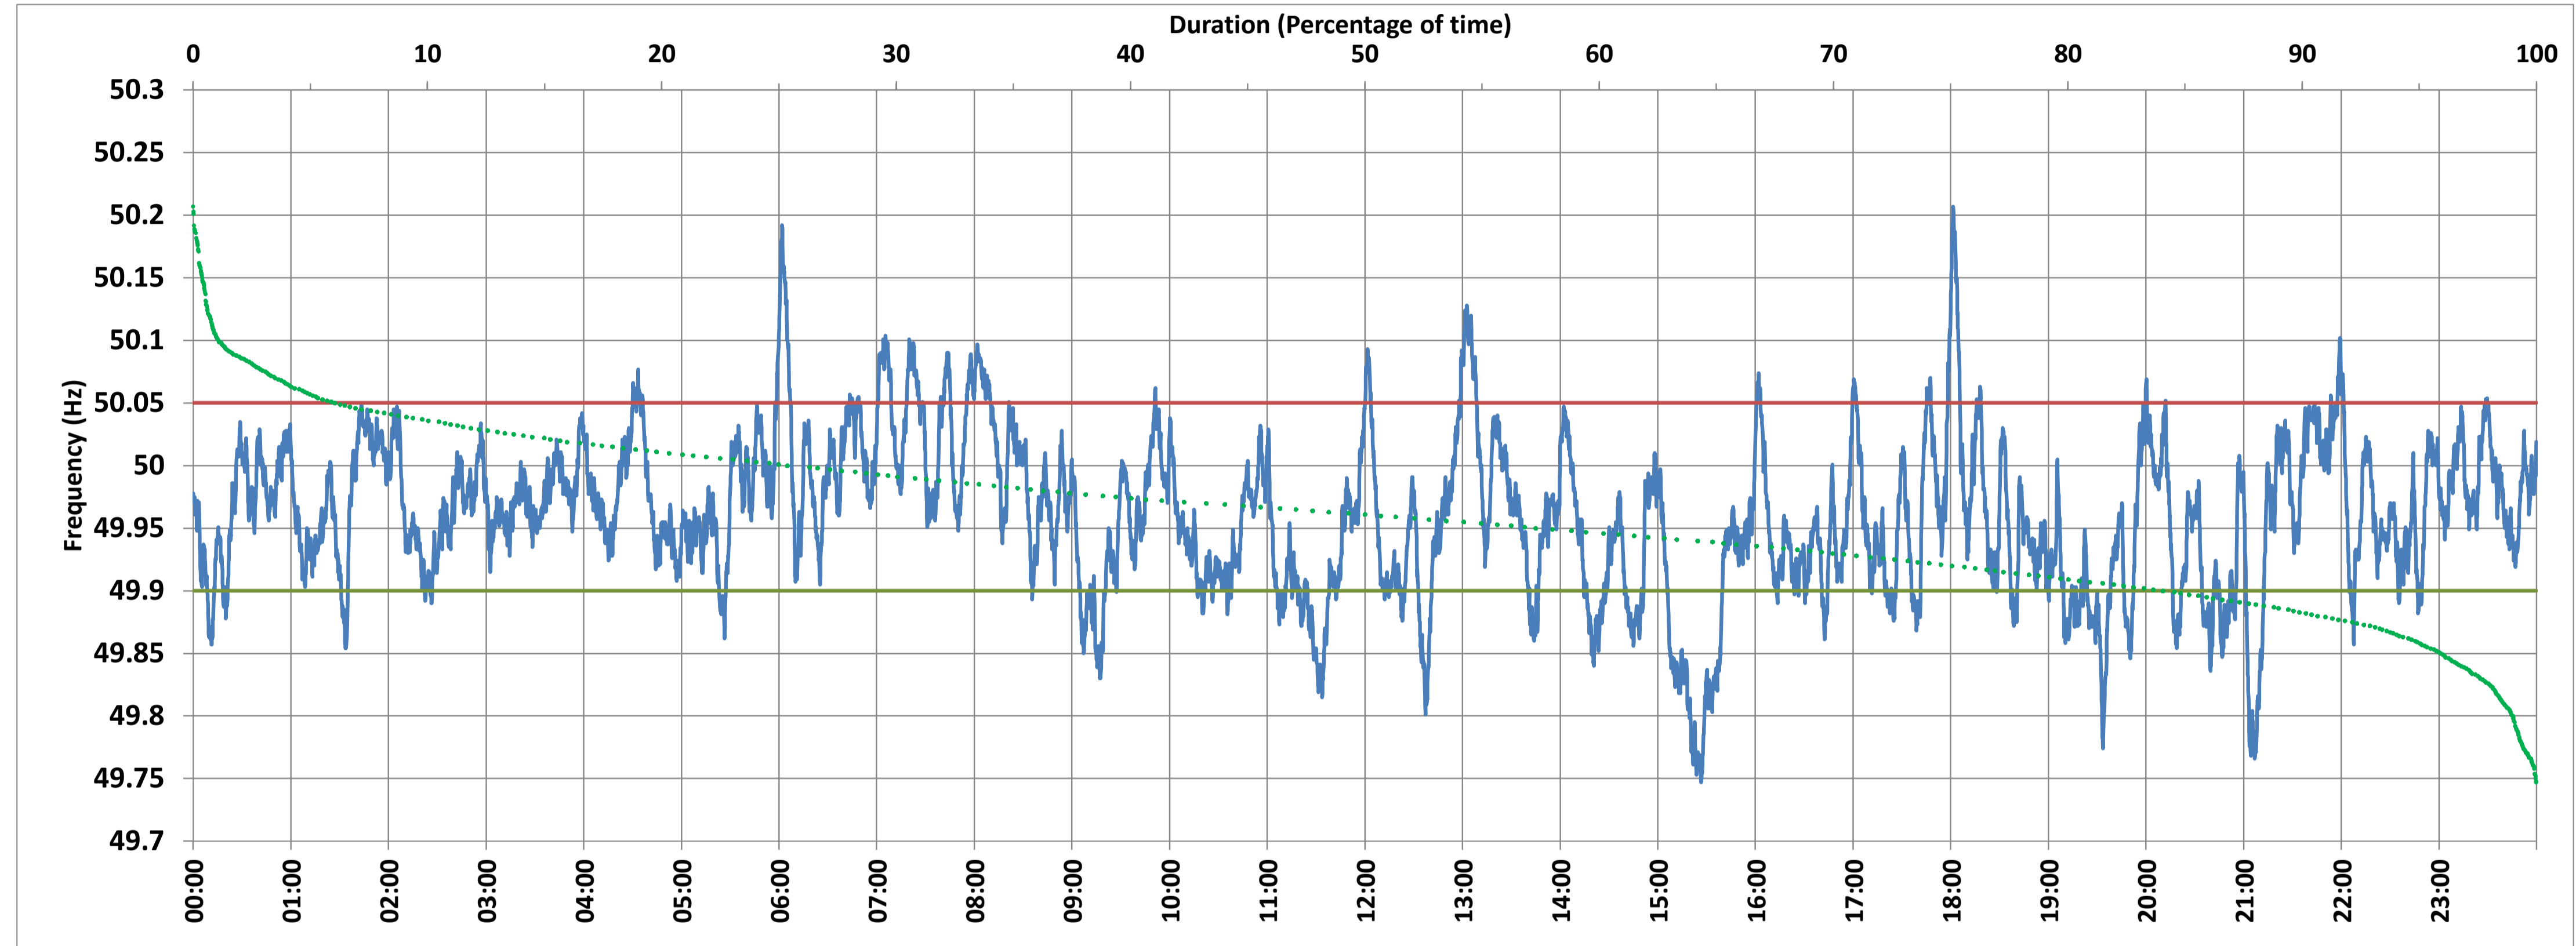

VIJAYAWADA:Frequency

National Grid Frequency Profile for 26-Mar-2018

<49.7	<49.90	<49.97	49.7-49.8	49.8-49.9	49.9-50.0	50.0-50.1	50.1-50.2	49.90-50.05	49.7-50.2	49.97-50.03	50.05-50.1	>50	>50.03	>50.05	>50.2
0.00	15.46	55.97	1.00	14.47	58.24	25.19	1.08	78.48	99.97	32.18	5.19	25.35	11.85	6.05	0.03

Average Frequency :	49.960	Frequency Variation Index :	0.054	Standard Deviation :	0.062	Mileage	45.78
---------------------	--------	-----------------------------	-------	----------------------	-------	---------	-------

Instantaneous Frequency		
Max	50.207	18:01:30
Min	49.747	15:26:30

15 minute Average Frequency		
Max	50.057	8:15:00
Min	49.793	15:30:00

No. of excursions above 50.03 Hz	62
No. of excursions below 49.97 Hz	138
No. of excursions above 50.00 Hz	79
No. of excursions below 50.00 Hz	89

% time <49.95	41.99
% time between 49.95 to 50.05	51.96

Average time freq remains below 49.97 per excursion	0:05:50	Average time frequency remains above 50.03 per excursion	0:02:45
-----------------------------------------------------	---------	----------------------------------------------------------	---------