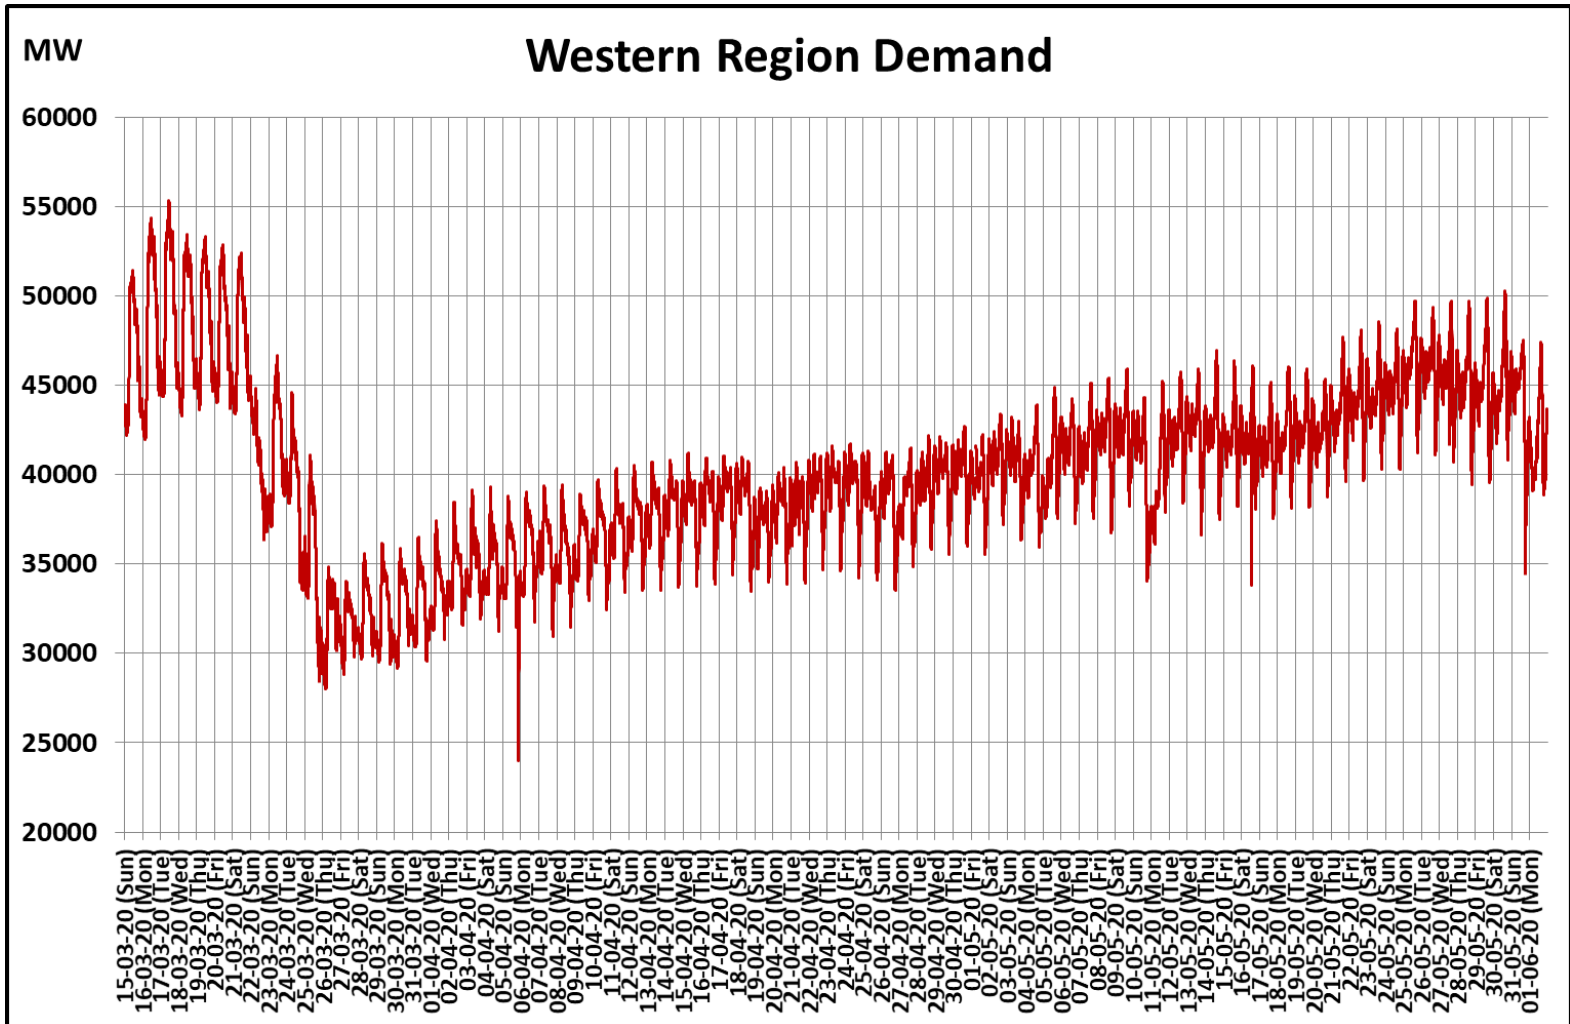

Power System Operation Corporation Limited
National Load Despatch Centre, New Delhi

22 March 2020: *Janta Curfew*

25 March – 14 April 2020: *All-India containment measures vide MHA order no. 40-3/2020-DM-I(A)*

5 April 2020: *Lighting switch off event at 21:00 hrs for 9 minutes*

14 April – 3 May 2020: *Extension of all-India containment measures*

posoco.in/covid-19