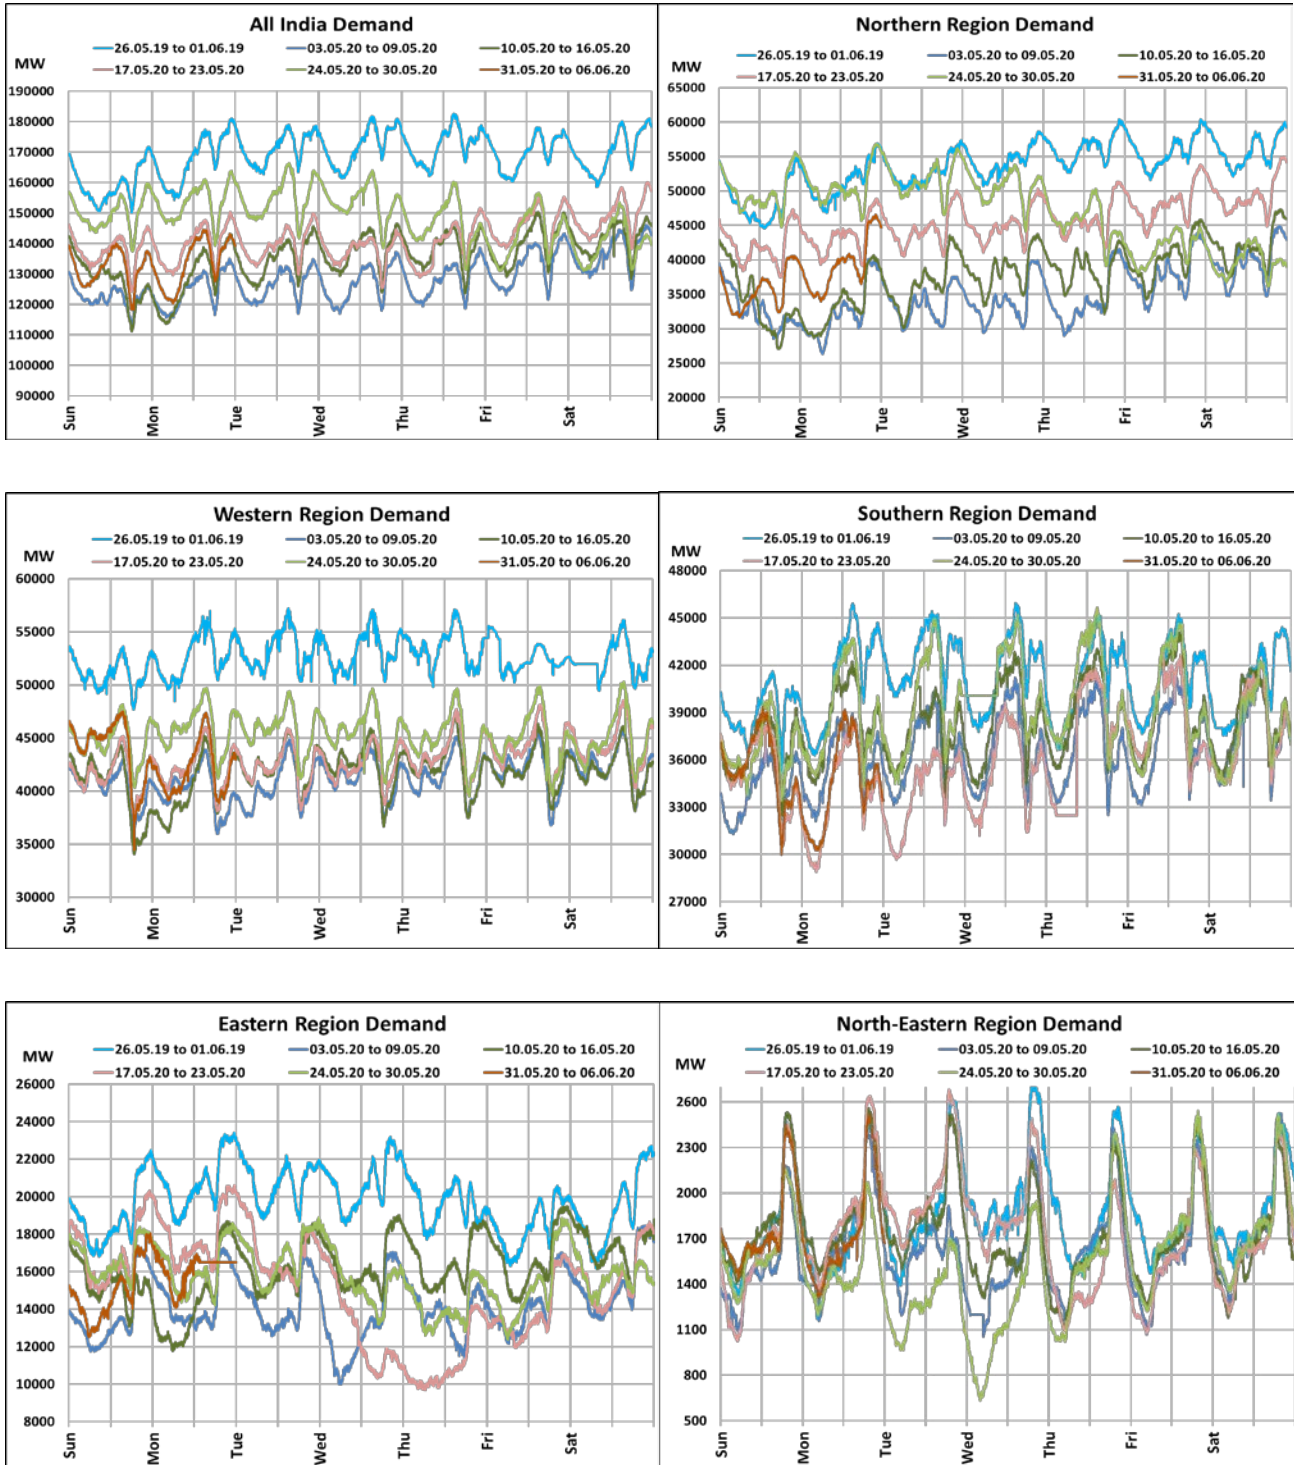

All-India and Region-wise Weekly Demand Patterns during Management of COVID -19

Date	Energy Consumption (GWh)					
	Northern Region	Western Region	Southern Region	Eastern Region	North-Eastern Region	All India
26-May-20	1250	1133	962	401	29	3775
27-May-20	1226	1129	969	351	30	3706
28-May-20	1101	1121	957	323	39	3541
29-May-20	1026	1115	945	361	41	3487
30-May-20	956	1111	919	375	43	3403
31-May-20	859	1080	858	354	43	3193
01-Jun-20	945	1026	861	374	42	3246

22 March 2020: Janta Curfew

25 March – 14 April 2020: All-India containment measures vide MHA order no. 40-3/2020-DM-I(A)

5 April 2020: Lighting switch off event at 21:00 hrs for 9 minutes

14 April – 31 May 2020: Extension of all-India containment measures

posoco.in/covid-19

All-India Maximum Demand and Energy Met during Management of COVID -19 in comparison to 2019

22 March 2020: Janta Curfew

25 March – 14 April 2020: All-India containment measures vide MHA order no. 40-3/2020-DM-I(A)