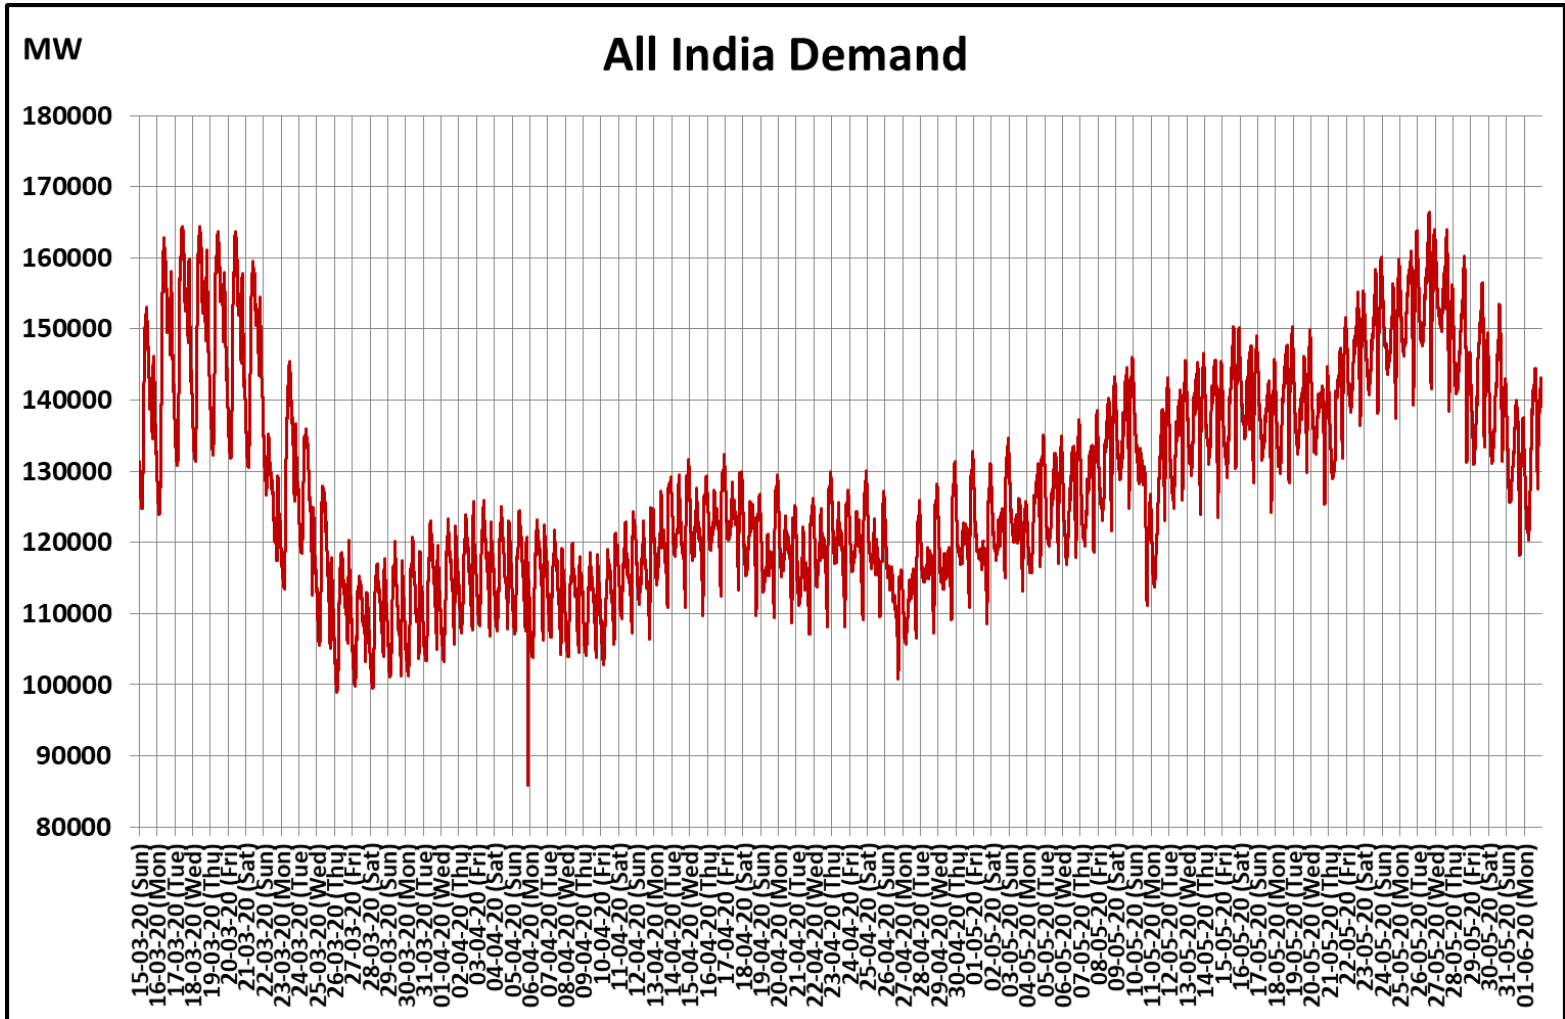

All-India and Region-wise Continuous Demand Patterns during Management of COVID -19

22 March 2020: *Janta Curfew*

25 March – 14 April 2020: *All-India containment measures vide MHA order no. 40-3/2020-DM-I(A)*

5 April 2020: *Lighting switch off event at 21:00 hrs for 9 minutes*

14 April – 3 May 2020: *Extension of all-India containment measures*