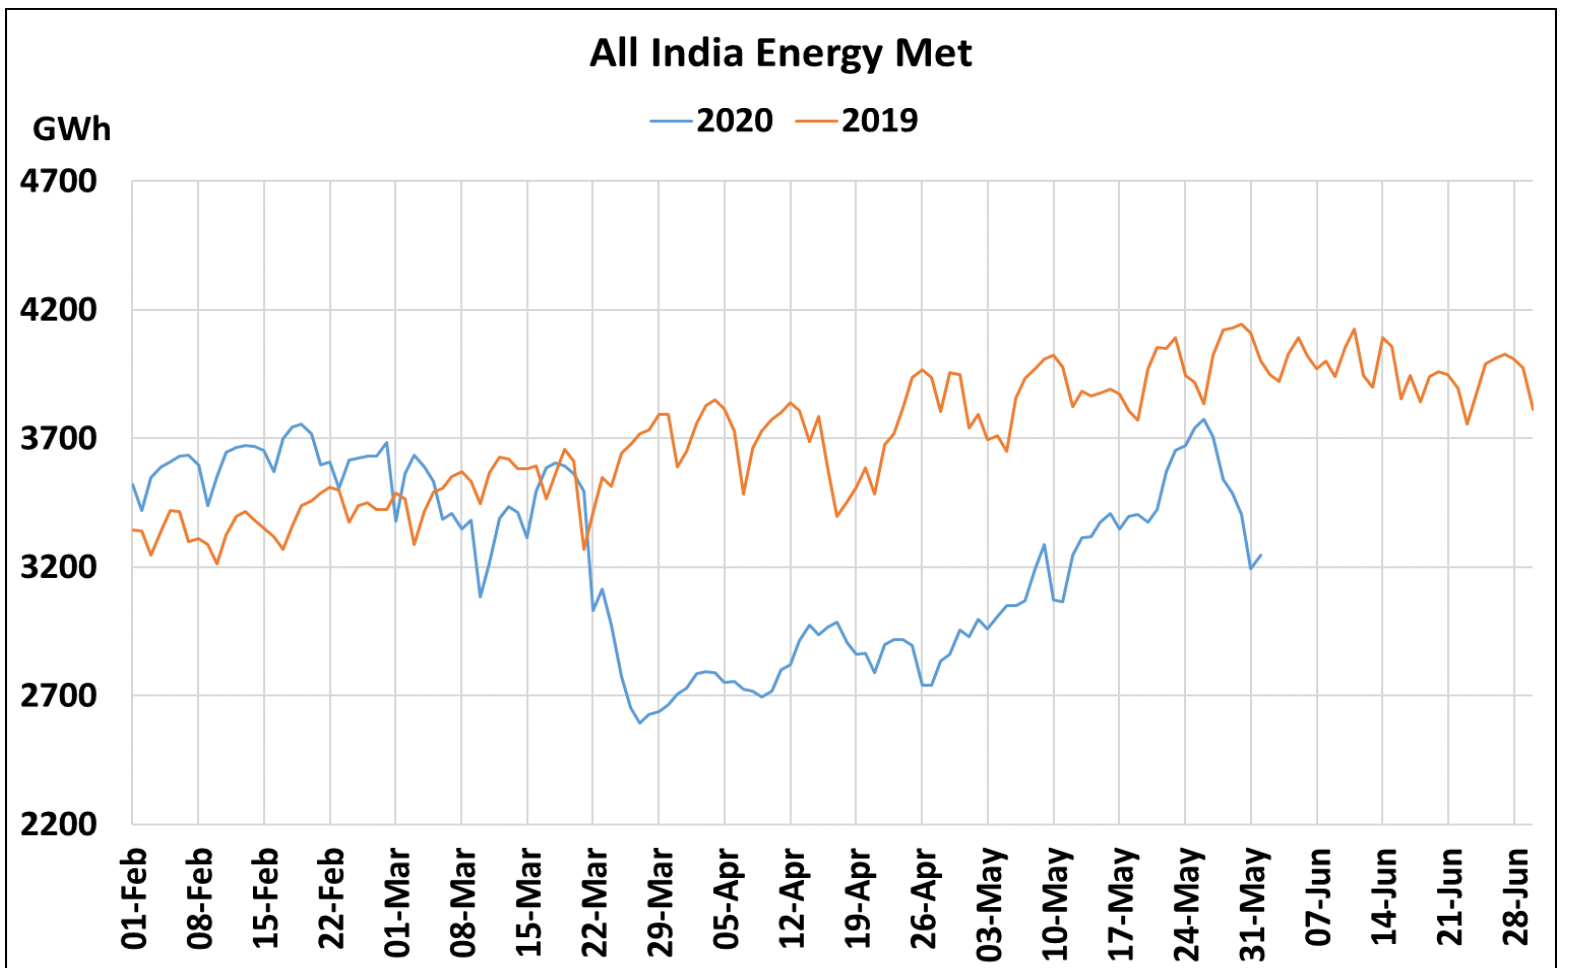

All-India and Region-wise Weekly Demand Patterns during Management of COVID -19

Date	Energy Consumption (GWh)					
	Northern Region	Western Region	Southern Region	Eastern Region	North-Eastern Region	All India
26-May-20	1250	1133	962	401	29	3775
27-May-20	1226	1129	969	351	30	3706
28-May-20	1101	1121	957	323	39	3541
29-May-20	1026	1115	945	361	41	3487
30-May-20	956	1111	919	375	43	3403
31-May-20	859	1080	858	354	43	3193
01-Jun-20	945	1026	861	374	42	3246

22 March 2020: Janta Curfew

25 March – 14 April 2020: All-India containment measures vide MHA order no. 40-3/2020-DM-I(A)

5 April 2020: Lighting switch off event at 21:00 hrs for 9 minutes

14 April – 31 May 2020: Extension of all-India containment measures

posoco.in/covid-19

All-India Maximum Demand and Energy Met during Management of COVID -19 in comparison to 2019

22 March 2020: Janta Curfew

25 March – 14 April 2020: All-India containment measures vide MHA order no. 40-3/2020-DM-I(A)