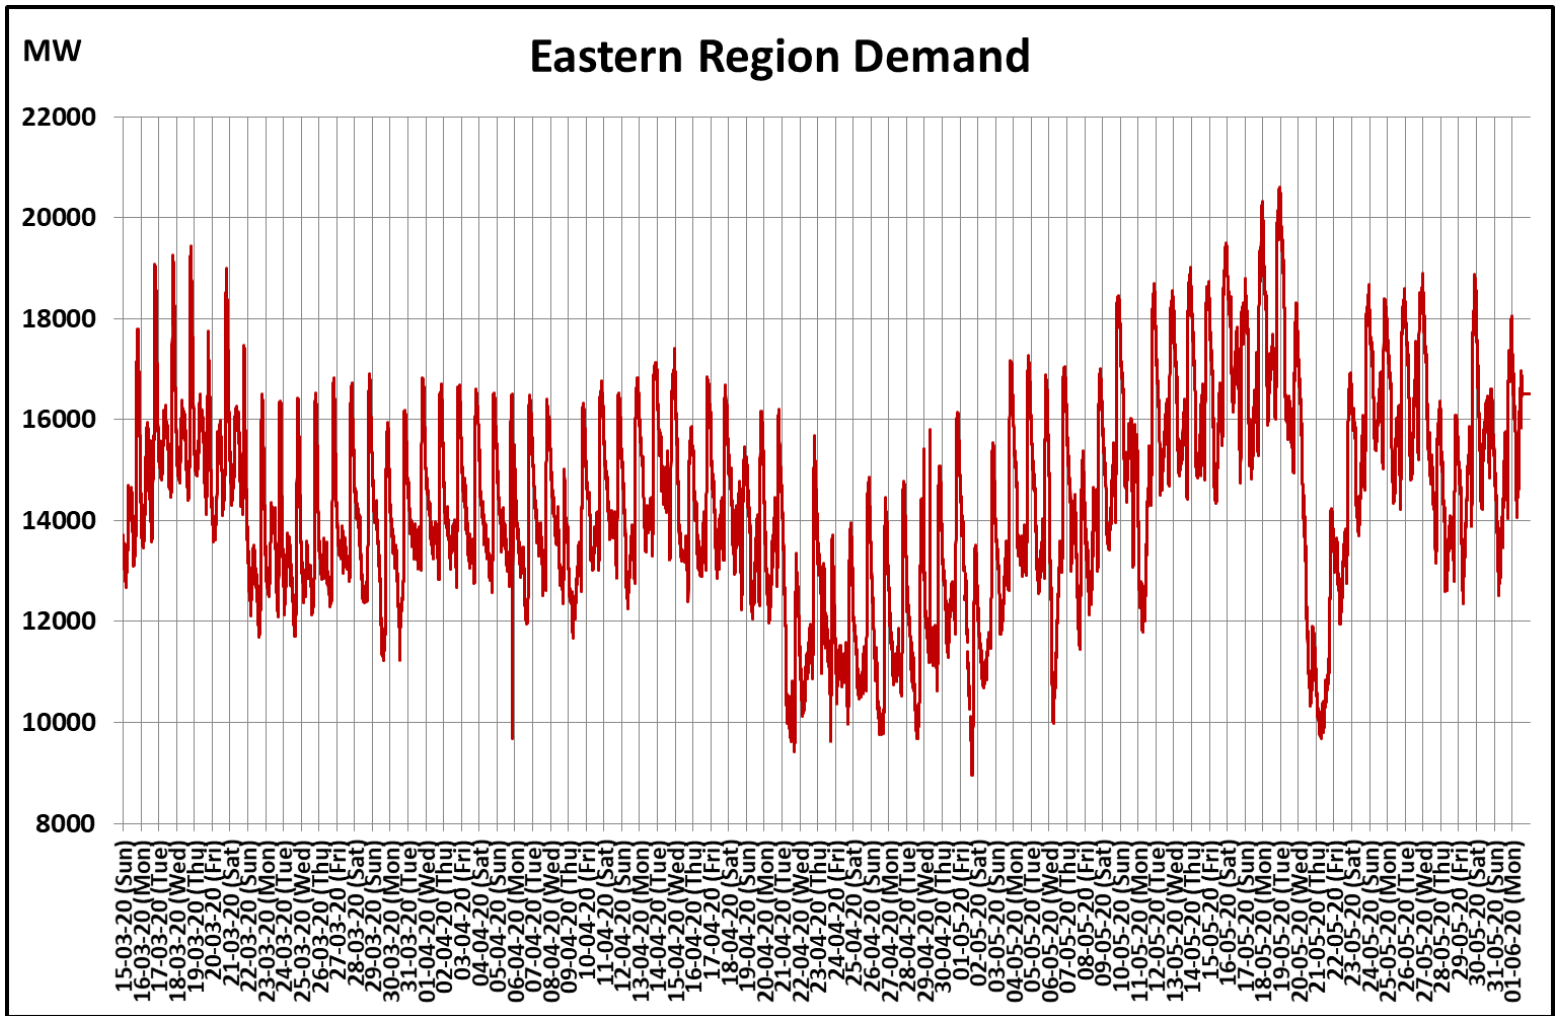

Power System Operation Corporation Limited
National Load Despatch Centre, New Delhi

22 March 2020: Janta Curfew

25 March – 14 April 2020: All-India containment measures vide MHA order no. 40-3/2020-DM-I(A)

5 April 2020: Lighting switch off event at 21:00 hrs for 9 minutes

14 April – 3 May 2020: Extension of all-India containment measures

posoco.in/covid-19