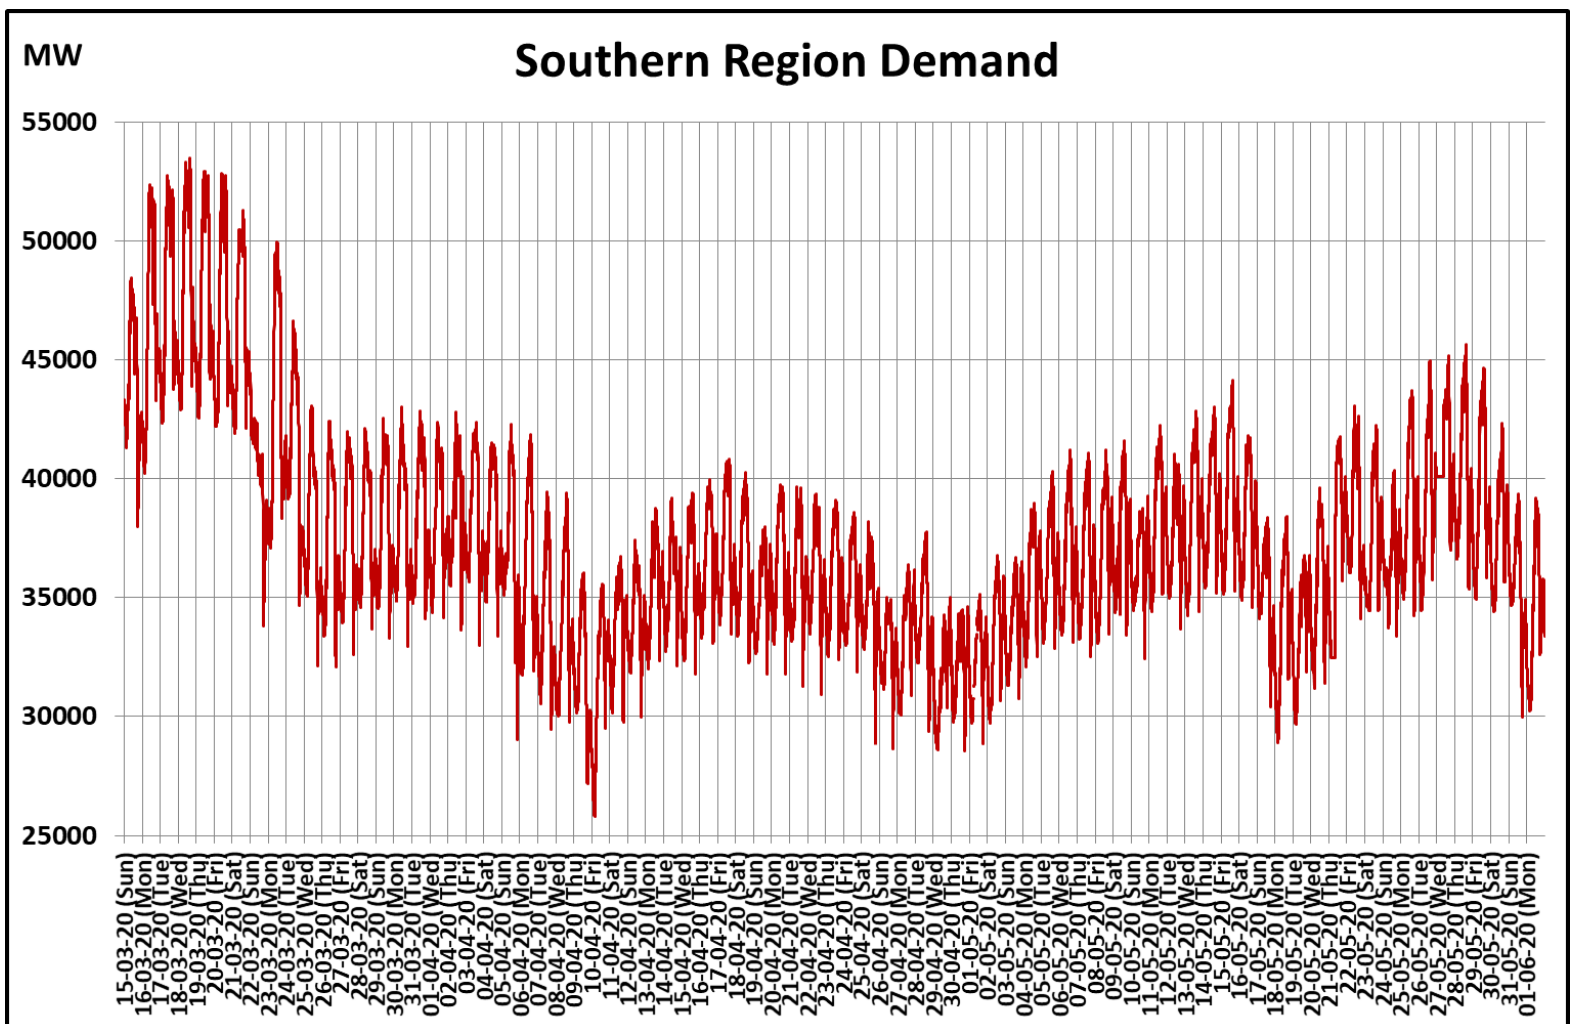

Power System Operation Corporation Limited
National Load Despatch Centre, New Delhi

22 March 2020: *Janta Curfew*

25 March – 14 April 2020: *All-India containment measures vide MHA order no. 40-3/2020-DM-I(A)*

5 April 2020: *Lighting switch off event at 21:00 hrs for 9 minutes*

14 April – 3 May 2020: *Extension of all-India containment measures*

posoco.in/covid-19