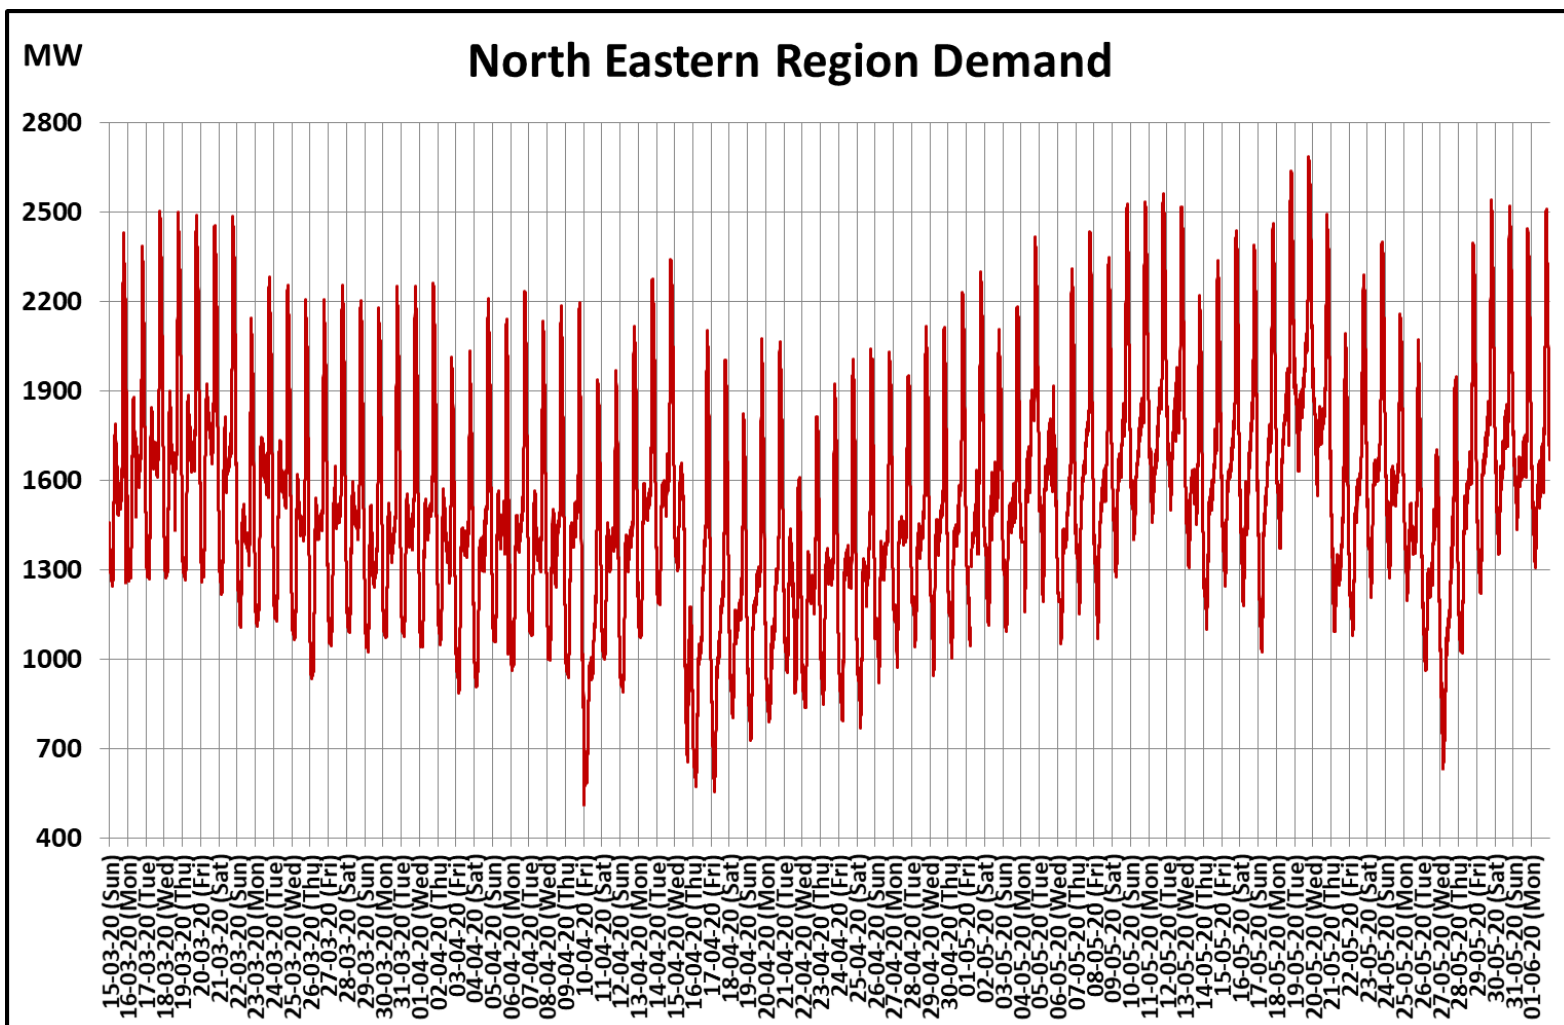

Power System Operation Corporation Limited
National Load Despatch Centre, New Delhi

22 March 2020: Janta Curfew

25 March – 14 April 2020: All-India containment measures vide MHA order no. 40-3/2020-DM-I(A)

5 April 2020: Lighting switch off event at 21:00 hrs for 9 minutes

14 April – 3 May 2020: Extension of all-India containment measures

posoco.in/covid-19