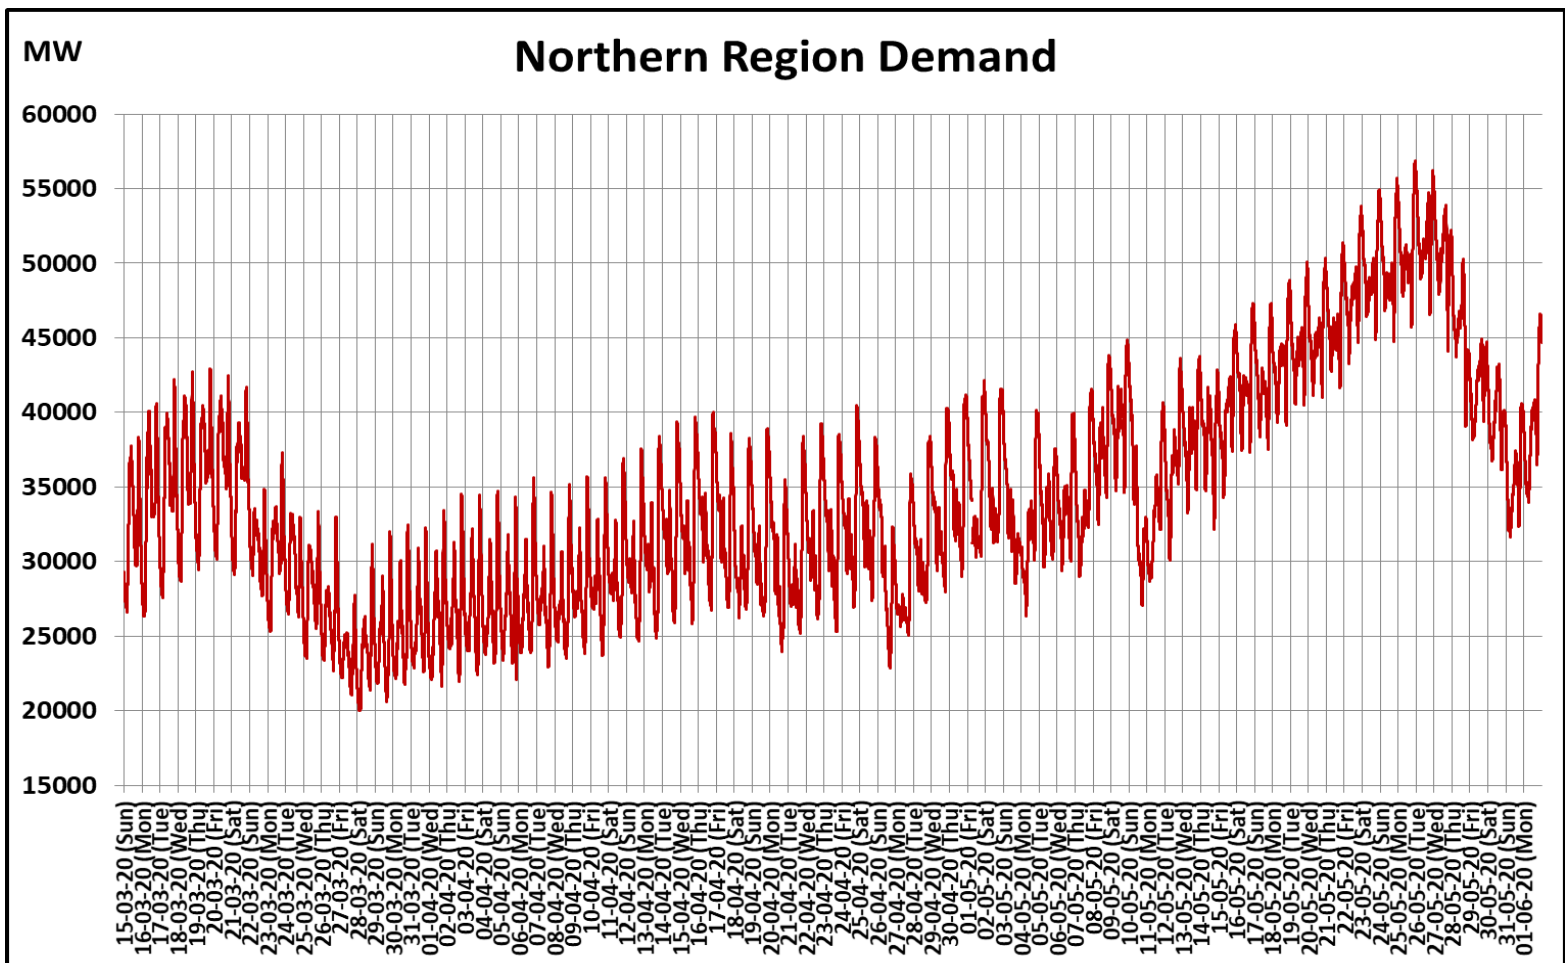

All-India and Region-wise Continuous Demand Patterns during Management of COVID -19

22 March 2020: *Janta Curfew*

25 March – 14 April 2020: *All-India containment measures vide MHA order no. 40-3/2020-DM-I(A)*

5 April 2020: *Lighting switch off event at 21:00 hrs for 9 minutes*

14 April – 3 May 2020: *Extension of all-India containment measures*