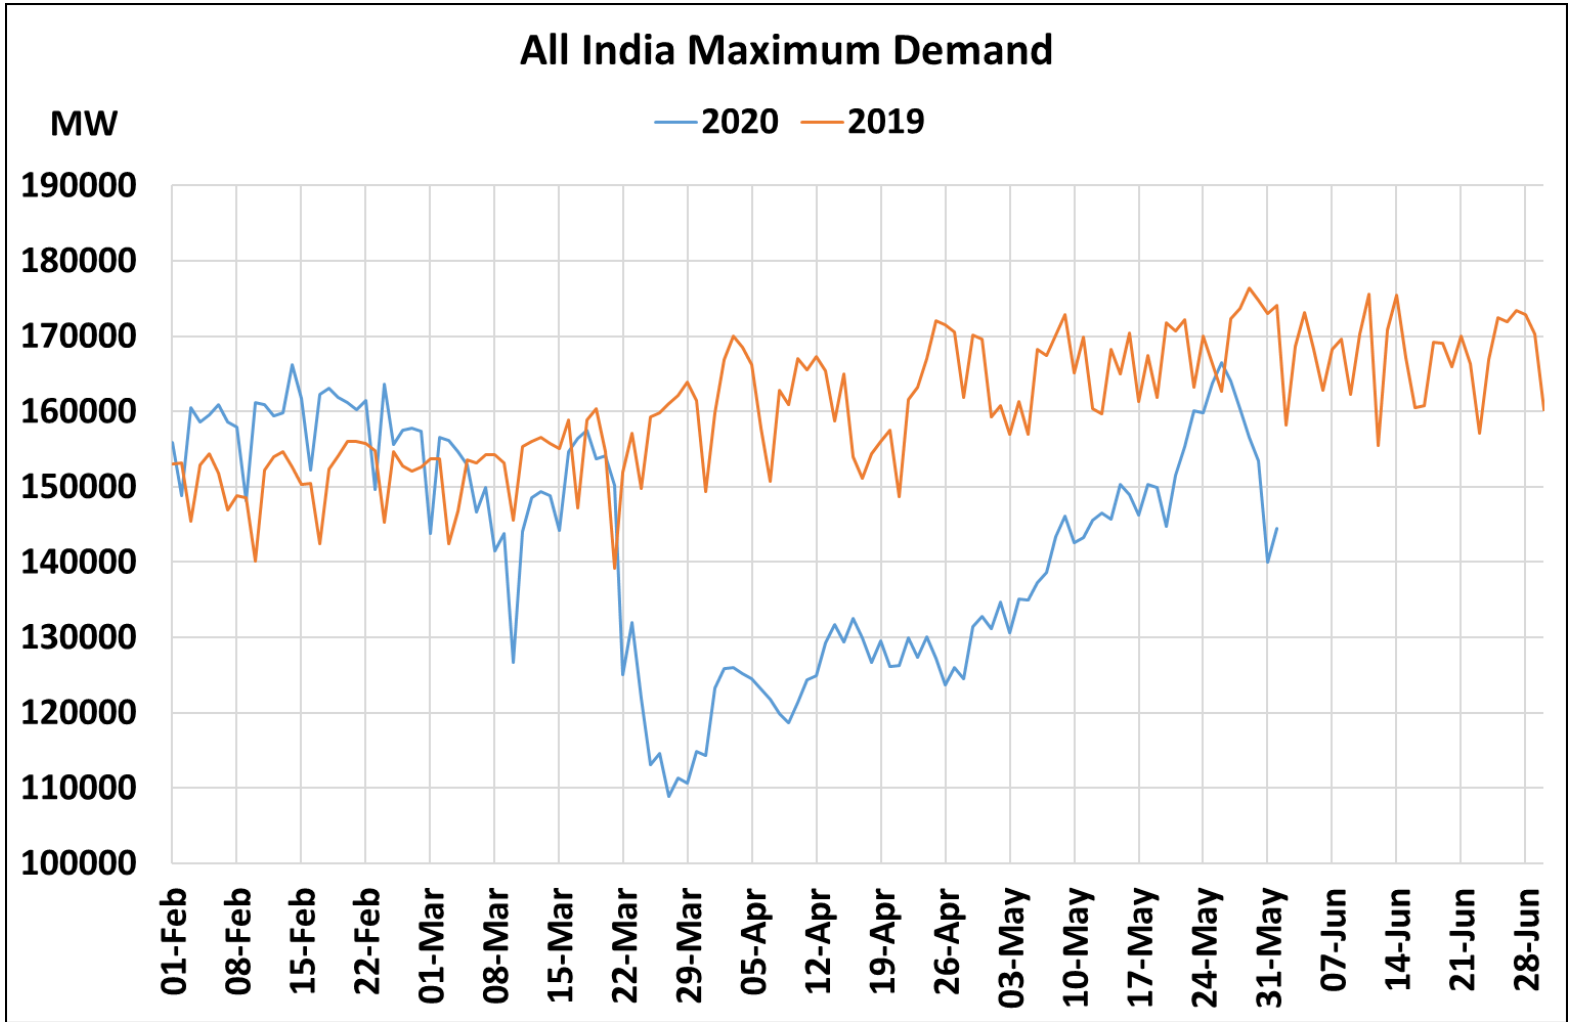

All-India and Region-wise Weekly Demand Patterns during Management of COVID -19

Date	Energy Consumption (GWh)					
	Northern Region	Western Region	Southern Region	Eastern Region	North-Eastern Region	All India
26-May-20	1250	1133	962	401	29	3775
27-May-20	1226	1129	969	351	30	3706
28-May-20	1101	1121	957	323	39	3541
29-May-20	1026	1115	945	361	41	3487
30-May-20	956	1111	919	375	43	3403
31-May-20	859	1080	858	354	43	3193
01-Jun-20	945	1026	861	374	42	3246

22 March 2020: Janta Curfew

25 March – 14 April 2020: All-India containment measures vide MHA order no. 40-3/2020-DM-I(A)

5 April 2020: Lighting switch off event at 21:00 hrs for 9 minutes

14 April – 31 May 2020: Extension of all-India containment measures

posoco.in/covid-19

All-India Maximum Demand and Energy Met during Management of COVID -19 in comparison to 2019

22 March 2020: Janta Curfew

25 March – 14 April 2020: All-India containment measures vide MHA order no. 40-3/2020-DM-I(A)