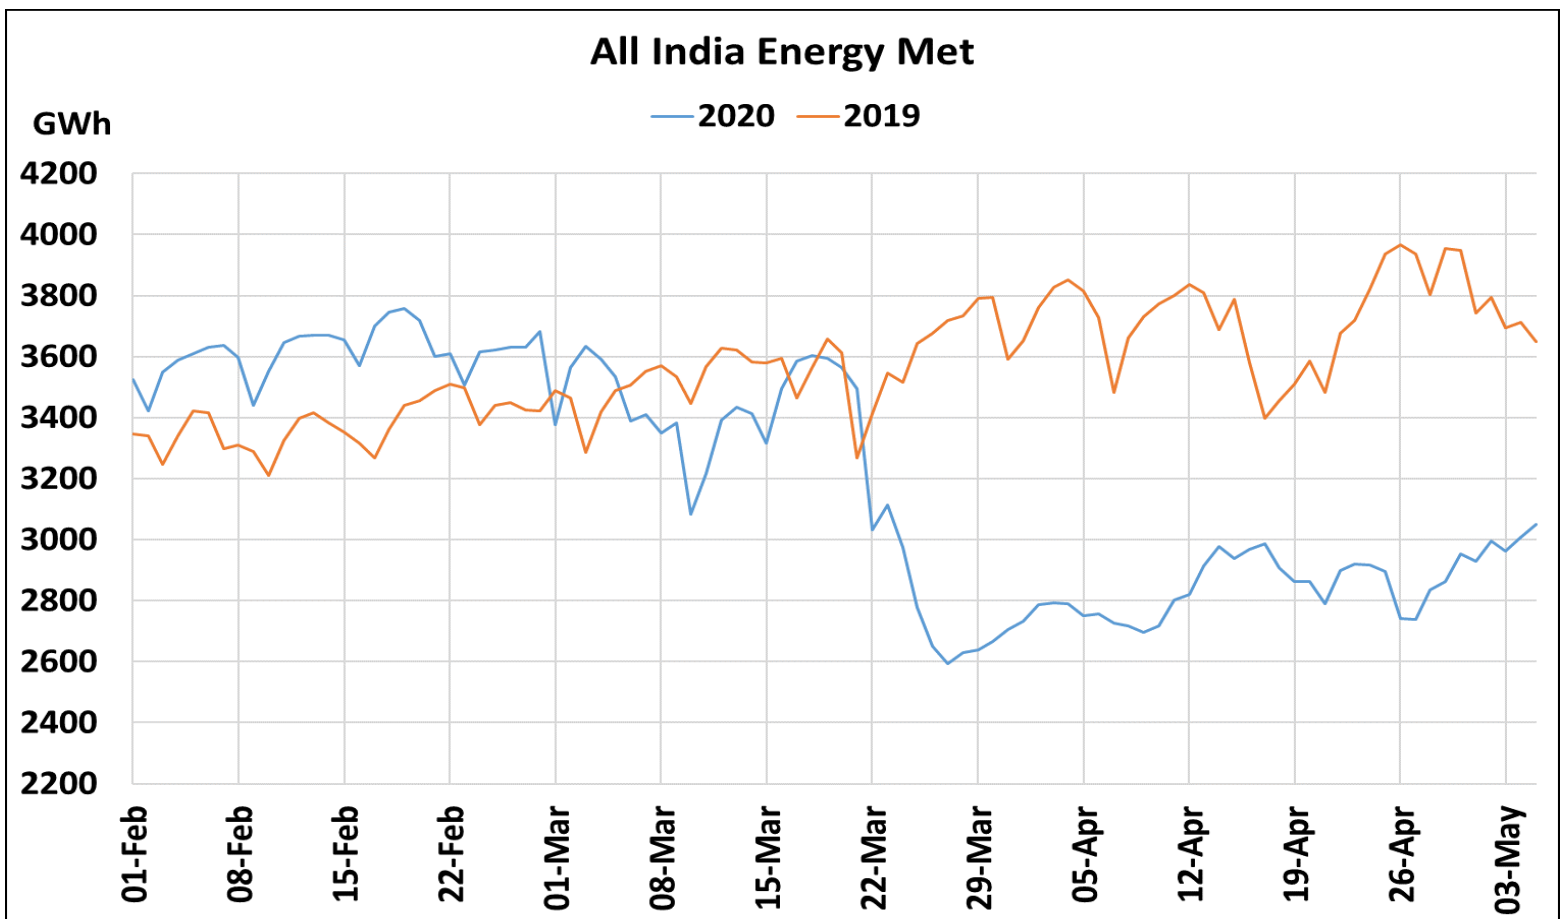

All-India Maximum Demand and Energy Met during Management of COVID -19 in comparison to 2019

22 March 2020: Janta Curfew

25 March – 14 April 2020: All-India containment measures vide MHA order no. 40-3/2020-DM-I(A)

5 April 2020: Lighting switch off event at 21:00 hrs for 9 minutes

14 April – 3 May 2020: Extension of all-India containment measures

posoco.in/covid-19