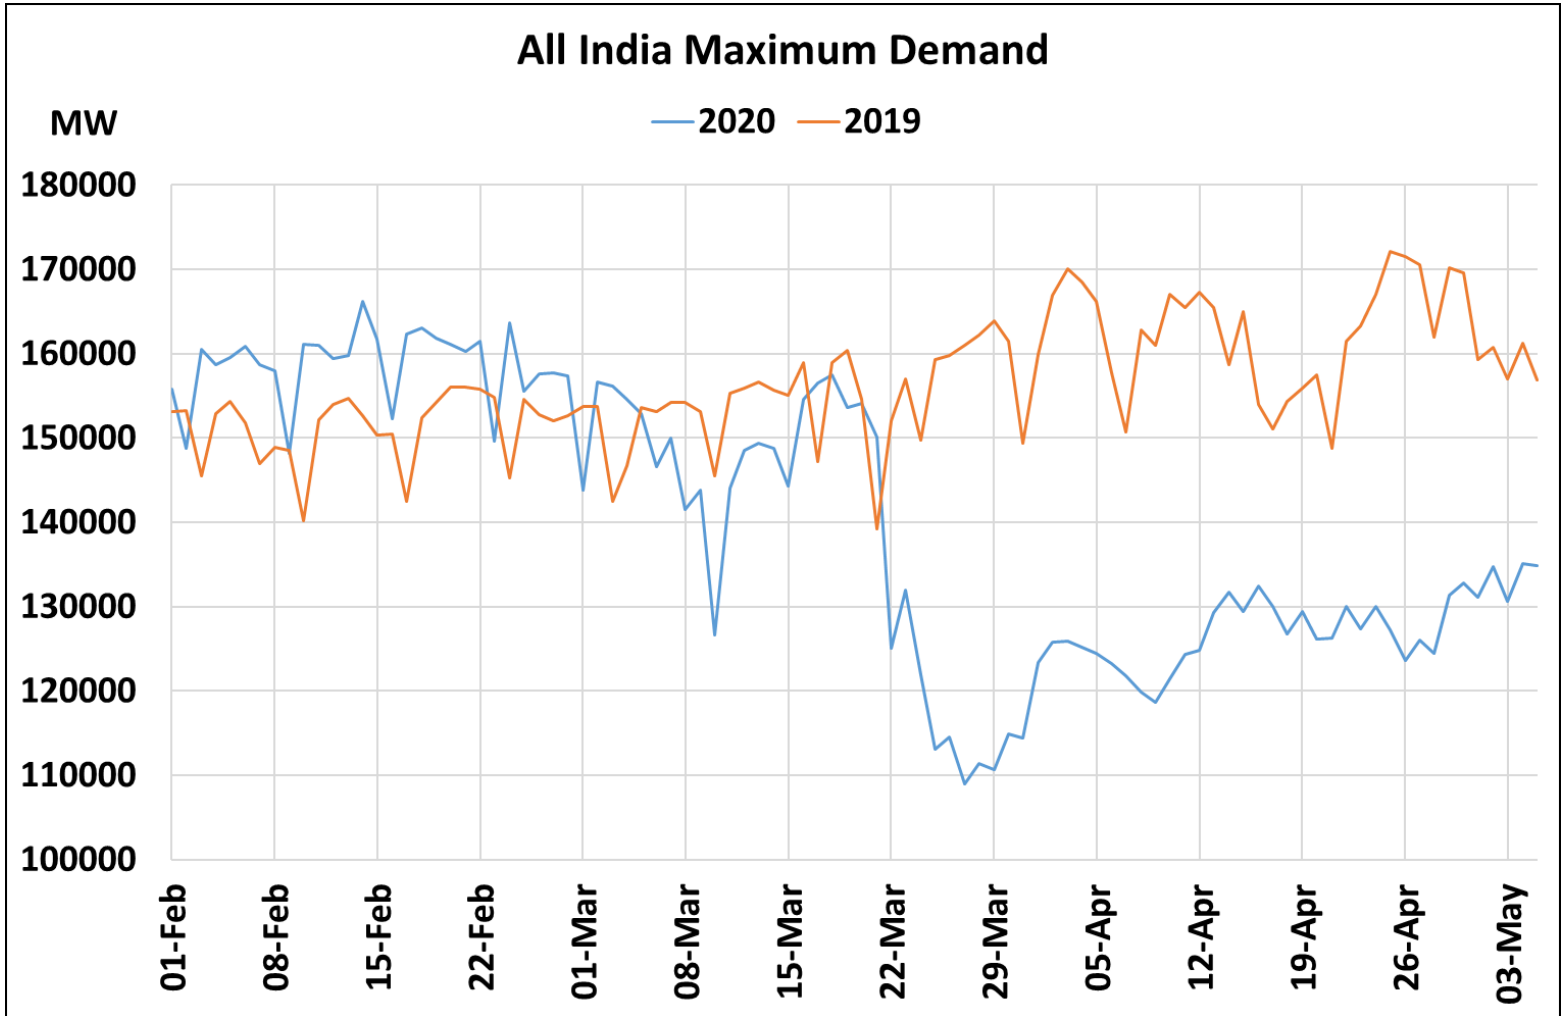

All-India Maximum Demand and Energy Met during Management of COVID -19 in comparison to 2019

22 March 2020: Janta Curfew

25 March – 14 April 2020: All-India containment measures vide MHA order no. 40-3/2020-DM-I(A)

5 April 2020: Lighting switch off event at 21:00 hrs for 9 minutes

14 April – 3 May 2020: Extension of all-India containment measures

posoco.in/covid-19