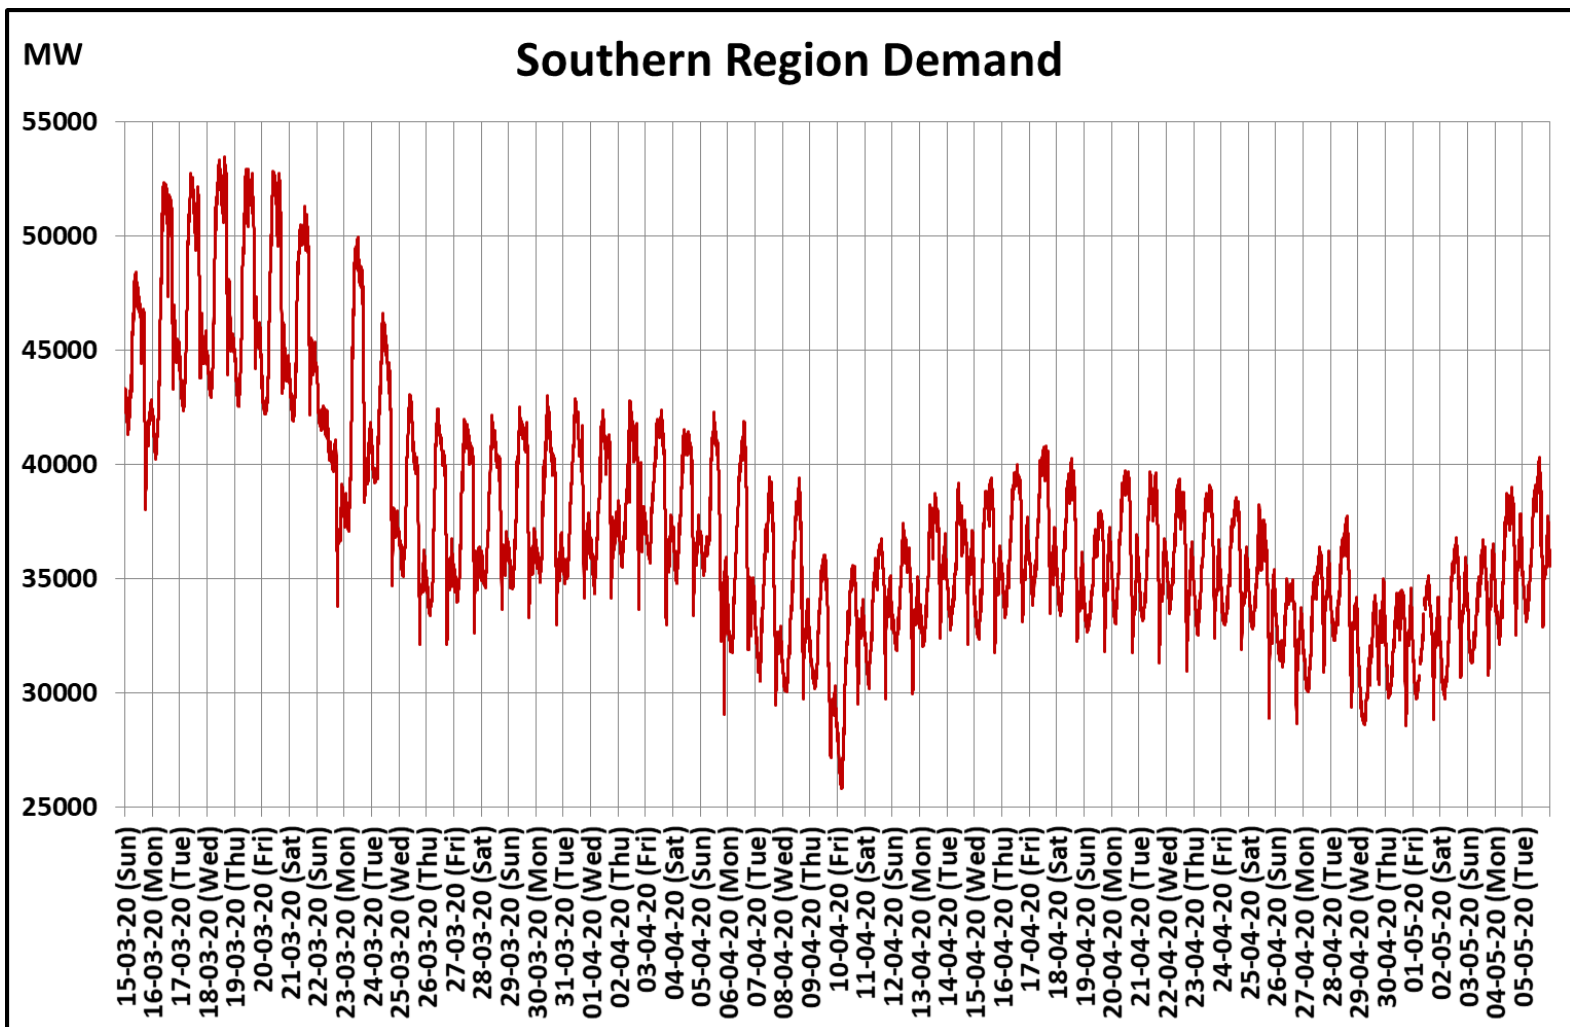

Power System Operation Corporation Limited
National Load Despatch Centre, New Delhi

22 March 2020: Janta Curfew

25 March – 14 April 2020: All-India containment measures vide MHA order no. 40-3/2020-DM-I(A)

5 April 2020: Lighting switch off event at 21:00 hrs for 9 minutes

14 April – 3 May 2020: Extension of all-India containment measures

posoco.in/covid-19