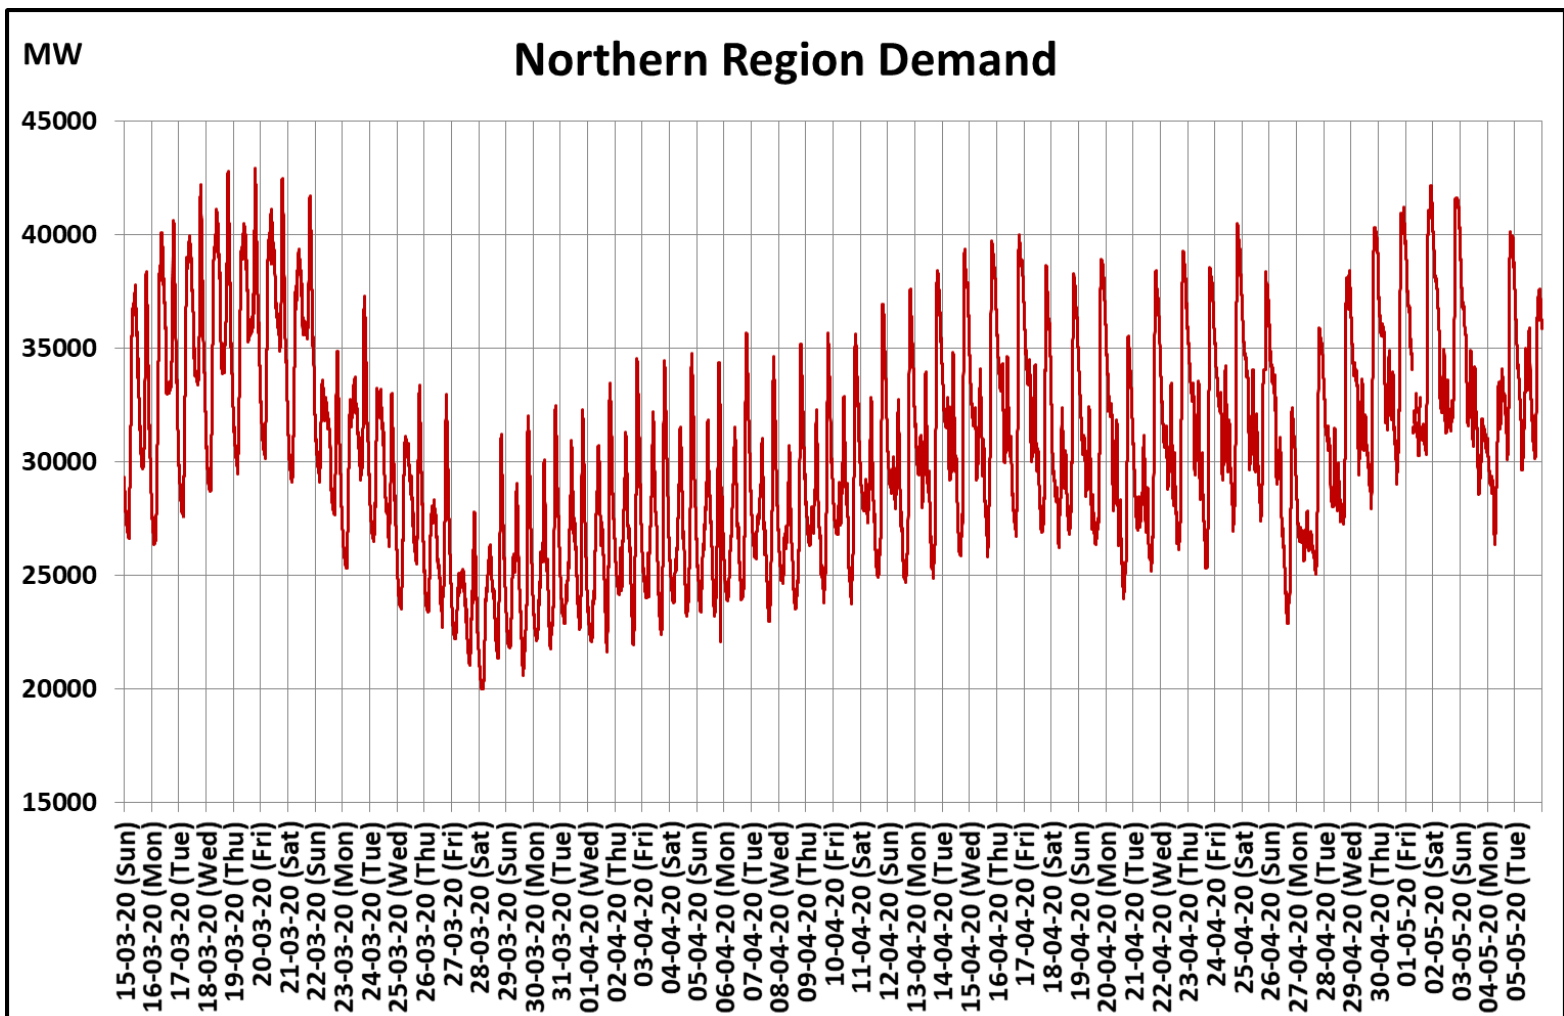

All-India and Region-wise Continuous Demand Patterns during Management of COVID -19

22 March 2020: *Janta Curfew*

25 March – 14 April 2020: *All-India containment measures vide MHA order no. 40-3/2020-DM-I(A)*

5 April 2020: *Lighting switch off event at 21:00 hrs for 9 minutes*

14 April – 3 May 2020: *Extension of all-India containment measures*