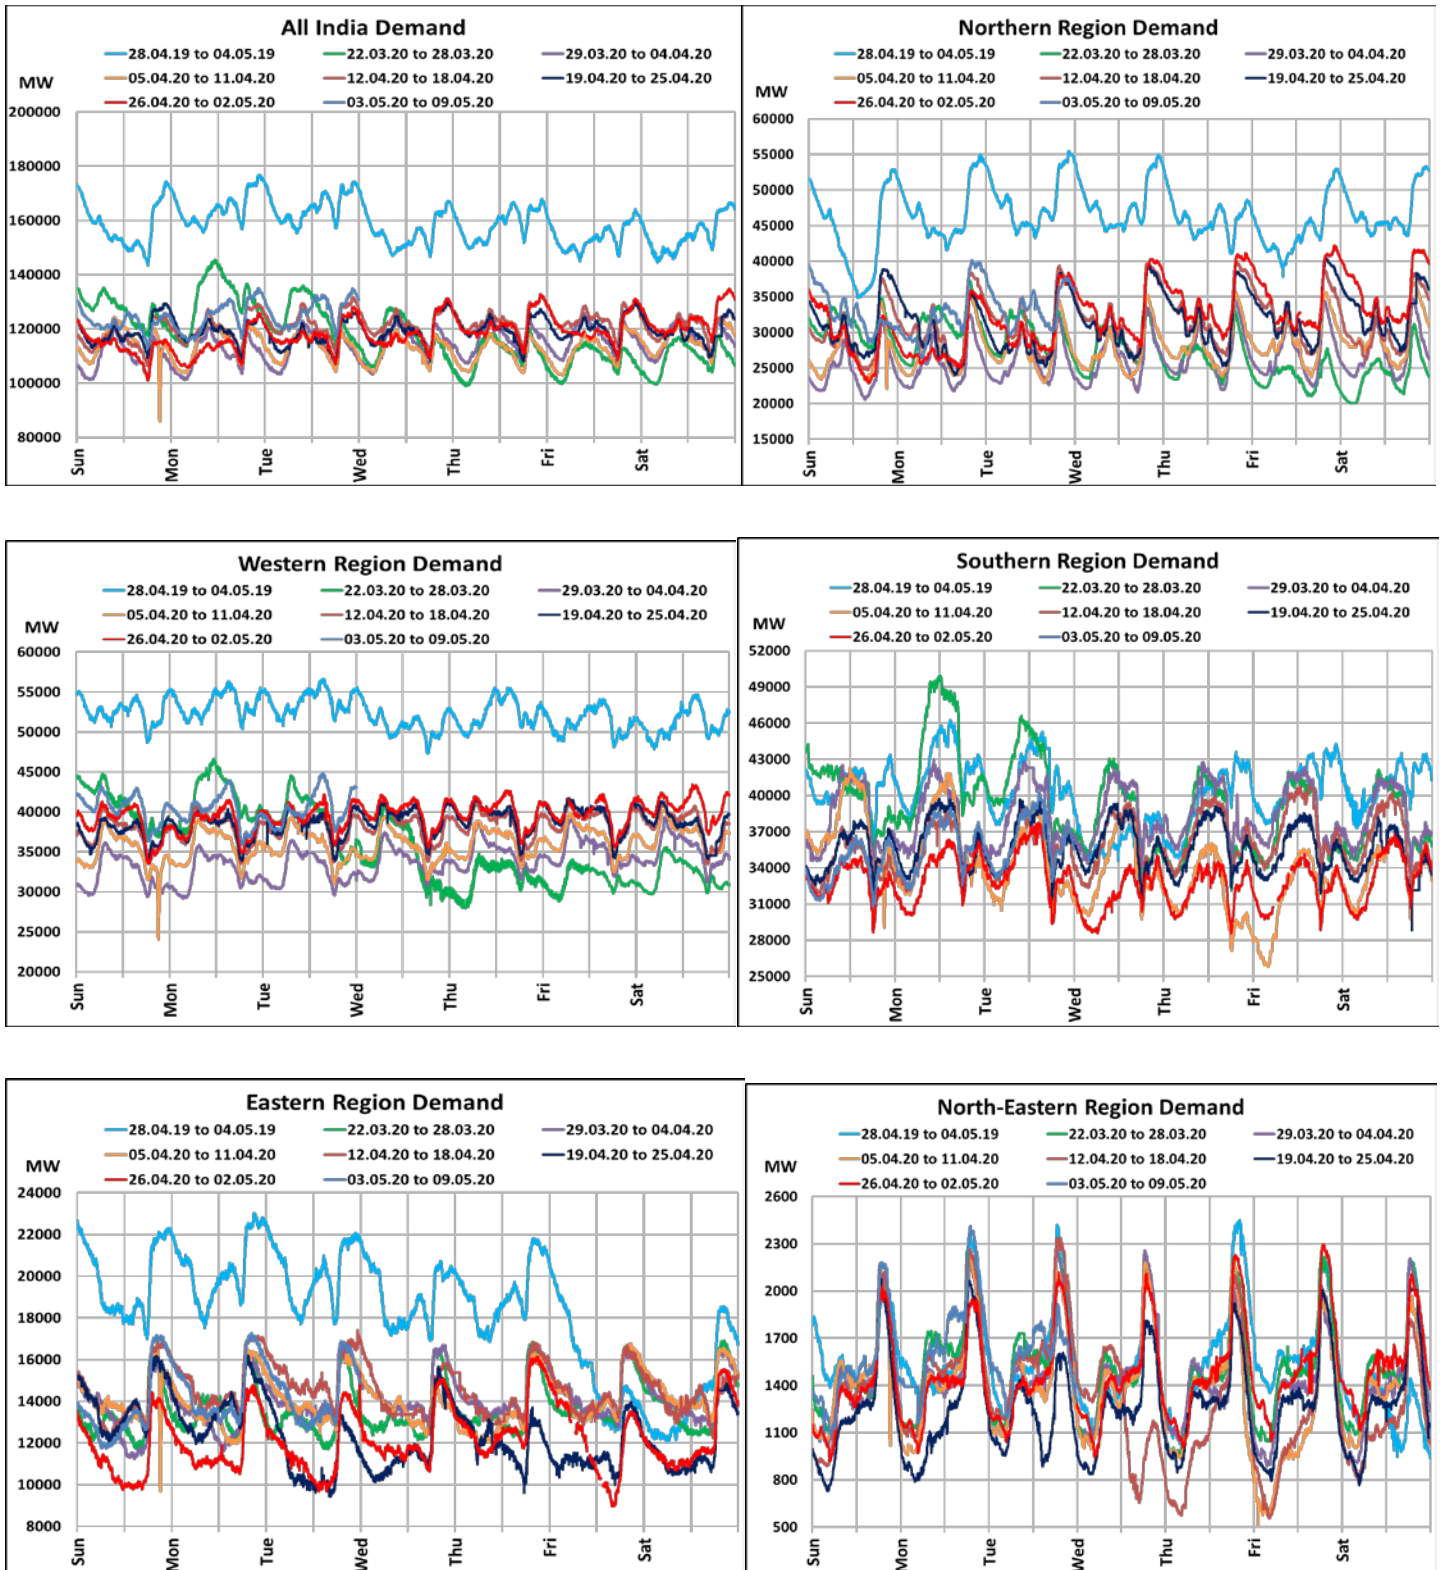

All-India and Region-wise Weekly Demand Patterns during Management of COVID -19

Date	Energy Consumption (GWh)					
	Northern Region	Western Region	Southern Region	Eastern Region	North-Eastern Region	All India
29-Apr-20	810	978	749	290	34	2861
30-Apr-20	839	982	783	314	36	2955
01-May-20	842	972	783	294	37	2928
02-May-20	865	996	805	295	37	2997
03-May-20	791	995	814	325	37	2961
04-May-20	784	986	852	346	40	3007
05-May-20	808	987	872	344	38	3050

22 March 2020: Janta Curfew

25 March – 14 April 2020: All-India containment measures vide MHA order no. 40-3/2020-DM-I(A)

5 April 2020: Lighting switch off event at 21:00 hrs for 9 minutes

14 April – 3 May 2020: Extension of all-India containment measures

posoco.in/covid-19

All-India and Region-wise Continuous Demand Patterns during Management of COVID -19

22 March 2020: *Janta Curfew*

25 March – 14 April 2020: *All-India containment measures vide MHA order no. 40-3/2020-DM-I(A)*

5 April 2020: *Lighting switch off event at 21:00 hrs for 9 minutes*

14 April – 3 May 2020: *Extension of all-India containment measures*

Power System Operation Corporation Limited
National Load Despatch Centre, New Delhi