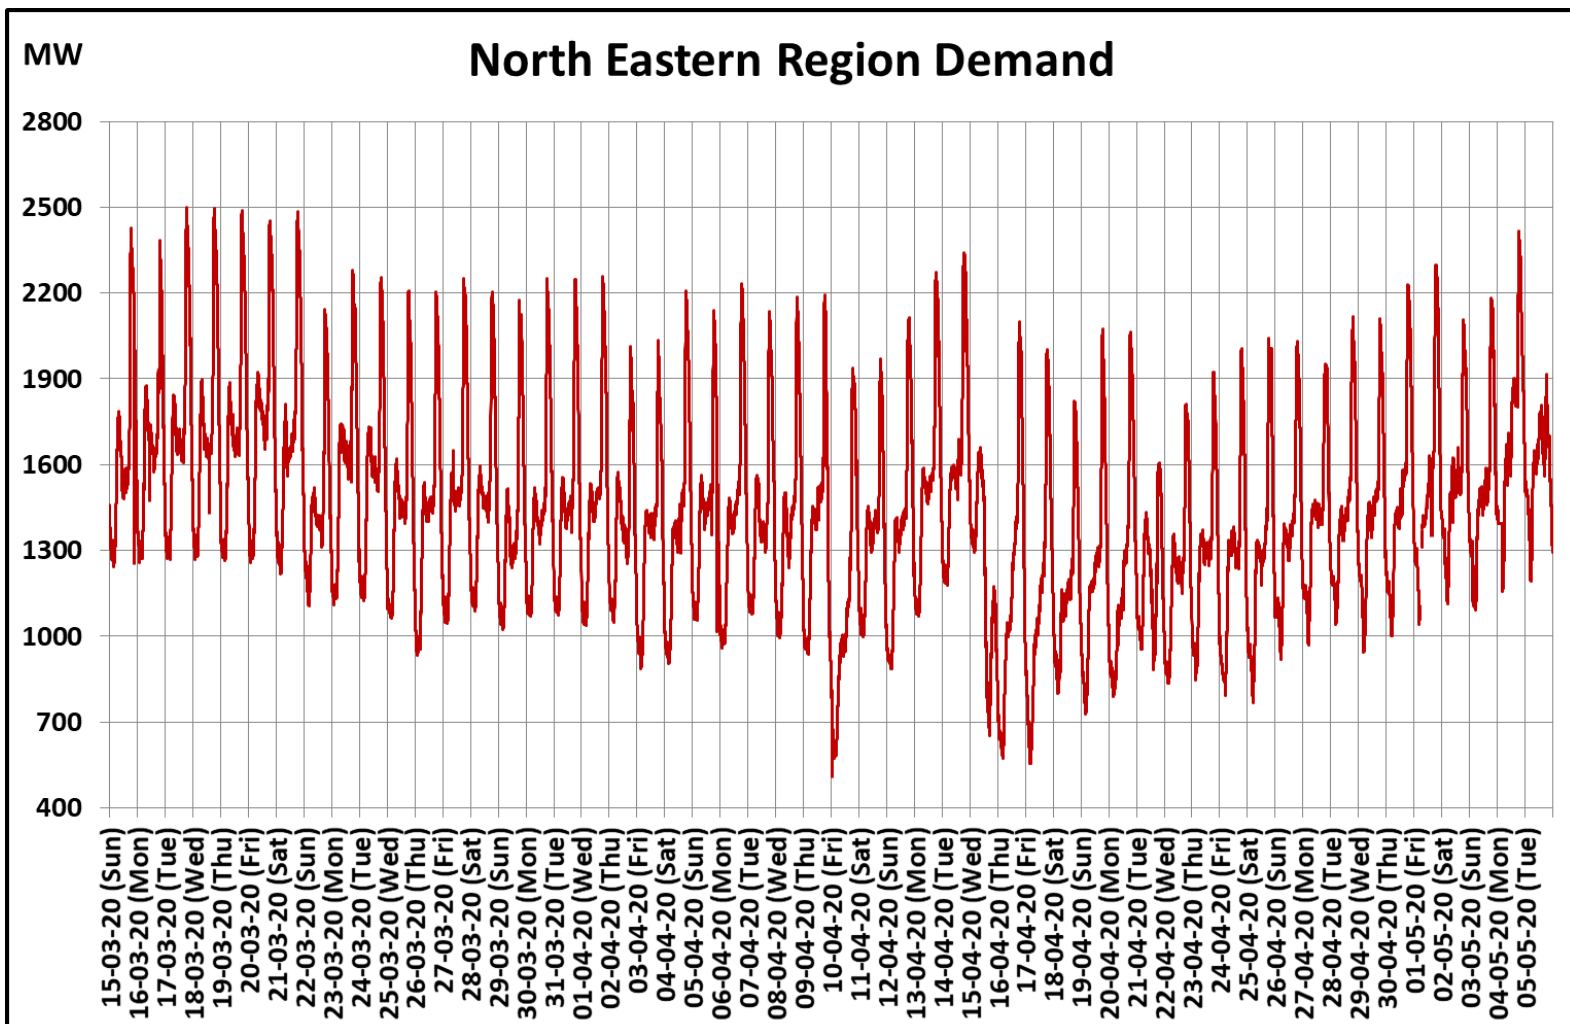

Power System Operation Corporation Limited
National Load Despatch Centre, New Delhi

22 March 2020: *Janta Curfew*

25 March – 14 April 2020: *All-India containment measures vide MHA order no. 40-3/2020-DM-I(A)*

5 April 2020: *Lighting switch off event at 21:00 hrs for 9 minutes*

14 April – 3 May 2020: *Extension of all-India containment measures*

posoco.in/covid-19