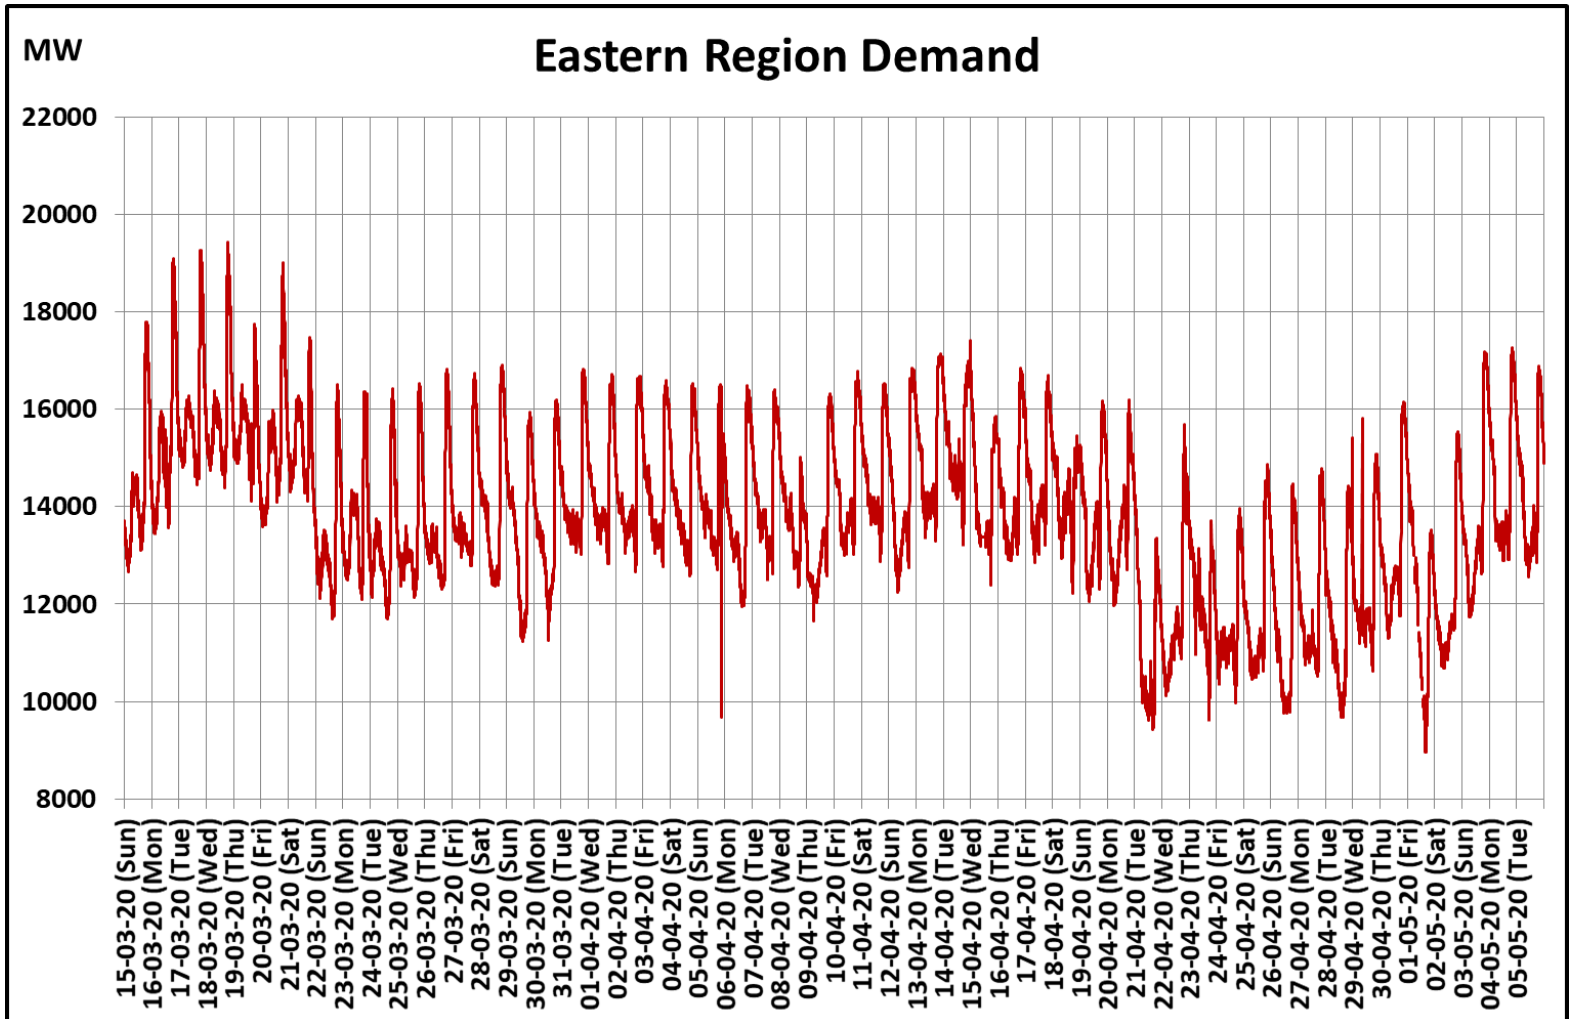

Power System Operation Corporation Limited
National Load Despatch Centre, New Delhi

22 March 2020: *Janta Curfew*

25 March – 14 April 2020: *All-India containment measures vide MHA order no. 40-3/2020-DM-I(A)*

5 April 2020: *Lighting switch off event at 21:00 hrs for 9 minutes*

14 April – 3 May 2020: *Extension of all-India containment measures*

posoco.in/covid-19