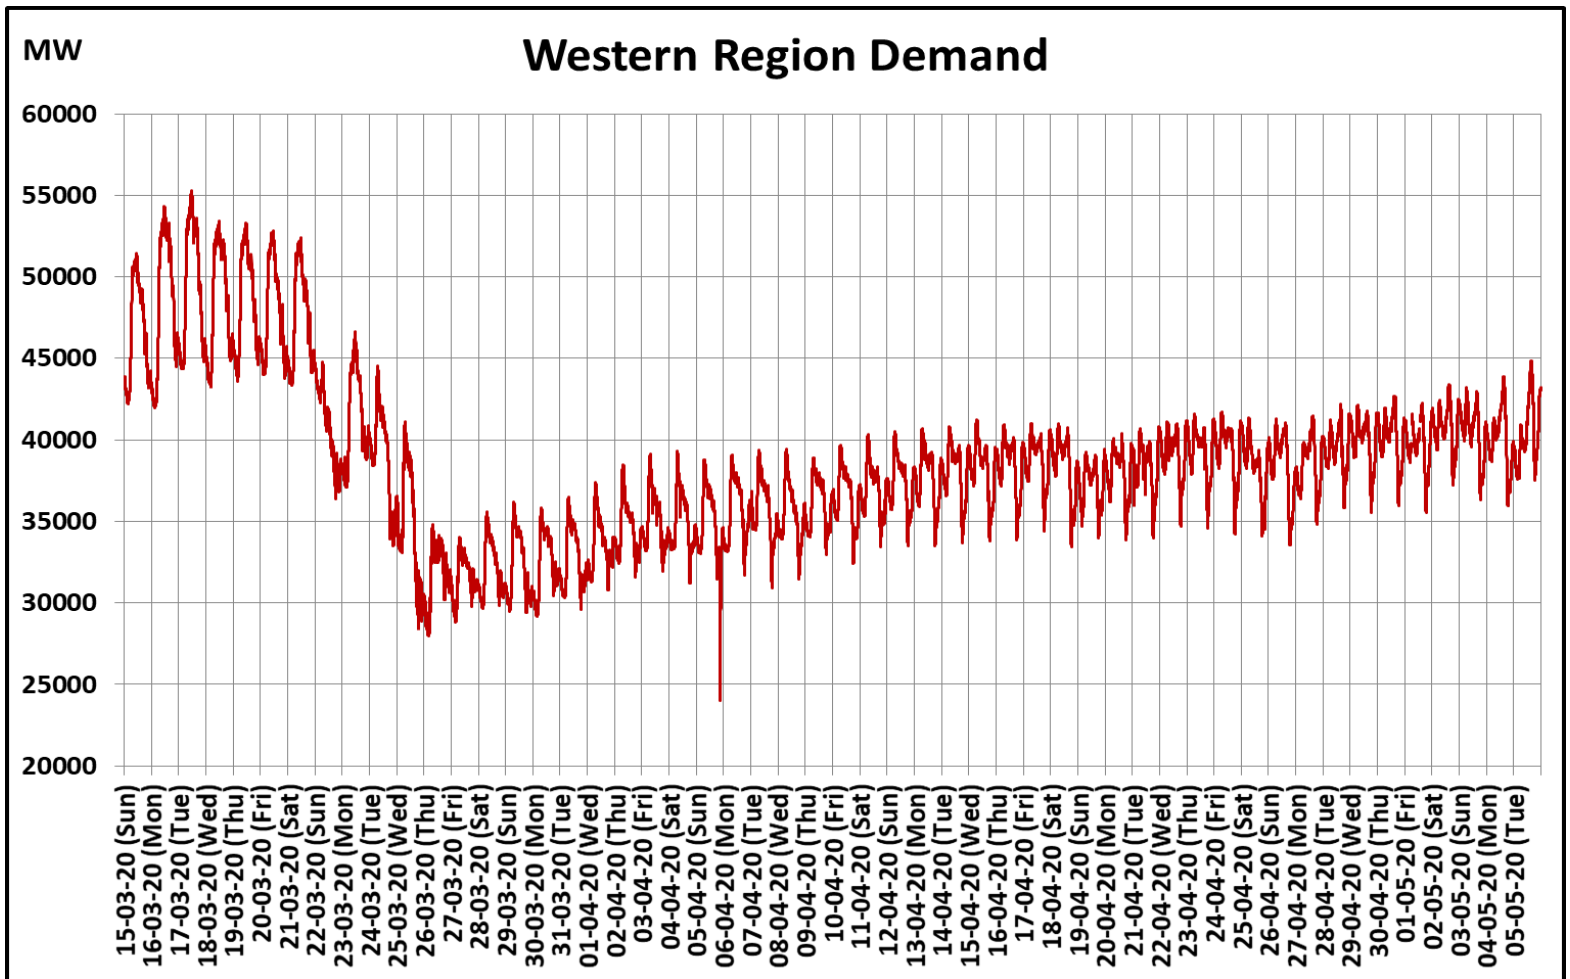

Power System Operation Corporation Limited
National Load Despatch Centre, New Delhi

22 March 2020: Janta Curfew

25 March – 14 April 2020: All-India containment measures vide MHA order no. 40-3/2020-DM-I(A)

5 April 2020: Lighting switch off event at 21:00 hrs for 9 minutes

14 April – 3 May 2020: Extension of all-India containment measures

posoco.in/covid-19