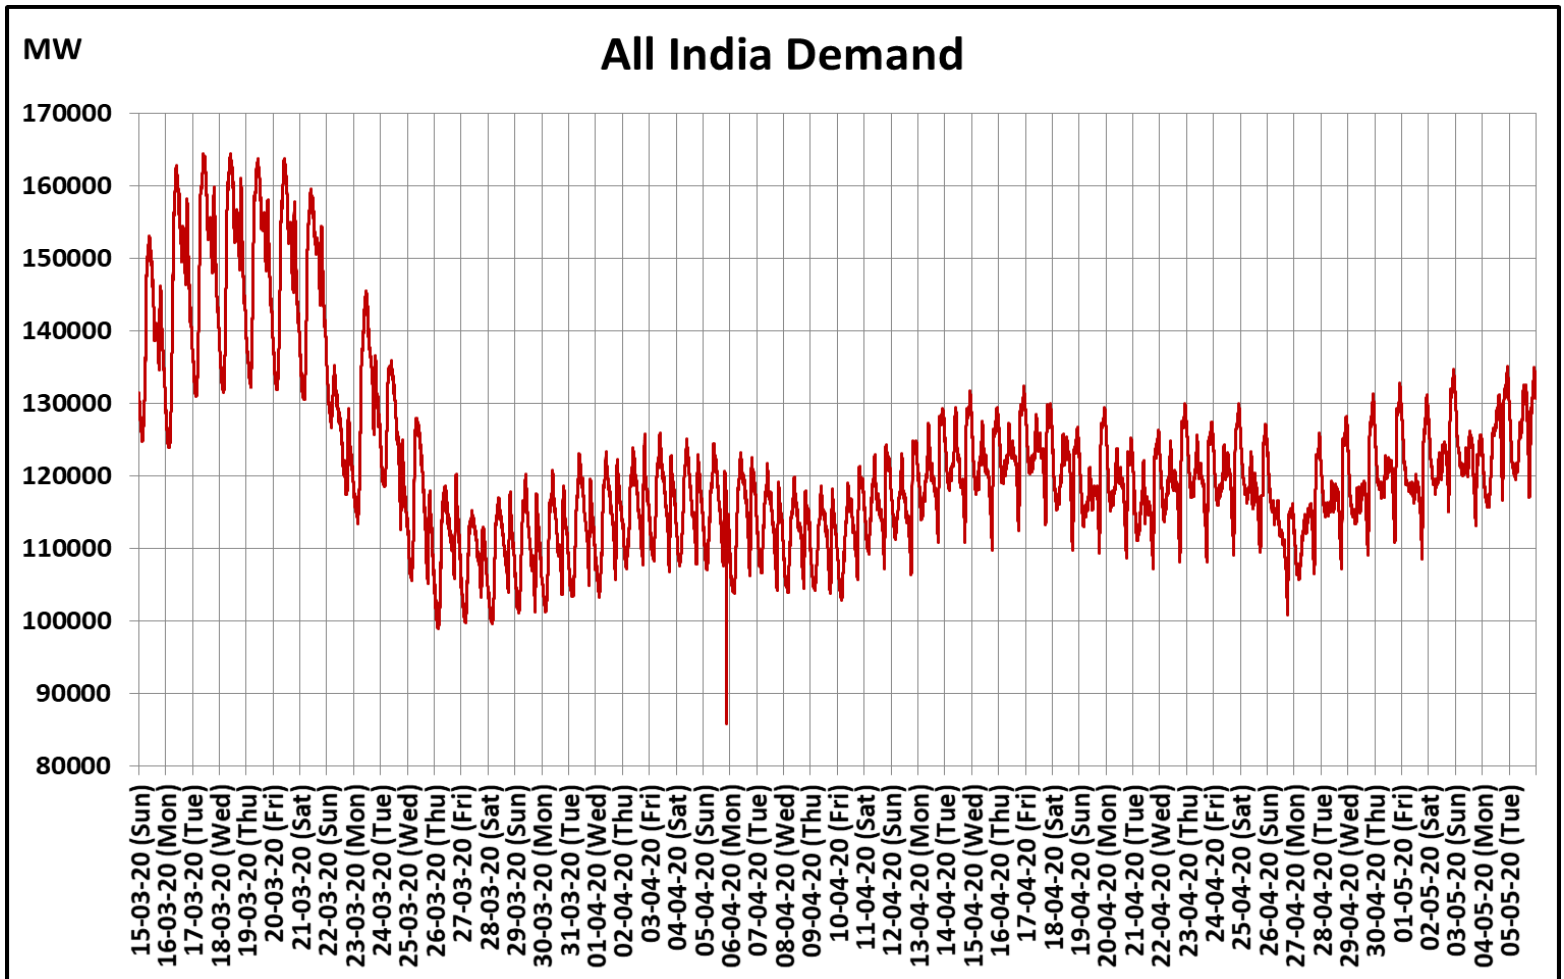

All-India and Region-wise Continuous Demand Patterns during Management of COVID -19

22 March 2020: *Janta Curfew*

25 March – 14 April 2020: *All-India containment measures vide MHA order no. 40-3/2020-DM-I(A)*

5 April 2020: *Lighting switch off event at 21:00 hrs for 9 minutes*

14 April – 3 May 2020: *Extension of all-India containment measures*