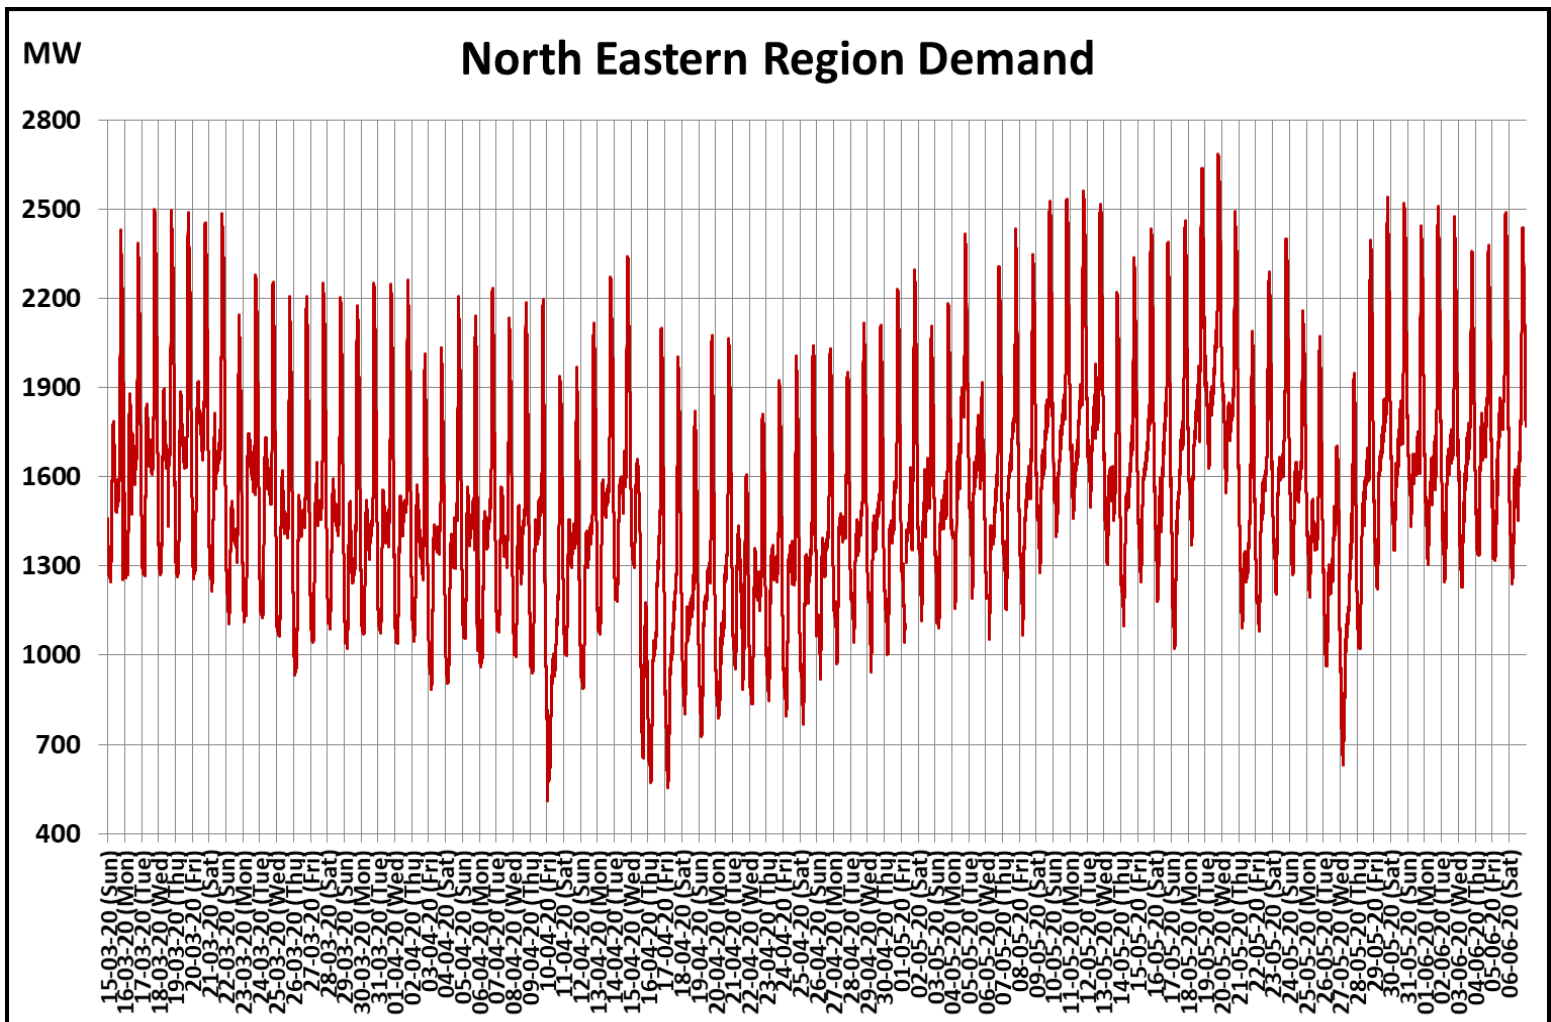

Power System Operation Corporation Limited
National Load Despatch Centre, New Delhi

22 March 2020: Janta Curfew

25 March – 14 April 2020: All-India containment measures vide MHA order no. 40-3/2020-DM-I(A)

5 April 2020: Lighting switch off event at 21:00 hrs for 9 minutes

14 April – 3 May 2020: Extension of all-India containment measures

posoco.in/covid-19