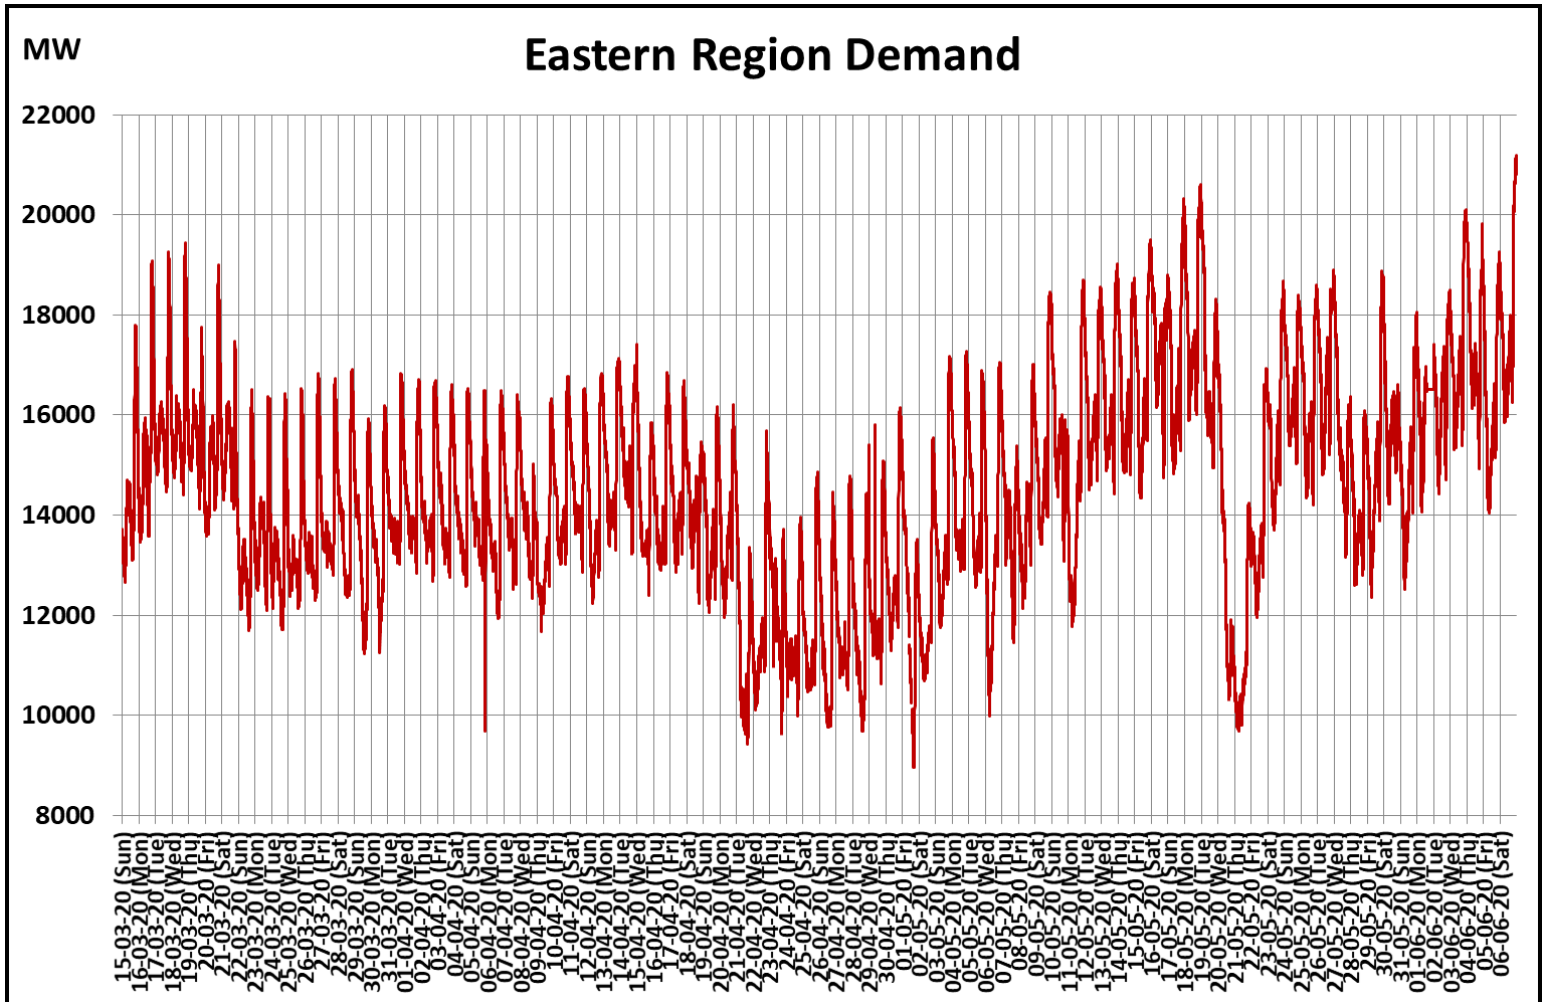

Power System Operation Corporation Limited
National Load Despatch Centre, New Delhi

22 March 2020: Janta Curfew

25 March – 14 April 2020: All-India containment measures vide MHA order no. 40-3/2020-DM-I(A)

5 April 2020: Lighting switch off event at 21:00 hrs for 9 minutes

14 April – 3 May 2020: Extension of all-India containment measures

posoco.in/covid-19