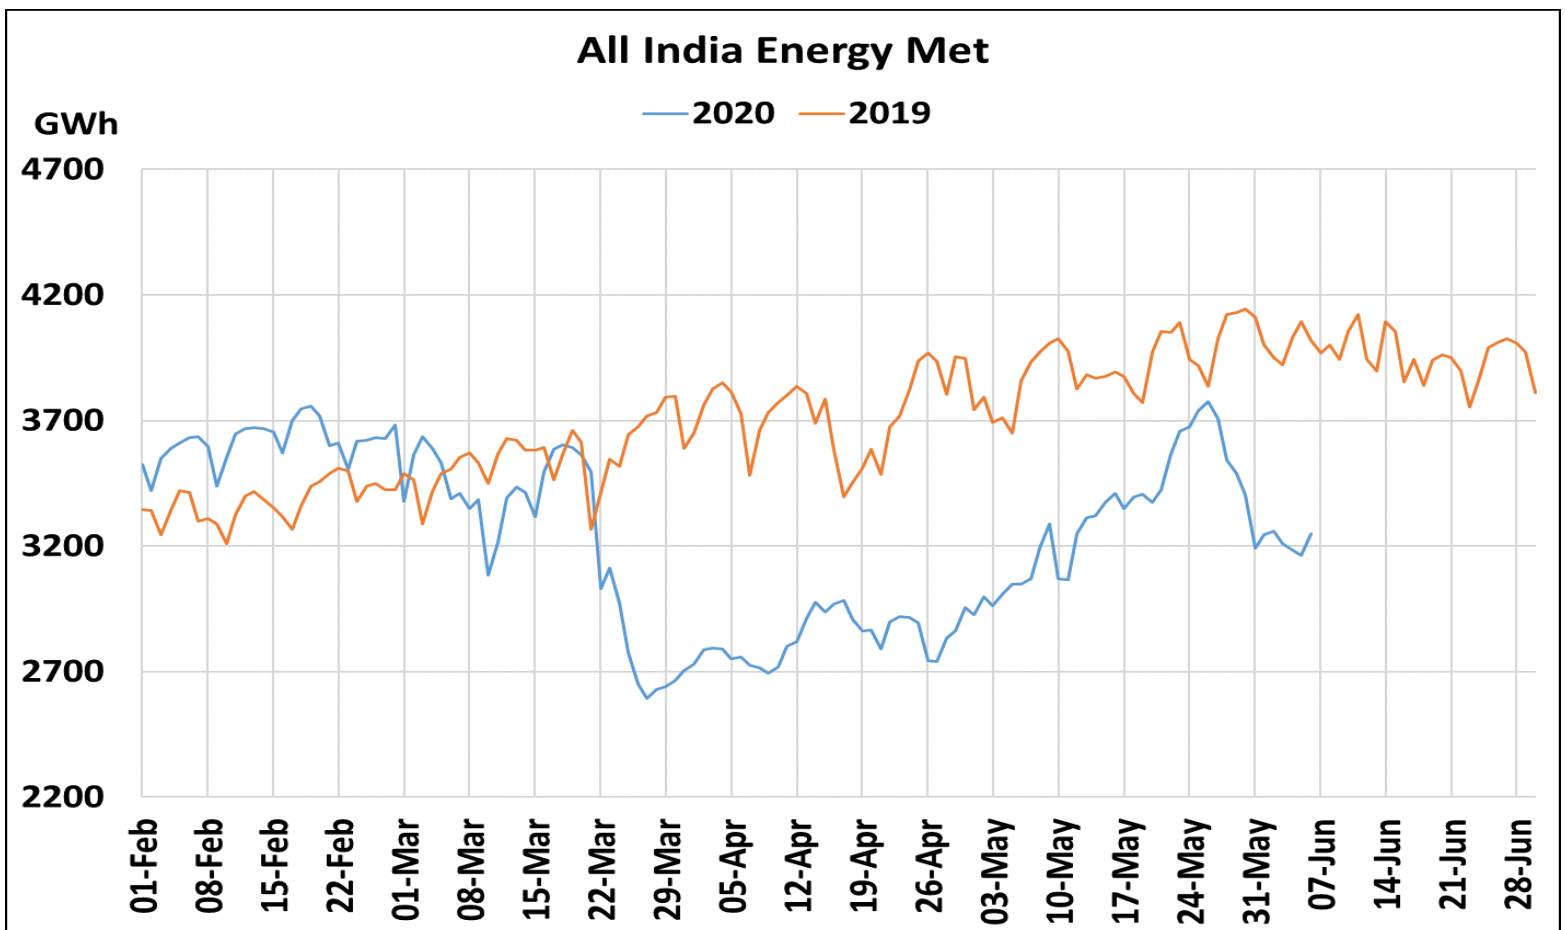

All-India Maximum Demand and Energy Met during Management of COVID -19 in comparison to 2019

22 March 2020: Janta Curfew

25 March – 14 April 2020: All-India containment measures vide MHA order no. 40-3/2020-DM-I(A)

5 April 2020: Lighting switch off event at 21:00 hrs for 9 minutes

14 April – 31 May 2020: Extension of all-India containment measures

posoco.in/covid-19