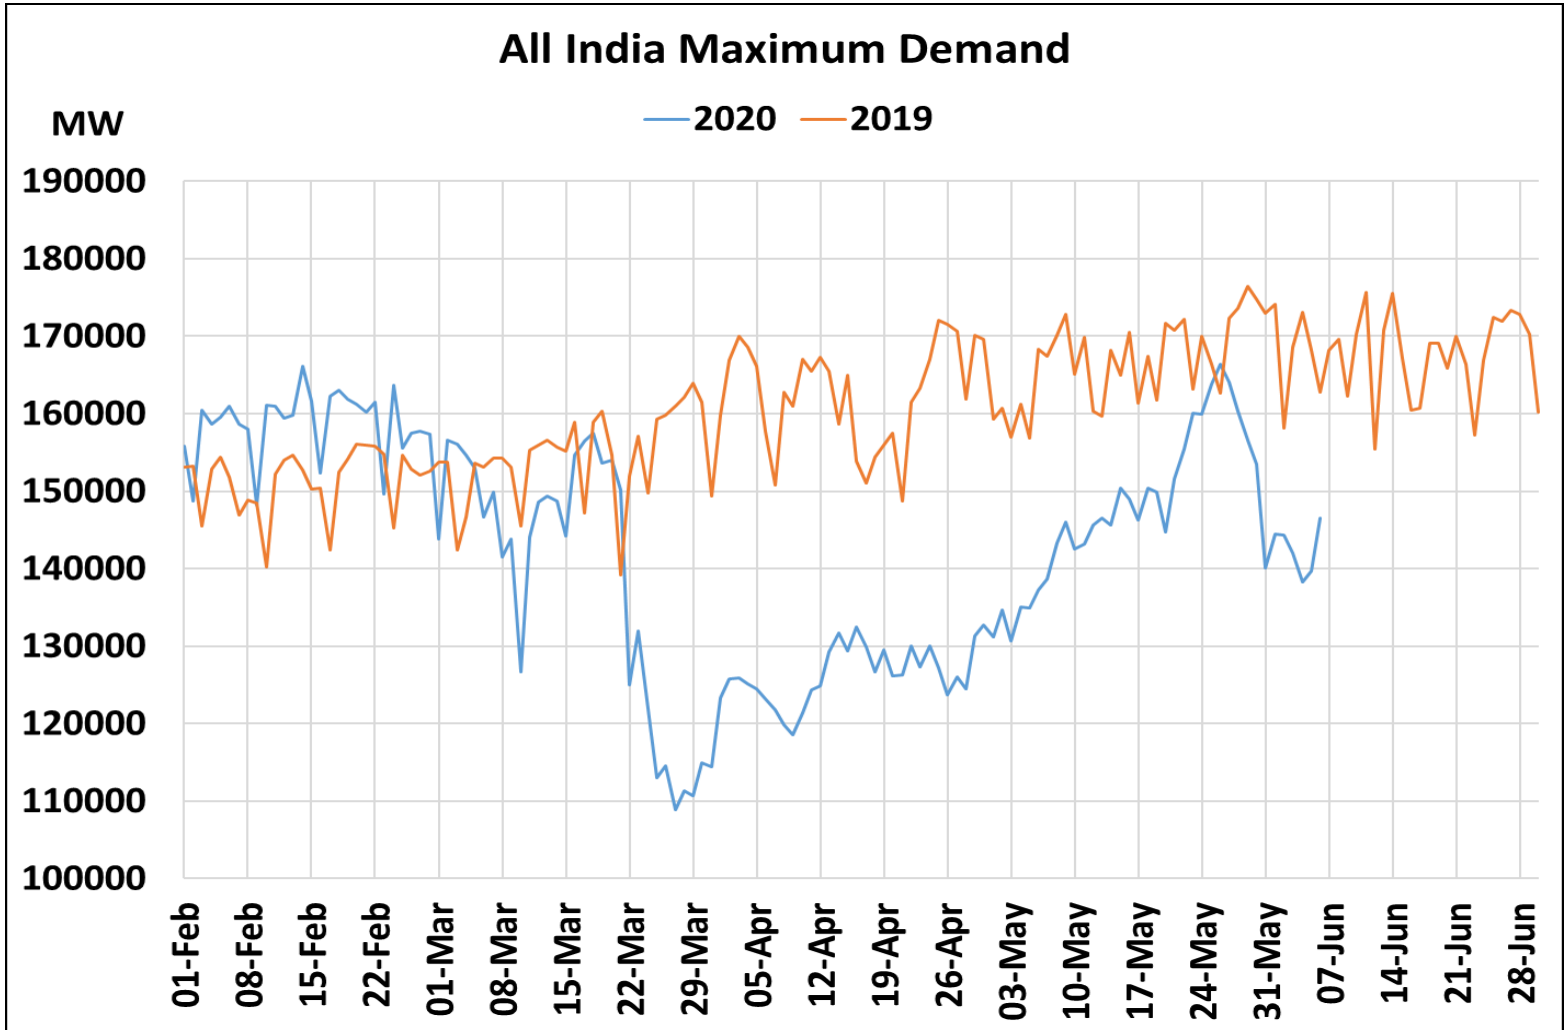

All-India Maximum Demand and Energy Met during Management of COVID -19 in comparison to 2019

22 March 2020: Janta Curfew

25 March – 14 April 2020: All-India containment measures vide MHA order no. 40-3/2020-DM-I(A)

5 April 2020: Lighting switch off event at 21:00 hrs for 9 minutes

14 April – 31 May 2020: Extension of all-India containment measures

posoco.in/covid-19