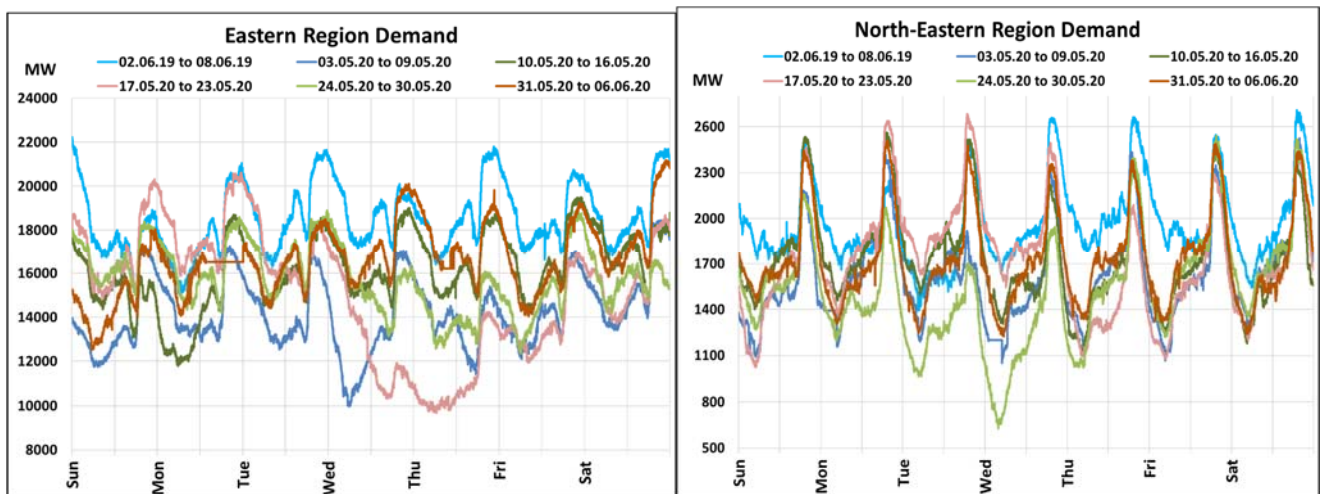

All-India and Region-wise Weekly Demand Patterns during Management of COVID -19

Date	Energy Consumption (GWh)					
	Northern Region	Western Region	Southern Region	Eastern Region	North-Eastern Region	All India
31-May-20	859	1080	858	354	43	3193
01-Jun-20	945	1026	861	374	42	3246
02-Jun-20	996	986	847	389	42	3260
03-Jun-20	1029	885	845	410	41	3210
04-Jun-20	1009	841	877	415	41	3183
05-Jun-20	941	890	904	387	43	3164
06-Jun-20	982	911	887	427	41	3248