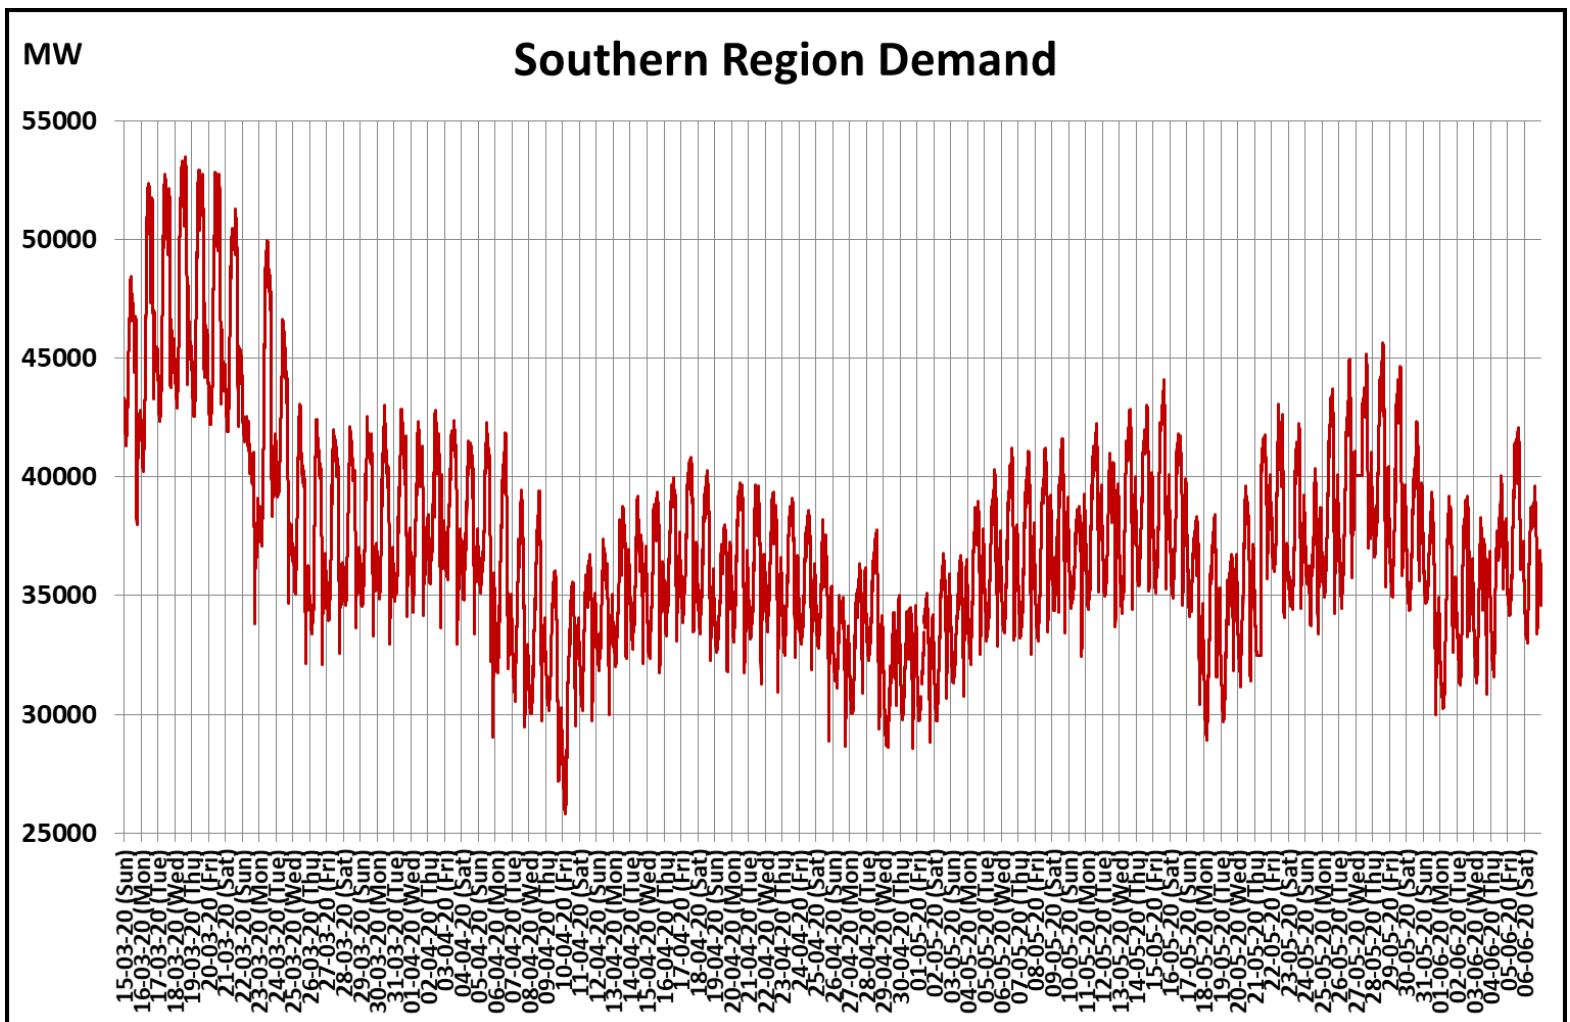

Power System Operation Corporation Limited
National Load Despatch Centre, New Delhi

22 March 2020: *Janta Curfew*

25 March – 14 April 2020: *All-India containment measures vide MHA order no. 40-3/2020-DM-I(A)*

5 April 2020: *Lighting switch off event at 21:00 hrs for 9 minutes*

14 April – 3 May 2020: *Extension of all-India containment measures*

posoco.in/covid-19