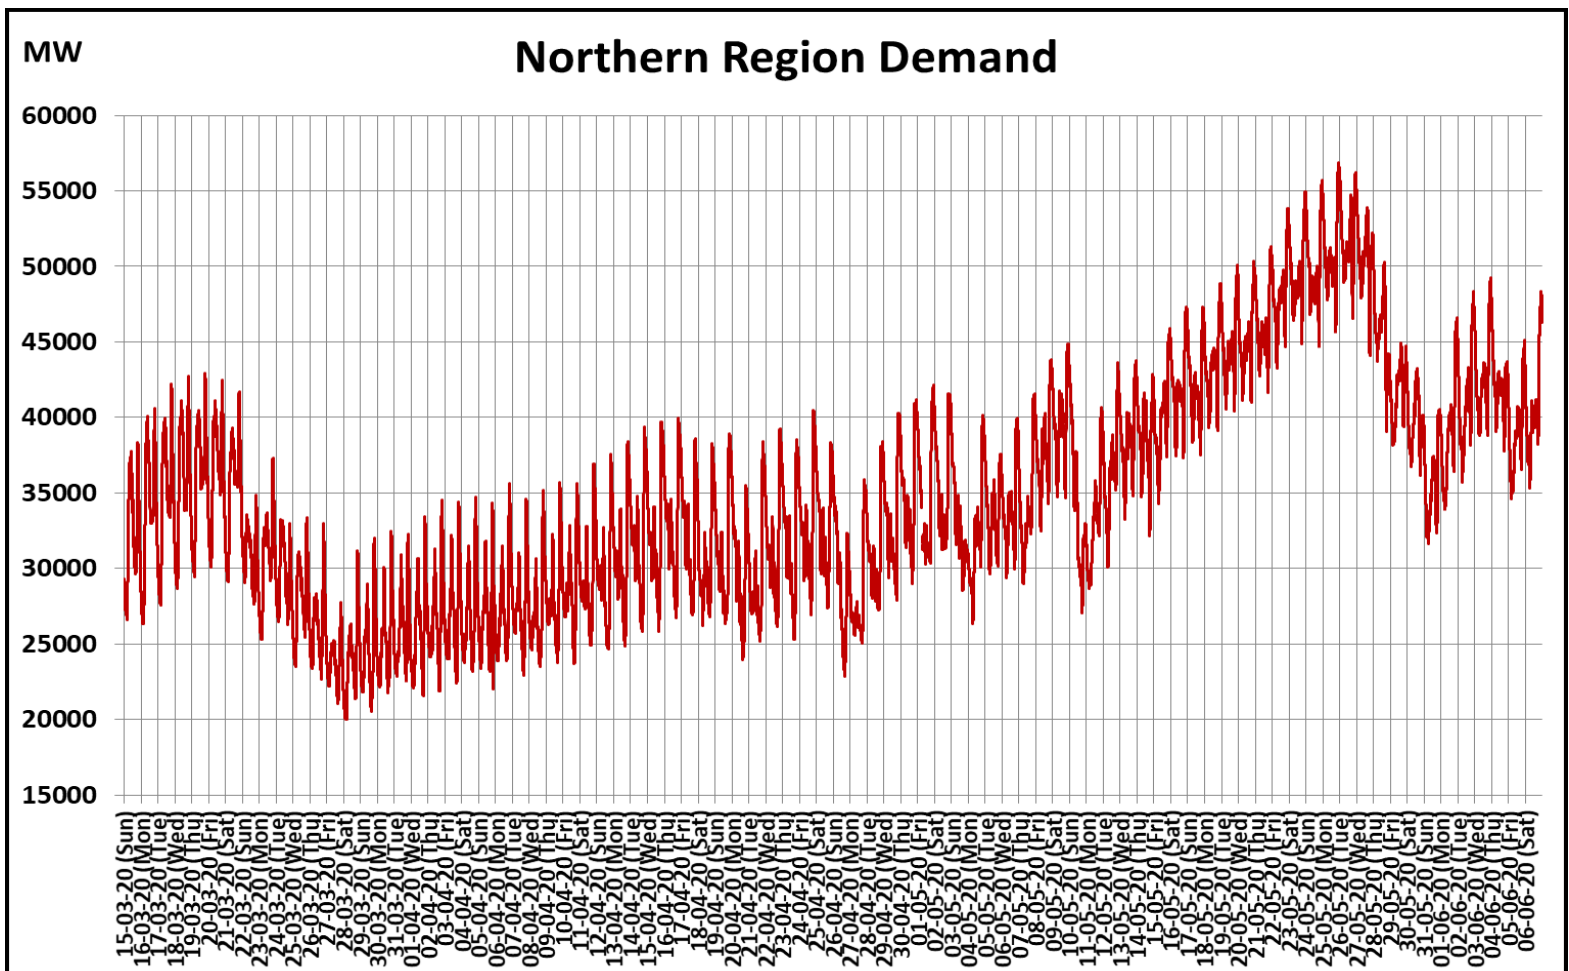

All-India and Region-wise Continuous Demand Patterns during Management of COVID -19

22 March 2020: Janta Curfew

25 March – 14 April 2020: All-India containment measures vide MHA order no. 40-3/2020-DM-I(A)

5 April 2020: Lighting switch off event at 21:00 hrs for 9 minutes

14 April – 3 May 2020: Extension of all-India containment measures

posoco.in/covid-19