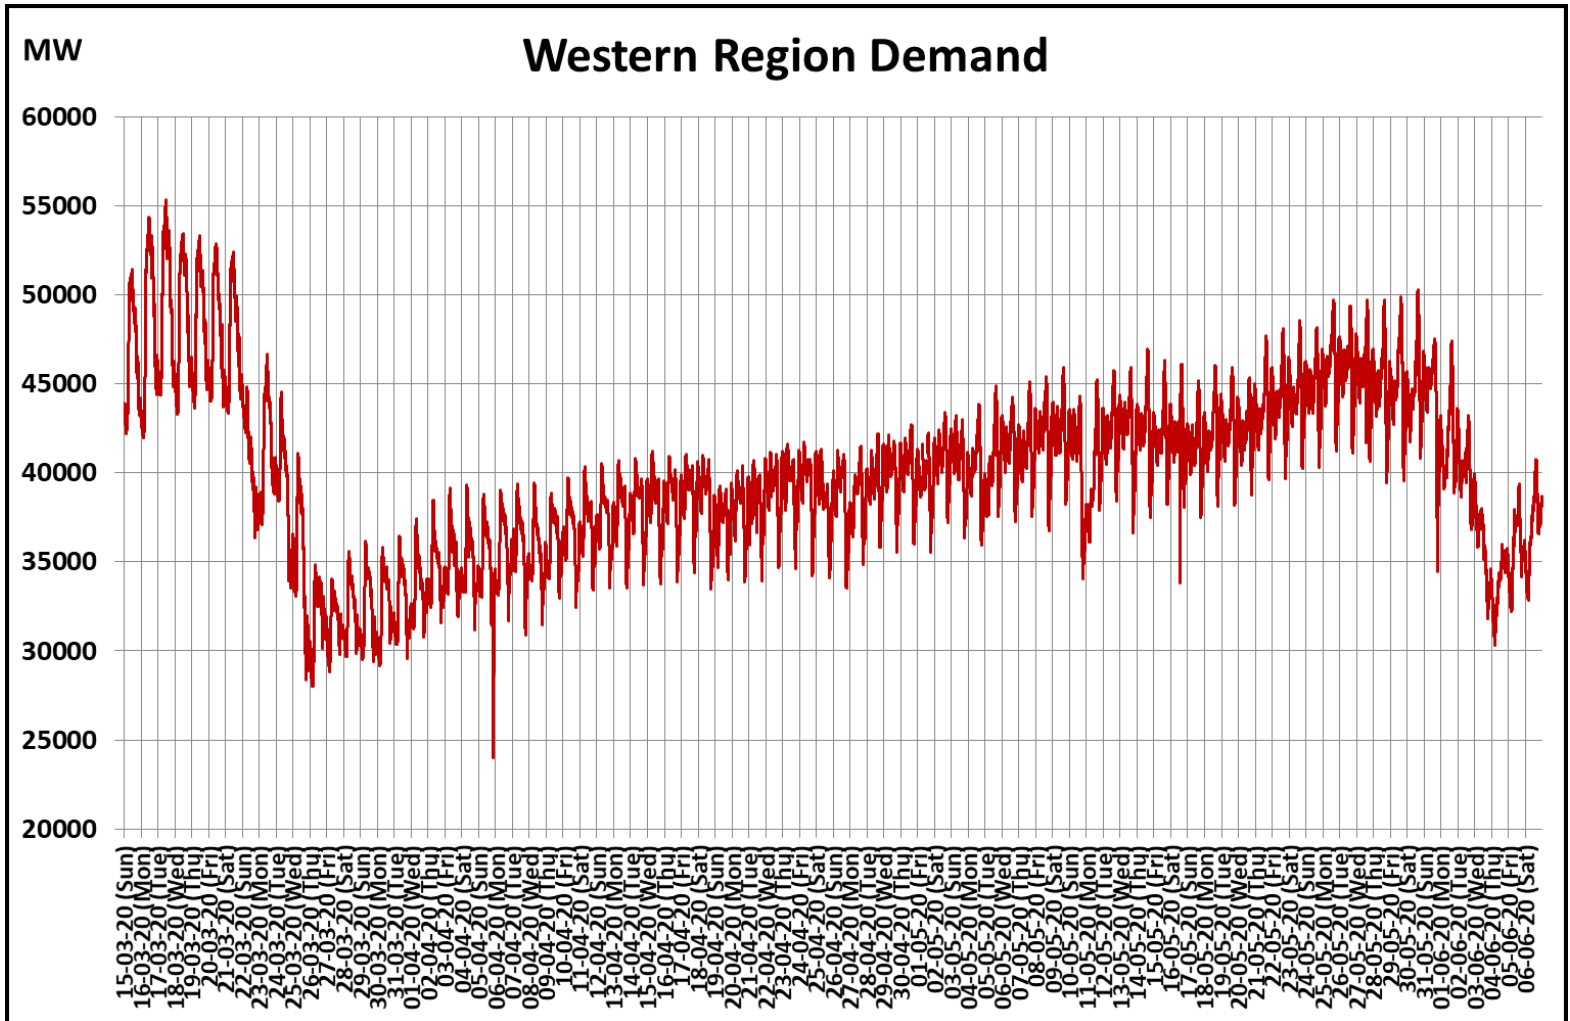

Power System Operation Corporation Limited
National Load Despatch Centre, New Delhi

22 March 2020: *Janta Curfew*

25 March – 14 April 2020: *All-India containment measures vide MHA order no. 40-3/2020-DM-I(A)*

5 April 2020: *Lighting switch off event at 21:00 hrs for 9 minutes*

14 April – 3 May 2020: *Extension of all-India containment measures*

posoco.in/covid-19