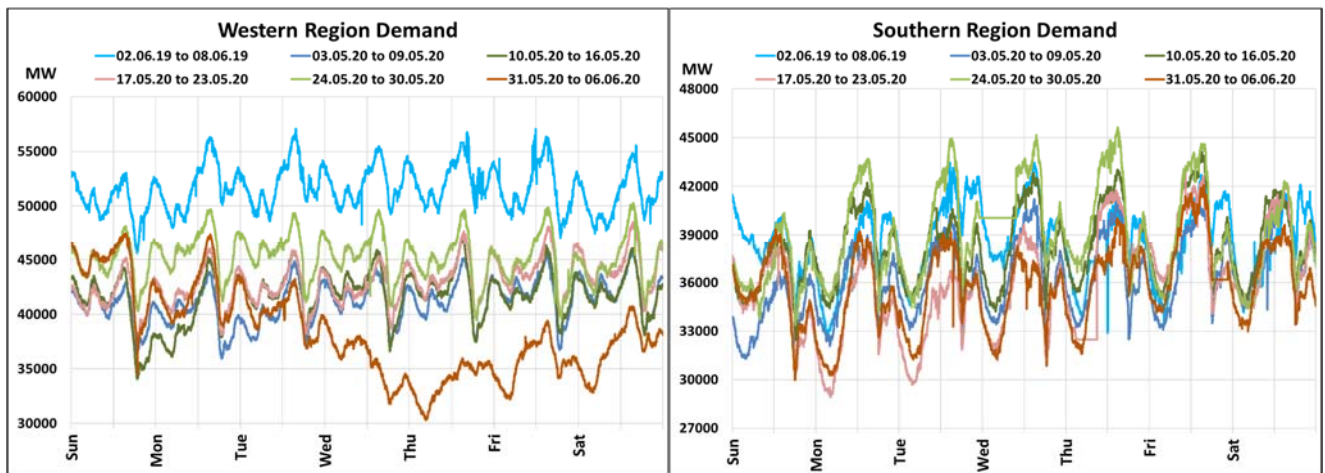

All-India and Region-wise Weekly Demand Patterns during Management of COVID -19

Date	Energy Consumption (GWh)					
	Northern Region	Western Region	Southern Region	Eastern Region	North-Eastern Region	All India
31-May-20	859	1080	858	354	43	3193
01-Jun-20	945	1026	861	374	42	3246
02-Jun-20	996	986	847	389	42	3260
03-Jun-20	1029	885	845	410	41	3210
04-Jun-20	1009	841	877	415	41	3183
05-Jun-20	941	890	904	387	43	3164
06-Jun-20	982	911	887	427	41	3248