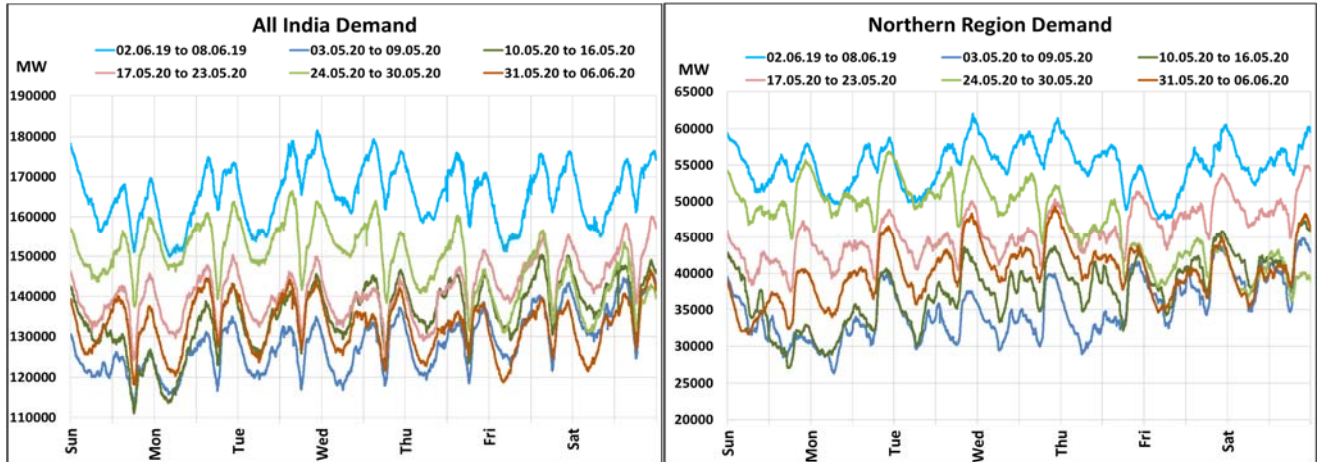

All-India and Region-wise Weekly Demand Patterns during Management of COVID -19

Date	Energy Consumption (GWh)					
	Northern Region	Western Region	Southern Region	Eastern Region	North-Eastern Region	All India
31-May-20	859	1080	858	354	43	3193
01-Jun-20	945	1026	861	374	42	3246
02-Jun-20	996	986	847	389	42	3260
03-Jun-20	1029	885	845	410	41	3210
04-Jun-20	1009	841	877	415	41	3183
05-Jun-20	941	890	904	387	43	3164
06-Jun-20	982	911	887	427	41	3248