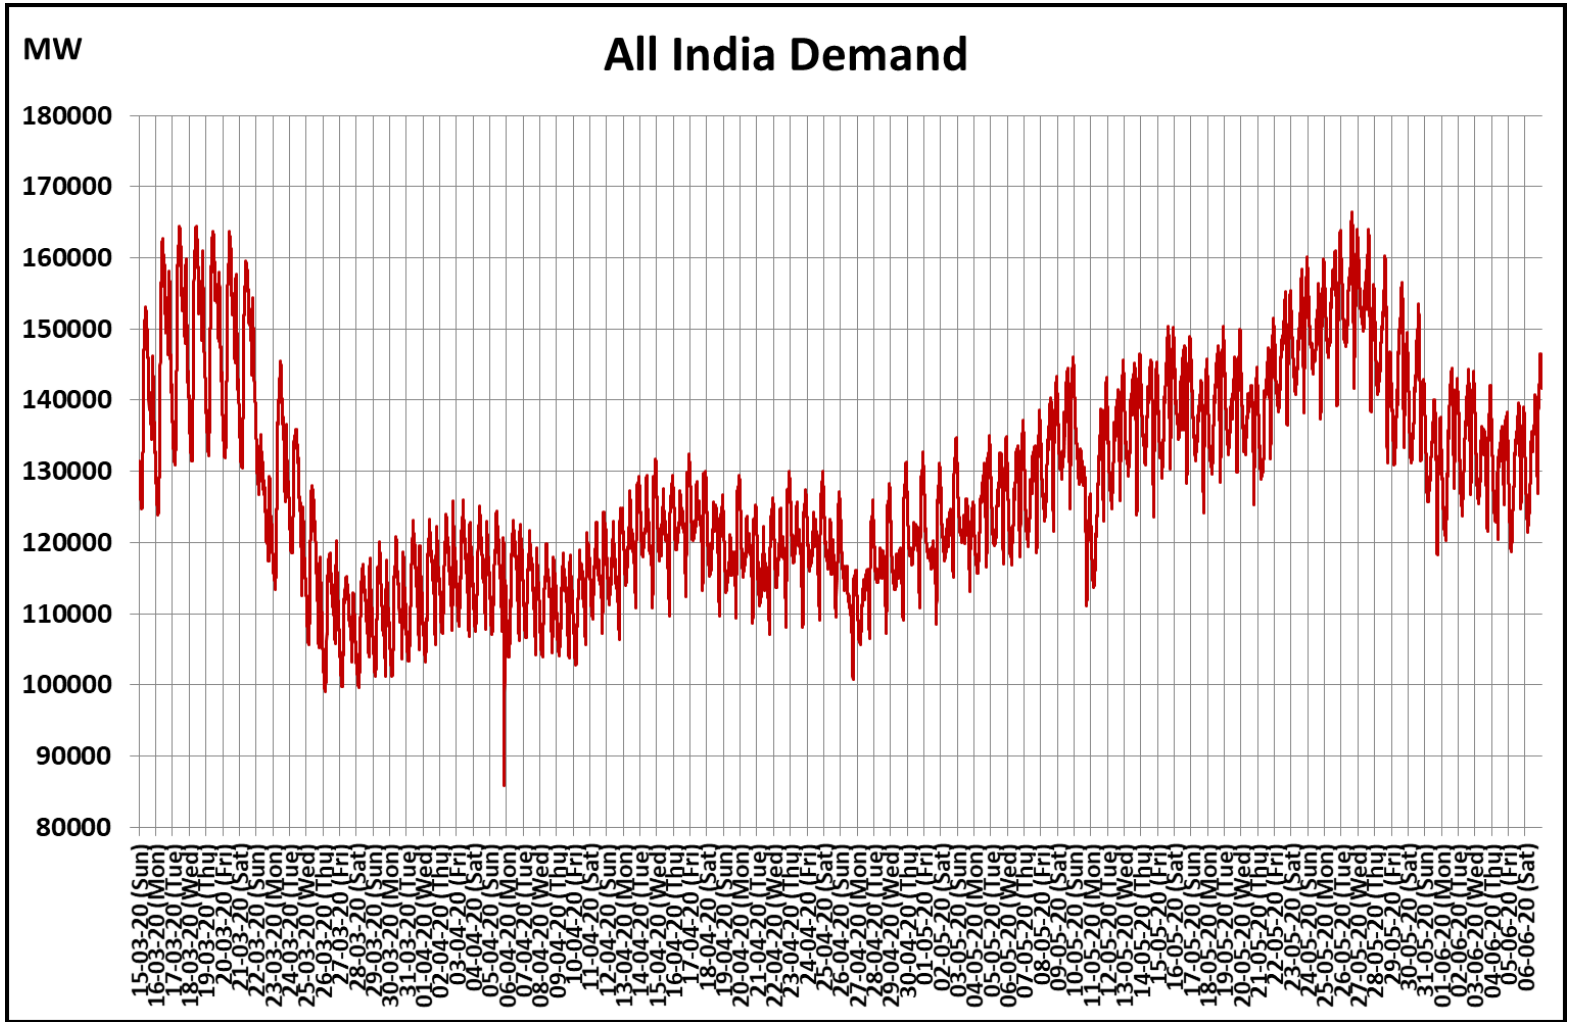

All-India and Region-wise Continuous Demand Patterns during Management of COVID -19

22 March 2020: Janta Curfew

25 March – 14 April 2020: All-India containment measures vide MHA order no. 40-3/2020-DM-I(A)

5 April 2020: Lighting switch off event at 21:00 hrs for 9 minutes

14 April – 3 May 2020: Extension of all-India containment measures

posoco.in/covid-19