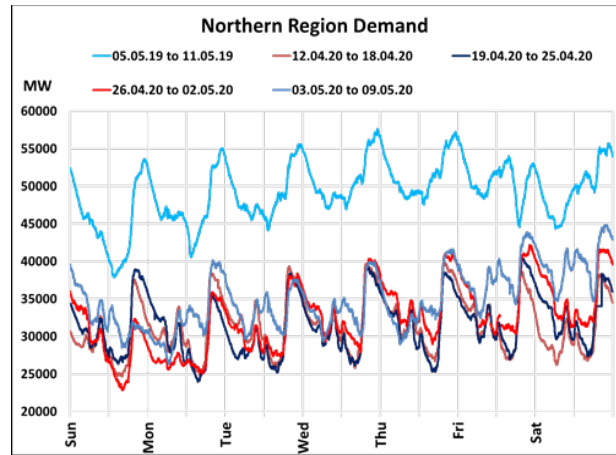

All-India and Region-wise Weekly Demand Patterns during Management of COVID -19

Date	Energy Consumption (GWh)					
	Northern Region	Western Region	Southern Region	Eastern Region	North-Eastern Region	All India
03-May-20	791	995	814	325	37	2961
04-May-20	784	986	852	346	40	3007
05-May-20	808	987	872	344	38	3050
06-May-20	817	1009	877	310	37	3049
07-May-20	823	1007	877	326	36	3068
08-May-20	915	1022	886	331	38	3193
09-May-20	956	1024	903	362	42	3287