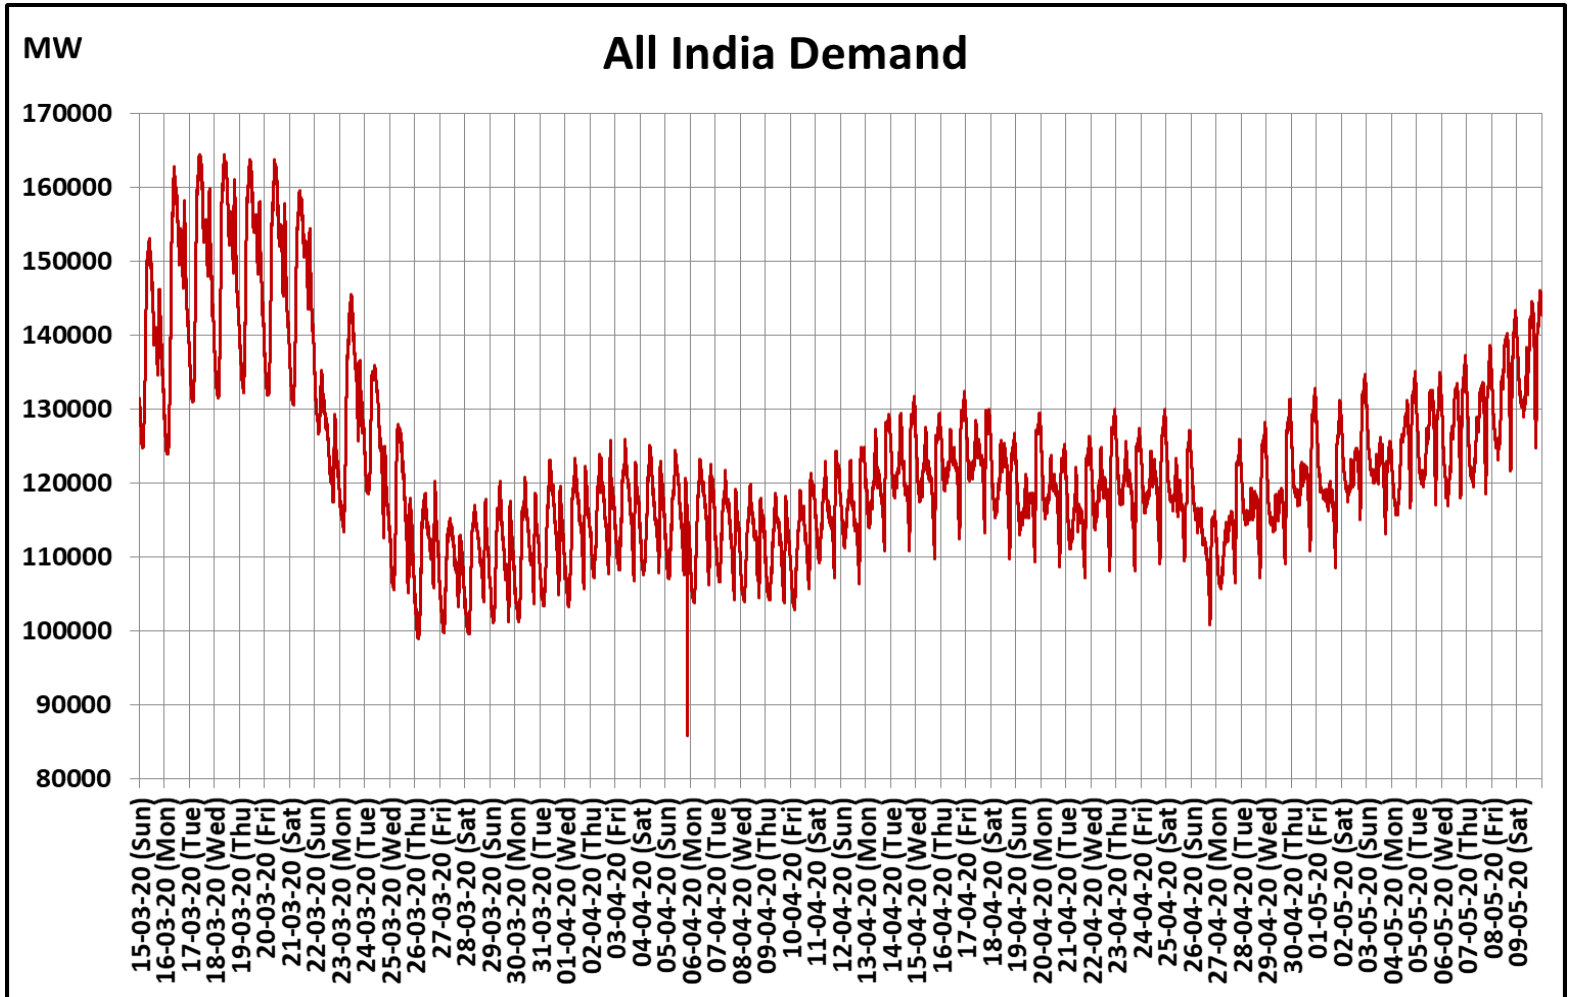

All-India and Region-wise Continuous Demand Patterns during Management of COVID -19

22 March 2020: Janta Curfew

25 March – 14 April 2020: All-India containment measures vide MHA order no. 40-3/2020-DM-I(A)

5 April 2020: Lighting switch off event at 21:00 hrs for 9 minutes

14 April – 3 May 2020: Extension of all-India containment measures