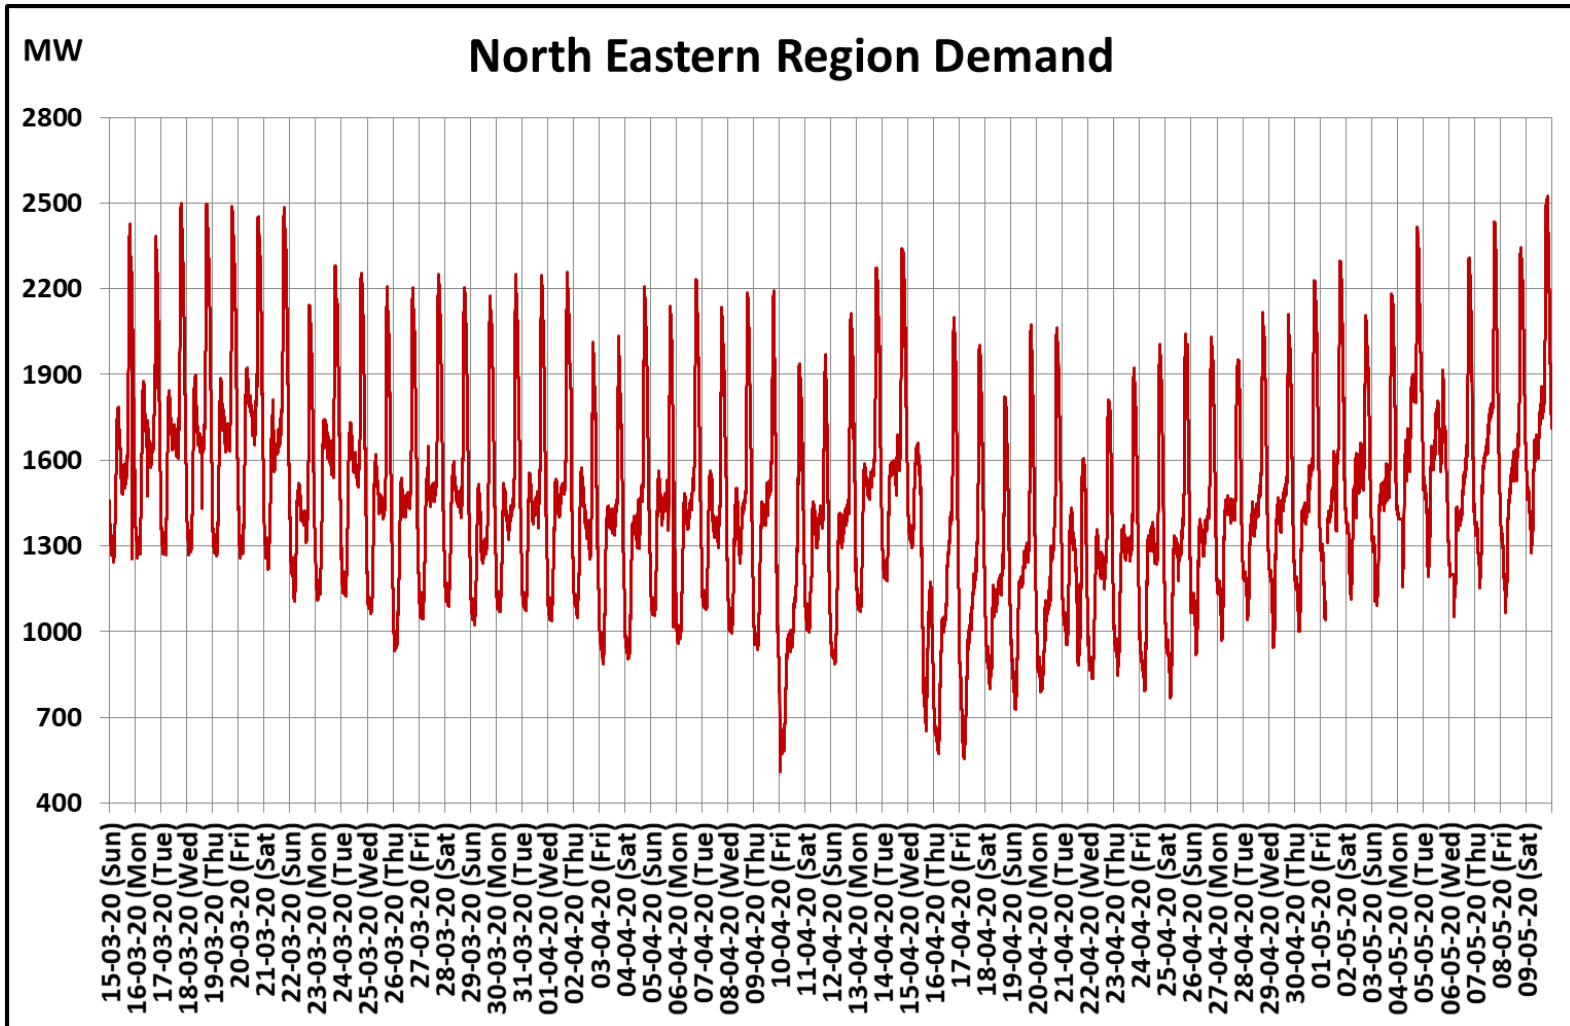

Power System Operation Corporation Limited
National Load Despatch Centre, New Delhi

22 March 2020: Janta Curfew

25 March – 14 April 2020: All-India containment measures vide MHA order no. 40-3/2020-DM-I(A)

5 April 2020: Lighting switch off event at 21:00 hrs for 9 minutes

14 April – 3 May 2020: Extension of all-India containment measures

posoco.in/covid-19