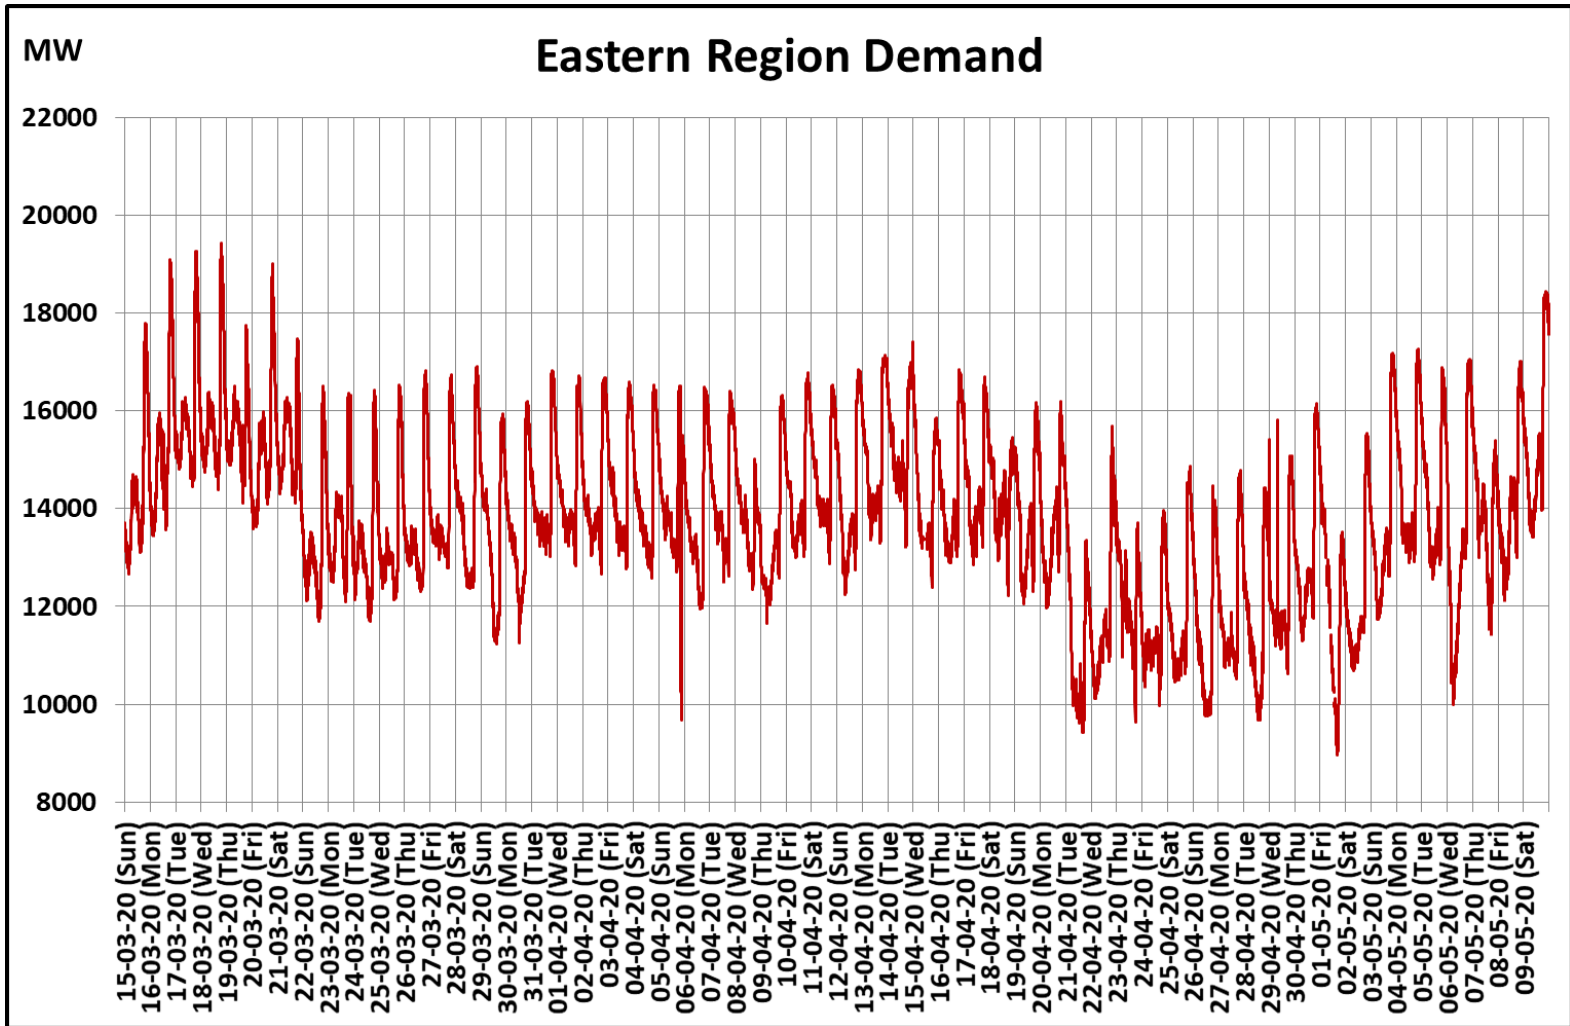

Power System Operation Corporation Limited
National Load Despatch Centre, New Delhi

22 March 2020: Janta Curfew

25 March – 14 April 2020: All-India containment measures vide MHA order no. 40-3/2020-DM-I(A)

5 April 2020: Lighting switch off event at 21:00 hrs for 9 minutes

14 April – 3 May 2020: Extension of all-India containment measures

posoco.in/covid-19