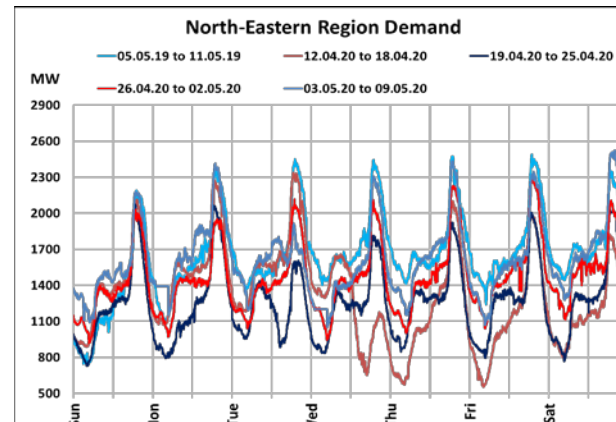

All-India and Region-wise Weekly Demand Patterns during Management of COVID -19

Date	Energy Consumption (GWh)					
	Northern Region	Western Region	Southern Region	Eastern Region	North-Eastern Region	All India
03-May-20	791	995	814	325	37	2961
04-May-20	784	986	852	346	40	3007
05-May-20	808	987	872	344	38	3050
06-May-20	817	1009	877	310	37	3049
07-May-20	823	1007	877	326	36	3068
08-May-20	915	1022	886	331	38	3193
09-May-20	956	1024	903	362	42	3287