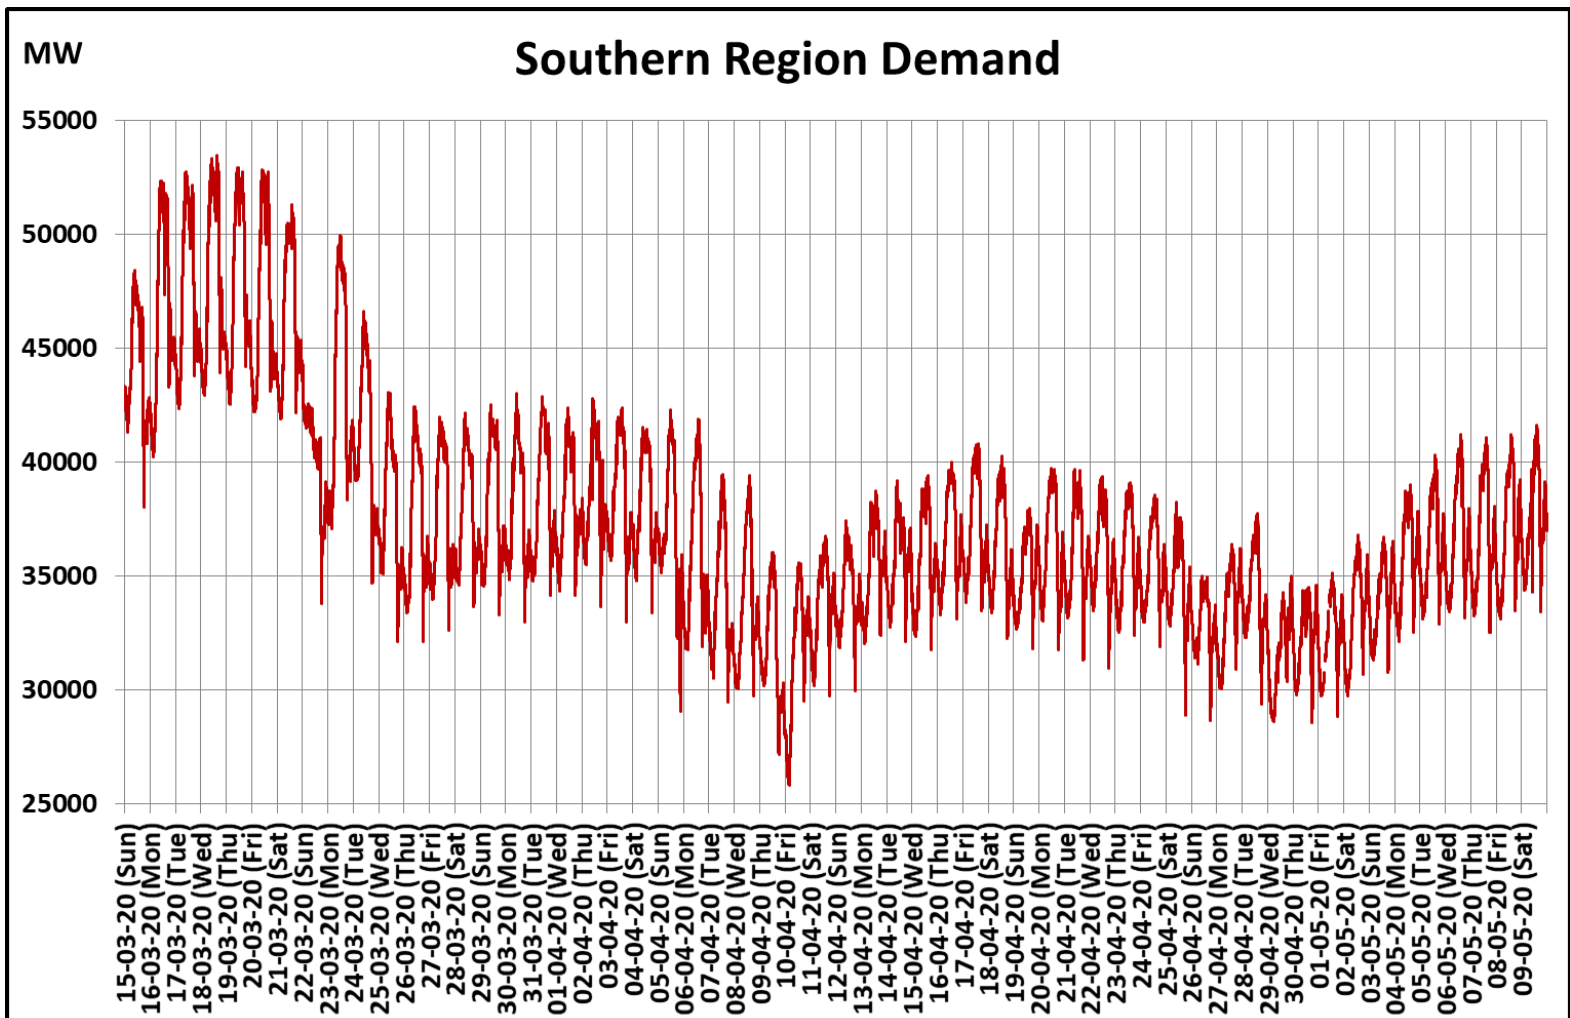

Power System Operation Corporation Limited
National Load Despatch Centre, New Delhi

22 March 2020: Janta Curfew

25 March – 14 April 2020: All-India containment measures vide MHA order no. 40-3/2020-DM-I(A)

5 April 2020: Lighting switch off event at 21:00 hrs for 9 minutes

14 April – 3 May 2020: Extension of all-India containment measures