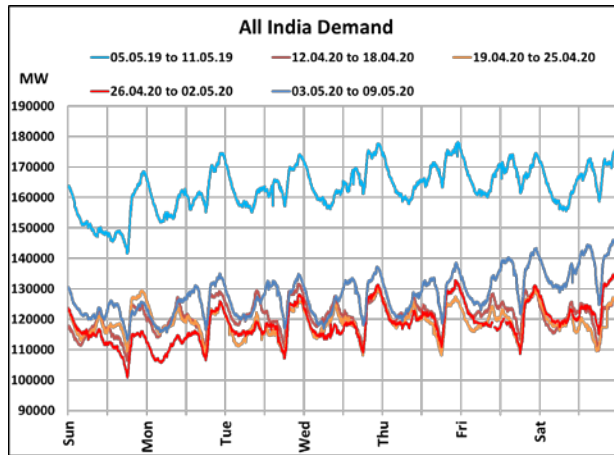

All-India and Region-wise Weekly Demand Patterns during Management of COVID -19

Date	Energy Consumption (GWh)					
	Northern Region	Western Region	Southern Region	Eastern Region	North-Eastern Region	All India
03-May-20	791	995	814	325	37	2961
04-May-20	784	986	852	346	40	3007
05-May-20	808	987	872	344	38	3050
06-May-20	817	1009	877	310	37	3049
07-May-20	823	1007	877	326	36	3068
08-May-20	915	1022	886	331	38	3193
09-May-20	956	1024	903	362	42	3287