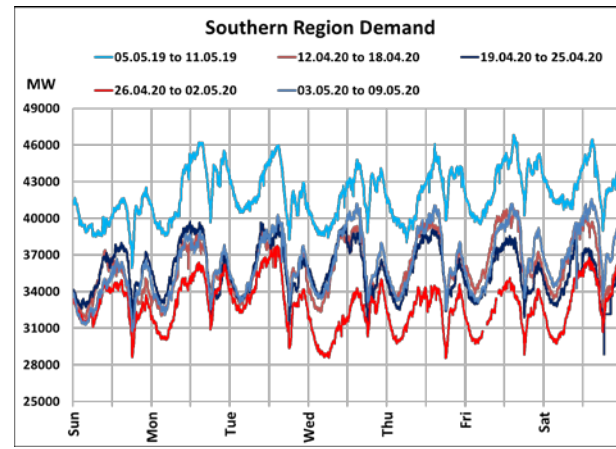

All-India and Region-wise Weekly Demand Patterns during Management of COVID -19

Date	Energy Consumption (GWh)					
	Northern Region	Western Region	Southern Region	Eastern Region	North-Eastern Region	All India
03-May-20	791	995	814	325	37	2961
04-May-20	784	986	852	346	40	3007
05-May-20	808	987	872	344	38	3050
06-May-20	817	1009	877	310	37	3049
07-May-20	823	1007	877	326	36	3068
08-May-20	915	1022	886	331	38	3193
09-May-20	956	1024	903	362	42	3287