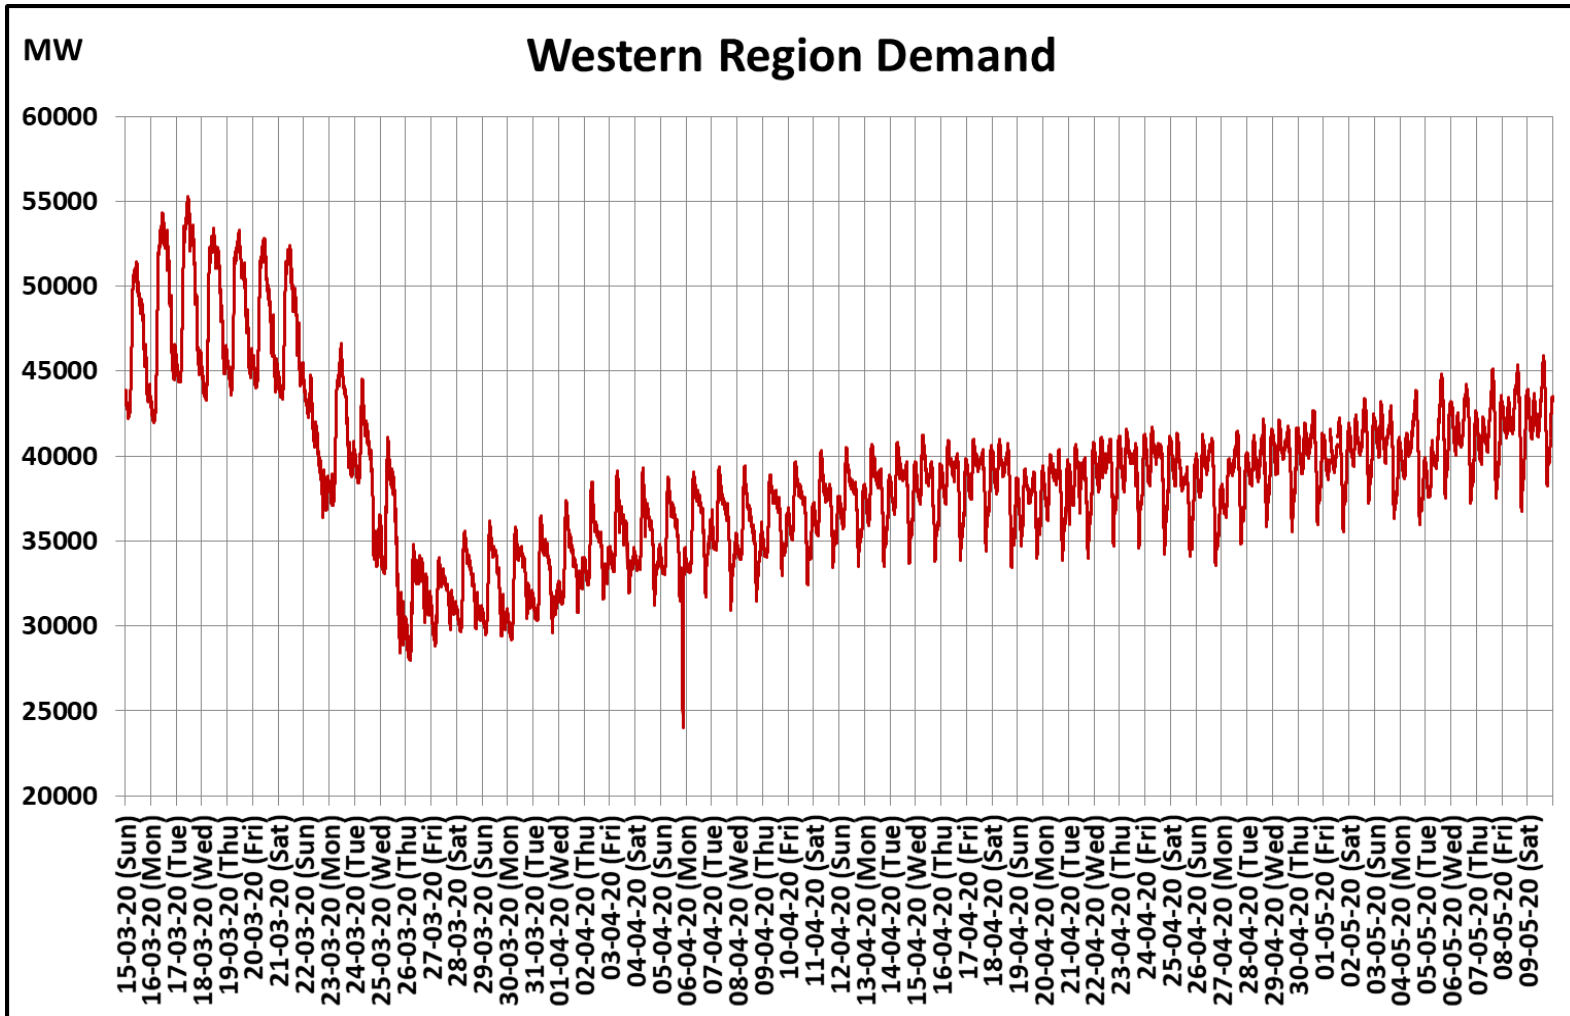

Power System Operation Corporation Limited
National Load Despatch Centre, New Delhi

22 March 2020: Janta Curfew

25 March – 14 April 2020: All-India containment measures vide MHA order no. 40-3/2020-DM-I(A)

5 April 2020: Lighting switch off event at 21:00 hrs for 9 minutes

14 April – 3 May 2020: Extension of all-India containment measures