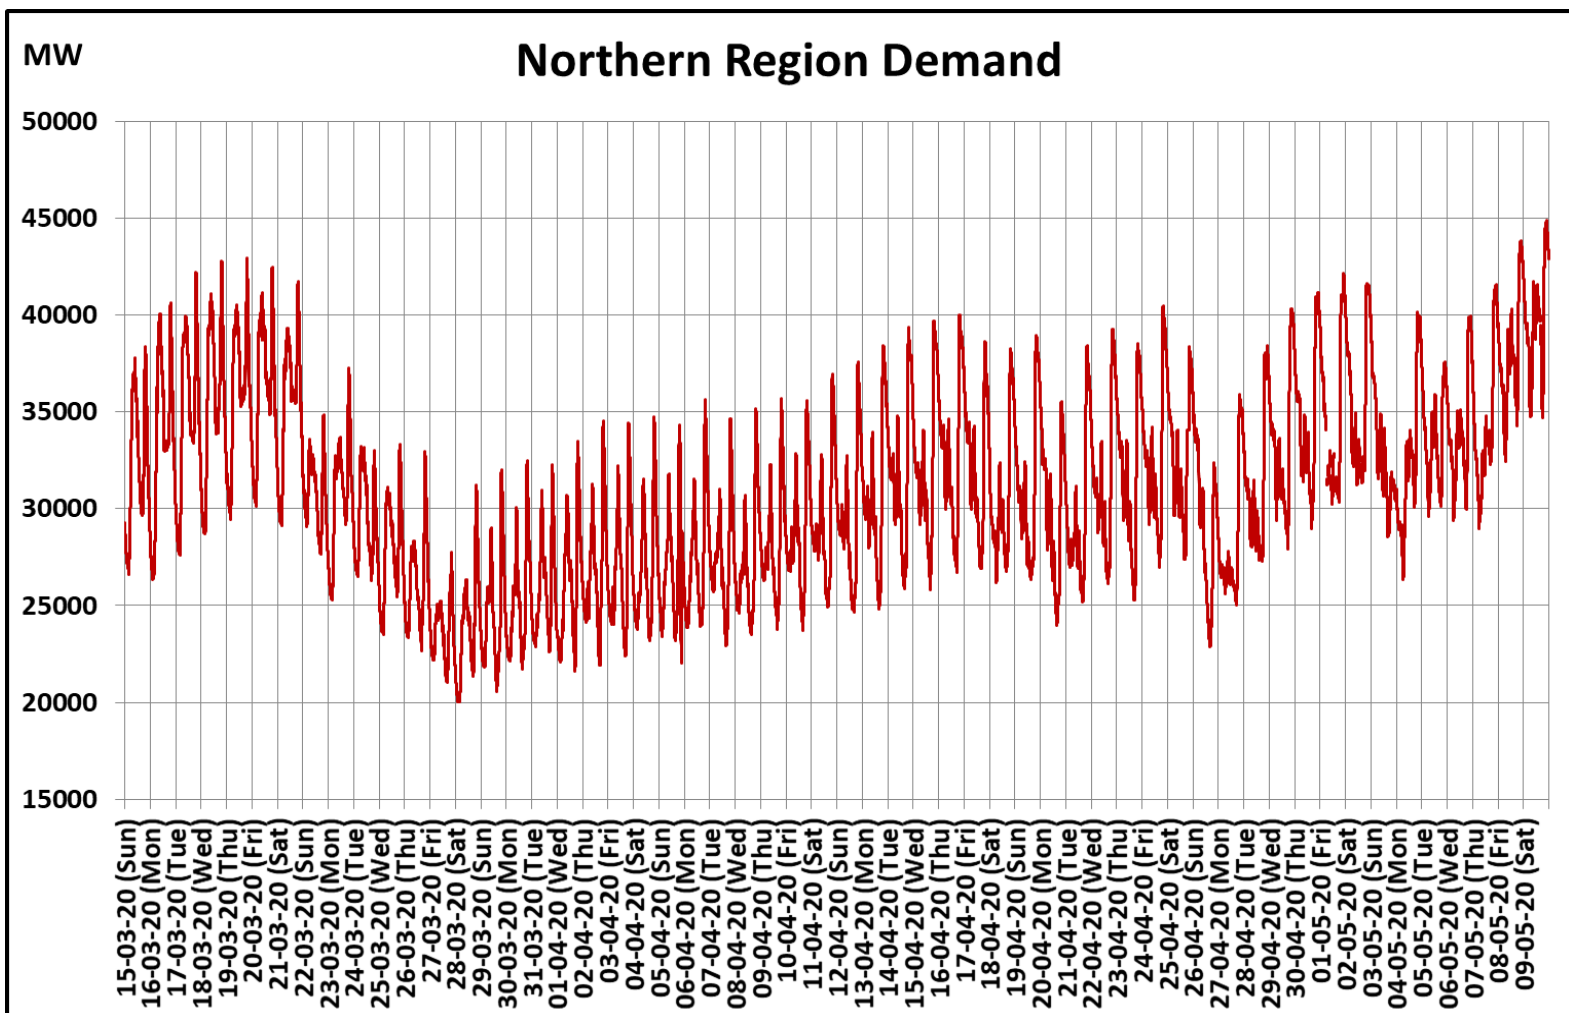

All-India and Region-wise Continuous Demand Patterns during Management of COVID -19

22 March 2020: Janta Curfew

25 March – 14 April 2020: All-India containment measures vide MHA order no. 40-3/2020-DM-I(A)

5 April 2020: Lighting switch off event at 21:00 hrs for 9 minutes

14 April – 3 May 2020: Extension of all-India containment measures