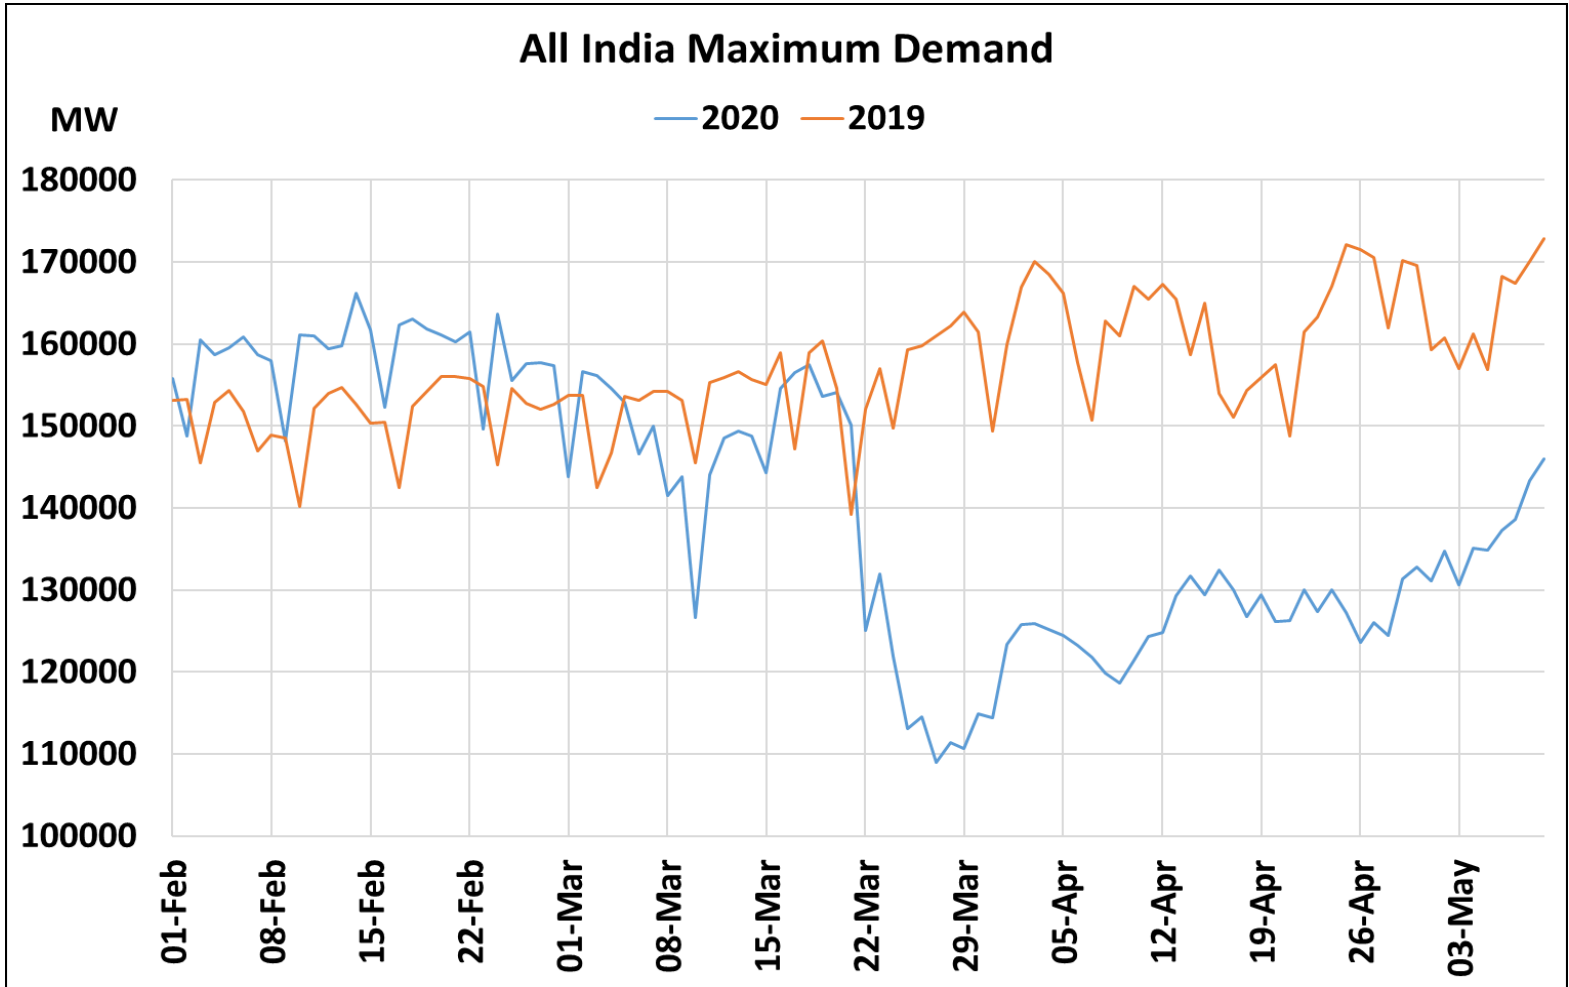

All-India and Region-wise Weekly Demand Patterns during Management of COVID -19

Date	Energy Consumption (GWh)					
	Northern Region	Western Region	Southern Region	Eastern Region	North-Eastern Region	All India
03-May-20	791	995	814	325	37	2961
04-May-20	784	986	852	346	40	3007
05-May-20	808	987	872	344	38	3050
06-May-20	817	1009	877	310	37	3049
07-May-20	823	1007	877	326	36	3068
08-May-20	915	1022	886	331	38	3193
09-May-20	956	1024	903	362	42	3287

22 March 2020: Janta Curfew

25 March – 14 April 2020: All-India containment measures vide MHA order no. 40-3/2020-DM-I(A)

5 April 2020: Lighting switch off event at 21:00 hrs for 9 minutes

14 April – 3 May 2020: Extension of all-India containment measures

All-India Maximum Demand and Energy Met during Management of COVID -19 in comparison to 2019

22 March 2020: Janta Curfew

25 March – 14 April 2020: All-India containment measures vide MHA order no. 40-3/2020-DM-I(A)