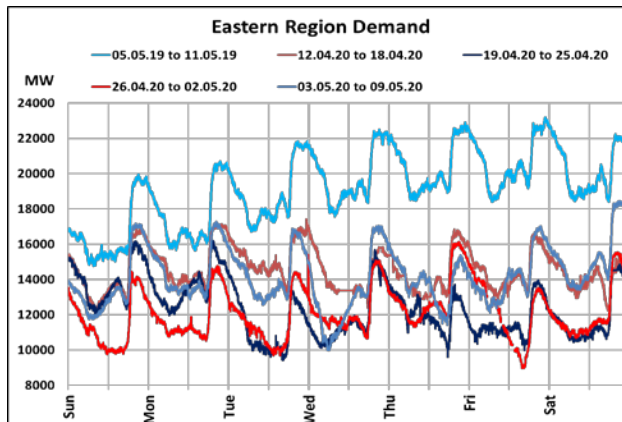

All-India and Region-wise Weekly Demand Patterns during Management of COVID -19

Date	Energy Consumption (GWh)					
	Northern Region	Western Region	Southern Region	Eastern Region	North-Eastern Region	All India
03-May-20	791	995	814	325	37	2961
04-May-20	784	986	852	346	40	3007
05-May-20	808	987	872	344	38	3050
06-May-20	817	1009	877	310	37	3049
07-May-20	823	1007	877	326	36	3068
08-May-20	915	1022	886	331	38	3193
09-May-20	956	1024	903	362	42	3287