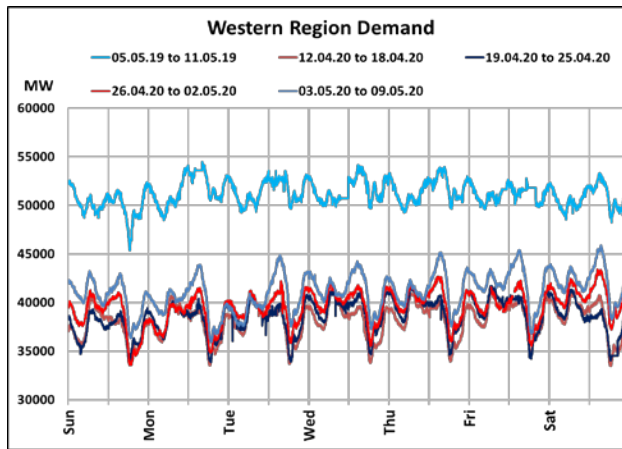

All-India and Region-wise Weekly Demand Patterns during Management of COVID -19

Date	Energy Consumption (GWh)					
	Northern Region	Western Region	Southern Region	Eastern Region	North-Eastern Region	All India
03-May-20	791	995	814	325	37	2961
04-May-20	784	986	852	346	40	3007
05-May-20	808	987	872	344	38	3050
06-May-20	817	1009	877	310	37	3049
07-May-20	823	1007	877	326	36	3068
08-May-20	915	1022	886	331	38	3193
09-May-20	956	1024	903	362	42	3287