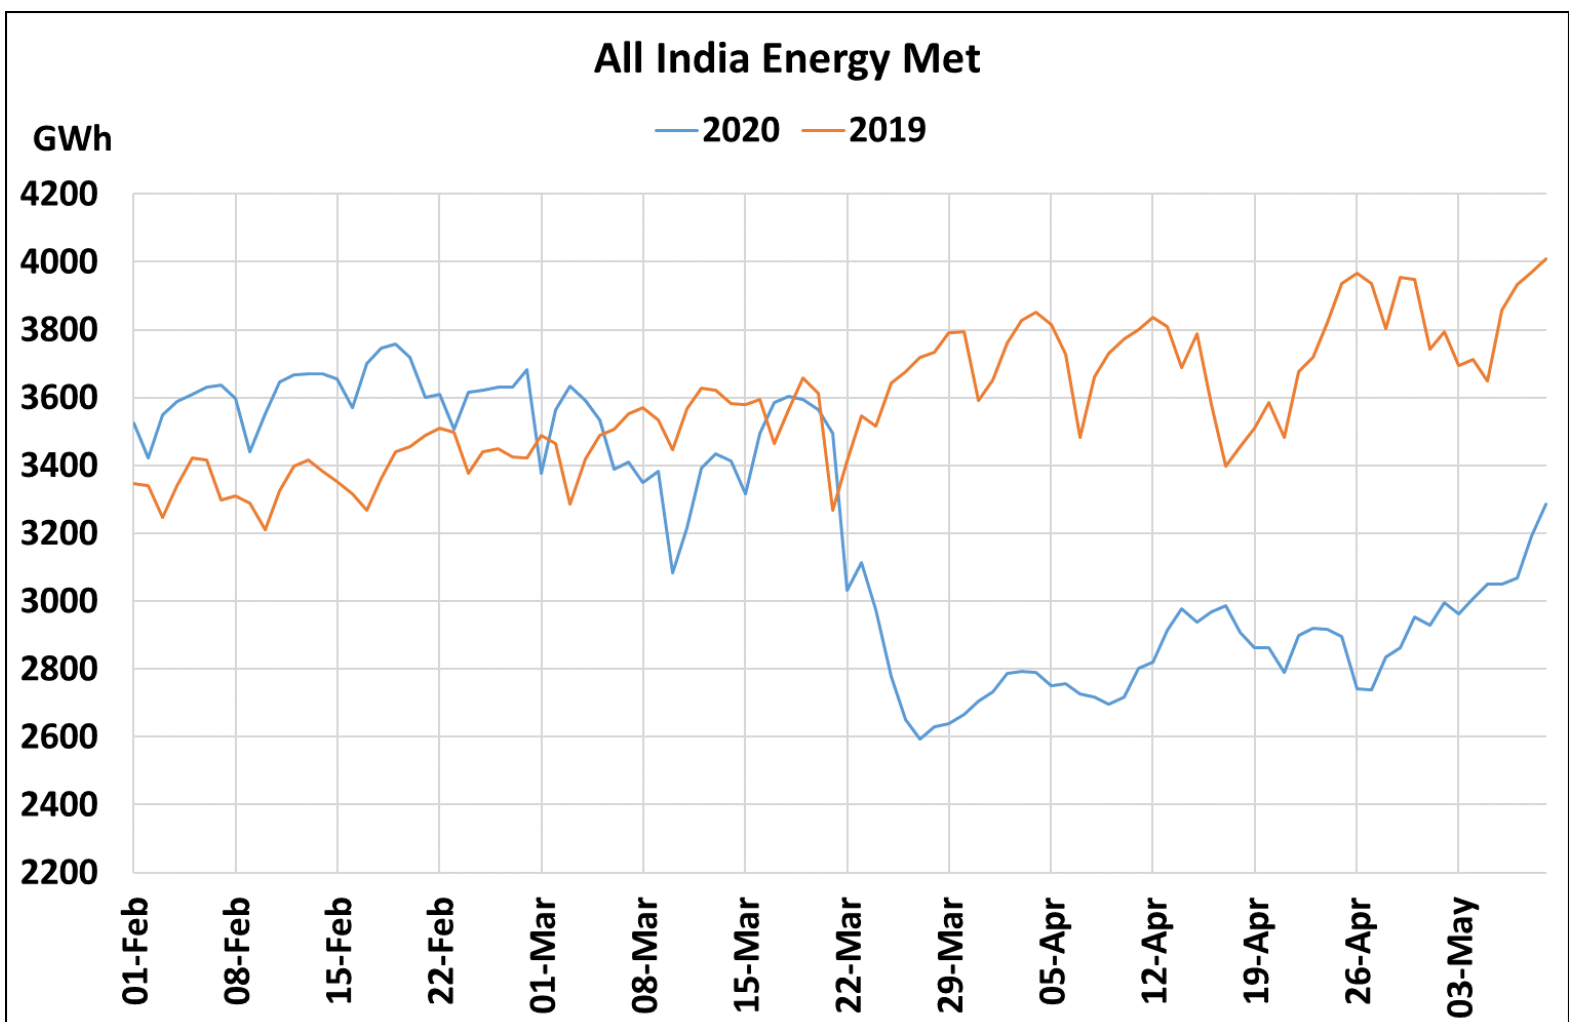

All-India Maximum Demand and Energy Met during Management of COVID -19 in comparison to 2019

22 March 2020: Janta Curfew

25 March – 14 April 2020: All-India containment measures vide MHA order no. 40-3/2020-DM-I(A)

5 April 2020: Lighting switch off event at 21:00 hrs for 9 minutes

14 April – 3 May 2020: Extension of all-India containment measures

posoco.in/covid-19