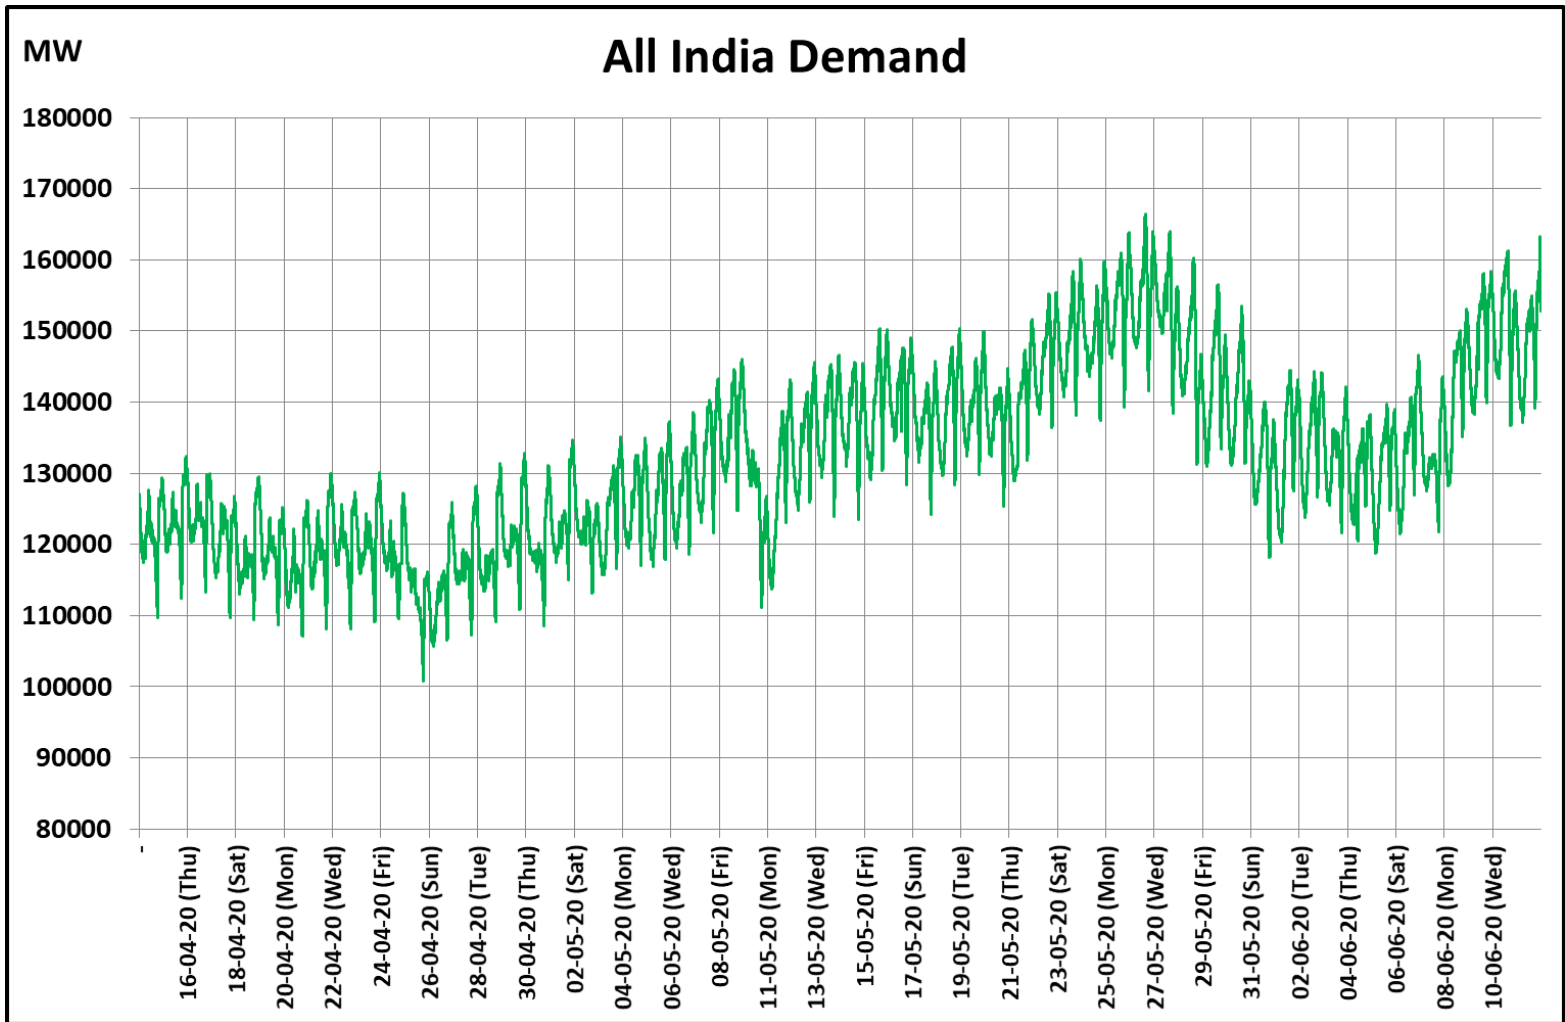

All-India and Region-wise Continuous Demand Patterns during Management of COVID -19

22 March 2020: Janta Curfew

25 March – 14 April 2020: All-India containment measures vide MHA order no. 40-3/2020-DM-I(A)

5 April 2020: Lighting switch off event at 21:00 hrs for 9 minutes

14 April – 3 May 2020: Extension of all-India containment measures

posoco.in/covid-19