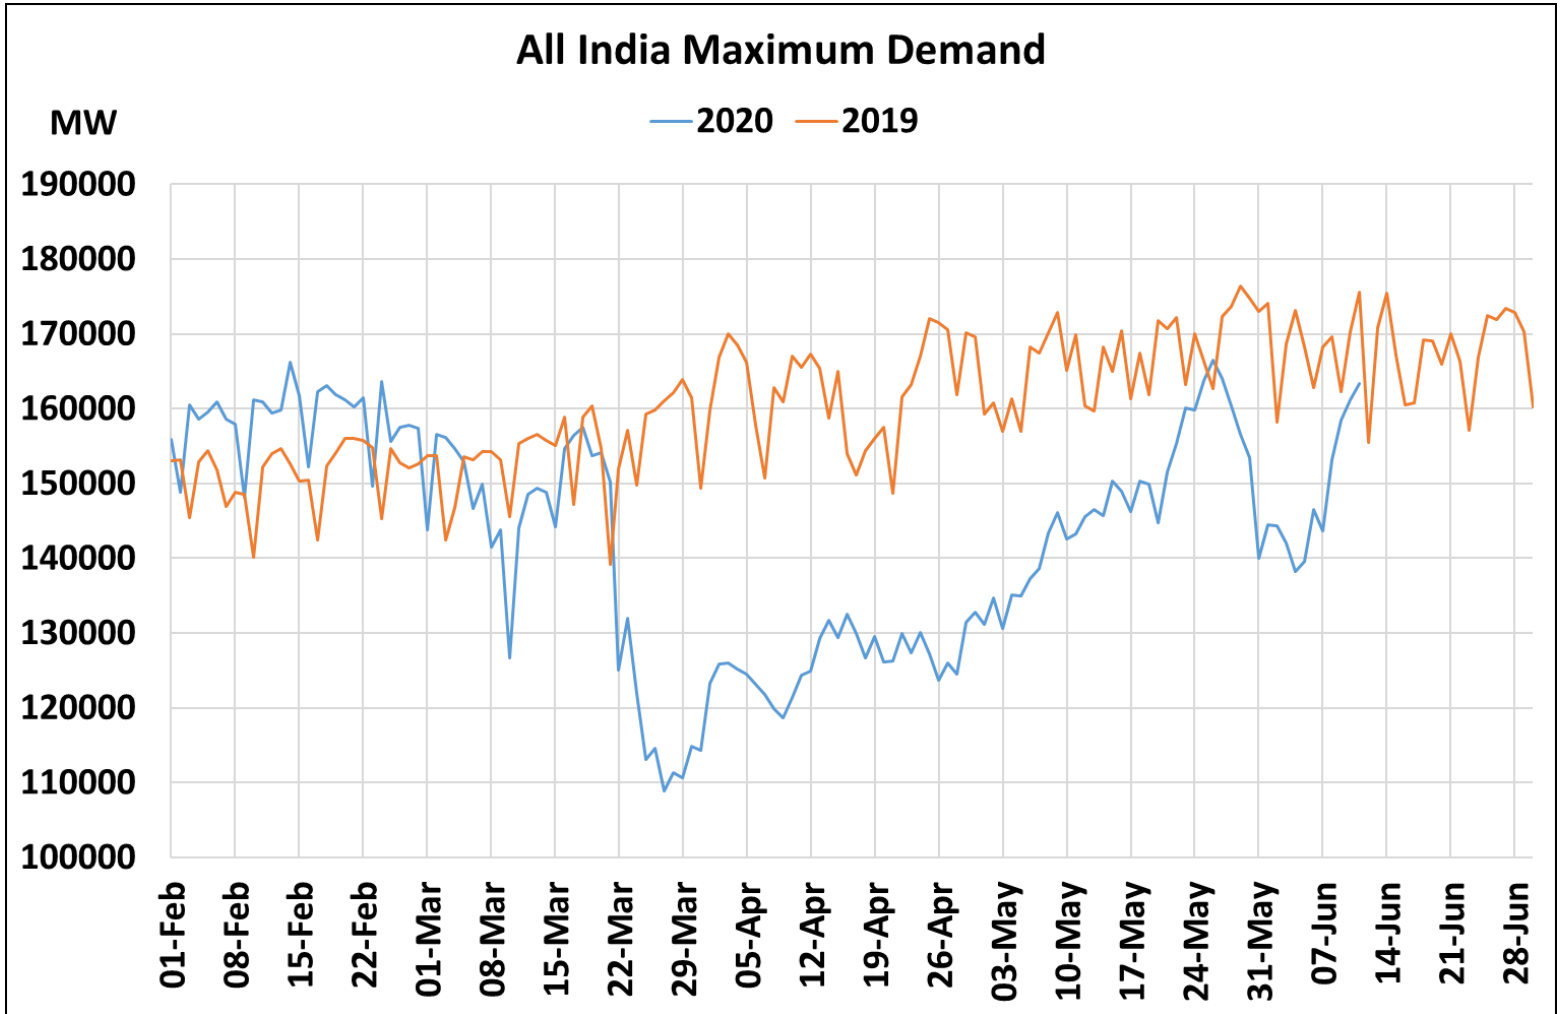

All-India Maximum Demand and Energy Met during Management of COVID -19 in comparison to 2019

22 March 2020: Janta Curfew

25 March – 14 April 2020: All-India containment measures vide MHA order no. 40-3/2020-DM-I(A)

5 April 2020: Lighting switch off event at 21:00 hrs for 9 minutes

14 April – 31 May 2020: Extension of all-India containment measures

posoco.in/covid-19