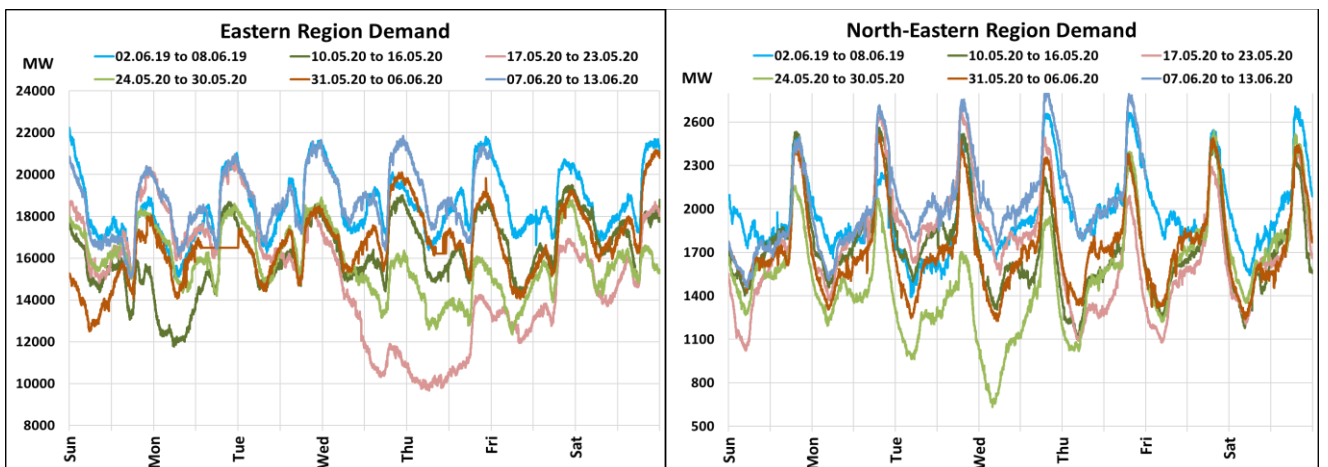

All-India and Region-wise Weekly Demand Patterns during Management of COVID -19

Date	Energy Consumption (GWh)					
	Northern Region	Western Region	Southern Region	Eastern Region	North-Eastern Region	All India
05-Jun-20	941	890	904	387	43	3164
06-Jun-20	982	911	887	427	41	3248
07-Jun-20	985	914	848	428	45	3220
08-Jun-20	1095	957	906	437	47	3441
09-Jun-20	1188	997	931	452	51	3618
10-Jun-20	1260	1011	899	461	52	3683
11-Jun-20	1291	983	821	451	51	3597