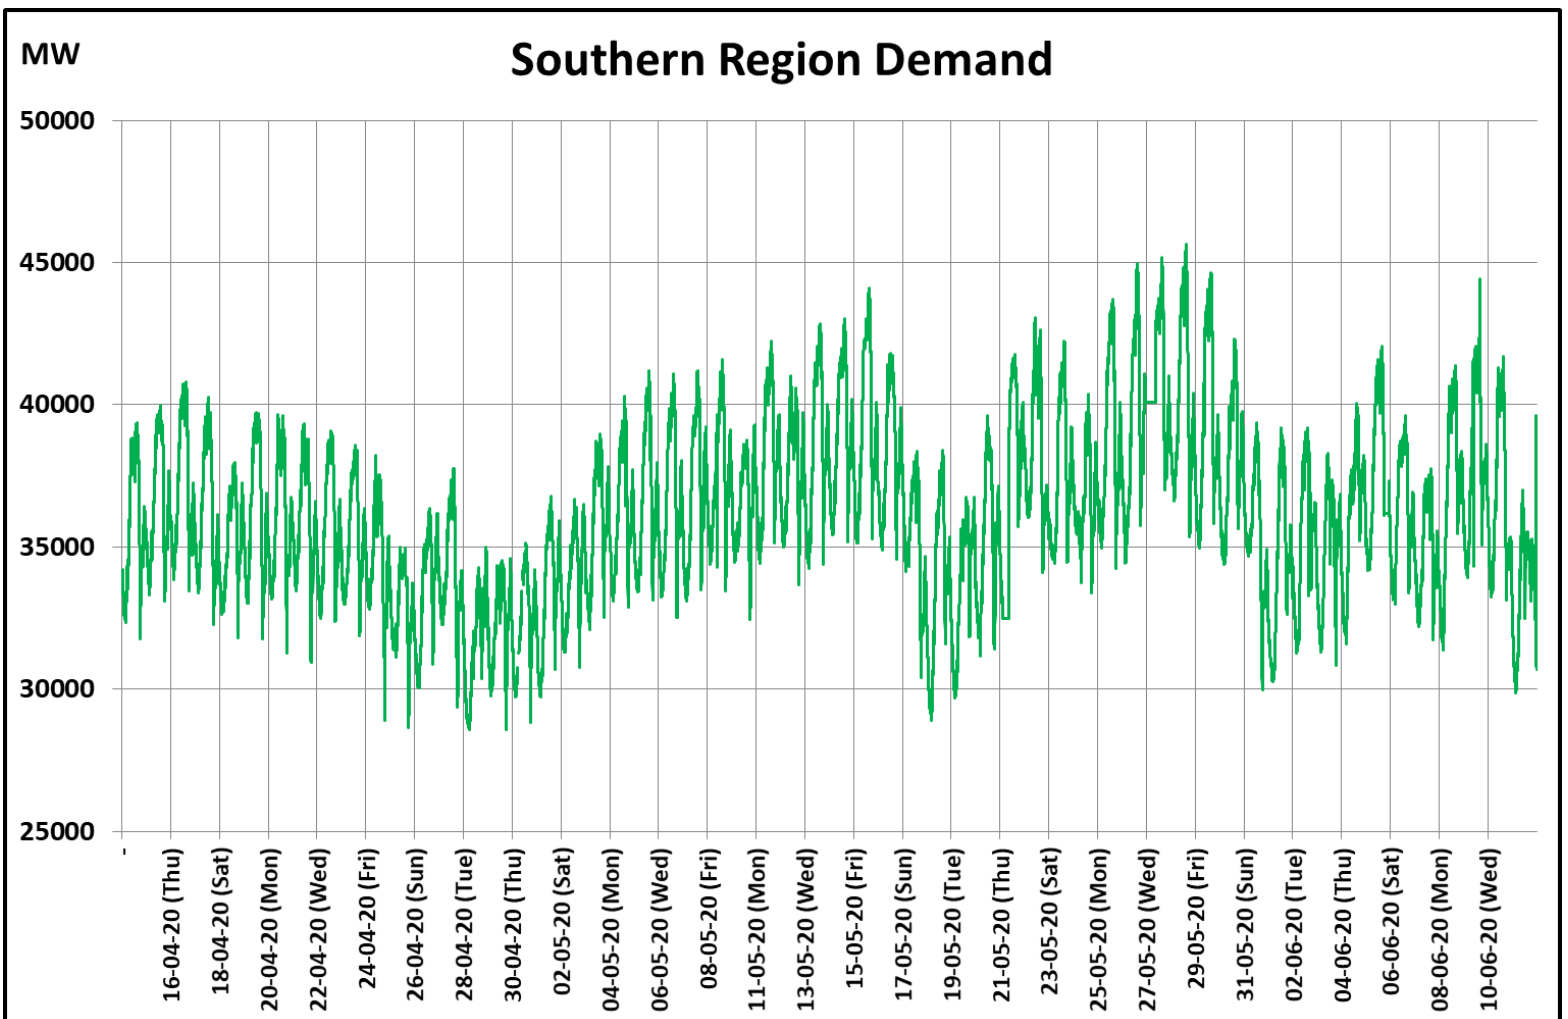

Power System Operation Corporation Limited
National Load Despatch Centre, New Delhi

22 March 2020: *Janta Curfew*
25 March – 14 April 2020: *All-India containment measures vide MHA order no. 40-3/2020-DM-I(A)*
5 April 2020: *Lighting switch off event at 21:00 hrs for 9 minutes*
14 April – 3 May 2020: *Extension of all-India containment measures*
posoco.in/covid-19