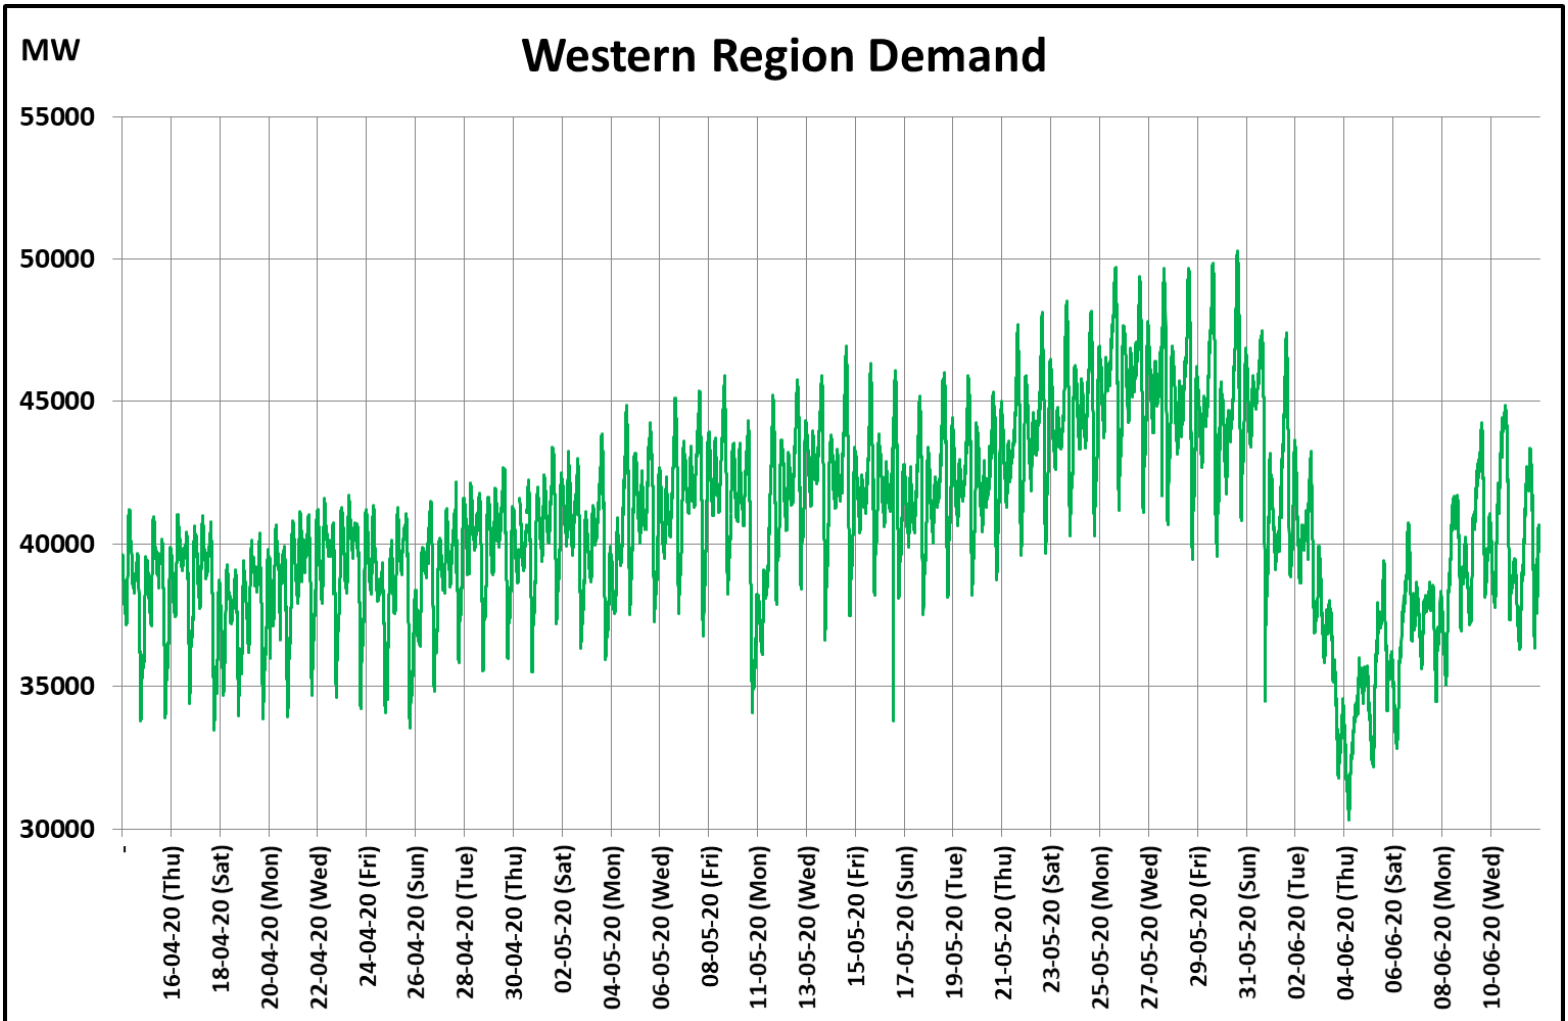

Power System Operation Corporation Limited
National Load Despatch Centre, New Delhi

22 March 2020: *Janta Curfew*
25 March – 14 April 2020: *All-India containment measures vide MHA order no. 40-3/2020-DM-I(A)*
5 April 2020: *Lighting switch off event at 21:00 hrs for 9 minutes*
14 April – 3 May 2020: *Extension of all-India containment measures*
posoco.in/covid-19