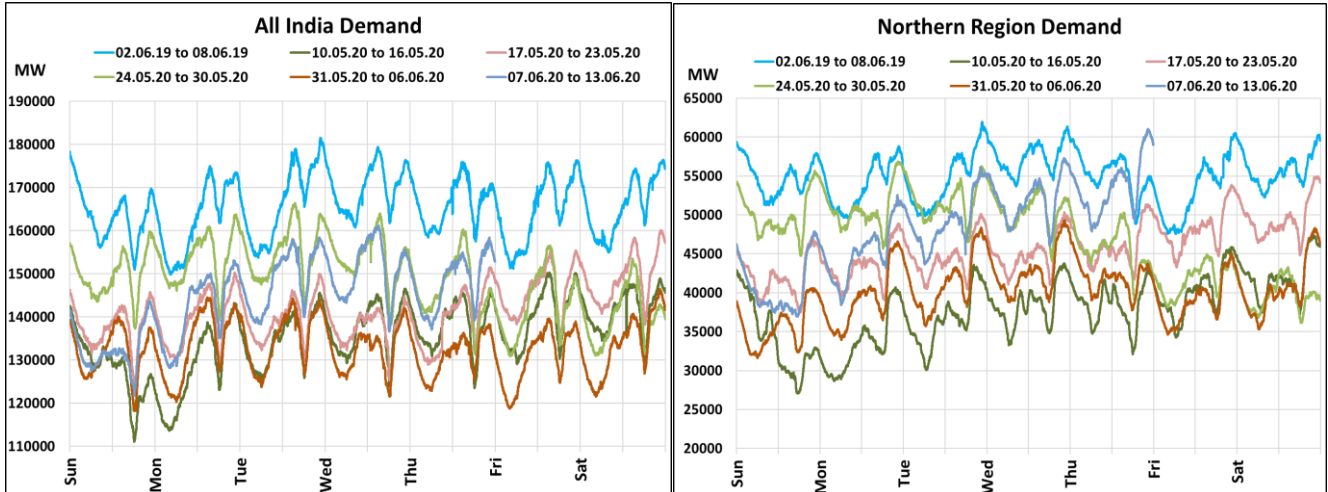

All-India and Region-wise Weekly Demand Patterns during Management of COVID -19

Date	Energy Consumption (GWh)					
	Northern Region	Western Region	Southern Region	Eastern Region	North-Eastern Region	All India
05-Jun-20	941	890	904	387	43	3164
06-Jun-20	982	911	887	427	41	3248
07-Jun-20	985	914	848	428	45	3220
08-Jun-20	1095	957	906	437	47	3441
09-Jun-20	1188	997	931	452	51	3618
10-Jun-20	1260	1011	899	461	52	3683
11-Jun-20	1291	983	821	451	51	3597