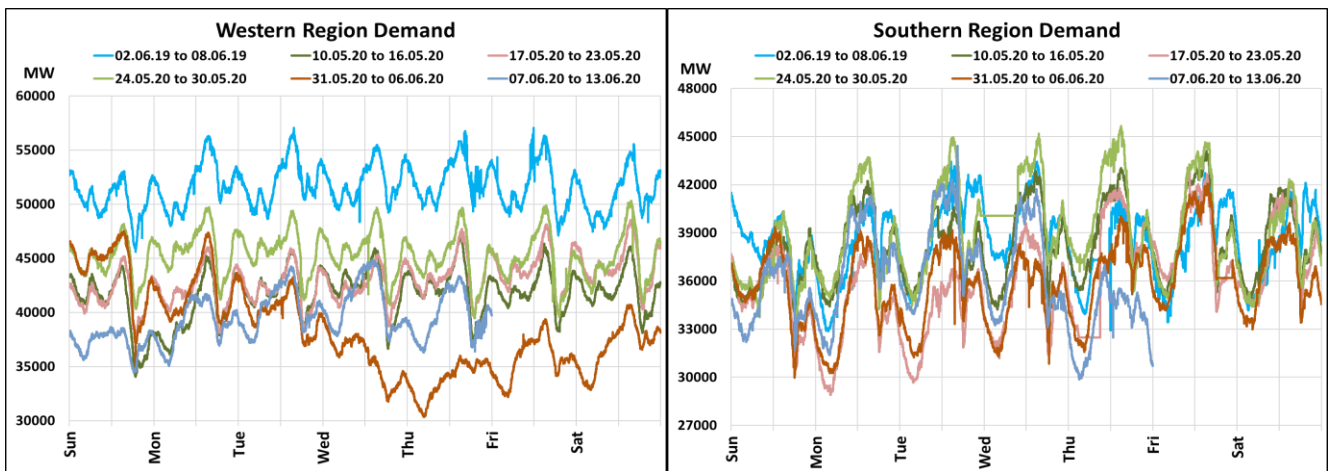

All-India and Region-wise Weekly Demand Patterns during Management of COVID -19

Date	Energy Consumption (GWh)					
	Northern Region	Western Region	Southern Region	Eastern Region	North-Eastern Region	All India
05-Jun-20	941	890	904	387	43	3164
06-Jun-20	982	911	887	427	41	3248
07-Jun-20	985	914	848	428	45	3220
08-Jun-20	1095	957	906	437	47	3441
09-Jun-20	1188	997	931	452	51	3618
10-Jun-20	1260	1011	899	461	52	3683
11-Jun-20	1291	983	821	451	51	3597