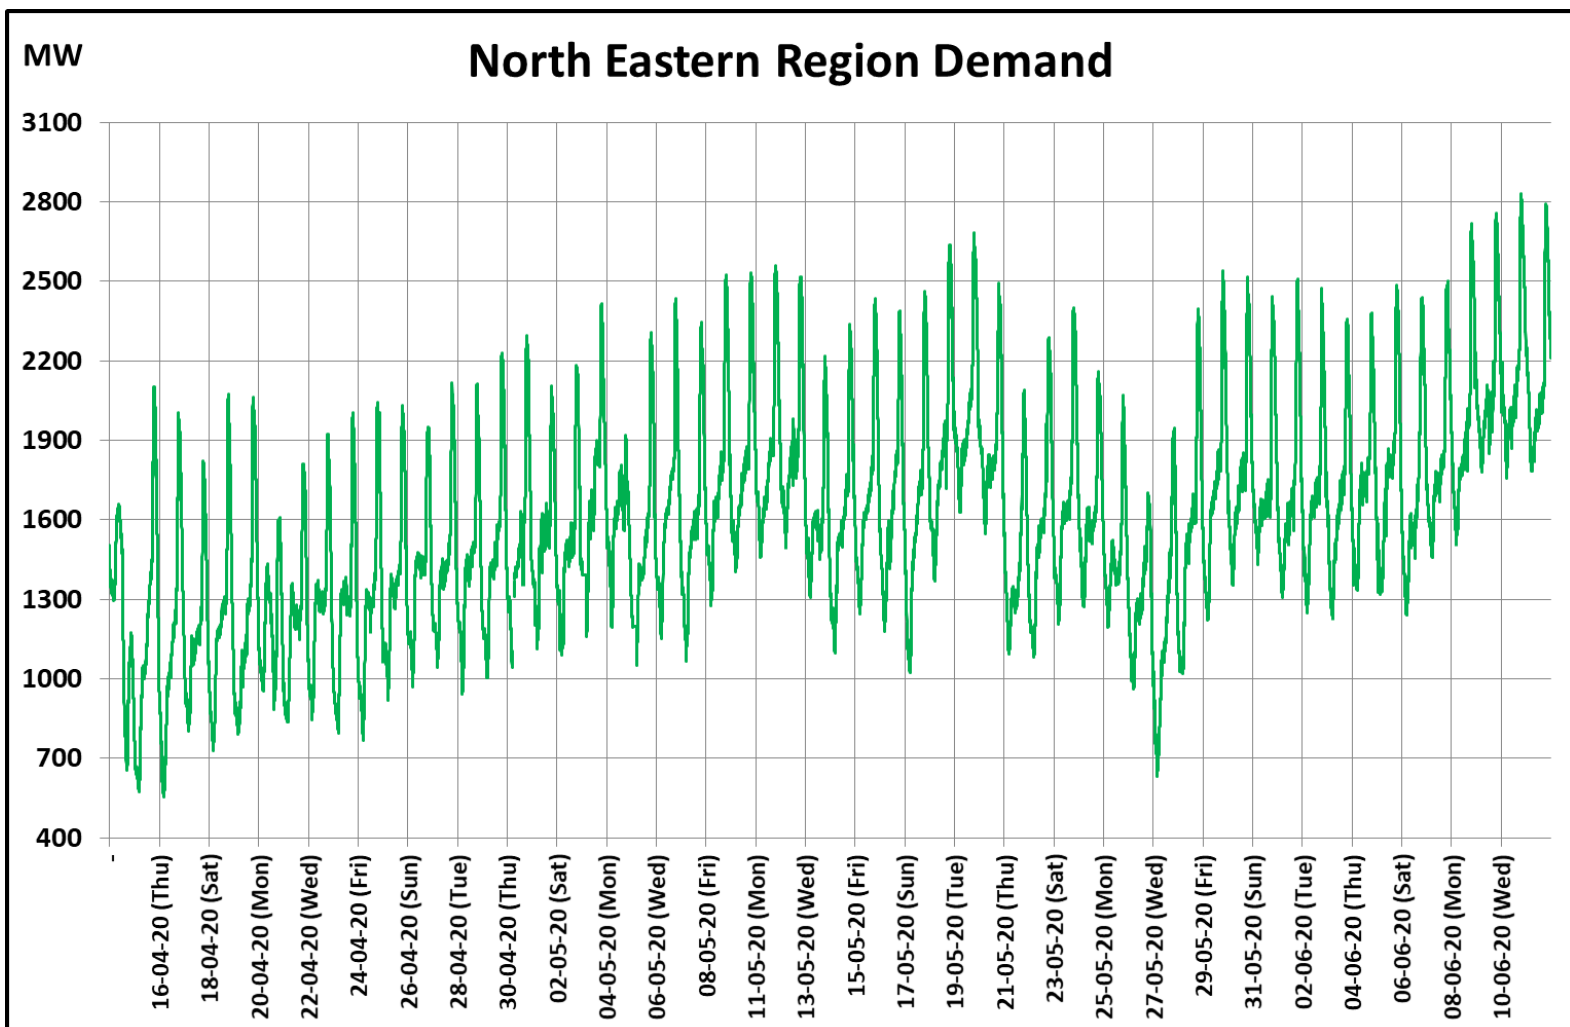

Power System Operation Corporation Limited
National Load Despatch Centre, New Delhi

22 March 2020: Janta Curfew

25 March – 14 April 2020: All-India containment measures vide MHA order no. 40-3/2020-DM-I(A)

5 April 2020: Lighting switch off event at 21:00 hrs for 9 minutes

14 April – 3 May 2020: Extension of all-India containment measures

posoco.in/covid-19