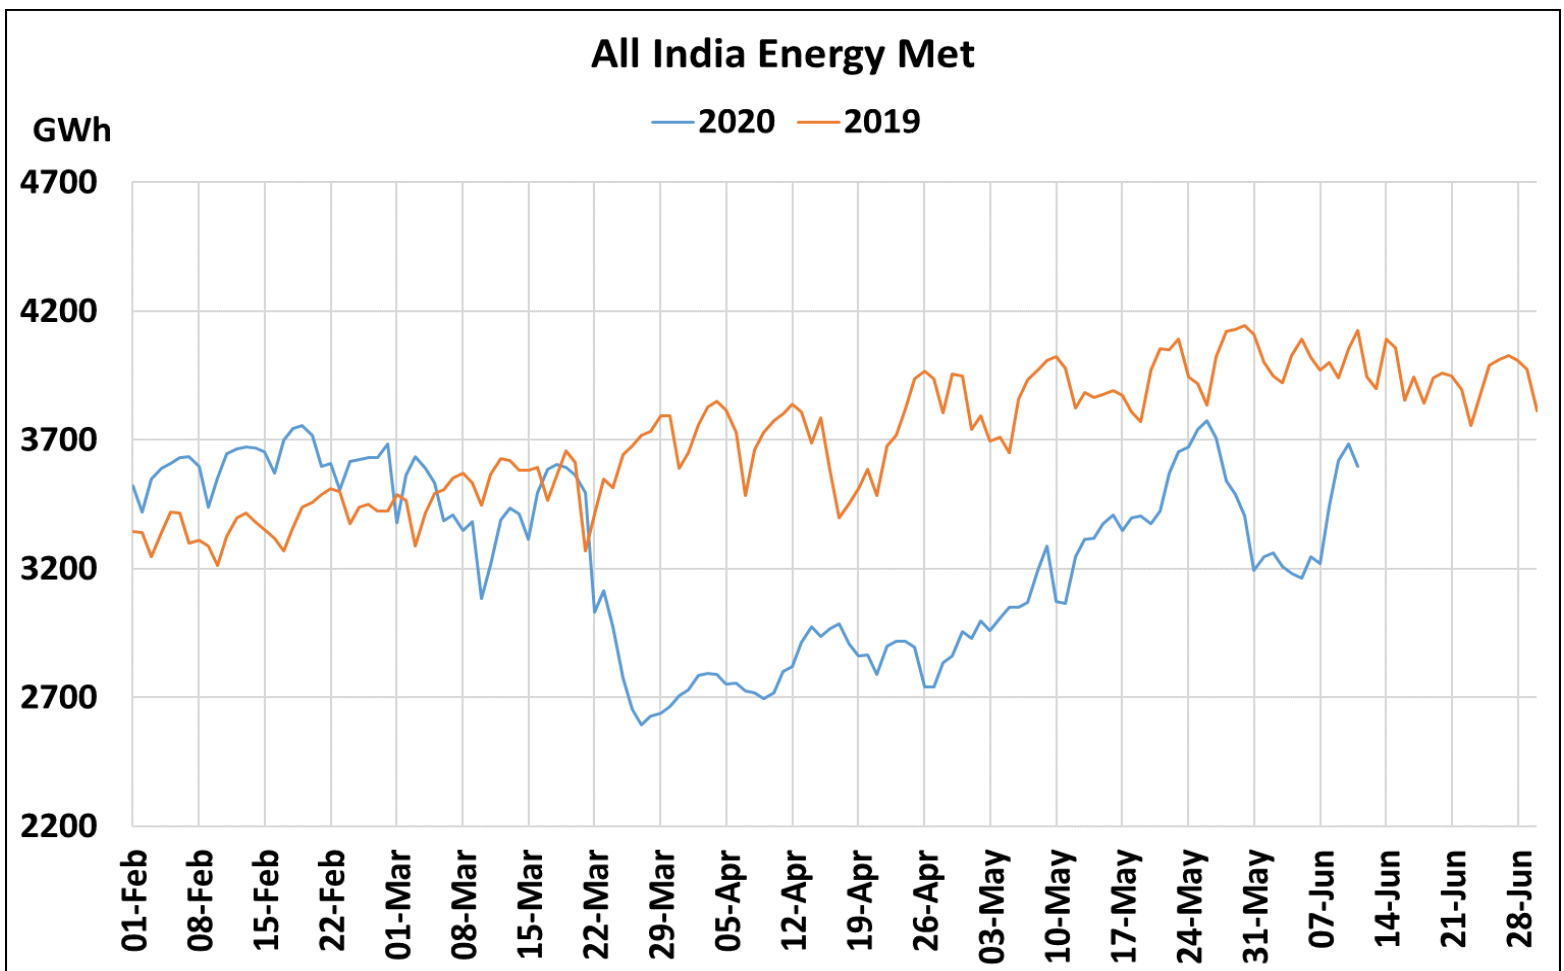

All-India Maximum Demand and Energy Met during Management of COVID -19 in comparison to 2019

22 March 2020: Janta Curfew

25 March – 14 April 2020: All-India containment measures vide MHA order no. 40-3/2020-DM-I(A)

5 April 2020: Lighting switch off event at 21:00 hrs for 9 minutes

14 April – 31 May 2020: Extension of all-India containment measures

posoco.in/covid-19