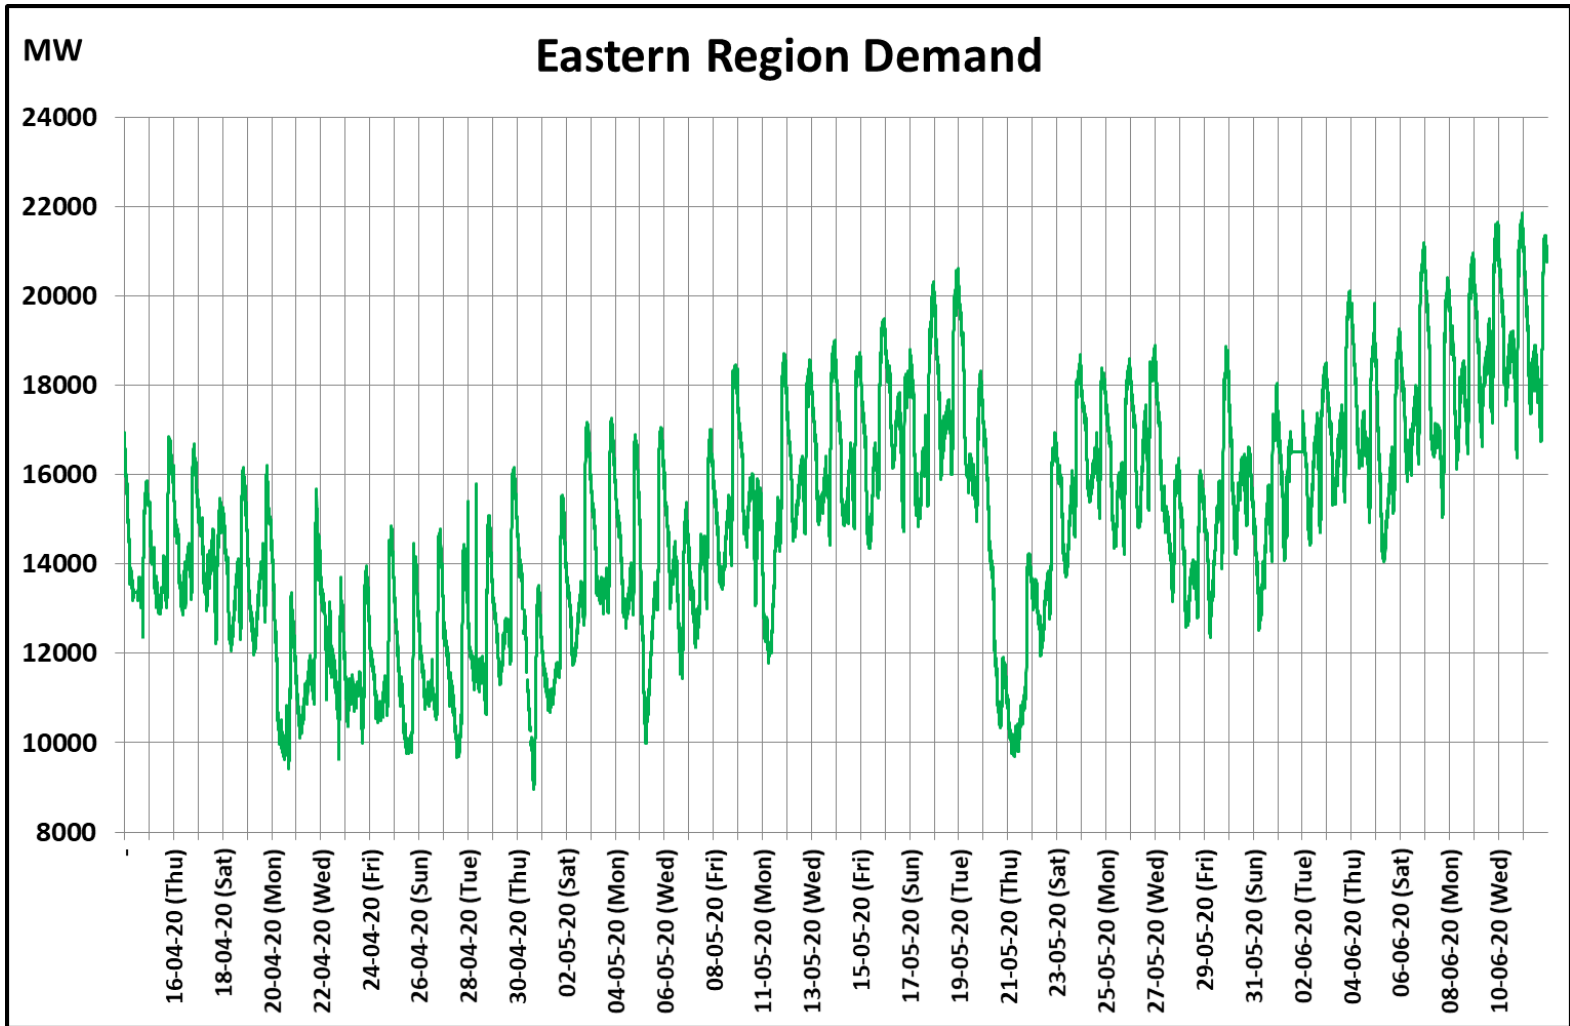

Power System Operation Corporation Limited
National Load Despatch Centre, New Delhi

22 March 2020: Janta Curfew

25 March – 14 April 2020: All-India containment measures vide MHA order no. 40-3/2020-DM-I(A)

5 April 2020: Lighting switch off event at 21:00 hrs for 9 minutes

14 April – 3 May 2020: Extension of all-India containment measures

posoco.in/covid-19