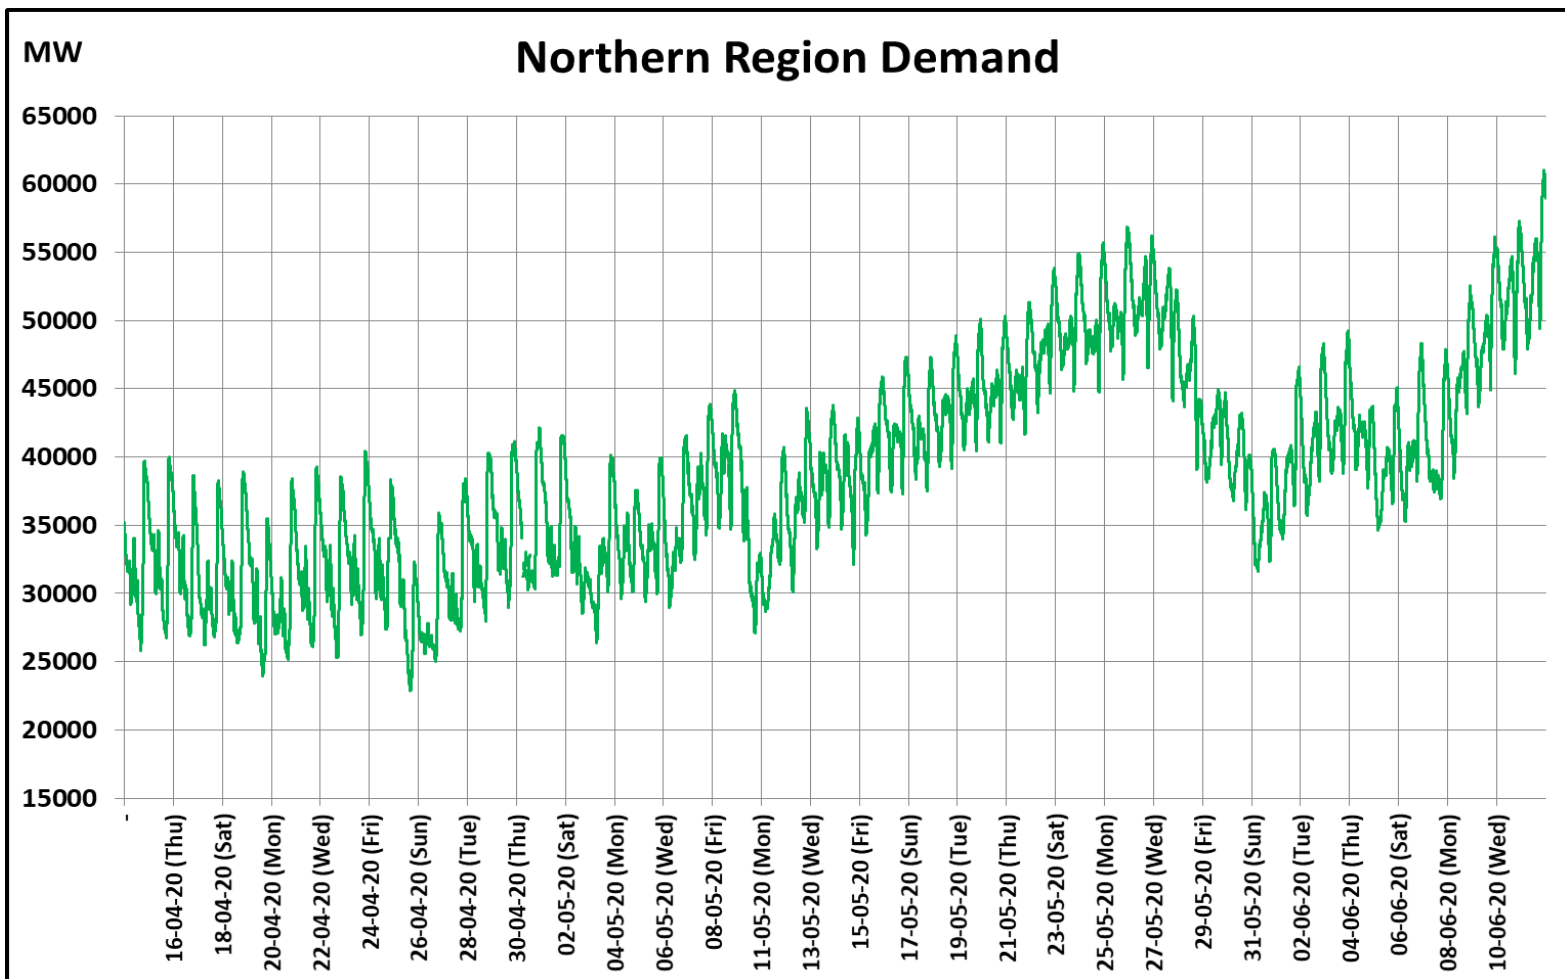

All-India and Region-wise Continuous Demand Patterns during Management of COVID -19

22 March 2020: Janta Curfew

25 March – 14 April 2020: All-India containment measures vide MHA order no. 40-3/2020-DM-I(A)

5 April 2020: Lighting switch off event at 21:00 hrs for 9 minutes

14 April – 3 May 2020: Extension of all-India containment measures

posoco.in/covid-19