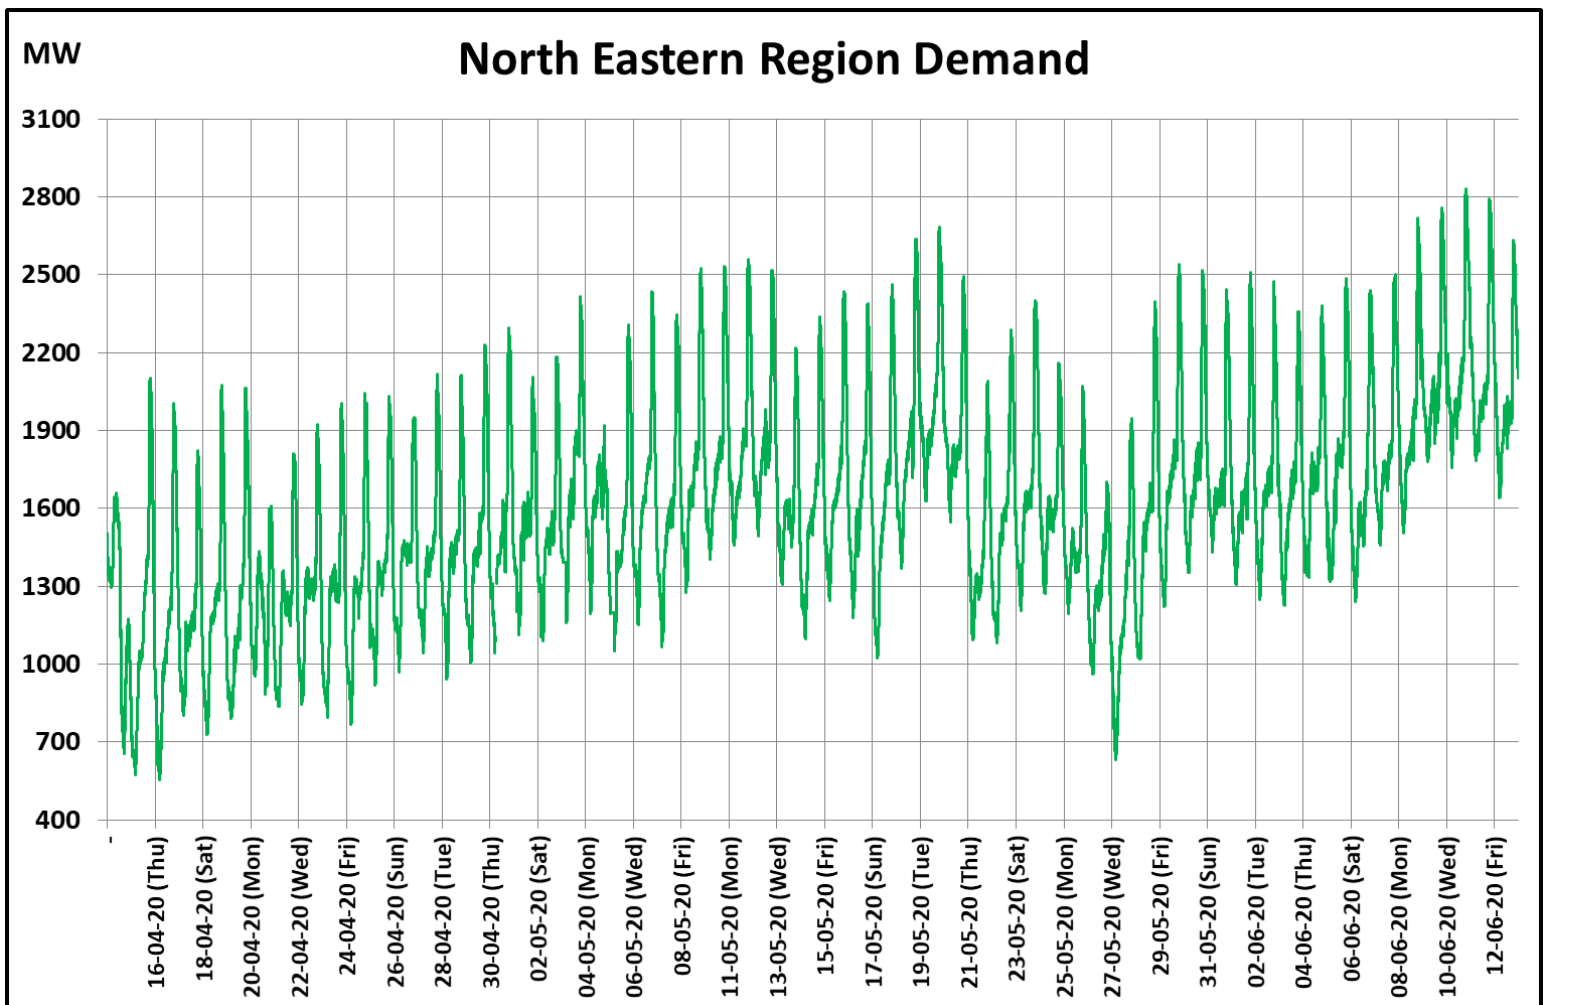

Power System Operation Corporation Limited
National Load Despatch Centre, New Delhi

22 March 2020: Janta Curfew

25 March – 14 April 2020: All-India containment measures vide MHA order no. 40-3/2020-DM-I(A)

5 April 2020: Lighting switch off event at 21:00 hrs for 9 minutes

14 April – 3 May 2020: Extension of all-India containment measures

posoco.in/covid-19