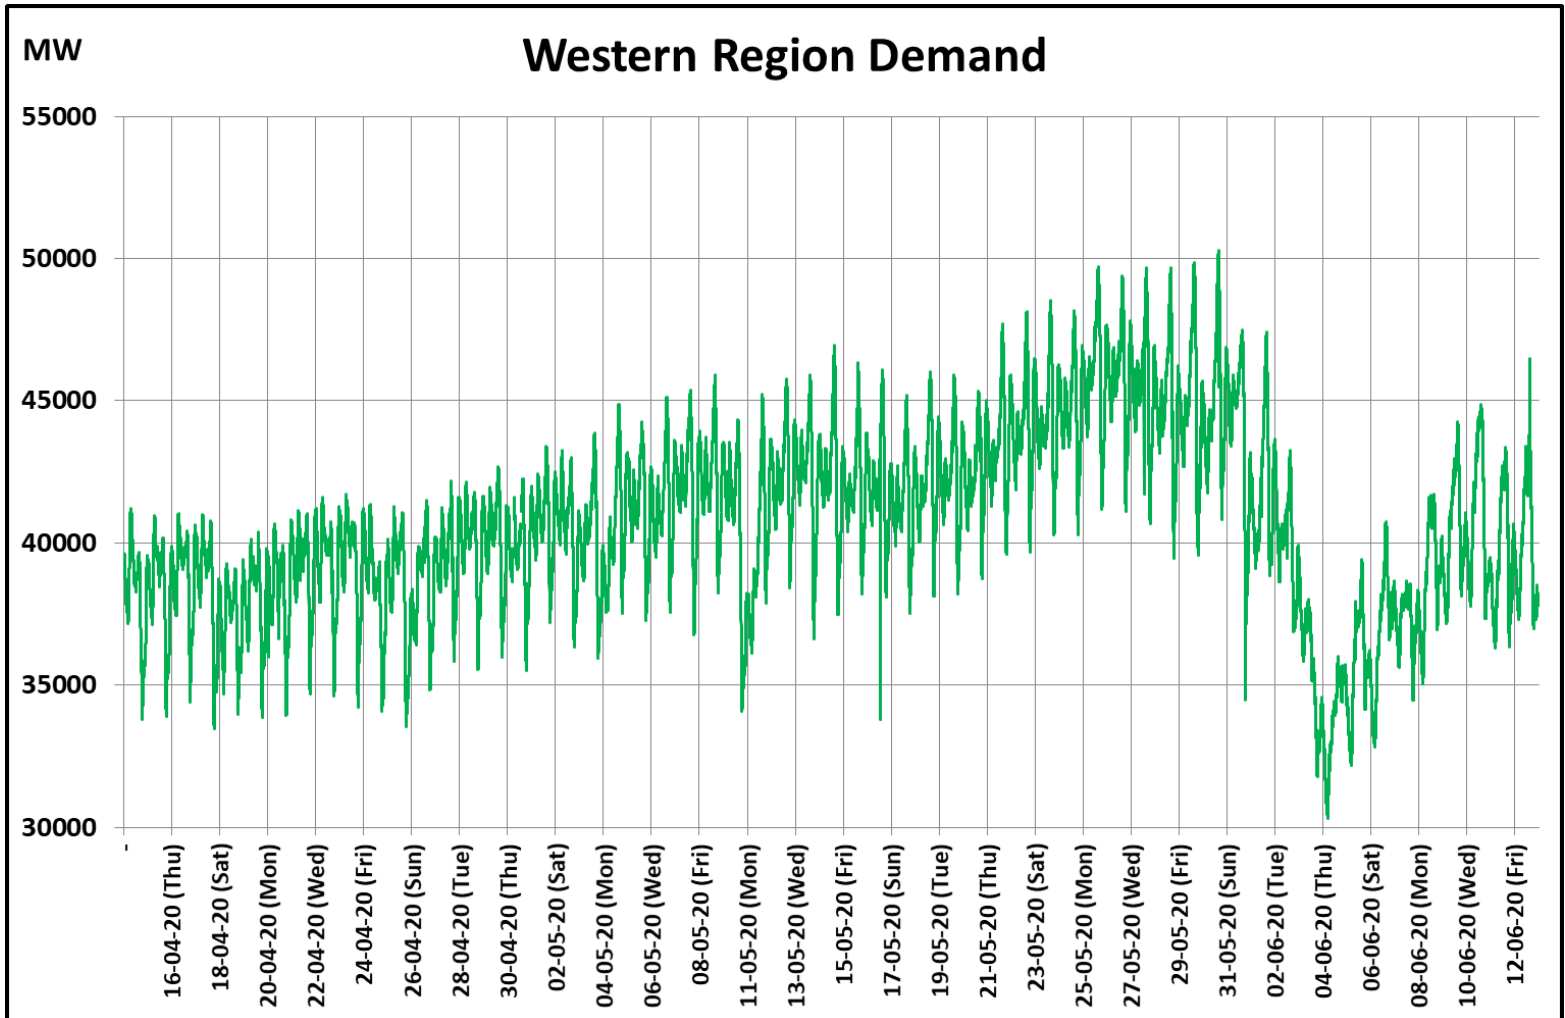

Power System Operation Corporation Limited
National Load Despatch Centre, New Delhi

22 March 2020: *Janta Curfew*

25 March – 14 April 2020: *All-India containment measures vide MHA order no. 40-3/2020-DM-I(A)*

5 April 2020: *Lighting switch off event at 21:00 hrs for 9 minutes*

14 April – 3 May 2020: *Extension of all-India containment measures*

posoco.in/covid-19