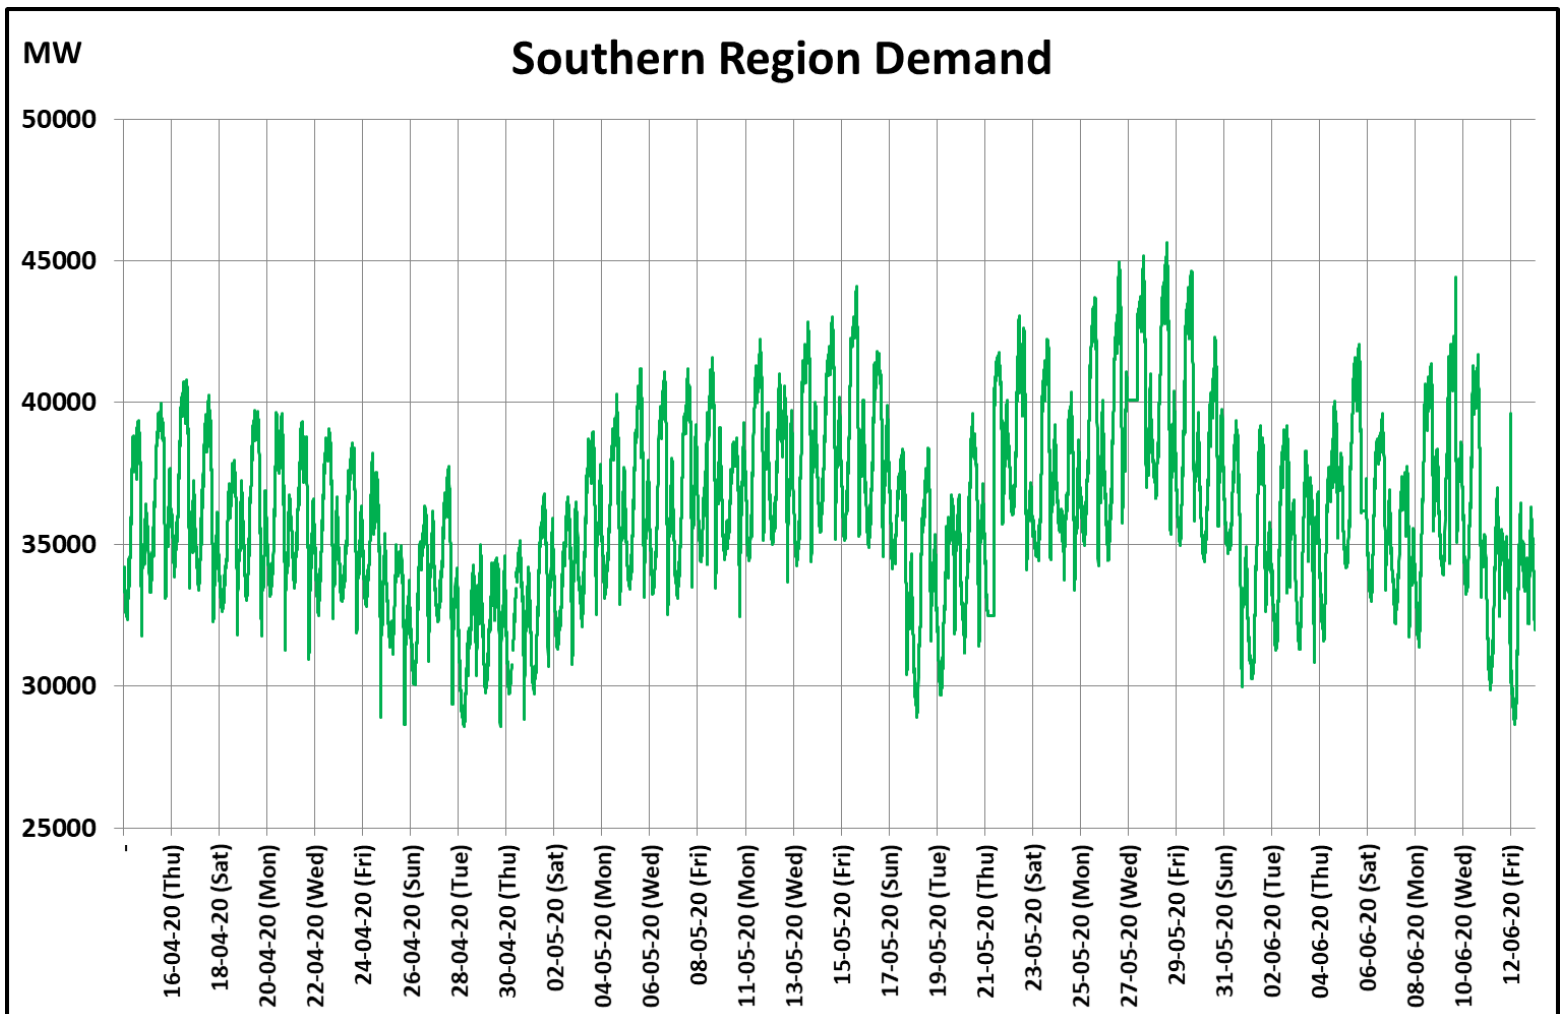

Power System Operation Corporation Limited
National Load Despatch Centre, New Delhi

22 March 2020: *Janta Curfew*

25 March – 14 April 2020: *All-India containment measures vide MHA order no. 40-3/2020-DM-I(A)*

5 April 2020: *Lighting switch off event at 21:00 hrs for 9 minutes*

14 April – 3 May 2020: *Extension of all-India containment measures*

posoco.in/covid-19