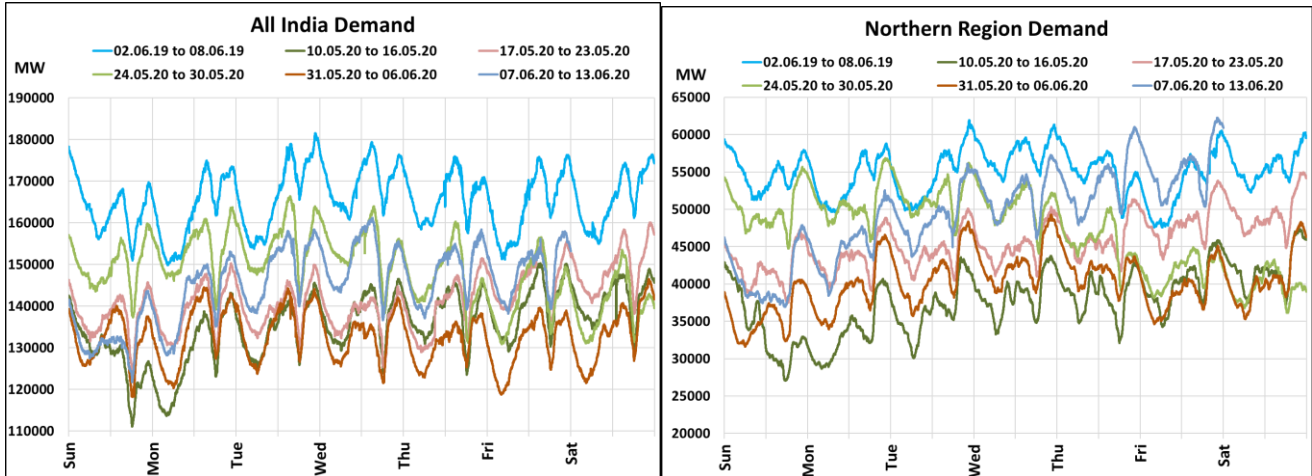

All-India and Region-wise Weekly Demand Patterns during Management of COVID -19

Date	Energy Consumption (GWh)					
	Northern Region	Western Region	Southern Region	Eastern Region	North-Eastern Region	All India
06-Jun-20	982	911	887	427	41	3248
07-Jun-20	985	914	848	428	45	3220
08-Jun-20	1095	957	906	437	47	3441
09-Jun-20	1188	997	931	452	51	3618
10-Jun-20	1260	1011	899	461	52	3683
11-Jun-20	1291	983	821	451	51	3597
12-Jun-20	1322	968	804	429	49	3572