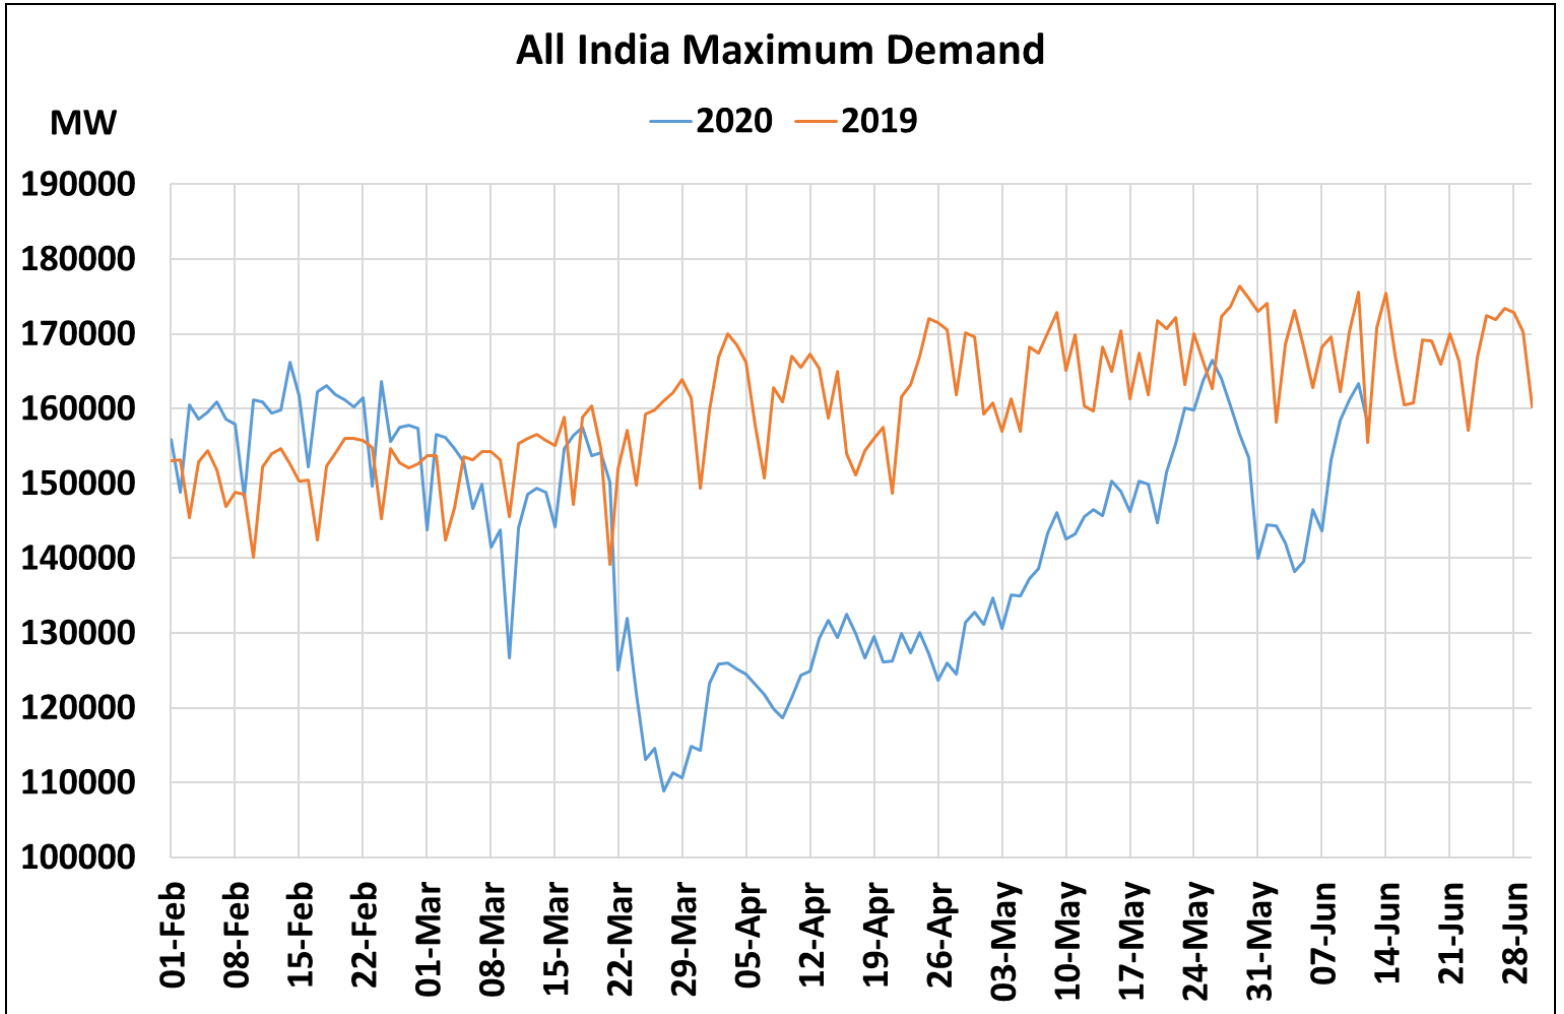

All-India Maximum Demand and Energy Met during Management of COVID -19 in comparison to 2019

22 March 2020: Janta Curfew

25 March – 14 April 2020: All-India containment measures vide MHA order no. 40-3/2020-DM-I(A)

5 April 2020: Lighting switch off event at 21:00 hrs for 9 minutes

14 April – 31 May 2020: Extension of all-India containment measures

posoco.in/covid-19