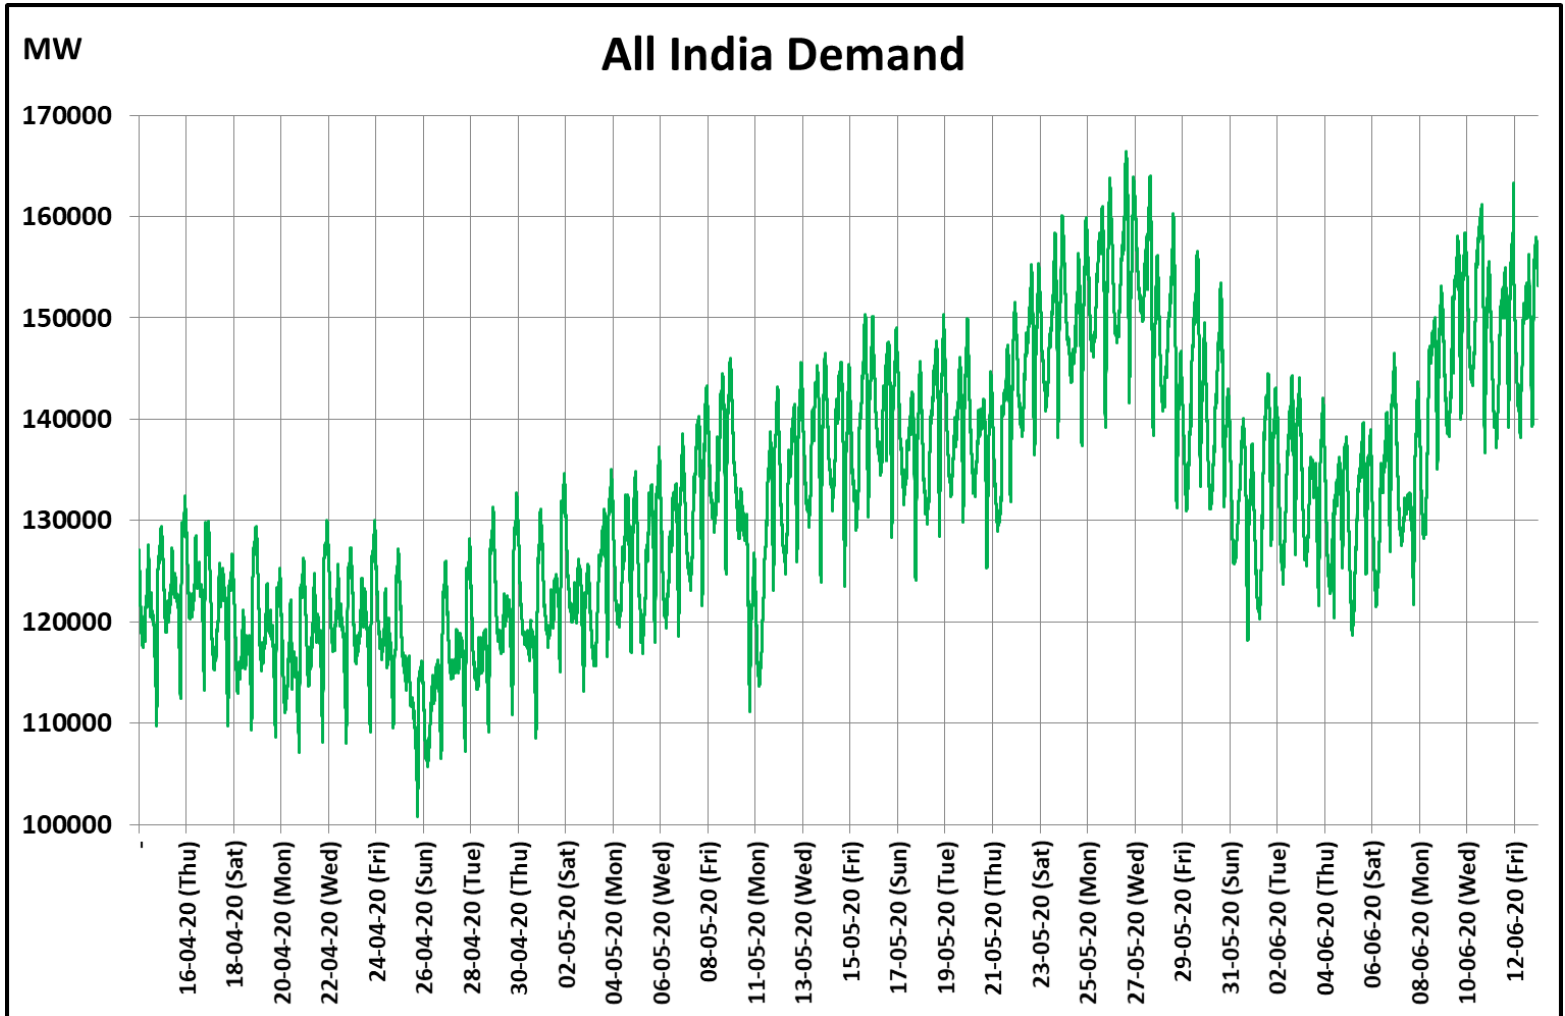

All-India and Region-wise Continuous Demand Patterns during Management of COVID -19

22 March 2020: Janta Curfew

25 March – 14 April 2020: All-India containment measures vide MHA order no. 40-3/2020-DM-I(A)

5 April 2020: Lighting switch off event at 21:00 hrs for 9 minutes

14 April – 3 May 2020: Extension of all-India containment measures

posoco.in/covid-19