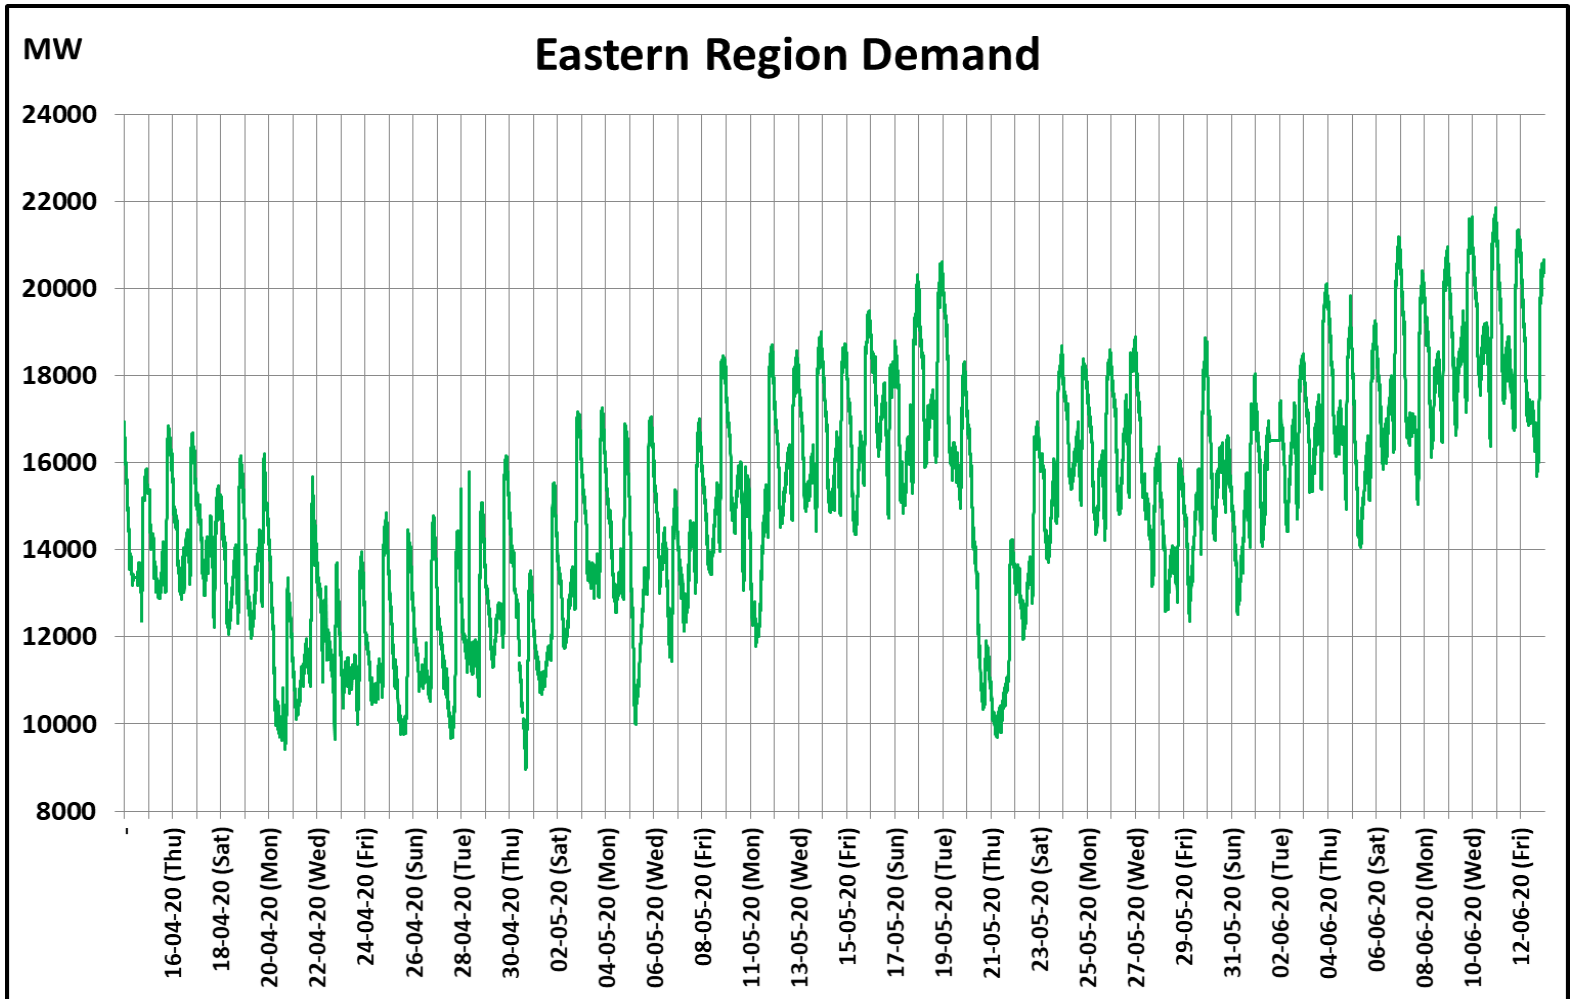

Power System Operation Corporation Limited
National Load Despatch Centre, New Delhi

22 March 2020: Janta Curfew

25 March – 14 April 2020: All-India containment measures vide MHA order no. 40-3/2020-DM-I(A)

5 April 2020: Lighting switch off event at 21:00 hrs for 9 minutes

14 April – 3 May 2020: Extension of all-India containment measures

posoco.in/covid-19