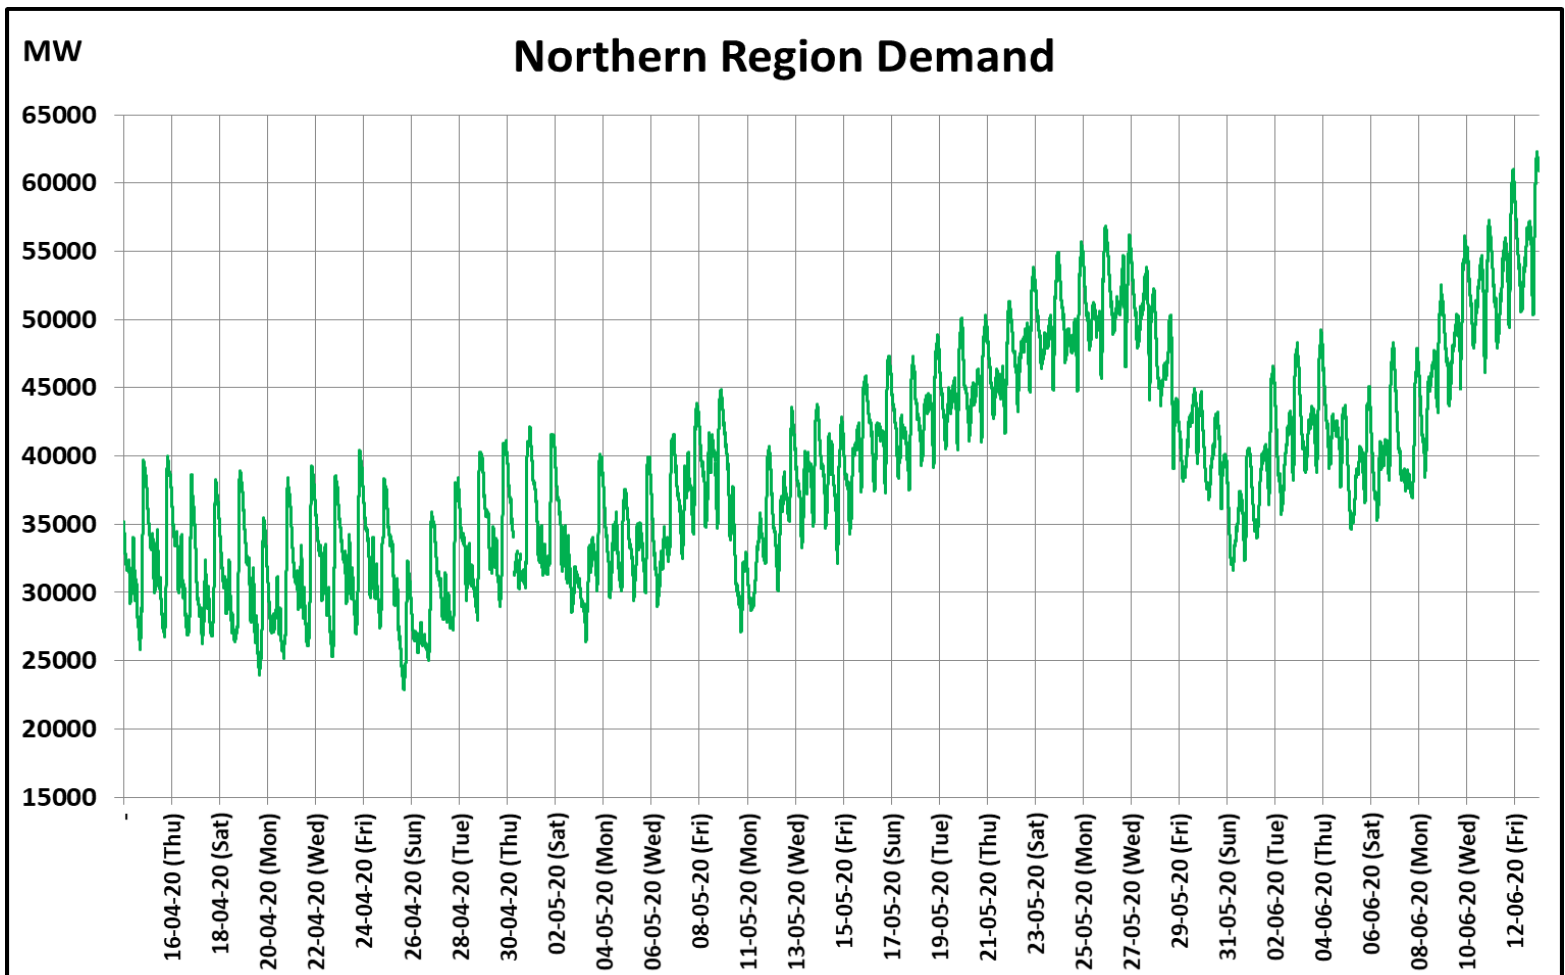

All-India and Region-wise Continuous Demand Patterns during Management of COVID -19

22 March 2020: Janta Curfew

25 March – 14 April 2020: All-India containment measures vide MHA order no. 40-3/2020-DM-I(A)

5 April 2020: Lighting switch off event at 21:00 hrs for 9 minutes

14 April – 3 May 2020: Extension of all-India containment measures

posoco.in/covid-19