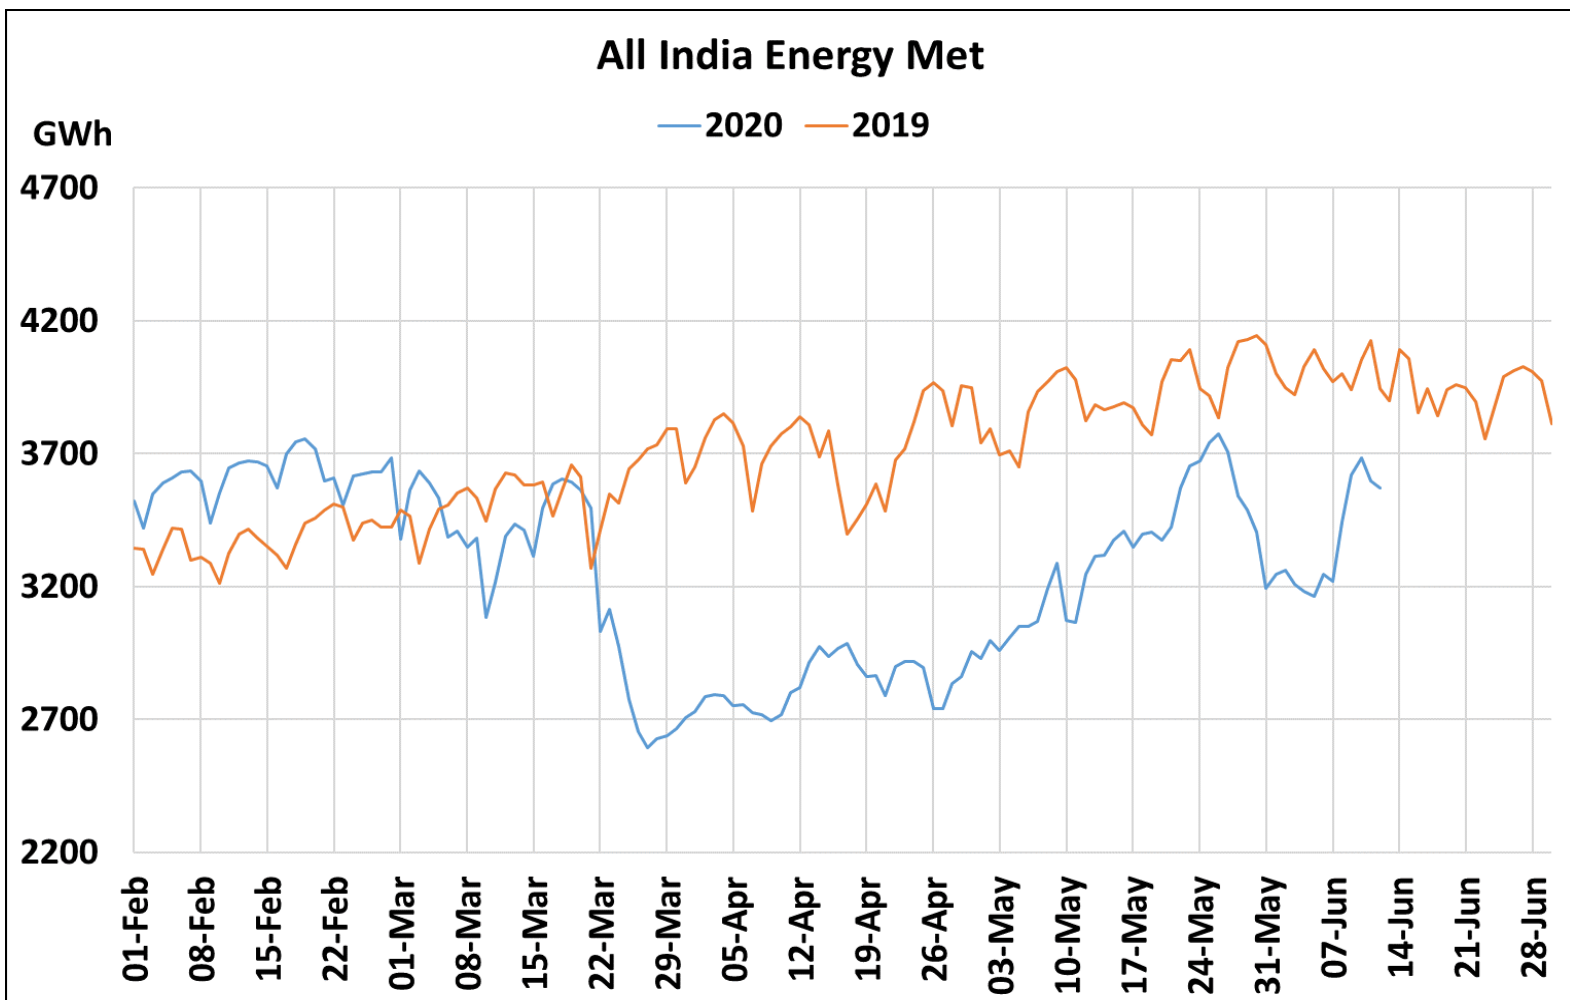

All-India Maximum Demand and Energy Met during Management of COVID -19 in comparison to 2019

22 March 2020: Janta Curfew

25 March – 14 April 2020: All-India containment measures vide MHA order no. 40-3/2020-DM-I(A)

5 April 2020: Lighting switch off event at 21:00 hrs for 9 minutes

14 April – 31 May 2020: Extension of all-India containment measures

posoco.in/covid-19