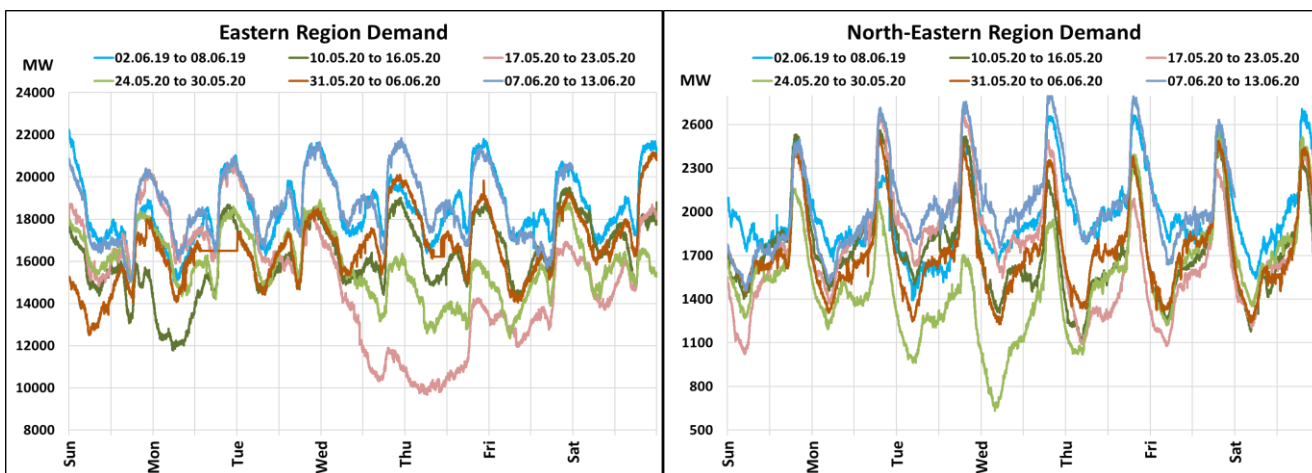

All-India and Region-wise Weekly Demand Patterns during Management of COVID -19

Date	Energy Consumption (GWh)					
	Northern Region	Western Region	Southern Region	Eastern Region	North-Eastern Region	All India
06-Jun-20	982	911	887	427	41	3248
07-Jun-20	985	914	848	428	45	3220
08-Jun-20	1095	957	906	437	47	3441
09-Jun-20	1188	997	931	452	51	3618
10-Jun-20	1260	1011	899	461	52	3683
11-Jun-20	1291	983	821	451	51	3597
12-Jun-20	1322	968	804	429	49	3572