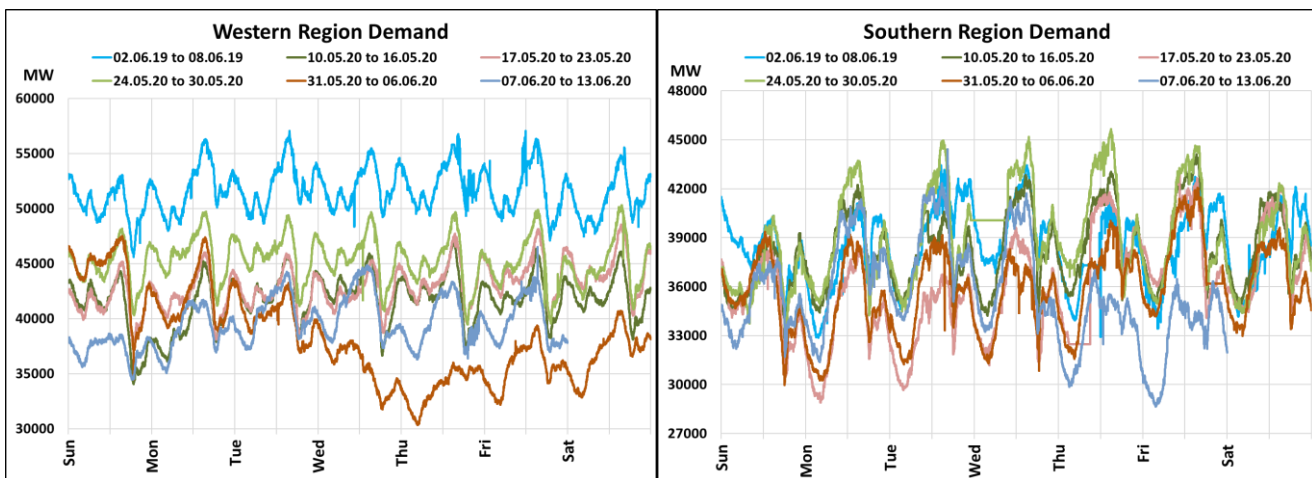

All-India and Region-wise Weekly Demand Patterns during Management of COVID -19

Date	Energy Consumption (GWh)					
	Northern Region	Western Region	Southern Region	Eastern Region	North-Eastern Region	All India
06-Jun-20	982	911	887	427	41	3248
07-Jun-20	985	914	848	428	45	3220
08-Jun-20	1095	957	906	437	47	3441
09-Jun-20	1188	997	931	452	51	3618
10-Jun-20	1260	1011	899	461	52	3683
11-Jun-20	1291	983	821	451	51	3597
12-Jun-20	1322	968	804	429	49	3572