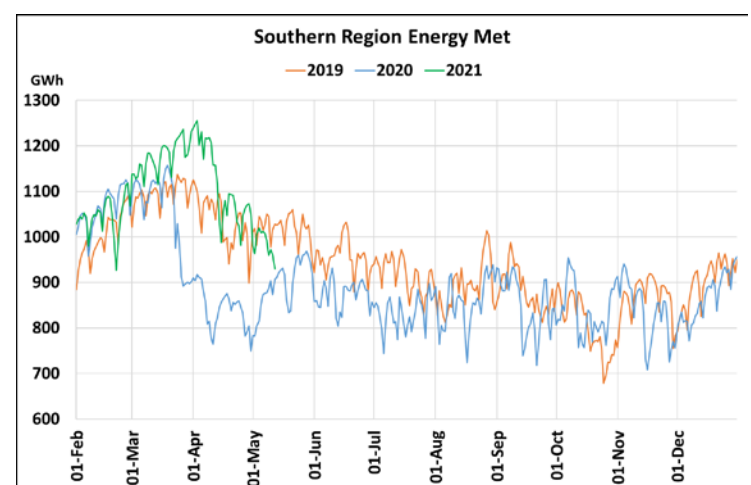

Energy Met during Management of COVID -19 in comparison to 2019

22 March 2020: Janta Curfew, 25 March – 14 April 2020: All-India containment measures, 5 April 2020: Lighting switch off event at 21:00 hrs for 9 minutes, 14 April – 31 May 2020: Extension of all-India containment measures
2021: Local lock down and containment zone in different part of the country.

**Power System Operation Corporation Limited
National Load Despatch Centre, New Delhi**

13th May 2021

Maximum Demand during Management of COVID -19 in comparison to 2019

22 March 2020: Janta Curfew, 25 March – 14 April 2020: All-India containment measures, 5 April 2020: Lighting switch off event at 21:00 hrs for 9 minutes, 14 April – 31 May 2020: Extension of all-India containment measures
2021: Local lock down and containment zone in different part of the country.