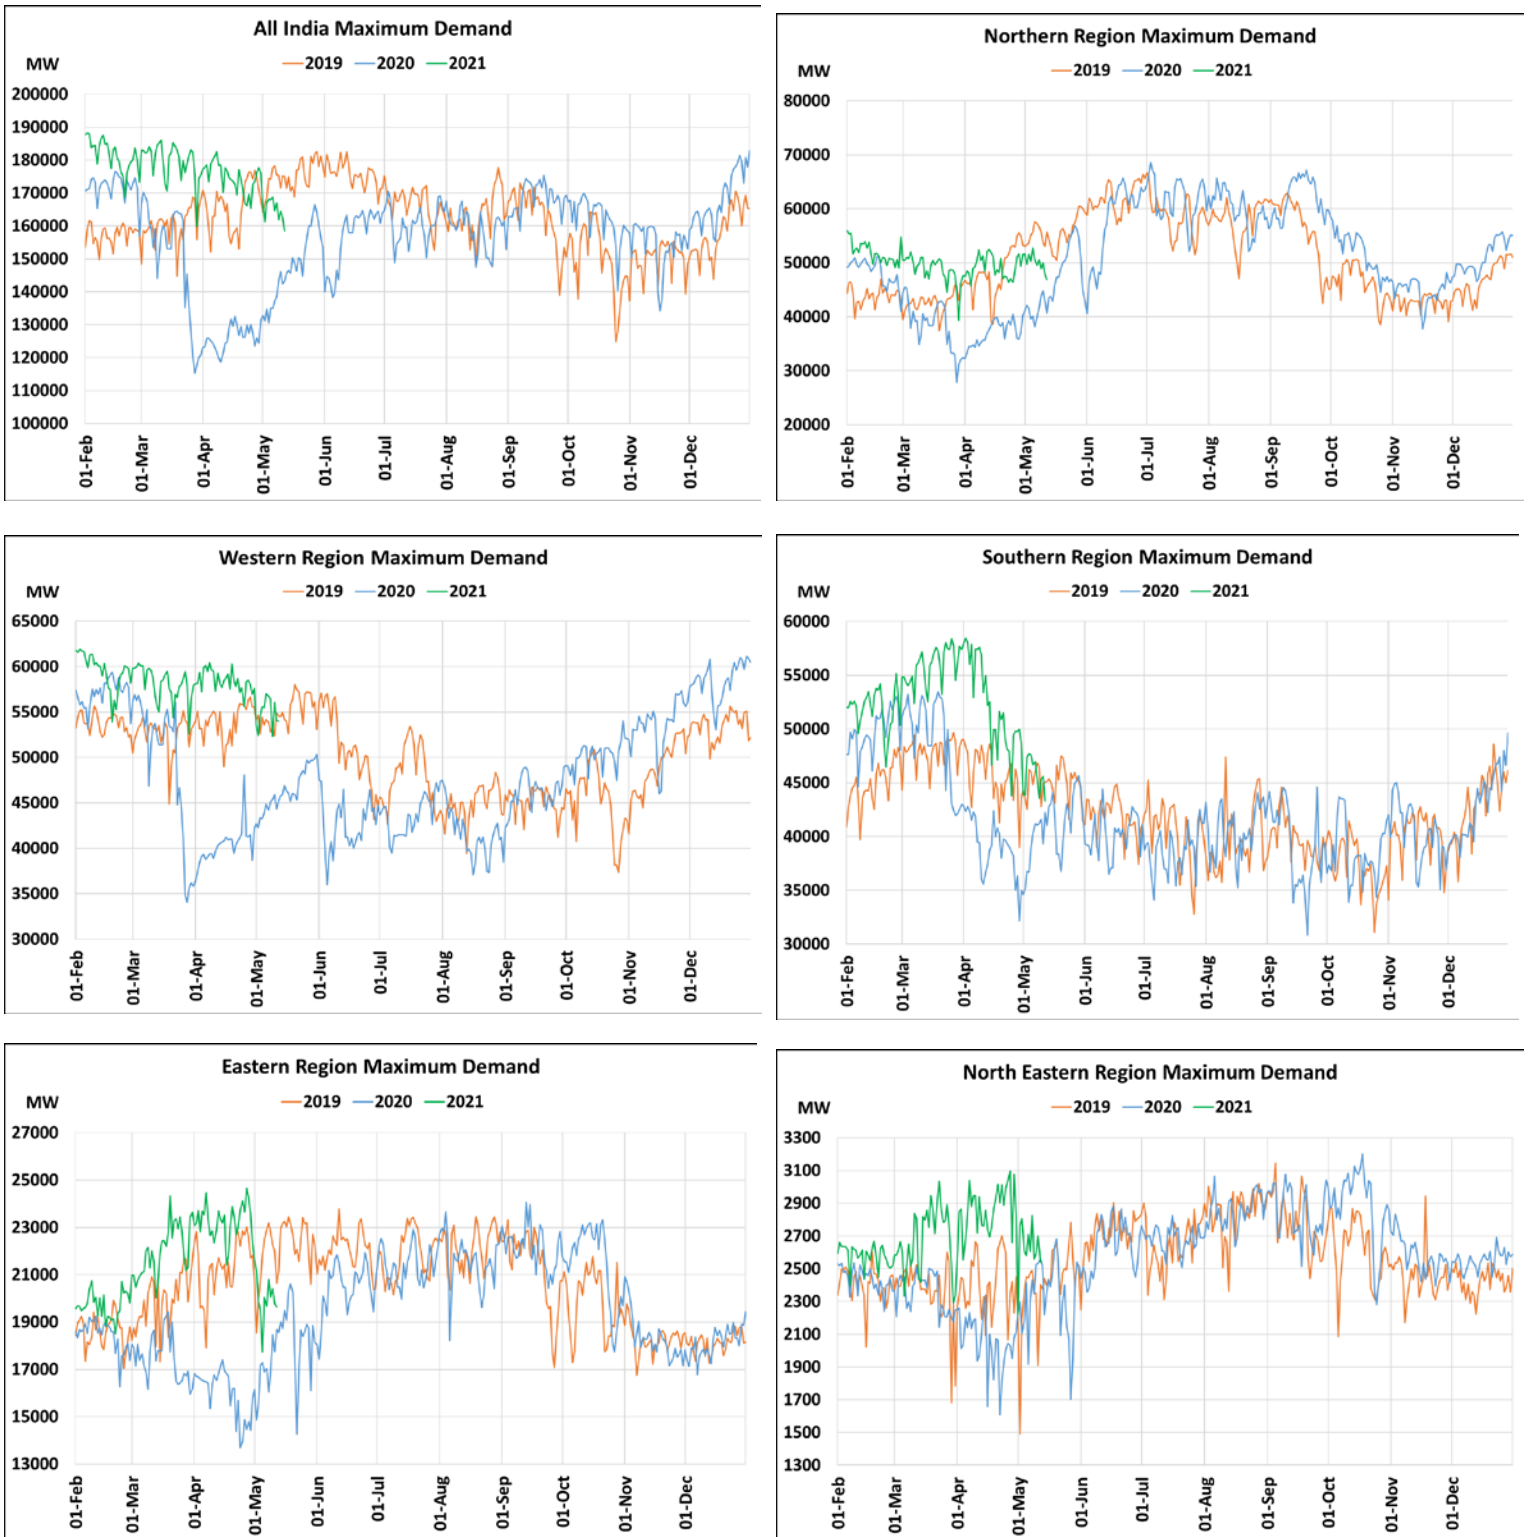

Energy Met during Management of COVID -19 in comparison to 2019

22 March 2020: Janta Curfew, 25 March – 14 April 2020: All-India containment measures, 5 April 2020: Lighting switch off event at 21:00 hrs for 9 minutes, 14 April – 31 May 2020: Extension of all-India containment measures
2021: Local lock down and containment zone in different part of the country.

**Power System Operation Corporation Limited
National Load Despatch Centre, New Delhi**

13th May 2021

Maximum Demand during Management of COVID -19 in comparison to 2019

22 March 2020: Janta Curfew, 25 March – 14 April 2020: All-India containment measures, 5 April 2020: Lighting switch off event at 21:00 hrs for 9 minutes, 14 April – 31 May 2020: Extension of all-India containment measures
2021: Local lock down and containment zone in different part of the country.