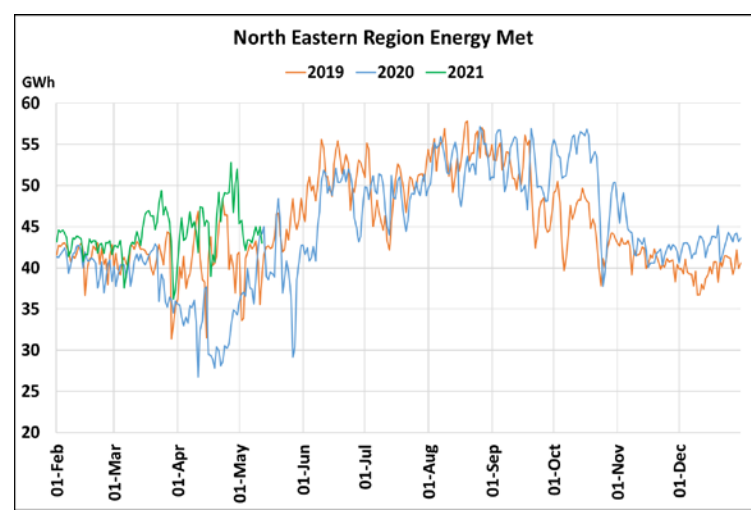

Energy Met during Management of COVID -19 in comparison to 2019

22 March 2020: Janta Curfew, 25 March – 14 April 2020: All-India containment measures, 5 April 2020: Lighting switch off event at 21:00 hrs for 9 minutes, 14 April – 31 May 2020: Extension of all-India containment measures
2021: Local lock down and containment zone in different part of the country.

**Power System Operation Corporation Limited
National Load Despatch Centre, New Delhi**

13th May 2021

Maximum Demand during Management of COVID -19 in comparison to 2019

22 March 2020: Janta Curfew, 25 March – 14 April 2020: All-India containment measures, 5 April 2020: Lighting switch off event at 21:00 hrs for 9 minutes, 14 April – 31 May 2020: Extension of all-India containment measures
2021: Local lock down and containment zone in different part of the country.