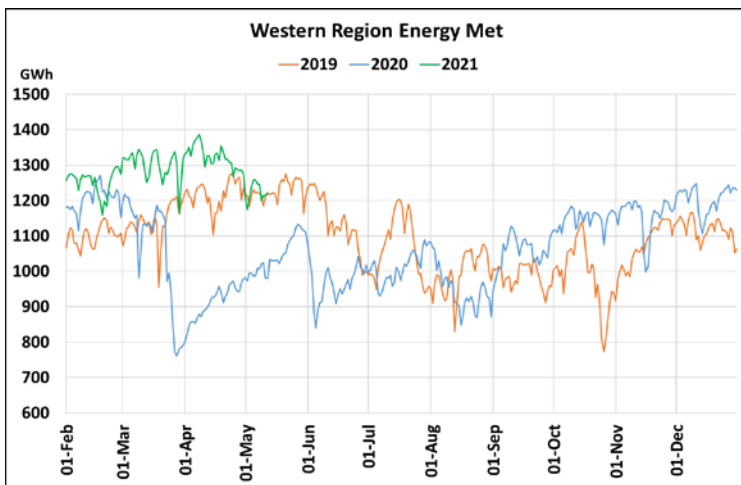

Energy Met during Management of COVID -19 in comparison to 2019

22 March 2020: Janta Curfew, 25 March – 14 April 2020: All-India containment measures, 5 April 2020: Lighting switch off event at 21:00 hrs for 9 minutes, 14 April – 31 May 2020: Extension of all-India containment measures
2021: Local lock down and containment zone in different part of the country.

**Power System Operation Corporation Limited
National Load Despatch Centre, New Delhi**

13th May 2021

Maximum Demand during Management of COVID -19 in comparison to 2019

22 March 2020: Janta Curfew, 25 March – 14 April 2020: All-India containment measures, 5 April 2020: Lighting switch off event at 21:00 hrs for 9 minutes, 14 April – 31 May 2020: Extension of all-India containment measures
2021: Local lock down and containment zone in different part of the country.