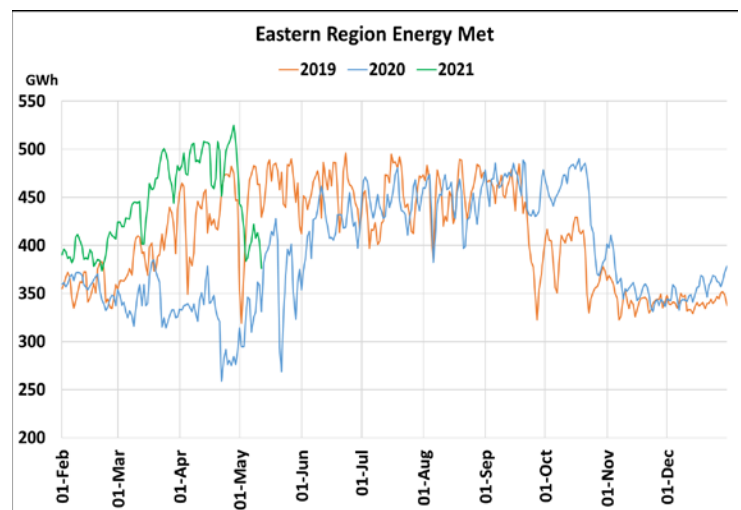

Energy Met during Management of COVID -19 in comparison to 2019

22 March 2020: Janta Curfew, 25 March – 14 April 2020: All-India containment measures, 5 April 2020: Lighting switch off event at 21:00 hrs for 9 minutes, 14 April – 31 May 2020: Extension of all-India containment measures
2021: Local lock down and containment zone in different part of the country.

**Power System Operation Corporation Limited
National Load Despatch Centre, New Delhi**

13th May 2021

Maximum Demand during Management of COVID -19 in comparison to 2019

22 March 2020: Janta Curfew, 25 March – 14 April 2020: All-India containment measures, 5 April 2020: Lighting switch off event at 21:00 hrs for 9 minutes, 14 April – 31 May 2020: Extension of all-India containment measures
2021: Local lock down and containment zone in different part of the country.