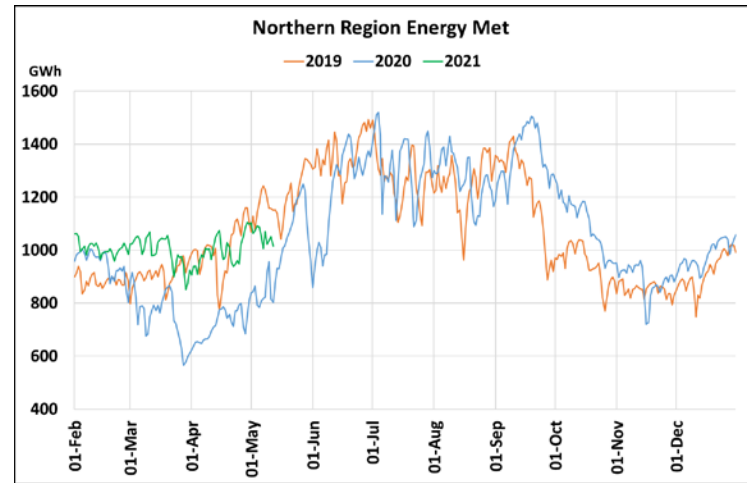

Energy Met during Management of COVID -19 in comparison to 2019

22 March 2020: Janta Curfew, 25 March – 14 April 2020: All-India containment measures, 5 April 2020: Lighting switch off event at 21:00 hrs for 9 minutes, 14 April – 31 May 2020: Extension of all-India containment measures
2021: Local lock down and containment zone in different part of the country.

**Power System Operation Corporation Limited
National Load Despatch Centre, New Delhi**

13th May 2021

Maximum Demand during Management of COVID -19 in comparison to 2019

22 March 2020: Janta Curfew, 25 March – 14 April 2020: All-India containment measures, 5 April 2020: Lighting switch off event at 21:00 hrs for 9 minutes, 14 April – 31 May 2020: Extension of all-India containment measures
2021: Local lock down and containment zone in different part of the country.