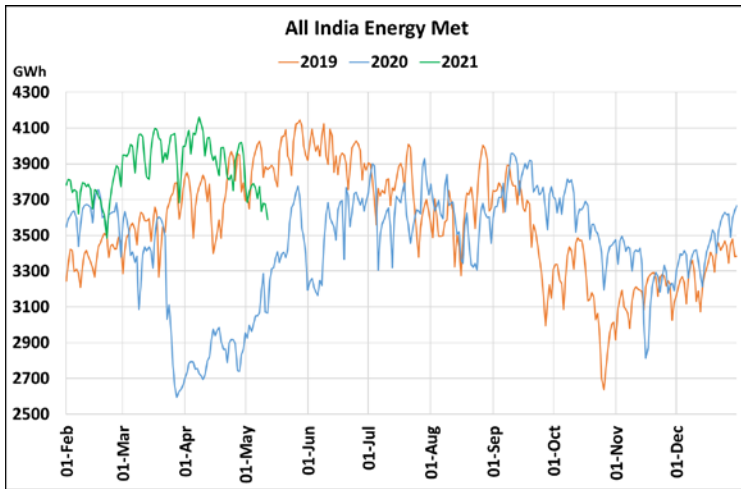

Energy Met during Management of COVID -19 in comparison to 2019

22 March 2020: Janta Curfew, 25 March – 14 April 2020: All-India containment measures, 5 April 2020: Lighting switch off event at 21:00 hrs for 9 minutes, 14 April – 31 May 2020: Extension of all-India containment measures
2021: Local lock down and containment zone in different part of the country.

**Power System Operation Corporation Limited
National Load Despatch Centre, New Delhi**

13th May 2021

Maximum Demand during Management of COVID -19 in comparison to 2019

22 March 2020: Janta Curfew, 25 March – 14 April 2020: All-India containment measures, 5 April 2020: Lighting switch off event at 21:00 hrs for 9 minutes, 14 April – 31 May 2020: Extension of all-India containment measures
2021: Local lock down and containment zone in different part of the country.