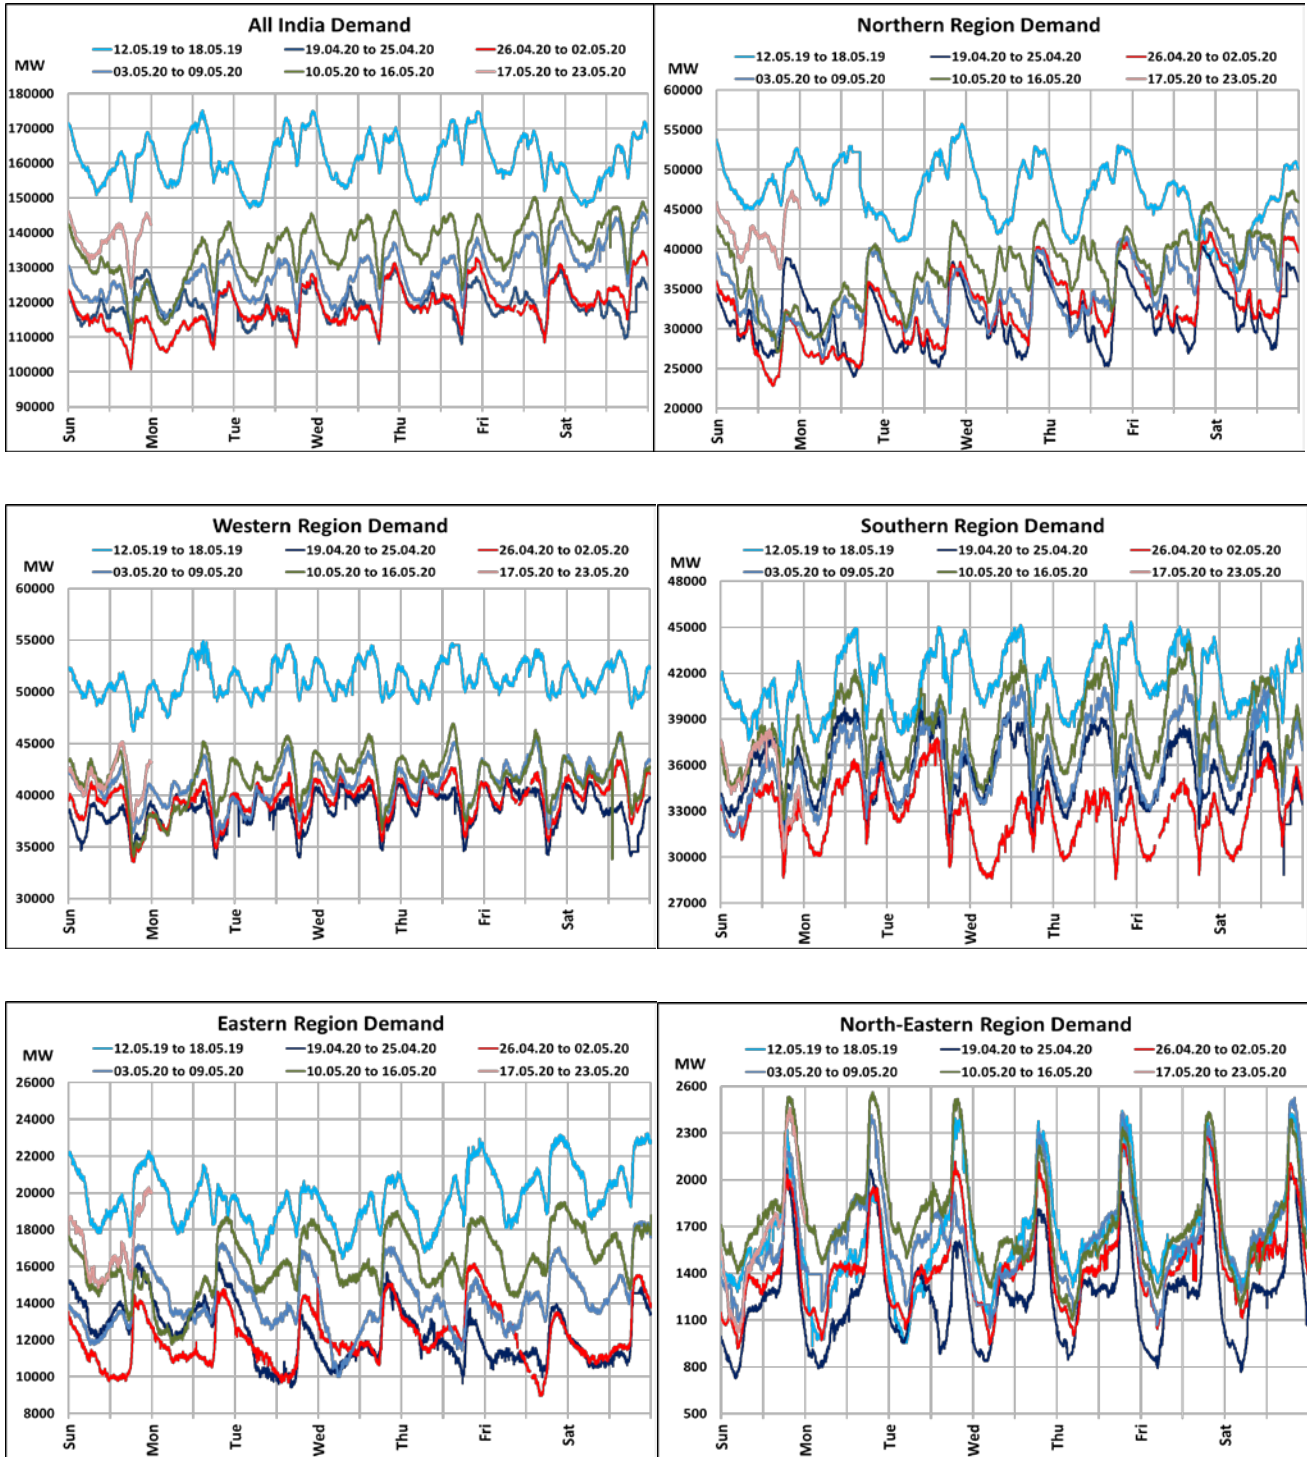

All-India and Region-wise Weekly Demand Patterns during Management of COVID -19

Date	Energy Consumption (GWh)					
	Northern Region	Western Region	Southern Region	Eastern Region	North-Eastern Region	All India
11-May-20	803	980	907	331	44	3065
12-May-20	876	1034	911	382	45	3248
13-May-20	931	1030	922	392	39	3313
14-May-20	929	1030	927	395	39	3320
15-May-20	971	1030	931	401	39	3373
16-May-20	1008	1031	917	415	39	3409
17-May-20	1016	1021	862	411	39	3349

22 March 2020: Janta Curfew

25 March – 14 April 2020: All-India containment measures vide MHA order no. 40-3/2020-DM-I(A)

5 April 2020: Lighting switch off event at 21:00 hrs for 9 minutes

14 April – 31 May 2020: Extension of all-India containment measures

All-India Maximum Demand and Energy Met during Management of COVID -19 in comparison to 2019

22 March 2020: Janta Curfew

25 March – 14 April 2020: All-India containment measures vide MHA order no. 40-3/2020-DM-I(A)

22 March 2020: *Janta Curfew*

25 March – 14 April 2020: *All-India containment measures vide MHA order no. 40-3/2020-DM-I(A)*

5 April 2020: *Lighting switch off event at 21:00 hrs for 9 minutes*

14 April – 3 May 2020: *Extension of all-India containment measures*