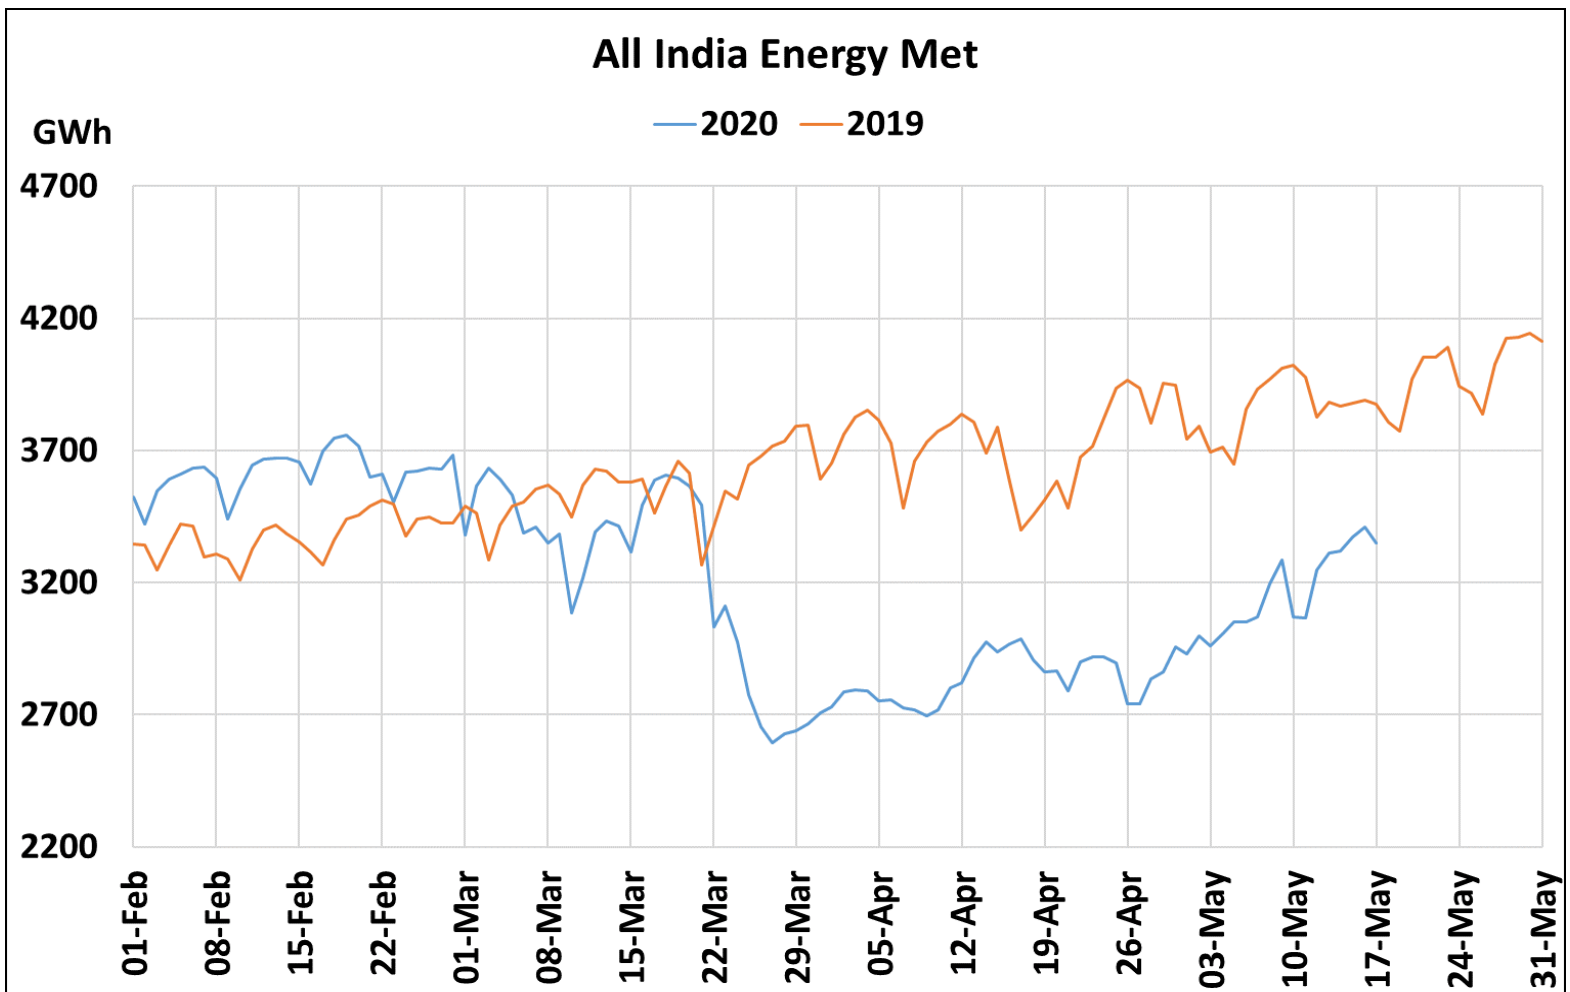

All-India Maximum Demand and Energy Met during Management of COVID -19 in comparison to 2019

22 March 2020: Janta Curfew

25 March – 14 April 2020: All-India containment measures vide MHA order no. 40-3/2020-DM-I(A)

5 April 2020: Lighting switch off event at 21:00 hrs for 9 minutes

14 April – 3 May 2020: Extension of all-India containment measures

posoco.in/covid-19