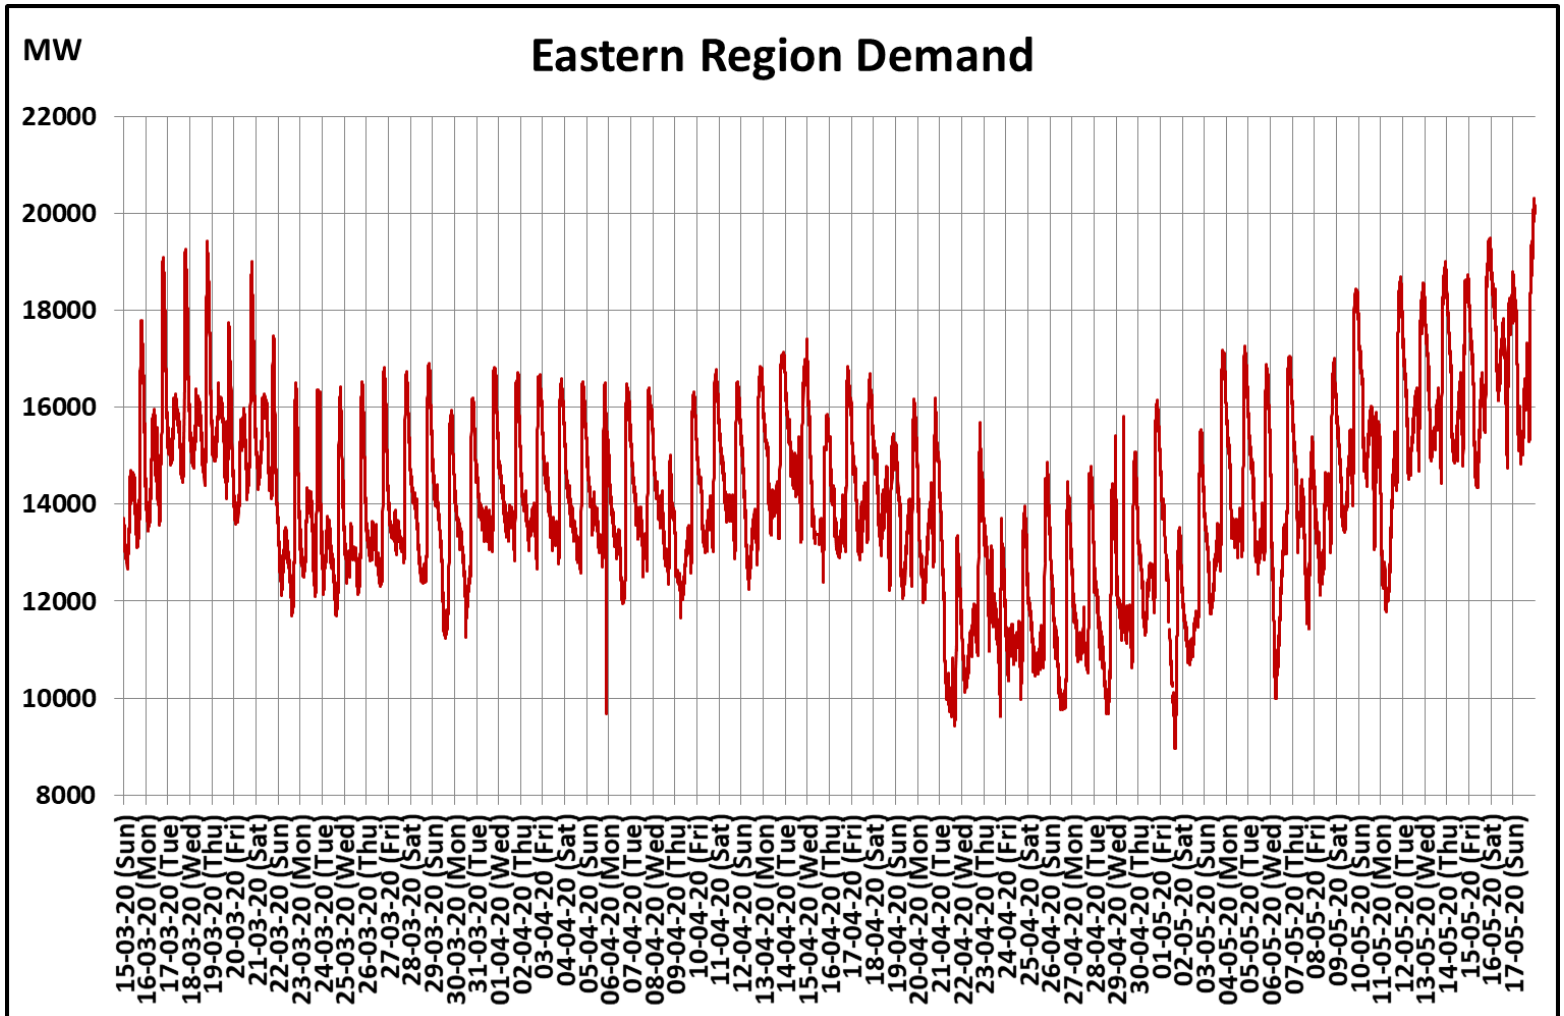

Power System Operation Corporation Limited
National Load Despatch Centre, New Delhi

22 March 2020: Janta Curfew

25 March – 14 April 2020: All-India containment measures vide MHA order no. 40-3/2020-DM-I(A)

5 April 2020: Lighting switch off event at 21:00 hrs for 9 minutes

14 April – 3 May 2020: Extension of all-India containment measures