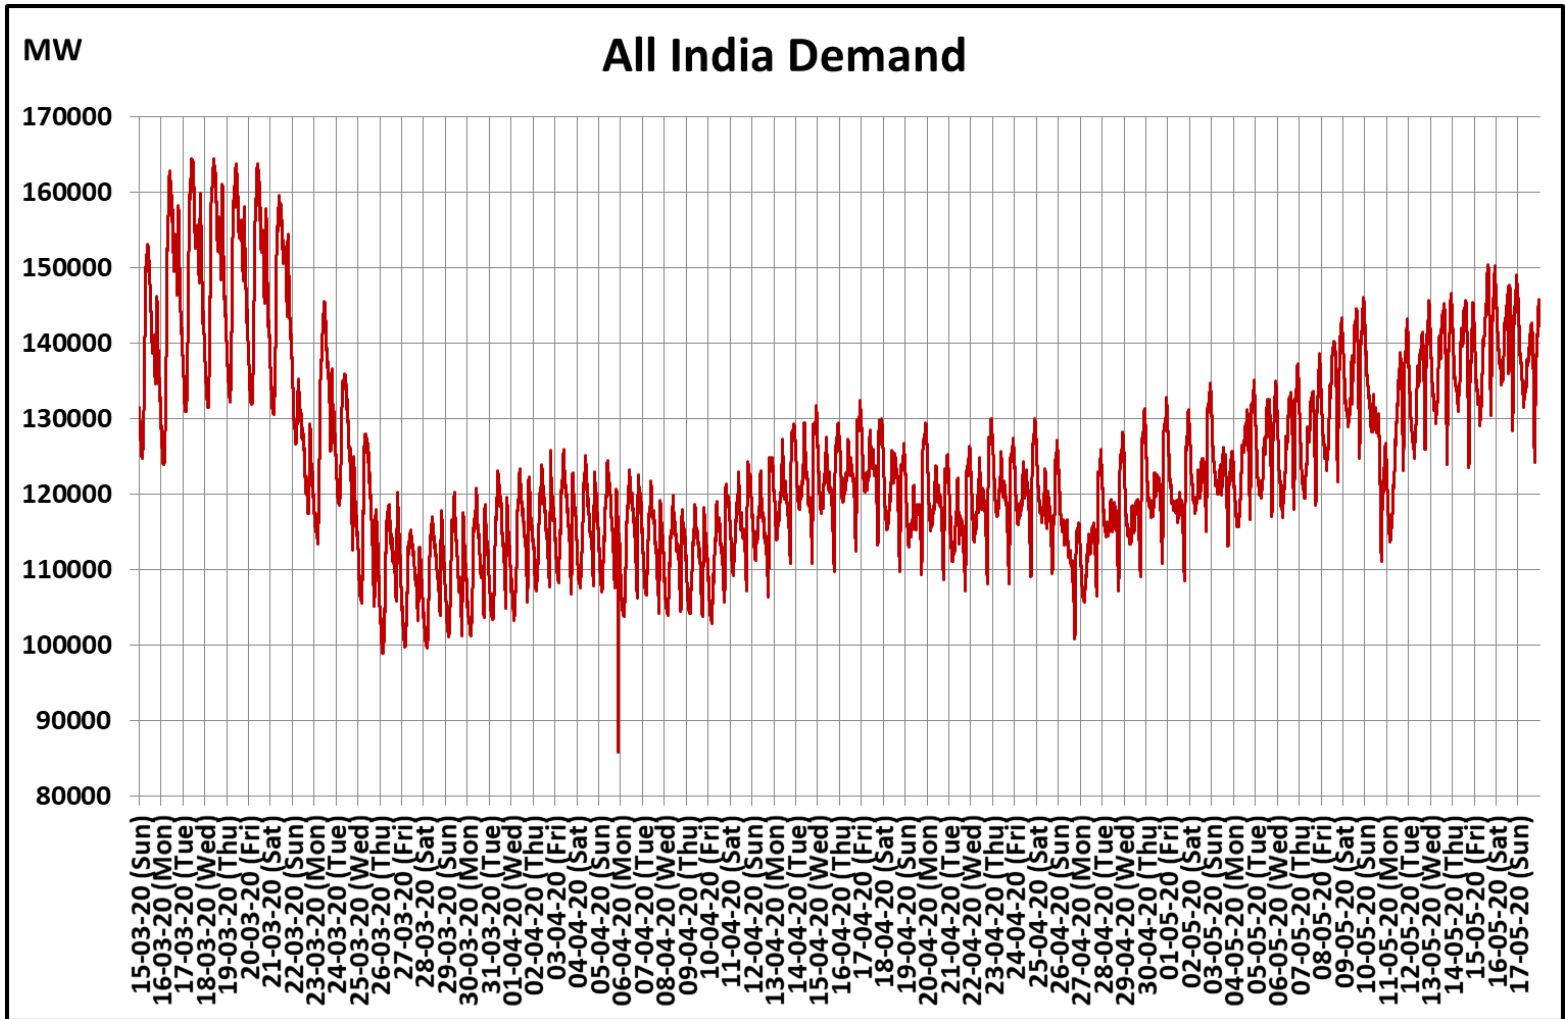

All-India and Region-wise Continuous Demand Patterns during Management of COVID -19

22 March 2020: *Janta Curfew*

25 March – 14 April 2020: *All-India containment measures vide MHA order no. 40-3/2020-DM-I(A)*

5 April 2020: *Lighting switch off event at 21:00 hrs for 9 minutes*

14 April – 3 May 2020: *Extension of all-India containment measures*

posoco.in/covid-19