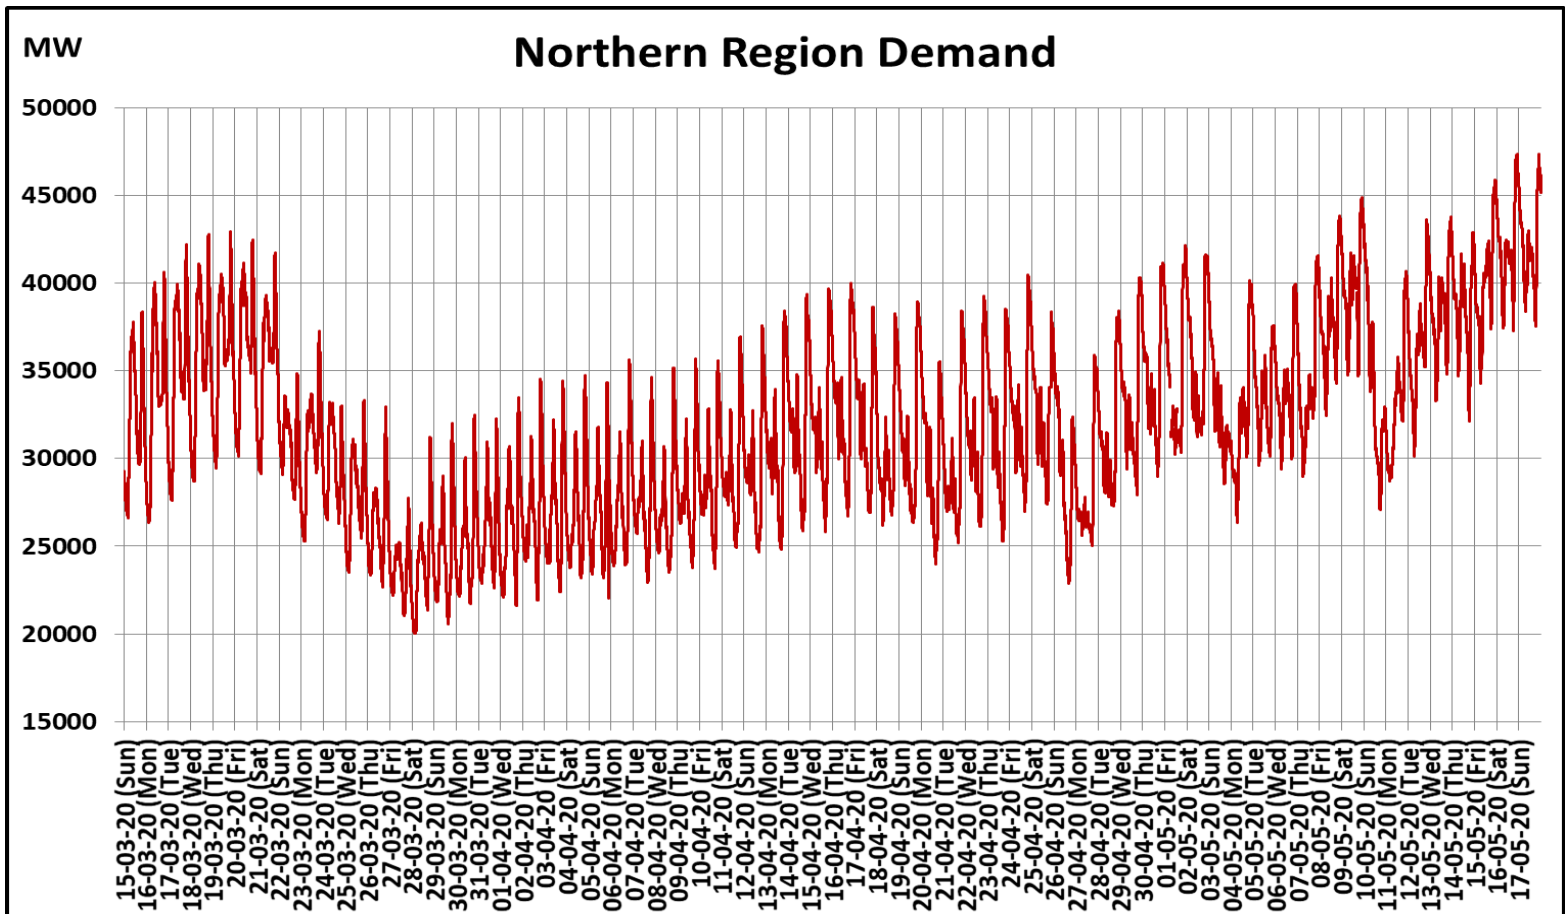

All-India and Region-wise Continuous Demand Patterns during Management of COVID -19

22 March 2020: *Janta Curfew*

25 March – 14 April 2020: *All-India containment measures vide MHA order no. 40-3/2020-DM-I(A)*

5 April 2020: *Lighting switch off event at 21:00 hrs for 9 minutes*

14 April – 3 May 2020: *Extension of all-India containment measures*

posoco.in/covid-19