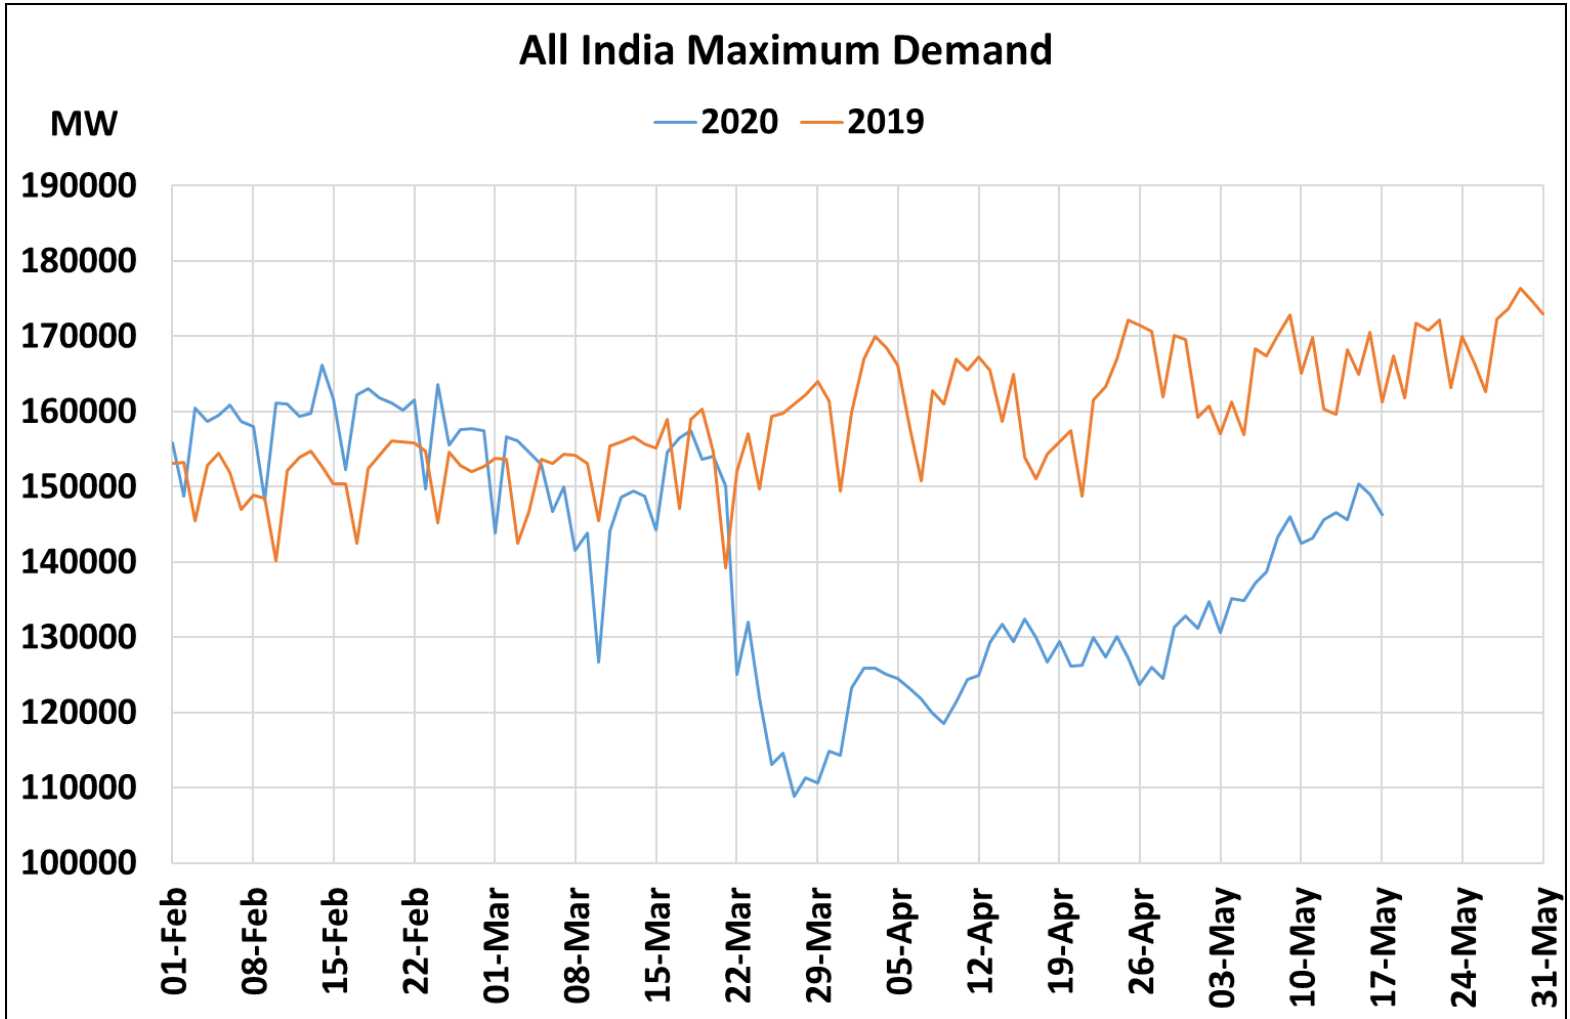

All-India Maximum Demand and Energy Met during Management of COVID -19 in comparison to 2019

22 March 2020: Janta Curfew

25 March – 14 April 2020: All-India containment measures vide MHA order no. 40-3/2020-DM-I(A)

5 April 2020: Lighting switch off event at 21:00 hrs for 9 minutes

14 April – 3 May 2020: Extension of all-India containment measures

posoco.in/covid-19