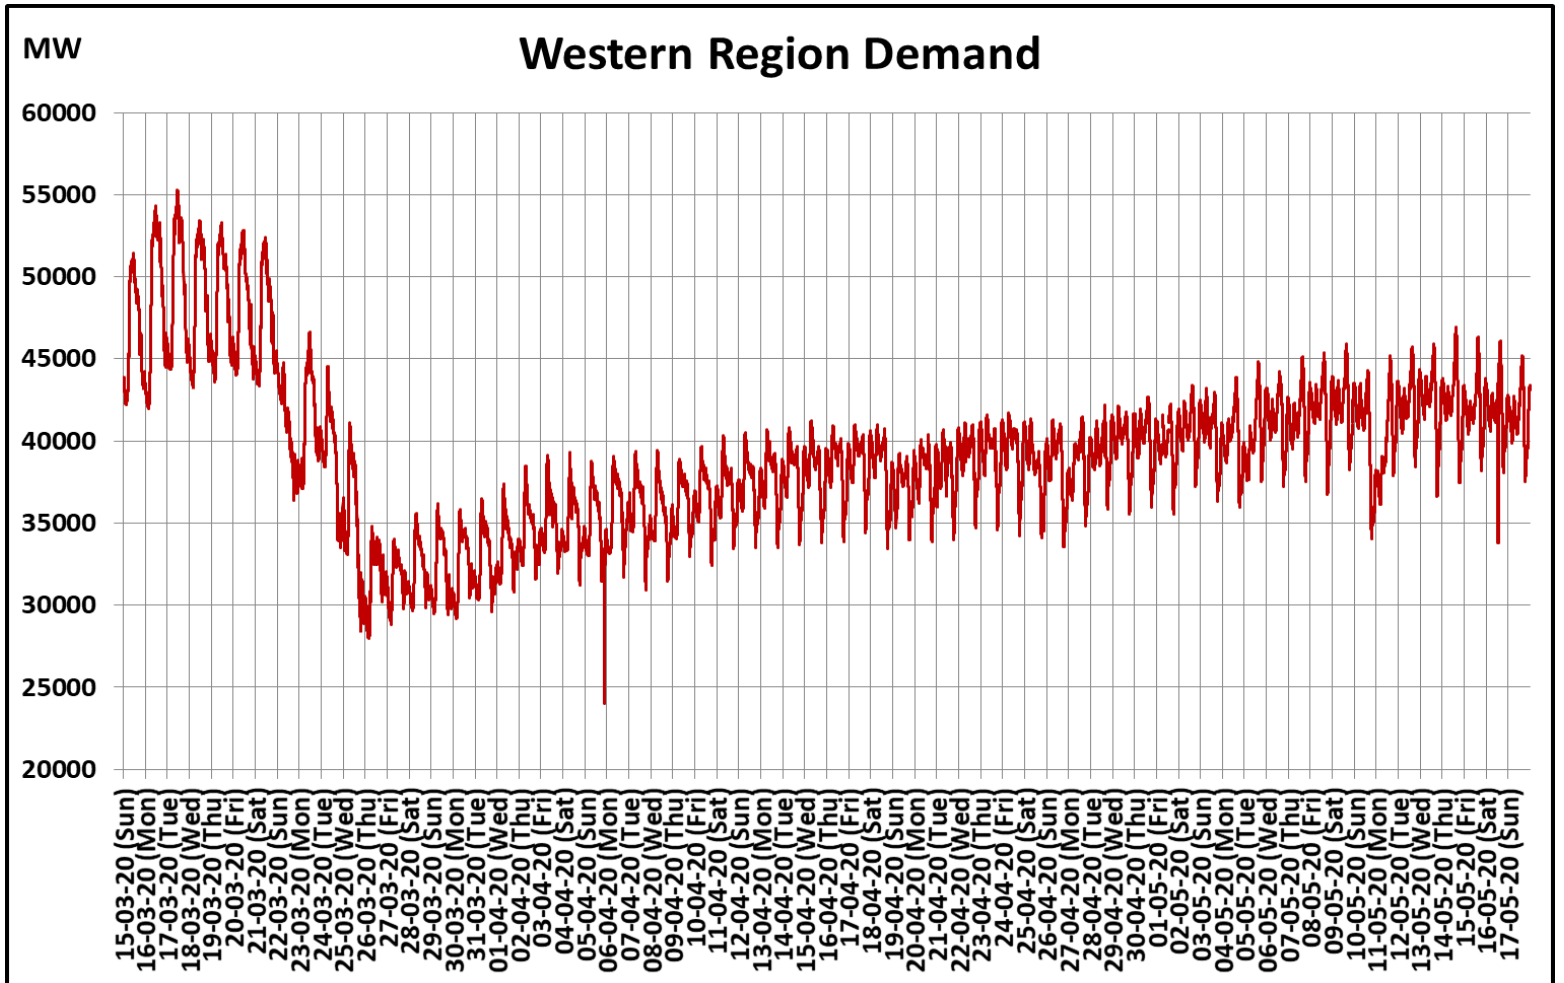

Power System Operation Corporation Limited
National Load Despatch Centre, New Delhi

22 March 2020: *Janta Curfew*

25 March – 14 April 2020: *All-India containment measures vide MHA order no. 40-3/2020-DM-I(A)*

5 April 2020: *Lighting switch off event at 21:00 hrs for 9 minutes*

14 April – 3 May 2020: *Extension of all-India containment measures*

posoco.in/covid-19