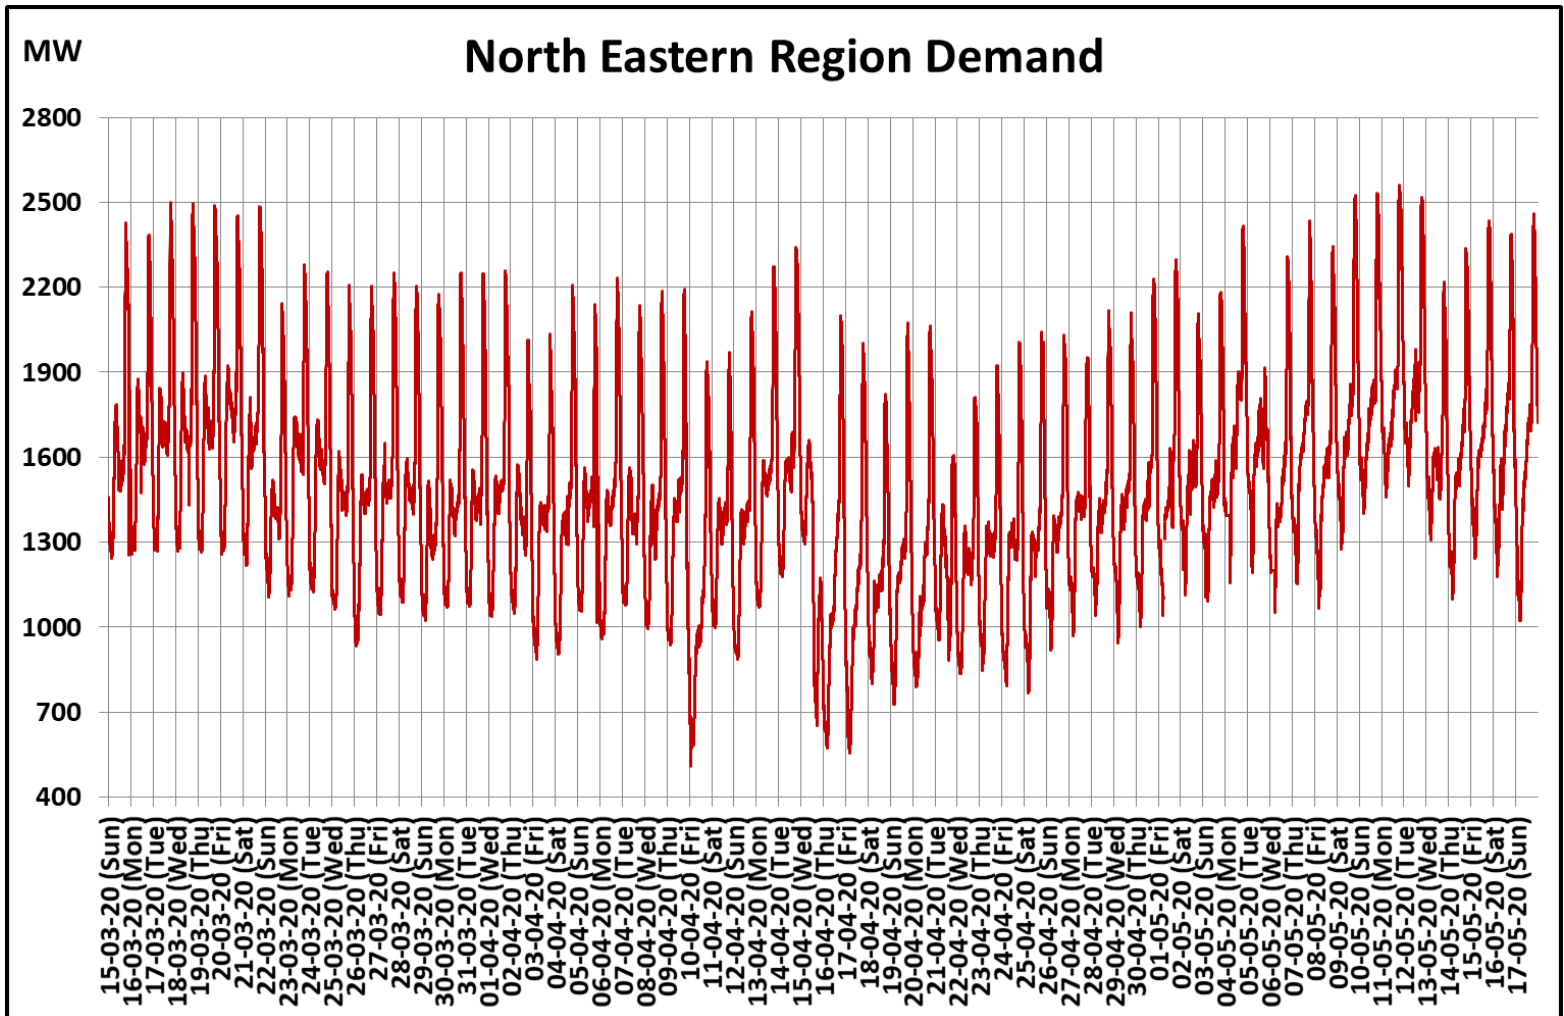

Power System Operation Corporation Limited
National Load Despatch Centre, New Delhi

22 March 2020: Janta Curfew

25 March – 14 April 2020: All-India containment measures vide MHA order no. 40-3/2020-DM-I(A)

5 April 2020: Lighting switch off event at 21:00 hrs for 9 minutes

14 April – 3 May 2020: Extension of all-India containment measures