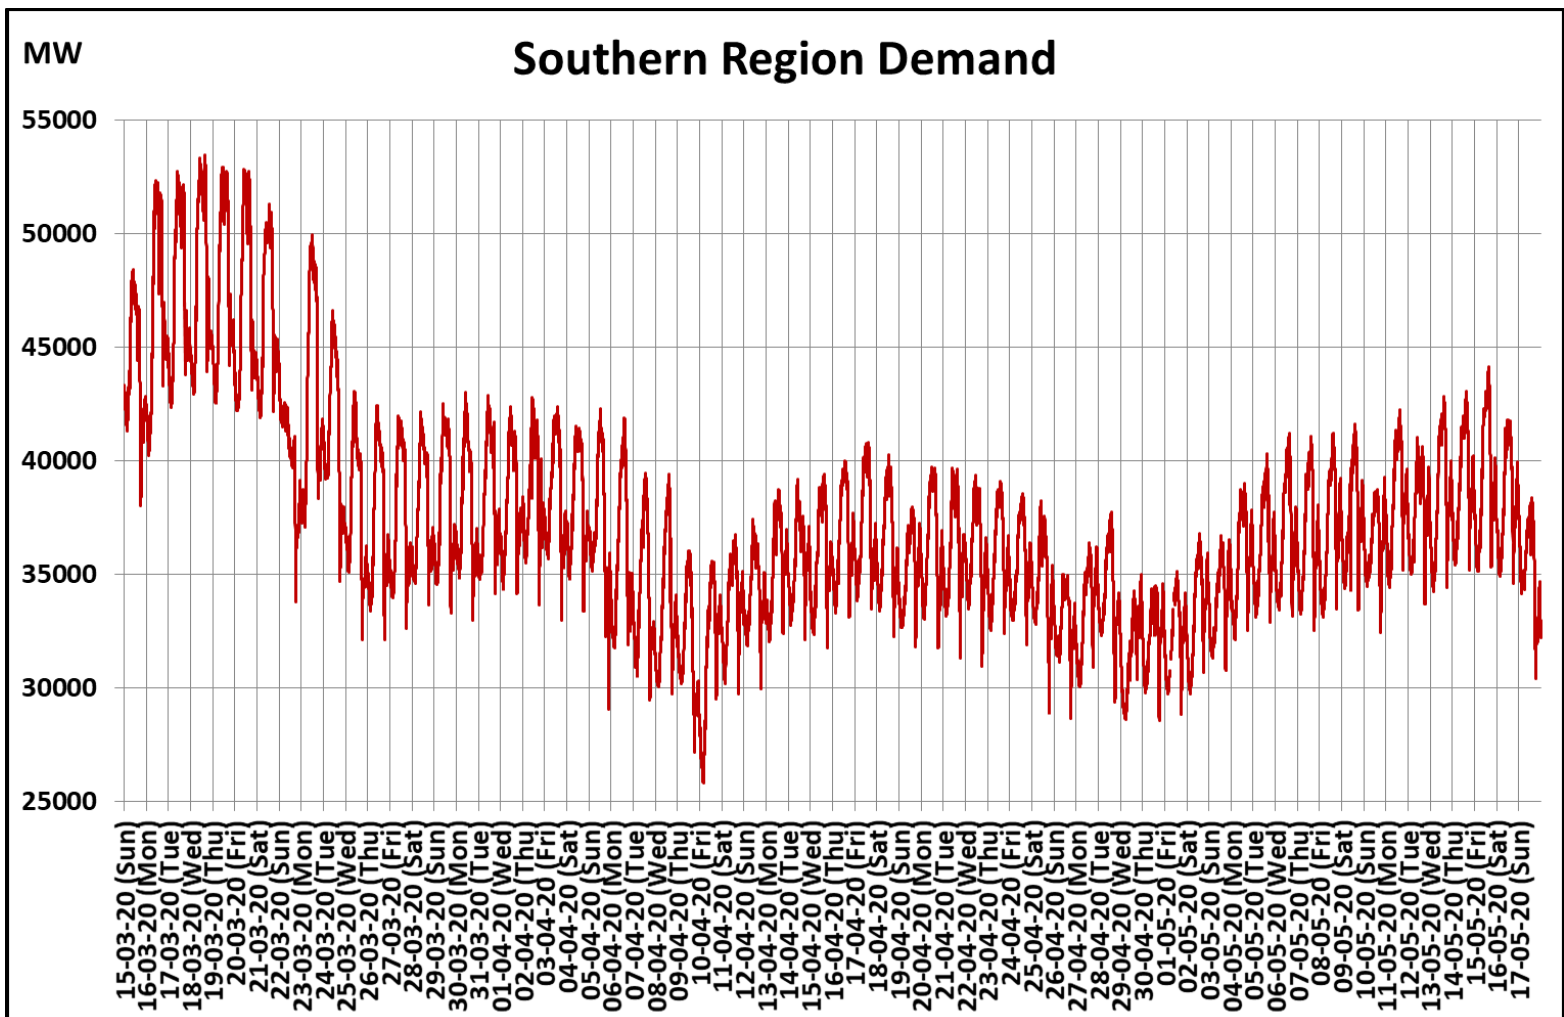

Power System Operation Corporation Limited
National Load Despatch Centre, New Delhi

22 March 2020: *Janta Curfew*

25 March – 14 April 2020: *All-India containment measures vide MHA order no. 40-3/2020-DM-I(A)*

5 April 2020: *Lighting switch off event at 21:00 hrs for 9 minutes*

14 April – 3 May 2020: *Extension of all-India containment measures*

posoco.in/covid-19