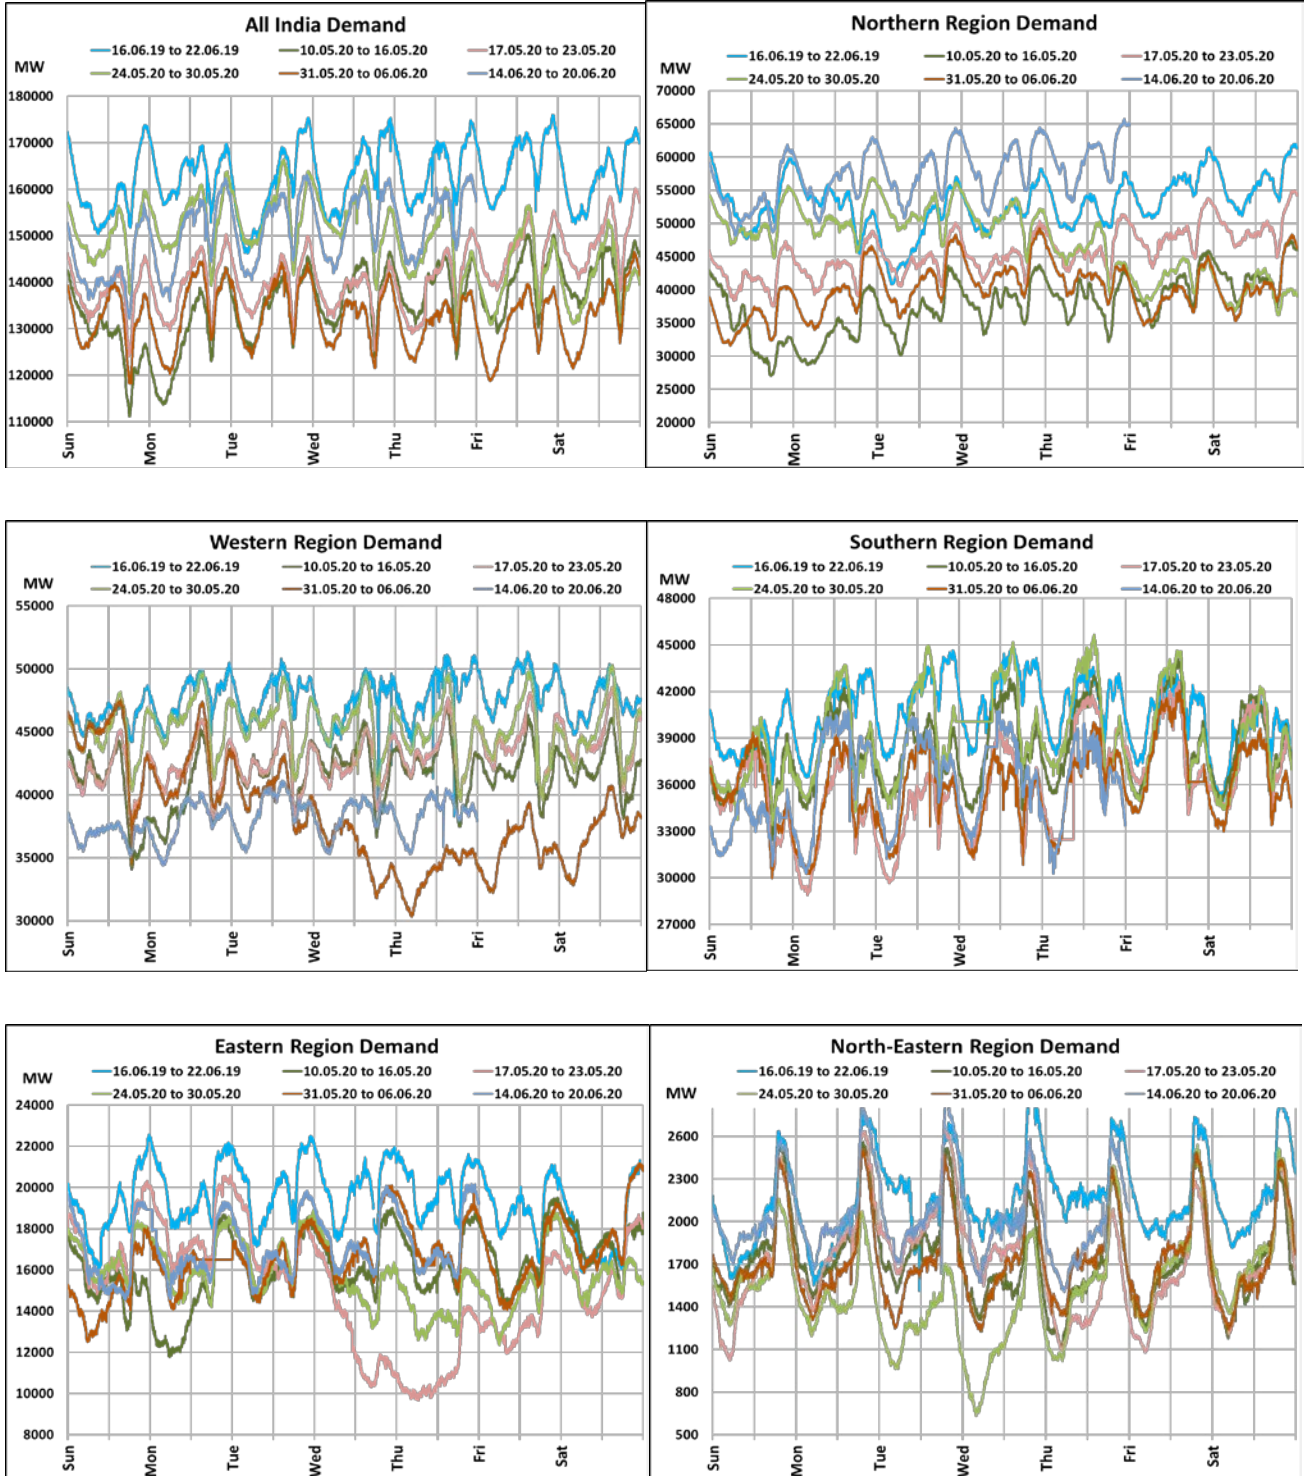

All-India and Region-wise Weekly Demand Patterns during Management of COVID -19

Date	Energy Consumption (GWh)					
	Northern Region	Western Region	Southern Region	Eastern Region	North-Eastern Region	All India
12-Jun-20	1322	968	804	429	49	3572
13-Jun-20	1304	940	835	420	50	3548
14-Jun-20	1285	909	823	408	49	3474
15-Jun-20	1359	931	891	408	50	3640
16-Jun-20	1388	951	891	406	52	3687
17-Jun-20	1412	936	882	413	50	3694
18-Jun-20	1438	950	881	47	50	3366

22 March 2020: Janta Curfew

25 March – 14 April 2020: All-India containment measures vide MHA order no. 40-3/2020-DM-I(A)

5 April 2020: Lighting switch off event at 21:00 hrs for 9 minutes

14 April – 31 May 2020: Extension of all-India containment measures

All-India Maximum Demand and Energy Met during Management of COVID -19 in comparison to 2019

22 March 2020: Janta Curfew

25 March – 14 April 2020: All-India containment measures vide MHA order no. 40-3/2020-DM-I(A)