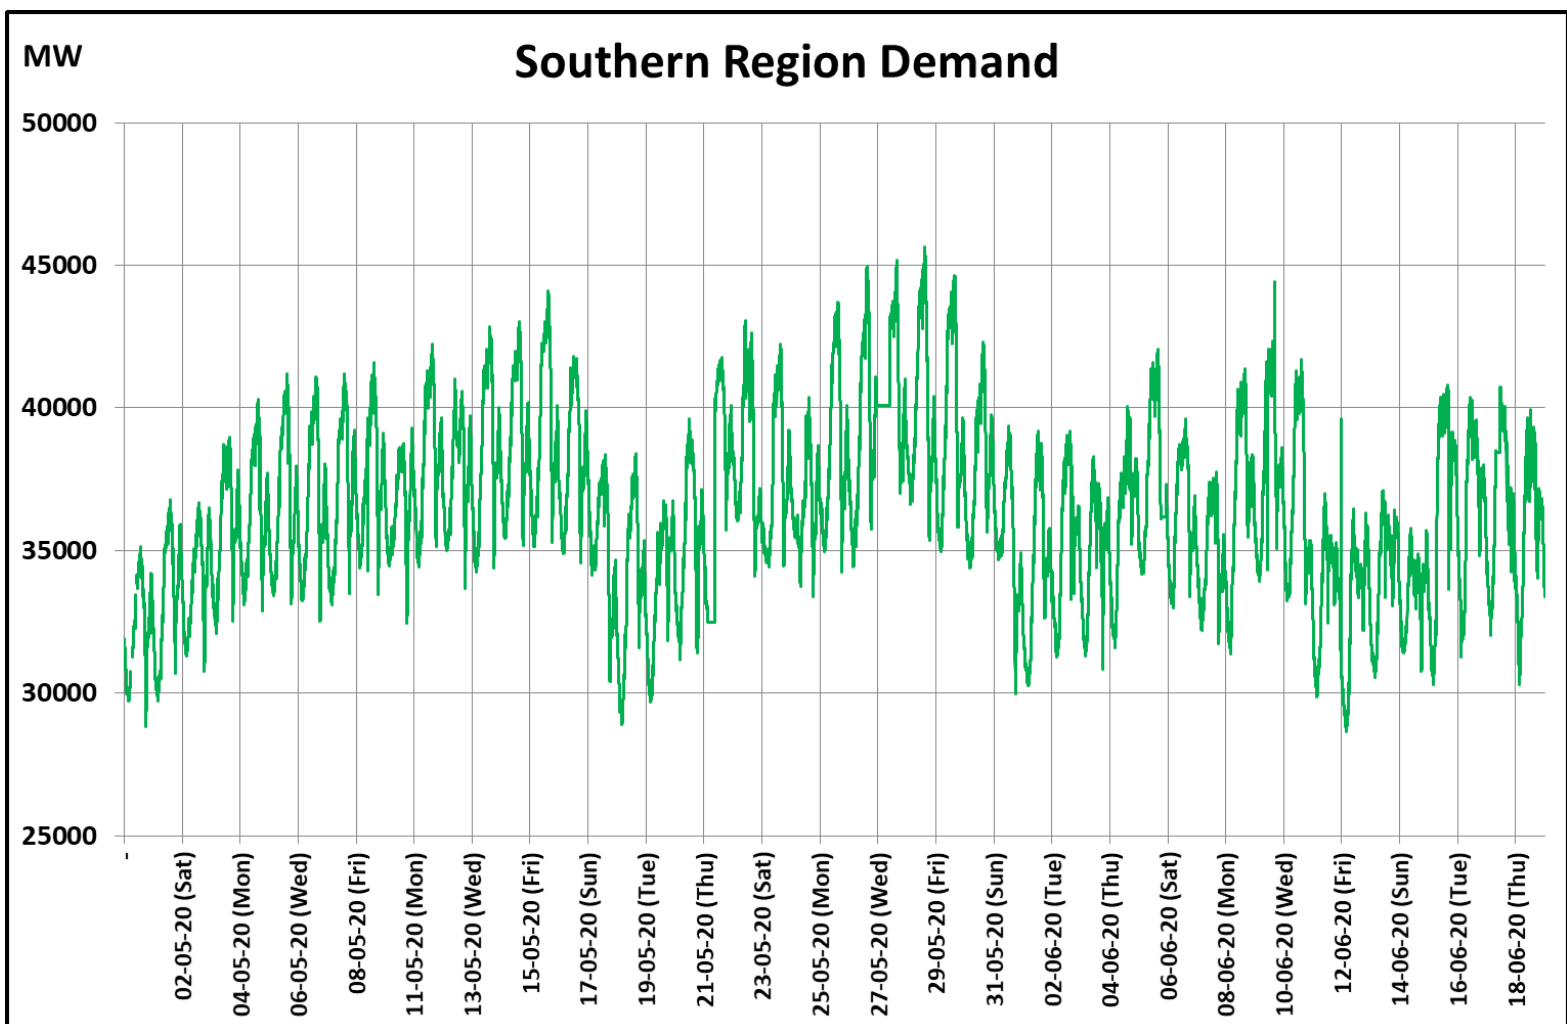

Power System Operation Corporation Limited
National Load Despatch Centre, New Delhi

22 March 2020: *Janta Curfew*

25 March – 14 April 2020: *All-India containment measures vide MHA order no. 40-3/2020-DM-I(A)*

5 April 2020: *Lighting switch off event at 21:00 hrs for 9 minutes*

14 April – 3 May 2020: *Extension of all-India containment measures*

posoco.in/covid-19