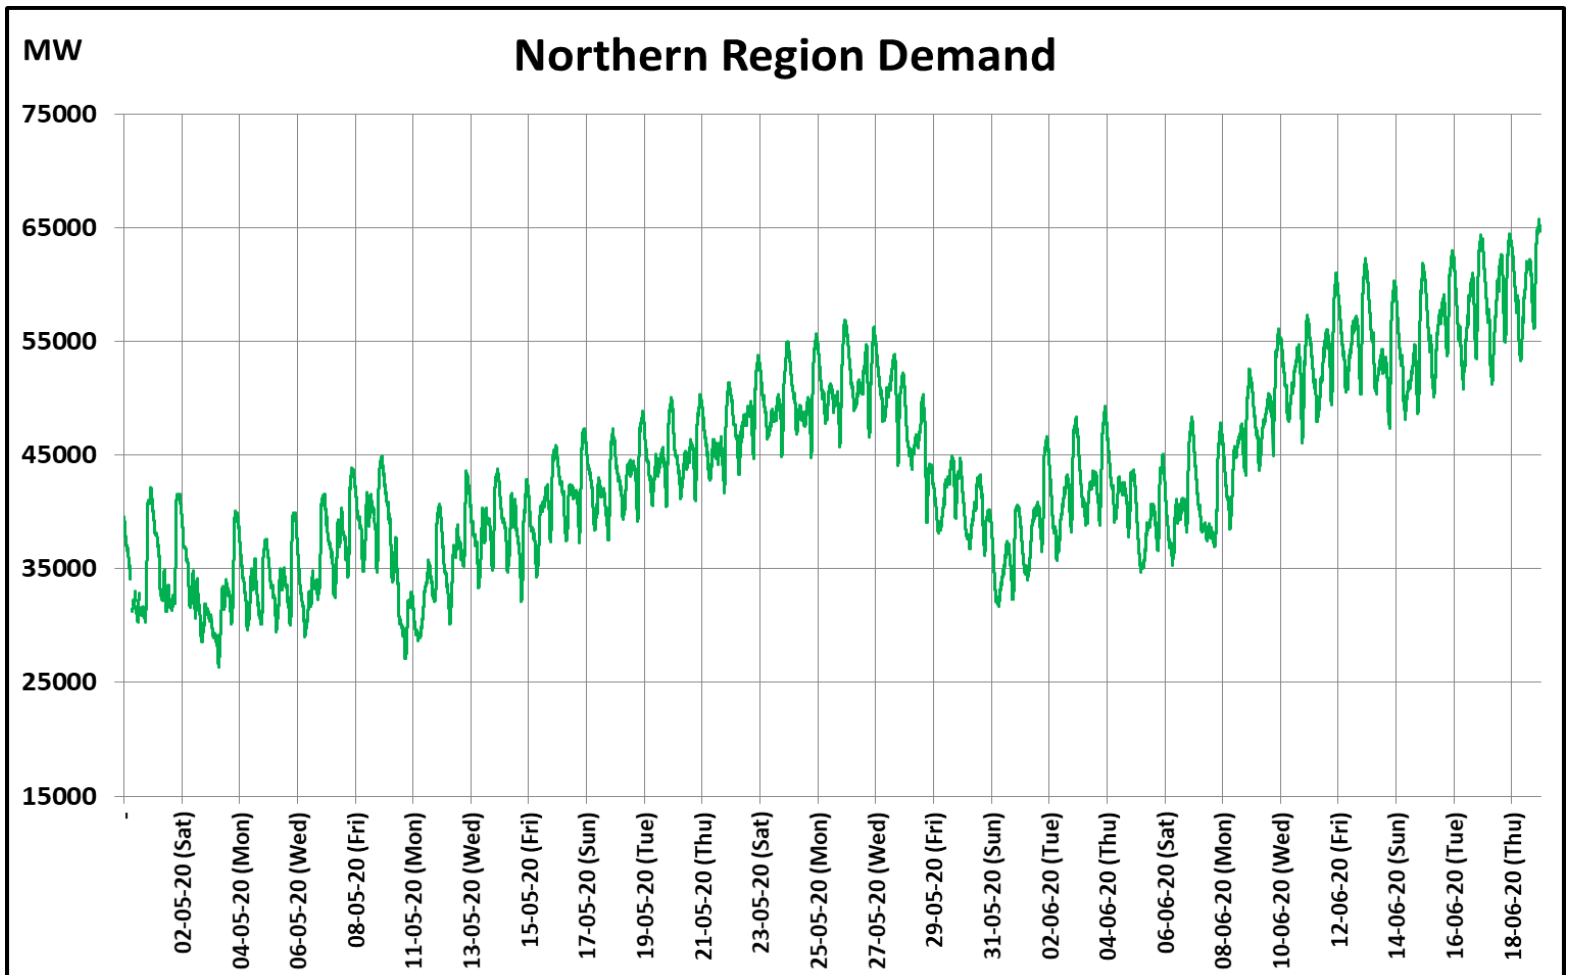

All-India and Region-wise Continuous Demand Patterns during Management of COVID -19

22 March 2020: Janta Curfew

25 March – 14 April 2020: All-India containment measures vide MHA order no. 40-3/2020-DM-I(A)

5 April 2020: Lighting switch off event at 21:00 hrs for 9 minutes

14 April – 3 May 2020: Extension of all-India containment measures