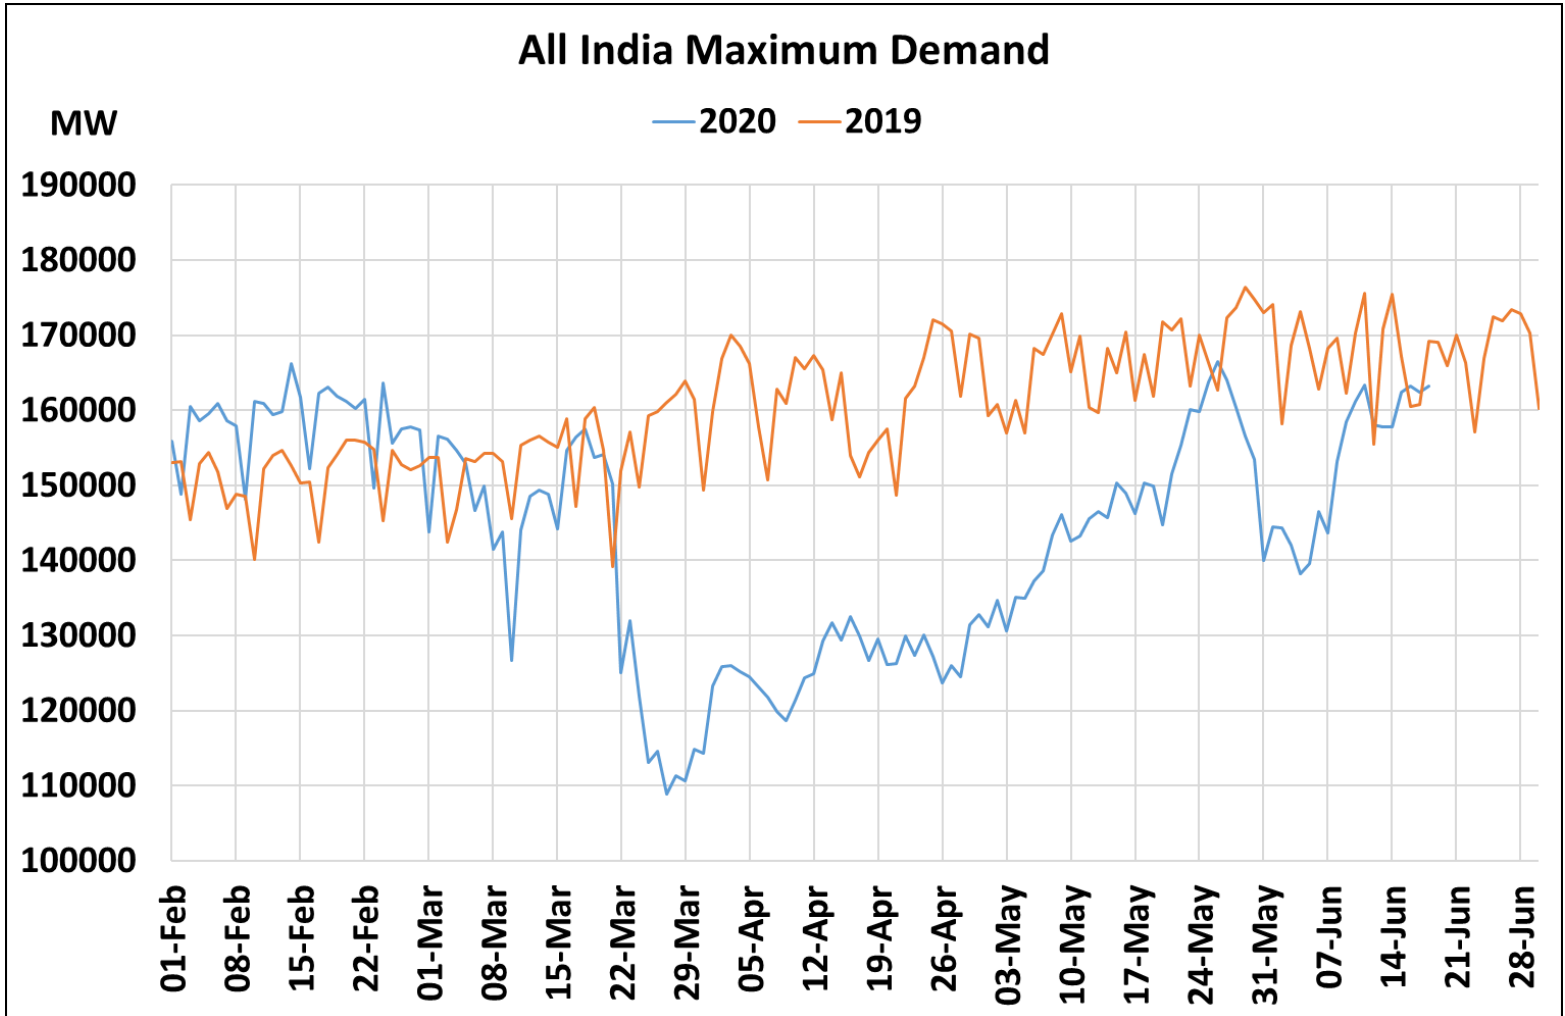

All-India Maximum Demand and Energy Met during Management of COVID -19 in comparison to 2019

22 March 2020: Janta Curfew

25 March – 14 April 2020: All-India containment measures vide MHA order no. 40-3/2020-DM-I(A)

5 April 2020: Lighting switch off event at 21:00 hrs for 9 minutes

14 April – 31 May 2020: Extension of all-India containment measures

posoco.in/covid-19