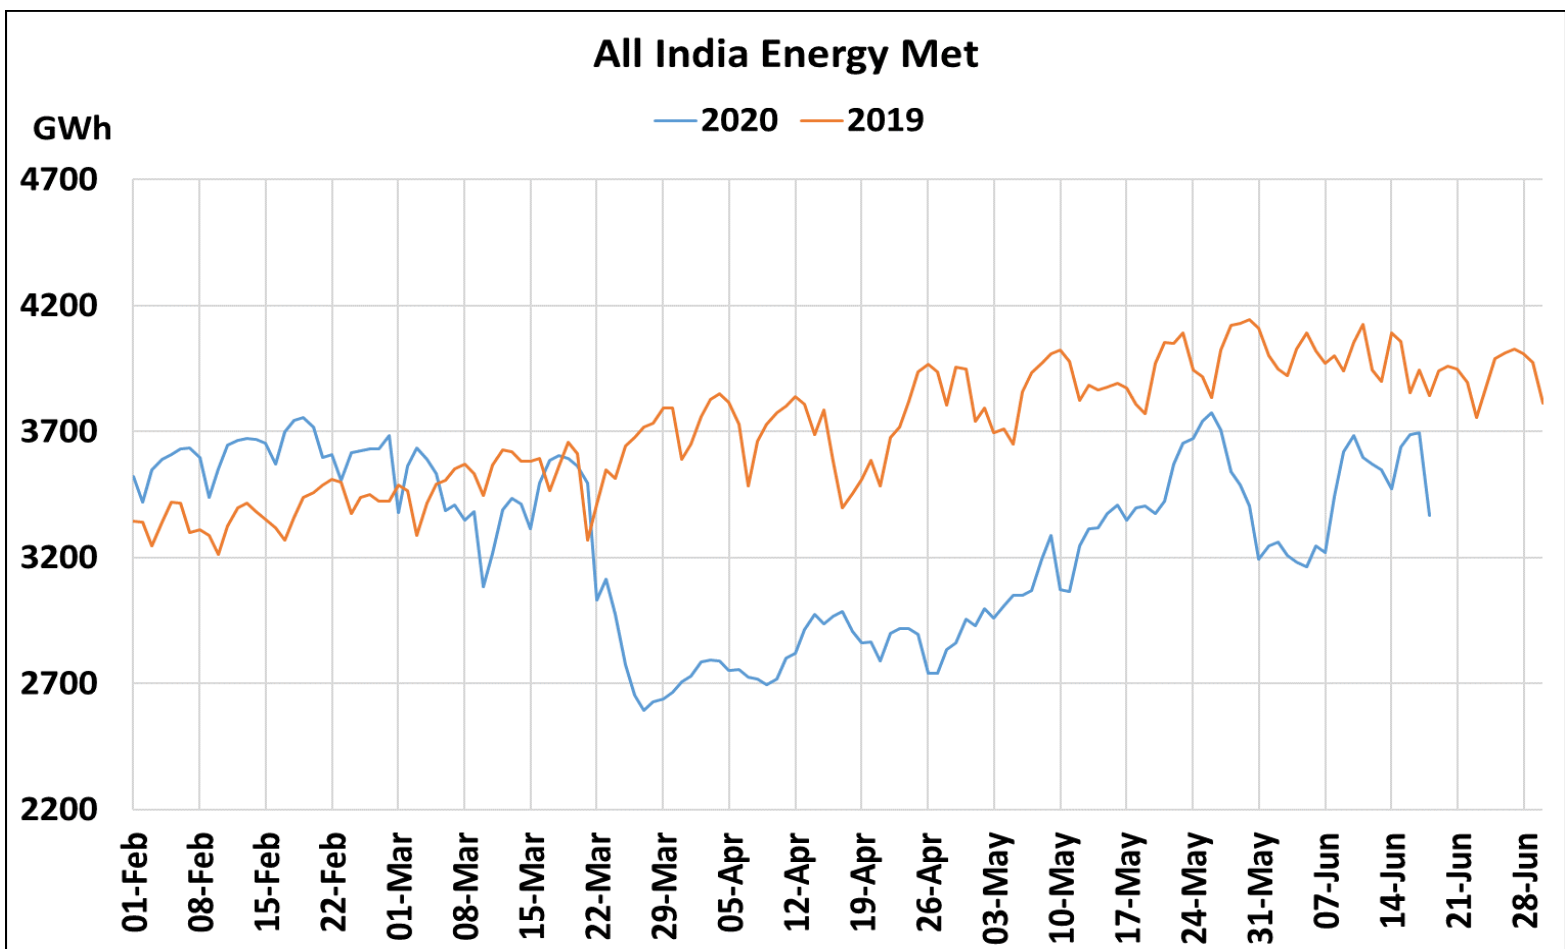

All-India Maximum Demand and Energy Met during Management of COVID -19 in comparison to 2019

22 March 2020: Janta Curfew

25 March – 14 April 2020: All-India containment measures vide MHA order no. 40-3/2020-DM-I(A)

5 April 2020: Lighting switch off event at 21:00 hrs for 9 minutes

14 April – 31 May 2020: Extension of all-India containment measures

posoco.in/covid-19