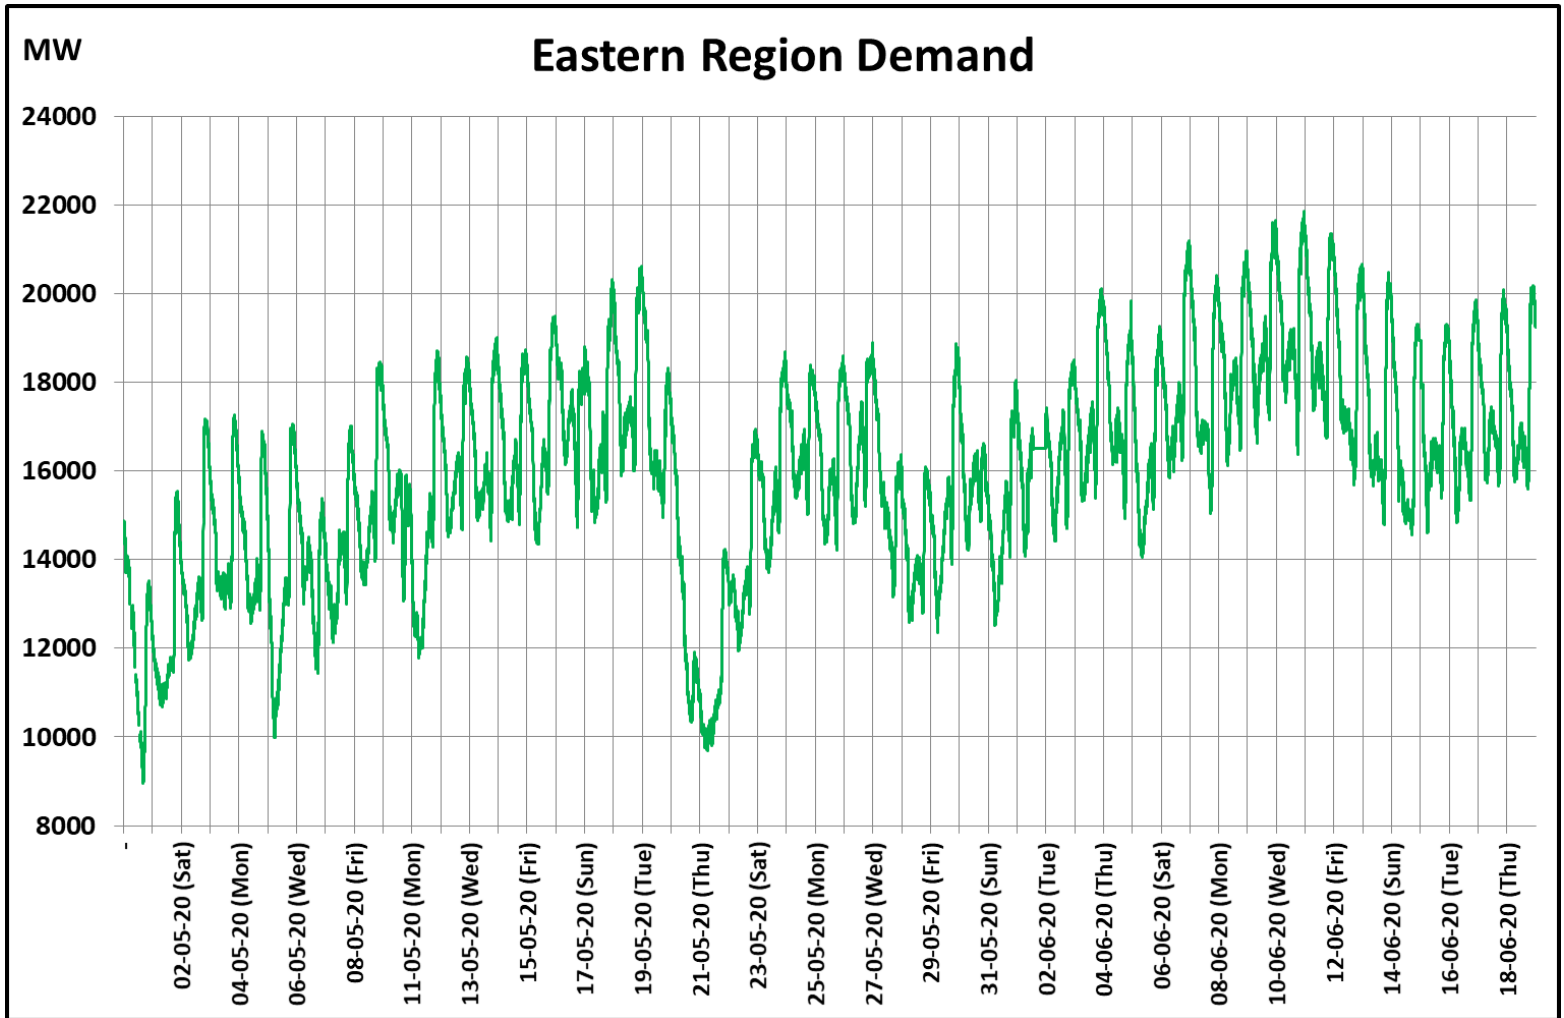

Power System Operation Corporation Limited
National Load Despatch Centre, New Delhi

22 March 2020: *Janta Curfew*

25 March – 14 April 2020: *All-India containment measures vide MHA order no. 40-3/2020-DM-I(A)*

5 April 2020: *Lighting switch off event at 21:00 hrs for 9 minutes*

14 April – 3 May 2020: *Extension of all-India containment measures*

posoco.in/covid-19