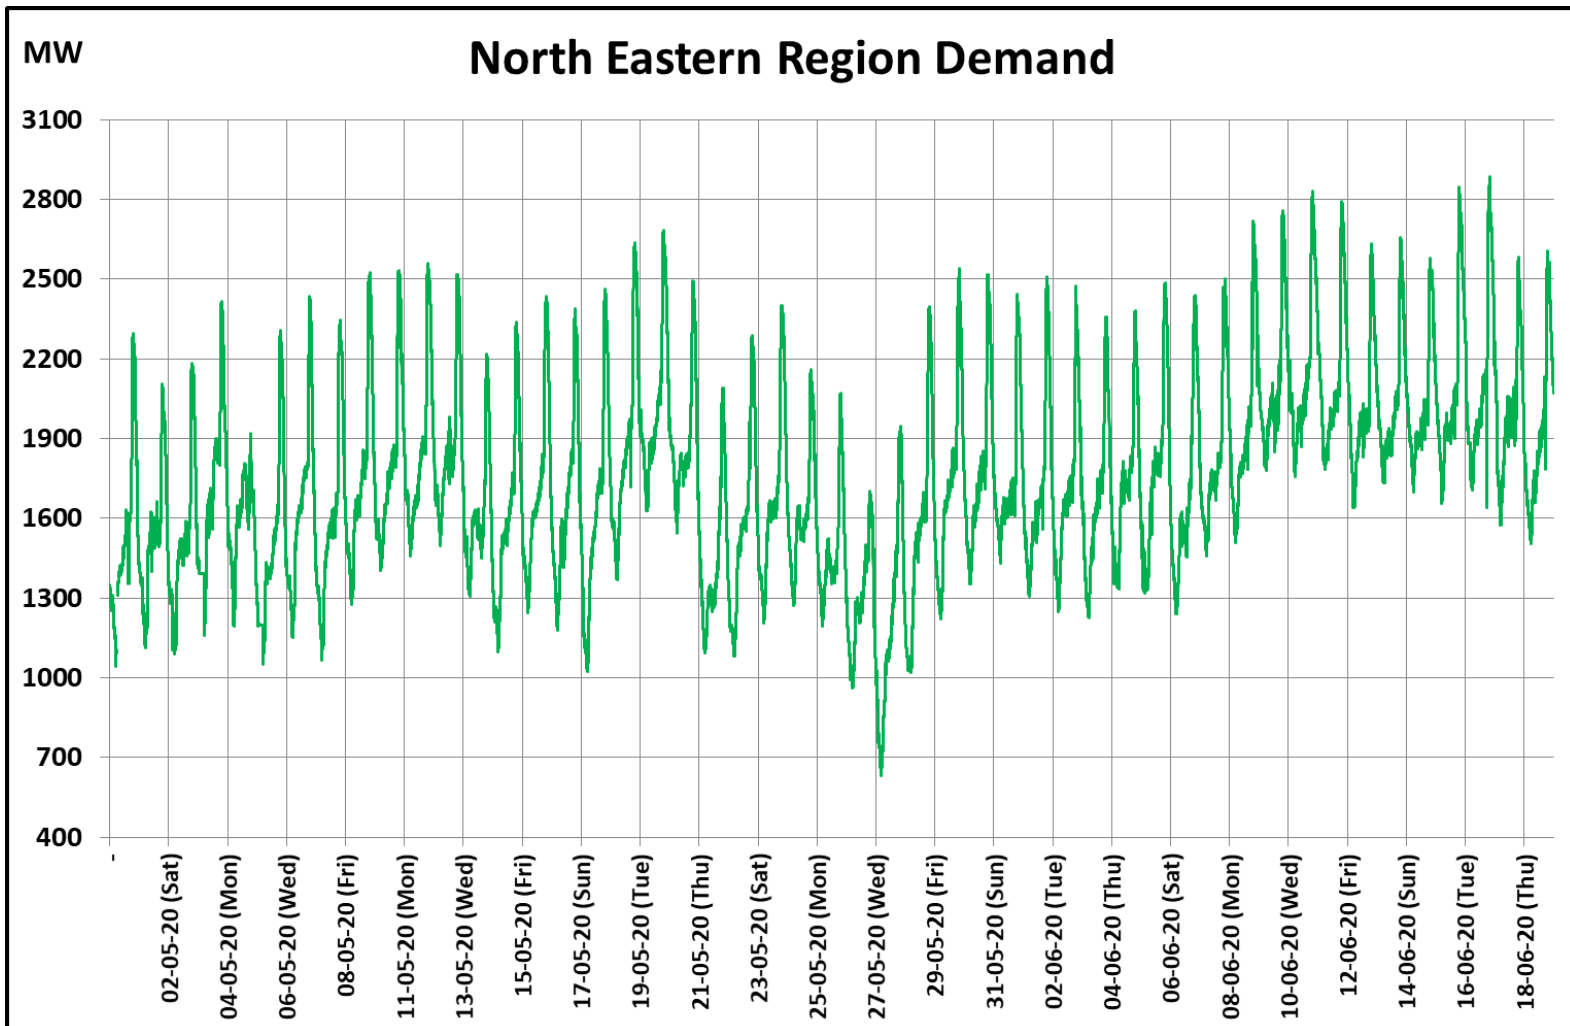

Power System Operation Corporation Limited
National Load Despatch Centre, New Delhi

22 March 2020: *Janta Curfew*

25 March – 14 April 2020: *All-India containment measures vide MHA order no. 40-3/2020-DM-I(A)*

5 April 2020: *Lighting switch off event at 21:00 hrs for 9 minutes*

14 April – 3 May 2020: *Extension of all-India containment measures*

posoco.in/covid-19