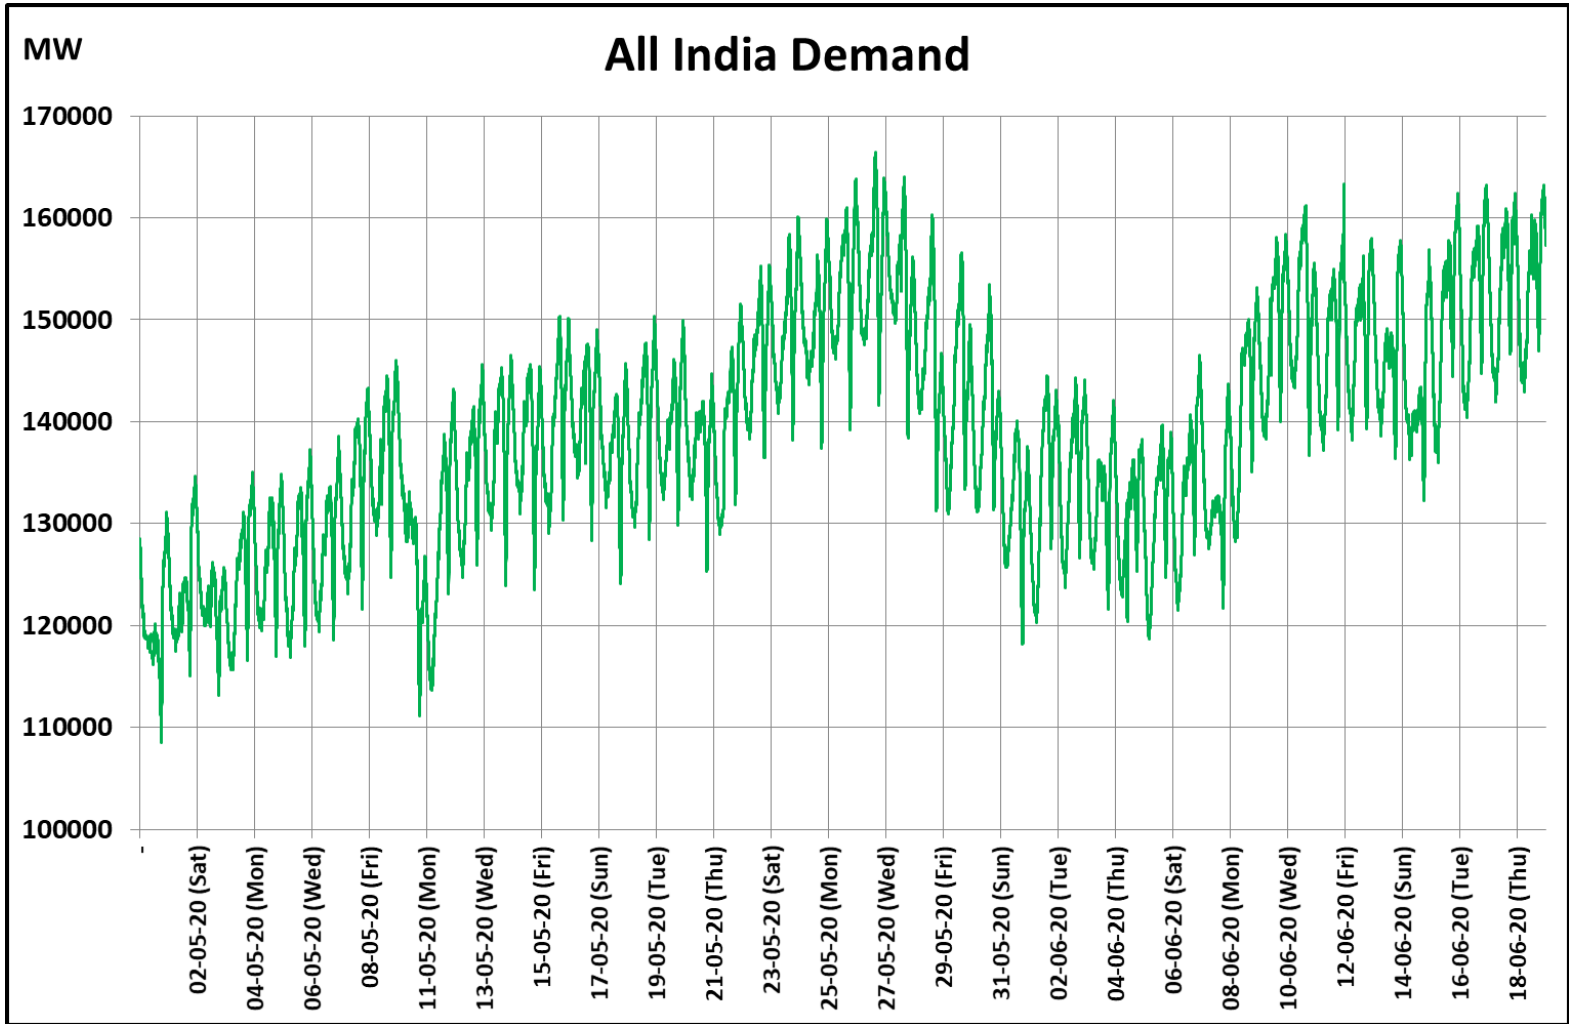

All-India and Region-wise Continuous Demand Patterns during Management of COVID -19

22 March 2020: Janta Curfew

25 March – 14 April 2020: All-India containment measures vide MHA order no. 40-3/2020-DM-I(A)

5 April 2020: Lighting switch off event at 21:00 hrs for 9 minutes

14 April – 3 May 2020: Extension of all-India containment measures