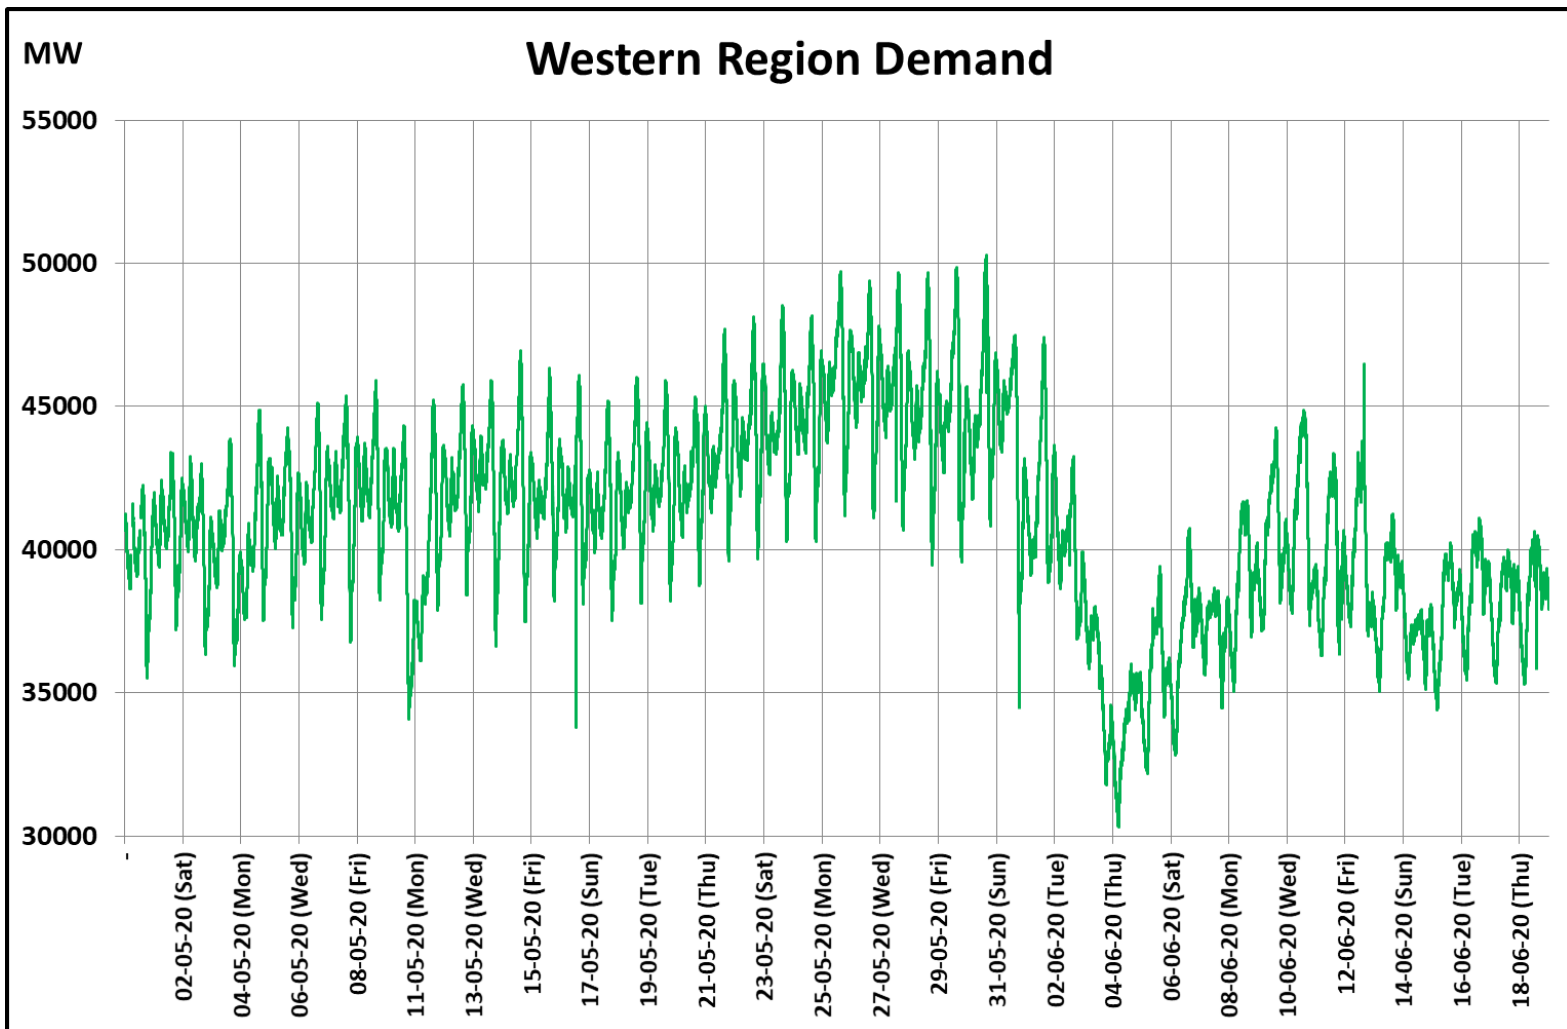

Power System Operation Corporation Limited
National Load Despatch Centre, New Delhi

22 March 2020: *Janta Curfew*

25 March – 14 April 2020: *All-India containment measures vide MHA order no. 40-3/2020-DM-I(A)*

5 April 2020: *Lighting switch off event at 21:00 hrs for 9 minutes*

14 April – 3 May 2020: *Extension of all-India containment measures*

posoco.in/covid-19