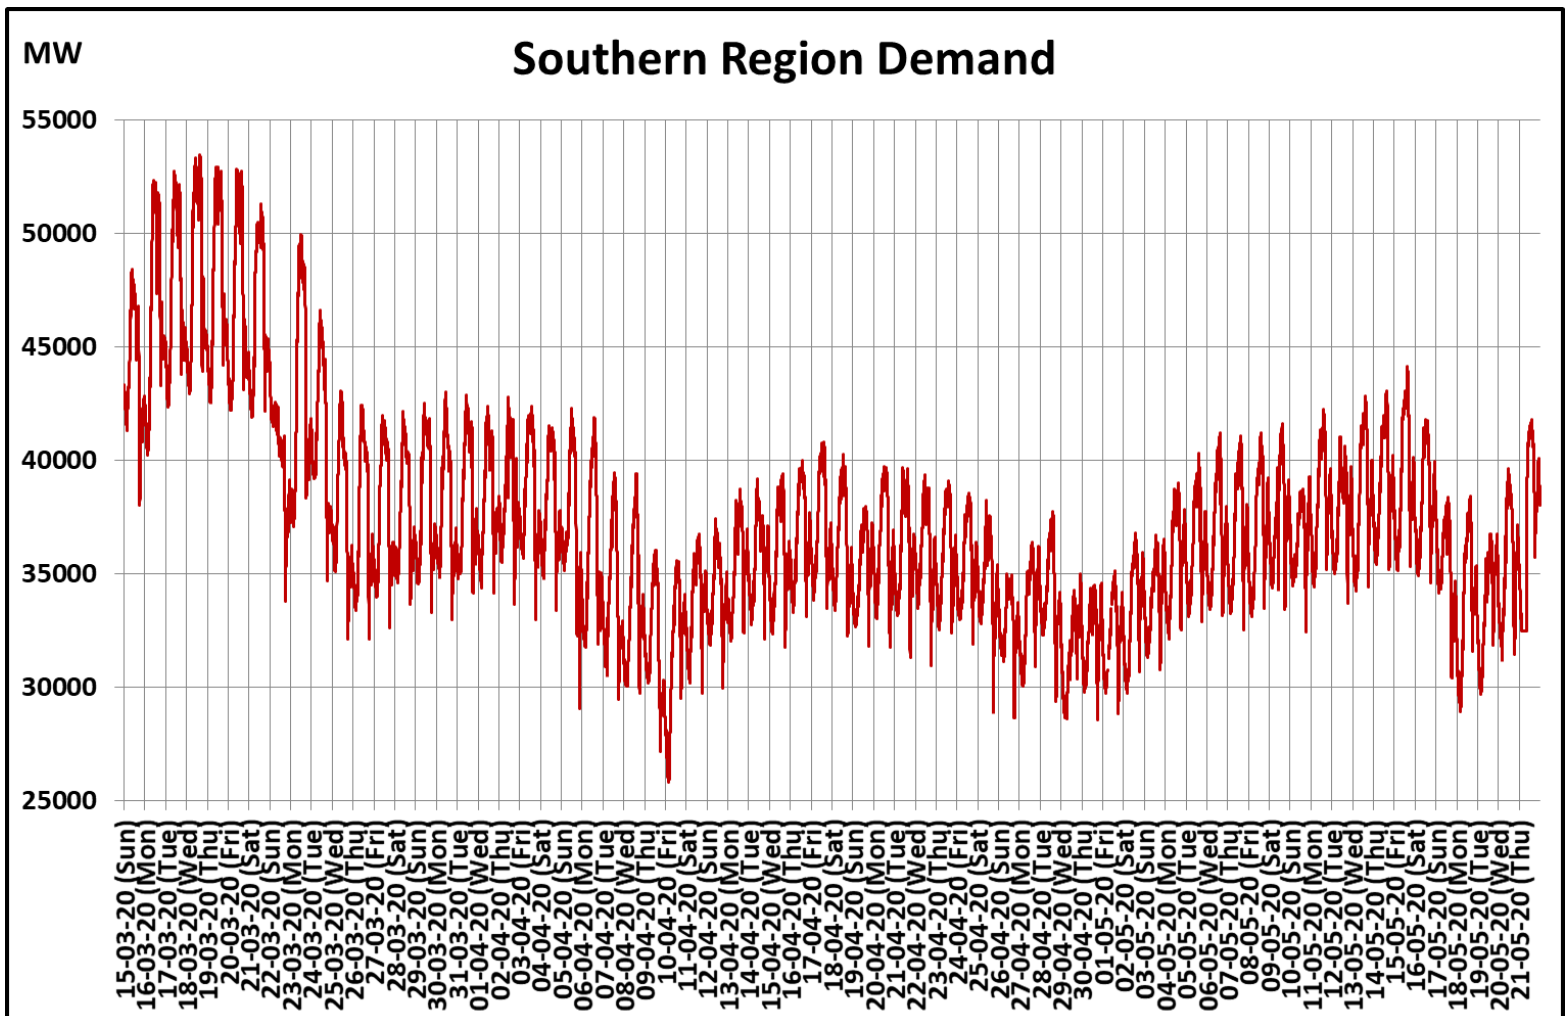

Power System Operation Corporation Limited
National Load Despatch Centre, New Delhi

22 March 2020: Janta Curfew

25 March – 14 April 2020: All-India containment measures vide MHA order no. 40-3/2020-DM-I(A)

5 April 2020: Lighting switch off event at 21:00 hrs for 9 minutes

14 April – 3 May 2020: Extension of all-India containment measures

posoco.in/covid-19