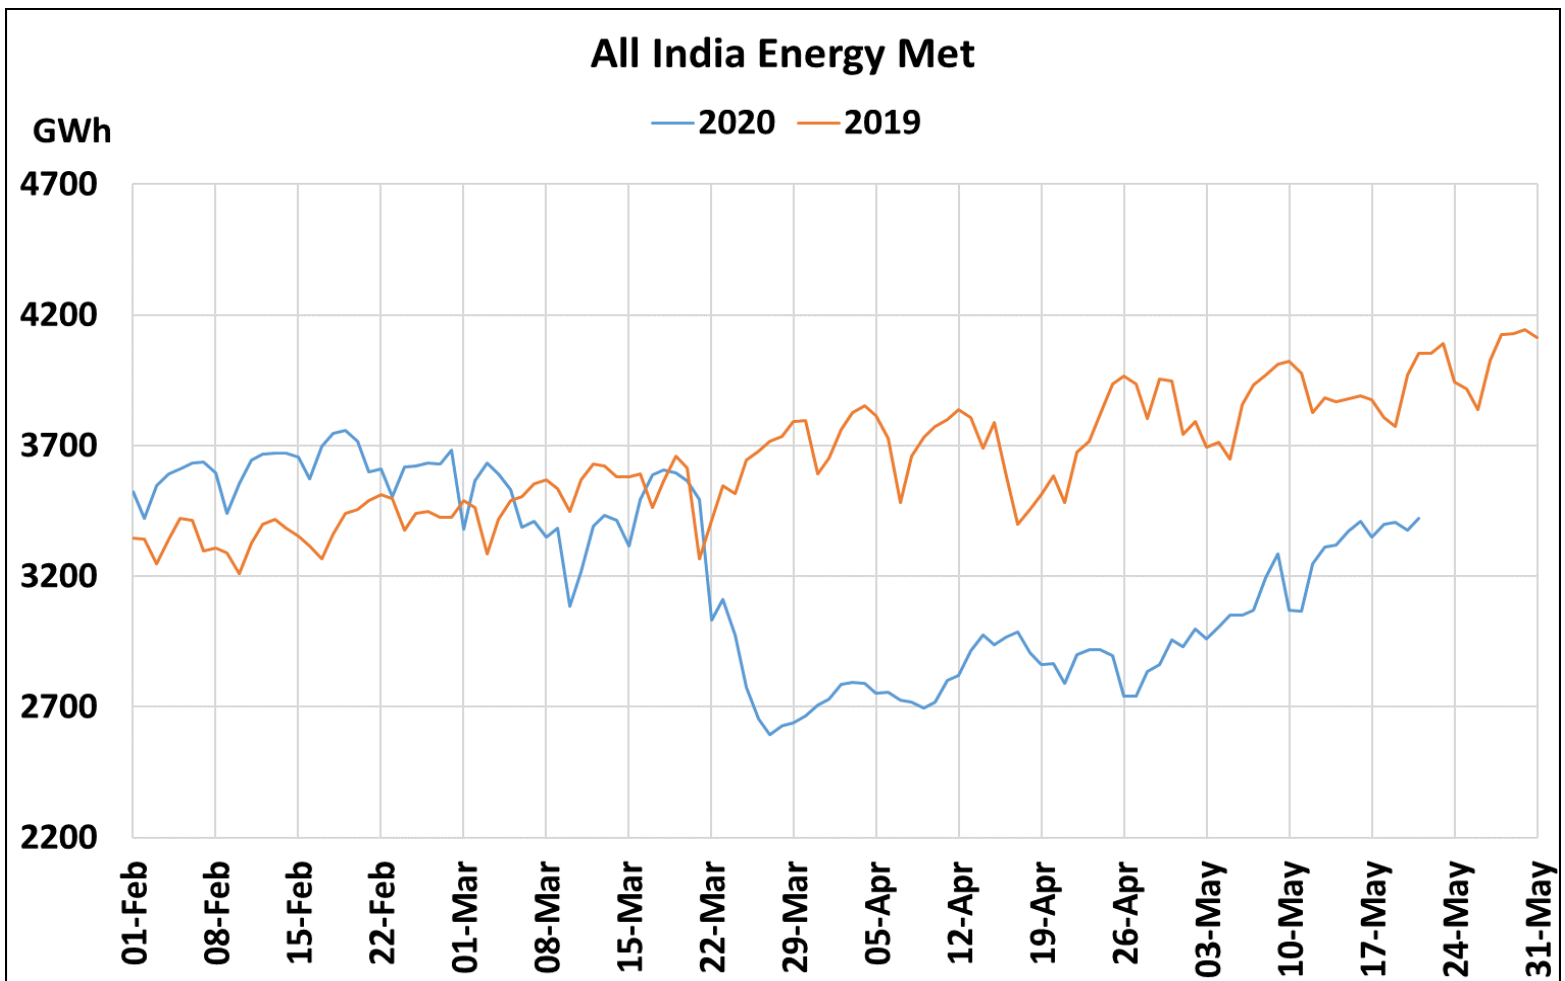

All-India Maximum Demand and Energy Met during Management of COVID -19 in comparison to 2019

22 March 2020: Janta Curfew

25 March – 14 April 2020: All-India containment measures vide MHA order no. 40-3/2020-DM-I(A)

5 April 2020: Lighting switch off event at 21:00 hrs for 9 minutes

14 April – 3 May 2020: Extension of all-India containment measures

posoco.in/covid-19