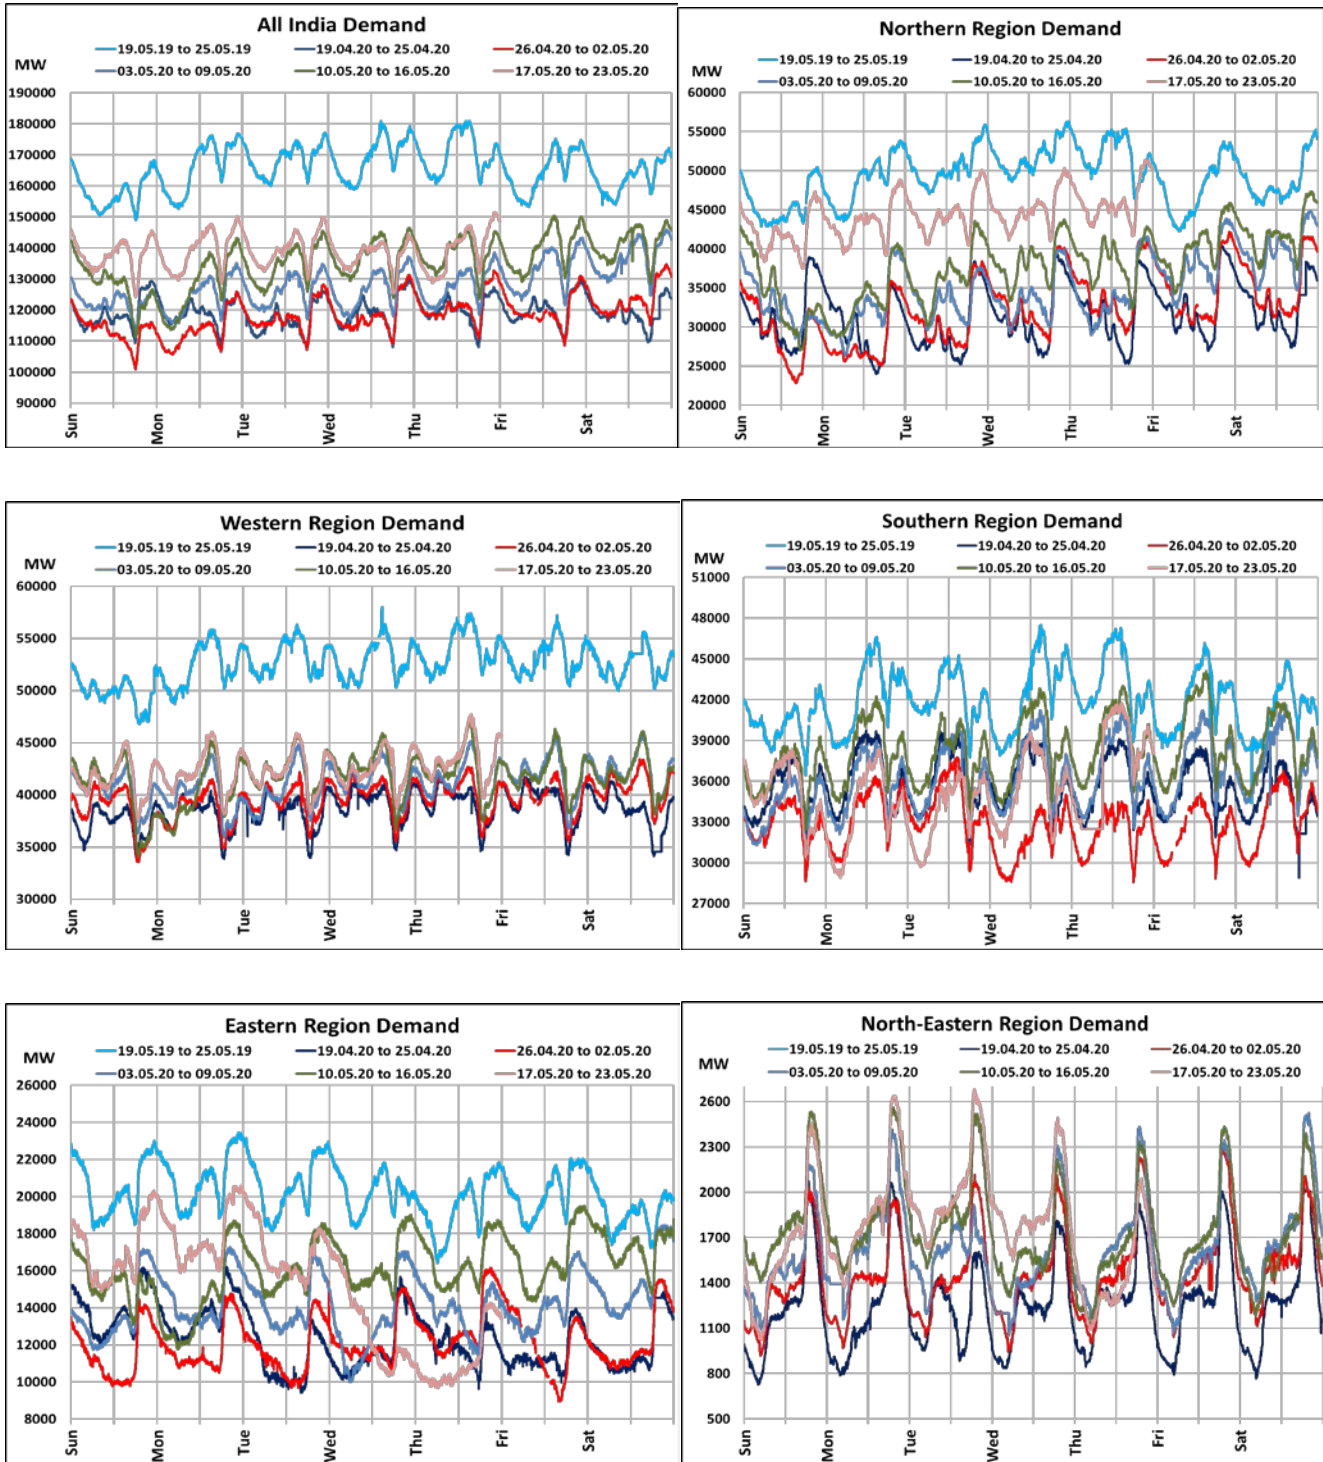

All-India and Region-wise Weekly Demand Patterns during Management of COVID -19

Date	Energy Consumption (GWh)					
	Northern Region	Western Region	Southern Region	Eastern Region	North-Eastern Region	All India
15-May-20	971	1030	931	401	39	3373
16-May-20	1008	1031	917	415	39	3409
17-May-20	1016	1021	862	411	39	3349
18-May-20	1049	1040	834	428	46	3397
19-May-20	1065	1050	837	405	48	3405
20-May-20	1087	1052	898	294	45	3375
21-May-20	1109	1076	932	269	37	3423

22 March 2020: Janta Curfew

25 March – 14 April 2020: All-India containment measures vide MHA order no. 40-3/2020-DM-I(A)

5 April 2020: Lighting switch off event at 21:00 hrs for 9 minutes

14 April – 31 May 2020: Extension of all-India containment measures

All-India Maximum Demand and Energy Met during Management of COVID -19 in comparison to 2019

22 March 2020: Janta Curfew

25 March – 14 April 2020: All-India containment measures vide MHA order no. 40-3/2020-DM-I(A)

22 March 2020: Janta Curfew

25 March – 14 April 2020: All-India containment measures vide MHA order no. 40-3/2020-DM-I(A)

5 April 2020: Lighting switch off event at 21:00 hrs for 9 minutes

14 April – 3 May 2020: Extension of all-India containment measures