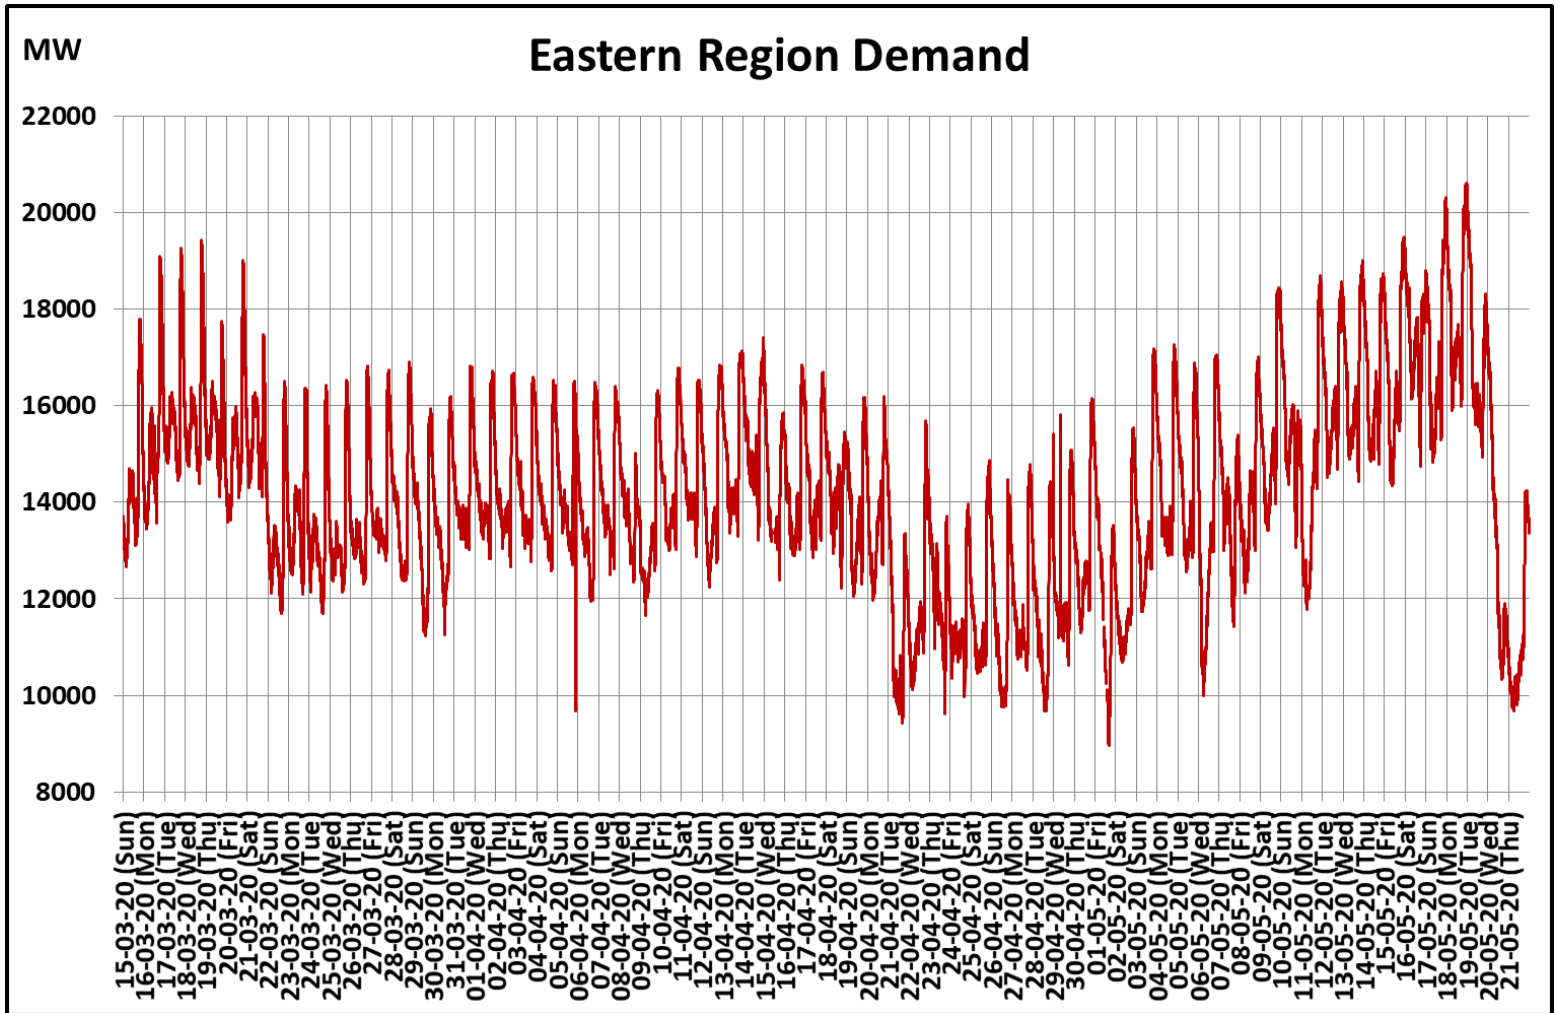

Power System Operation Corporation Limited
National Load Despatch Centre, New Delhi

22 March 2020: *Janta Curfew*

25 March – 14 April 2020: *All-India containment measures vide MHA order no. 40-3/2020-DM-I(A)*

5 April 2020: *Lighting switch off event at 21:00 hrs for 9 minutes*

14 April – 3 May 2020: *Extension of all-India containment measures*