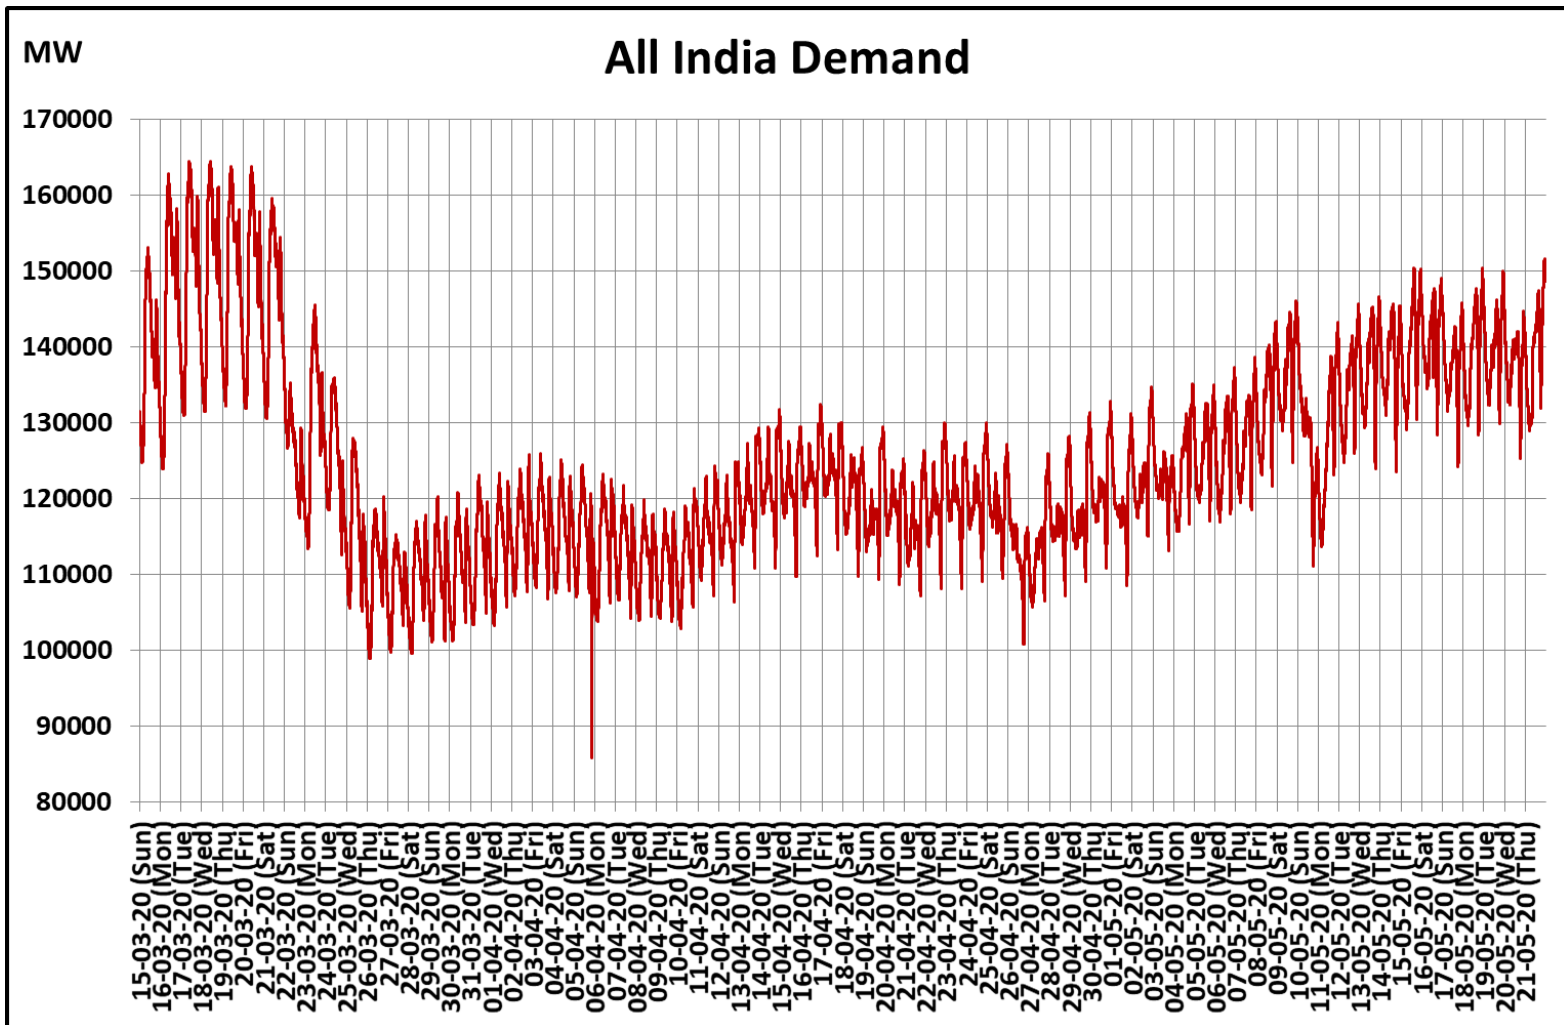

All-India and Region-wise Continuous Demand Patterns during Management of COVID -19

22 March 2020: Janta Curfew

25 March – 14 April 2020: All-India containment measures vide MHA order no. 40-3/2020-DM-I(A)

5 April 2020: Lighting switch off event at 21:00 hrs for 9 minutes

14 April – 3 May 2020: Extension of all-India containment measures