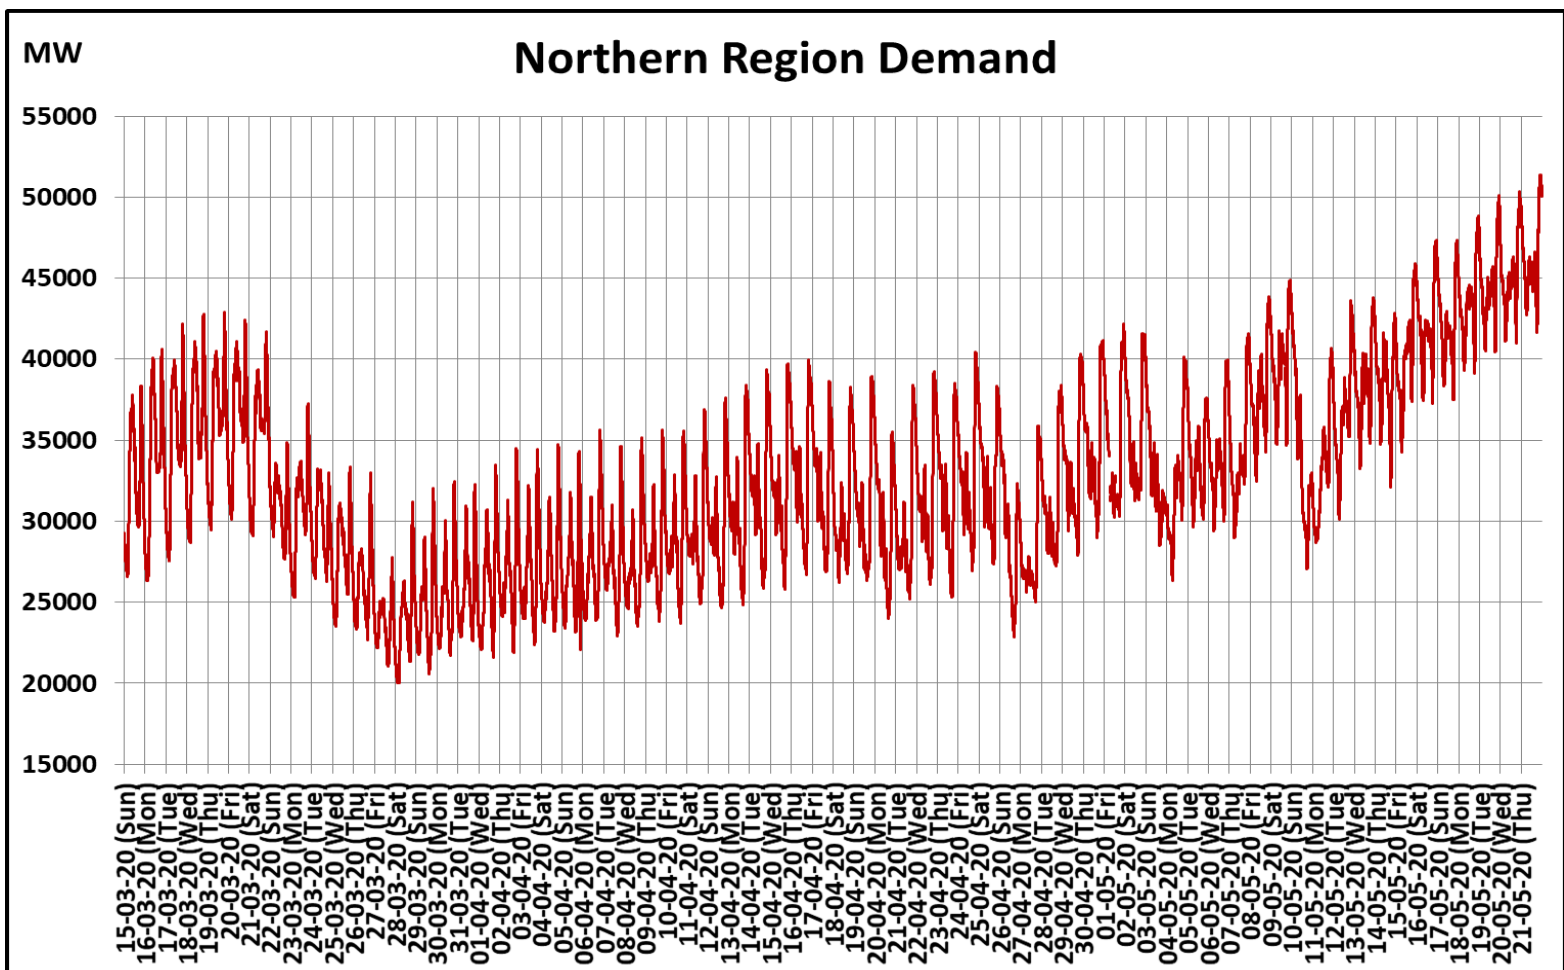

All-India and Region-wise Continuous Demand Patterns during Management of COVID -19

22 March 2020: Janta Curfew

25 March – 14 April 2020: All-India containment measures vide MHA order no. 40-3/2020-DM-I(A)

5 April 2020: Lighting switch off event at 21:00 hrs for 9 minutes

14 April – 3 May 2020: Extension of all-India containment measures