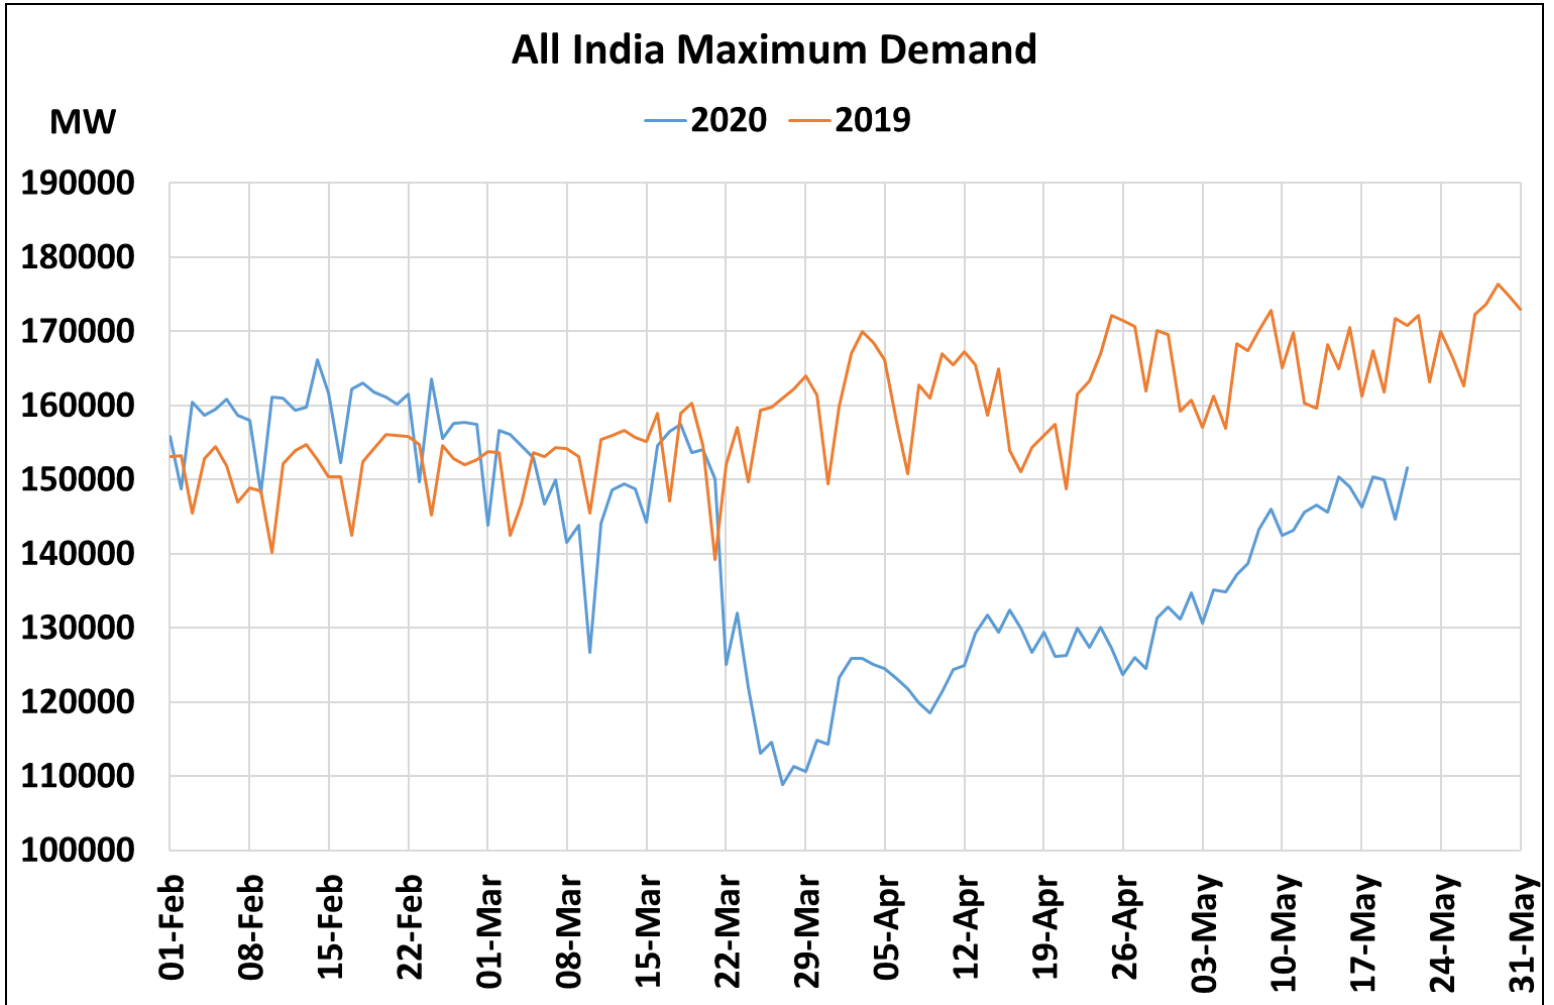

All-India Maximum Demand and Energy Met during Management of COVID -19 in comparison to 2019

22 March 2020: Janta Curfew

25 March – 14 April 2020: All-India containment measures vide MHA order no. 40-3/2020-DM-I(A)

5 April 2020: Lighting switch off event at 21:00 hrs for 9 minutes

14 April – 3 May 2020: Extension of all-India containment measures

posoco.in/covid-19