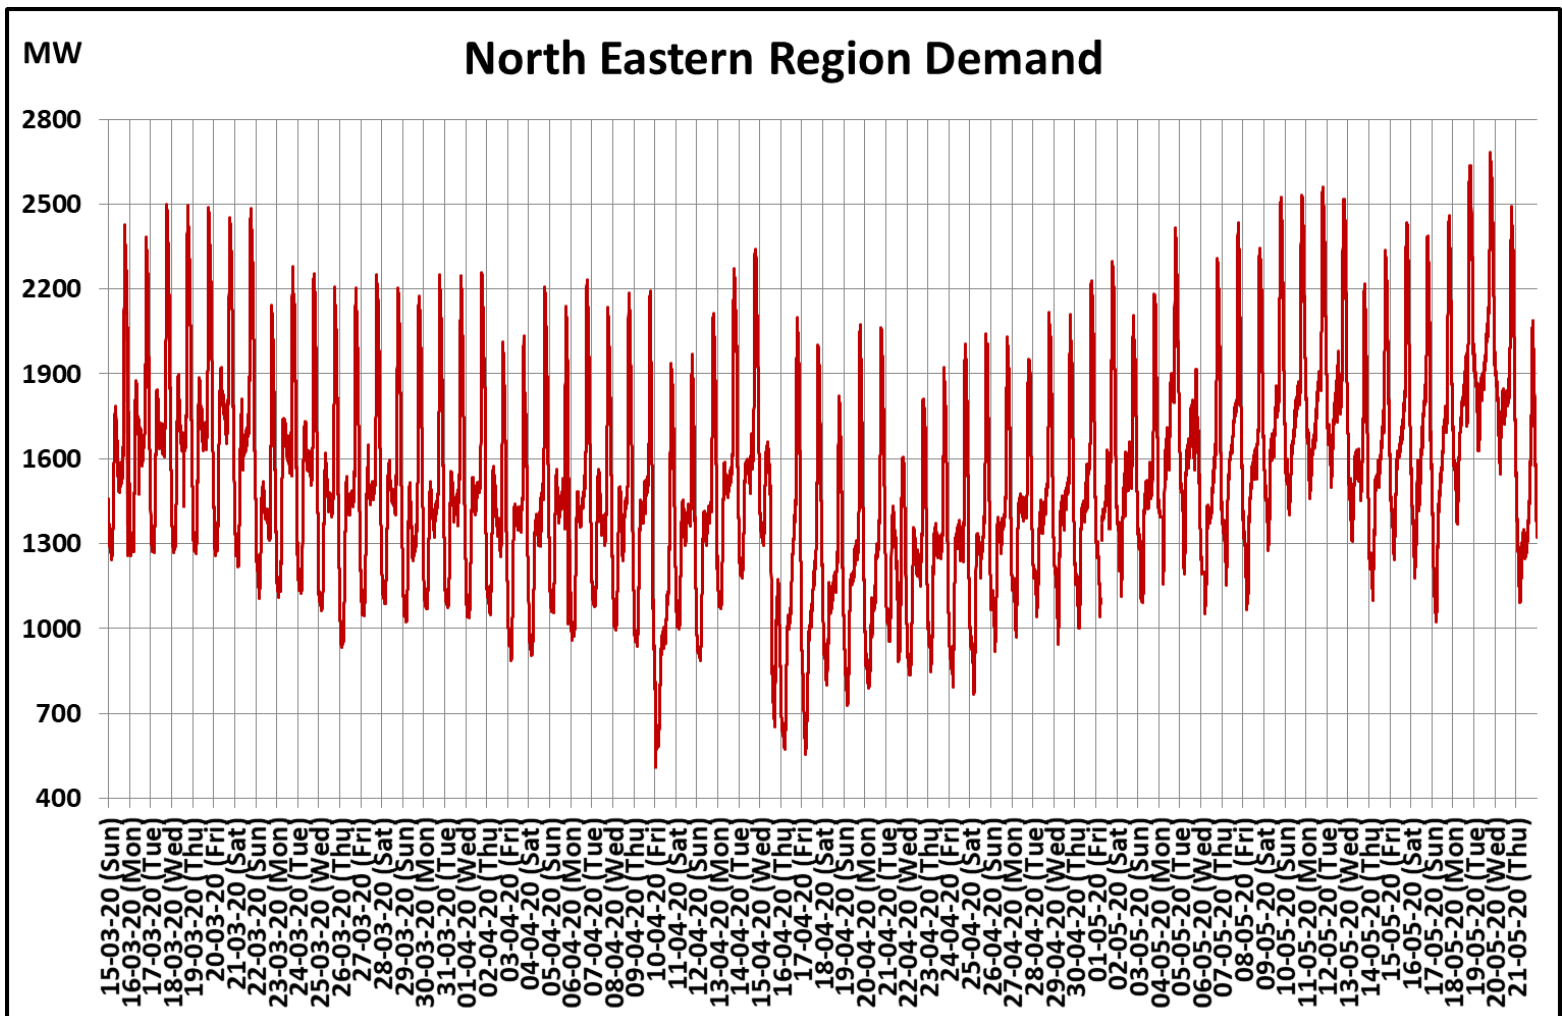

Power System Operation Corporation Limited
National Load Despatch Centre, New Delhi

22 March 2020: *Janta Curfew*

25 March – 14 April 2020: *All-India containment measures vide MHA order no. 40-3/2020-DM-I(A)*

5 April 2020: *Lighting switch off event at 21:00 hrs for 9 minutes*

14 April – 3 May 2020: *Extension of all-India containment measures*