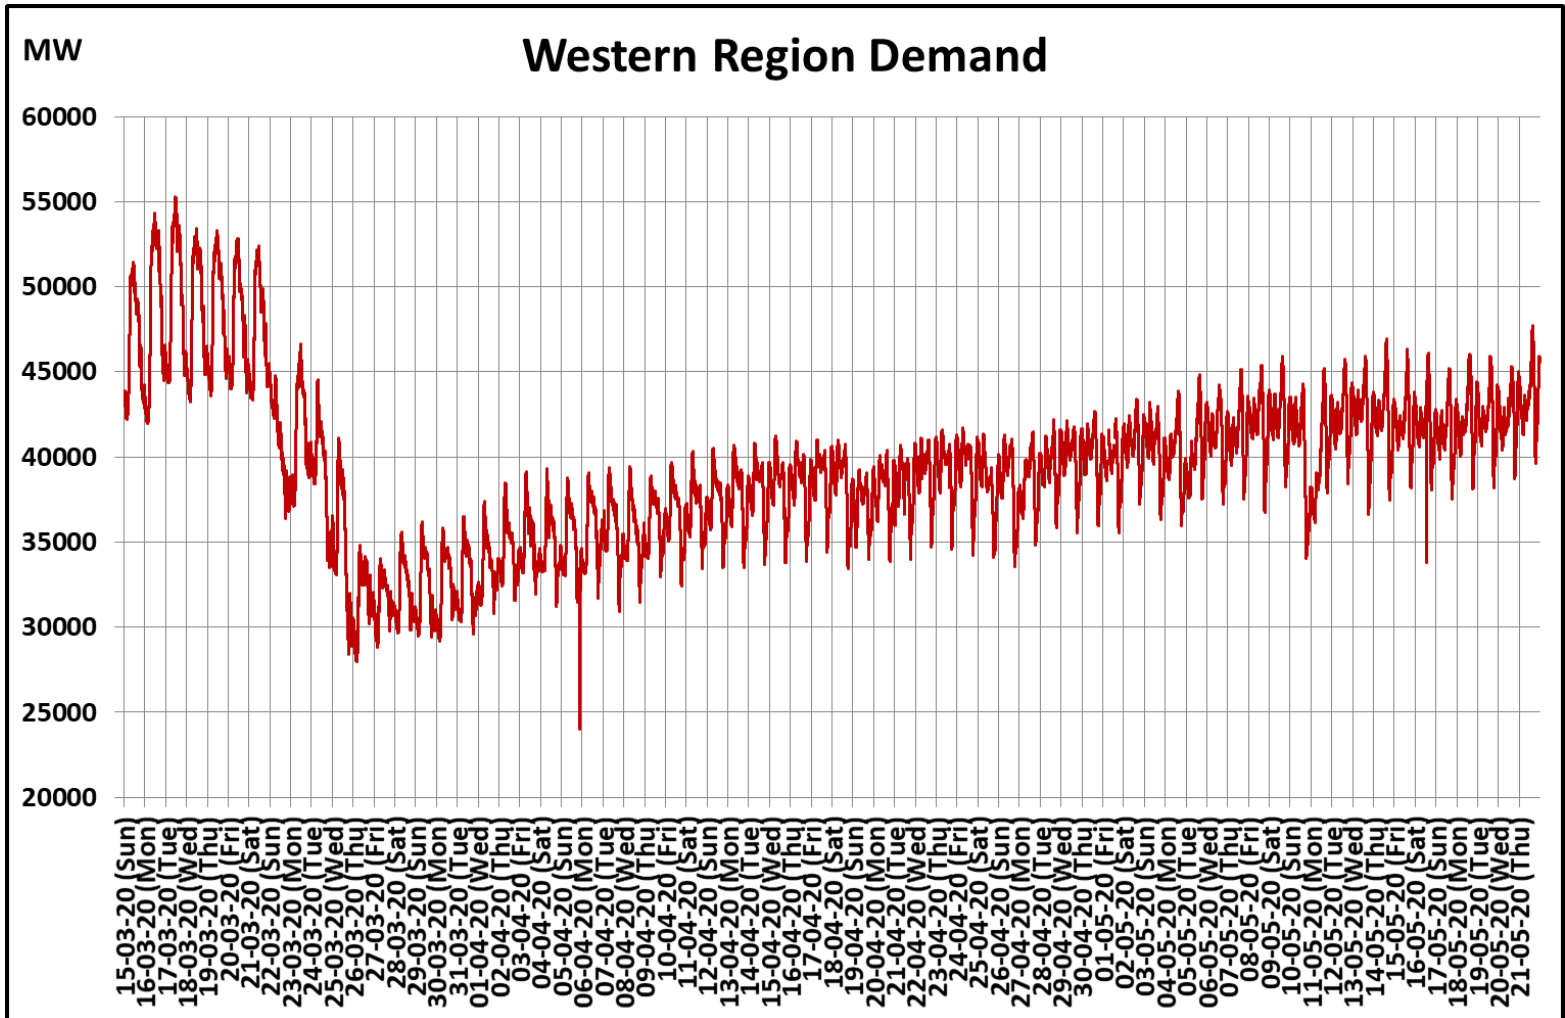

Power System Operation Corporation Limited
National Load Despatch Centre, New Delhi

22 March 2020: Janta Curfew

25 March – 14 April 2020: All-India containment measures vide MHA order no. 40-3/2020-DM-I(A)

5 April 2020: Lighting switch off event at 21:00 hrs for 9 minutes

14 April – 3 May 2020: Extension of all-India containment measures

posoco.in/covid-19