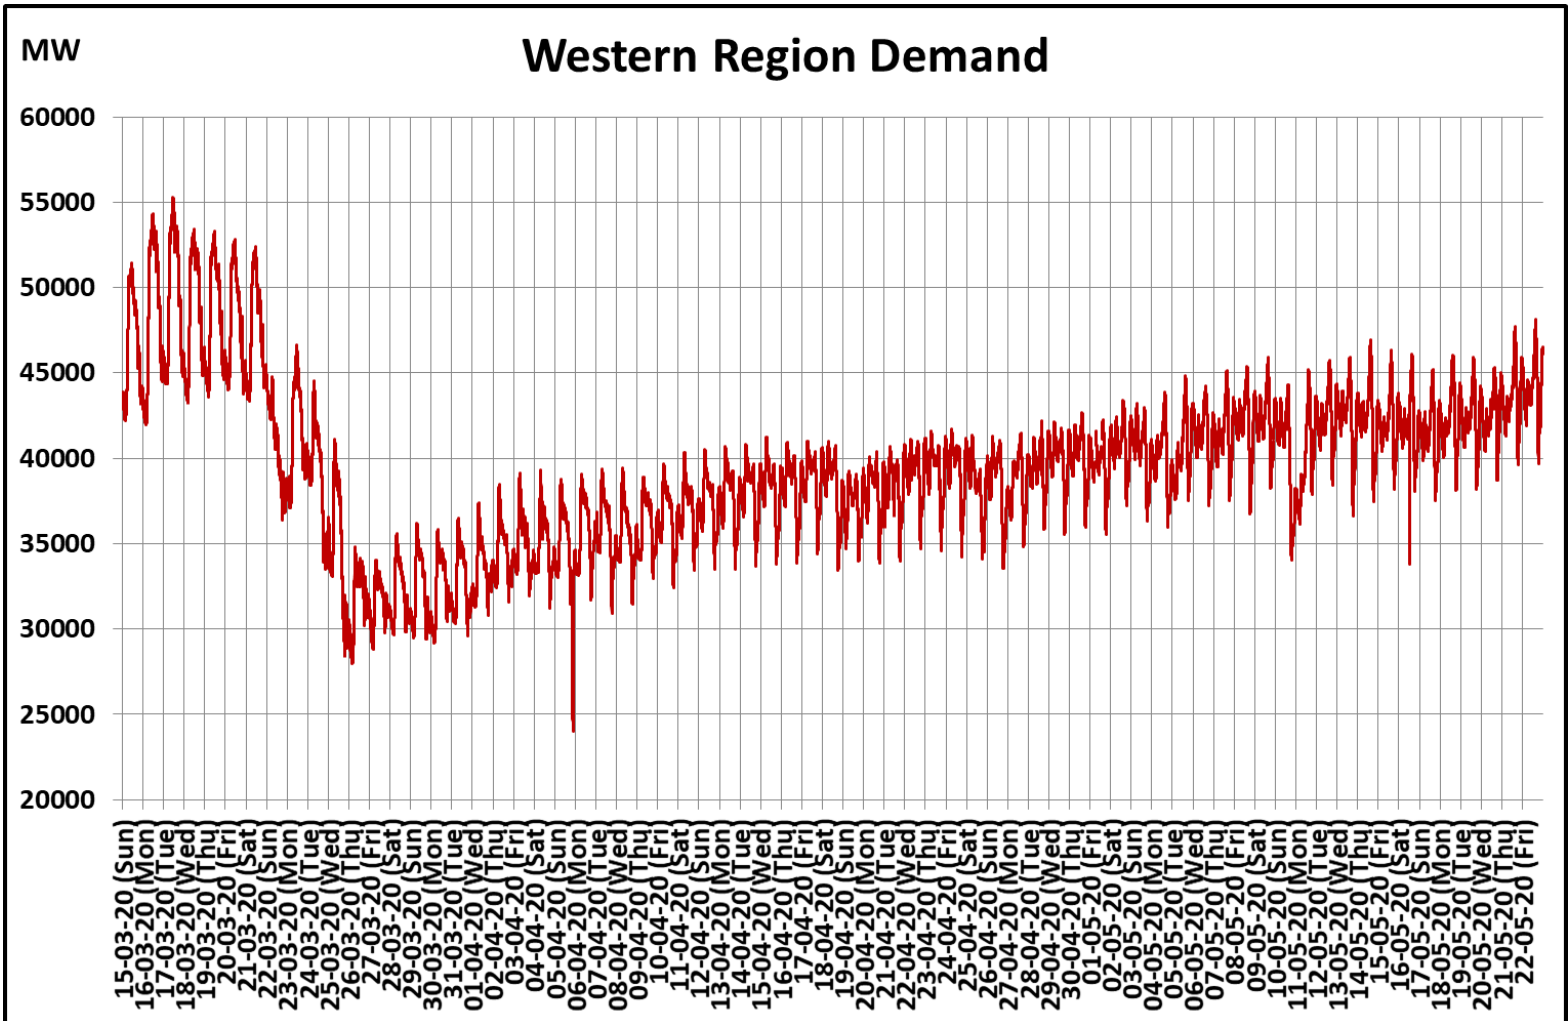

Power System Operation Corporation Limited
National Load Despatch Centre, New Delhi

22 March 2020: *Janta Curfew*

25 March – 14 April 2020: *All-India containment measures vide MHA order no. 40-3/2020-DM-I(A)*

5 April 2020: *Lighting switch off event at 21:00 hrs for 9 minutes*

14 April – 3 May 2020: *Extension of all-India containment measures*

posoco.in/covid-19