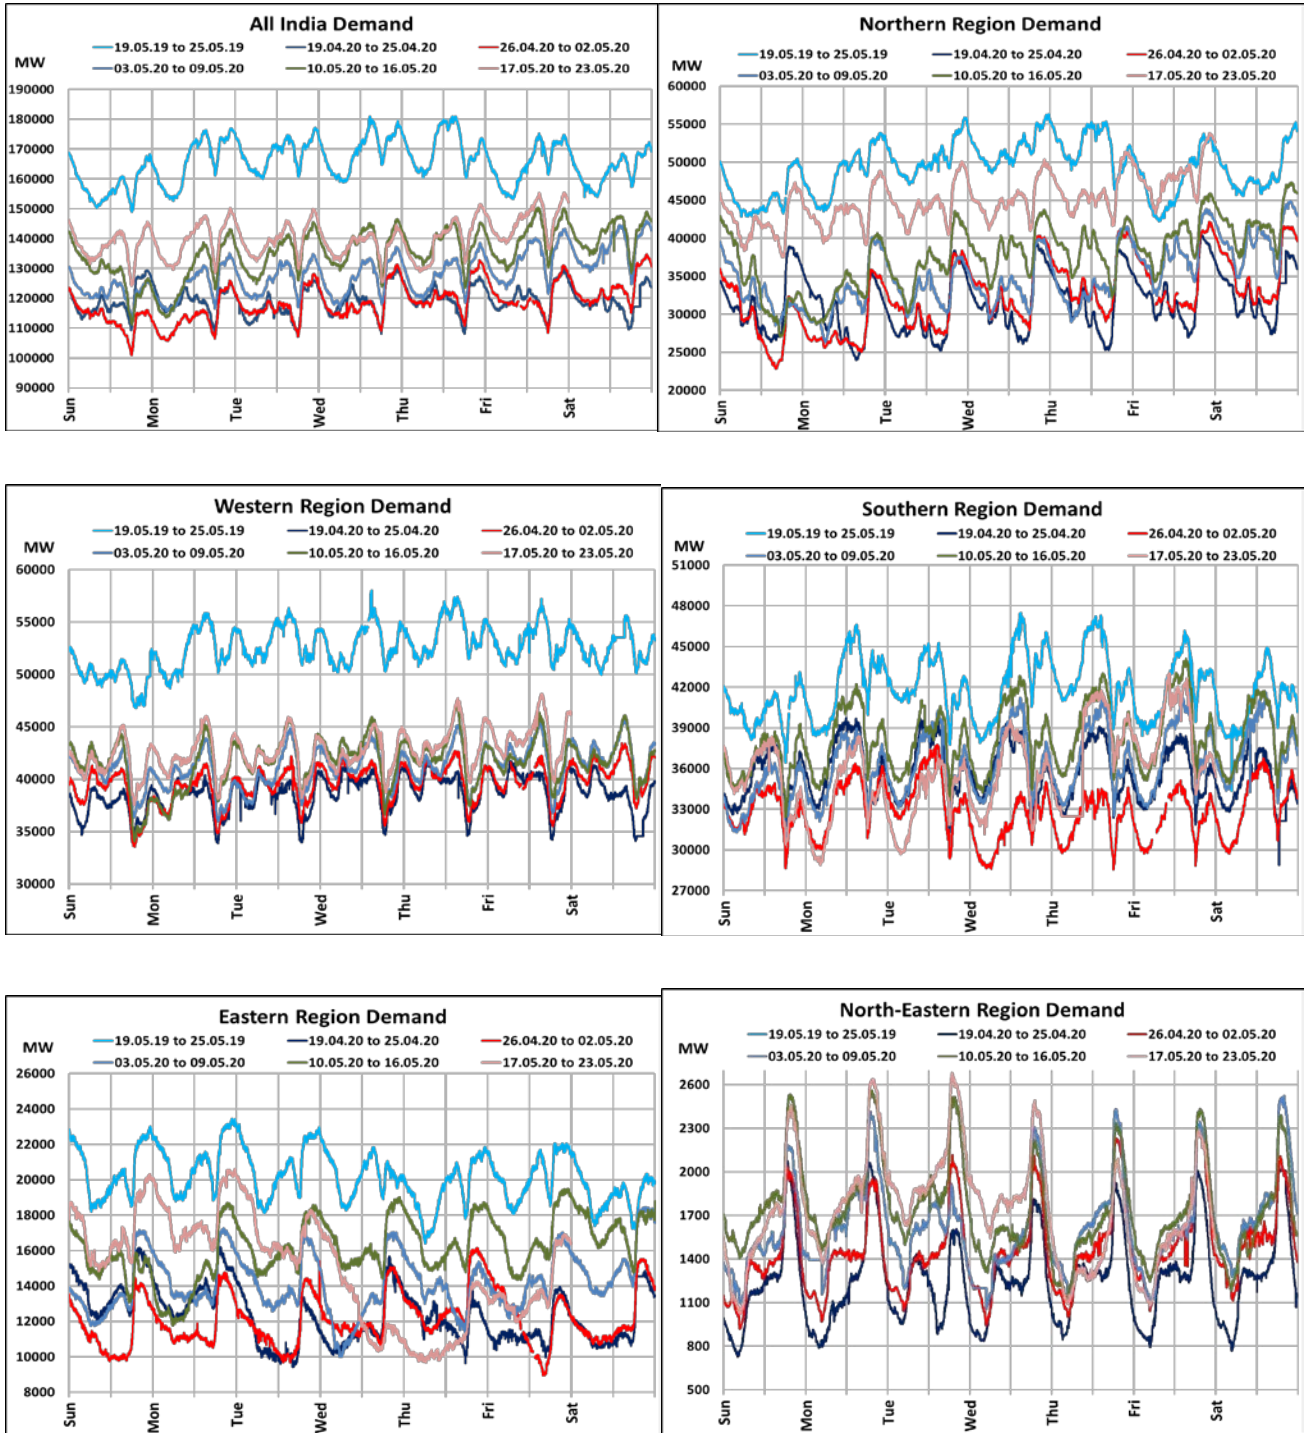

All-India and Region-wise Weekly Demand Patterns during Management of COVID -19

Date	Energy Consumption (GWh)					
	Northern Region	Western Region	Southern Region	Eastern Region	North-Eastern Region	All India
16-May-20	1008	1031	917	415	39	3409
17-May-20	1016	1021	862	411	39	3349
18-May-20	1049	1040	834	428	46	3397
19-May-20	1065	1050	837	405	48	3405
20-May-20	1087	1052	898	294	45	3375
21-May-20	1109	1076	932	269	37	3423
22-May-20	1164	1087	954	325	39	3569

22 March 2020: Janta Curfew

25 March – 14 April 2020: All-India containment measures vide MHA order no. 40-3/2020-DM-I(A)

5 April 2020: Lighting switch off event at 21:00 hrs for 9 minutes

14 April – 31 May 2020: Extension of all-India containment measures

All-India Maximum Demand and Energy Met during Management of COVID -19 in comparison to 2019

22 March 2020: Janta Curfew

25 March – 14 April 2020: All-India containment measures vide MHA order no. 40-3/2020-DM-I(A)

22 March 2020: *Janta Curfew*

25 March – 14 April 2020: *All-India containment measures vide MHA order no. 40-3/2020-DM-I(A)*

5 April 2020: *Lighting switch off event at 21:00 hrs for 9 minutes*

14 April – 3 May 2020: *Extension of all-India containment measures*