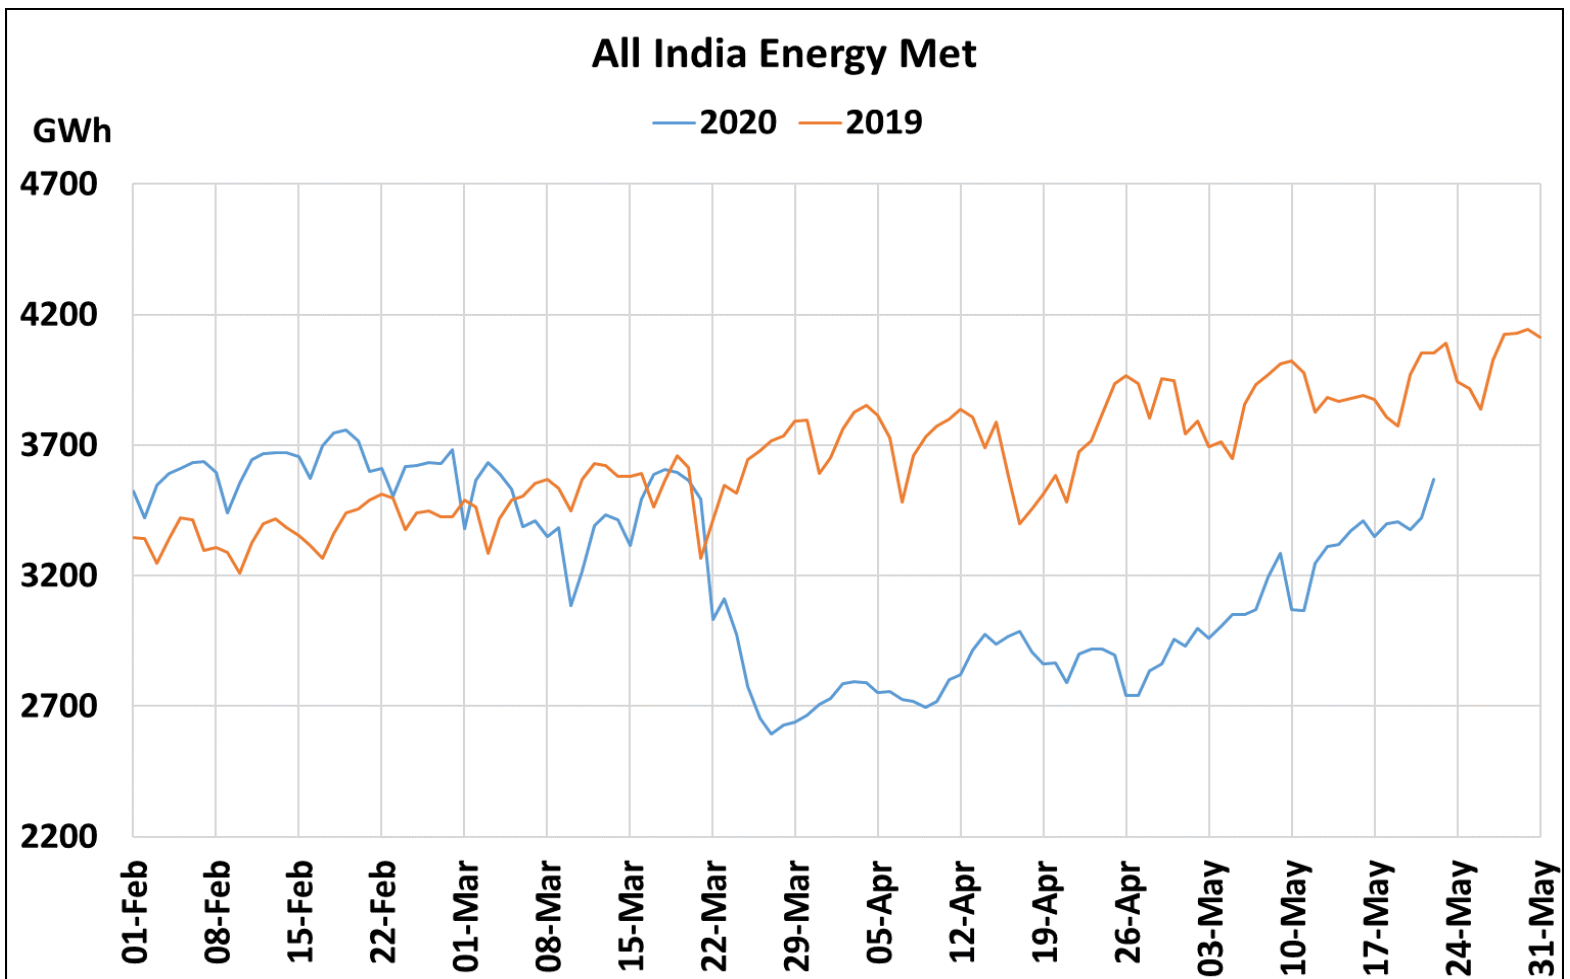

All-India Maximum Demand and Energy Met during Management of COVID -19 in comparison to 2019

22 March 2020: Janta Curfew

25 March – 14 April 2020: All-India containment measures vide MHA order no. 40-3/2020-DM-I(A)

5 April 2020: Lighting switch off event at 21:00 hrs for 9 minutes

14 April – 3 May 2020: Extension of all-India containment measures

posoco.in/covid-19