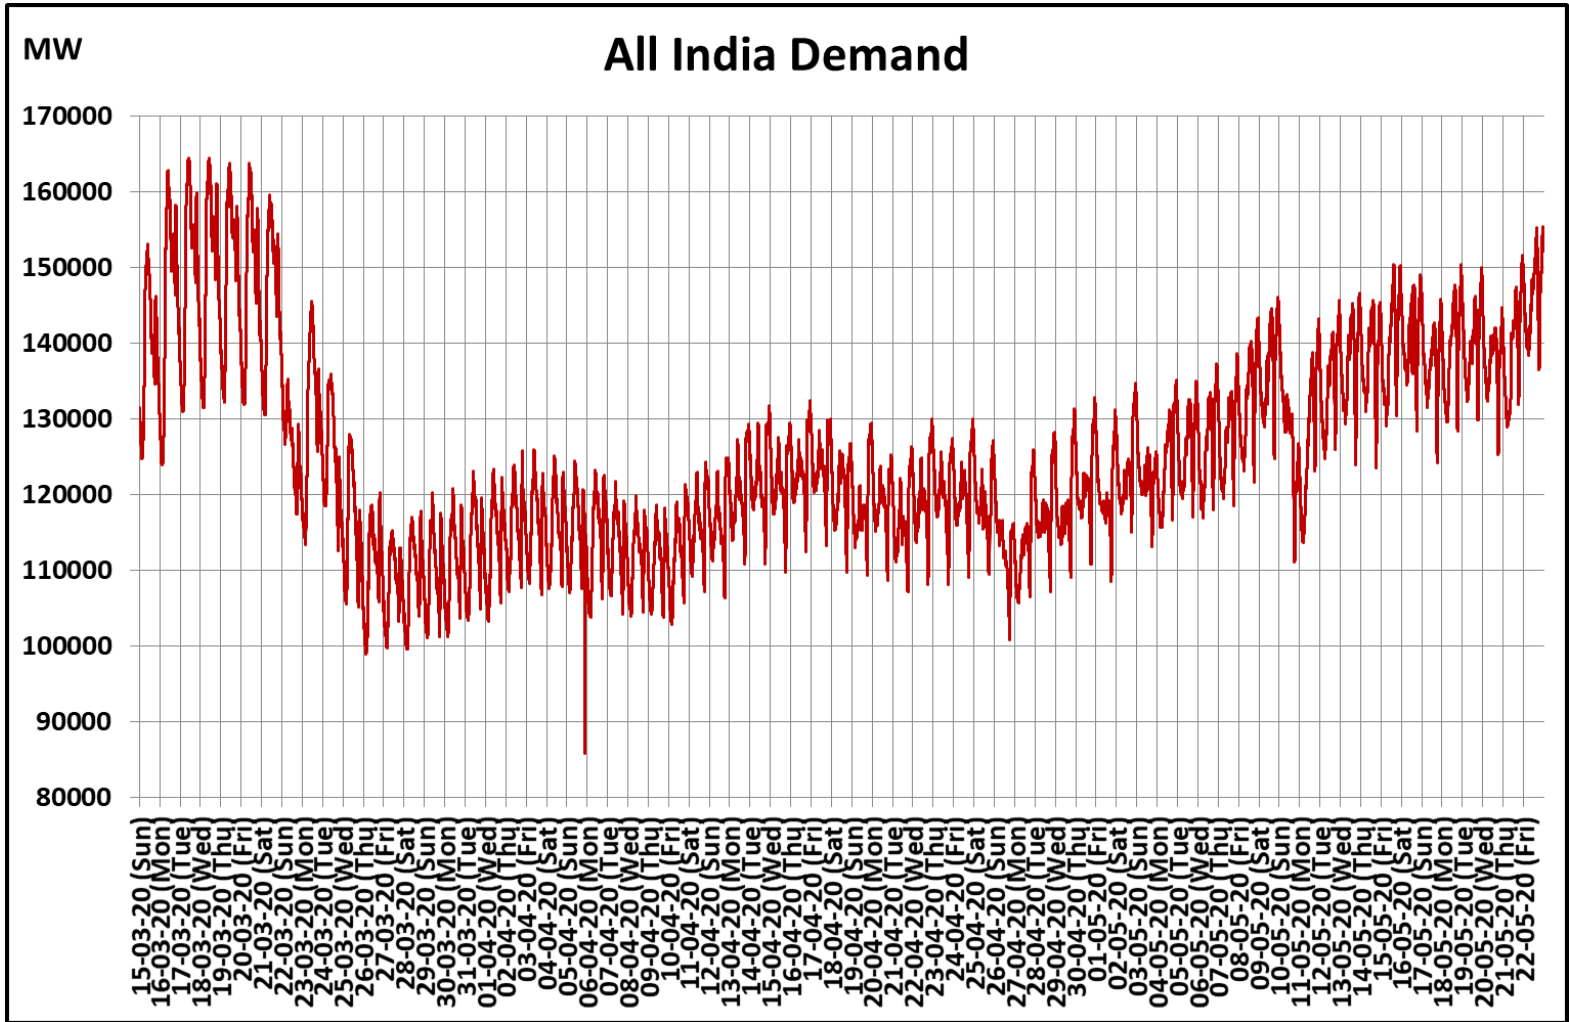

All-India and Region-wise Continuous Demand Patterns during Management of COVID -19

22 March 2020: *Janta Curfew*

25 March – 14 April 2020: *All-India containment measures vide MHA order no. 40-3/2020-DM-I(A)*

5 April 2020: *Lighting switch off event at 21:00 hrs for 9 minutes*

14 April – 3 May 2020: *Extension of all-India containment measures*

posoco.in/covid-19