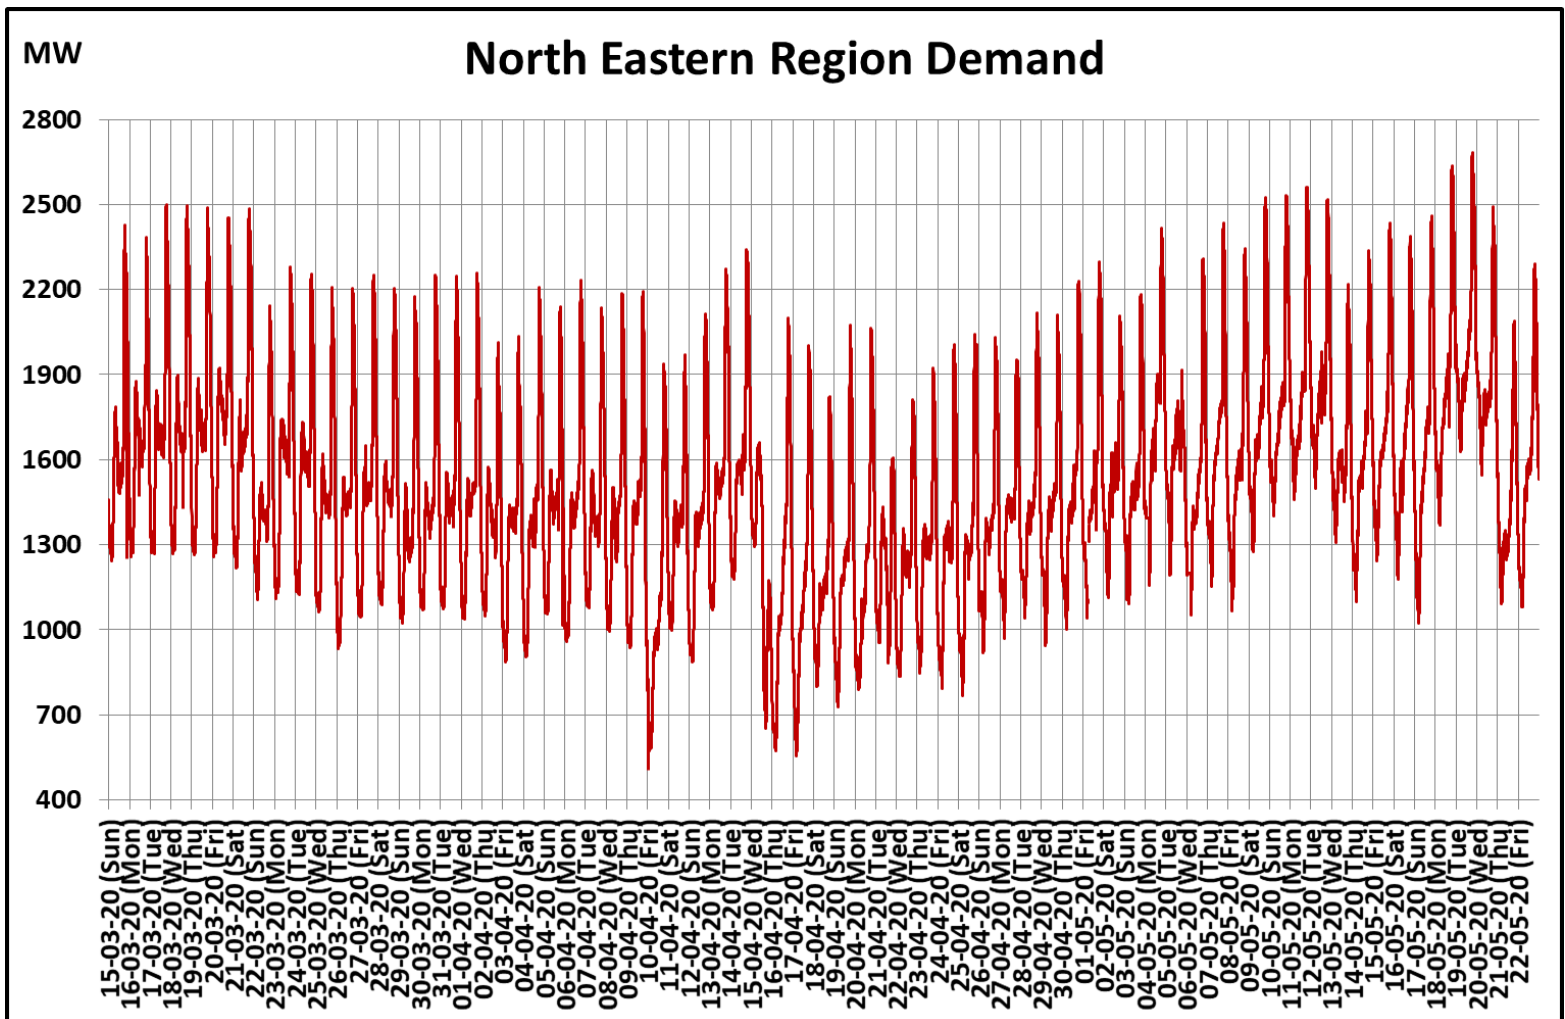

Power System Operation Corporation Limited
National Load Despatch Centre, New Delhi

22 March 2020: Janta Curfew

25 March – 14 April 2020: All-India containment measures vide MHA order no. 40-3/2020-DM-I(A)

5 April 2020: Lighting switch off event at 21:00 hrs for 9 minutes

14 April – 3 May 2020: Extension of all-India containment measures

posoco.in/covid-19