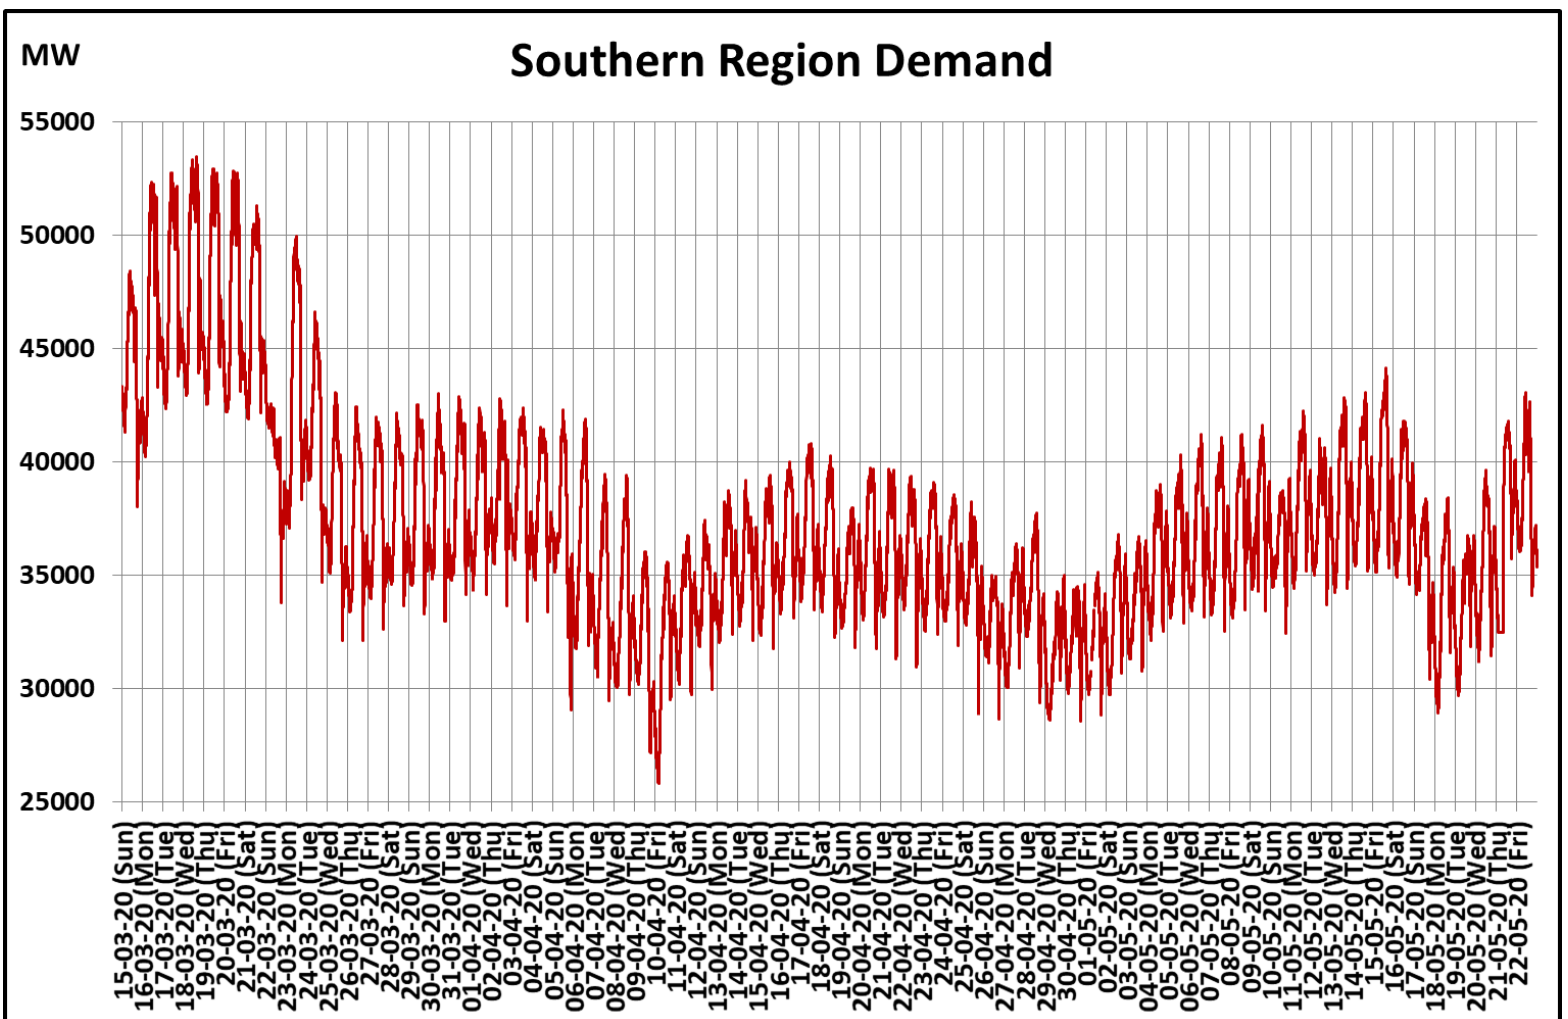

Power System Operation Corporation Limited
National Load Despatch Centre, New Delhi

22 March 2020: *Janta Curfew*

25 March – 14 April 2020: *All-India containment measures vide MHA order no. 40-3/2020-DM-I(A)*

5 April 2020: *Lighting switch off event at 21:00 hrs for 9 minutes*

14 April – 3 May 2020: *Extension of all-India containment measures*

posoco.in/covid-19