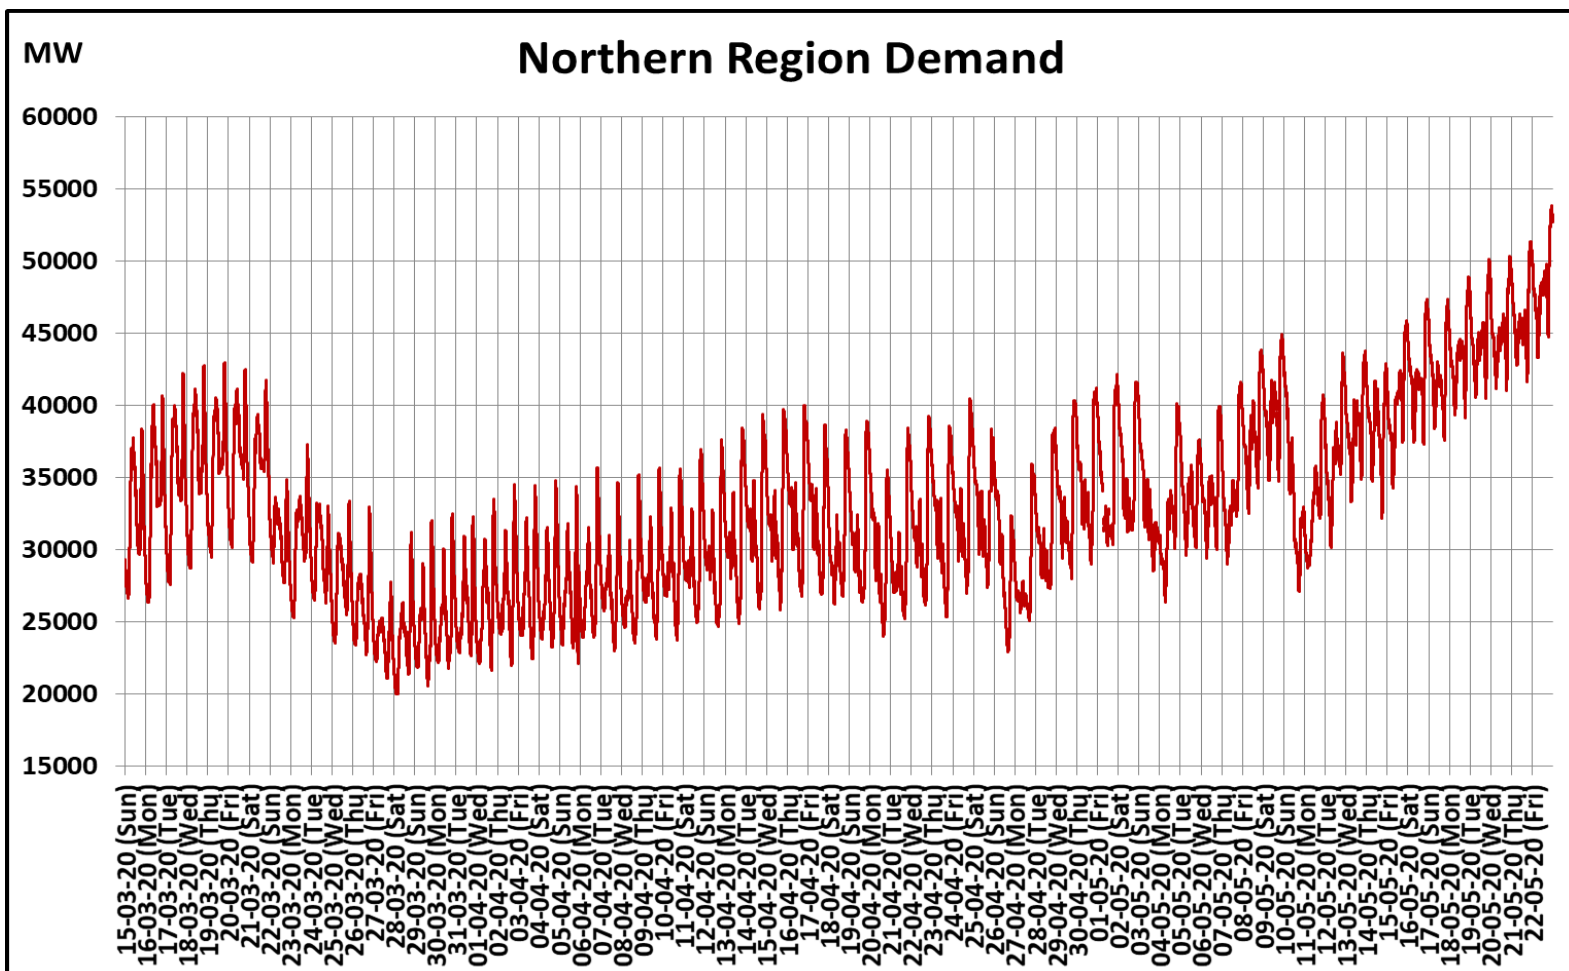

All-India and Region-wise Continuous Demand Patterns during Management of COVID -19

22 March 2020: *Janta Curfew*

25 March – 14 April 2020: *All-India containment measures vide MHA order no. 40-3/2020-DM-I(A)*

5 April 2020: *Lighting switch off event at 21:00 hrs for 9 minutes*

14 April – 3 May 2020: *Extension of all-India containment measures*

posoco.in/covid-19