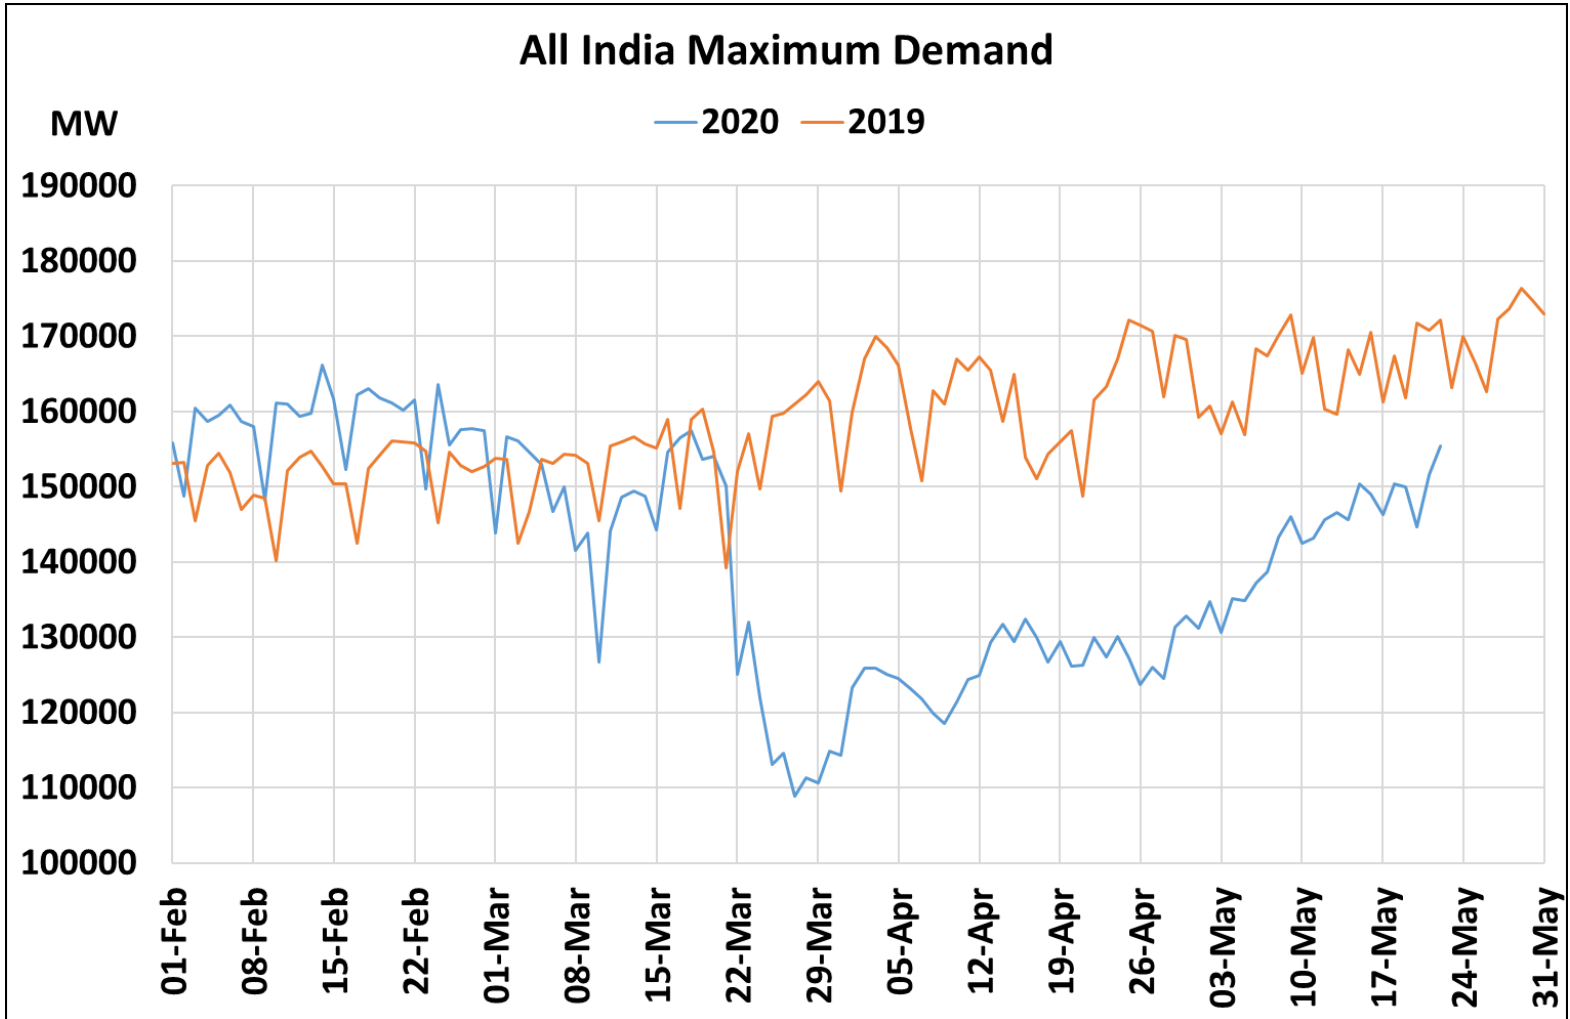

All-India Maximum Demand and Energy Met during Management of COVID -19 in comparison to 2019

22 March 2020: Janta Curfew

25 March – 14 April 2020: All-India containment measures vide MHA order no. 40-3/2020-DM-I(A)

5 April 2020: Lighting switch off event at 21:00 hrs for 9 minutes

14 April – 3 May 2020: Extension of all-India containment measures

posoco.in/covid-19