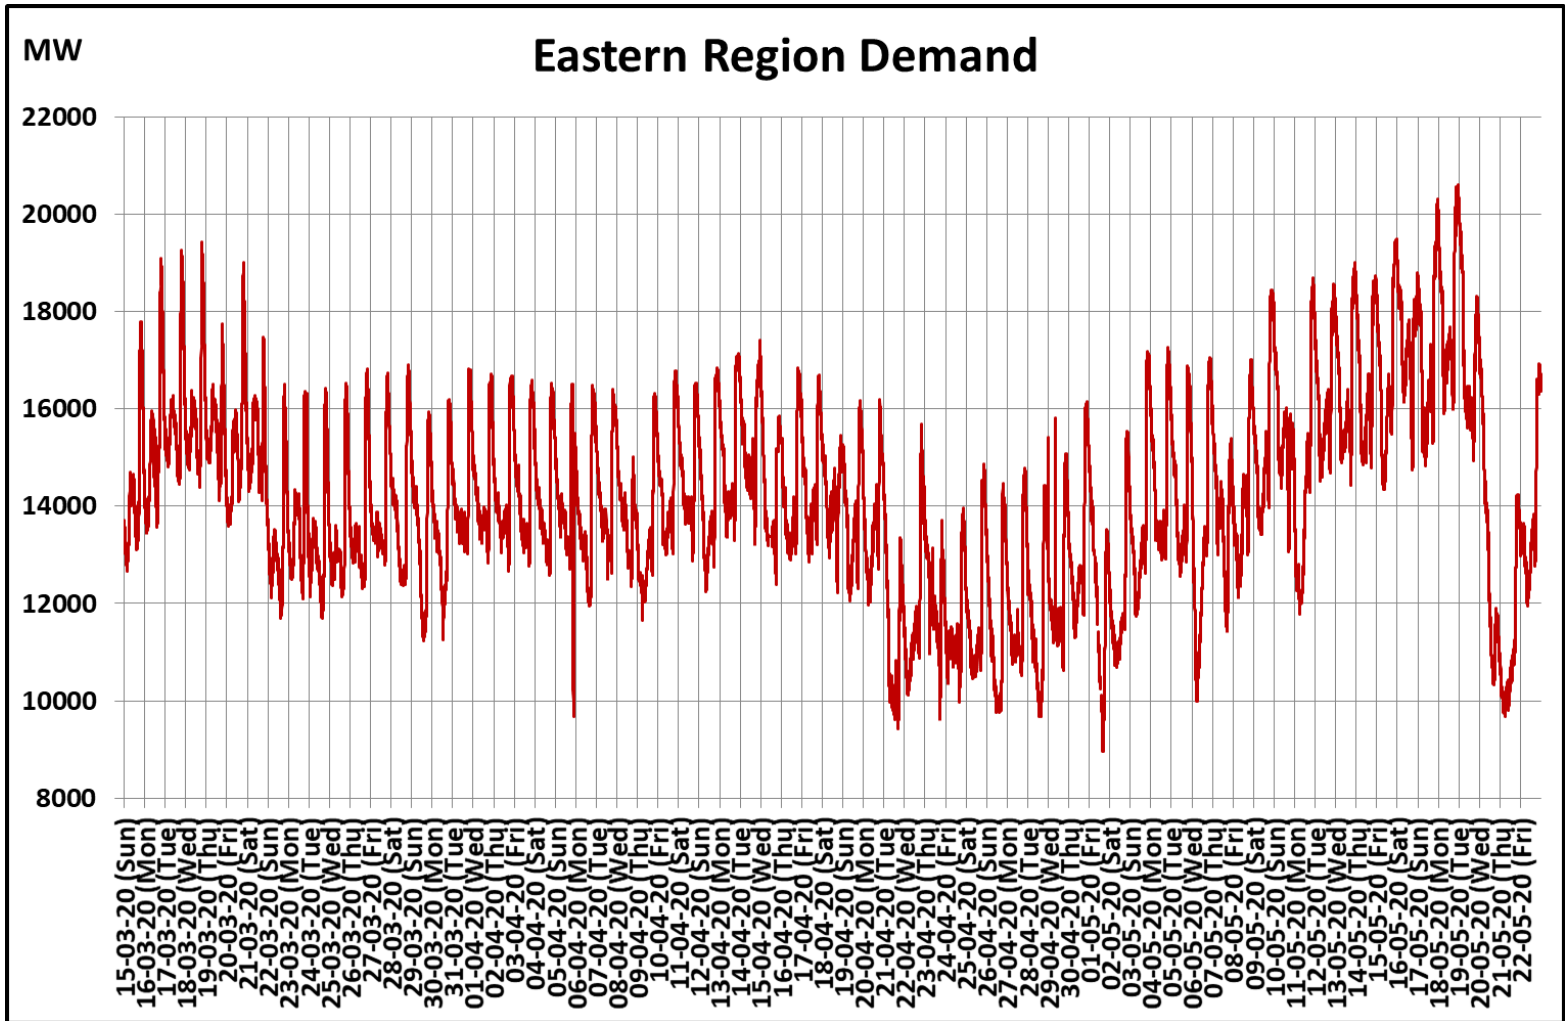

Power System Operation Corporation Limited
National Load Despatch Centre, New Delhi

22 March 2020: Janta Curfew

25 March – 14 April 2020: All-India containment measures vide MHA order no. 40-3/2020-DM-I(A)

5 April 2020: Lighting switch off event at 21:00 hrs for 9 minutes

14 April – 3 May 2020: Extension of all-India containment measures

posoco.in/covid-19