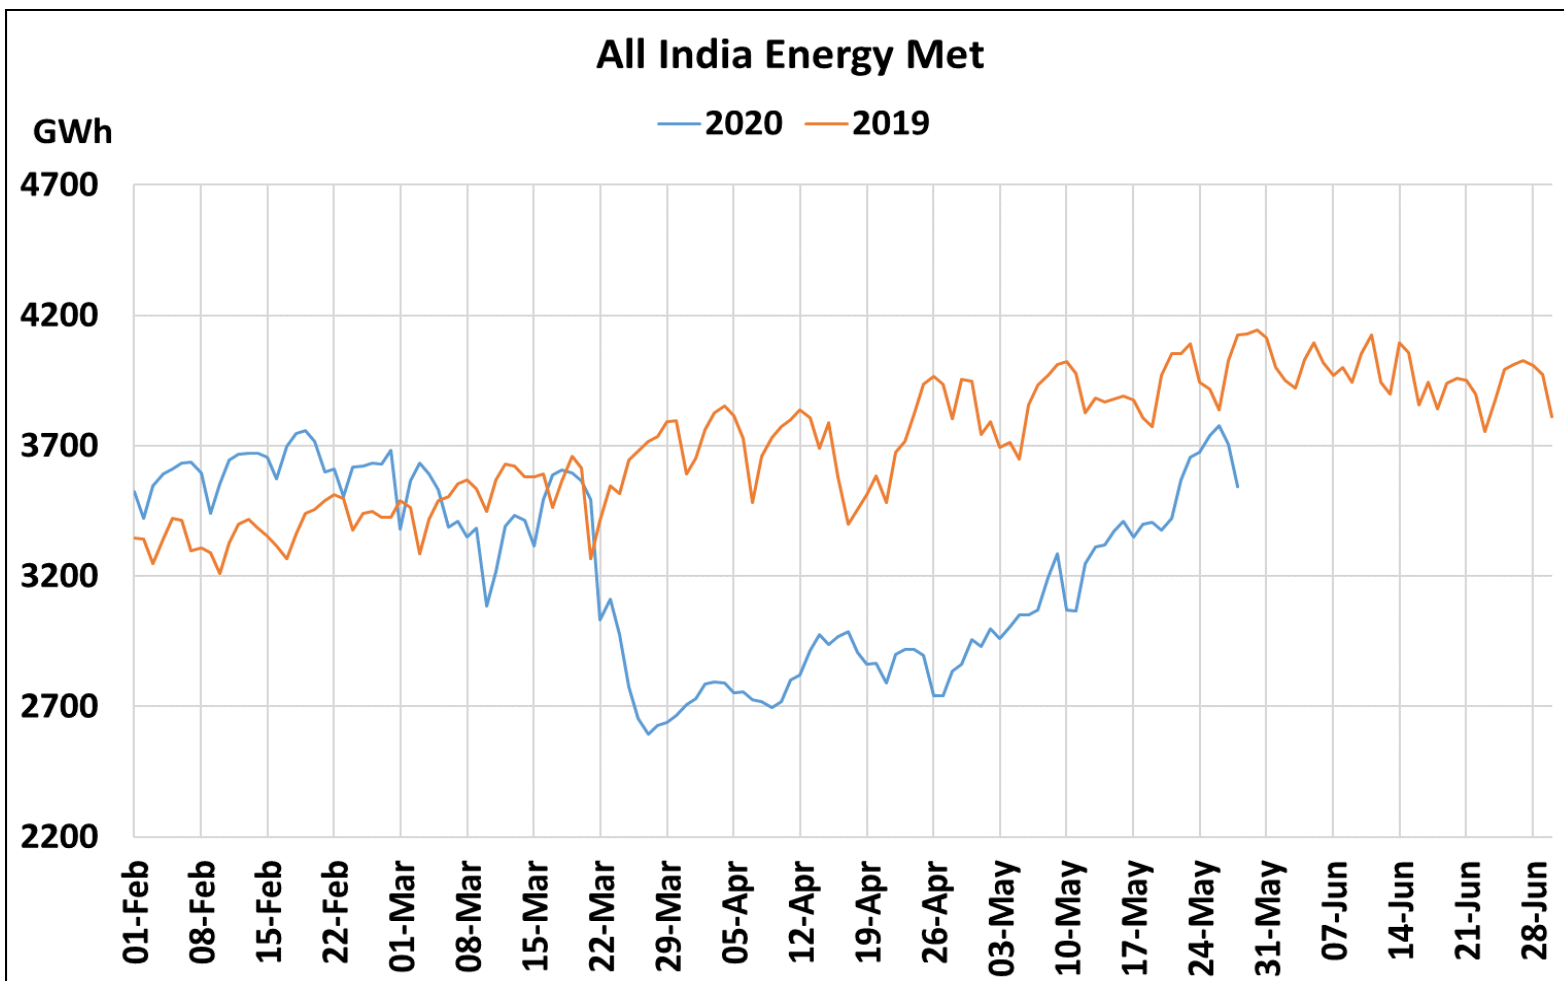

All-India Maximum Demand and Energy Met during Management of COVID -19 in comparison to 2019

22 March 2020: Janta Curfew

25 March – 14 April 2020: All-India containment measures vide MHA order no. 40-3/2020-DM-I(A)

5 April 2020: Lighting switch off event at 21:00 hrs for 9 minutes

14 April – 3 May 2020: Extension of all-India containment measures

posoco.in/covid-19