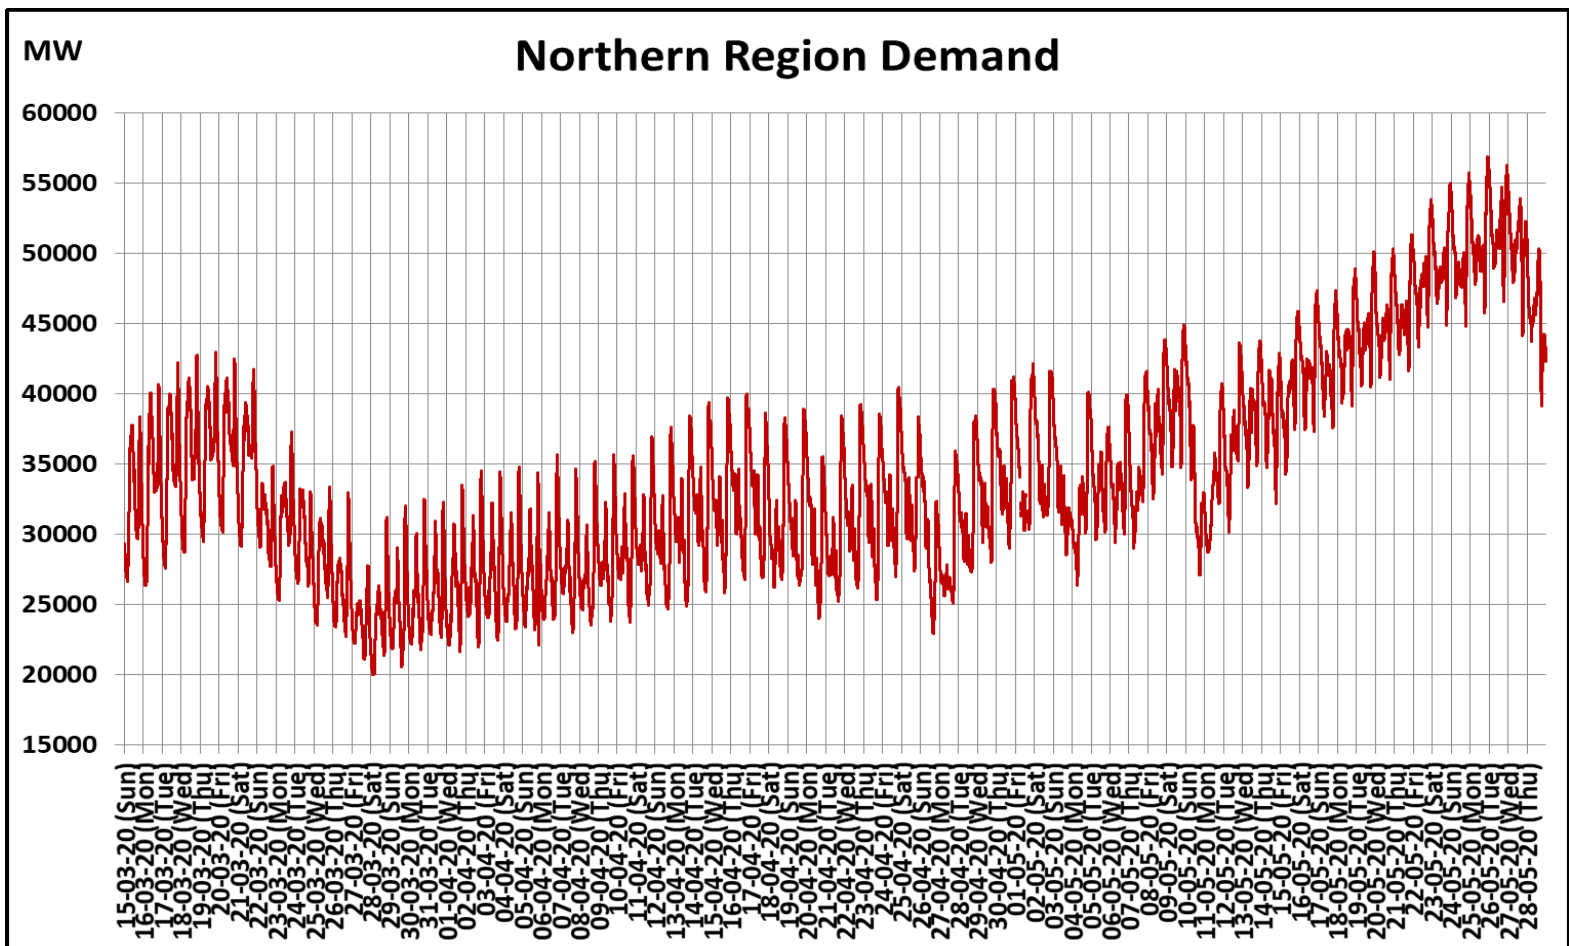

All-India and Region-wise Continuous Demand Patterns during Management of COVID -19

22 March 2020: Janta Curfew

25 March – 14 April 2020: All-India containment measures vide MHA order no. 40-3/2020-DM-I(A)

5 April 2020: Lighting switch off event at 21:00 hrs for 9 minutes

14 April – 3 May 2020: Extension of all-India containment measures

posoco.in/covid-19