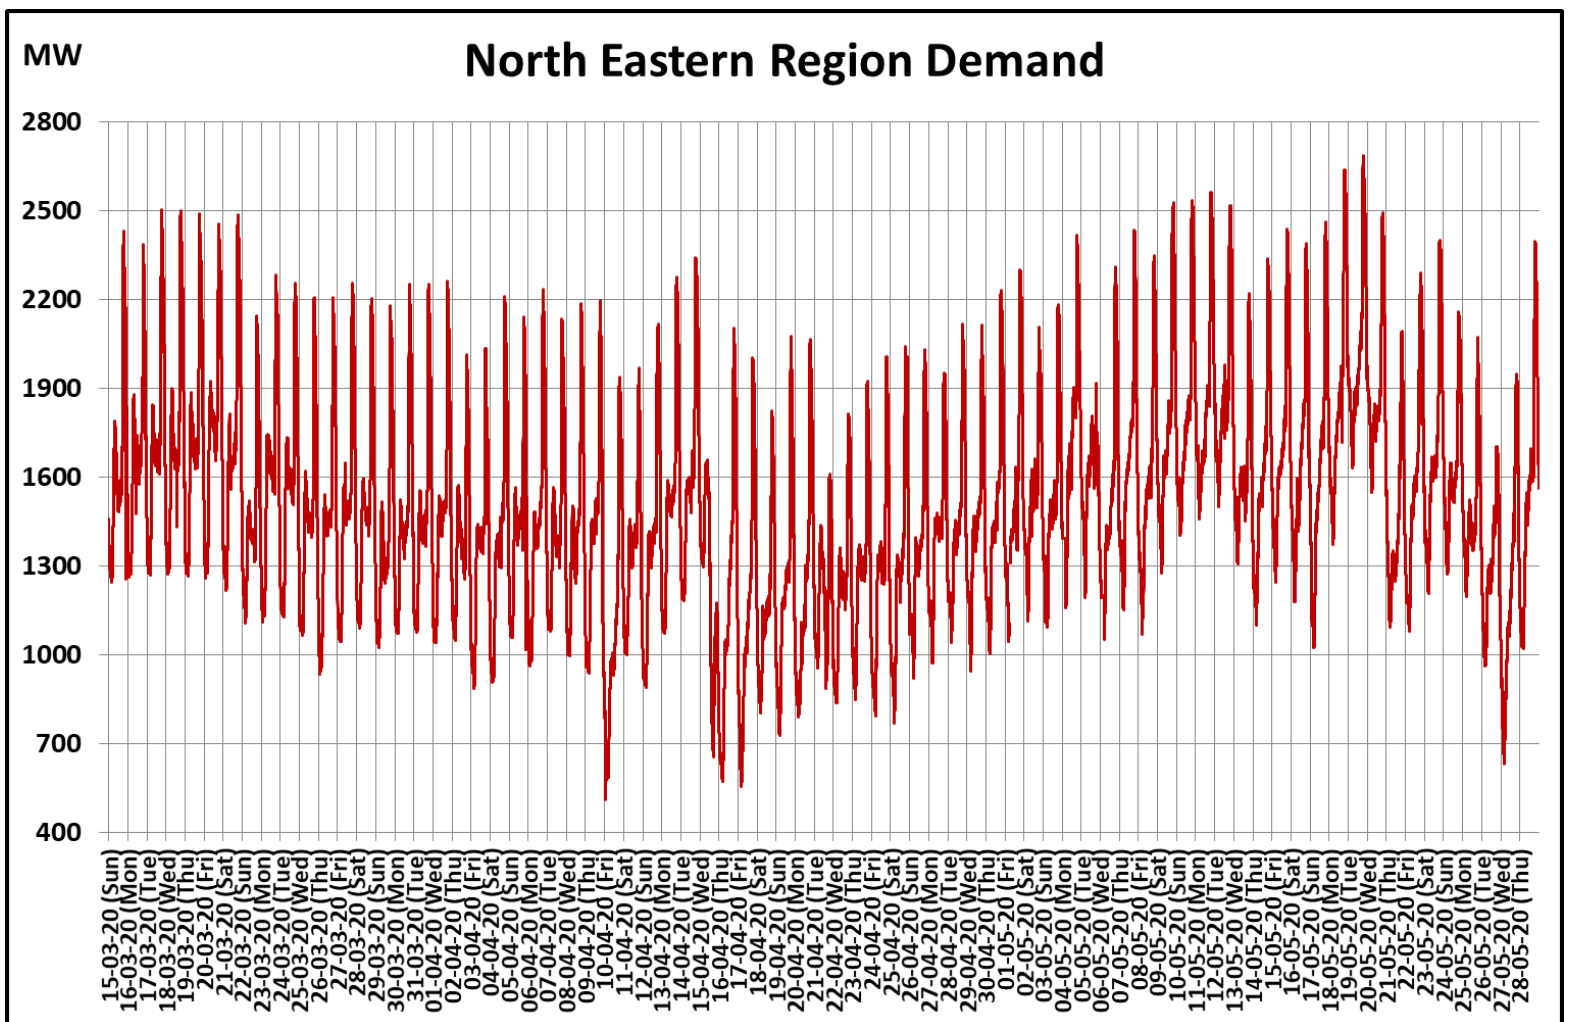

Power System Operation Corporation Limited
National Load Despatch Centre, New Delhi

22 March 2020: Janta Curfew

25 March – 14 April 2020: All-India containment measures vide MHA order no. 40-3/2020-DM-I(A)

5 April 2020: Lighting switch off event at 21:00 hrs for 9 minutes

14 April – 3 May 2020: Extension of all-India containment measures

posoco.in/covid-19