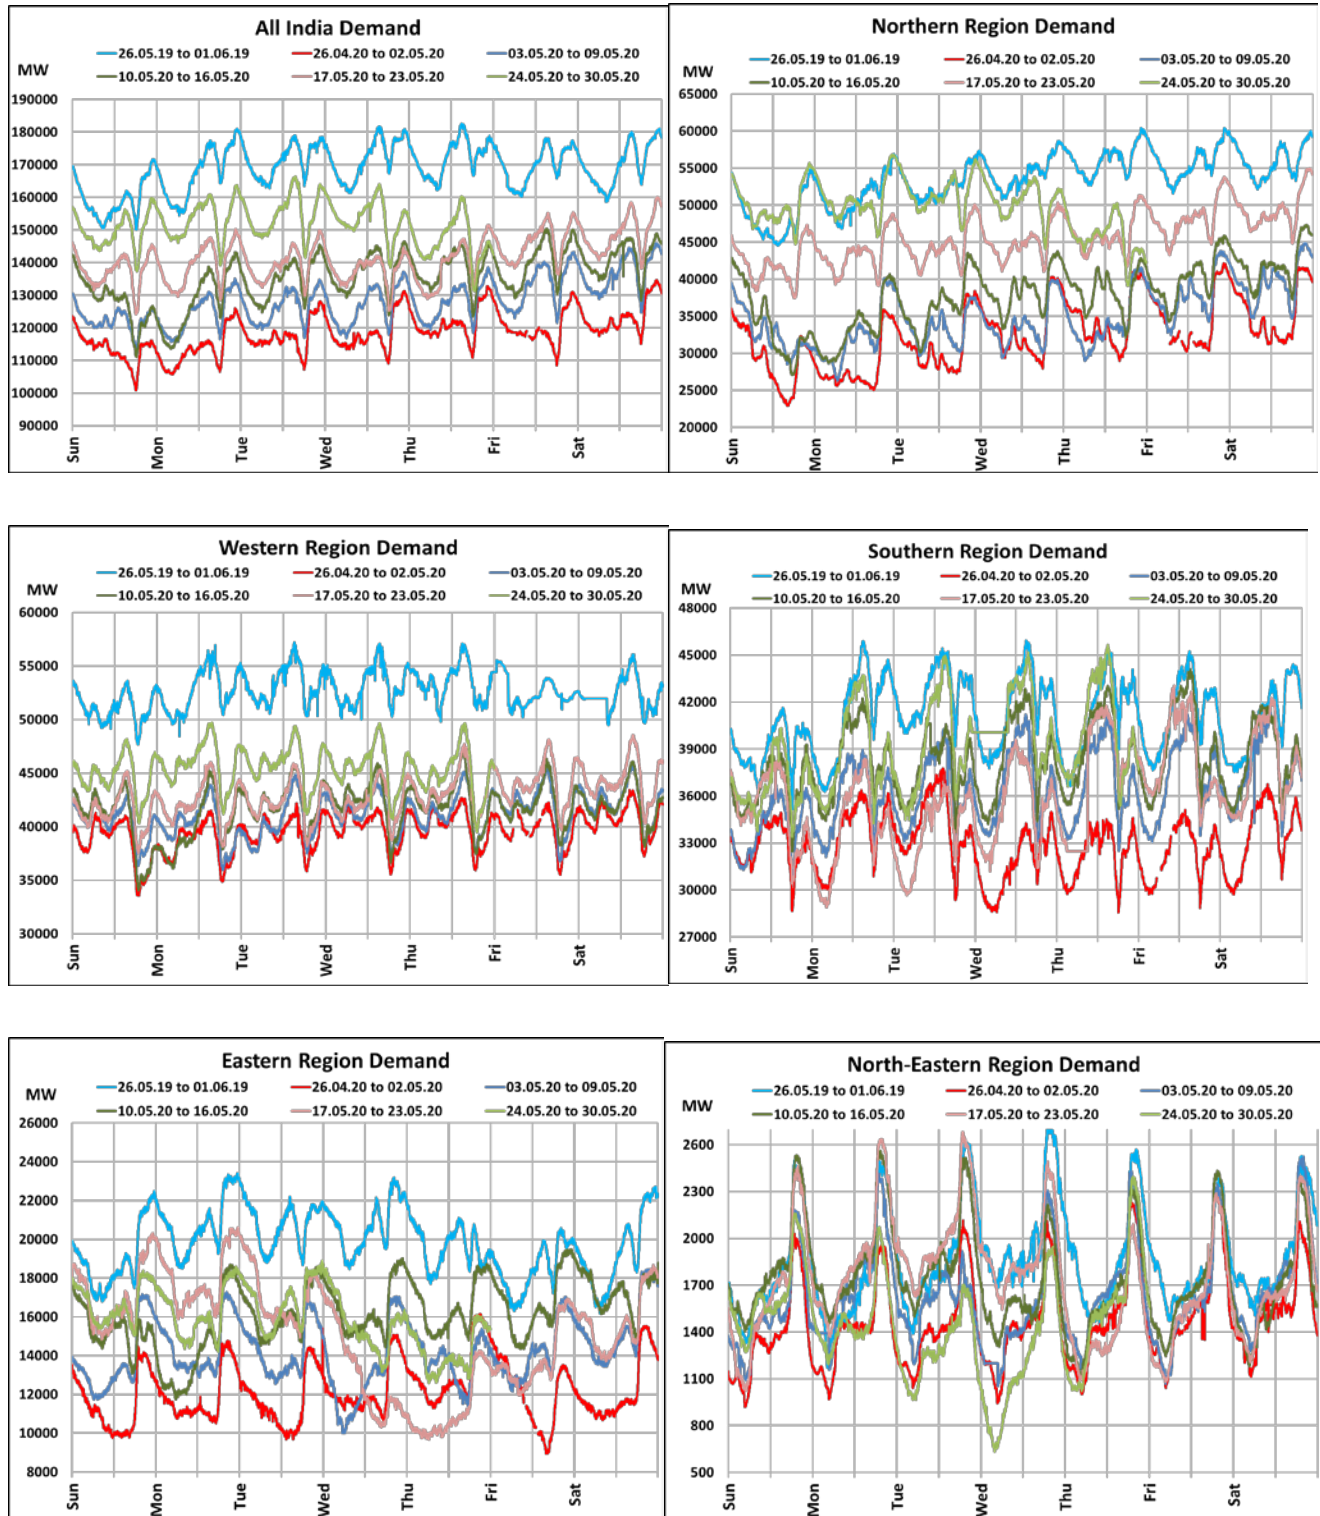

## All-India and Region-wise Weekly Demand Patterns during Management of COVID -19

Date	Energy Consumption (GWh)					
	Northern Region	Western Region	Southern Region	Eastern Region	North-Eastern Region	All India
22-May-20	1164	1087	954	325	39	3569
23-May-20	1192	1095	959	369	41	3656
24-May-20	1201	1100	938	396	39	3675
25-May-20	1229	1125	960	390	37	3740
26-May-20	1250	1133	962	401	29	3775
27-May-20	1226	1129	969	351	30	3706
<b>28-May-20</b>	<b>1101</b>	<b>1121</b>	<b>957</b>	<b>323</b>	<b>39</b>	<b>3541</b>

22 March 2020: Janta Curfew

25 March – 14 April 2020: All-India containment measures vide MHA order no. 40-3/2020-DM-I(A)

5 April 2020: Lighting switch off event at 21:00 hrs for 9 minutes

14 April – 31 May 2020: Extension of all-India containment measures

## All-India Maximum Demand and Energy Met during Management of COVID -19 in comparison to 2019

22 March 2020: Janta Curfew

25 March – 14 April 2020: All-India containment measures vide MHA order no. 40-3/2020-DM-I(A)