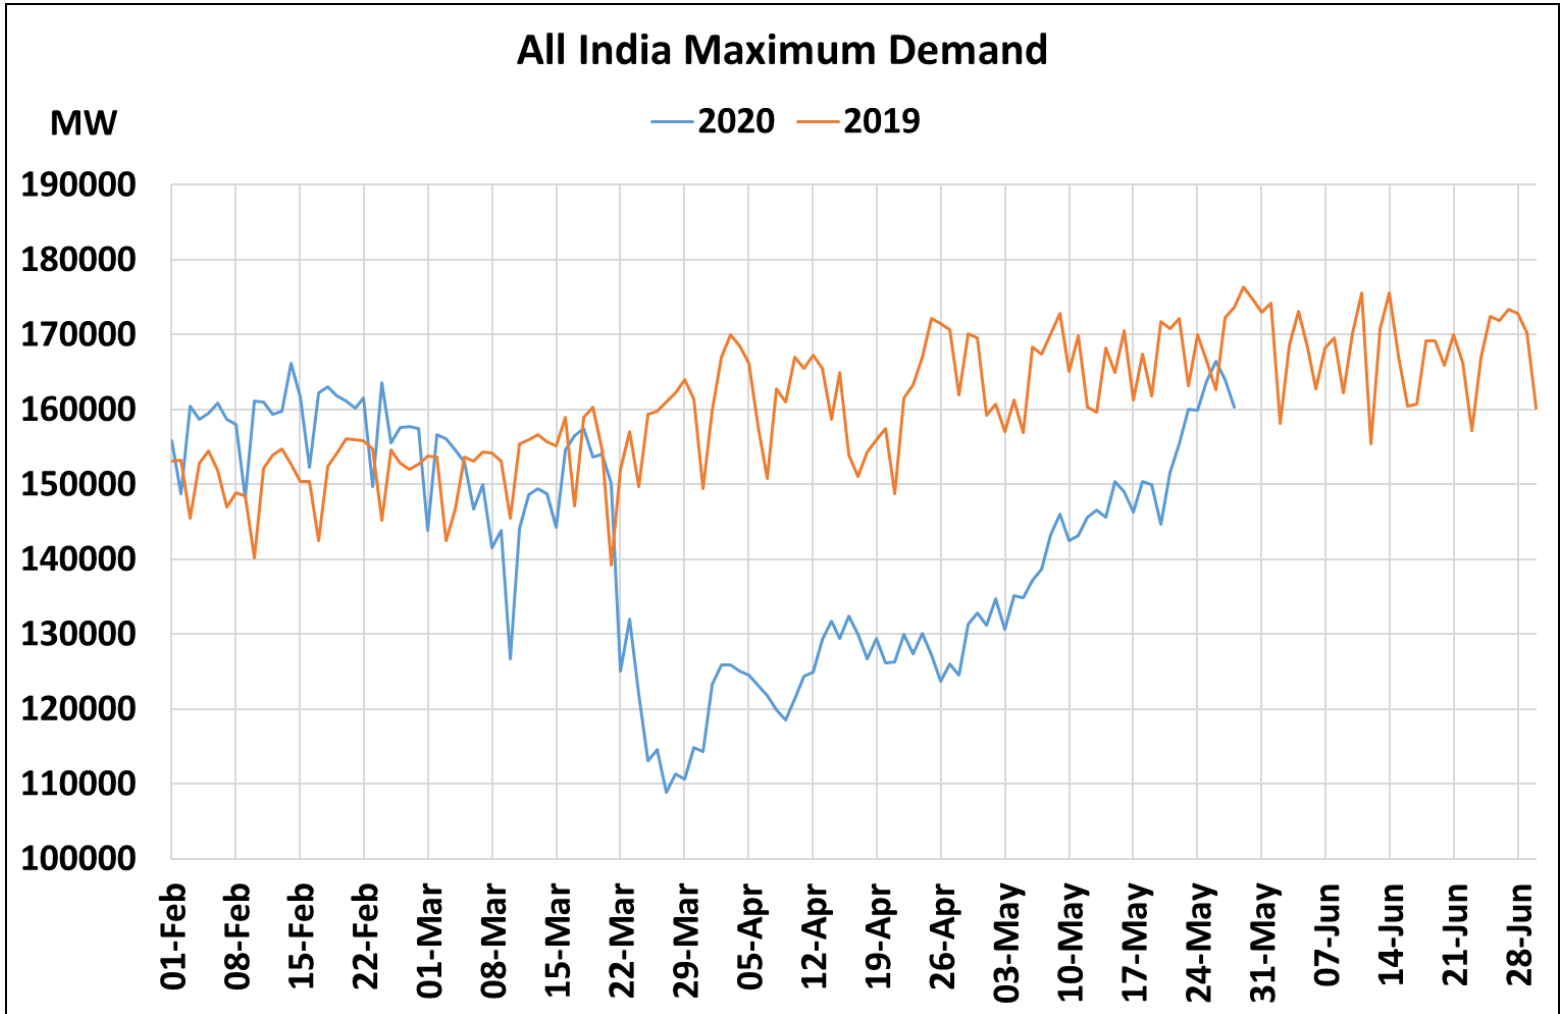

All-India Maximum Demand and Energy Met during Management of COVID -19 in comparison to 2019

22 March 2020: Janta Curfew

25 March – 14 April 2020: All-India containment measures vide MHA order no. 40-3/2020-DM-I(A)

5 April 2020: Lighting switch off event at 21:00 hrs for 9 minutes

14 April – 3 May 2020: Extension of all-India containment measures

posoco.in/covid-19