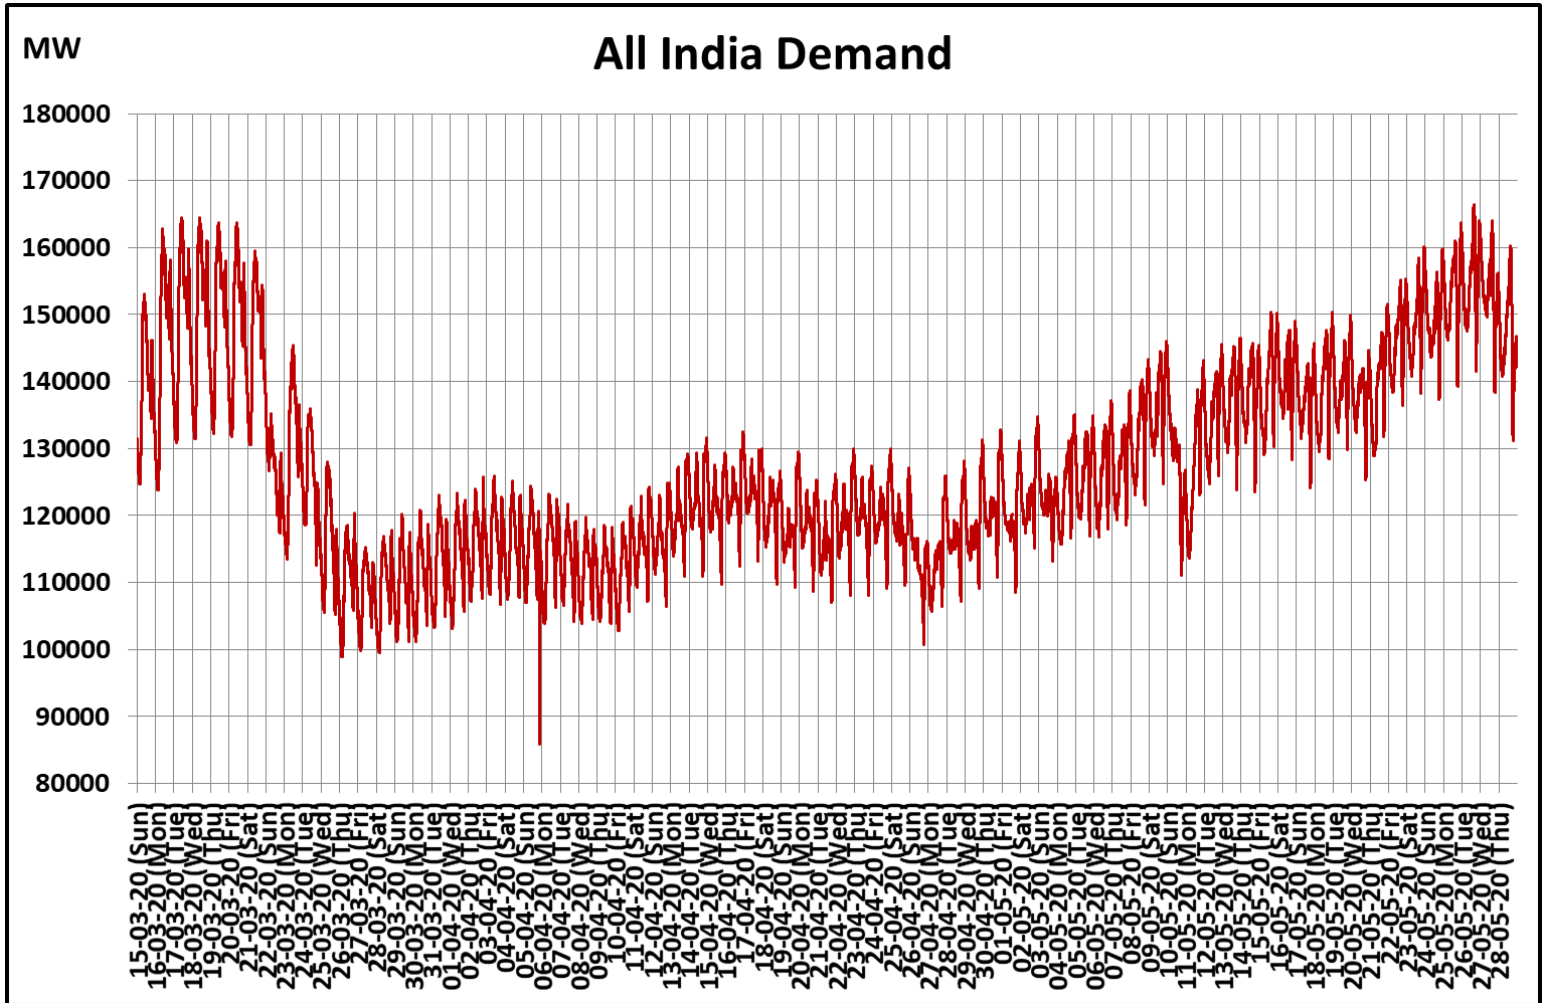

All-India and Region-wise Continuous Demand Patterns during Management of COVID -19

22 March 2020: Janta Curfew

25 March – 14 April 2020: All-India containment measures vide MHA order no. 40-3/2020-DM-I(A)

5 April 2020: Lighting switch off event at 21:00 hrs for 9 minutes

14 April – 3 May 2020: Extension of all-India containment measures

posoco.in/covid-19