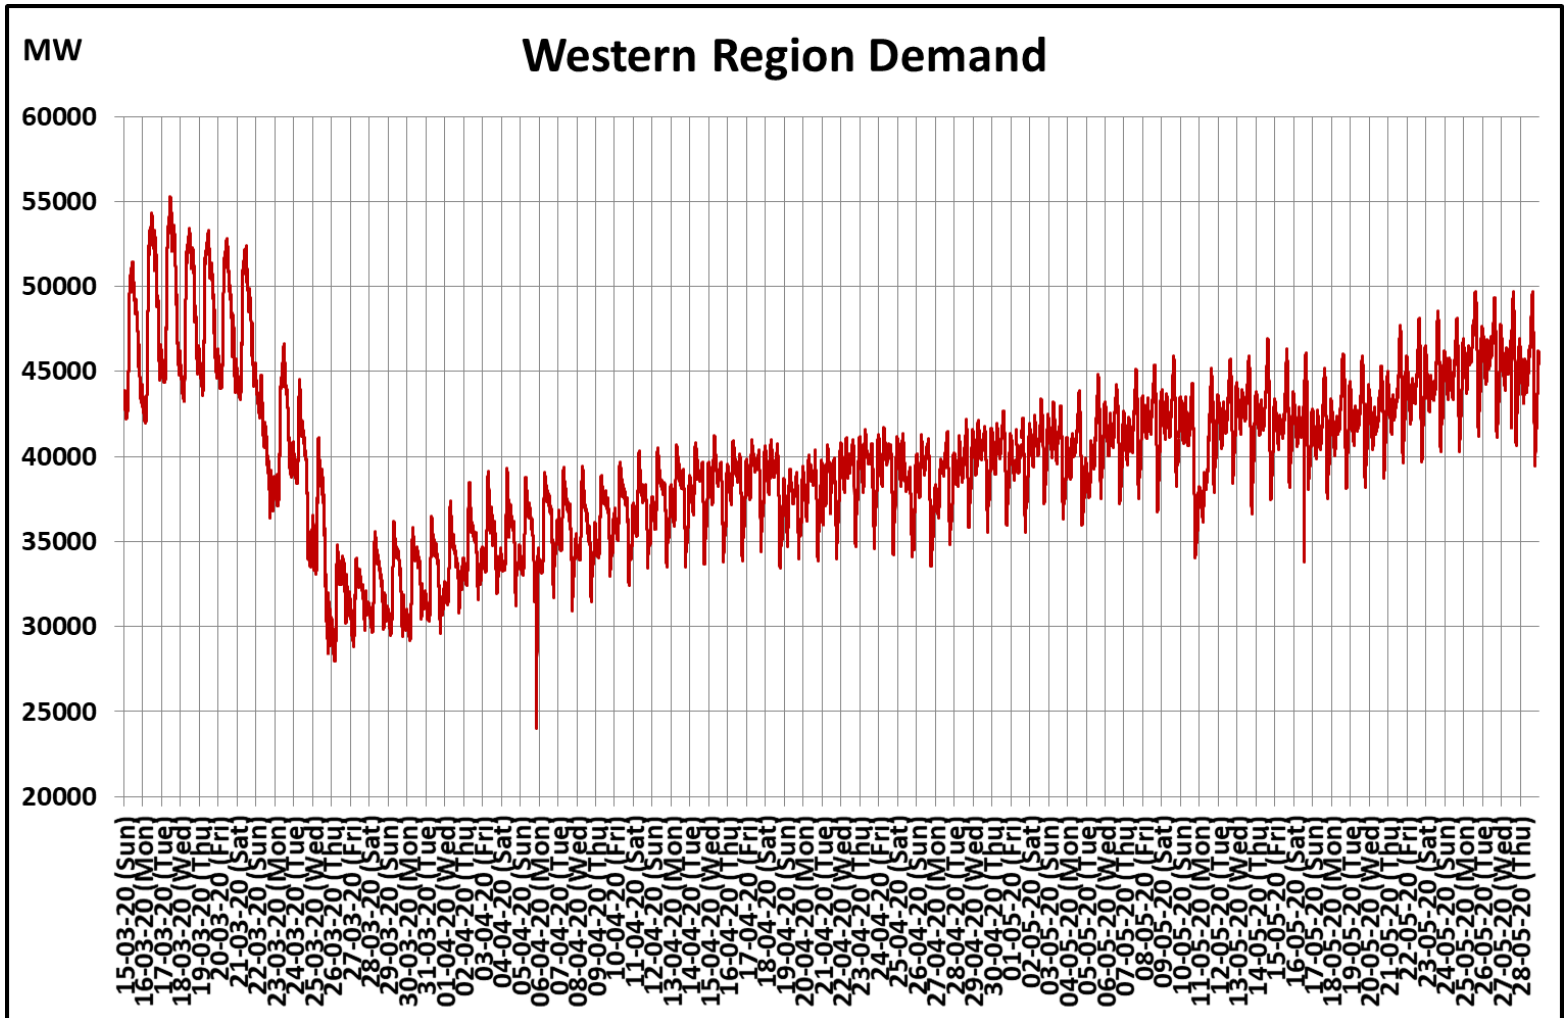

22 March 2020: Janta Curfew

25 March – 14 April 2020: All-India containment measures vide MHA order no. 40-3/2020-DM-I(A)

5 April 2020: Lighting switch off event at 21:00 hrs for 9 minutes

14 April – 3 May 2020: Extension of all-India containment measures