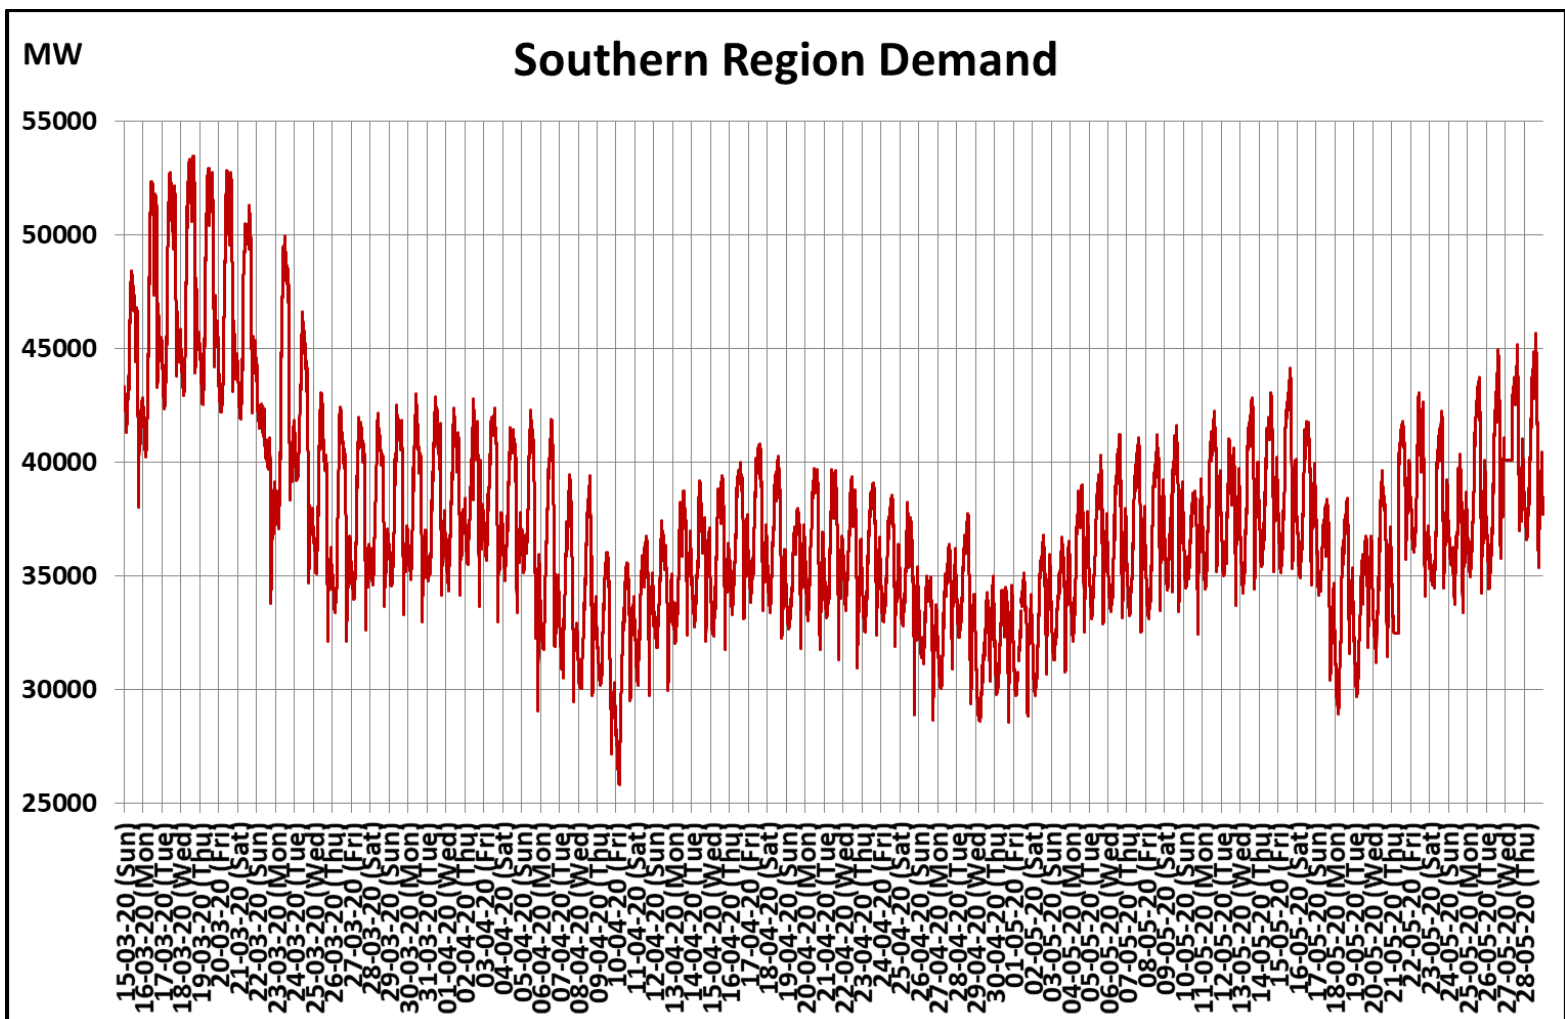

22 March 2020: Janta Curfew

25 March – 14 April 2020: All-India containment measures vide MHA order no. 40-3/2020-DM-I(A)

5 April 2020: Lighting switch off event at 21:00 hrs for 9 minutes

14 April – 3 May 2020: Extension of all-India containment measures