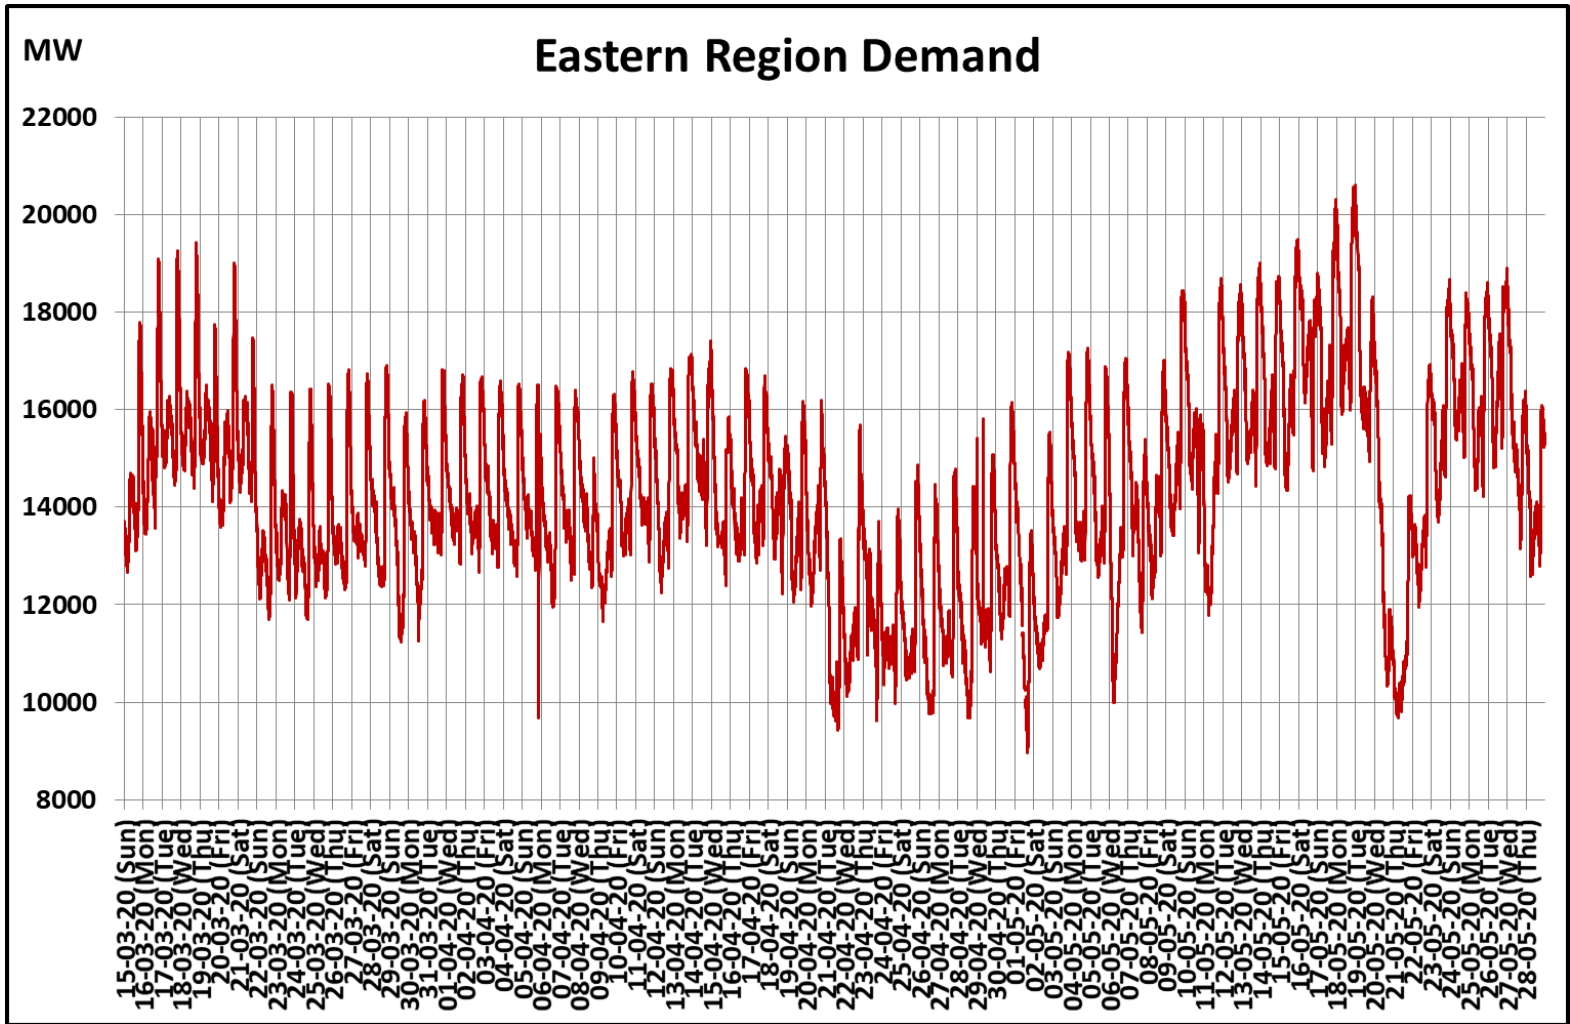

Power System Operation Corporation Limited
National Load Despatch Centre, New Delhi

22 March 2020: Janta Curfew

25 March – 14 April 2020: All-India containment measures vide MHA order no. 40-3/2020-DM-I(A)

5 April 2020: Lighting switch off event at 21:00 hrs for 9 minutes

14 April – 3 May 2020: Extension of all-India containment measures

posoco.in/covid-19