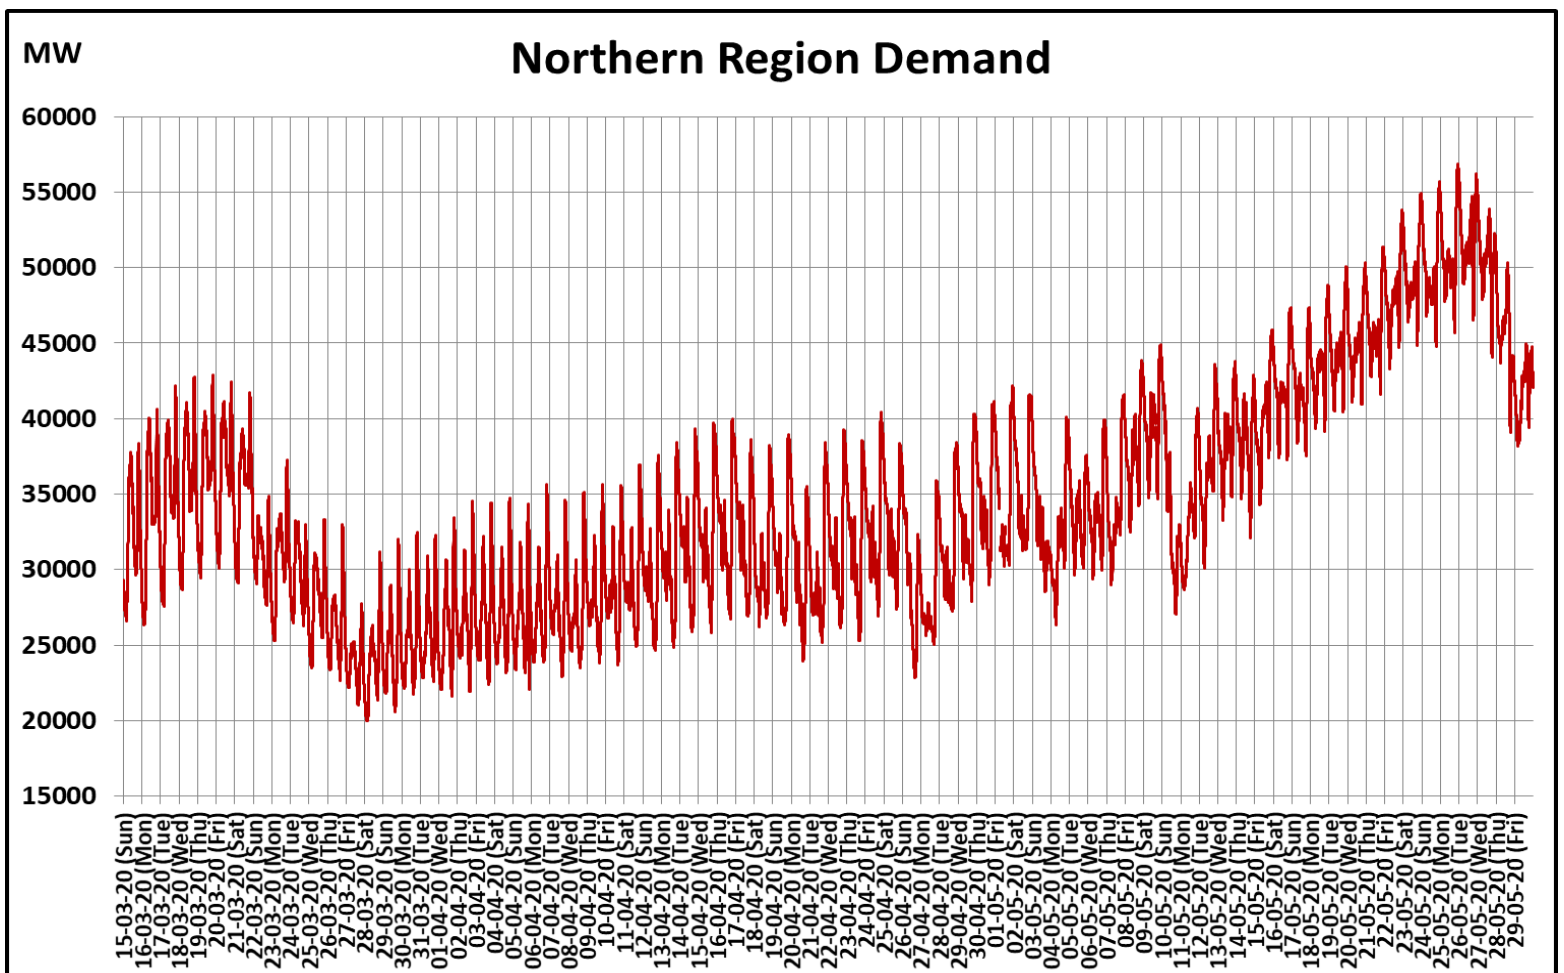

All-India and Region-wise Continuous Demand Patterns during Management of COVID -19

22 March 2020: Janta Curfew

25 March – 14 April 2020: All-India containment measures vide MHA order no. 40-3/2020-DM-I(A)

5 April 2020: Lighting switch off event at 21:00 hrs for 9 minutes

14 April – 3 May 2020: Extension of all-India containment measures

posoco.in/covid-19