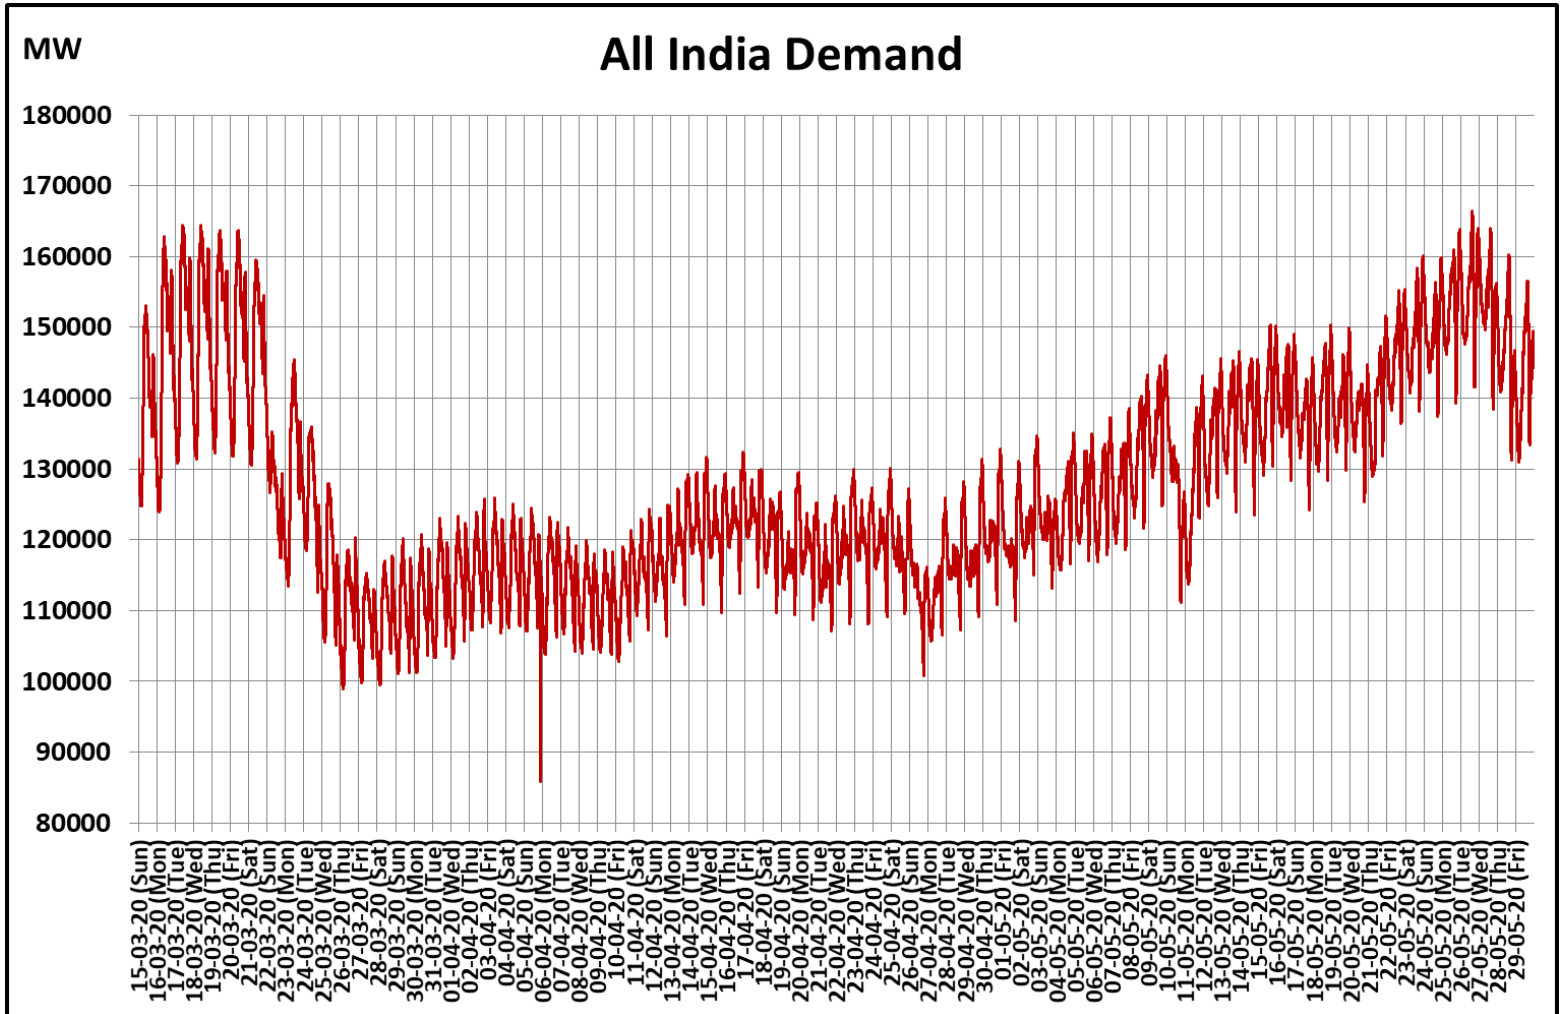

All-India and Region-wise Continuous Demand Patterns during Management of COVID -19

22 March 2020: Janta Curfew

25 March – 14 April 2020: All-India containment measures vide MHA order no. 40-3/2020-DM-I(A)

5 April 2020: Lighting switch off event at 21:00 hrs for 9 minutes

14 April – 3 May 2020: Extension of all-India containment measures

posoco.in/covid-19