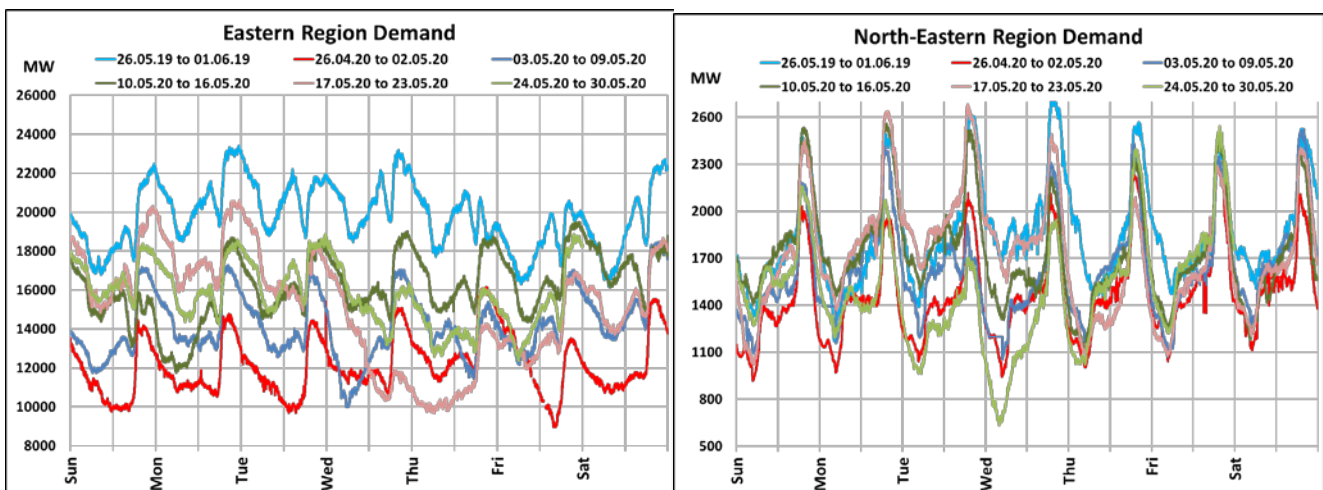

All-India and Region-wise Weekly Demand Patterns during Management of COVID -19

Date	Energy Consumption (GWh)					
	Northern Region	Western Region	Southern Region	Eastern Region	North-Eastern Region	All India
23-May-20	1192	1095	959	369	41	3656
24-May-20	1201	1100	938	396	39	3675
25-May-20	1229	1125	960	390	37	3740
26-May-20	1250	1133	962	401	29	3775
27-May-20	1226	1129	969	351	30	3706
28-May-20	1101	1121	957	323	39	3541
29-May-20	1026	1115	945	361	41	3487