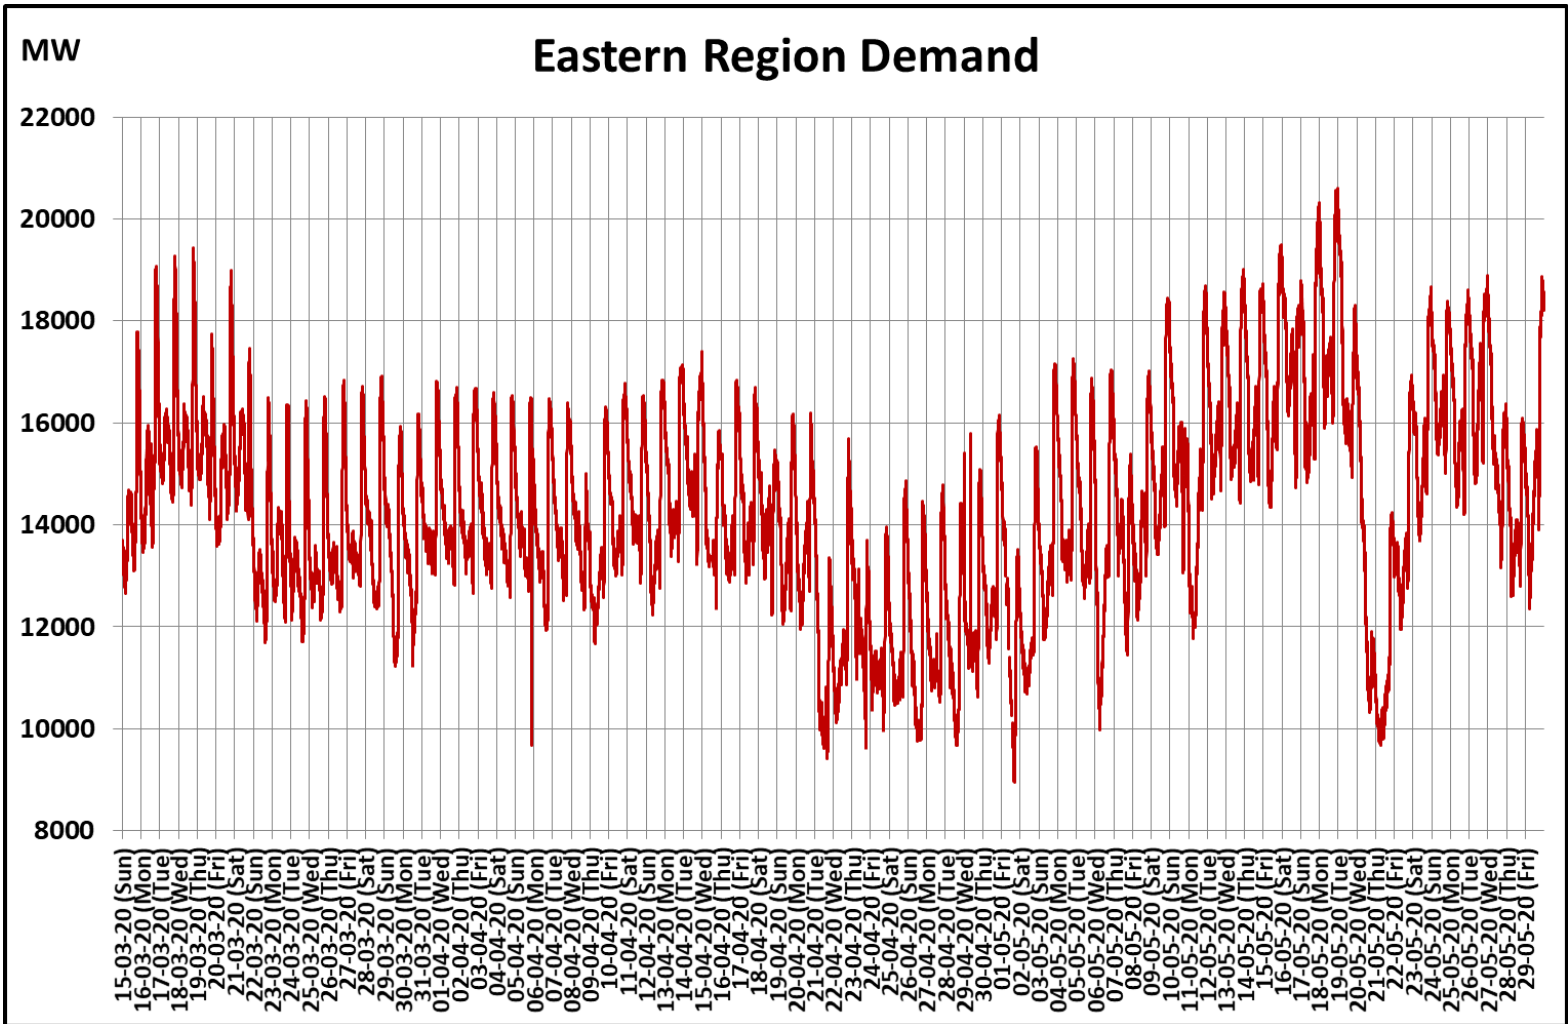

Power System Operation Corporation Limited
National Load Despatch Centre, New Delhi

22 March 2020: Janta Curfew

25 March – 14 April 2020: All-India containment measures vide MHA order no. 40-3/2020-DM-I(A)

5 April 2020: Lighting switch off event at 21:00 hrs for 9 minutes

14 April – 3 May 2020: Extension of all-India containment measures

posoco.in/covid-19