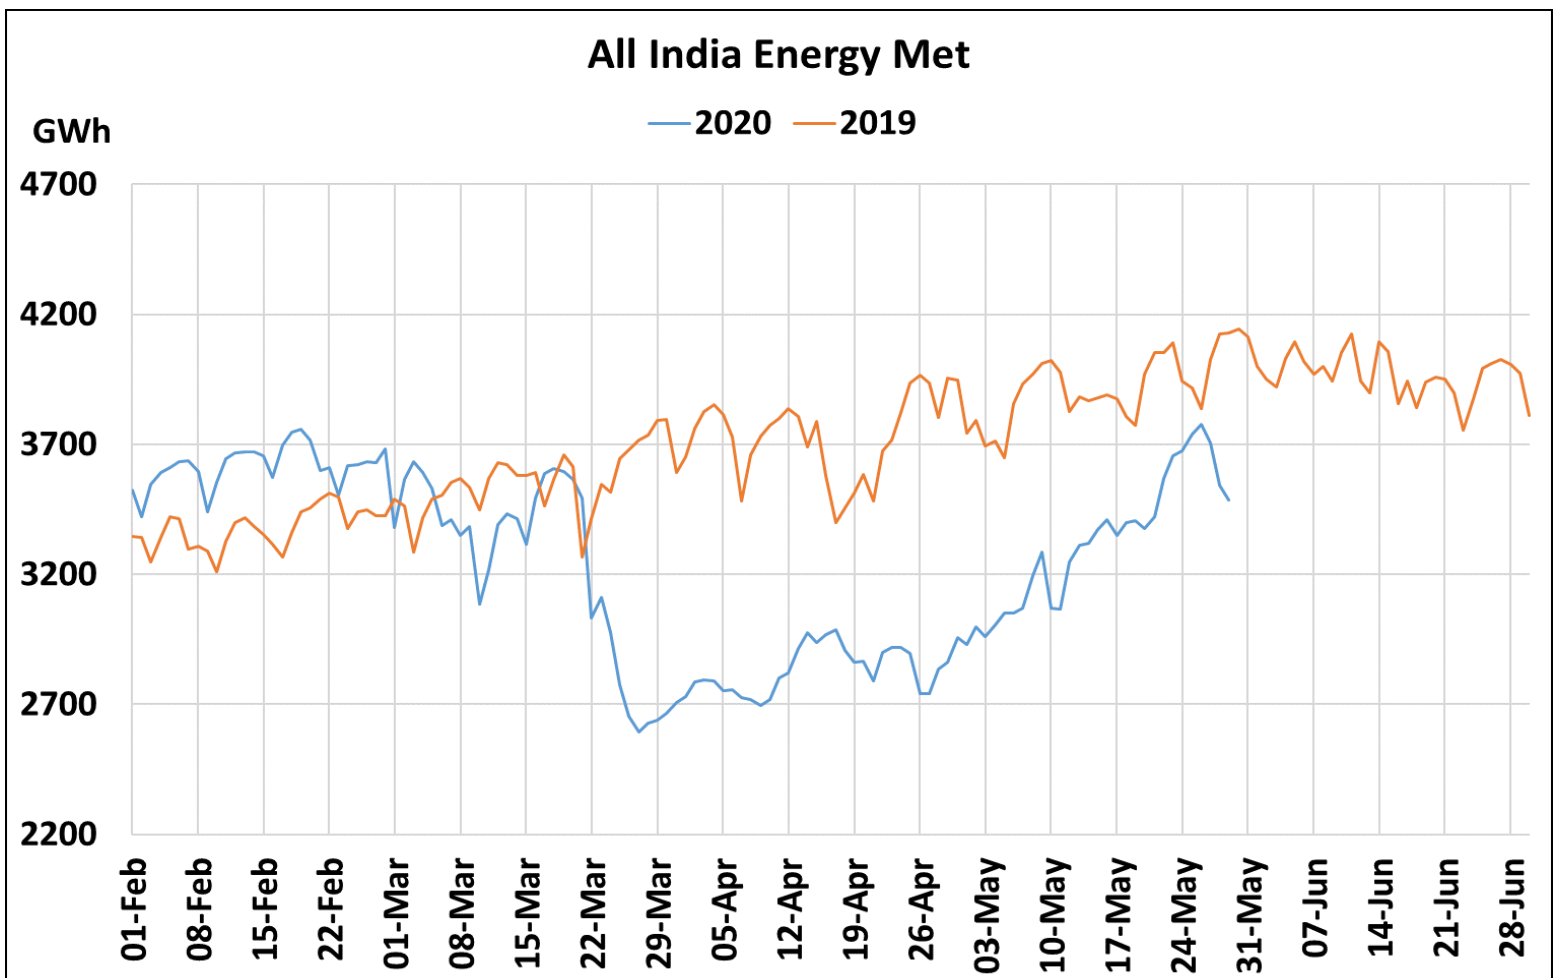

All-India Maximum Demand and Energy Met during Management of COVID -19 in comparison to 2019

22 March 2020: Janta Curfew

25 March – 14 April 2020: All-India containment measures vide MHA order no. 40-3/2020-DM-I(A)

5 April 2020: Lighting switch off event at 21:00 hrs for 9 minutes

14 April – 3 May 2020: Extension of all-India containment measures

posoco.in/covid-19