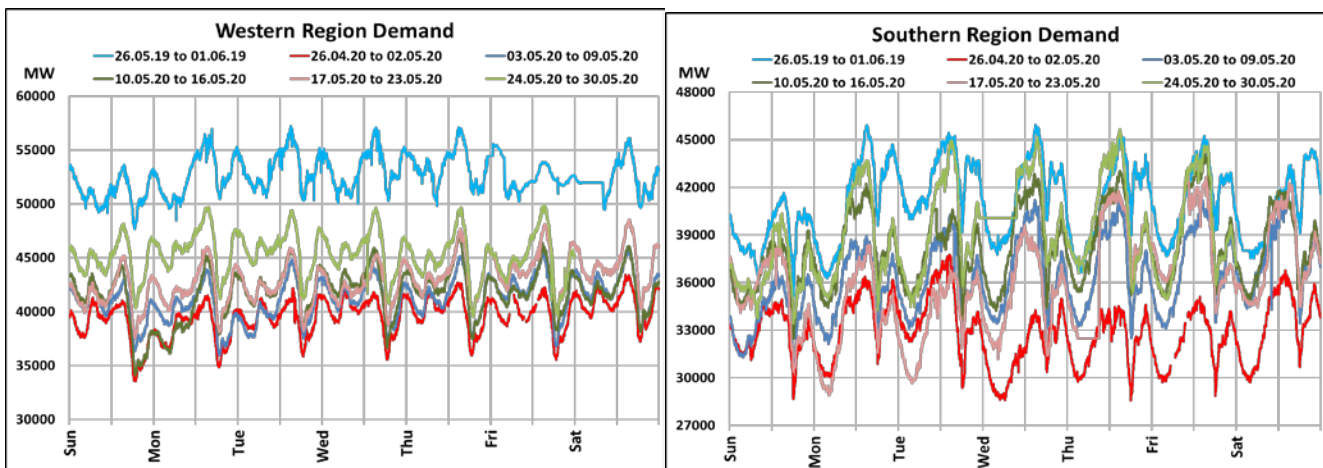

All-India and Region-wise Weekly Demand Patterns during Management of COVID -19

Date	Energy Consumption (GWh)					
	Northern Region	Western Region	Southern Region	Eastern Region	North-Eastern Region	All India
23-May-20	1192	1095	959	369	41	3656
24-May-20	1201	1100	938	396	39	3675
25-May-20	1229	1125	960	390	37	3740
26-May-20	1250	1133	962	401	29	3775
27-May-20	1226	1129	969	351	30	3706
28-May-20	1101	1121	957	323	39	3541
29-May-20	1026	1115	945	361	41	3487