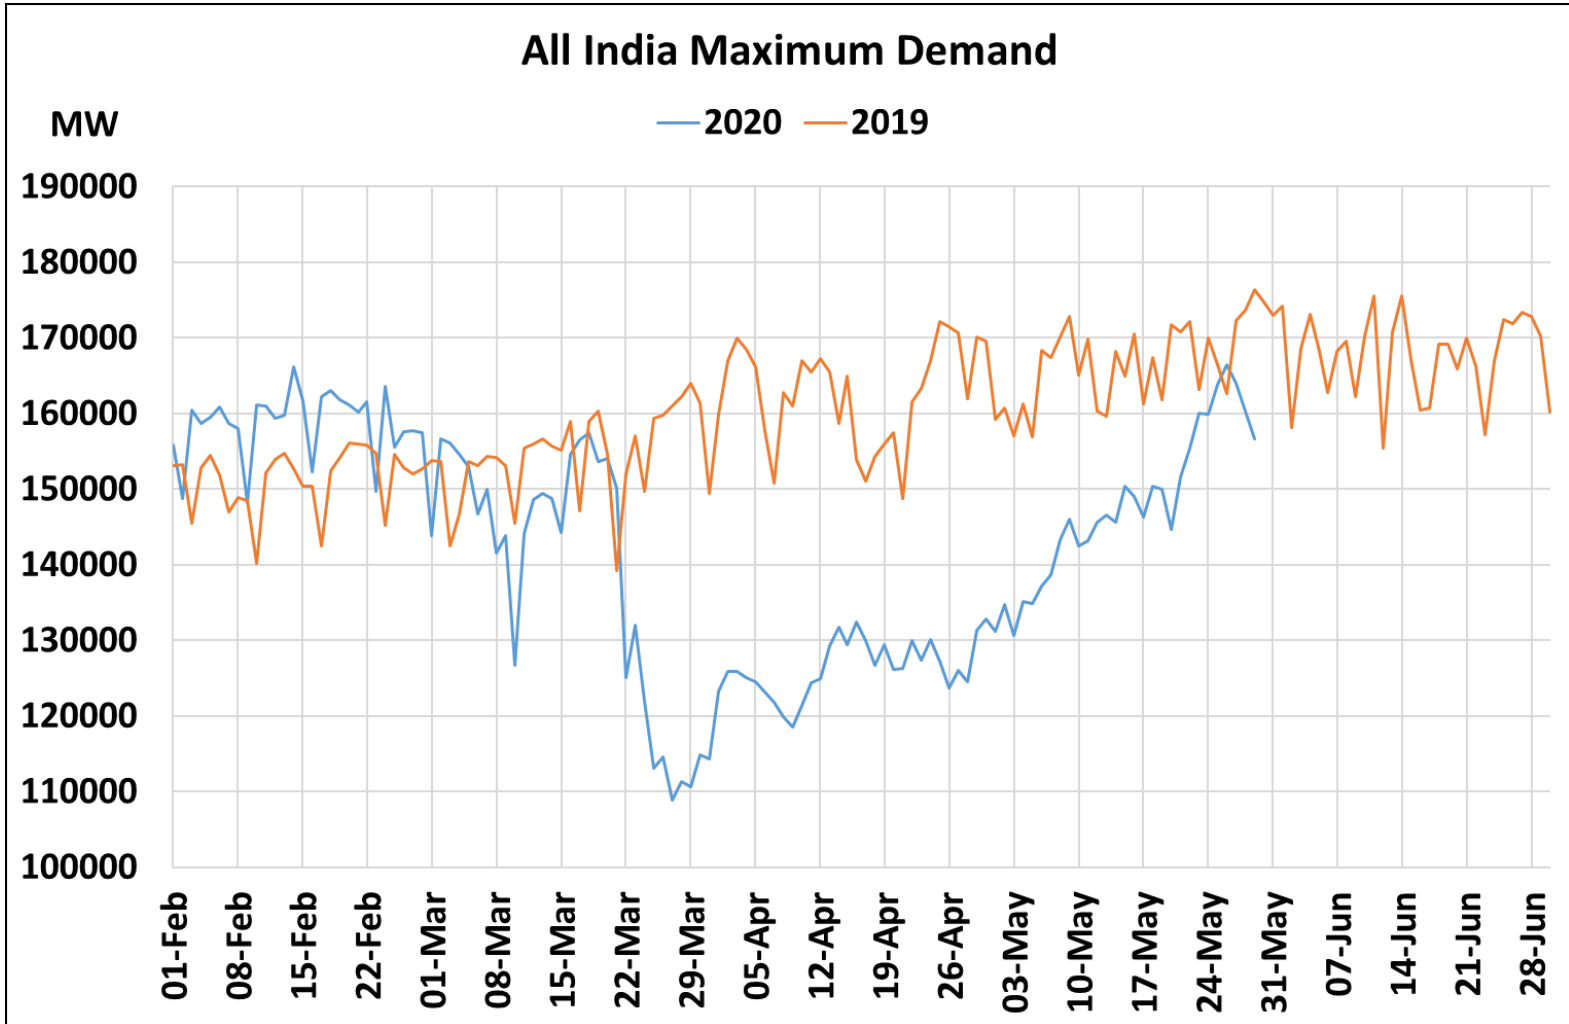

All-India and Region-wise Weekly Demand Patterns during Management of COVID -19

Date	Energy Consumption (GWh)					
	Northern Region	Western Region	Southern Region	Eastern Region	North-Eastern Region	All India
23-May-20	1192	1095	959	369	41	3656
24-May-20	1201	1100	938	396	39	3675
25-May-20	1229	1125	960	390	37	3740
26-May-20	1250	1133	962	401	29	3775
27-May-20	1226	1129	969	351	30	3706
28-May-20	1101	1121	957	323	39	3541
29-May-20	1026	1115	945	361	41	3487

22 March 2020: Janta Curfew

25 March – 14 April 2020: All-India containment measures vide MHA order no. 40-3/2020-DM-I(A)

5 April 2020: Lighting switch off event at 21:00 hrs for 9 minutes

14 April – 31 May 2020: Extension of all-India containment measures

All-India Maximum Demand and Energy Met during Management of COVID -19 in comparison to 2019

22 March 2020: Janta Curfew

25 March – 14 April 2020: All-India containment measures vide MHA order no. 40-3/2020-DM-I(A)