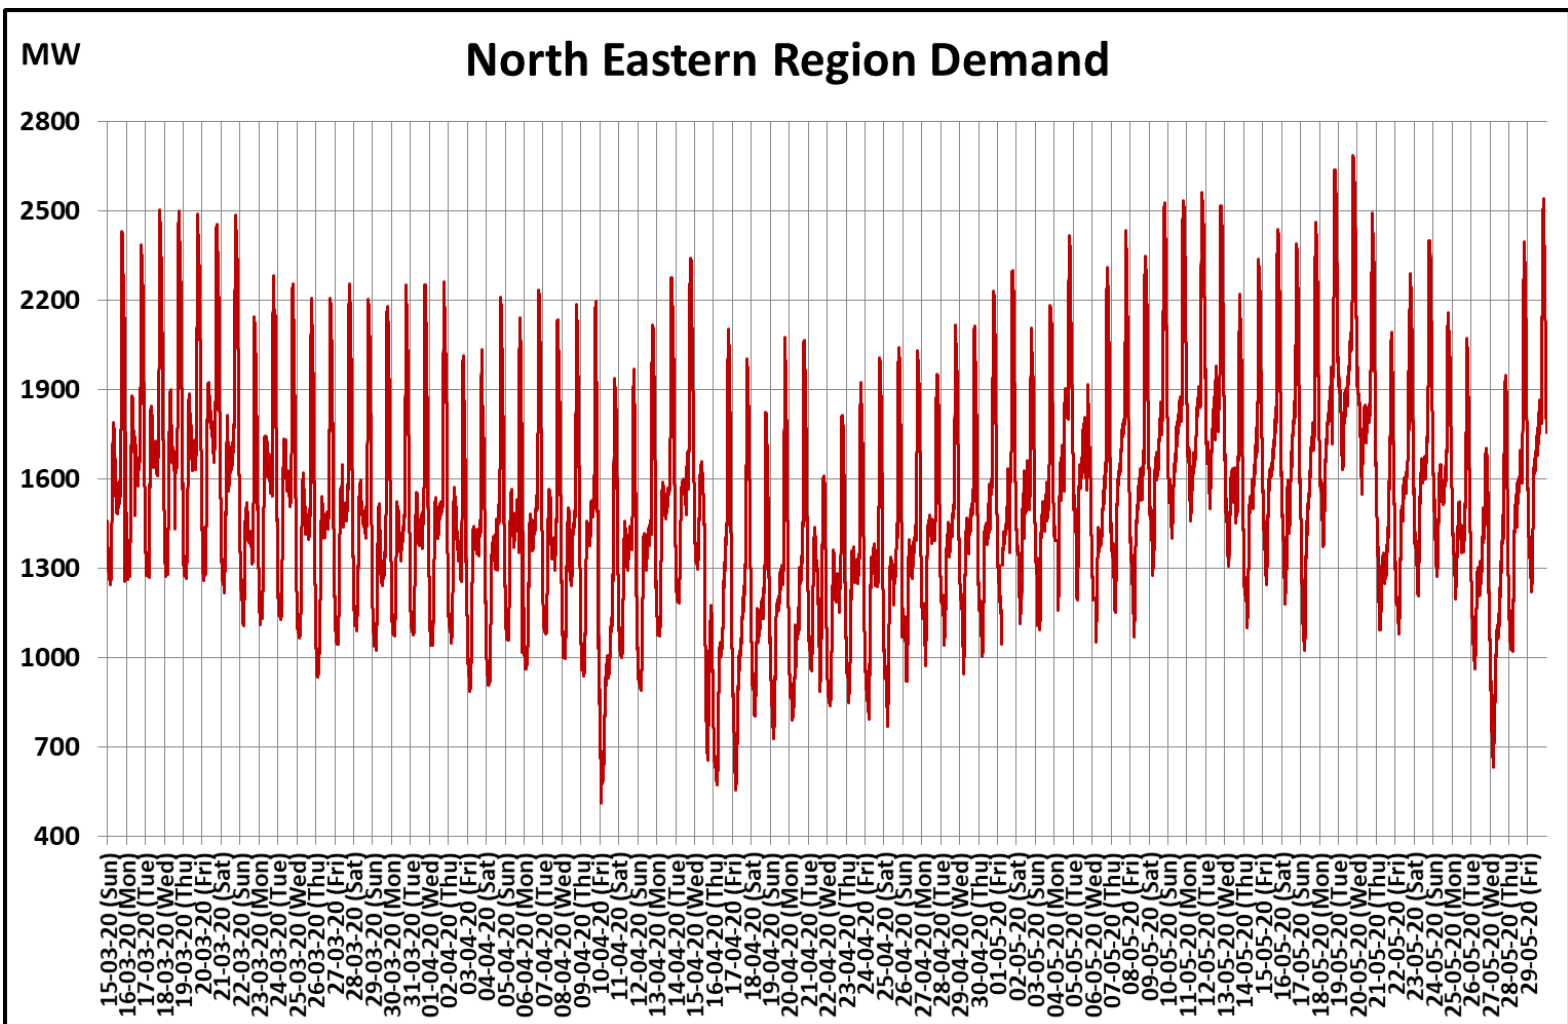

Power System Operation Corporation Limited
National Load Despatch Centre, New Delhi

22 March 2020: Janta Curfew

25 March – 14 April 2020: All-India containment measures vide MHA order no. 40-3/2020-DM-I(A)

5 April 2020: Lighting switch off event at 21:00 hrs for 9 minutes

14 April – 3 May 2020: Extension of all-India containment measures

posoco.in/covid-19