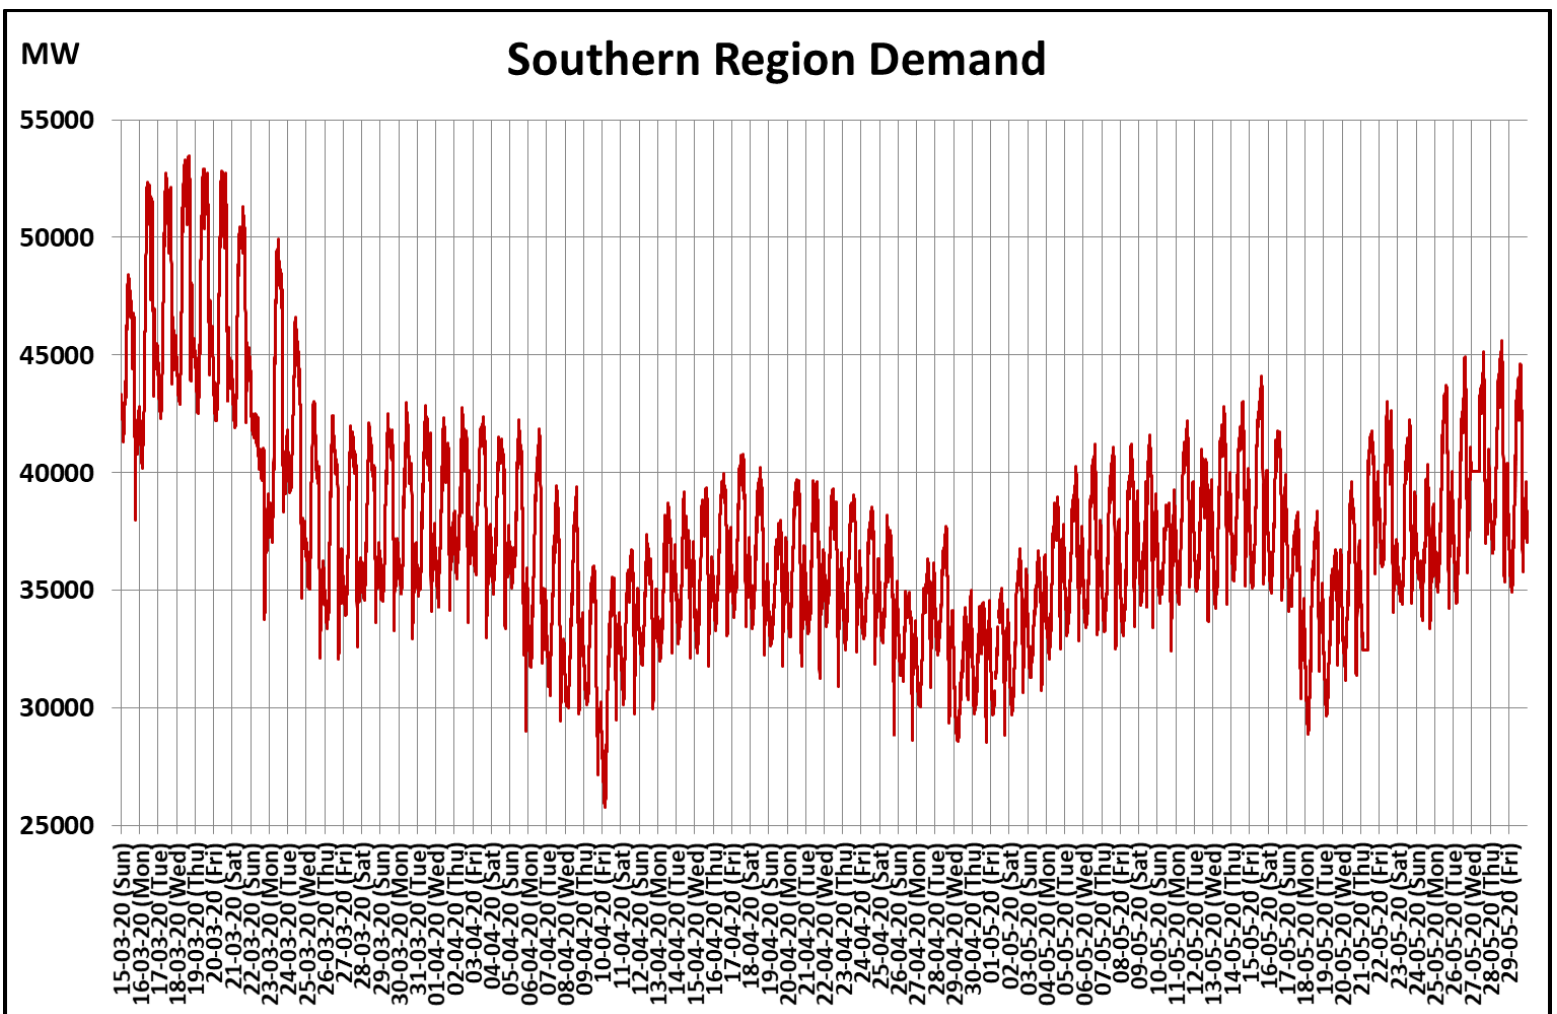

**Power System Operation Corporation Limited
National Load Despatch Centre, New Delhi**

22 March 2020: *Janta Curfew*

25 March – 14 April 2020: *All-India containment measures vide MHA order no. 40-3/2020-DM-I(A)*

5 April 2020: *Lighting switch off event at 21:00 hrs for 9 minutes*

14 April – 3 May 2020: *Extension of all-India containment measures*

posoco.in/covid-19