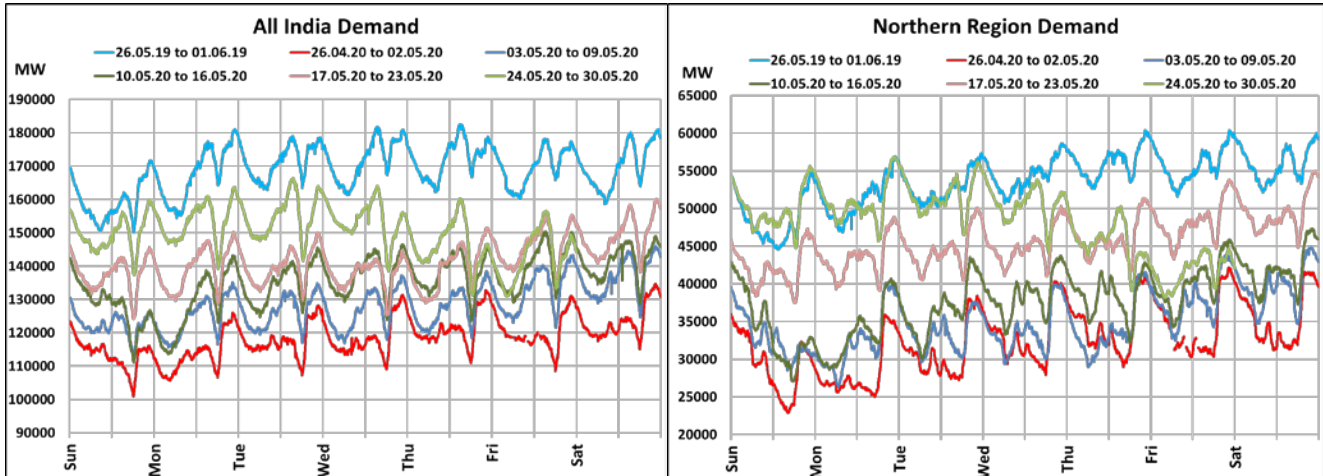

All-India and Region-wise Weekly Demand Patterns during Management of COVID -19

Date	Energy Consumption (GWh)					
	Northern Region	Western Region	Southern Region	Eastern Region	North-Eastern Region	All India
23-May-20	1192	1095	959	369	41	3656
24-May-20	1201	1100	938	396	39	3675
25-May-20	1229	1125	960	390	37	3740
26-May-20	1250	1133	962	401	29	3775
27-May-20	1226	1129	969	351	30	3706
28-May-20	1101	1121	957	323	39	3541
29-May-20	1026	1115	945	361	41	3487