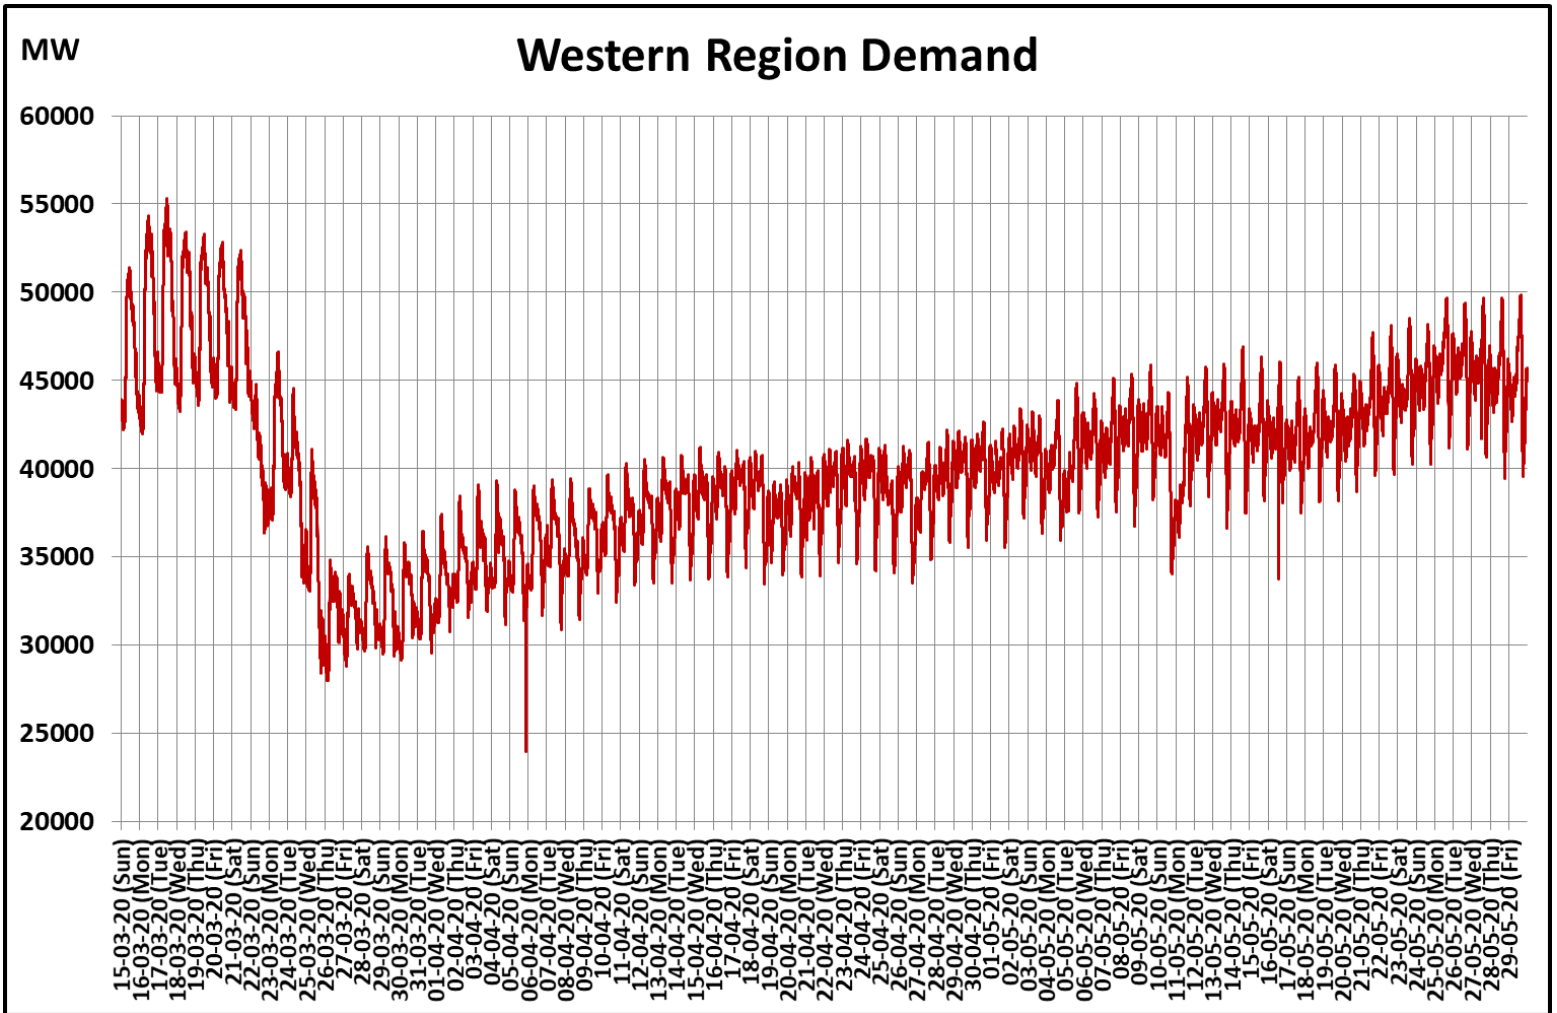

**Power System Operation Corporation Limited
National Load Despatch Centre, New Delhi**

22 March 2020: *Janta Curfew*

25 March – 14 April 2020: *All-India containment measures vide MHA order no. 40-3/2020-DM-I(A)*

5 April 2020: *Lighting switch off event at 21:00 hrs for 9 minutes*

14 April – 3 May 2020: *Extension of all-India containment measures*

posoco.in/covid-19