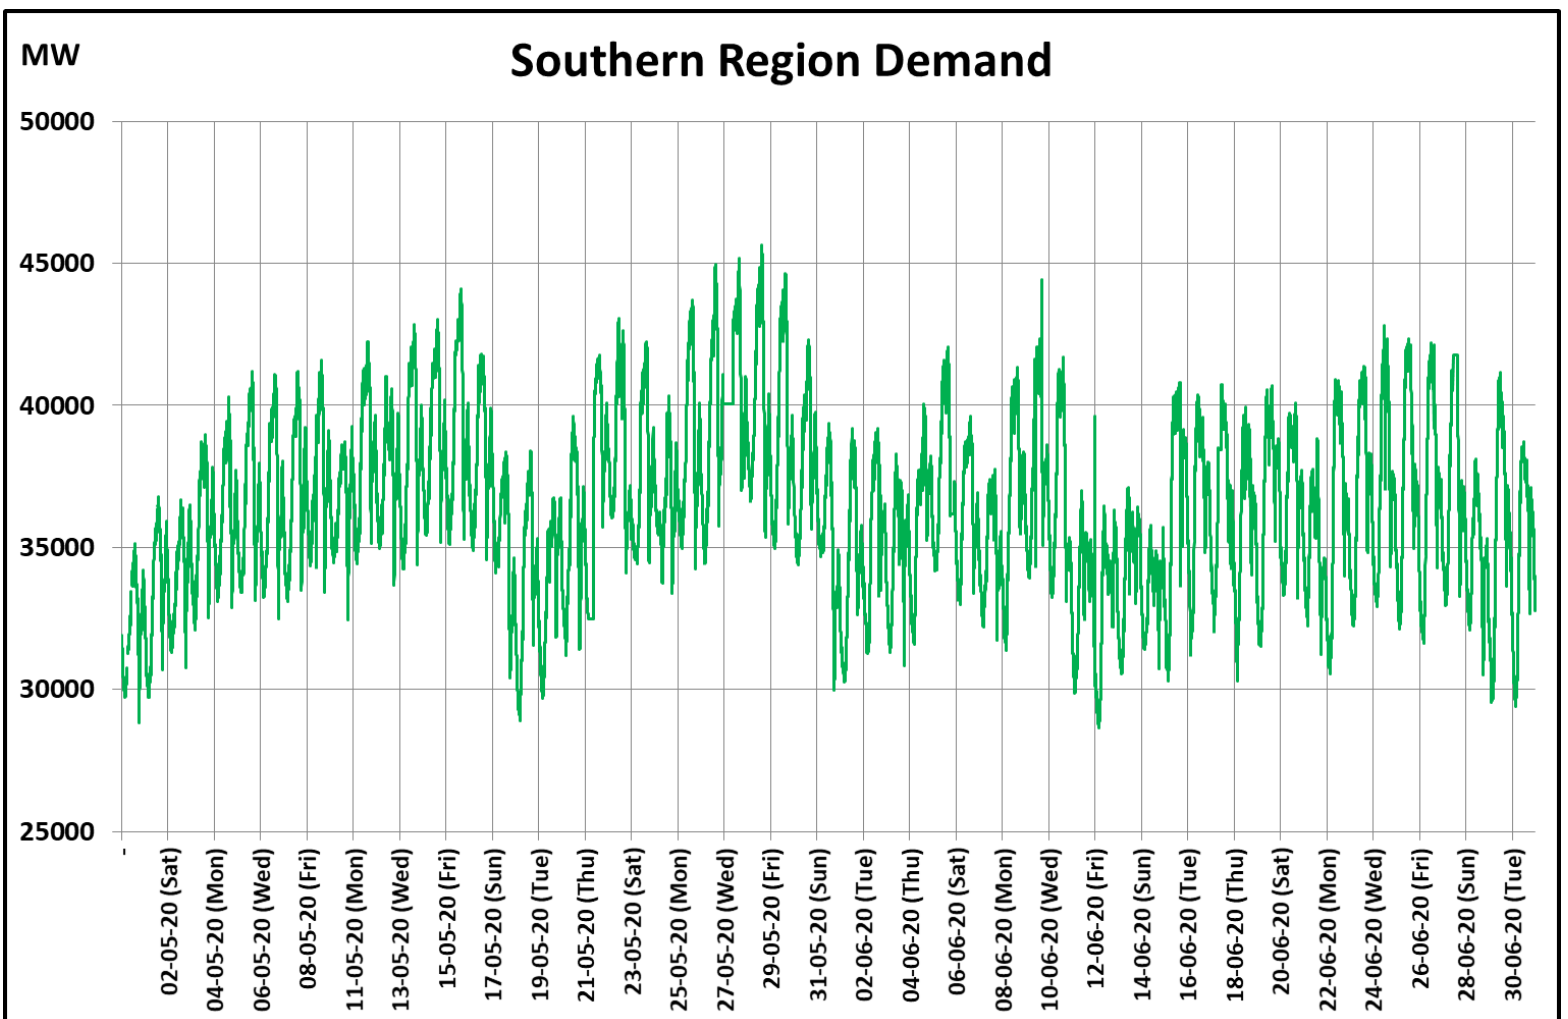

Power System Operation Corporation Limited
National Load Despatch Centre, New Delhi

22 March 2020: Janta Curfew

25 March – 14 April 2020: All-India containment measures vide MHA order no. 40-3/2020-DM-I(A)

5 April 2020: Lighting switch off event at 21:00 hrs for 9 minutes

14 April – 3 May 2020: Extension of all-India containment measures

posoco.in/covid-19