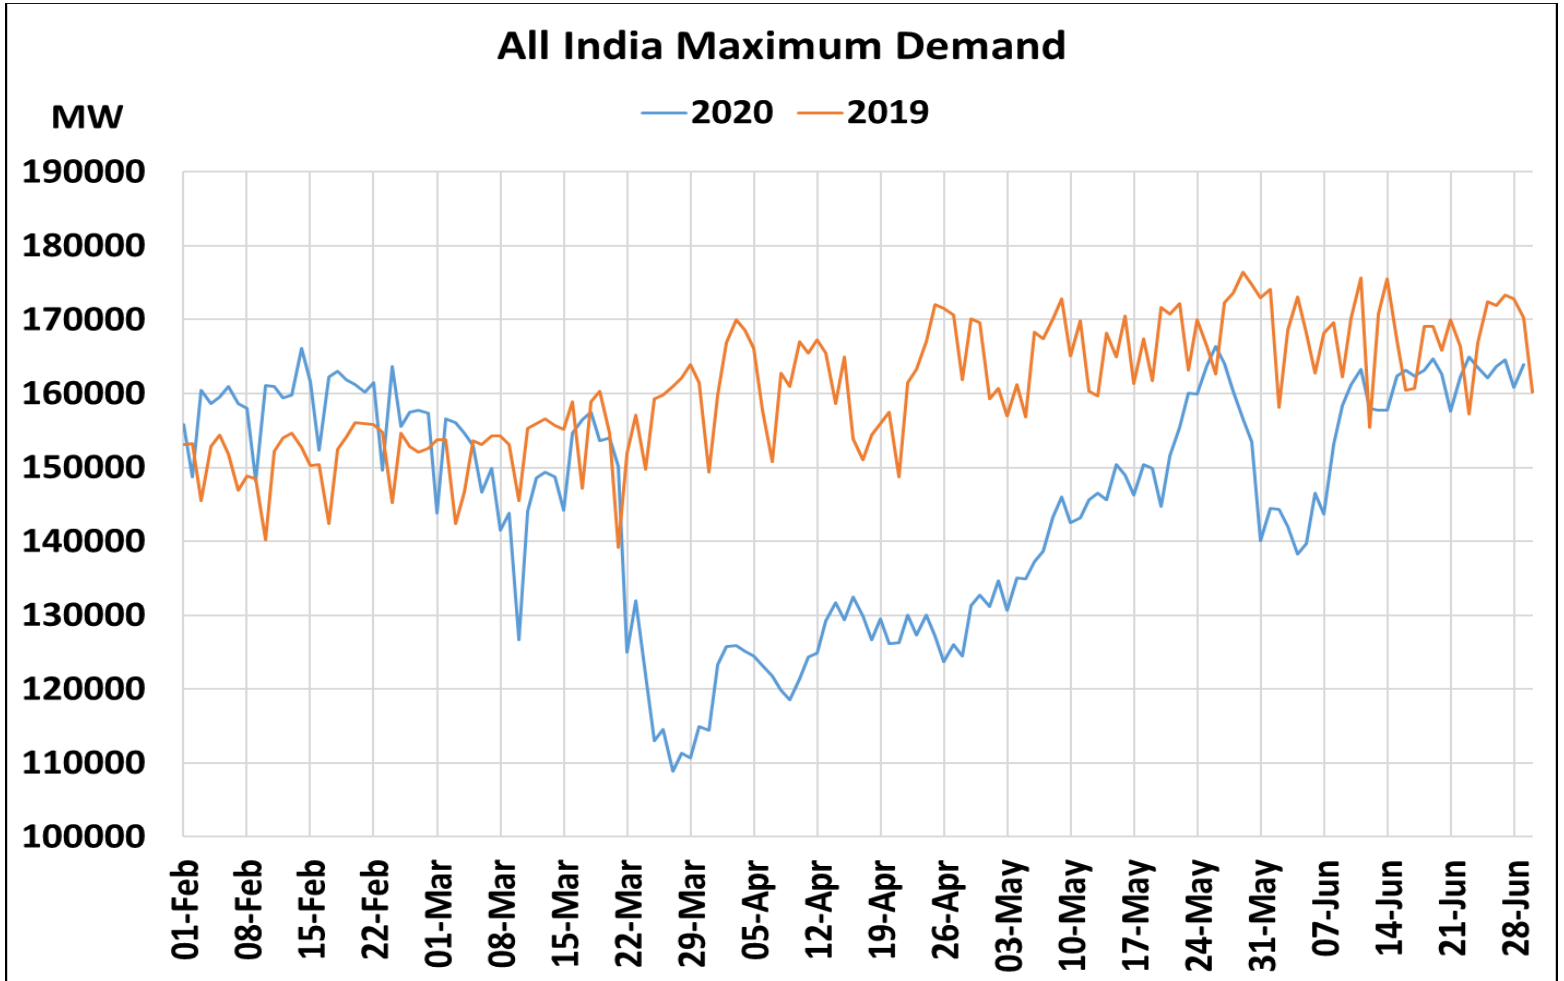

All-India and Region-wise Weekly Demand Patterns during Management of COVID -19

Date	Energy Consumption (GWh)					
	Northern Region	Western Region	Southern Region	Eastern Region	North-Eastern Region	All India
24-Jun-20	1314	1015	907	455	50	3740
25-Jun-20	1282	1042	895	438	46	3703
26-Jun-20	1310	1012	883	420	45	3670
27-Jun-20	1350	1007	883	424	43	3707
28-Jun-20	1376	994	826	397	44	3636
29-Jun-20	1351	1017	857	416	47	3689
30-Jun-20	1407	995	844	444	50	3741

22 March 2020: Janta Curfew

25 March – 14 April 2020: All-India containment measures vide MHA order no. 40-3/2020-DM-I(A)

5 April 2020: Lighting switch off event at 21:00 hrs for 9 minutes

14 April – 31 May 2020: Extension of all-India containment measures

All-India Maximum Demand and Energy Met during Management of COVID -19 in comparison to 2019

22 March 2020: Janta Curfew

25 March – 14 April 2020: All-India containment measures vide MHA order no. 40-3/2020-DM-I(A)