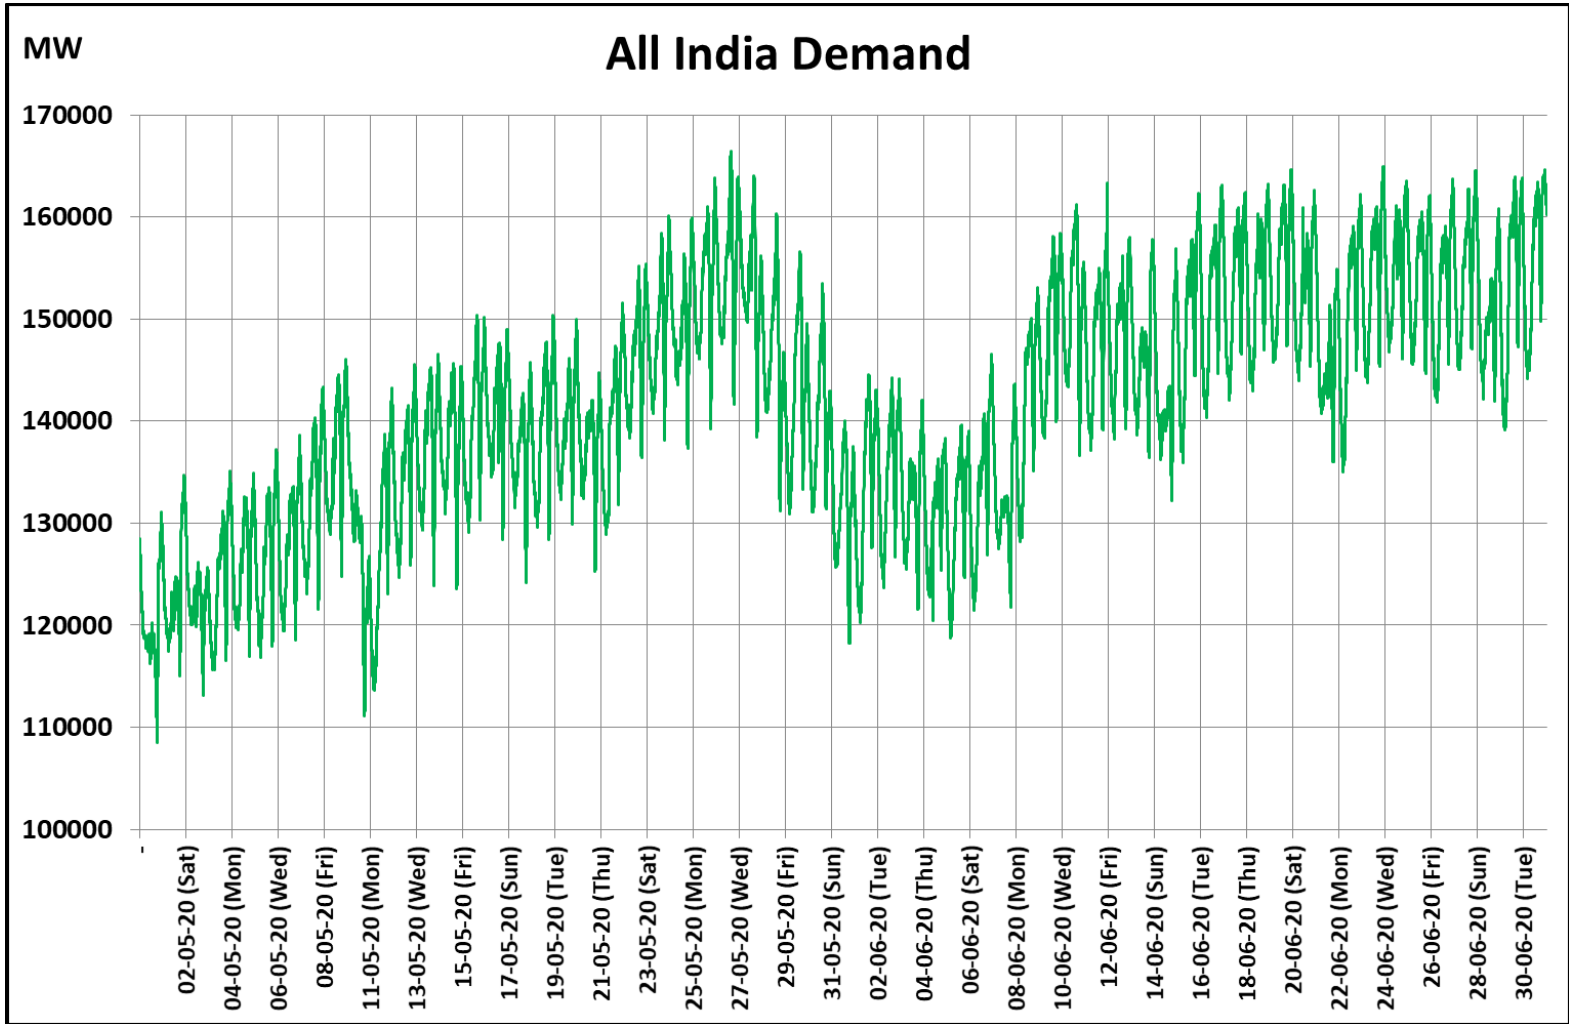

All-India and Region-wise Continuous Demand Patterns during Management of COVID -19

22 March 2020: Janta Curfew

25 March – 14 April 2020: All-India containment measures vide MHA order no. 40-3/2020-DM-I(A)

5 April 2020: Lighting switch off event at 21:00 hrs for 9 minutes

14 April – 3 May 2020: Extension of all-India containment measures

posoco.in/covid-19