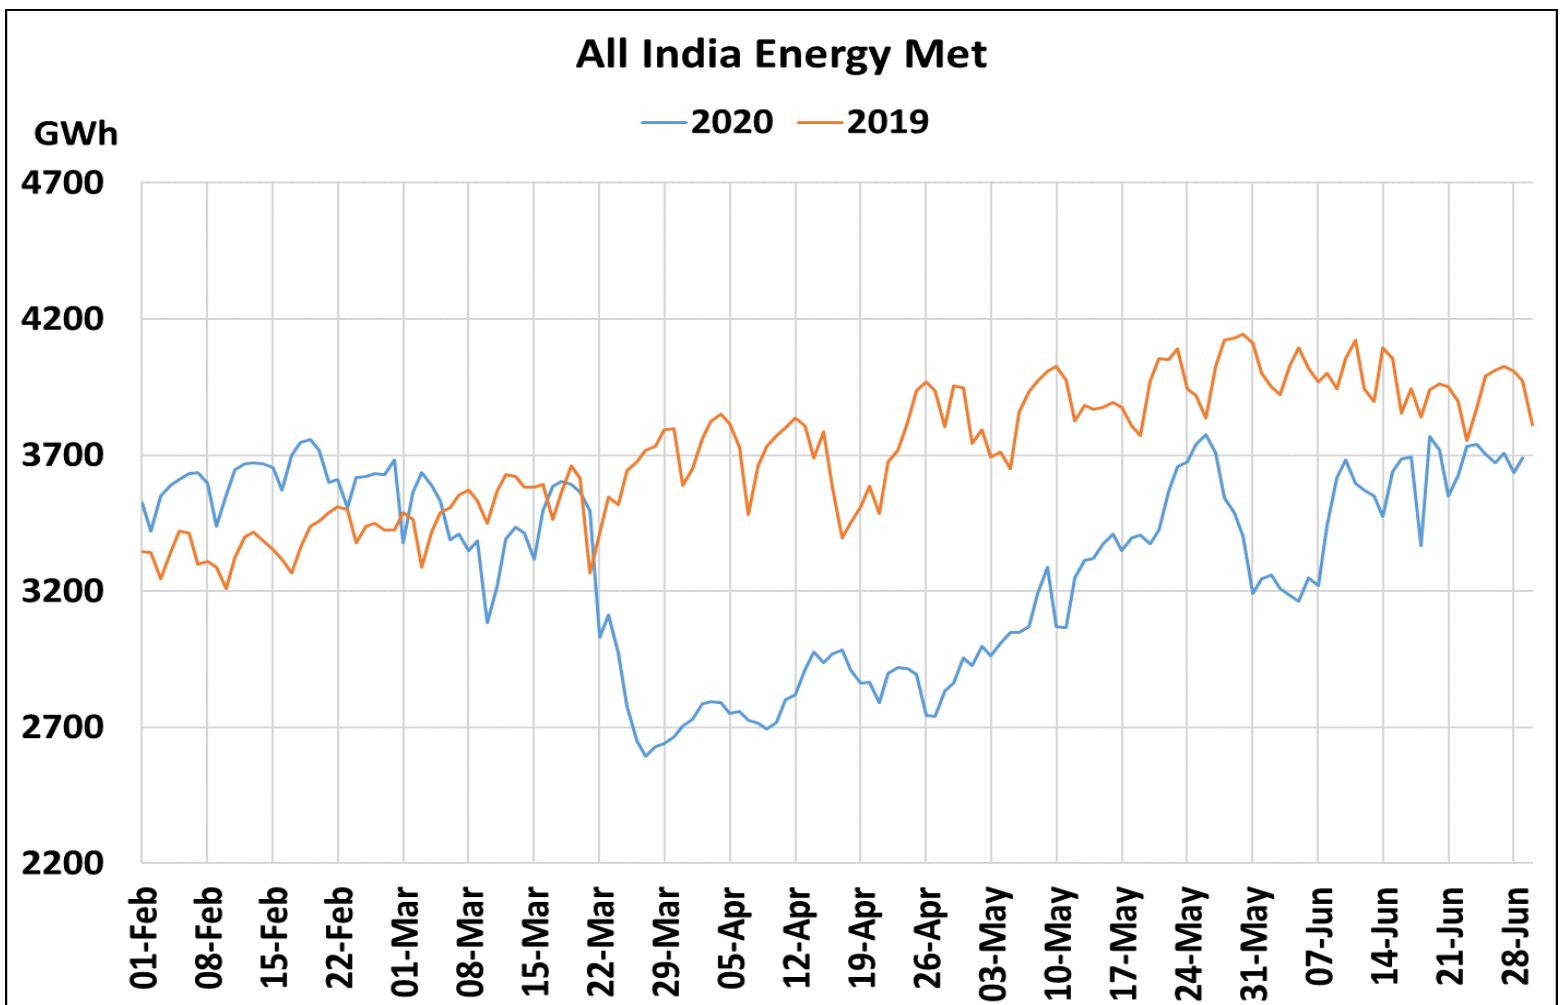

All-India Maximum Demand and Energy Met during Management of COVID -19 in comparison to 2019

22 March 2020: Janta Curfew

25 March – 14 April 2020: All-India containment measures vide MHA order no. 40-3/2020-DM-I(A)

5 April 2020: Lighting switch off event at 21:00 hrs for 9 minutes

14 April – 31 May 2020: Extension of all-India containment measures

posoco.in/covid-19