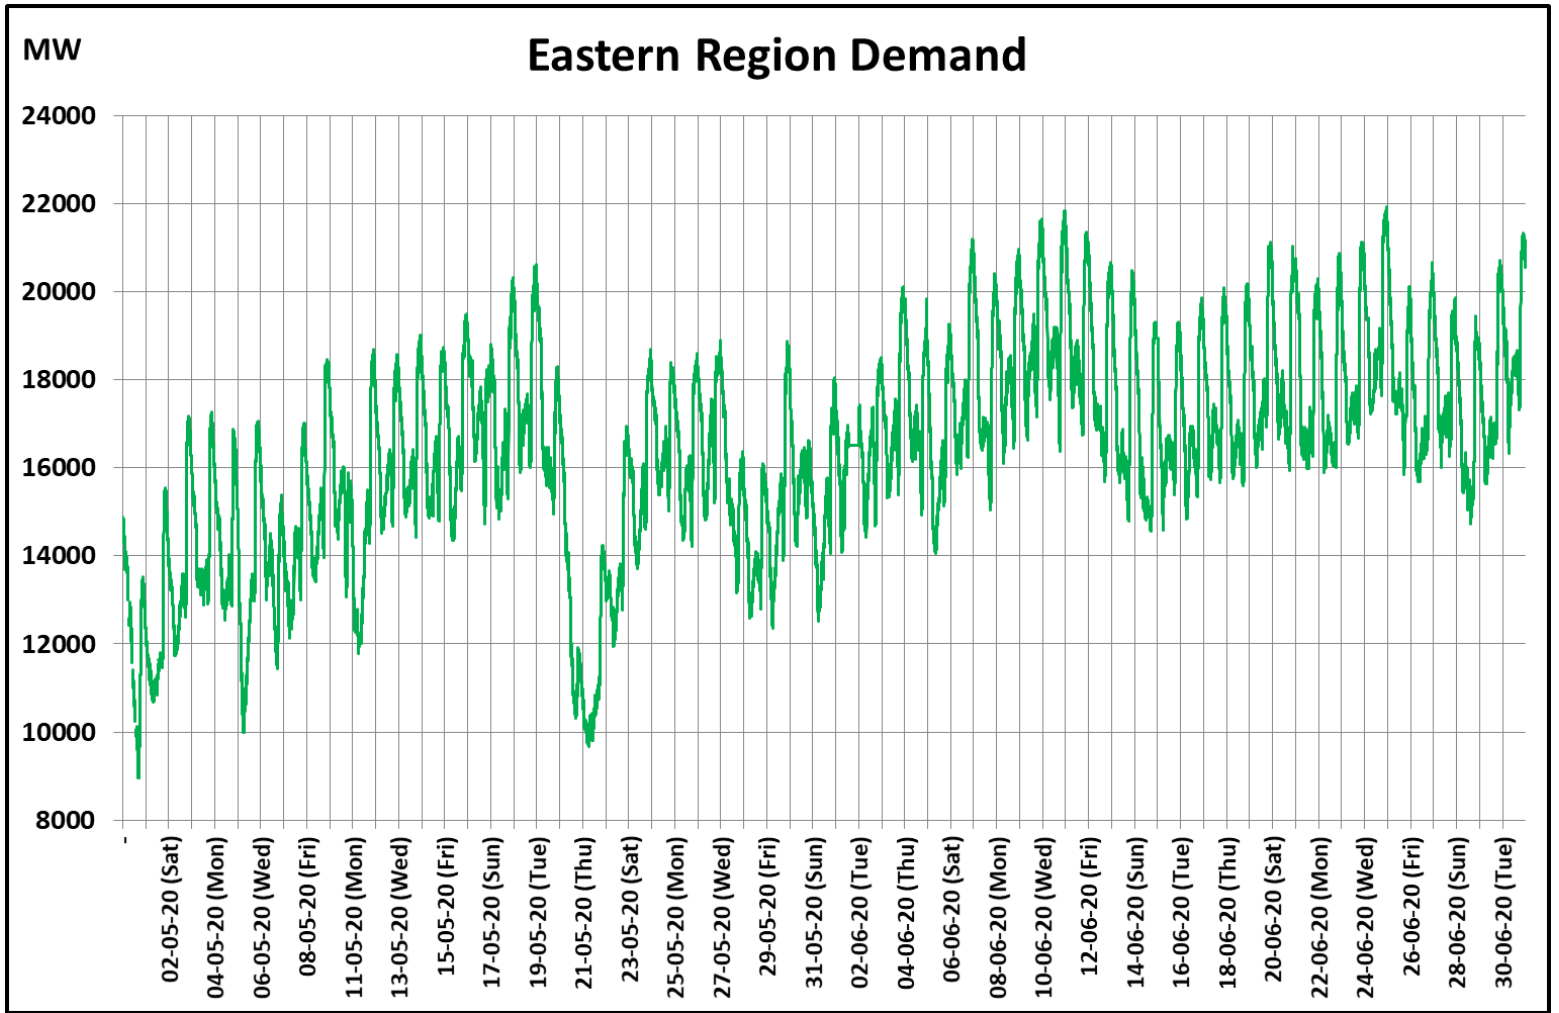

Power System Operation Corporation Limited
National Load Despatch Centre, New Delhi

22 March 2020: Janta Curfew

25 March – 14 April 2020: All-India containment measures vide MHA order no. 40-3/2020-DM-I(A)

5 April 2020: Lighting switch off event at 21:00 hrs for 9 minutes

14 April – 3 May 2020: Extension of all-India containment measures

posoco.in/covid-19