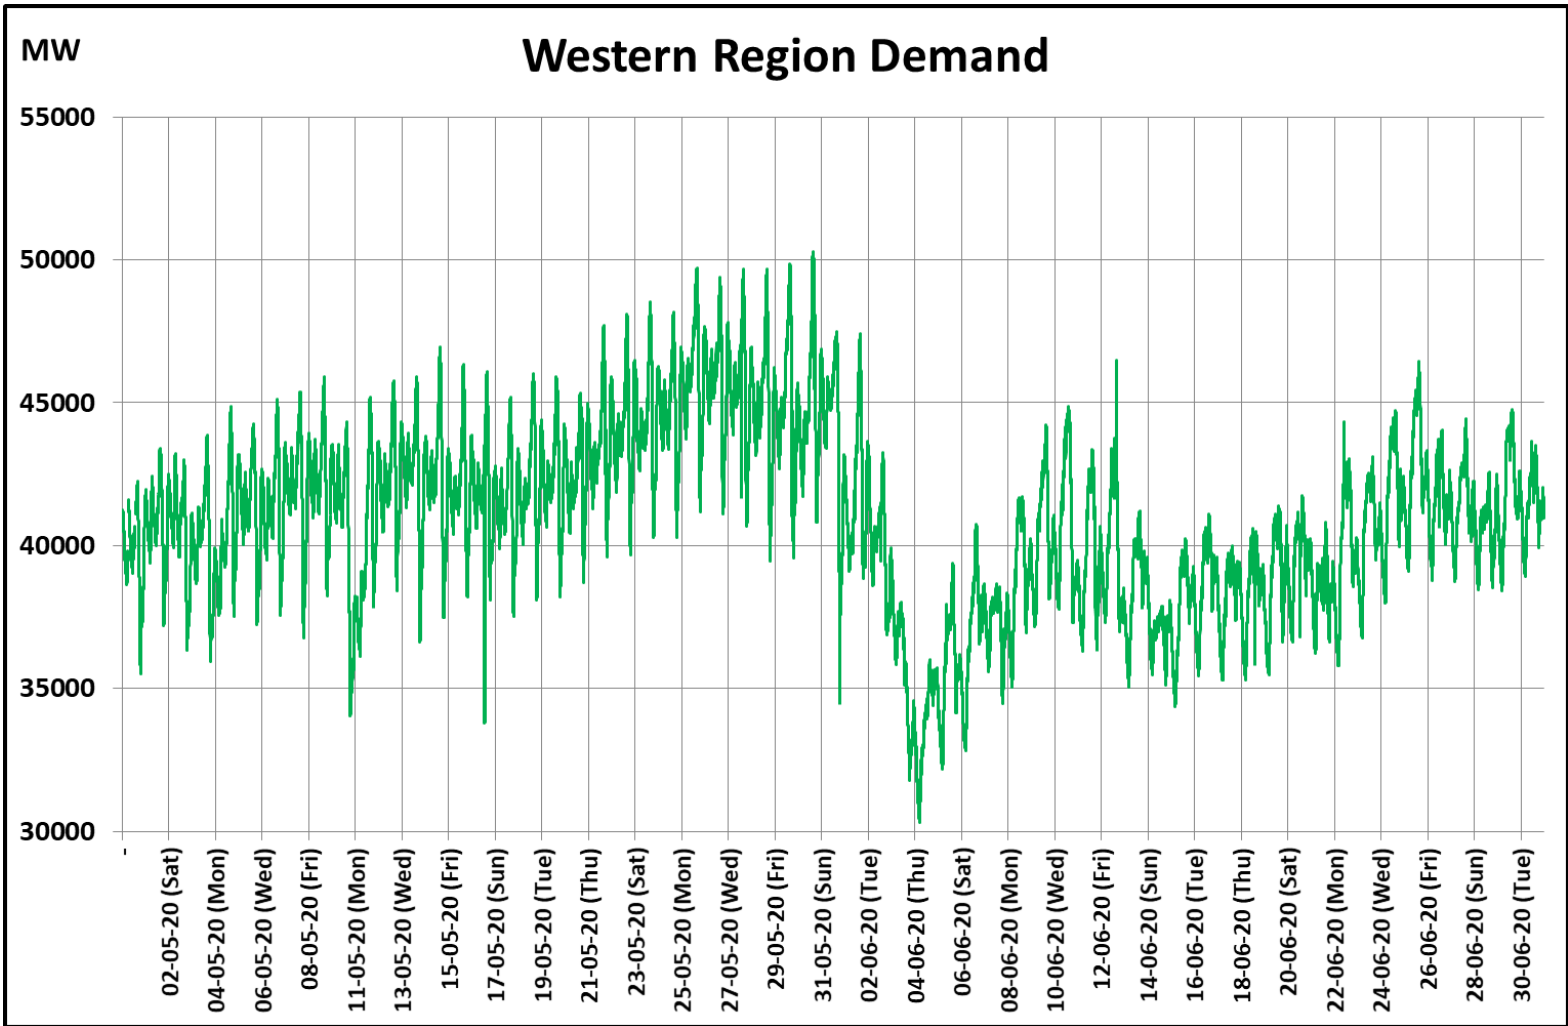

Power System Operation Corporation Limited
National Load Despatch Centre, New Delhi

22 March 2020: Janta Curfew

25 March – 14 April 2020: All-India containment measures vide MHA order no. 40-3/2020-DM-I(A)

5 April 2020: Lighting switch off event at 21:00 hrs for 9 minutes

14 April – 3 May 2020: Extension of all-India containment measures

posoco.in/covid-19