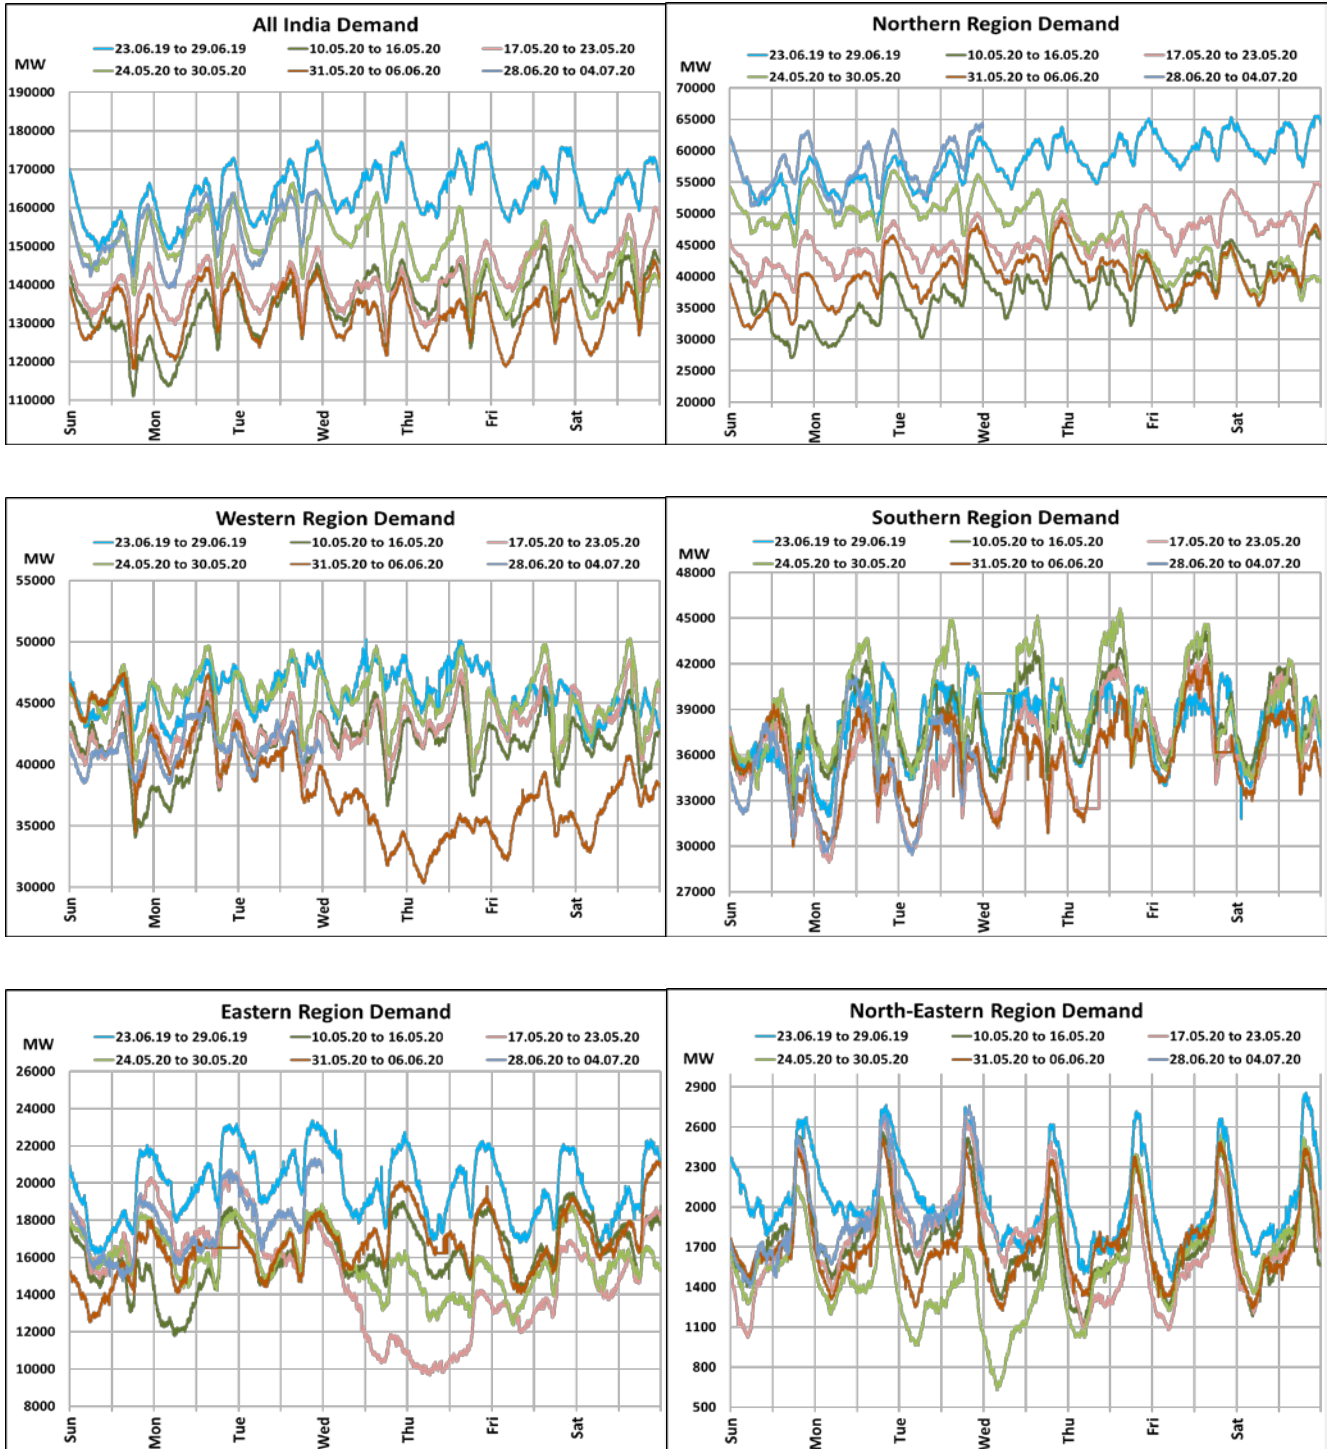

All-India and Region-wise Weekly Demand Patterns during Management of COVID -19

Date	Energy Consumption (GWh)					
	Northern Region	Western Region	Southern Region	Eastern Region	North-Eastern Region	All India
24-Jun-20	1314	1015	907	455	50	3740
25-Jun-20	1282	1042	895	438	46	3703
26-Jun-20	1310	1012	883	420	45	3670
27-Jun-20	1350	1007	883	424	43	3707
28-Jun-20	1376	994	826	397	44	3636
29-Jun-20	1351	1017	857	416	47	3689
30-Jun-20	1407	995	844	444	50	3741

22 March 2020: Janta Curfew

25 March – 14 April 2020: All-India containment measures vide MHA order no. 40-3/2020-DM-I(A)

5 April 2020: Lighting switch off event at 21:00 hrs for 9 minutes

14 April – 31 May 2020: Extension of all-India containment measures

All-India Maximum Demand and Energy Met during Management of COVID -19 in comparison to 2019

22 March 2020: Janta Curfew

25 March – 14 April 2020: All-India containment measures vide MHA order no. 40-3/2020-DM-I(A)