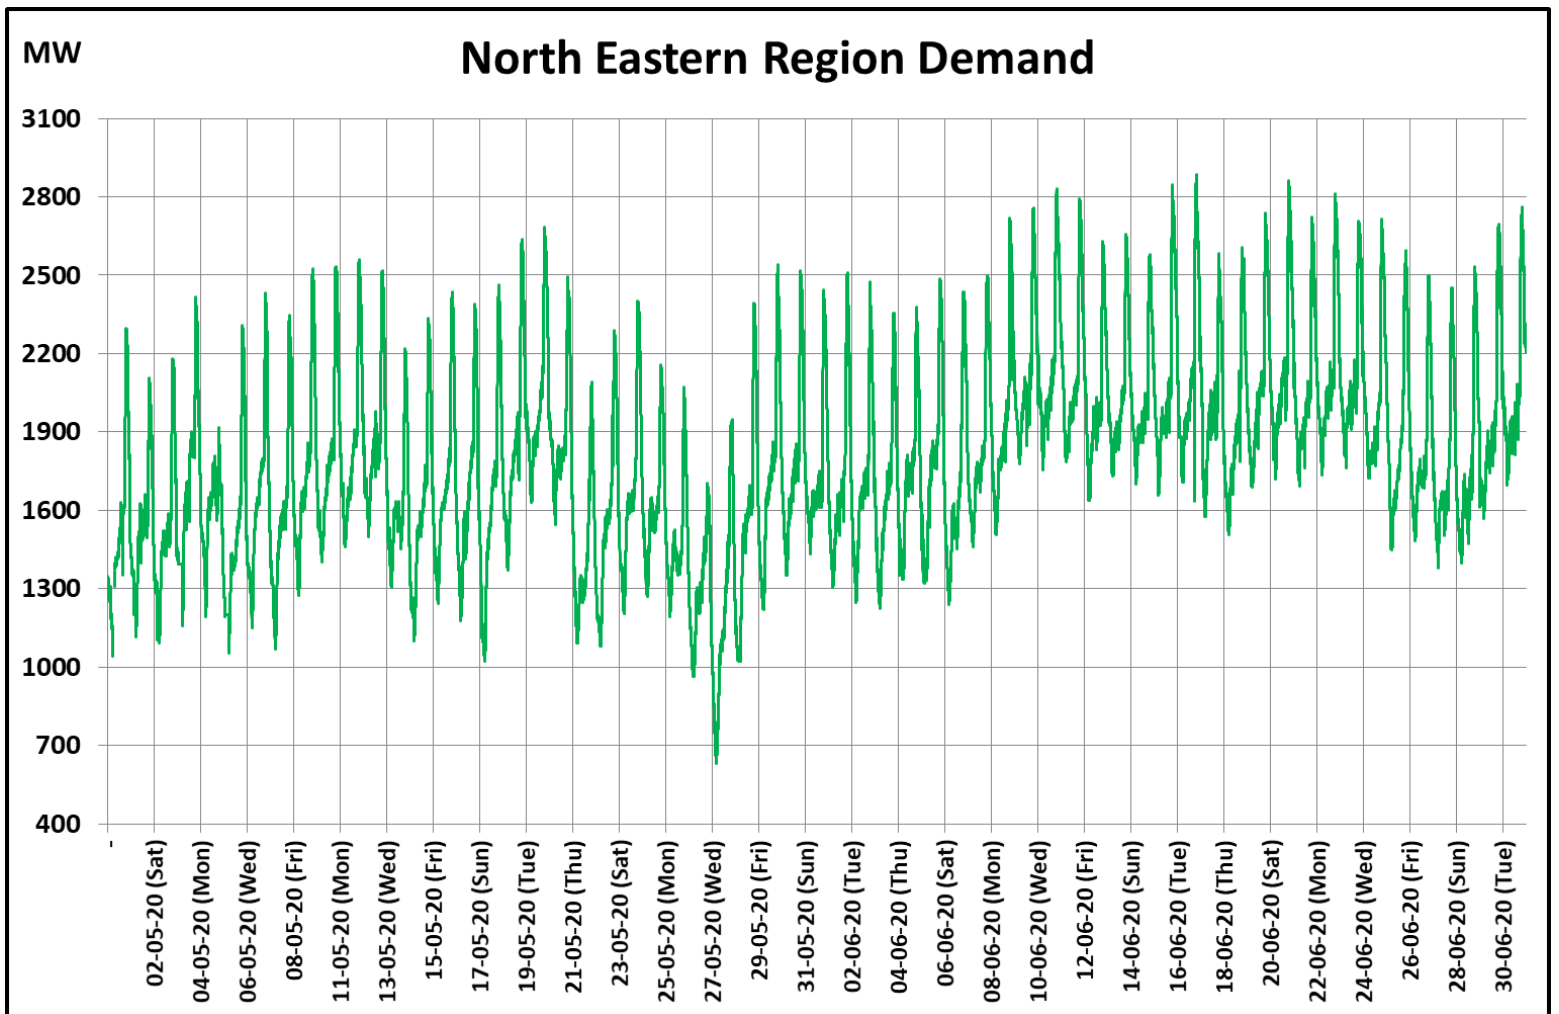

Power System Operation Corporation Limited
National Load Despatch Centre, New Delhi

22 March 2020: Janta Curfew

25 March – 14 April 2020: All-India containment measures vide MHA order no. 40-3/2020-DM-I(A)

5 April 2020: Lighting switch off event at 21:00 hrs for 9 minutes

14 April – 3 May 2020: Extension of all-India containment measures

posoco.in/covid-19