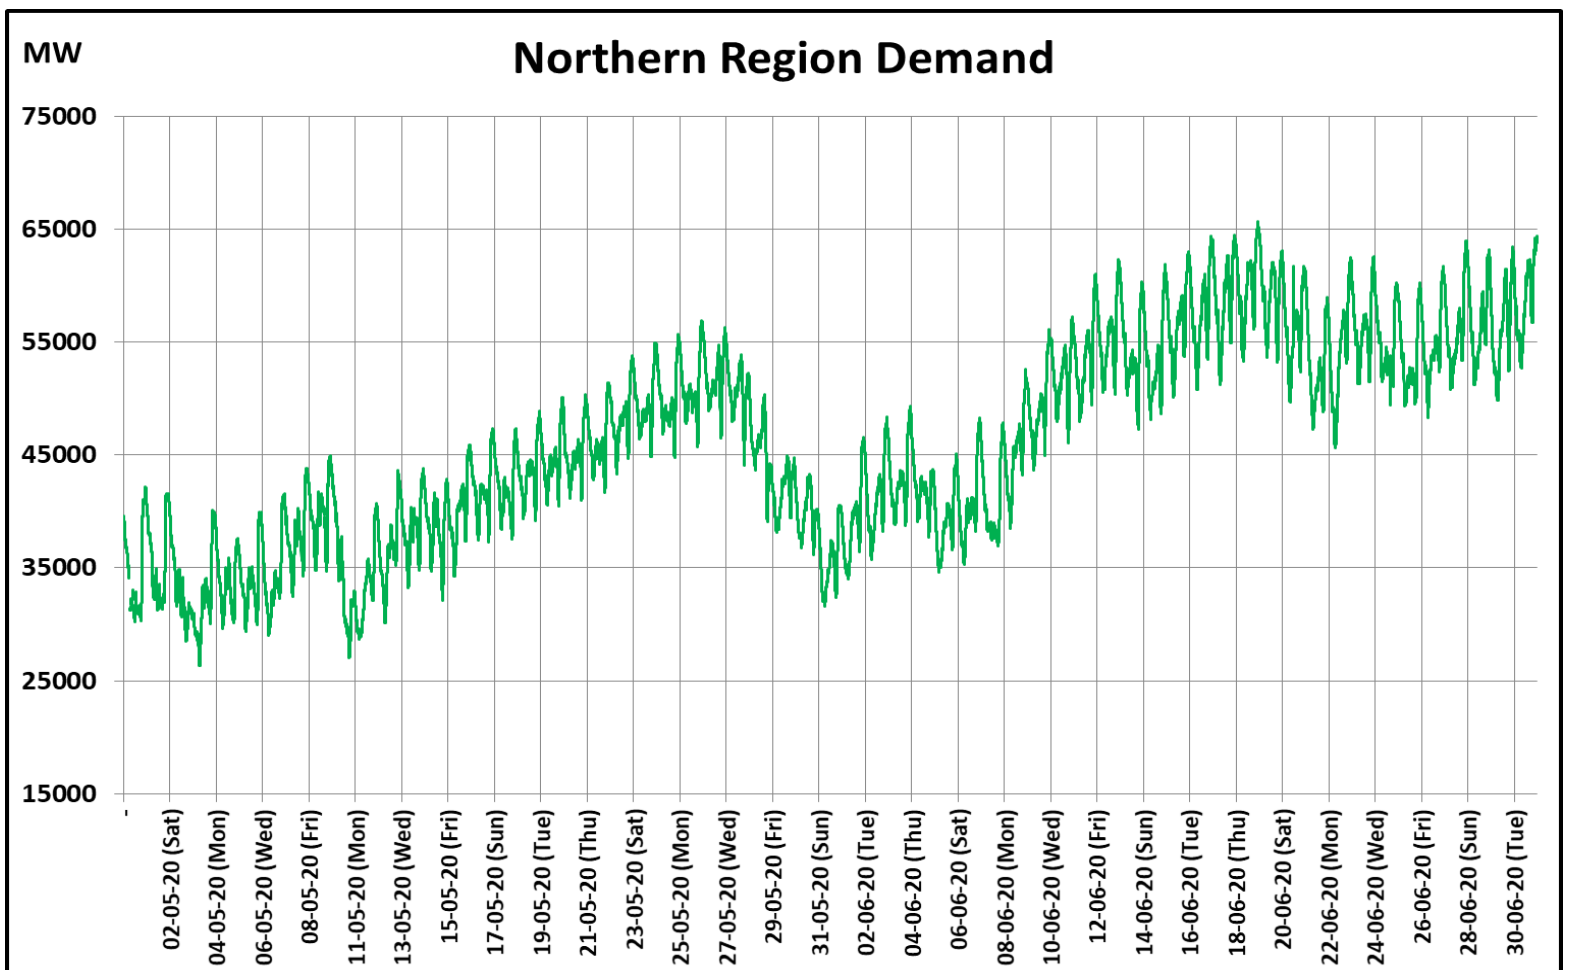

All-India and Region-wise Continuous Demand Patterns during Management of COVID -19

22 March 2020: Janta Curfew

25 March – 14 April 2020: All-India containment measures vide MHA order no. 40-3/2020-DM-I(A)

5 April 2020: Lighting switch off event at 21:00 hrs for 9 minutes

14 April – 3 May 2020: Extension of all-India containment measures

posoco.in/covid-19