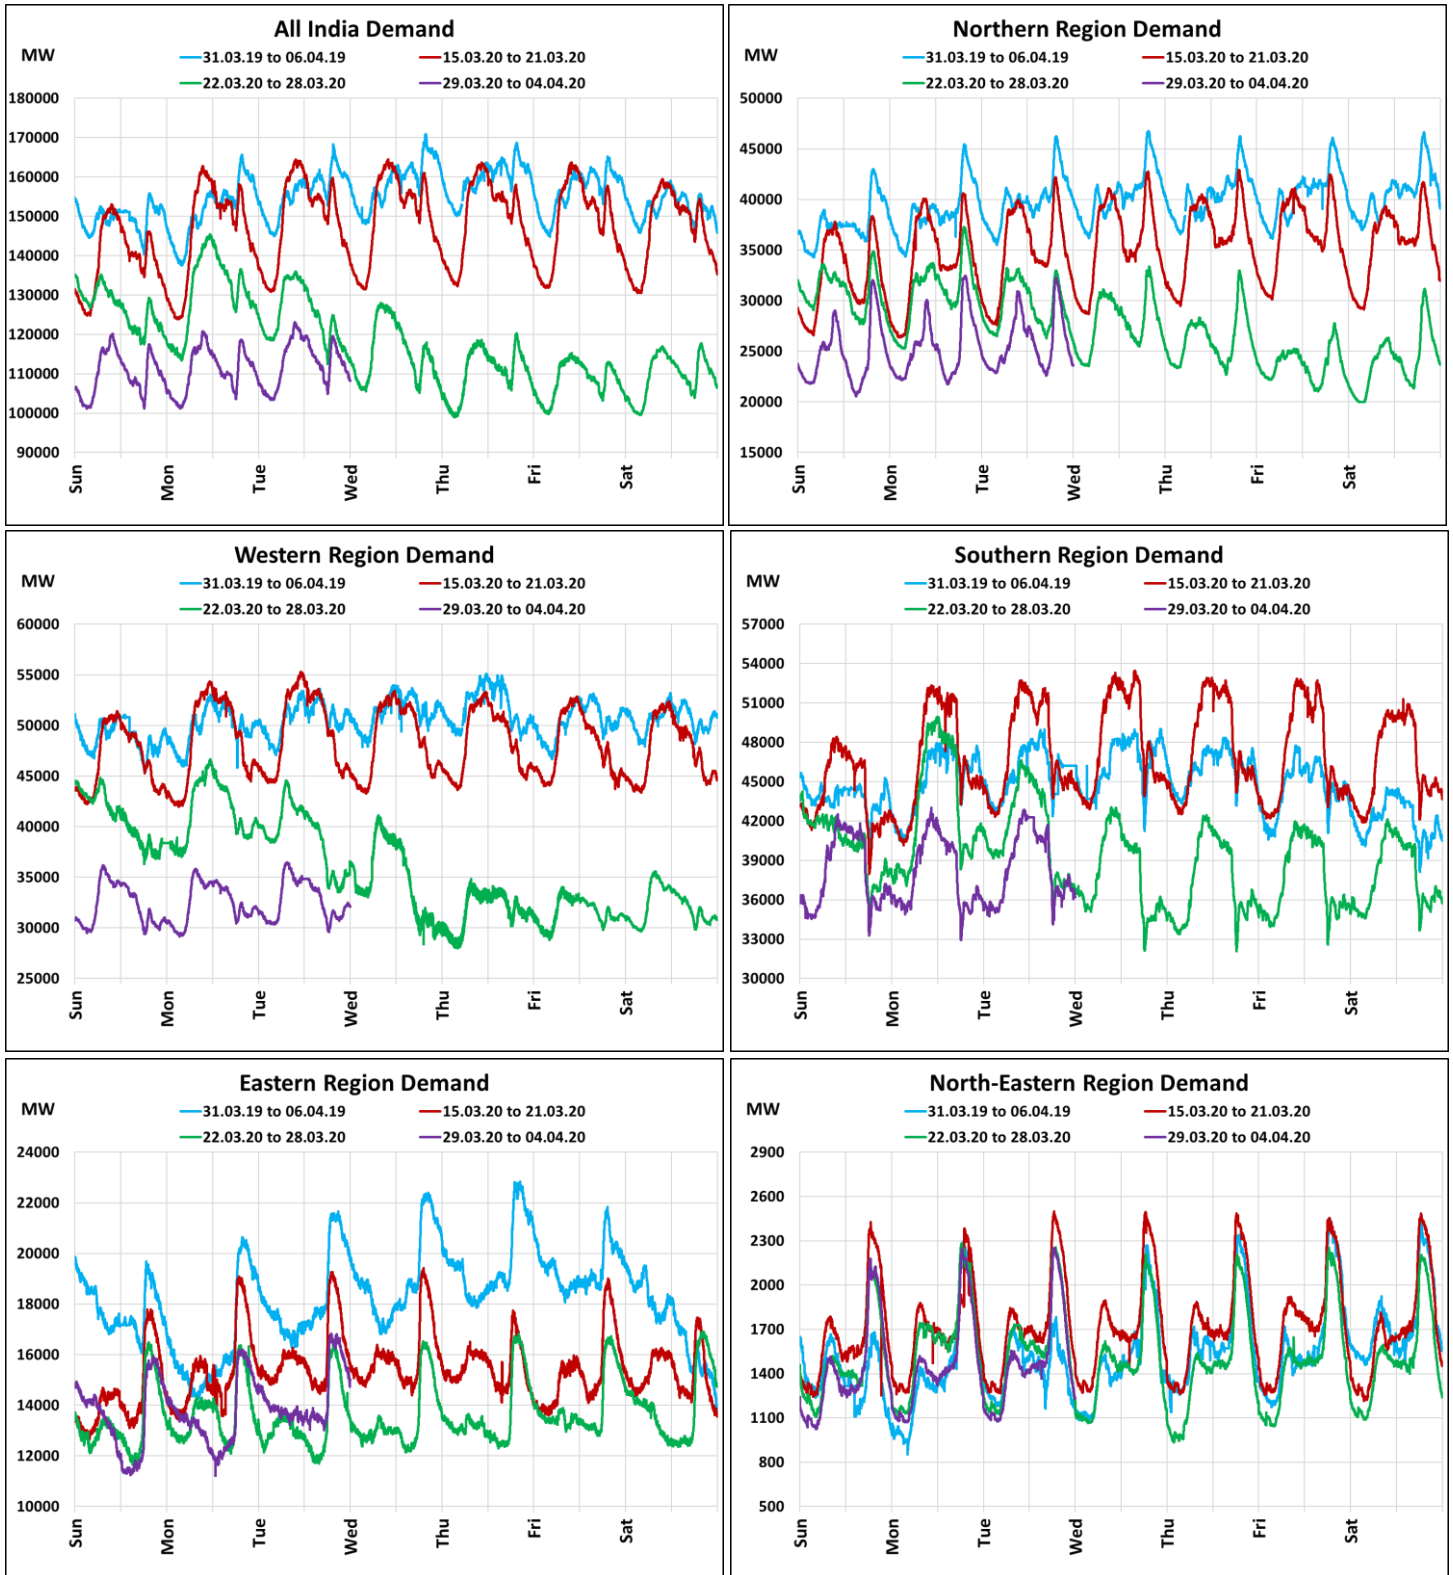

## All-India and Region-wise Weekly Demand Patterns during Management of COVID -19

Date	Energy Consumption (GWh)					
	Northern Region	Western Region	Southern Region	Eastern Region	North-Eastern Region	All India
25-Mar-20	665	844	911	320	36	2777
26-Mar-20	628	771	891	327	35	2652
27-Mar-20	566	761	896	333	36	2592
28-Mar-20	579	781	900	333	36	2628
29-Mar-20	598	785	897	325	34	2639
30-Mar-20	610	791	902	326	36	2665
<b>31-Mar-20</b>	<b>623</b>	<b>803</b>	<b>910</b>	<b>334</b>	<b>36</b>	<b>2705</b>

22 March 2020: Janta Curfew

25 March – 14 April 2020: All-India containment measures vide MHA order no. 40-3/2020-DM-I(A)