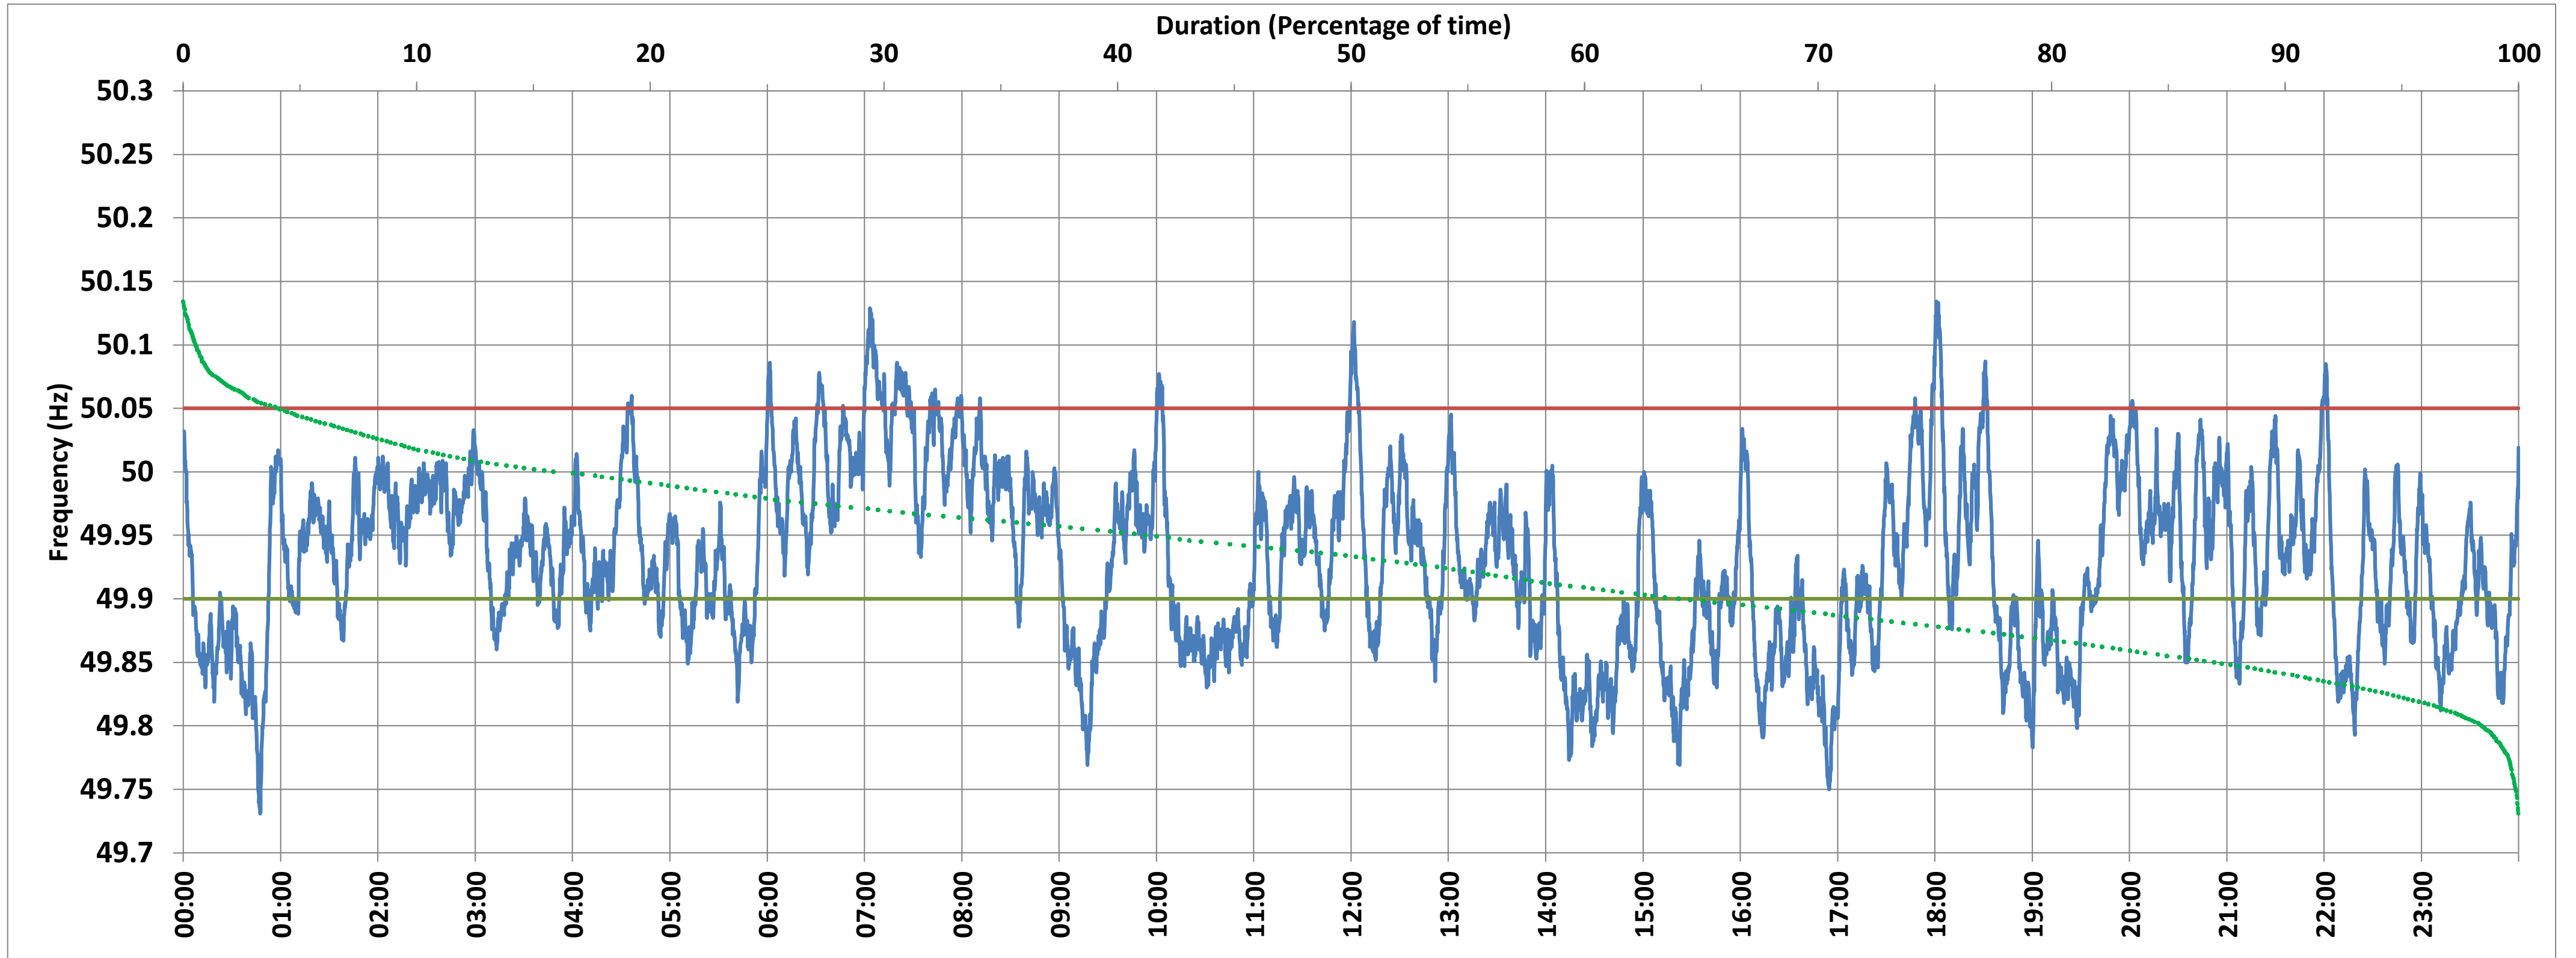

VIJAYAWADA:Frequency

National Grid Frequency Profile for 3-Apr-2018

<49.7	<49.90	<49.97	49.7-49.8	49.8-49.9	49.9-50.0	50.0-50.1	50.1-50.2	49.90-50.05	49.7-50.2	49.97-50.03	50.05-50.1	>50	>50.03	>50.05	>50.2
0.00	35.46	69.75	1.53	33.94	47.85	16.13	0.56	60.53	100.00	22.65	3.62	15.84	7.60	4.00	0.00

Average Frequency :	49.931	Frequency Variation Index :	0.094	Standard Deviation :	0.068	Mileage	45.63
---------------------	--------	-----------------------------	-------	----------------------	-------	---------	-------

Instantaneous Frequency			
Max	50.134	18:01:00	
Min	49.731	0:47:20	

15 minute Average Frequency			
Max	50.073	7:15:00	
Min	49.807	17:00:00	

No. of excursions above 50.03 Hz	40
No. of excursions below 49.97 Hz	123
No. of excursions above 50.00 Hz	74
No. of excursions below 50.00 Hz	67

% time <49.95	58.32
% time between 49.95 to 50.05	37.67

Average time freq remains below 49.97 per excursion	0:08:10	Average time frequency remains above 50.03 per excursion	0:02:44
---	---------	--	---------