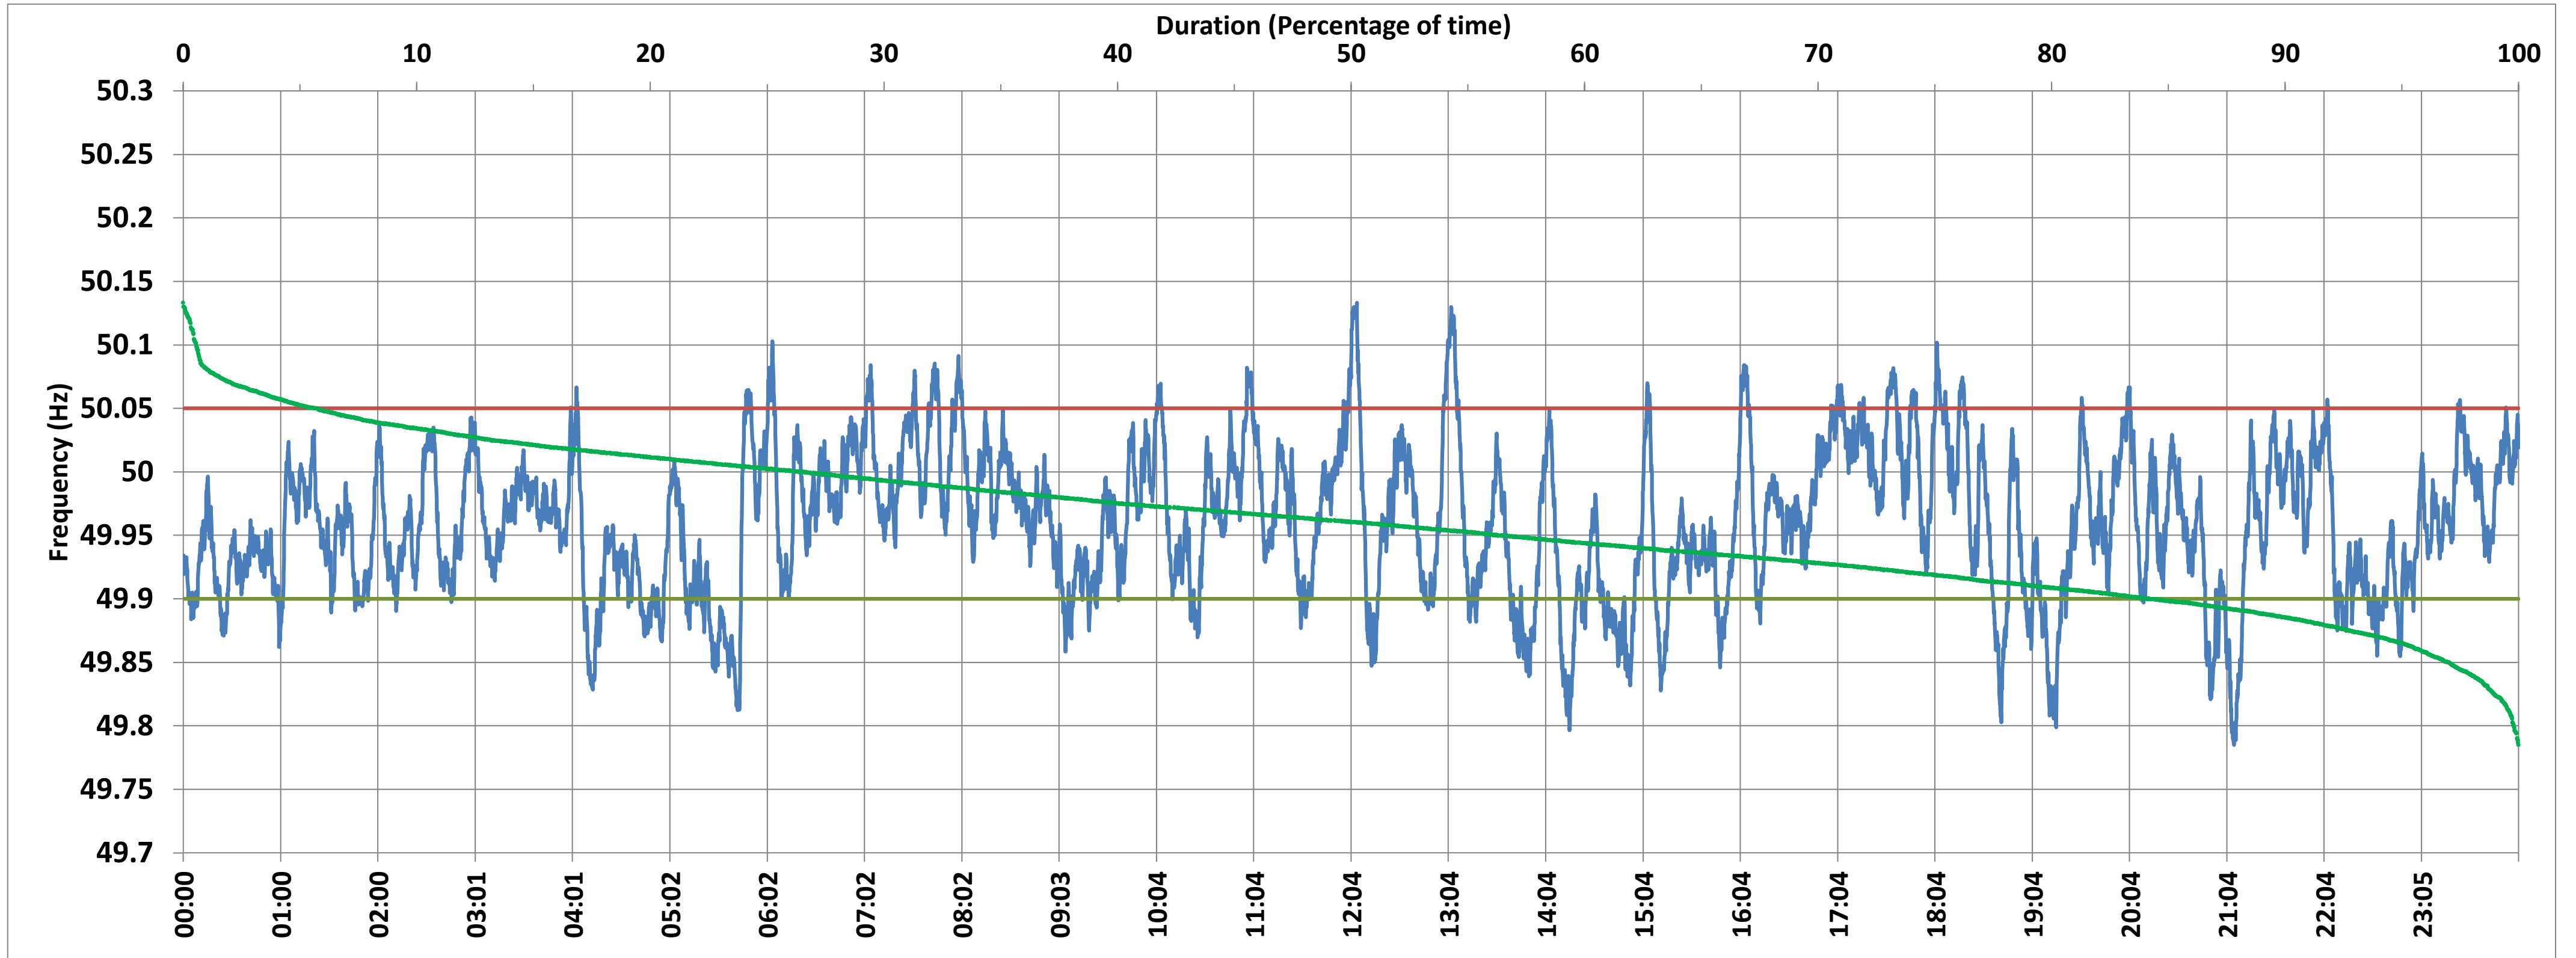

NTPC-VINDHYACHAL:Frequency

National Grid Frequency Profile for 4-May-2018

<49.7	<49.90	<49.97	49.7-49.8	49.8-49.9	49.9-50.0	50.0-50.1	50.1-50.2	49.90-50.05	49.7-50.2	49.97-50.03	50.05-50.1	>50	>50.03	>50.05	>50.2
0.00	15.83	56.39	0.21	15.63	57.70	25.90	0.57	78.46	100.00	32.22	5.15	26.37	11.39	5.71	0.00

Average Frequency :	49.960	Frequency Variation Index :	0.050	Standard Deviation :	0.058	Mileage	46.53
---------------------	--------	-----------------------------	-------	----------------------	-------	---------	-------

Instantaneous Frequency		
Max	50.133	12:08:20
Min	49.785	21:09:10

15 minute Average Frequency		
Max	50.035	17:15:00
Min	49.866	5:45:00

No. of excursions above 50.03 Hz	85
No. of excursions below 49.97 Hz	154
No. of excursions above 50.00 Hz	121
No. of excursions below 50.00 Hz	122

% time <49.95	43.69
% time between 49.95 to 50.05	50.60

Average time freq remains below 49.97 per excursion	0:05:16	Average time frequency remains above 50.03 per excursion	0:01:56
---	---------	--	---------