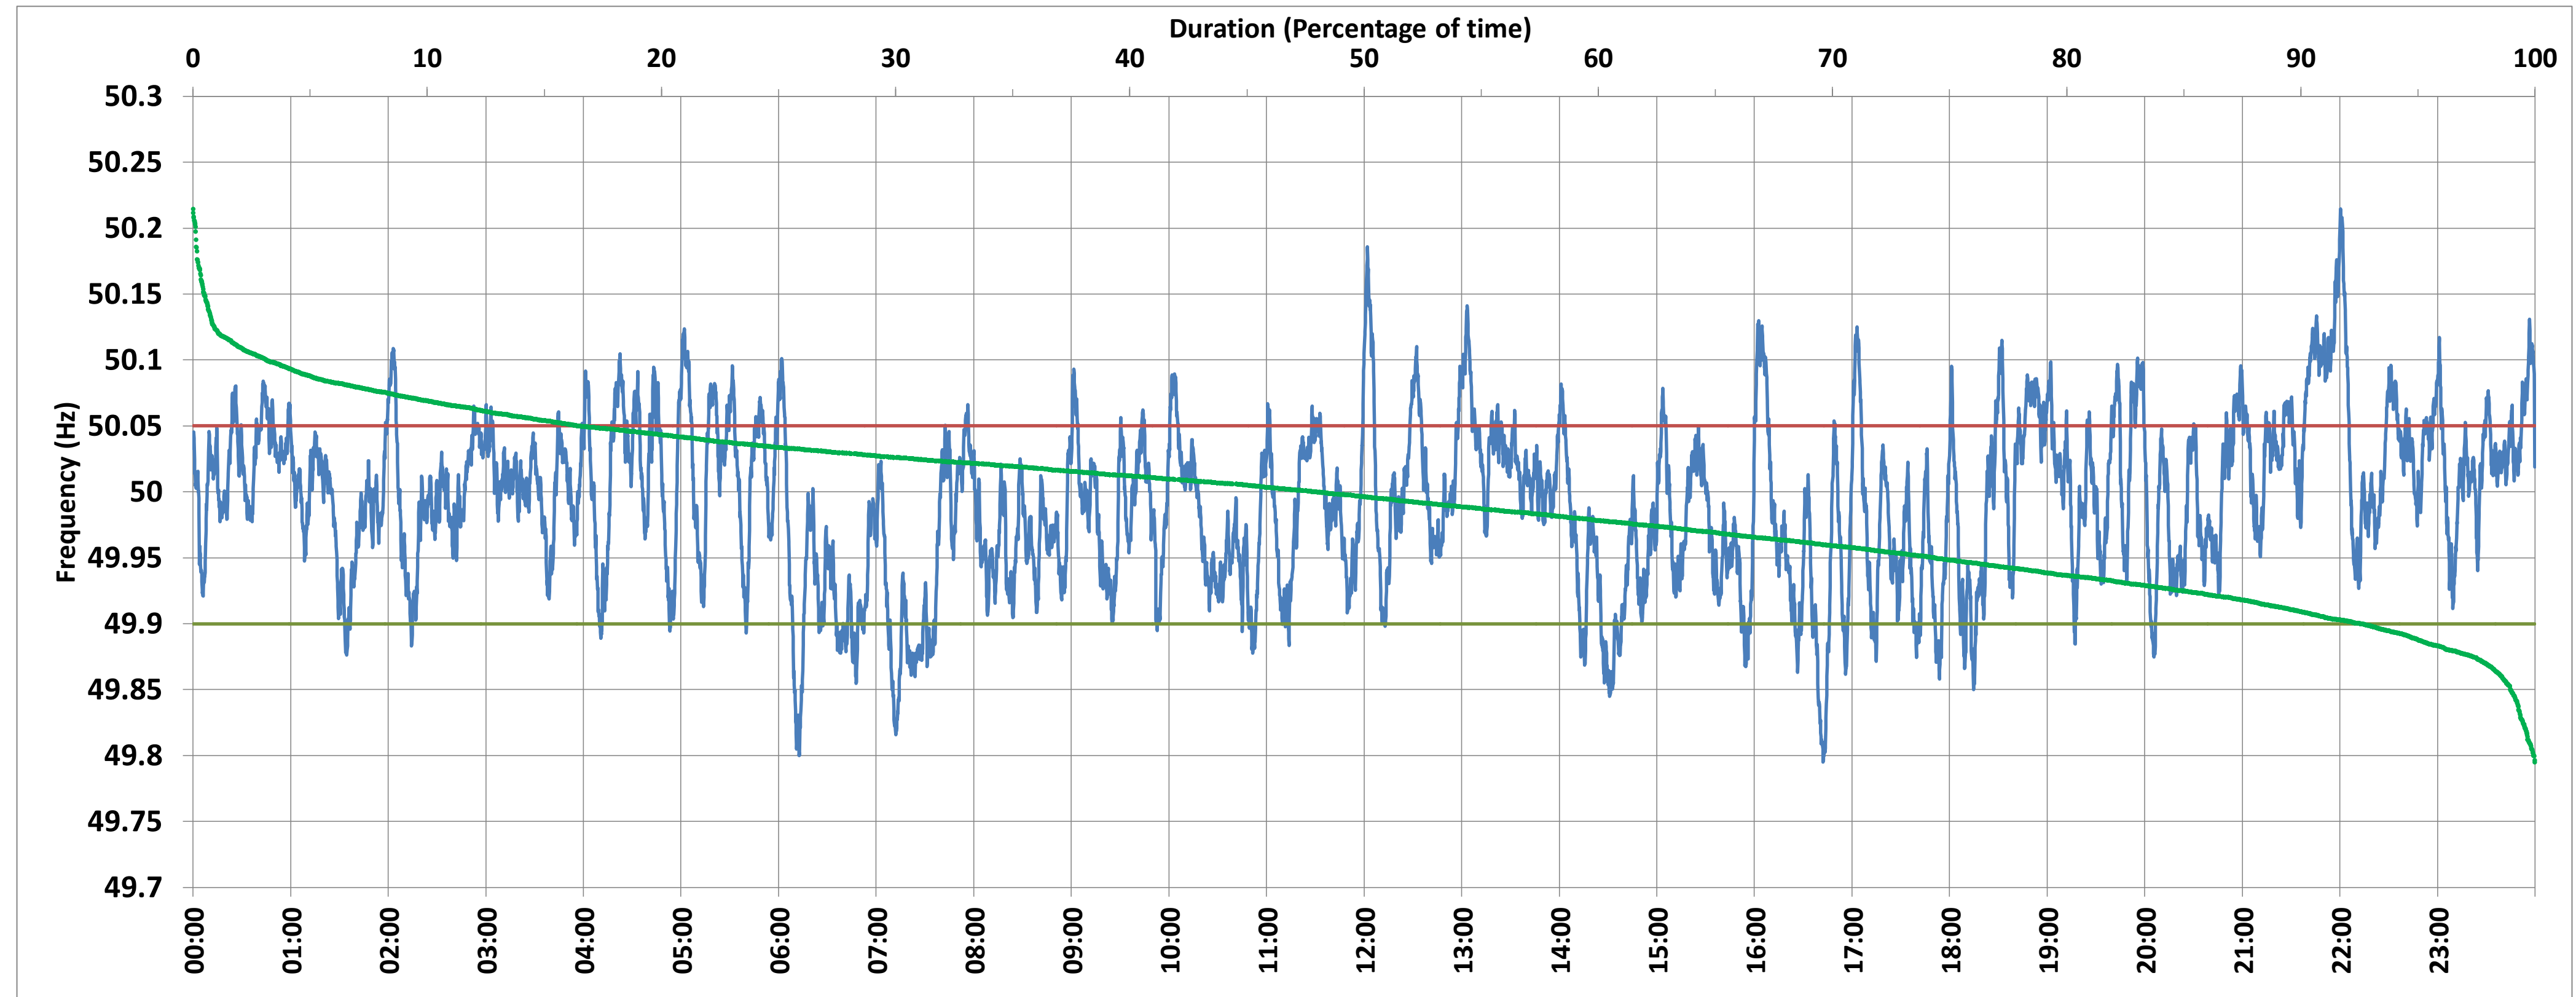

NTPC-VINDHYACHAL:Frequency

National Grid Frequency Profile for 7-Dec-2017

<49.7	<49.90	<49.97	49.7-49.8	49.8-49.9	49.9-50.0	50.0-50.1	50.1-50.2	49.90-50.05	49.7-50.2	49.97-50.03	50.05-50.1	>50	>50.03	>50.05	>50.2
0.00	7.40	35.39	0.05	7.35	44.49	44.97	3.03	76.09	99.88	37.19	13.45	48.07	27.42	16.52	0.12

Average Frequency :	49.992	Frequency Variation Index :	0.039	Standard Deviation :	0.062
---------------------	--------	-----------------------------	-------	----------------------	-------

Instantaneous Frequency		
Max	50.215	22:00:10
Min	49.795	16:42:10

15 minute Average Frequency		
Max	50.119	22:00:00
Min	49.887	7:30:00

No. of excursions above 50.03 Hz	153
No. of excursions below 49.97 Hz	131
No. of excursions above 50.00 Hz	151
No. of excursions below 50.00 Hz	150