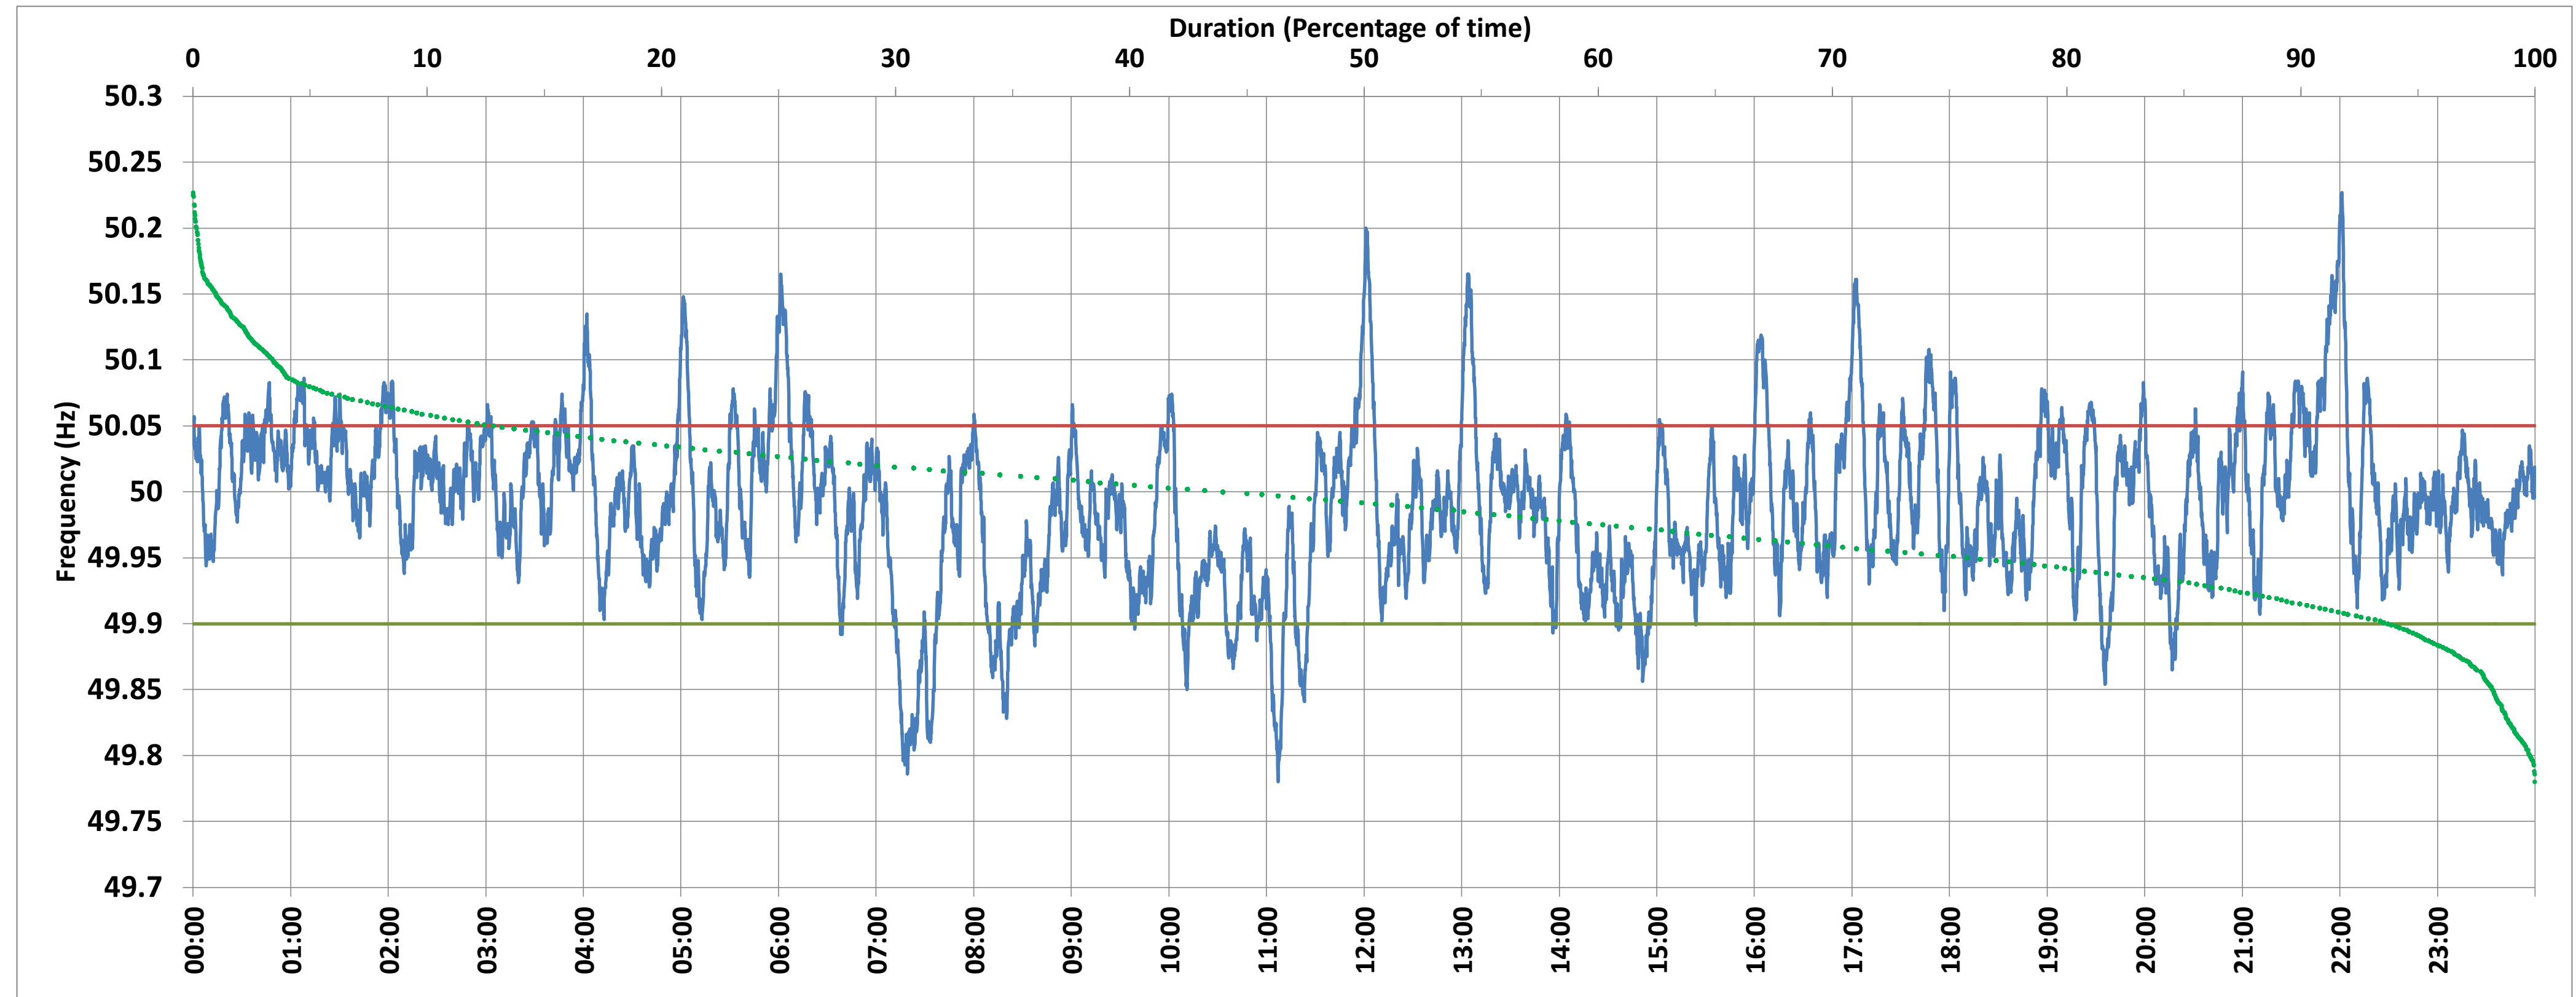

BAWANA:Frequency

National Grid Frequency Profile for 9-Jan-2018

<49.7	<49.90	<49.97	49.7-49.8	49.8-49.9	49.9-50.0	50.0-50.1	50.1-50.2	49.90-50.05	49.7-50.2	49.97-50.03	50.05-50.1	>50	>50.03	>50.05	>50.2
0.00	6.15	36.23	0.20	5.95	48.85	41.56	3.26	81.02	99.83	40.59	9.80	43.96	23.18	12.84	0.17

Average Frequency :	49.989	Frequency Variation Index :	0.037	Standard Deviation :	0.060
---------------------	--------	-----------------------------	-------	----------------------	-------

Instantaneous Frequency		
Max	50.227	22:01:10
Min	49.780	11:07:00

15 minute Average Frequency		
Max	50.115	22:00:00
Min	49.831	7:30:00

No. of excursions above 50.03 Hz	115
No. of excursions below 49.97 Hz	121
No. of excursions above 50.00 Hz	122
No. of excursions below 50.00 Hz	117