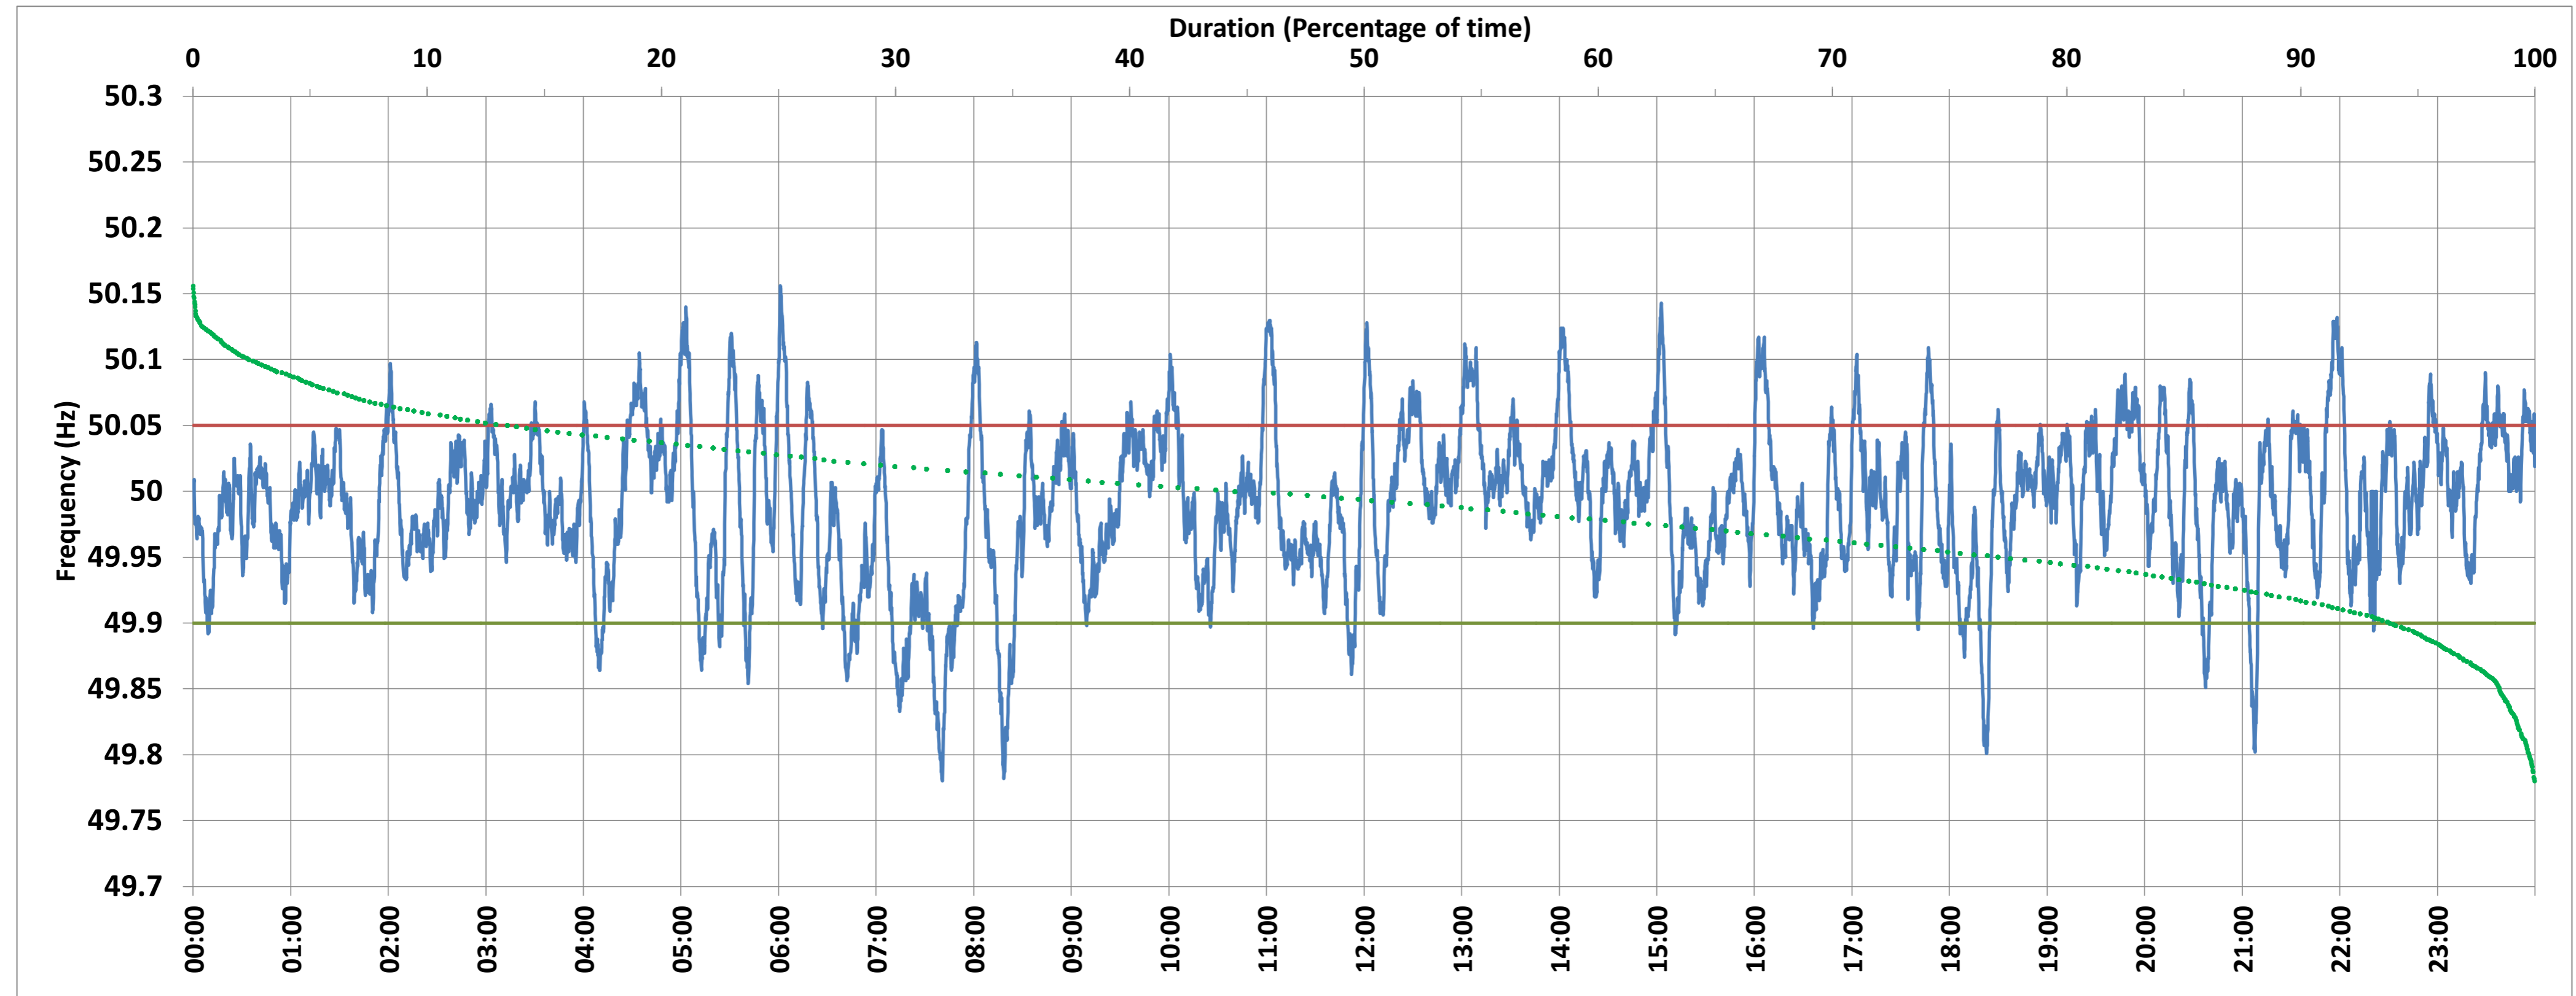

BAWANA:Frequency

National Grid Frequency Profile for 10-Jan-2018

<49.7	<49.90	<49.97	49.7-49.8	49.8-49.9	49.9-50.0	50.0-50.1	50.1-50.2	49.90-50.05	49.7-50.2	49.97-50.03	50.05-50.1	>50	>50.03	>50.05	>50.2
0.00	6.05	34.06	0.24	5.81	47.84	43.55	2.56	80.53	100.00	42.22	11.45	44.48	23.72	13.41	0.00

Average Frequency :	49.990	Frequency Variation Index :	0.034	Standard Deviation :	0.057
---------------------	--------	-----------------------------	-------	----------------------	-------

Instantaneous Frequency		
Max	50.156	6:01:00
Min	49.780	7:40:40

15 minute Average Frequency		
Max	50.066	13:15:00
Min	49.858	7:45:00

No. of excursions above 50.03 Hz	106
No. of excursions below 49.97 Hz	112
No. of excursions above 50.00 Hz	125
No. of excursions below 50.00 Hz	122

Average time freq remains below 49.97 per excursion	0:04:23	Average time frequency remains above 50.03 per excursion	0:03:13
---	---------	--	---------