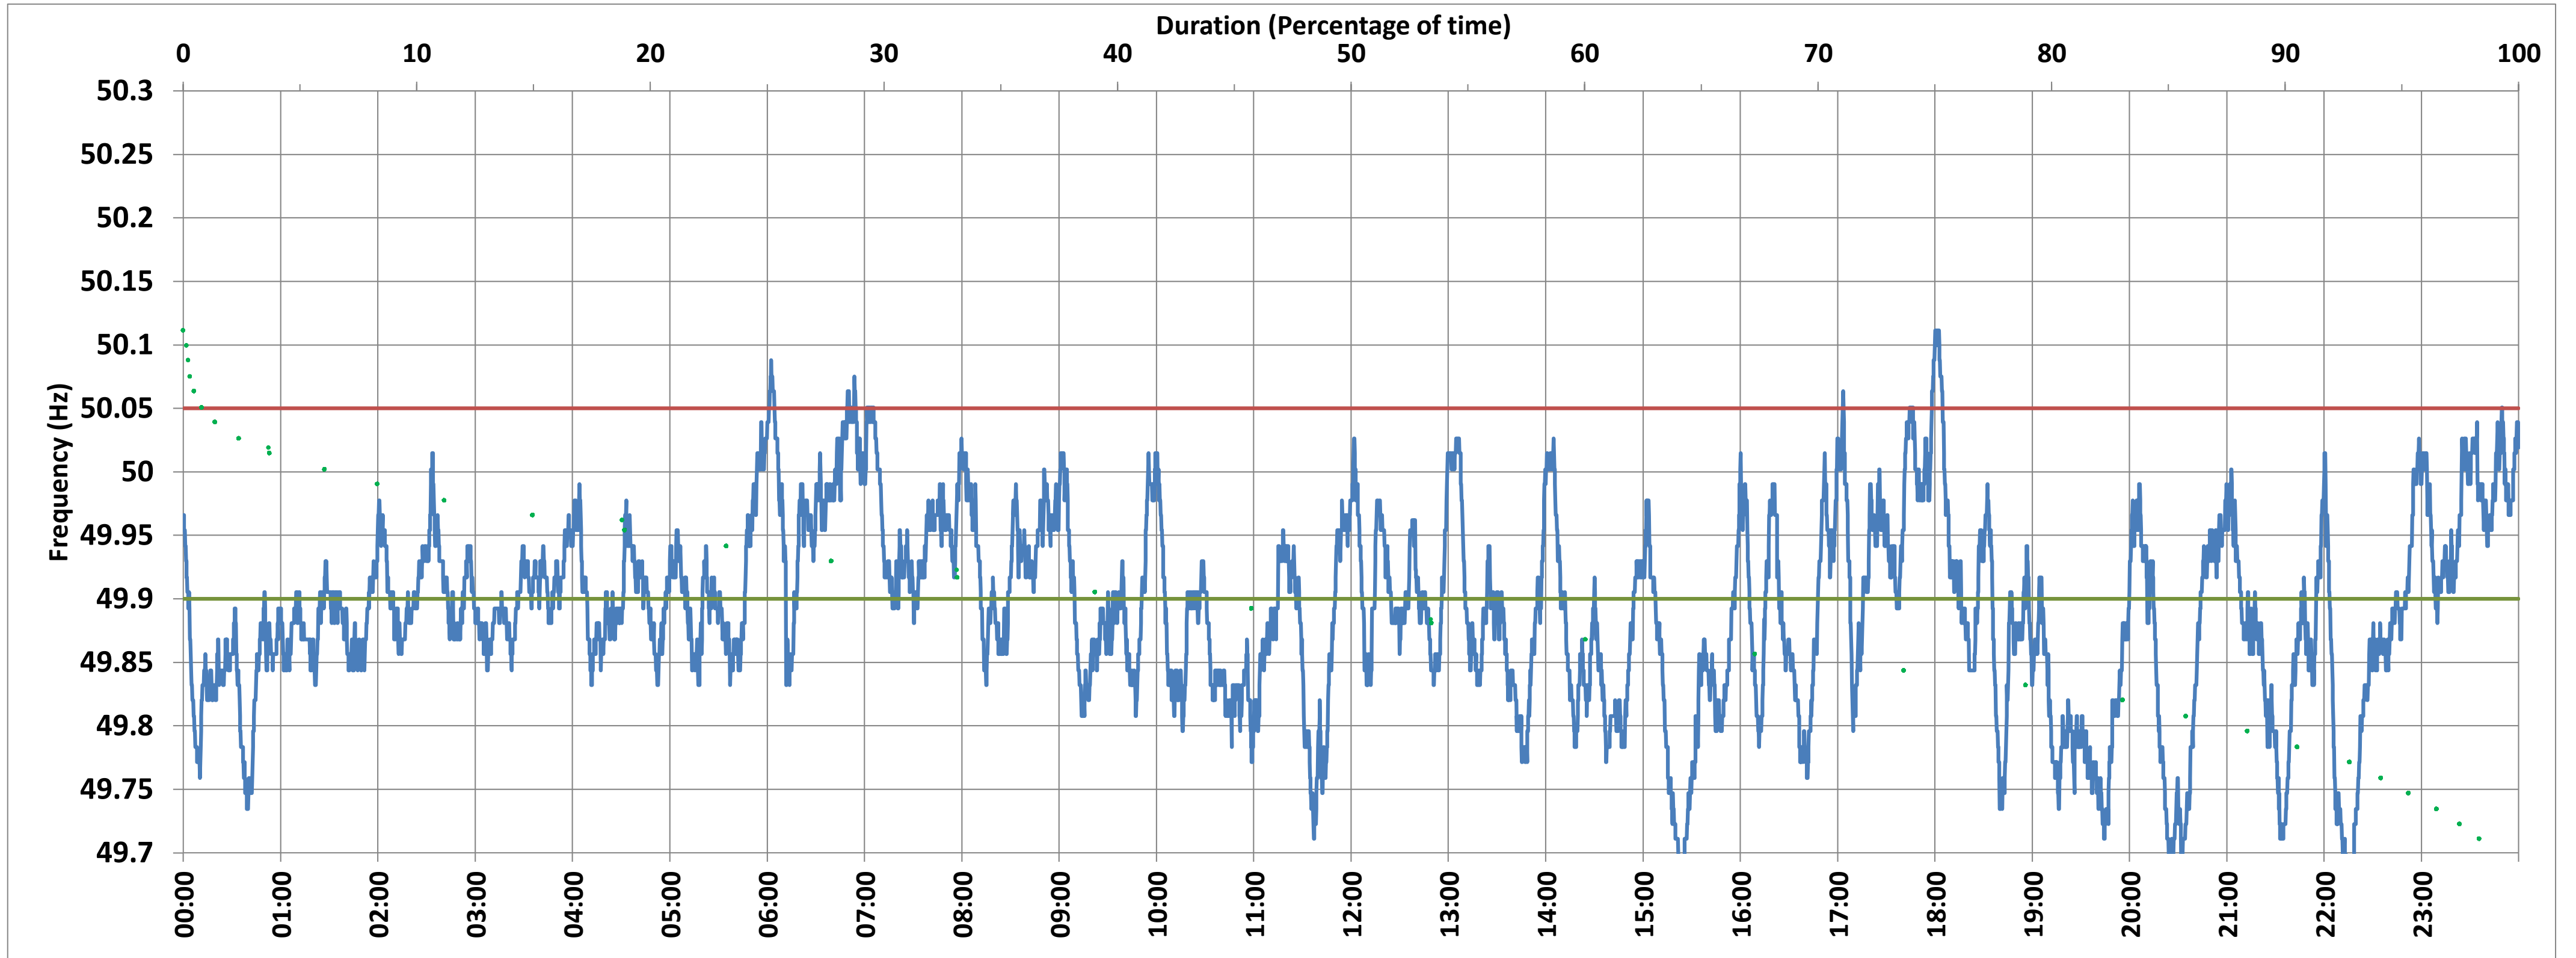

POWER SYSTEM OPERATION CORPORATION LIMITED
NATIONAL LOAD DESPATCH CENTRE NEW DELHI

SOMANAHALLI:Frequency

National Grid Frequency Profile for 10-May-2018

<49.7	<49.90	<49.97	49.7-49.8	49.8-49.9	49.9-50.0	50.0-50.1	50.1-50.2	49.90-50.05	49.7-50.2	49.97-50.03	50.05-50.1	>50	>50.03	>50.05	>50.2
1.01	54.27	85.05	10.61	42.65	37.43	8.16	0.14	44.38	98.99	12.58	1.22	8.30	2.37	1.35	0.00

Average Frequency :	49.892	Frequency Variation Index :	0.174	Standard Deviation :	0.075	Mileage	39.19
---------------------	--------	-----------------------------	-------	----------------------	-------	---------	-------

Instantaneous Frequency		
Max	50.111	18:00:10
Min	49.638	22:16:10

15 minute Average Frequency		
Max	50.031	7:00:00
Min	49.718	15:30:00

No. of excursions above 50.03 Hz	15
No. of excursions below 49.97 Hz	61
No. of excursions above 50.00 Hz	39
No. of excursions below 50.00 Hz	39

% time <49.95	76.75
% time between 49.95 to 50.05	21.90

Average time freq remains below 49.97 per excursion	0:20:05	Average time frequency remains above 50.03 per excursion	0:02:17
---	---------	--	---------