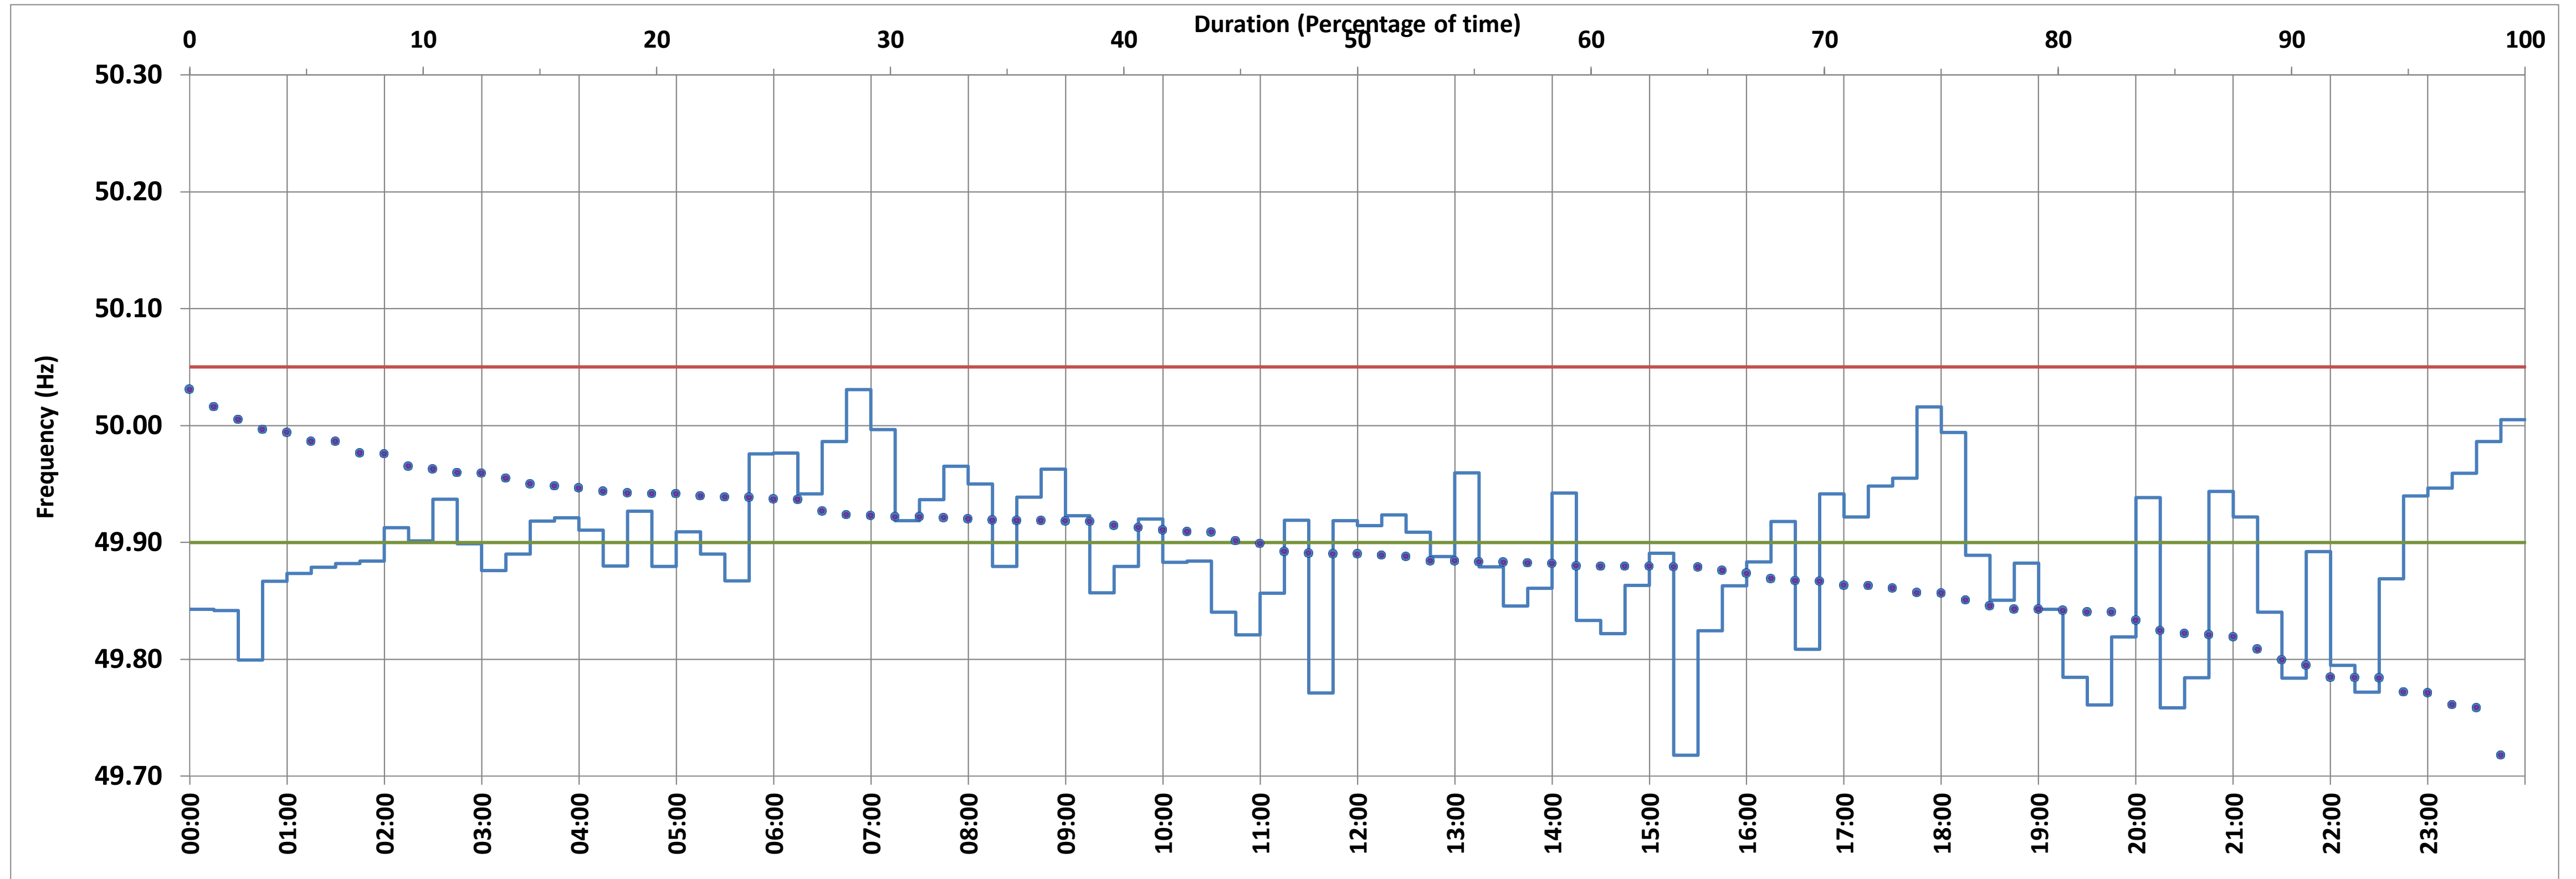

SOMANAHALLI:Frequency

15 Min. Average Frequency Profile for 10-May-2018

<49.7	<49.90	<49.97	49.7-49.8	49.8-49.9	49.9-50.0	50.0-50.1	50.1-50.2	49.90-50.05	49.7-50.2	49.97-50.03	50.05-50.1	>50	>50.03	>50.05	>50.2	
0.00	54.17	90.63	10.42	43.75	42.71	3.13	0.00	45.83	100.00	8.33	0.00	3.13	1.04	0.00	0.00	

Average Frequency :	49.892

Mileage	4.4722

Instantaneous Frequency		
Max	50.111	18:00:10
Min	49.638	22:16:10

Based on 15 minute Average Frequency			
Max	50.031	7:00:00	
Min	49.718	15:30:00	

No. of excursions above 50.03 Hz	1
No. of excursions below 49.97 Hz	4
No. of excursions above 50.00 Hz	3
No. of excursions below 50.00 Hz	3

% time <49.95	85.42
% time between 49.95 to 50.05	14.58

NOTE: All calculations except Instantaneous Max/Min based on 15 minute average frequency