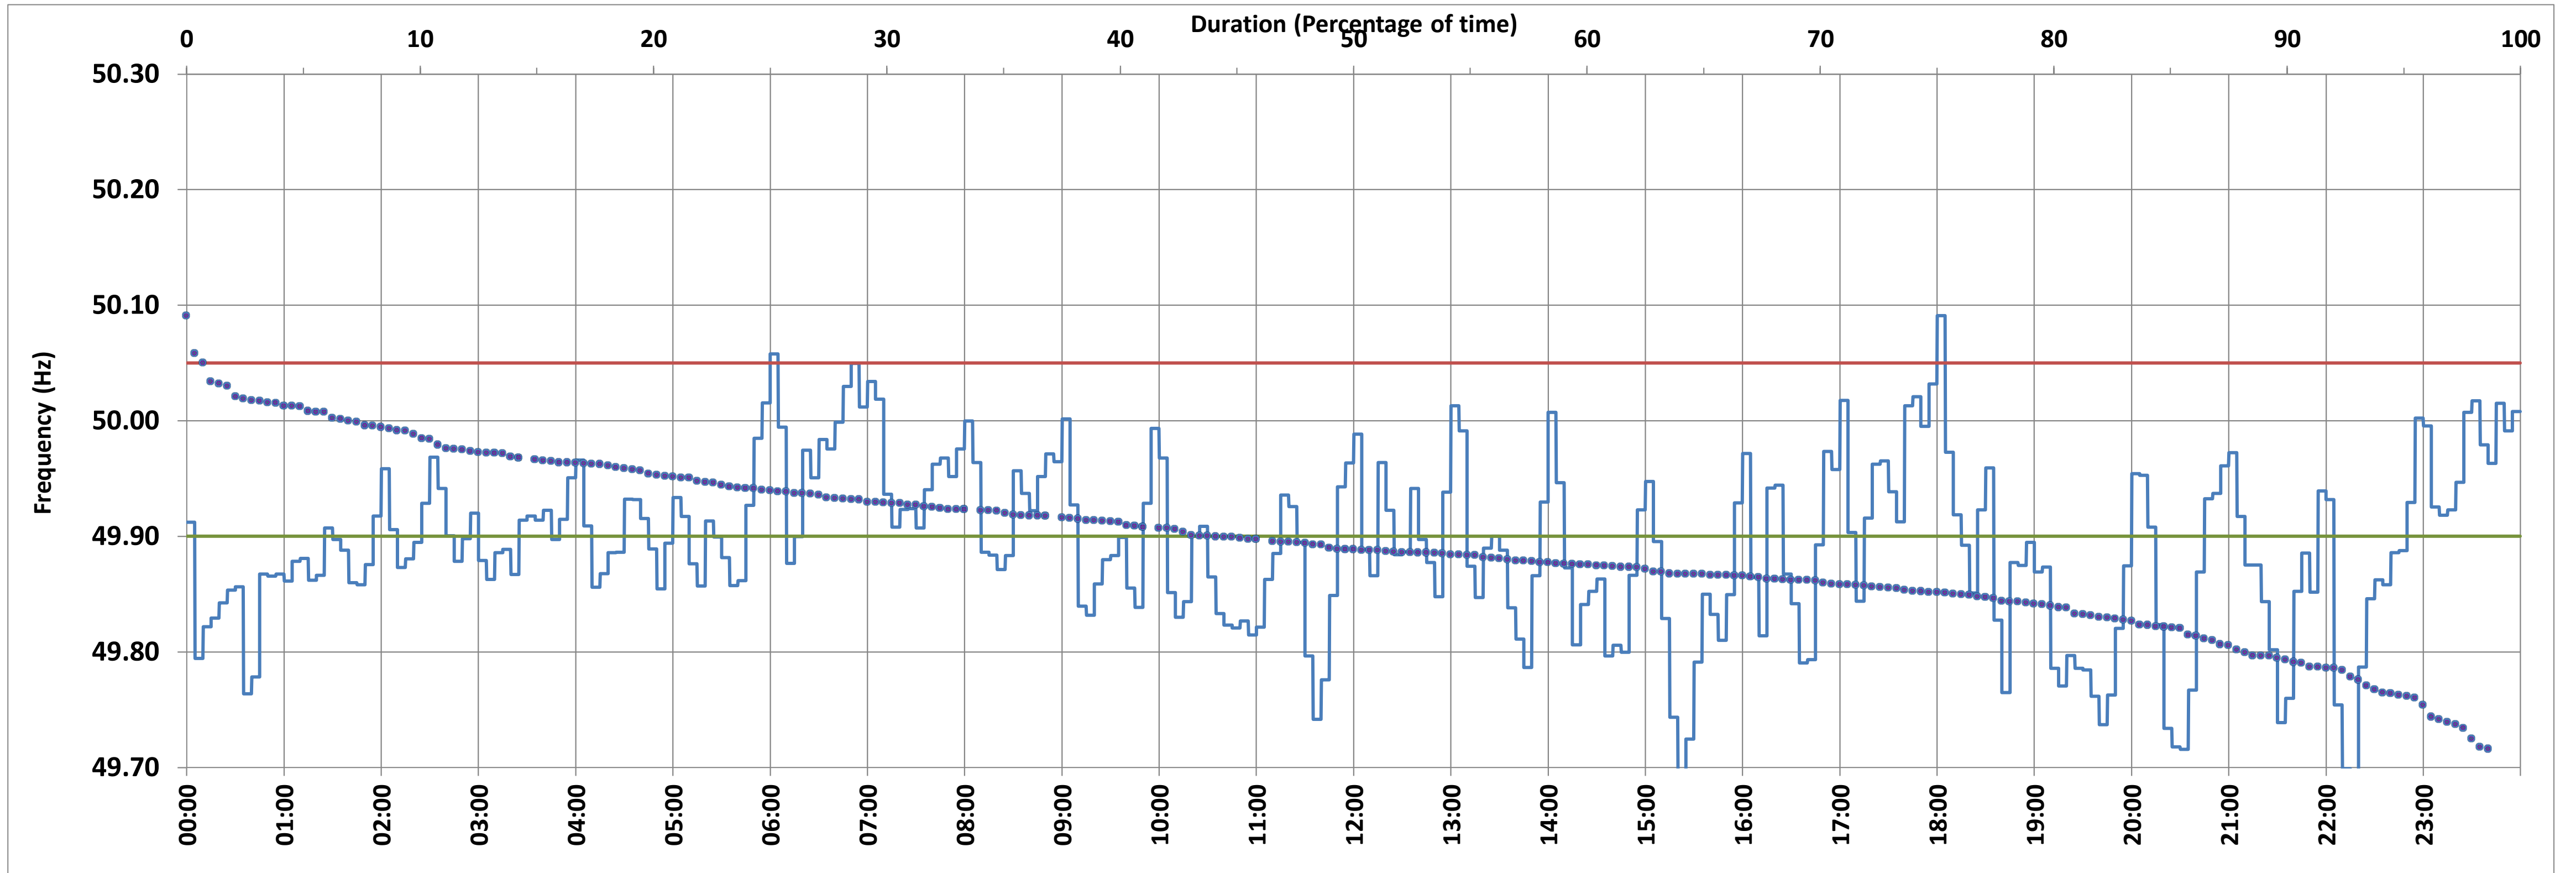

SOMANAHALLI:Frequency

5 Min. Average Frequency Profile for 10-May-2018

<49.7	<49.90	<49.97	49.7-49.8	49.8-49.9	49.9-50.0	50.0-50.1	50.1-50.2	49.90-50.05	49.7-50.2	49.97-50.03	50.05-50.1	>50	>50.03	>50.05	>50.2
1.04	55.90	86.11	10.76	44.10	37.15	6.94	0.00	43.40	98.96	12.15	0.69	6.94	1.74	0.69	0.00

Average Frequency :	49.892

Mileage	10.9824

Instantaneous Frequency		
Max	50.111	18:00:10
Min	49.638	22:16:10

Based on 5 minute Average Frequency		
Max	50.091	18:05:00
Min	49.682	22:25:00

No. of excursions above 50.03 Hz	4
No. of excursions below 49.97 Hz	18
No. of excursions above 50.00 Hz	12
No. of excursions below 50.00 Hz	12

% time <49.95	78.13
% time between 49.95 to 50.05	21.18

NOTE: All calculations except Instantaneous Max/Min based on 5 minute average frequency