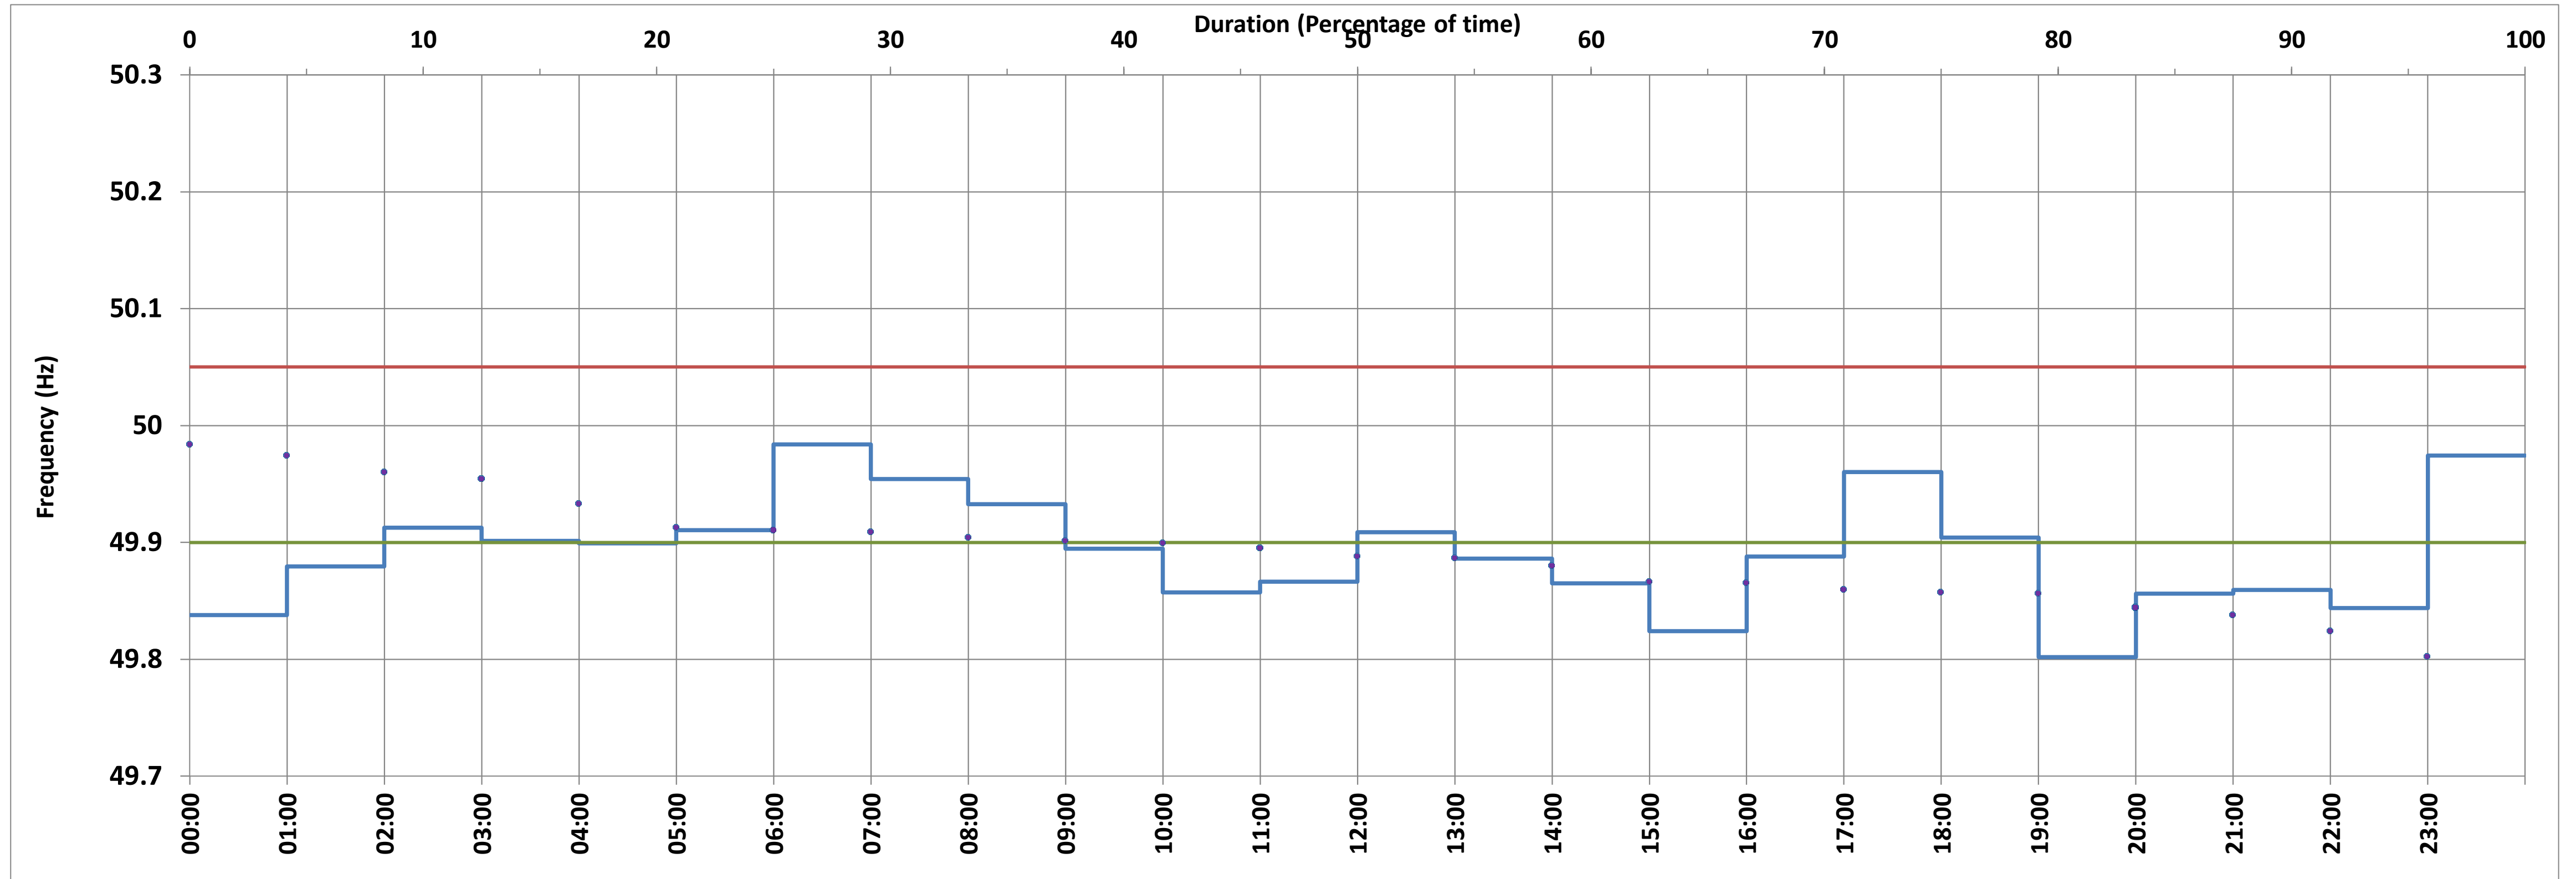

SOMANAHALLI:Frequency

Hourly Average Frequency Profile for 10-May-2018

<49.7	<49.90	<49.97	49.7-49.8	49.8-49.9	49.9-50.0	50.0-50.1	50.1-50.2	49.90-50.05	49.7-50.2	49.97-50.03	50.05-50.1	>50	>50.03	>50.05	>50.2	
0.00	58.33	91.67	0.00	58.33	41.67	0.00	0.00	41.67	100.00	8.33	0.00	0.00	0.00	0.00	0.00	

Average Frequency :	49.892

Mileage	0.9333

Instantaneous Frequency		
Max	50.111	18:00:10
Min	49.638	22:16:10

Based on an hour Average Frequency			
Max	49.984	7:00:00	
Min	49.802	20:00:00	

No. of excursions above 50.03 Hz	0
No. of excursions below 49.97 Hz	2
No. of excursions above 50.00 Hz	0
No. of excursions below 50.00 Hz	1

% time <49.95	83.33
% time between 49.95 to 50.05	16.67

NOTE: All calculations except Instantaneous Max/Min based on an hour average frequency