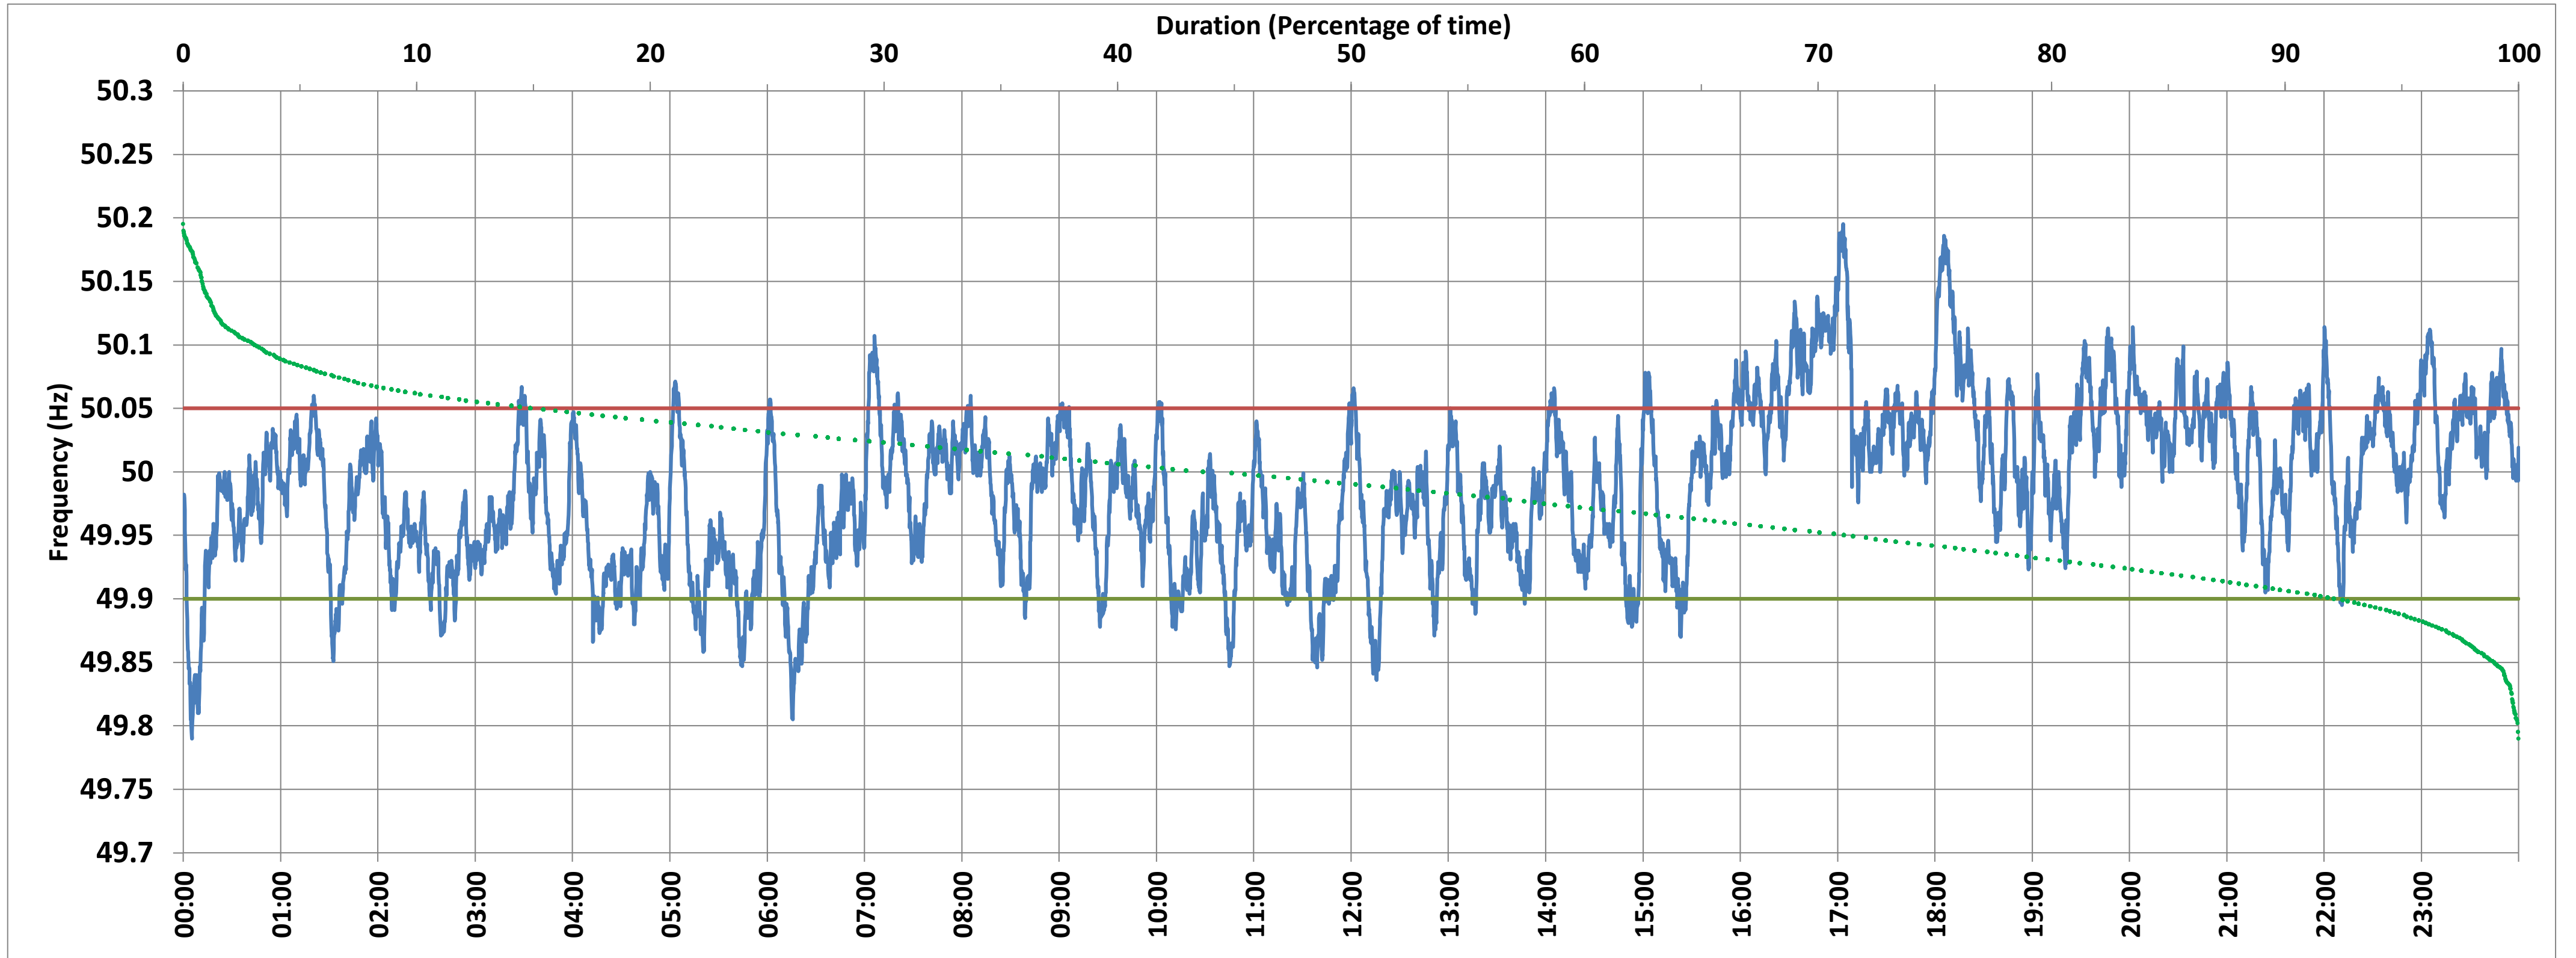

VIJAYAWADA:Frequency

National Grid Frequency Profile for 13-May-2018

<49.7	<49.90	<49.97	49.7-49.8	49.8-49.9	49.9-50.0	50.0-50.1	50.1-50.2	49.90-50.05	49.7-50.2	49.97-50.03	50.05-50.1	>50	>50.03	>50.05	>50.2
0.00	7.53	38.54	0.03	7.50	47.57	41.74	3.16	77.60	100.00	35.76	12.36	43.65	25.69	14.86	0.00

Average Frequency :	49.988	Frequency Variation Index :	0.040	Standard Deviation :	0.062	Mileage	45.21
---------------------	--------	-----------------------------	-------	----------------------	-------	---------	-------

Instantaneous Frequency		
Max	50.195	17:03:20
Min	49.790	0:05:10

15 minute Average Frequency		
Max	50.135	18:15:00
Min	49.867	0:15:00

No. of excursions above 50.03 Hz	102
No. of excursions below 49.97 Hz	97
No. of excursions above 50.00 Hz	103
No. of excursions below 50.00 Hz	102

% time <49.95	28.51
% time between 49.95 to 50.05	56.63

Average time freq remains below 49.97 per excursion	0:05:43	Average time frequency remains above 50.03 per excursion	0:03:38
---	---------	--	---------