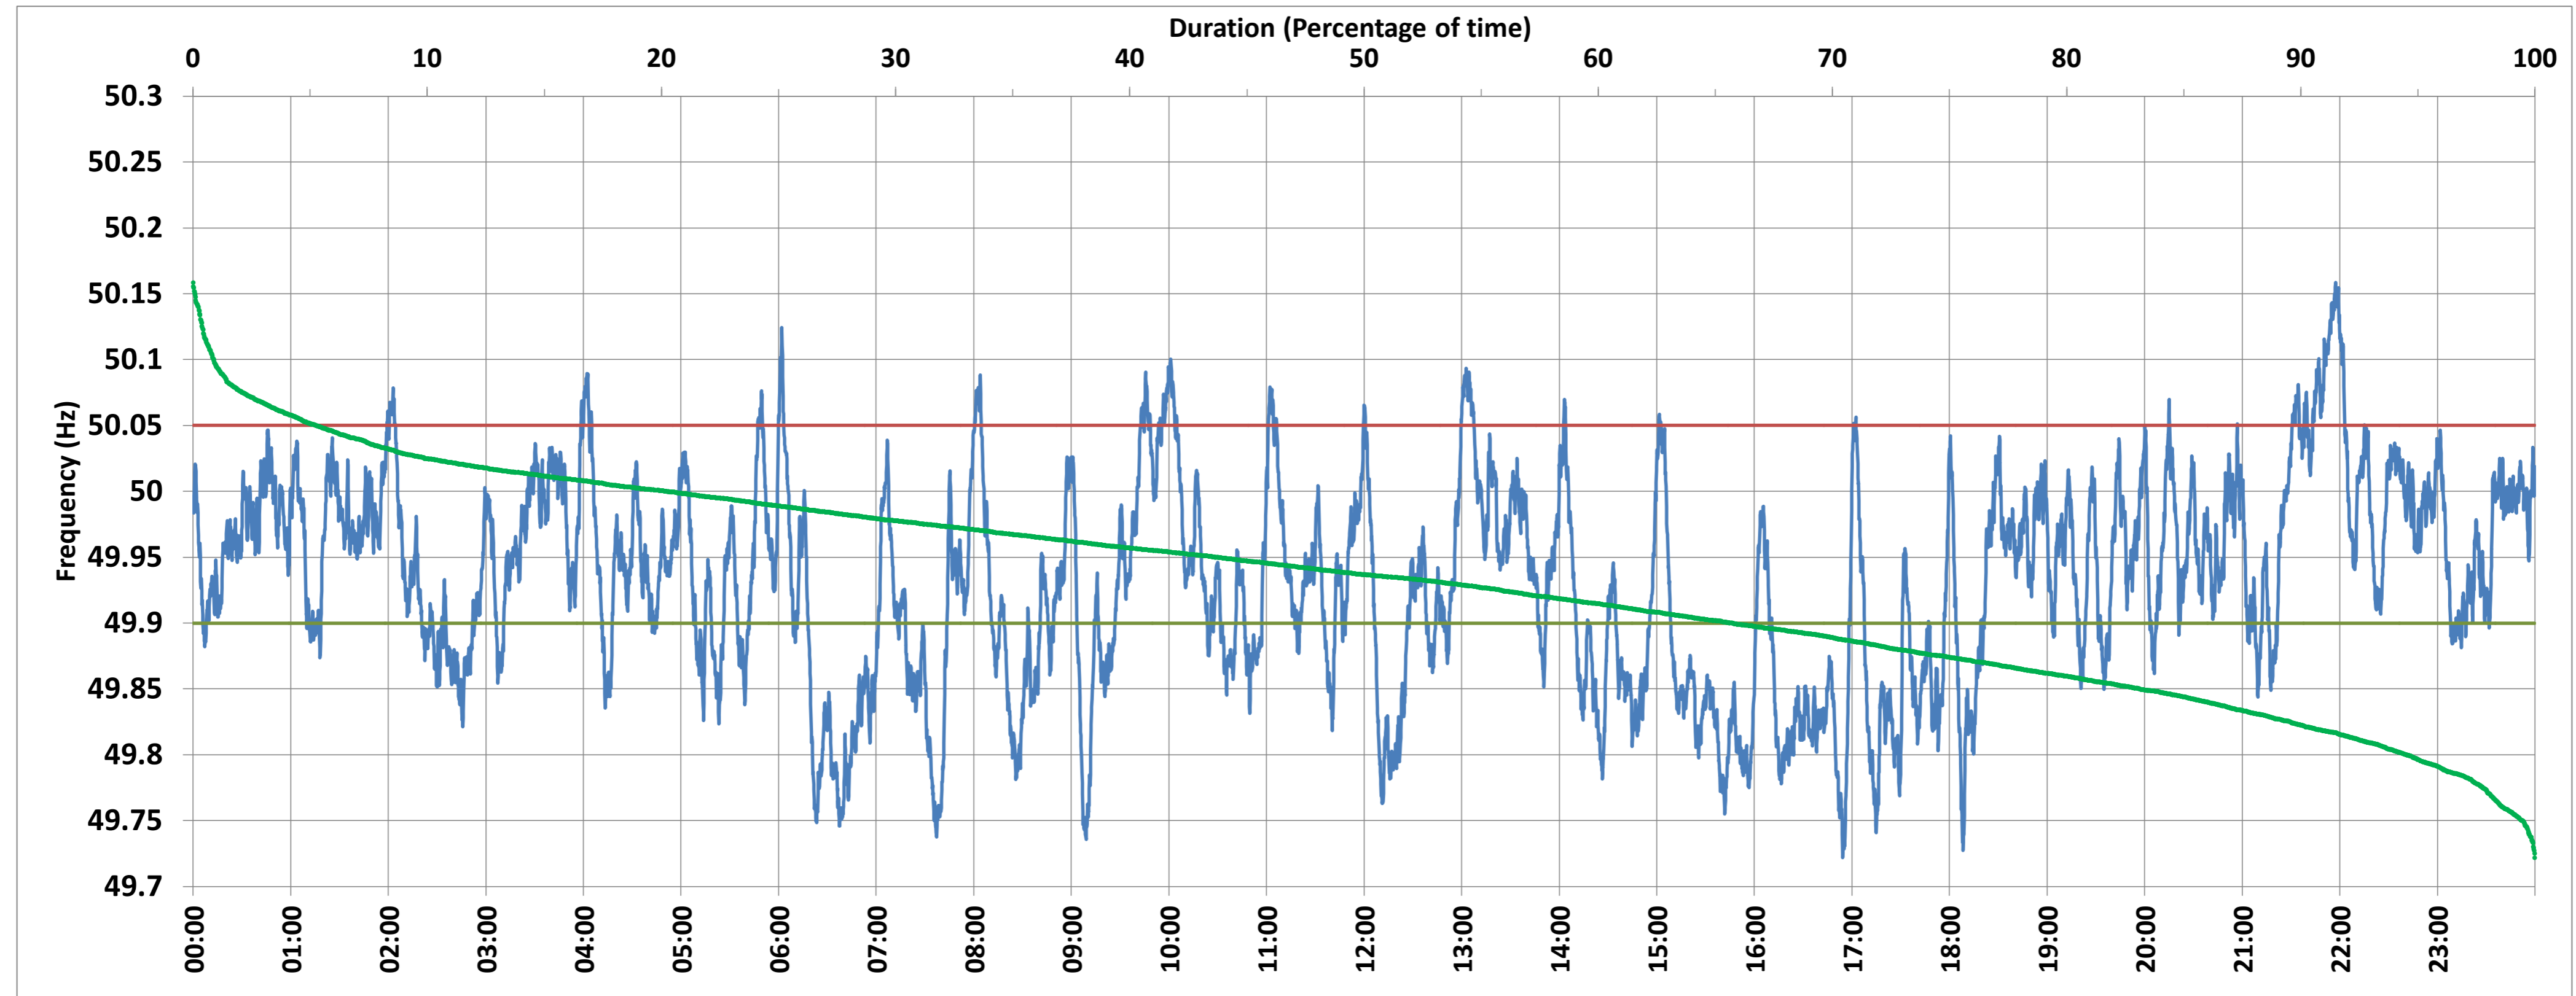

NTPC-VINDHYACHAL:Frequency

National Grid Frequency Profile for 13-Dec-2017

<49.7	<49.90	<49.97	49.7-49.8	49.8-49.9	49.9-50.0	50.0-50.1	50.1-50.2	49.90-50.05	49.7-50.2	49.97-50.03	50.05-50.1	>50	>50.03	>50.05	>50.2
0.00	34.25	66.12	5.46	28.78	45.49	19.38	0.89	60.46	100.00	25.15	4.40	20.25	8.73	5.29	0.00

Average Frequency :	49.931	Frequency Variation Index :	0.108	Standard Deviation :	0.078
---------------------	--------	-----------------------------	-------	----------------------	-------

Instantaneous Frequency		
Max	50.159	21:57:20
Min	49.722	16:54:20

15 minute Average Frequency		
Max	50.111	22:00:00
Min	49.785	6:45:00

No. of excursions above 50.03 Hz	52
No. of excursions below 49.97 Hz	123
No. of excursions above 50.00 Hz	122
No. of excursions below 50.00 Hz	123

Average time freq remains below 49.97 per excursion	0:07:44	Average time frequency remains above 50.03 per excursion	0:02:25
---	---------	--	---------