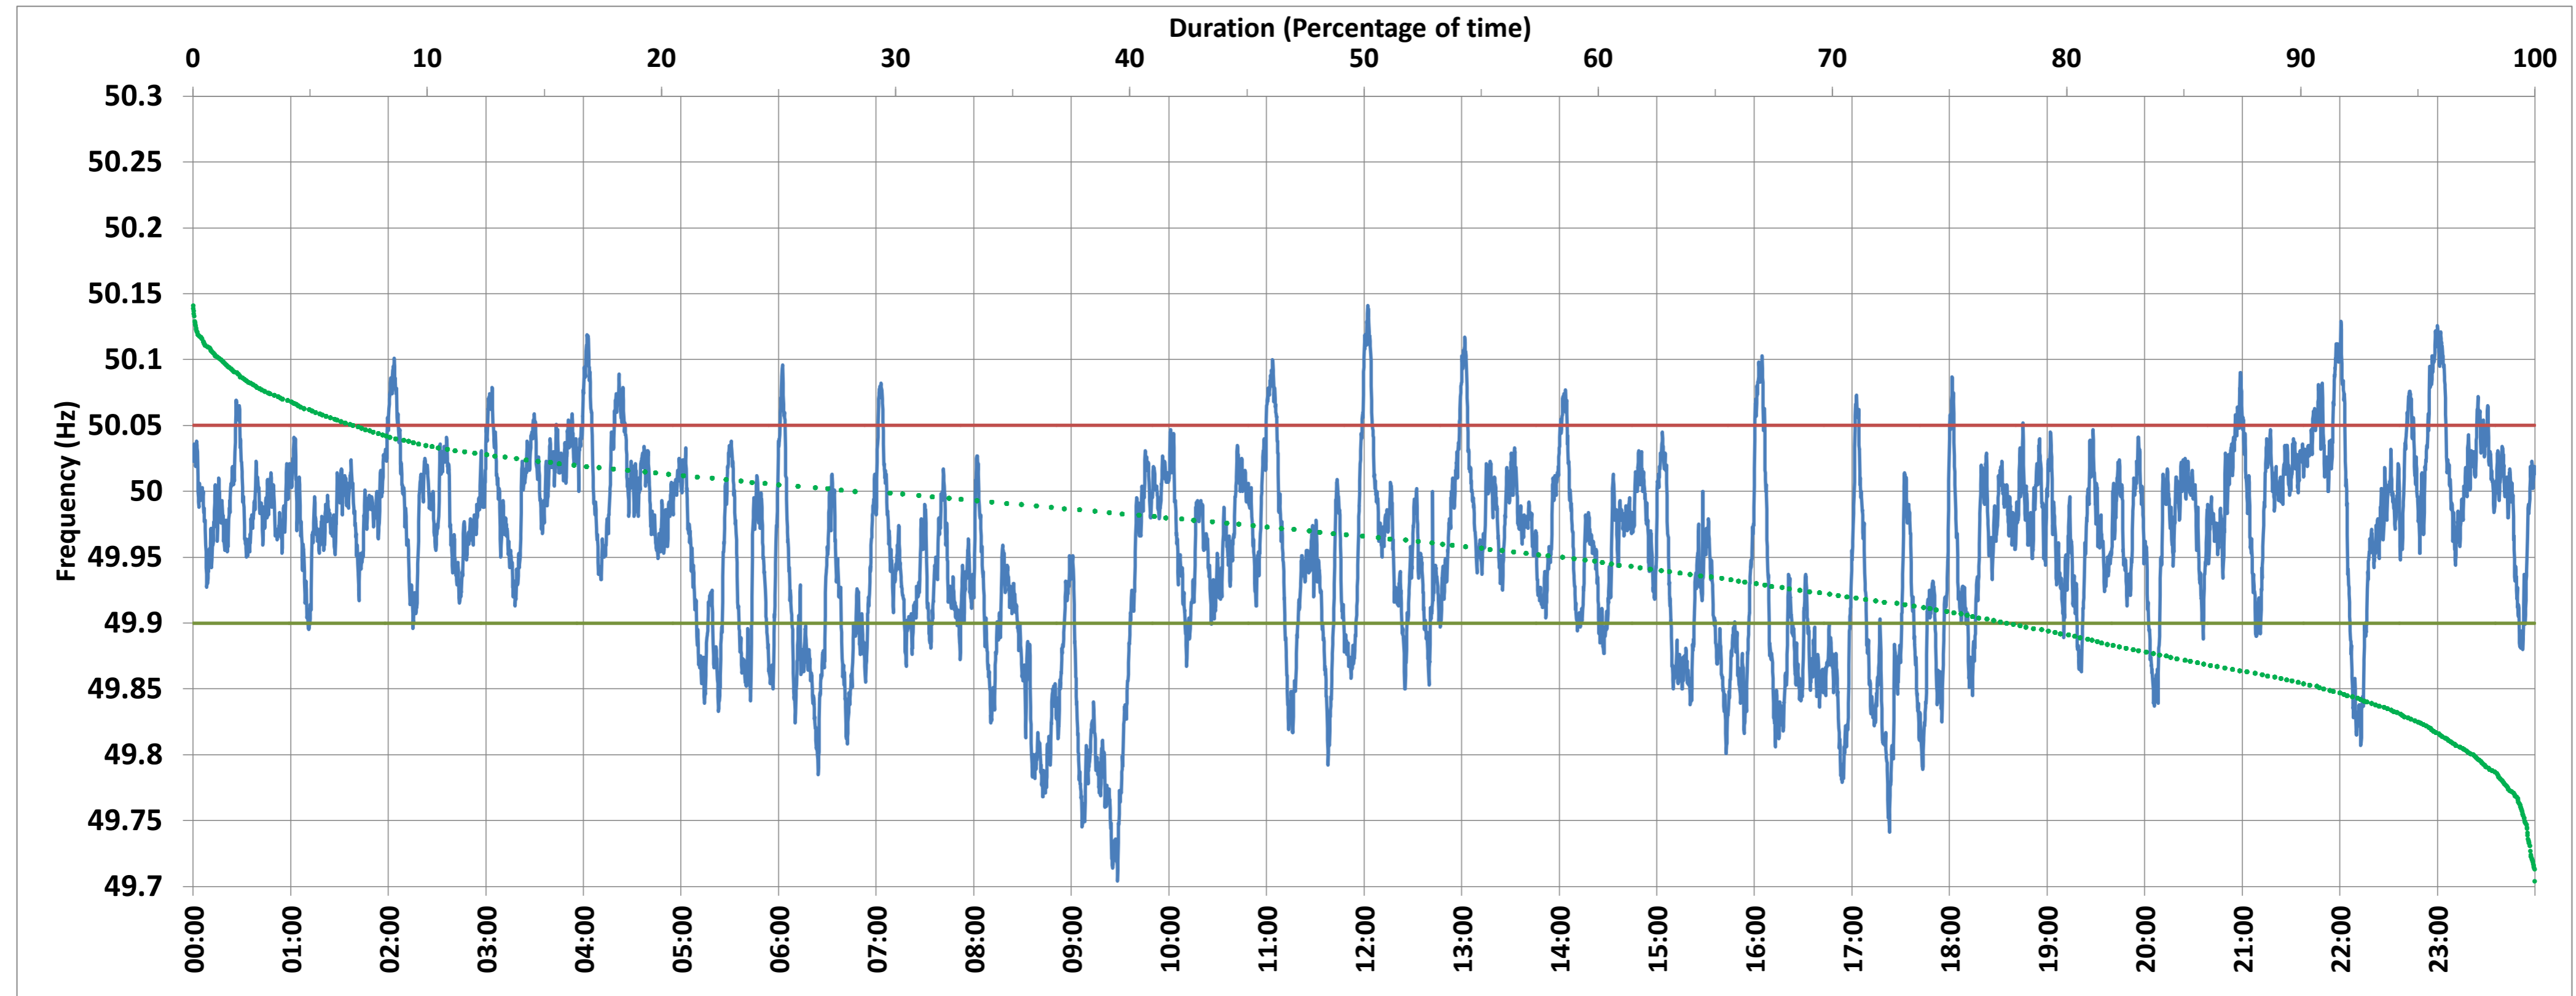

BAWANA:Frequency

National Grid Frequency Profile for 14-Dec-2017

<49.7	<49.90	<49.97	49.7-49.8	49.8-49.9	49.9-50.0	50.0-50.1	50.1-50.2	49.90-50.05	49.7-50.2	49.97-50.03	50.05-50.1	>50	>50.03	>50.05	>50.2
0.00	22.28	51.89	2.57	19.71	47.96	28.51	1.25	70.89	100.00	36.52	5.86	28.25	11.60	6.83	0.00

Average Frequency :	49.955	Frequency Variation Index :	0.072	Standard Deviation :	0.072
---------------------	--------	-----------------------------	-------	----------------------	-------

Instantaneous Frequency		
Max	50.141	12:02:10
Min	49.704	9:28:20

15 minute Average Frequency		
Max	50.055	22:00:00
Min	49.762	9:30:00

No. of excursions above 50.03 Hz	78
No. of excursions below 49.97 Hz	129
No. of excursions above 50.00 Hz	118
No. of excursions below 50.00 Hz	111

Average time freq remains below 49.97 per excursion	0:05:48	Average time frequency remains above 50.03 per excursion	0:02:08
---	---------	--	---------