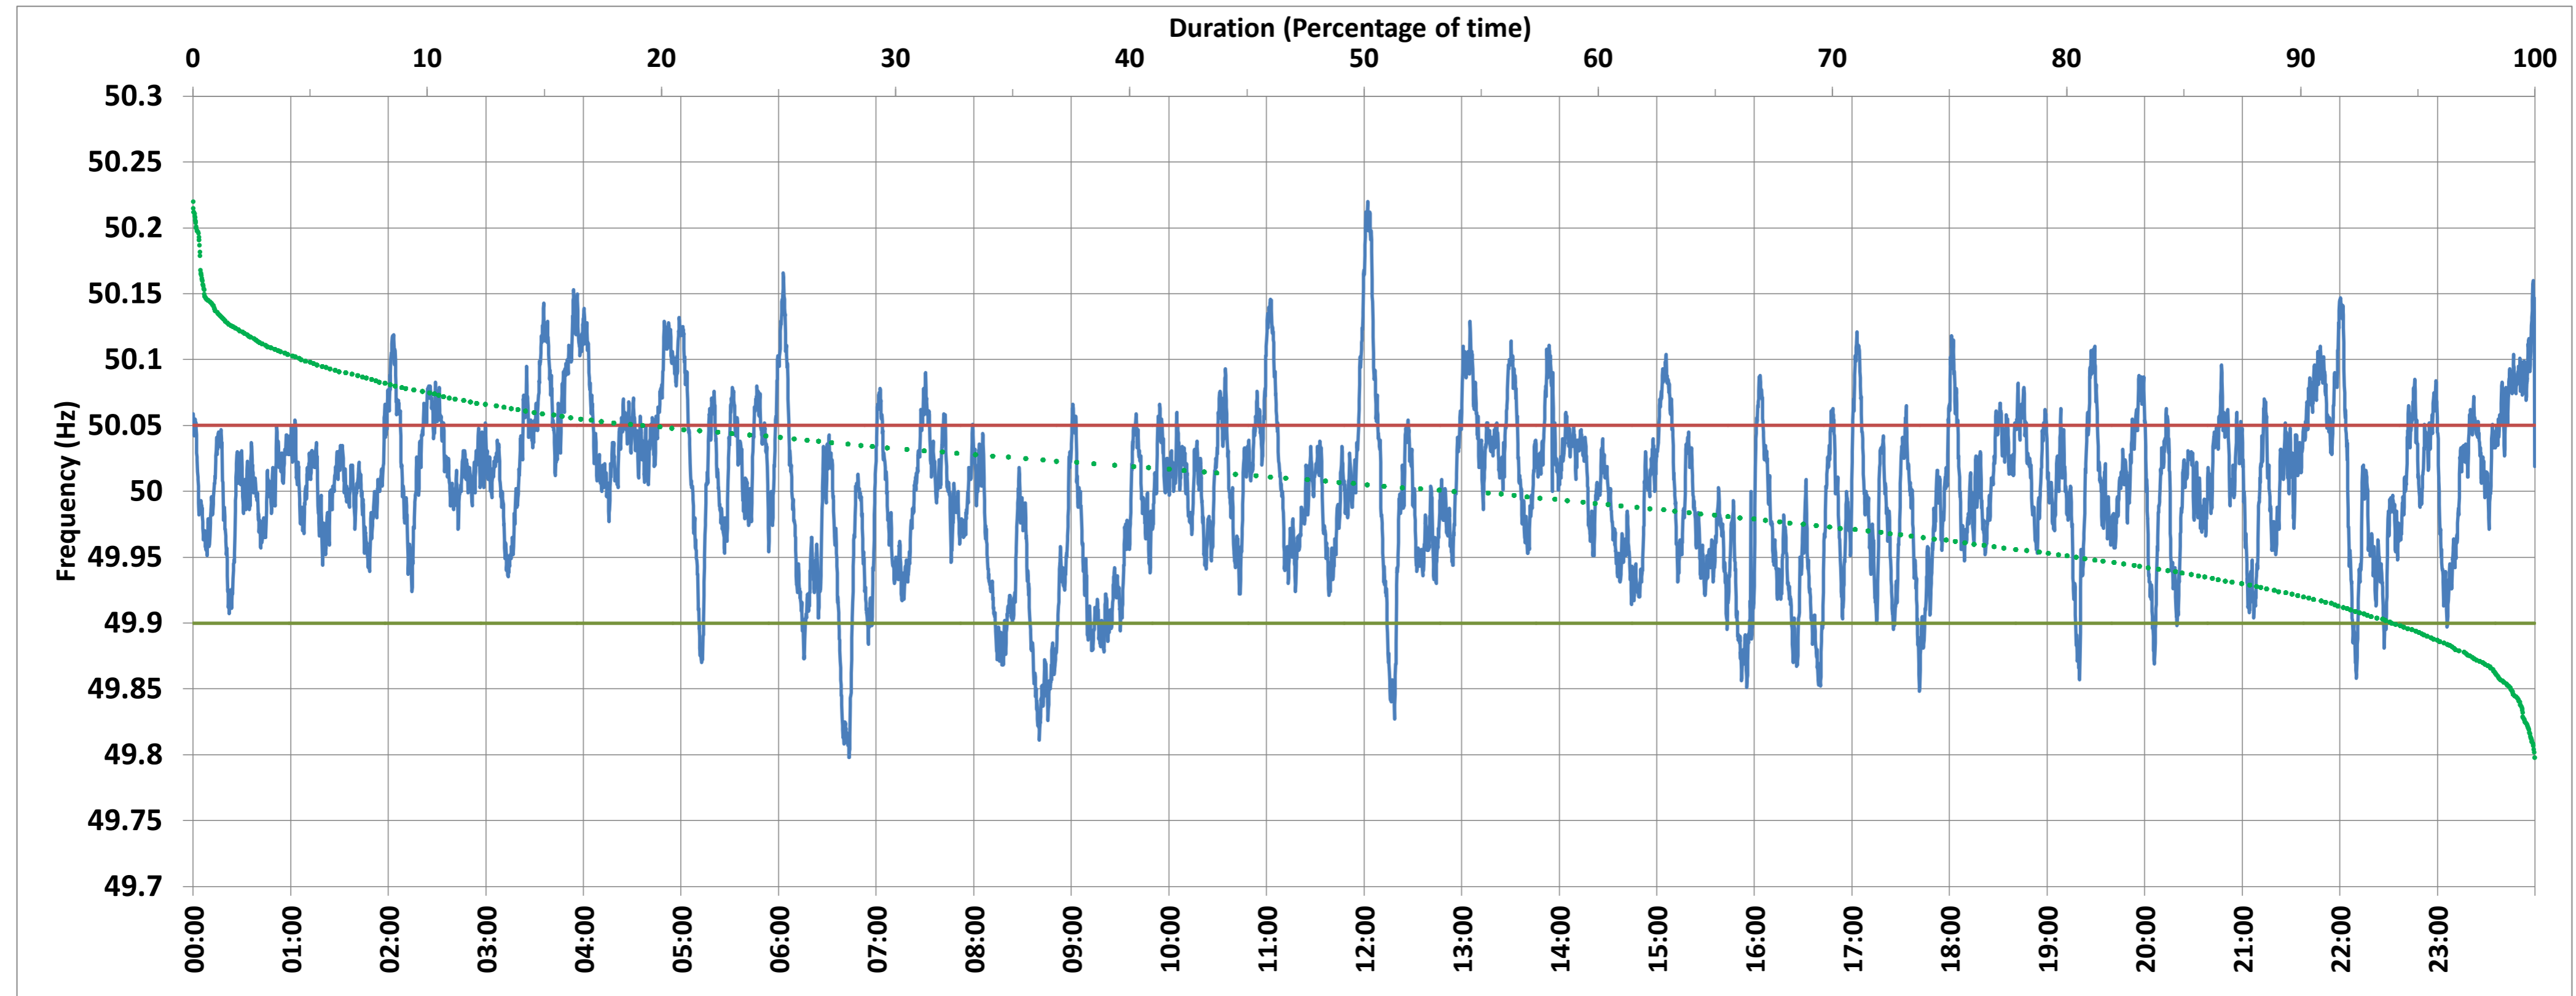

BAWANA:Frequency

National Grid Frequency Profile for 16-Dec-2017

<49.7	<49.90	<49.97	49.7-49.8	49.8-49.9	49.9-50.0	50.0-50.1	50.1-50.2	49.90-50.05	49.7-50.2	49.97-50.03	50.05-50.1	>50	>50.03	>50.05	>50.2
0.00	5.95	27.93	0.02	5.93	38.76	50.49	4.64	74.86	99.84	40.08	15.32	53.84	31.99	19.19	0.16

Average Frequency :	50.002	Frequency Variation Index :	0.037	Standard Deviation :	0.061
---------------------	--------	-----------------------------	-------	----------------------	-------

Instantaneous Frequency		
Max	50.220	12:02:10
Min	49.798	6:43:10

15 minute Average Frequency		
Max	50.103	4:00:00
Min	49.885	8:45:00

No. of excursions above 50.03 Hz	158
No. of excursions below 49.97 Hz	98
No. of excursions above 50.00 Hz	111
No. of excursions below 50.00 Hz	114

Average time freq remains below 49.97 per excursion	0:04:06	Average time frequency remains above 50.03 per excursion	0:02:55
---	---------	--	---------