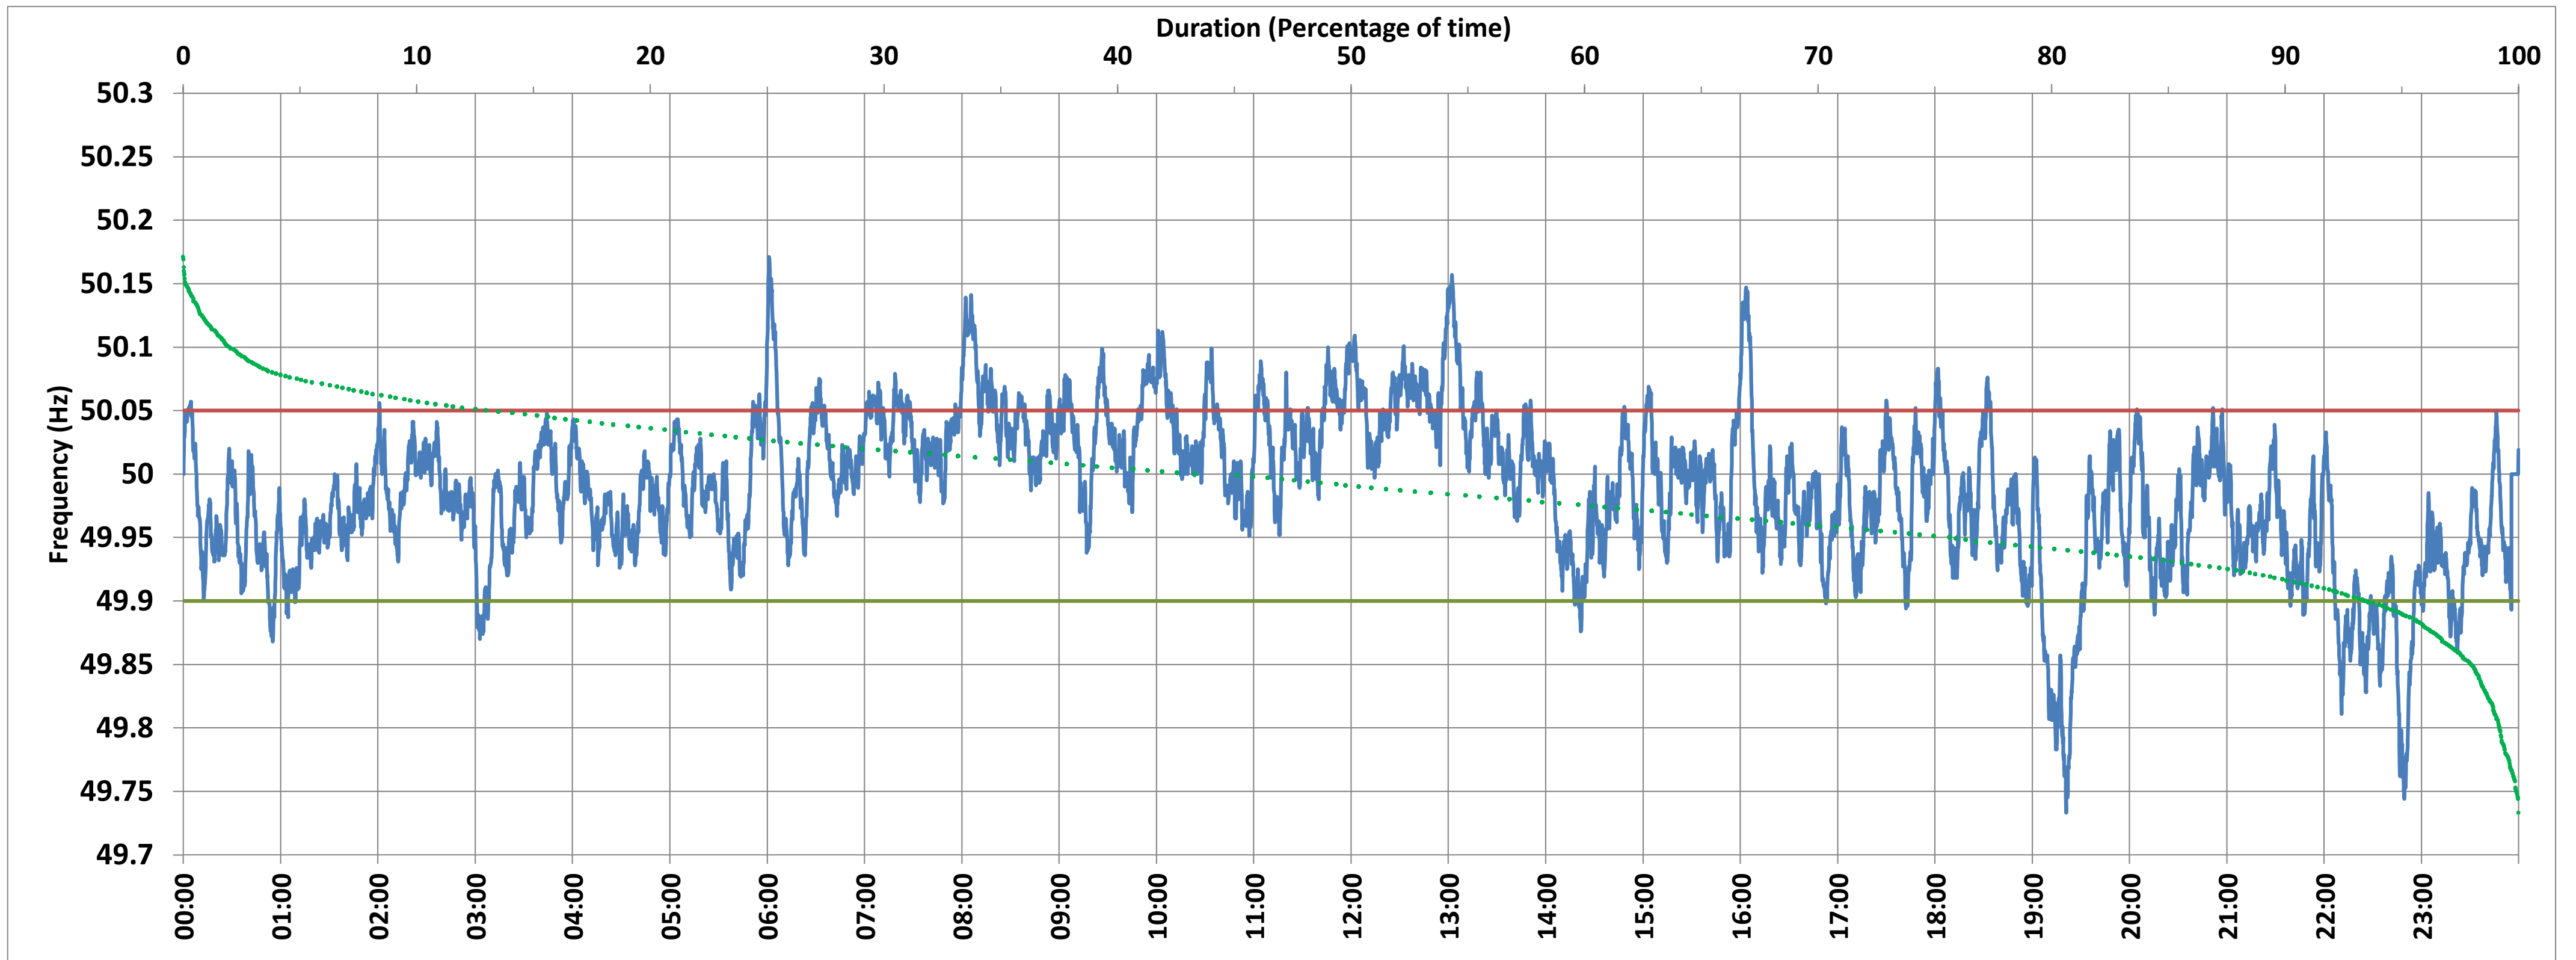

BAWANA:Frequency

National Grid Frequency Profile for 20-Apr-2018

<49.7	<49.90	<49.97	49.7-49.8	49.8-49.9	49.9-50.0	50.0-50.1	50.1-50.2	49.90-50.05	49.7-50.2	49.97-50.03	50.05-50.1	>50	>50.03	>50.05	>50.2
0.00	6.44	35.88	0.81	5.63	48.43	43.10	2.04	80.60	100.00	40.93	11.52	43.33	23.19	12.96	0.00

Average Frequency :	49.988	Frequency Variation Index :	0.036	Standard Deviation :	0.059	Mileage	45.89
---------------------	--------	-----------------------------	-------	----------------------	-------	---------	-------

Instantaneous Frequency		
Max	50.171	6:01:10
Min	49.733	19:20:50

15 minute Average Frequency		
Max	50.092	8:15:00
Min	49.818	19:30:00

No. of excursions above 50.03 Hz	107
No. of excursions below 49.97 Hz	112
No. of excursions above 50.00 Hz	105
No. of excursions below 50.00 Hz	97

% time <49.95	24.10
% time between 49.95 to 50.05	62.94

Average time freq remains below 49.97 per excursion	0:04:37	Average time frequency remains above 50.03 per excursion	0:03:07
---	---------	--	---------