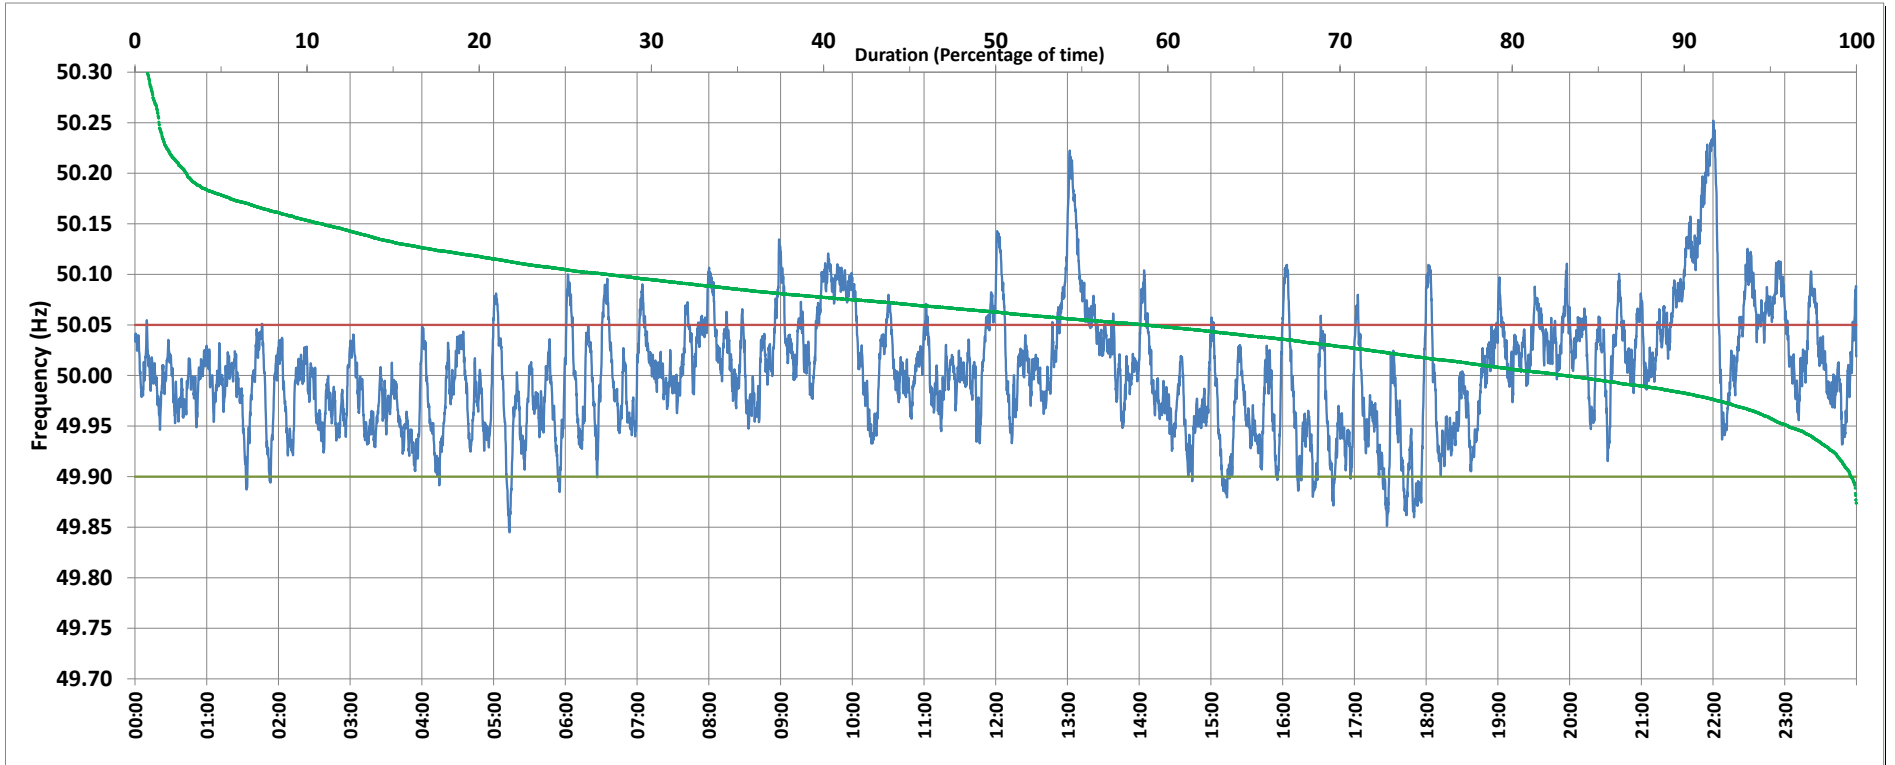

POWER SYSTEM OPERATION CORPORATION LIMITED

NATIONAL LOAD DESPATCH CENTRE, NEW DELHI

Frequency profile for 22-Nov-2018 (Thursday)

|       |        |        |           |           |           |           |           |             |           |             |            |       |        |        |       |        |             |             |
|-------|--------|--------|-----------|-----------|-----------|-----------|-----------|-------------|-----------|-------------|------------|-------|--------|--------|-------|--------|-------------|-------------|
| <49.7 | <49.90 | <49.97 | 49.7-49.8 | 49.8-49.9 | 49.9-50.0 | 50.0-50.1 | 50.1-50.2 | 49.90-50.05 | 49.7-50.2 | 49.97-50.03 | 50.05-50.1 | >50   | >50.03 | >50.05 | >50.2 | <49.95 | 49.95-50.05 | 49.90-49.95 |
| 0.00  | 2.62   | 27.82  | 0.00      | 2.62      | 45.67     | 46.92     | 4.06      | 78.29       | 99.27     | 42.84       | 14.41      | 51.64 | 29.34  | 19.10  | 0.73  | 16.89  | 64.02       | 14.27       |

|                            |                                    |                             |               |           |
|----------------------------|------------------------------------|-----------------------------|---------------|-----------|
| Average Frequency : 50.004 | Frequency Variation Index : 0.0334 | Standard Deviation : 0.0576 | Mileage: 44.6 | FDI: 21.7 |
|----------------------------|------------------------------------|-----------------------------|---------------|-----------|

| Instantaneous Frequency |        |          |
|-------------------------|--------|----------|
| Max                     | 50.252 | 22:00:10 |
| Min                     | 49.845 | 5:13:20  |

| 15 minute Average Frequency |        |          |
|-----------------------------|--------|----------|
| Max                         | 50.181 | 22:00:00 |
| Min                         | 49.916 | 17:30:00 |