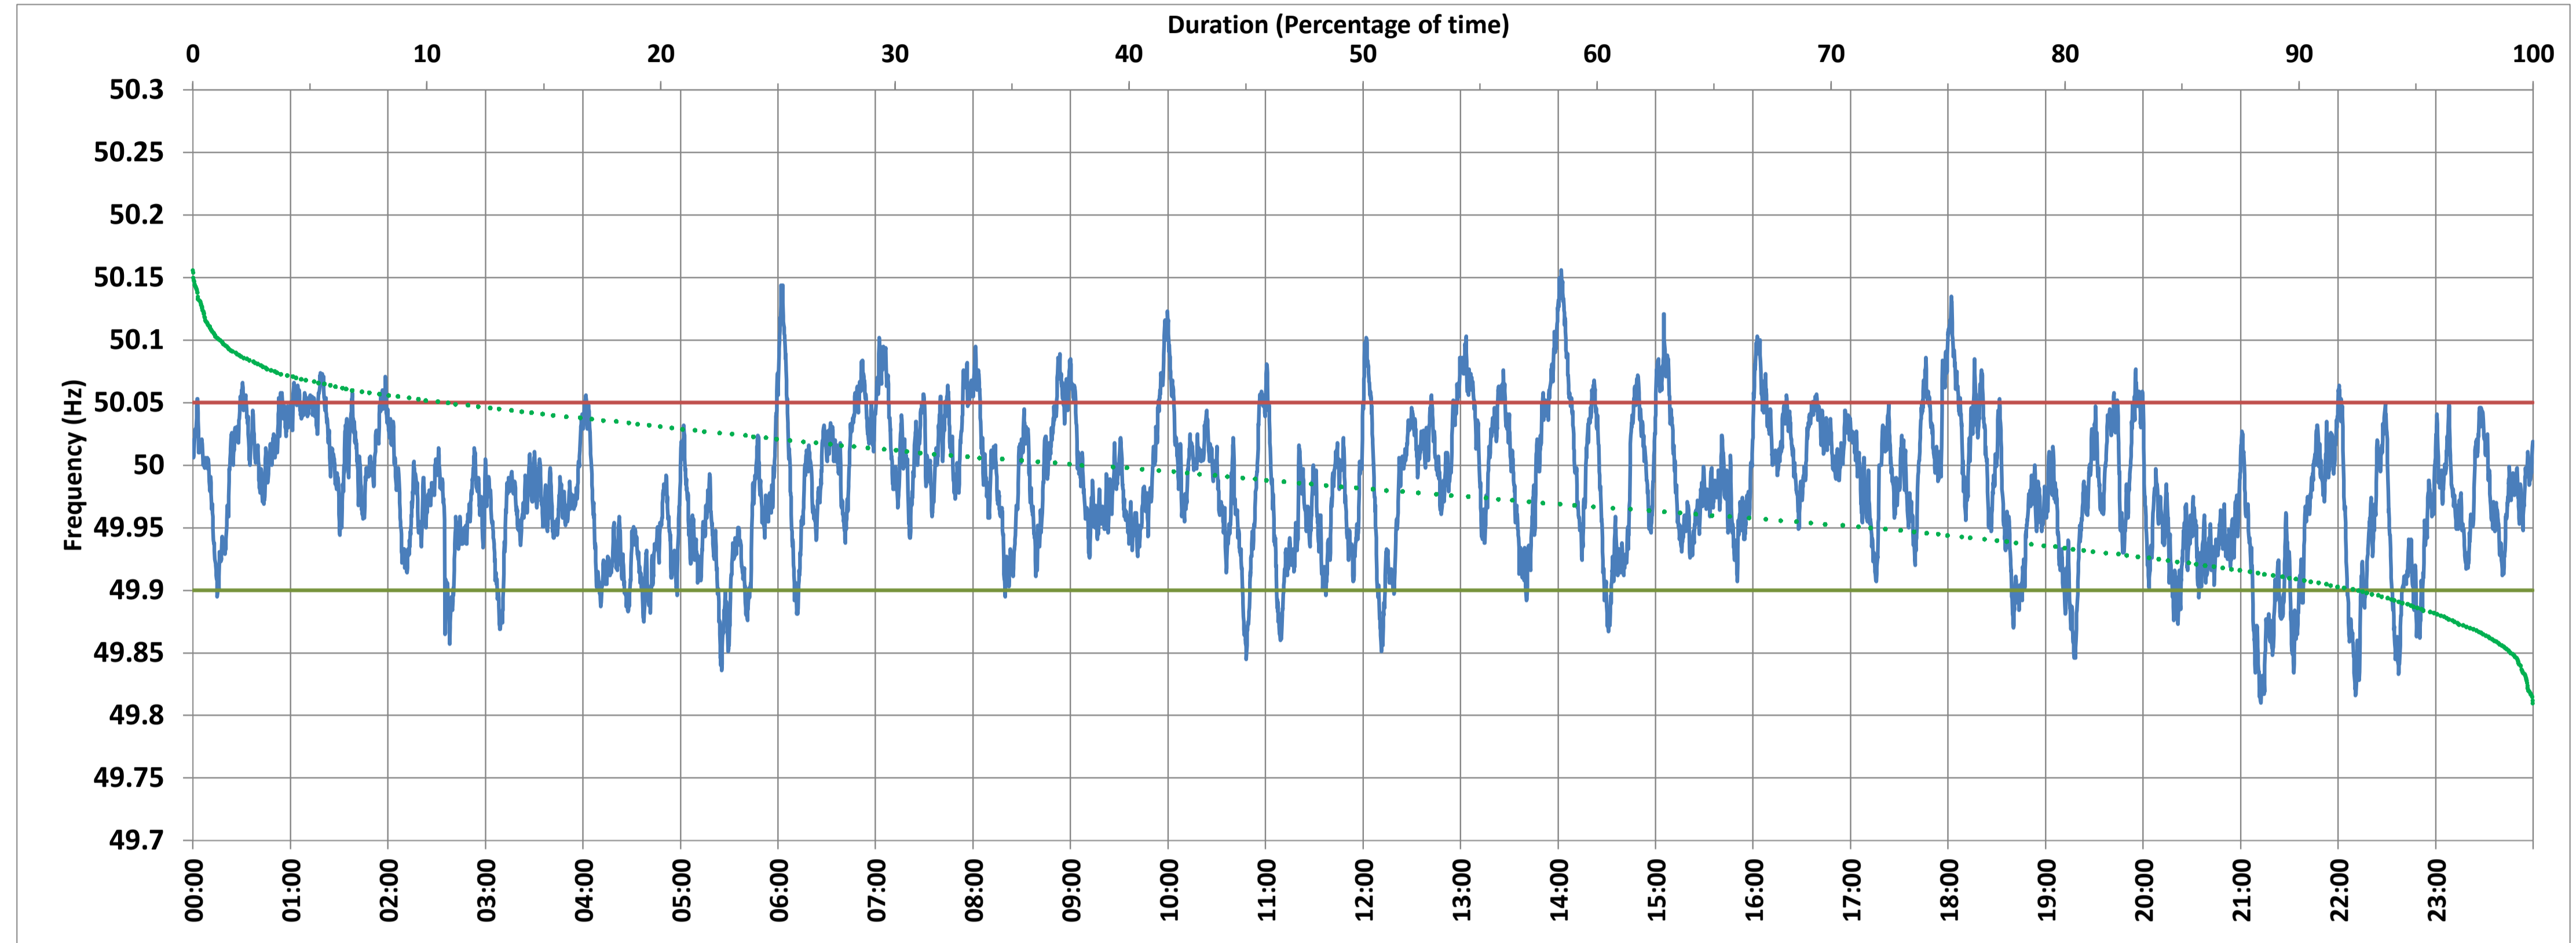

BAWANA:Frequency

National Grid Frequency Profile for 23-Mar-2018

<49.7	<49.90	<49.97	49.7-49.8	49.8-49.9	49.9-50.0	50.0-50.1	50.1-50.2	49.90-50.05	49.7-50.2	49.97-50.03	50.05-50.1	>50	>50.03	>50.05	>50.2
0.00	7.28	41.57	0.00	7.28	53.41	38.06	1.25	81.82	100.00	37.96	10.05	37.99	20.46	10.90	0.00

Average Frequency :	49.982	Frequency Variation Index :	0.034	Standard Deviation :	0.056	Mileage	46.33
---------------------	--------	-----------------------------	-------	----------------------	-------	---------	-------

Instantaneous Frequency		
Max	50.156	14:02:00
Min	49.810	21:12:30

15 minute Average Frequency		
Max	50.051	14:15:00
Min	49.891	21:30:00

No. of excursions above 50.03 Hz	90
No. of excursions below 49.97 Hz	138
No. of excursions above 50.00 Hz	112
No. of excursions below 50.00 Hz	109

% time <49.95	27.67
% time between 49.95 to 50.05	61.42

Average time freq remains below 49.97 per excursion	0:04:20	Average time frequency remains above 50.03 per excursion	0:03:16
---	---------	--	---------