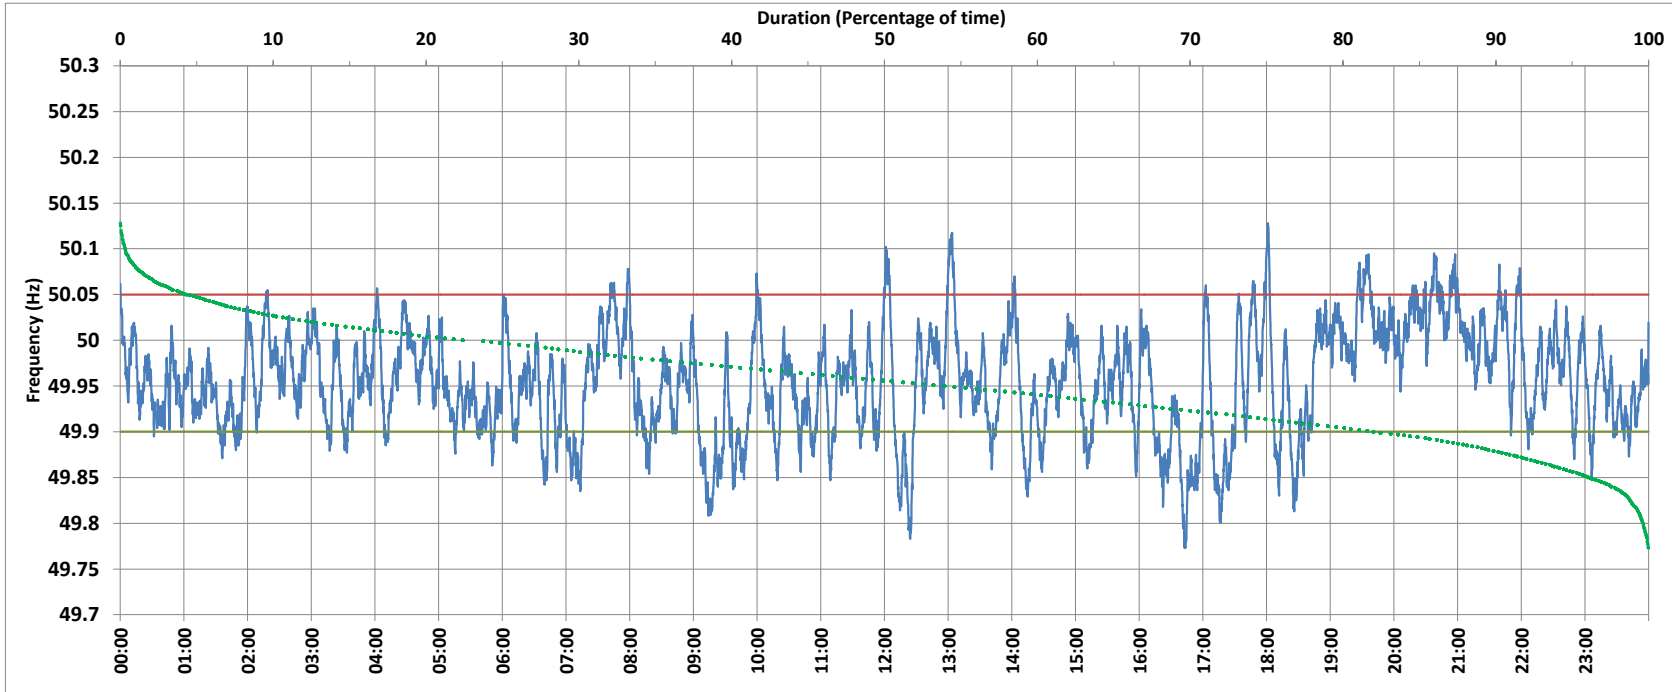

POWER SYSTEM OPERATION CORPORATION LIMITED  
NATIONAL LOAD DESPATCH CENTRE NEW DELHI

BAWANA:Frequency

National Grid Frequency Profile for 23-Oct-2017

|       |        |        |           |           |           |           |           |             |           |             |            |       |        |        |       |
|-------|--------|--------|-----------|-----------|-----------|-----------|-----------|-------------|-----------|-------------|------------|-------|--------|--------|-------|
| <49.7 | <49.90 | <49.97 | 49.7-49.8 | 49.8-49.9 | 49.9-50.0 | 50.0-50.1 | 50.1-50.2 | 49.90-50.05 | 49.7-50.2 | 49.97-50.03 | 50.05-50.1 | >50   | >50.03 | >50.05 | >50.2 |
| 0.00  | 17.55  | 58.74  | 0.35      | 17.20     | 58.72     | 23.41     | 0.32      | 78.13       | 100.00    | 32.22       | 4.21       | 22.38 | 9.04   | 4.33   | 0.00  |

|                     |        |                             |       |                      |       |
|---------------------|--------|-----------------------------|-------|----------------------|-------|
| Average Frequency : | 49.955 | Frequency Variation Index : | 0.054 | Standard Deviation : | 0.058 |
|---------------------|--------|-----------------------------|-------|----------------------|-------|

|                         |        |          |
|-------------------------|--------|----------|
| Instantaneous Frequency |        |          |
| Max                     | 50.128 | 18:01:10 |
| Min                     | 49.773 | 16:42:30 |